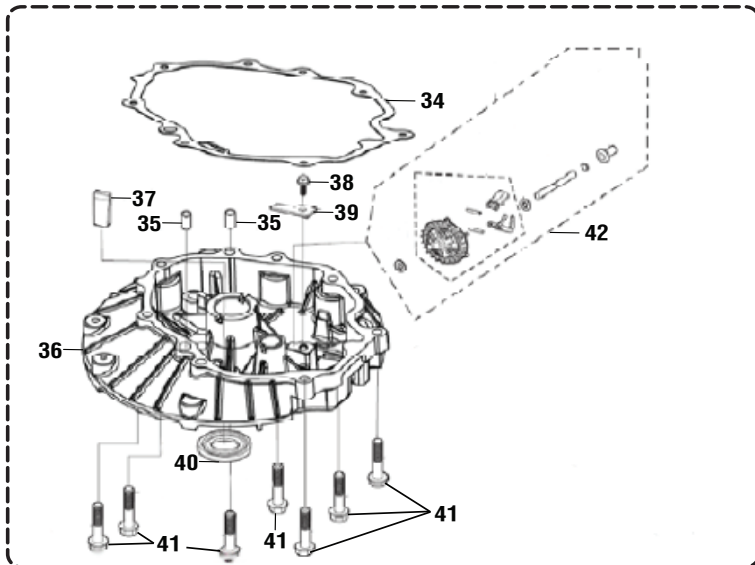

RYOBI PRESSURE WASHER – MODEL NO. RY80518

RYOBI PRESSURE WASHER – MODEL NO. RY80518

The model number will be found on a label attached to the engine plate. Always mention the model number in all correspondence regarding your **PRESSURE WASHER** or when ordering replacement parts.

KEY NO.	PART NUMBER	DESCRIPTION	QTY.	KEY NO.	PART NUMBER	DESCRIPTION	QTY.	KEY NO.	PART NUMBER	DESCRIPTION	QTY.
CYLINDER HEAD ASSEMBLY:				18	9001-0512-A1	Bolt.....	2	35	90502-0812-00	Pin.....	2
1	12411-Z030120	Cylinder Head Cover.....	1	19	11333-Z03110	Breathe Groove Cover Plate	1	36	11411-Z250120	Crankcase Cover	1
2	12004-Z030110	Cylinder Head Cover Gasket.....	1	20	11332-Z250210	Breathe Groove Cover ...	1	37	11341-Z030110	Returning Oil Block.....	1
3	12140-Z250210	Cylinder Head Assembly	1	21	11321-Z030110	Breathe Piece.....	1	38	90007-0612-A1	Bolt.....	1
4	12131HZ250130	Cylinder Head Gasket.....	1	22	11331-Z250110	Breathe Groove Strainer	1	39	16013-Z030120	Governor Spindle Plate...	1
5	90007-0612-A1	Bolt.....	4	23	19351-Z250110	Crankcase Rear Shield ...	1	40	90682-Z030120	Oil Seal.....	1
6	30010-Z010210	Spark Plug	1	24	16607HZ250710	Fuel Tank Left Bracket	1	41	90007-0628-A1	Bolt.....	7
7	12003-Z030110	Cylinder Head Bolt.....	4	25	90007-0612-A1	Bolt.....	4	42	16400-Z250110	Governor Gear Assembly	1
8	90204-Z250310	Stud	2	26	16061-Z250120	Governor Arm	1	CRANKSHAFT CONNECTING ROD:			
9	90502-1014-00	Pin.....	2	27	90408-Z010210	Washer	1	43	13201-Z250110	First Ring.....	1
CRANKCASE ASSEMBLY:				28	90682-Z030210	Oil Seal.....	1	44	13202-Z250110	Second Ring	1
10	11310-Z250170	Crankcase Assembly	1	29	90501-Z010110	Pin.....	1	45	13210-Z250110	Oil Ring Set.....	1
11	19308HZ250120	Crankcase Side Shield....	1	30	11322-Z620110	Breath Peice Return Spring	1	46	13111-Z250210	Piston.....	1
12	15010-Z030120	Dipstick Assembly Oil.....	1	31	19309-Z250110	Crankcase Right Shield	1	47	13122-Z250110	Piston Pin Clip	2
13	90001-0612-A1	Bolt.....	2	32	16757-Z020120	Fuel Valve Holder.....	1	48	13121-Z250110	Piston Pin.....	1
14	90007-0612-A1	Bolt.....	1	33	16752-Z020110	Fuel Valve.....	1	49	13010-Z250110	Connecting Rod.....	1
15	16608HZ030120	Fuel Tank Right Bracket..	1	CRANKCASE / GEAR / GOVERNOR/ COVER ASSEMBLY:				50	13300-Z252210	Crankshaft Assembly.....	1
16	90682-Z50110	Oil Seal.....	1	34	11001-Z250230	Crankcase Gasket	1	51	90408-Z030210	Washer.....	2
17	90001-0514-01	Bolt.....	1