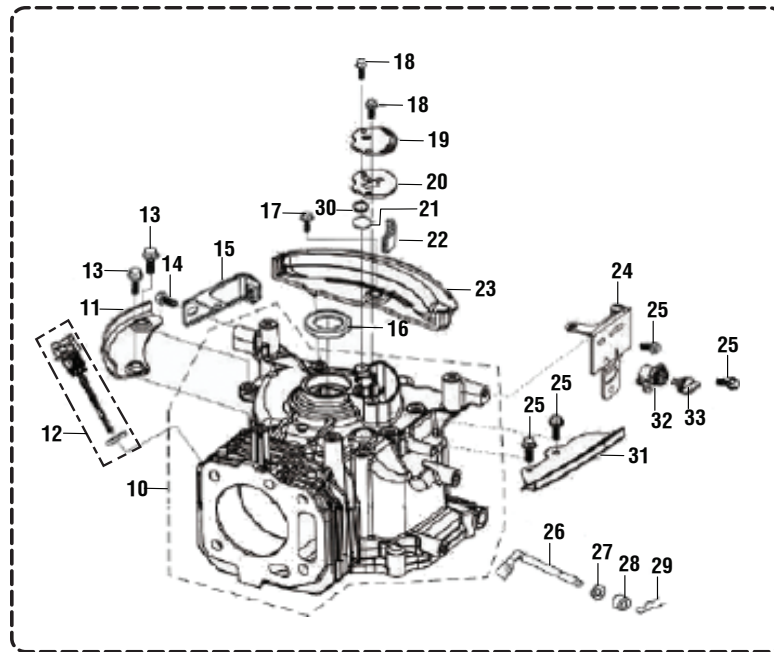

RYOBI PRESSURE WASHER – MODEL NO. RY80518

RYOBI PRESSURE WASHER – MODEL NO. RY80518

The model number will be found on a label attached to the engine plate. Always mention the model number in all correspondence regarding your **PRESSURE WASHER** or when ordering replacement parts.

KEY NO.	PART NUMBER	DESCRIPTION	QTY.	KEY NO.	PART NUMBER	DESCRIPTION	QTY.	KEY NO.	PART NUMBER	DESCRIPTION	QTY.
CYLINDER HEAD ASSEMBLY:				18	9001-0512-A1	Bolt.....	2	35	90502-0812-00	Pin.....	2
1	12411-Z030120	Cylinder Head Cover.....	1	19	11333-Z03110	Breathe Groove Cover Plate	1	36	11411-Z250120	Crankcase Cover	1
2	12004-Z030110	Cylinder Head Cover Gasket.....	1	20	11332-Z250210	Breathe Groove Cover ...	1	37	11341-Z030110	Returning Oil Block.....	1
3	12140-Z250210	Cylinder Head Assembly	1	21	11321-Z030110	Breathe Piece.....	1	38	90007-0612-A1	Bolt.....	1
4	12131HZ250130	Cylinder Head Gasket.....	1	22	11331-Z250110	Breathe Groove Strainer	1	39	16013-Z030120	Governor Spindle Plate...	1
5	90007-0612-A1	Bolt.....	4	23	19351-Z250110	Crankcase Rear Shield ...	1	40	90682-Z030120	Oil Seal.....	1
6	30010-Z010210	Spark Plug	1	24	16607HZ250710	Fuel Tank Left Bracket	1	41	90007-0628-A1	Bolt.....	7
7	12003-Z030110	Cylinder Head Bolt.....	4	25	90007-0612-A1	Bolt.....	4	42	16400-Z250110	Governor Gear Assembly	1
8	90204-Z250310	Stud	2	26	16061-Z250120	Governor Arm	1	CRANKSHAFT CONNECTING ROD:			
9	90502-1014-00	Pin.....	2	27	90408-Z010210	Washer	1	43	13201-Z250110	First Ring.....	1
CRANKCASE ASSEMBLY:				28	90682-Z030210	Oil Seal.....	1	44	13202-Z250110	Second Ring	1
10	11310-Z250170	Crankcase Assembly	1	29	90501-Z010110	Pin.....	1	45	13210-Z250110	Oil Ring Set.....	1
11	19308HZ250120	Crankcase Side Shield....	1	30	11322-Z620110	Breath Peice Return Spring	1	46	13111-Z250210	Piston.....	1
12	15010-Z030120	Dipstick Assembly Oil.....	1	31	19309-Z250110	Crankcase Right Shield	1	47	13122-Z250110	Piston Pin Clip	2
13	90001-0612-A1	Bolt.....	2	32	16757-Z020120	Fuel Valve Holder.....	1	48	13121-Z250110	Piston Pin.....	1
14	90007-0612-A1	Bolt.....	1	33	16752-Z020110	Fuel Valve.....	1	49	13010-Z250110	Connecting Rod.....	1
15	16608HZ030120	Fuel Tank Right Bracket..	1	CRANKCASE / GEAR / GOVERNOR/ COVER ASSEMBLY:				50	13300-Z252210	Crankshaft Assembly.....	1
16	90682-Z50110	Oil Seal.....	1	34	11001-Z250230	Crankcase Gasket	1	51	90408-Z030210	Washer.....	2
17	90001-0514-01	Bolt.....	1