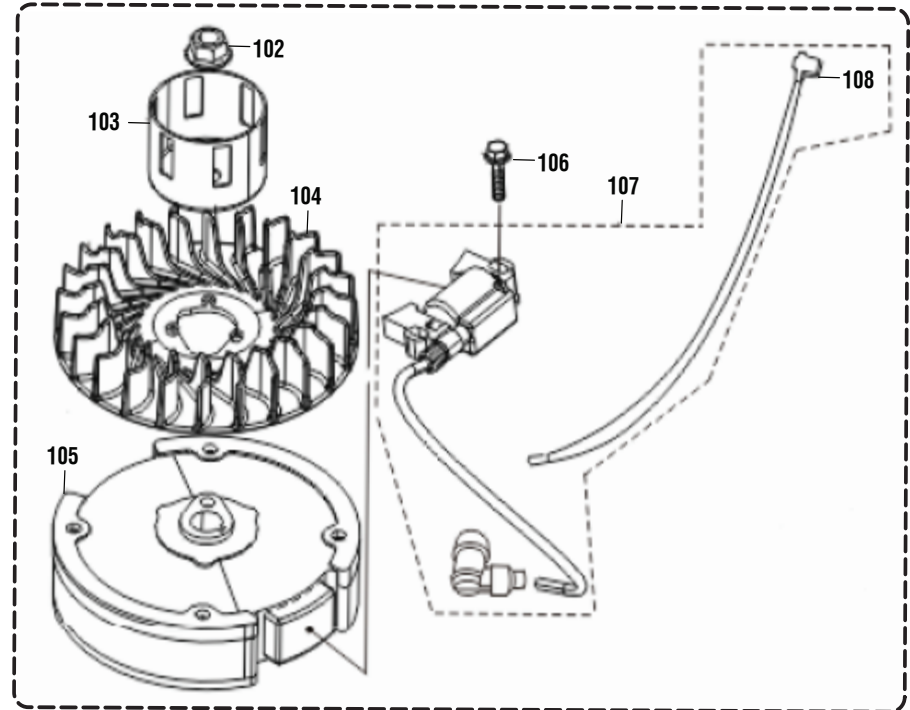

RYOBI PRESSURE WASHER – MODEL NO. RY80518

RYOBI PRESSURE WASHER – MODEL NO. RY80518

The model number will be found on a label attached to the engine plate. Always mention the model number in all correspondence regarding your **PRESSURE WASHER** or when ordering replacement parts.

KEY PART NO. NUMBER	DESCRIPTION	QTY.	KEY PART NO. NUMBER	DESCRIPTION	QTY.
MUFFLER:					
87	18130-Z250410-QA00	Muffler Outer Cover.....1	104	19352-Z030110	Impeller.....1
88	18100-Z250210-QA99	Muffer Assembly.....1	105	13510-Z340110	Flywheel Assembly.....1
89	18001-Z250110	Exhaust Outlet Gasket.....1	106	900007-0625-A1	Bolt.....1
90	90305-0600-31	Nut.....2	107	30423-Z020310	Ignition Coil Stop Wire.....1
91	90204-Z250110	Stud.....2	108	30400-Z250301	Ignition Coil.....1
PISTON ASSEMBLY			THROTTLE CONTROL ASSEMBLY:		
92	16620-Z030510	Fuel Tank Assembly.....1	109	16062-Z250110	Governor Rod.....1
93	16730-Z620210	Fuel Cap.....1	110	16012-Z030120	Throttle Valve Return Spring.....1
94	16744-Z620120	Fuel Cap Chain.....1	111	16520-Z251010	Throttle Control Bottom Plate.....1
95	90007-0614-A1	Bolt.....2	112	35555-Z010120	Stop Engine Switch Ground Wire.....1
96	16652-Z030110	Fuel Filter.....1	113	16063-Z250510	Governor Spring.....1
97	90686-Z250310	Fuel Tube.....1	114	16072-Z010110	Governor Support Bolt.....1
98	90685-Z030410	Clamp.....1	115	90305-0600-31	Nut.....1
99	90685-Z020110	Clamp.....3	116	16070-Z250110	Governor Support Assembly.....1
100	90685-Z030220	Clamp.....1	117	90683-Z250110	Sleeve.....1
101	90686-Z250410	Fuel Tube.....1	118	90683-Z250210	Sleeve.....1
FLYWHEEL / IMPELLER / STARTER PULLEY / IGNITION COIL:			119	90007-0635-A1	Hex Flange Nut.....1
102	13501-Z010110	Flywheel Nut.....1	120	90007-0655-A1	Hex Flange Nut.....1
103	28002-Z030110	Starter Pulley.....1