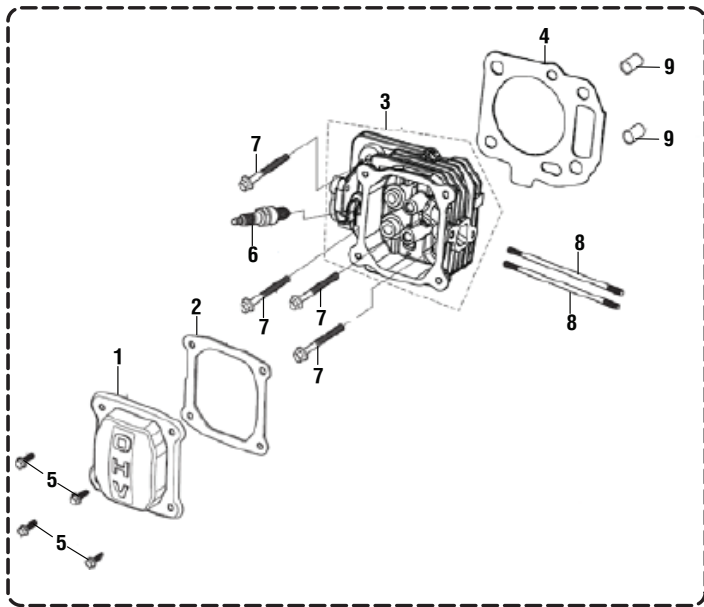

RYOBI PRESSURE WASHER – MODEL NO. RY80518

RYOBI PRESSURE WASHER – MODEL NO. RY80518

The model number will be found on a label attached to the engine plate. Always mention the model number in all correspondence regarding your **PRESSURE WASHER** or when ordering replacement parts.

KEY NO.	PART NUMBER	DESCRIPTION	QTY.	KEY NO.	PART NUMBER	DESCRIPTION	QTY.	KEY NO.	PART NUMBER	DESCRIPTION	QTY.
CYLINDER HEAD ASSEMBLY:				18	9001-0512-A1	Bolt.....	2	35	90502-0812-00	Pin.....	2
1	12411-Z030120	Cylinder Head Cover.....	1	19	11333-Z03110	Breathe Groove Cover Plate	1	36	11411-Z250120	Crankcase Cover	1
2	12004-Z030110	Cylinder Head Cover Gasket.....	1	20	11332-Z250210	Breathe Groove Cover ...	1	37	11341-Z030110	Returning Oil Block.....	1
3	12140-Z250210	Cylinder Head Assembly	1	21	11321-Z030110	Breathe Piece.....	1	38	90007-0612-A1	Bolt.....	1
4	12131HZ250130	Cylinder Head Gasket.....	1	22	11331-Z250110	Breathe Groove Strainer	1	39	16013-Z030120	Governor Spindle Plate...	1
5	90007-0612-A1	Bolt.....	4	23	19351-Z250110	Crankcase Rear Shield ...	1	40	90682-Z030120	Oil Seal.....	1
6	30010-Z010210	Spark Plug	1	24	16607HZ250710	Fuel Tank Left Bracket	1	41	90007-0628-A1	Bolt.....	7
7	12003-Z030110	Cylinder Head Bolt.....	4	25	90007-0612-A1	Bolt.....	4	42	16400-Z250110	Governor Gear Assembly	1
8	90204-Z250310	Stud	2	26	16061-Z250120	Governor Arm	1	CRANKSHAFT CONNECTING ROD:			
9	90502-1014-00	Pin.....	2	27	90408-Z010210	Washer	1	43	13201-Z250110	First Ring.....	1
CRANKCASE ASSEMBLY:				28	90682-Z030210	Oil Seal.....	1	44	13202-Z250110	Second Ring	1
10	11310-Z250170	Crankcase Assembly	1	29	90501-Z010110	Pin.....	1	45	13210-Z250110	Oil Ring Set.....	1
11	19308HZ250120	Crankcase Side Shield....	1	30	11322-Z620110	Breath Peice Return Spring	1	46	13111-Z250210	Piston.....	1
12	15010-Z030120	Dipstick Assembly Oil.....	1	31	19309-Z250110	Crankcase Right Shield	1	47	13122-Z250110	Piston Pin Clip	2
13	90001-0612-A1	Bolt.....	2	32	16757-Z020120	Fuel Valve Holder.....	1	48	13121-Z250110	Piston Pin.....	1
14	90007-0612-A1	Bolt.....	1	33	16752-Z020110	Fuel Valve.....	1	49	13010-Z250110	Connecting Rod.....	1
15	16608HZ030120	Fuel Tank Right Bracket..	1	CRANKCASE / GEAR / GOVERNOR/ COVER ASSEMBLY:				50	13300-Z252210	Crankshaft Assembly.....	1
16	90682-Z50110	Oil Seal.....	1	34	11001-Z250230	Crankcase Gasket	1	51	90408-Z030210	Washer.....	2
17	90001-0514-01	Bolt.....	1