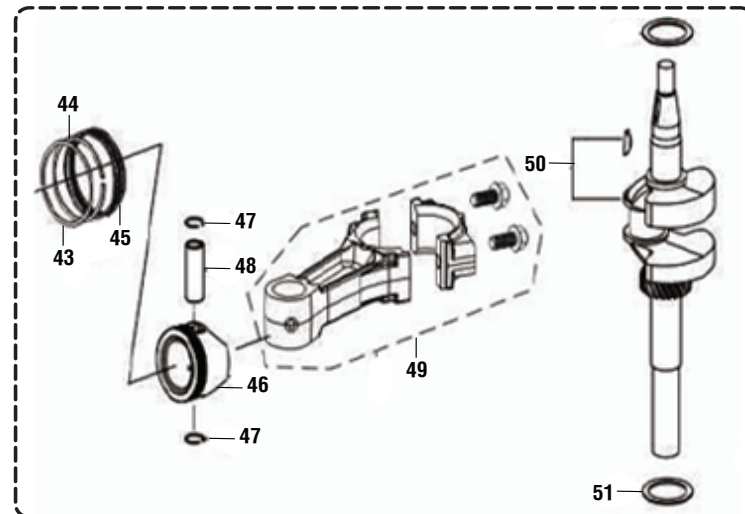

RYOBI PRESSURE WASHER – MODEL NO. RY80518

RYOBI PRESSURE WASHER – MODEL NO. RY80518

The model number will be found on a label attached to the engine plate. Always mention the model number in all correspondence regarding your **PRESSURE WASHER** or when ordering replacement parts.

KEY NO.	PART NUMBER	DESCRIPTION	QTY.	KEY NO.	PART NUMBER	DESCRIPTION	QTY.	KEY NO.	PART NUMBER	DESCRIPTION	QTY.
CYLINDER HEAD ASSEMBLY:				18	9001-0512-A1	Bolt.....	2	35	90502-0812-00	Pin.....	2
1	12411-Z030120	Cylinder Head Cover.....	1	19	11333-Z03110	Breathe Groove Cover Plate	1	36	11411-Z250120	Crankcase Cover	1
2	12004-Z030110	Cylinder Head Cover Gasket.....	1	20	11332-Z250210	Breathe Groove Cover ...	1	37	11341-Z030110	Returning Oil Block.....	1
3	12140-Z250210	Cylinder Head Assembly	1	21	11321-Z030110	Breathe Piece.....	1	38	90007-0612-A1	Bolt.....	1
4	12131HZ250130	Cylinder Head Gasket.....	1	22	11331-Z250110	Breathe Groove Strainer	1	39	16013-Z030120	Governor Spindle Plate...	1
5	90007-0612-A1	Bolt.....	4	23	19351-Z250110	Crankcase Rear Shield ...	1	40	90682-Z030120	Oil Seal.....	1
6	30010-Z010210	Spark Plug	1	24	16607HZ250710	Fuel Tank Left Bracket	1	41	90007-0628-A1	Bolt.....	7
7	12003-Z030110	Cylinder Head Bolt.....	4	25	90007-0612-A1	Bolt.....	4	42	16400-Z250110	Governor Gear Assembly	1
8	90204-Z250310	Stud	2	26	16061-Z250120	Governor Arm	1	CRANKSHAFT CONNECTING ROD:			
9	90502-1014-00	Pin.....	2	27	90408-Z010210	Washer	1	43	13201-Z250110	First Ring.....	1
CRANKCASE ASSEMBLY:				28	90682-Z030210	Oil Seal.....	1	44	13202-Z250110	Second Ring	1
10	11310-Z250170	Crankcase Assembly	1	29	90501-Z010110	Pin.....	1	45	13210-Z250110	Oil Ring Set.....	1
11	19308HZ250120	Crankcase Side Shield....	1	30	11322-Z620110	Breath Peice Return Spring	1	46	13111-Z250210	Piston.....	1
12	15010-Z030120	Dipstick Assembly Oil.....	1	31	19309-Z250110	Crankcase Right Shield	1	47	13122-Z250110	Piston Pin Clip	2
13	90001-0612-A1	Bolt.....	2	32	16757-Z020120	Fuel Valve Holder.....	1	48	13121-Z250110	Piston Pin.....	1
14	90007-0612-A1	Bolt.....	1	33	16752-Z020110	Fuel Valve.....	1	49	13010-Z250110	Connecting Rod.....	1
15	16608HZ030120	Fuel Tank Right Bracket..	1	CRANKCASE / GEAR / GOVERNOR/ COVER ASSEMBLY:				50	13300-Z252210	Crankshaft Assembly.....	1
16	90682-Z50110	Oil Seal.....	1	34	11001-Z250230	Crankcase Gasket	1	51	90408-Z030210	Washer.....	2
17	90001-0514-01	Bolt.....	1