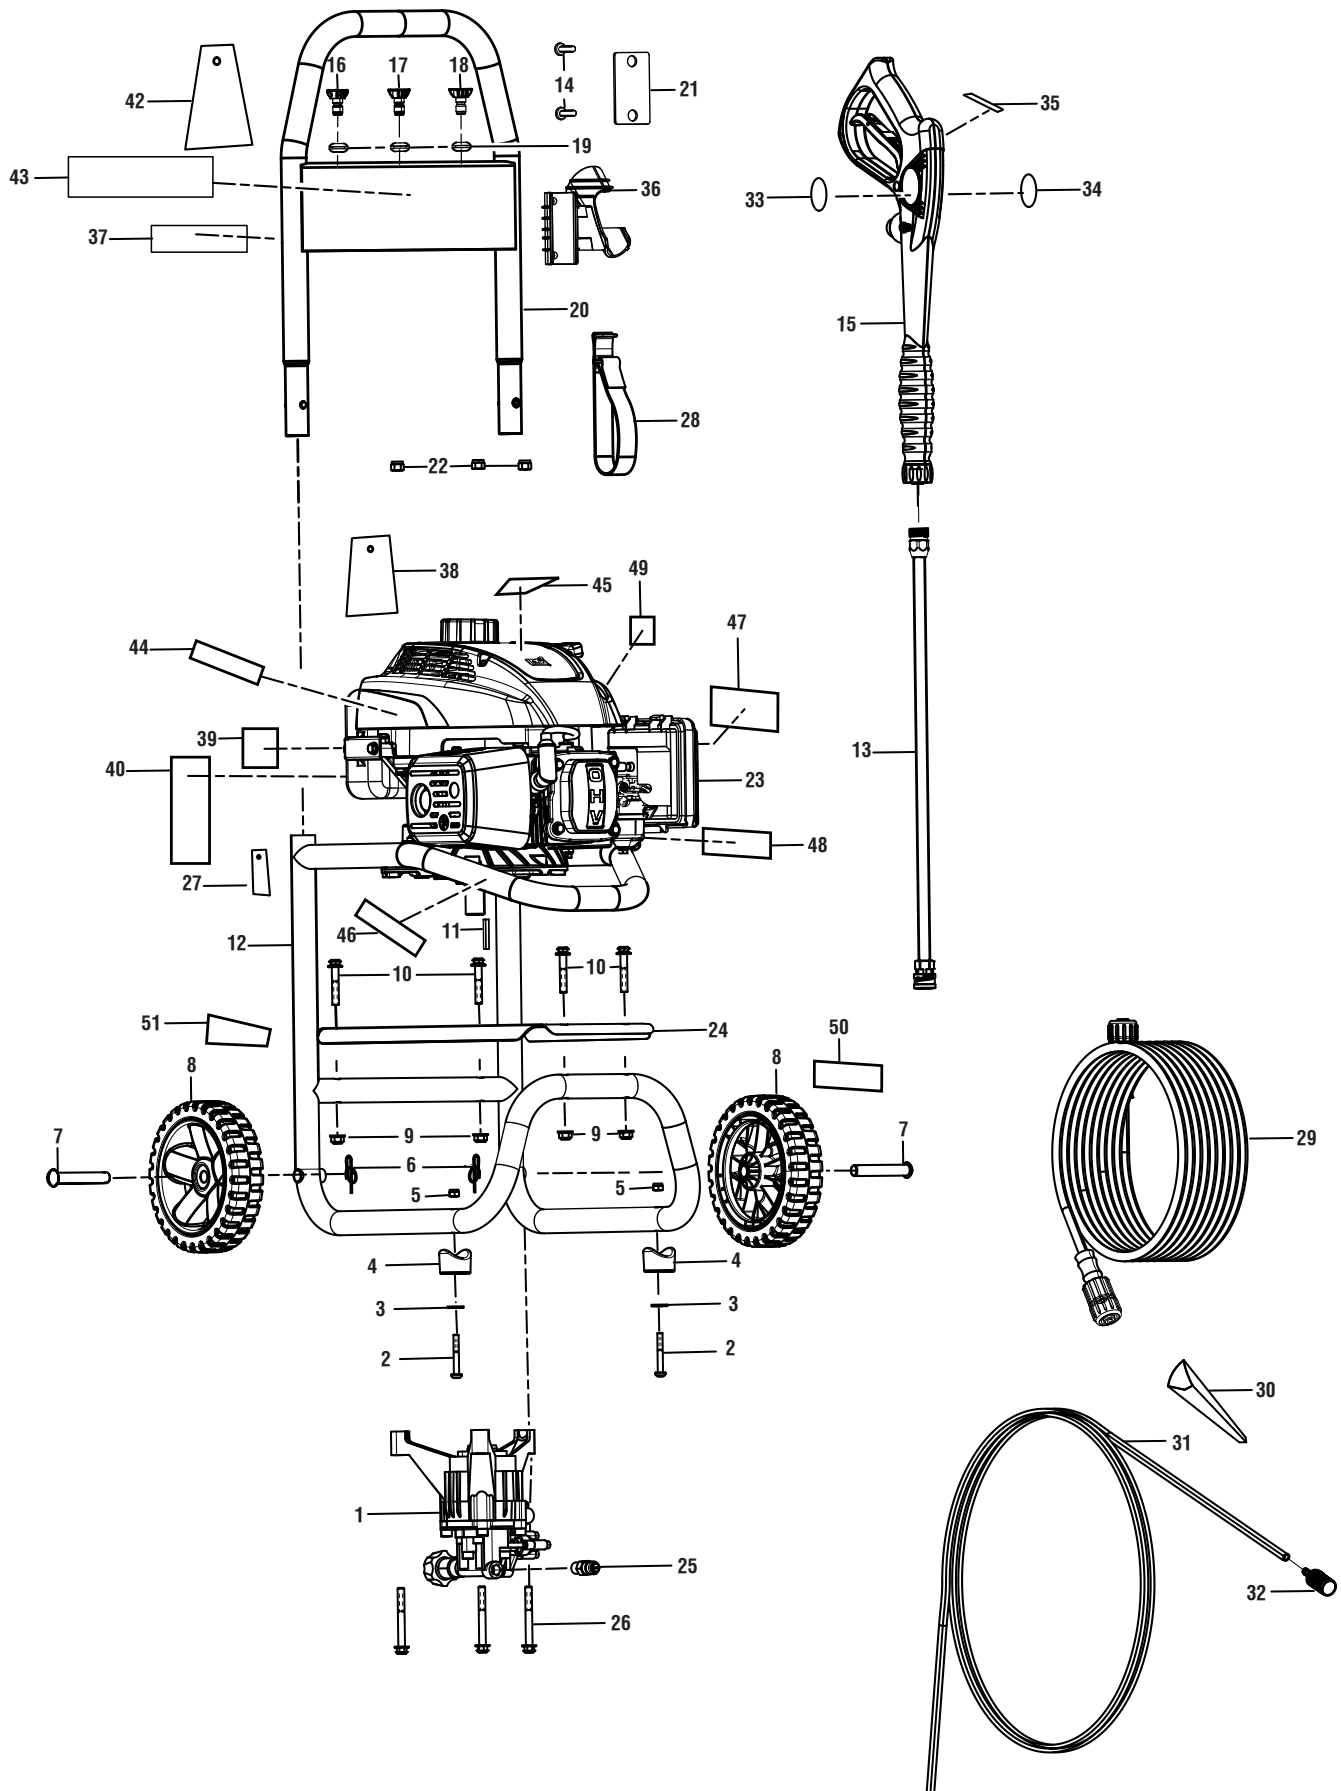

RYOBI PRESSURE WASHER – MODEL NO. RY80518

RYOBI PRESSURE WASHER – MODEL NO. RY80518

The model number will be found on a label attached to the engine plate. Always mention the model number in all correspondence regarding your **PRESSURE WASHER** or when ordering replacement parts.

KEY PART NO. NUMBER	DESCRIPTION	QTY.	KEY PART NO. NUMBER	DESCRIPTION	QTY.
1	308653050 Pump.....	1	31	561399003 Chemical Siphon Tube	1
2	661501001 Screw (1/4-20 x 2 in., T30 Torx Hd.).....	2	32	308103015 Chemical Siphon Filter.....	1
3	638128003 Washer (1/4 in.)	2	33	940654229 Gun Warning SP Label.....	1
4	570554002 Wear Pad.....	2	34	940654228 Label (Wand Logo)	1
5	678016006 Lock Nut (1/4-20)	2	35	940654084 Blackmax Wand Warning.....	1
6	678899006 Axle Clip	2	36	519313009 Spray Wand Holder.....	1
7	620490001 Axle	2	37	940617120 Quick Start Label	1
8	308603001 Wheel	2	38	940473006 RYOBI Warning Hangtag.....	1
9	678774001 Hex Nut (M8 x 1.25)	4	39	940899002 No Oil To Gas Label	1
10	661505004 Bolt (M8 x 45 mm Flange Hd.)	4	40	940873007 E85 Label.....	1
11	678041002 Output Shaft Key (40 mm).....	1	41	940894010 Danger Label.....	1
12	308412037 Main Frame Assembly.....	1	42	941751001 Nozzle Hang Tag	1
13	308506006 Extension Wand	1	43	940779102 Performance Label.....	1
14	660481020 Bolt (M6 x 20 mm, Philips Hd.)	2	44	940517007 Lubricant Label	1
15	308760019 Trigger Handle w/Logo.....	1	45	941754004 Logo and Nozzle Label	1
16	308706011 Soap Nozzle	1	46	940680027 Hot Surface Label	1
17	678304001 25° Nozzle	1	47	940947003 Combustion Label.....	1
18	308700029 40° Nozzle.....	1	48	941494012 Fuel On / Off Label	1
19	561383004 Nozzle Holder	3	49	940647089 Choke Label	1
20	308790064 Handle Assembly	1	50	940836008 Data Label	1
21	570836001 Rubber Pad.....	1	51	940871008 Add Oil Label.....	1
22	678189001 Lock Nut (M8).....	3	Not Shown:		
23	Note A Engine (Rato 2013).....	1		960957023 Operator's Manual.....	1
24	638662028 Engine Plate	1		901606034 Engine Oil (16oz)	1
25	678169004 Thermal Release Valve	1			
26	661505006 Bolt (M8 x 70, Flange Hd.)	3			
27	940871006 Add Oil Hang tag.....	1			
28	310801001 Wand Holder Strap.....	1			
29	308414001 Hose (25 ft.).....	1			
30	519314001 Funnel.....	1			

NOTE A: OWT Industries, Inc., will not provide engines as replacement parts. Engines are covered through the engine manufacturer's warranty. Consult the accompanying engine manual or contact our service department for assistance.