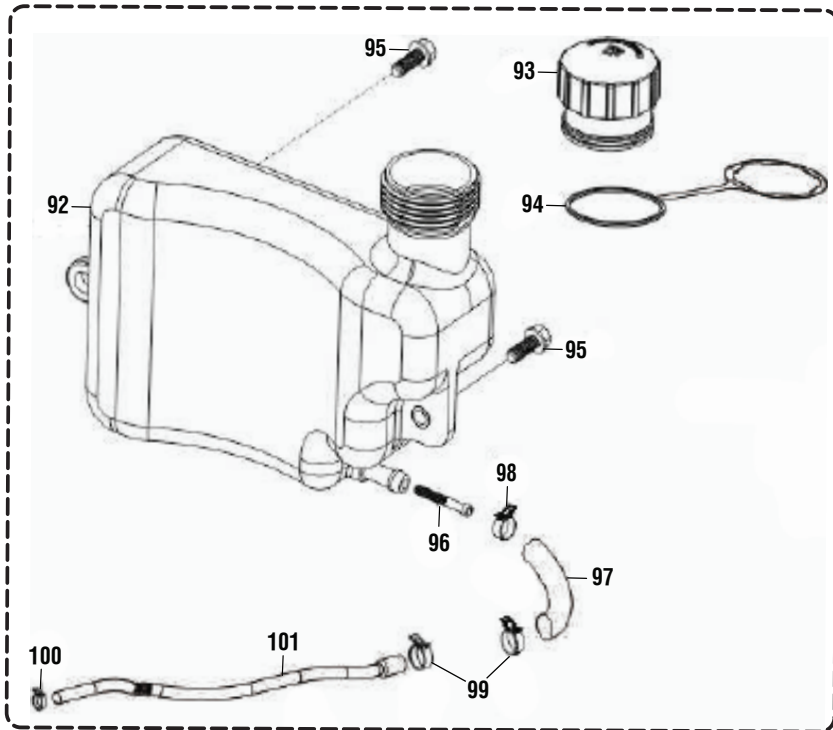

RYOBI PRESSURE WASHER – MODEL NO. RY80518

RYOBI PRESSURE WASHER – MODEL NO. RY80518

The model number will be found on a label attached to the engine plate. Always mention the model number in all correspondence regarding your **PRESSURE WASHER** or when ordering replacement parts.

KEY PART NO. NUMBER	DESCRIPTION	QTY.	KEY PART NO. NUMBER	DESCRIPTION	QTY.
MUFFLER:					
87	18130-Z250410-QA00	Muffler Outer Cover.....1	104	19352-Z030110	Impeller.....1
88	18100-Z250210-QA99	Muffer Assembly.....1	105	13510-Z340110	Flywheel Assembly.....1
89	18001-Z250110	Exhaust Outlet Gasket.....1	106	900007-0625-A1	Bolt.....1
90	90305-0600-31	Nut.....2	107	30423-Z020310	Ignition Coil Stop Wire.....1
91	90204-Z250110	Stud.....2	108	30400-Z250301	Ignition Coil.....1
PISTON ASSEMBLY			THROTTLE CONTROL ASSEMBLY:		
92	16620-Z030510	Fuel Tank Assembly.....1	109	16062-Z250110	Governor Rod.....1
93	16730-Z620210	Fuel Cap.....1	110	16012-Z030120	Throttle Valve Return Spring.....1
94	16744-Z620120	Fuel Cap Chain.....1	111	16520-Z251010	Throttle Control Bottom Plate.....1
95	90007-0614-A1	Bolt.....2	112	35555-Z010120	Stop Engine Switch Ground Wire.....1
96	16652-Z030110	Fuel Filter.....1	113	16063-Z250510	Governor Spring.....1
97	90686-Z250310	Fuel Tube.....1	114	16072-Z010110	Governor Support Bolt.....1
98	90685-Z030410	Clamp.....1	115	90305-0600-31	Nut.....1
99	90685-Z020110	Clamp.....3	116	16070-Z250110	Governor Support Assembly.....1
100	90685-Z030220	Clamp.....1	117	90683-Z250110	Sleeve.....1
101	90686-Z250410	Fuel Tube.....1	118	90683-Z250210	Sleeve.....1
FLYWHEEL / IMPELLER / STARTER PULLEY / IGNITION COIL:			119	90007-0635-A1	Hex Flange Nut.....1
102	13501-Z010110	Flywheel Nut.....1	120	90007-0655-A1	Hex Flange Nut.....1
103	28002-Z030110	Starter Pulley.....1