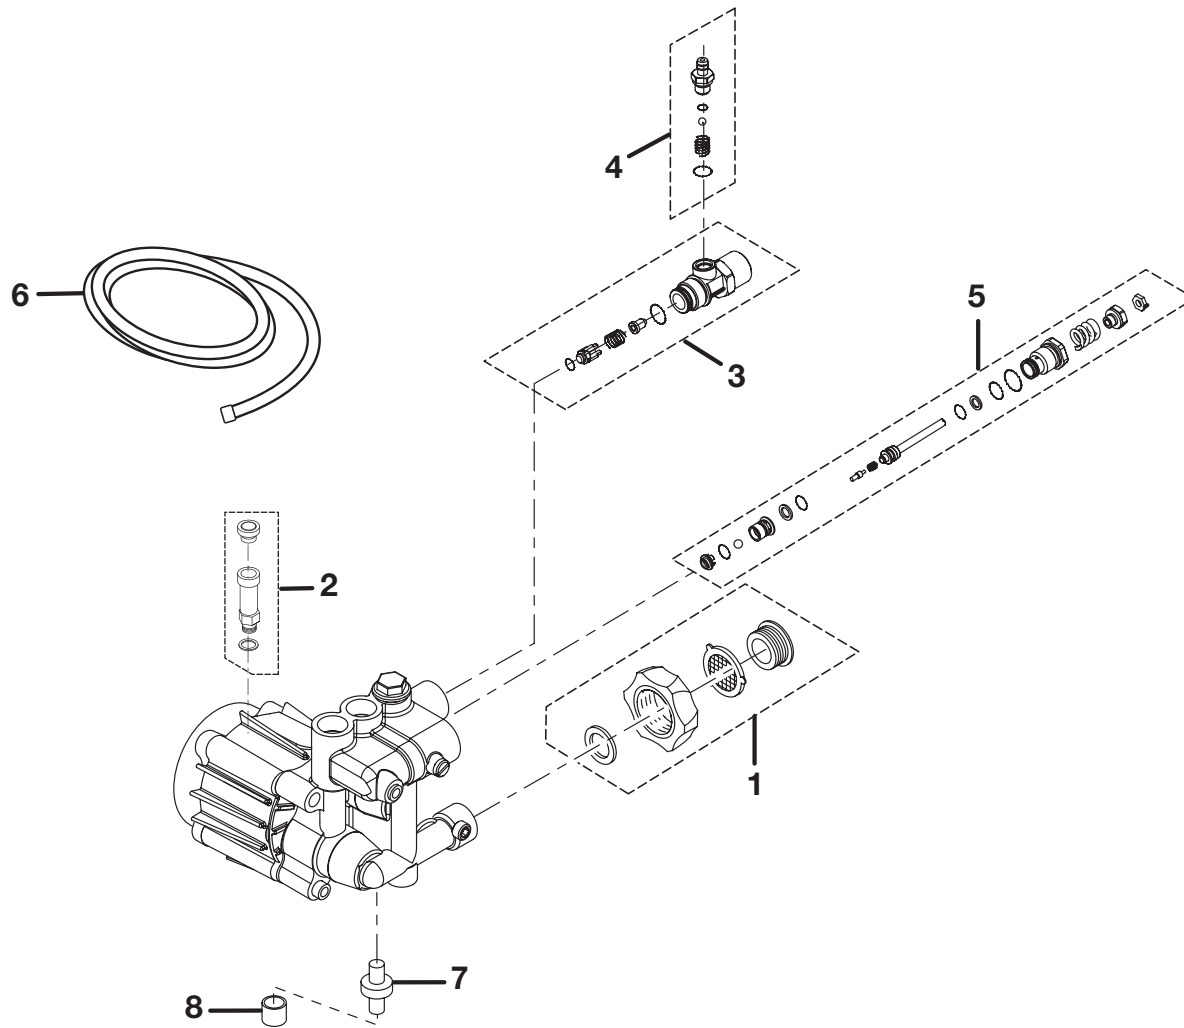

RYOBI GASOLINE PRESSURE WASHER – MODEL NUMBER RY80030A

PARTS LIST

KEY NO.	PART NO.	DESCRIPTION	QTY.	KEY NO.	PART NO.	DESCRIPTION	QTY.
1	KTR183477	GARDEN HOSE KIT.....	1	5	KTR192404	BY-PASS VALVE KIT	1
2	KTR183478	OIL BREATHER VALVE KIT.....	1	6	678169001	THERMAL RELIEF VALVE	1
3	KTR192403	INLET CONNECTOR KIT.....	1	7	570575002	RUBBER TUBE.....	1
4	KTR191351	DETERGENT SUCTION KIT	1