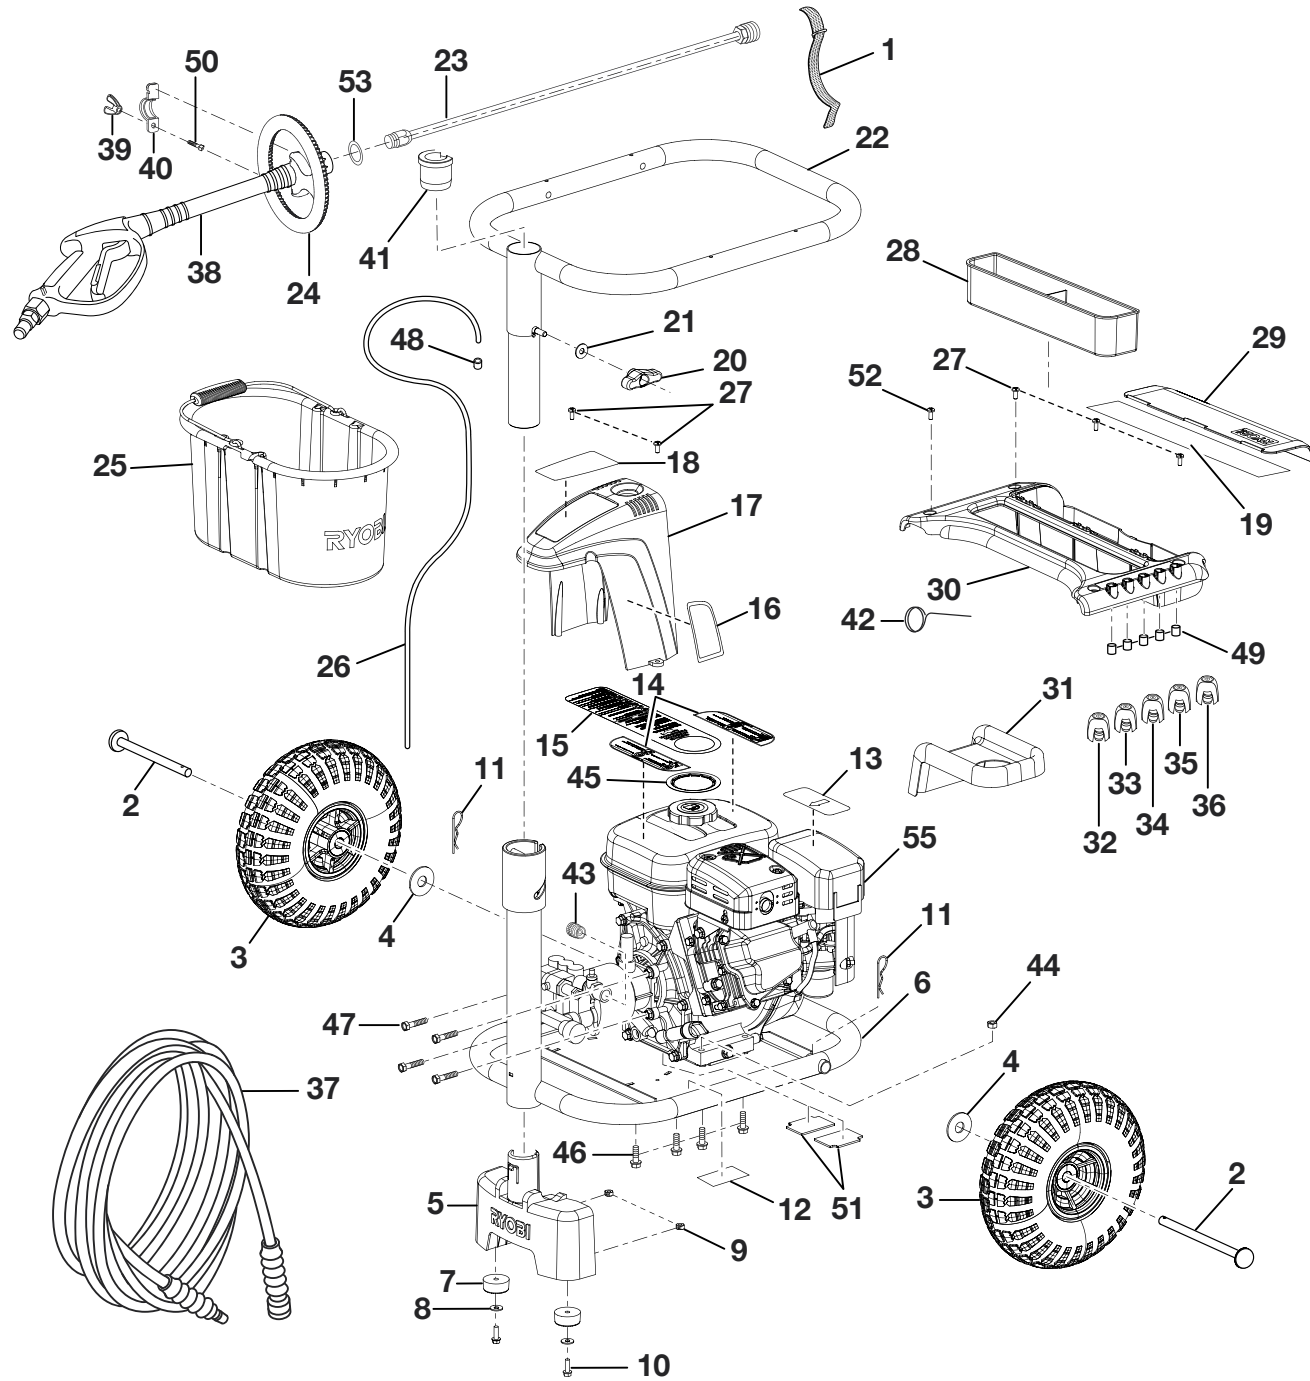

RYOBI GASOLINE PRESSURE WASHER - MODEL NUMBER RY80030A

RYOBI GASOLINE PRESSURE WASHER – MODEL NUMBER RY80030A

The model number will be found on a plate attached to the engine housing. Always mention the model number in all correspondence regarding your **Pressure Washer** or when ordering repair parts.

PARTS LIST

KEY NO.	PART NO.	DESCRIPTION	QTY.
1	308488001	HOOK AND LOOP STRAP	1
2	308530001	BAGGED AXLE ASSEMBLY (INC. KEY NOS. 4 AND 11)	1
3	518207001	WHEEL ASSEMBLY	2
4	638128001	WASHER.....	2
5	518111001	FOOT	1
6	308559001	LOWER TUBE BODY	1
7	570554001	WEAR PAD	2
8	638128003	WASHER.....	2
9	678016002	* NYLON LOCK NUT (1/4-20)	2
10	660738001	* SCREW (1/4-20 X 3/4 in. HEX HD.)	2
11	678146001	HITCH PIN	2
12	940678004	DATA LABEL	1
13	940230102	LABEL, HOT SURFACE WARNING	1
14	940654010	LABEL, WARNING	1
15	940971009	LABEL, CAUTION	1
16	940618001	LABEL, PUMP DESIGNATOR	1
17	518112001	PUMP COVER	1
18	940617007	LABEL, QUICK START GUIDE.....	1
19	940620002	QUICK START GUIDE.....	1
20	518208001	KNOB (5/16 in.).....	1
21	638128002	WASHER (5/16 in.).....	1
22	308534001	UPPER TUBE BODY	1
23	308494001	SPRAY WAND EXTENSION.....	1
24	308750001	HANDLE	1
25	308029001	DETERGENT BUCKET	1
26	561399001	INJECTION HOSE	1
27	660733003	SCREW (12-14 TYPE B THREAD).....	5
28	518116001	TRAY INSERT	1
29	518118001	LID	1

* Standard Hardware Item – May Be Purchased Locally