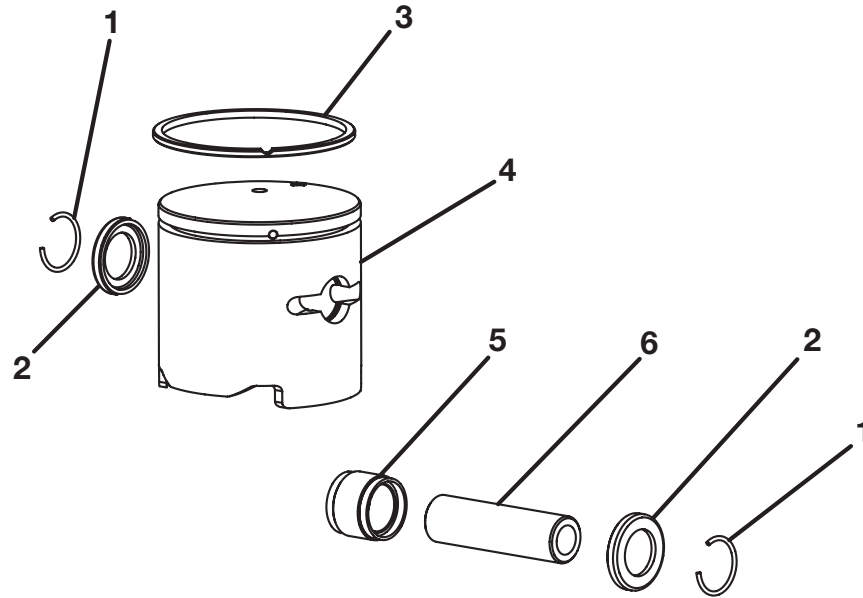

FIGURE A

PARTS LIST FOR FIGURE A

KEY NO.	PART NUMBER	DESCRIPTION	QTY
1	690691001	Wrist Pin Clip Ring	2
2	690687001	Washer	2
3	690161002	Piston Ring	1
4	640920002	Piston	1
5	690686002	Needle Bearing (Id 8 x 8.8)	1
6	620301001	Wrist Pin	1