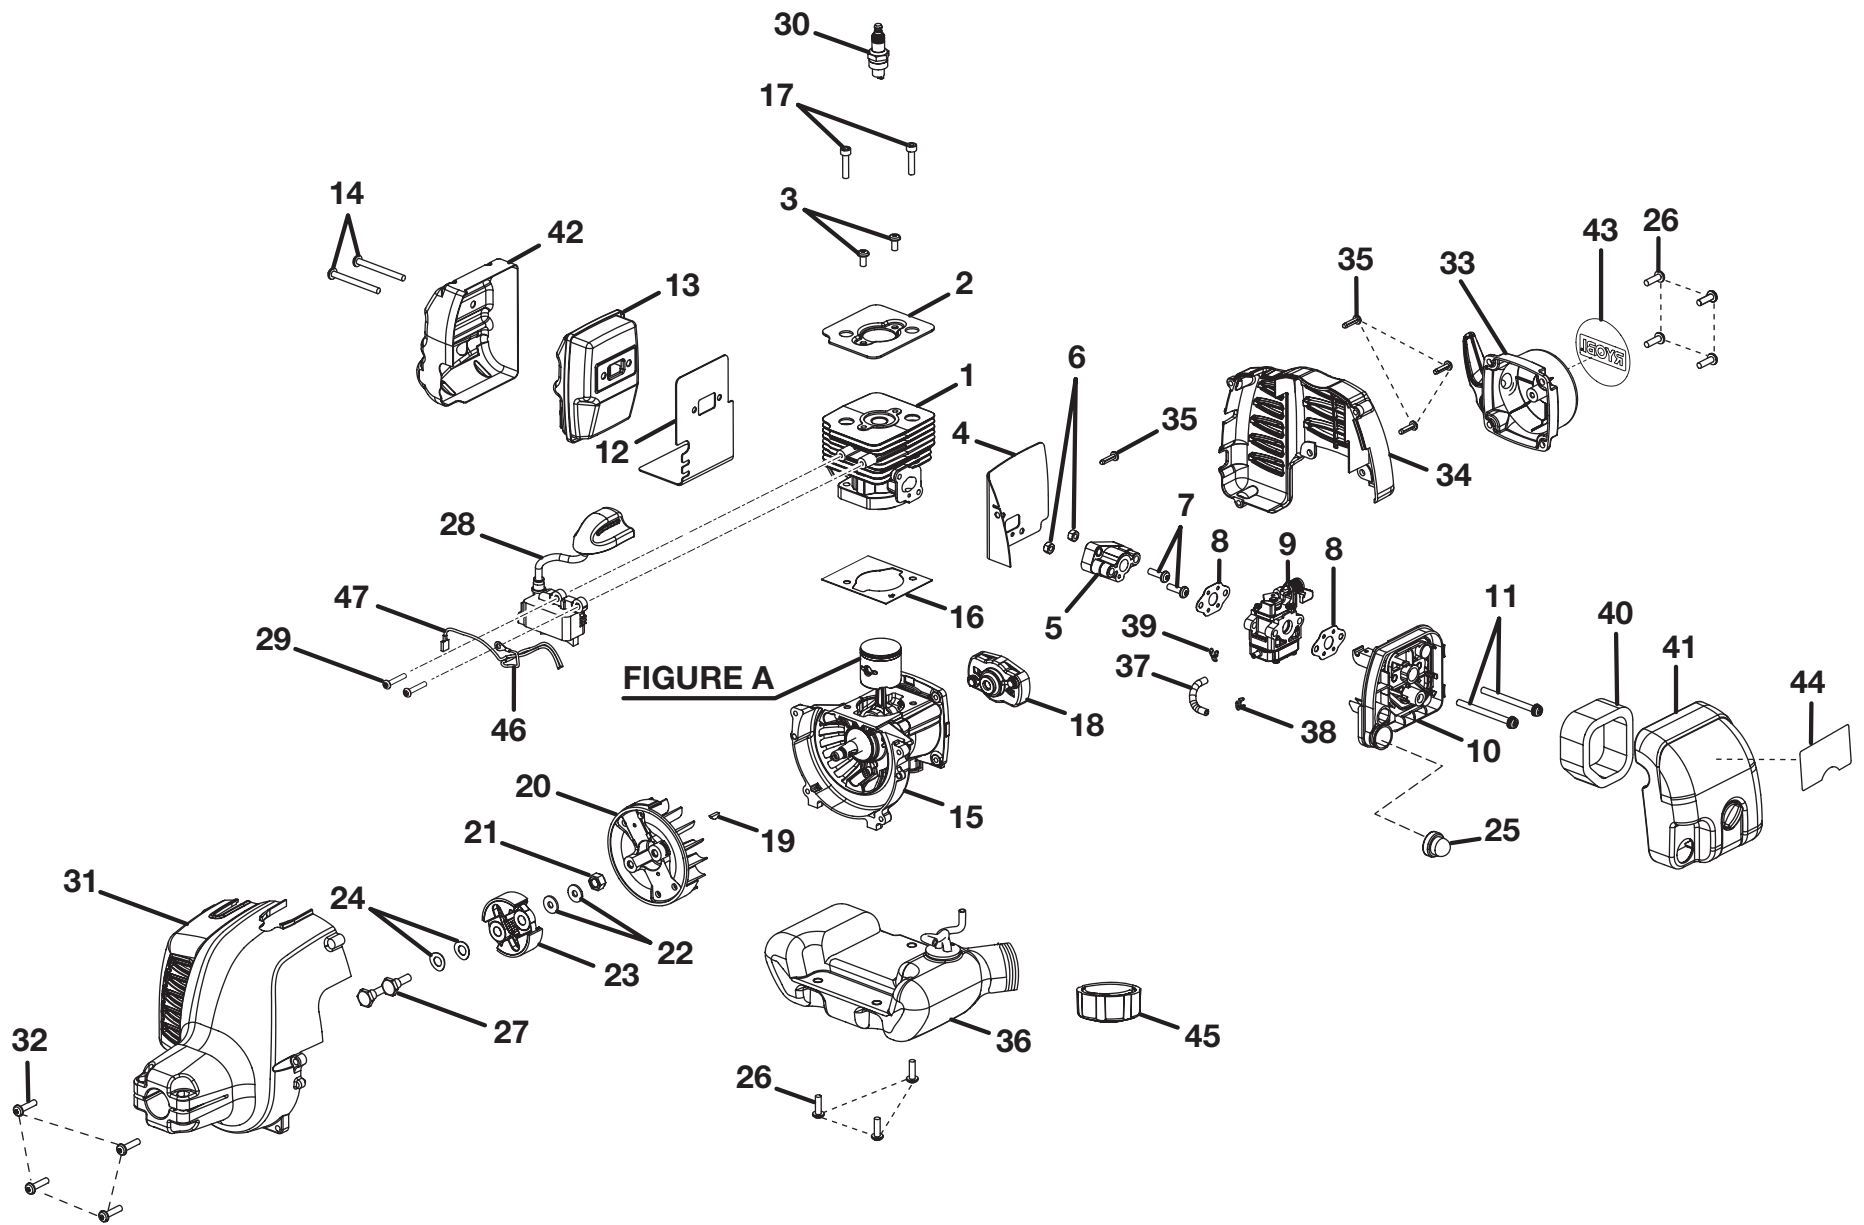

RYOBI GAS CULTIVATOR – MODEL NO. RY60512

RYOBI GAS CULTIVATOR – MODEL NO. RY60512

The model number will be found on a plate attached to the starter housing. Always mention the model number in all correspondence regarding your **GAS CULTIVATOR** or when ordering repair parts.

PARTS LIST

KEY NO.	PART NUMBER	DESCRIPTION	QTY	KEY NO.	PART NUMBER	DESCRIPTION	QTY
1	640570016	25.4 Cylinder	1	26	660351001	* Screw (M5 x 16 mm)	7
2	630002021	Plate	1	27	660353001	* Screw (M6 x 1 x 14 mm Pan Hd.)	2
3	660351002	* Screw (M5 x 10 mm Pan Hd.)	2	28	290178008	Coil Assembly	1
4	900711006	Gasket	1	29	660349001	* Screw (M4 x .7 x 22 mm Pan Hd.)	2
5	518329001	Insulator	1	30	870144002	Spark Plug (NGKBPMR7A or Champion RCJ-4Y)...	1
6	690840001	* Hex Nut (M5 x .8 mm)	2	31	300754008	Front Housing Assembly	1
7	660344003	Screw (M5 x 31 mm Pan Hd.)	2	32	660344001	* Screw (M5 x .8 x 20 mm Pan Hd.)	4
8	900711003	Gasket	2	33	308430002	Starter Housing Assembly	1
9	308428002	Carburetor Assembly	1	34	518201001	Rear Engine Housing	1
10	518130002	Filter Housing Assembly	1	35	660563001	* Screw (M4 x 16 mm Pan Hd.)	4
11	660346001	* Screw (M5 x .8 x 60 mm Pan Hd.)	2	36	308644001	Fuel Tank (Inc. Key no. 45)	1
12	630002006	Gasket	1	37	560880002	Fuel Line	1
13	300748016	Muffler Assembly	1	38	690700001	Hose Clip	1
14	660347001	Screw (M5 x .8 x 50 mm Pan Hd.)	2	39	690699001	Clip	1
15	300749004	Crankcase Assembly	1	40	901590001	Air Filter	1
16	900709001	Gasket	1	41	308207002	Air Filter Cover Assembly (Inc. Key No. 44)	1
17	660342001	* Screw (M5 x .8 x 22 mm)	2	42	638027001	Heat Shield	1
18	308004001	Pulley Assembly	1	43	950119007	Logo Label	1
19	690688001	Woodruff Key	1	44	950119008	Primer Label	1
20	640574001	Rotor	1	45	308642001	Fuel Cap	1
21	690689001	Nut	1	46	290143001	Black Lead	1
22	690695001	Washer	2	47	290143002	Red Lead	1
23	300756001	Clutch Assembly	1		000998216	Spark Arrestor Kit (Not Shown)	1
24	690696001	Wavy Washer	2				
25	300780002	Primer Assembly.....	1				

* STANDARD HARDWARE ITEM – MAY BE PURCHASED LOCALLY