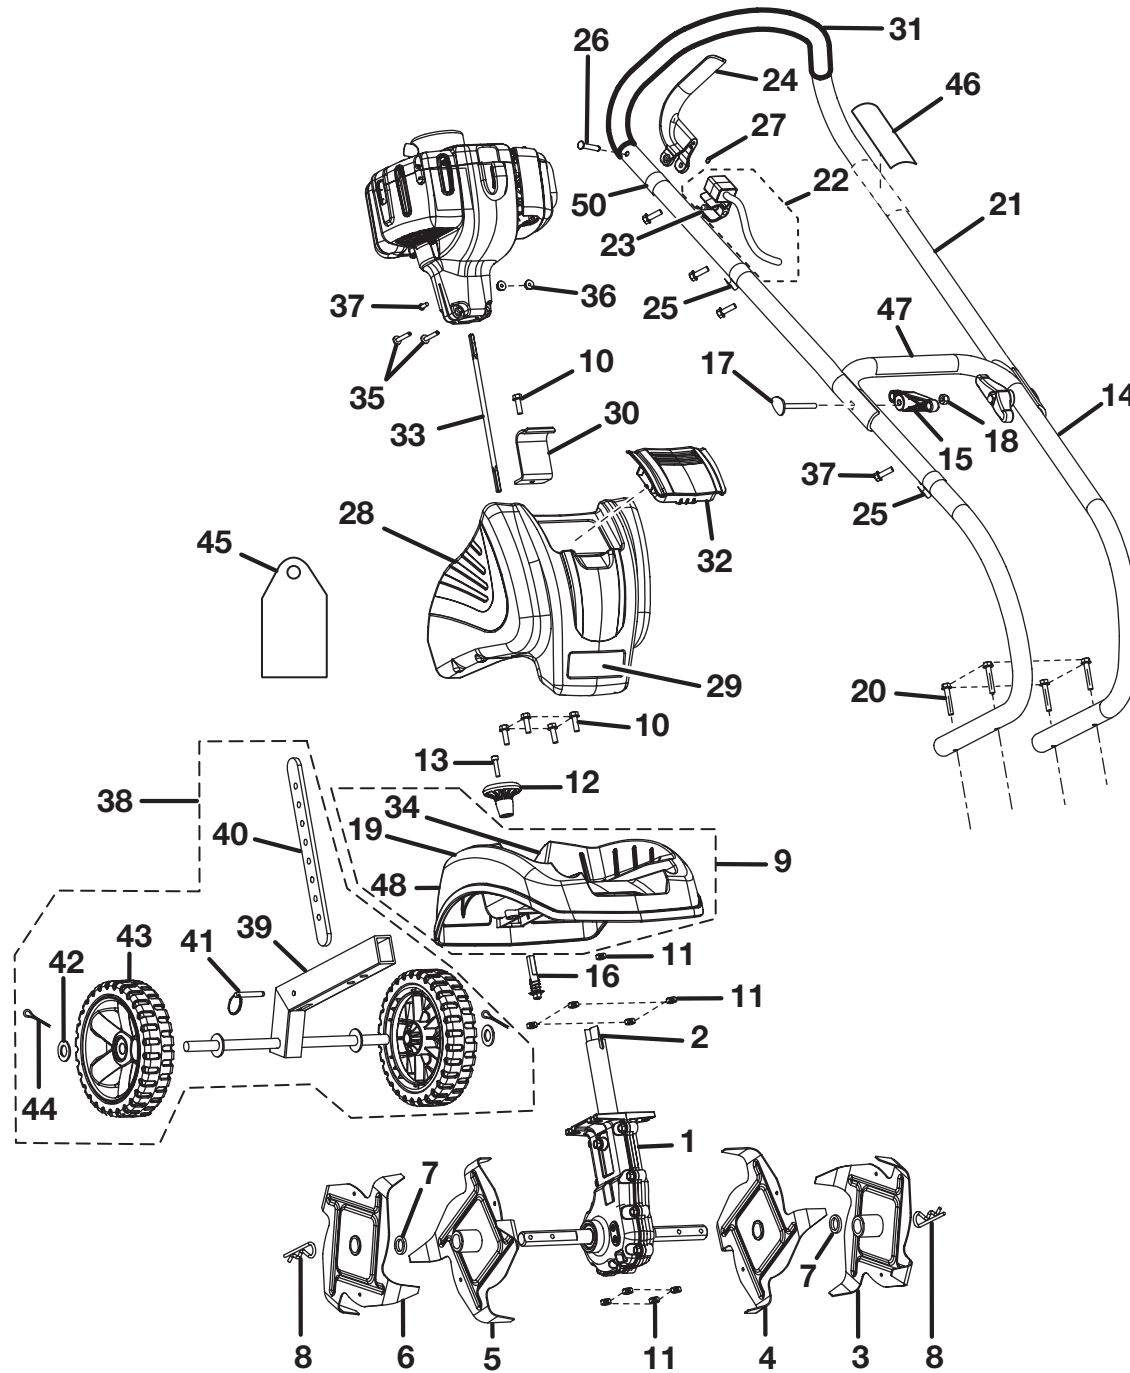

RYOBI GAS CULTIVATOR - MODEL NO. RY60512

RYOBI GAS CULTIVATOR – MODEL NO. RY60512

The model number will be found on a plate attached to the starter housing. Always mention the model number in all correspondence regarding your **GAS CULTIVATOR** or when ordering repair parts.

PARTS LIST

KEY NO.	PART NUMBER	DESCRIPTION	QTY	KEY NO.	PART NUMBER	DESCRIPTION	QTY
1	220029004	Gear Box Assembly with Tube	1	26	638132001	Throttle Lever Pin	1
2	518132001	Liner - Drive Tube	1	27	678135001	Retaining Ring	1
3	308693001	Tine A, Outer Right	1	28	308217001	Just Add Sand™ Tank Assembly (Inc. Key No. 29)	1
4	308693002	Tine B, Inner Right	1	29	950119004	Logo Label	1
5	308693003	Tine C, Inner Left	1	30	678052001	Mounting Bracket	1
6	308693004	Tine D, Outer Left	1	31	518053002	Grip	1
7	900755001	Felt Washer	2	32	360991001	Just Add Sand™ Lid	1
8	638001004	Hitch Pin	2	33	620368001	Flexible Drive Shaft	1
9	308216001	Tine Shield Assembly (Inc. Key Nos. 19, 34 and 48)	1	34	950119001	Wheel Accessory Label	1
10	660643002	* Bolt (1/4-20 x 1 in.)	5	35	660651001	* Bolt (10-24 x 1-1/4 in.)	2
11	678132001	* Lock Nut (1/4-20)	9	36	678027001	* Lock Nut (10-24)	2
12	518206001	Adjustment Knob	1	37	660669001	* Screw (8-16 x 1/2 in.)	5
13	660713001	* Screw (M5 x 16 mm Pan Hd.)	1	38	308213003	Wheel/Drag Bar Assembly (Inc. Key Nos. 39-44)	1
14	000998258	Lower Handle Assembly (Inc. Key Nos. 25 and 47)	1	39	308222002	Wheel Frame.....	1
15	518190001	Handle Bar Knob (1/4-20)	2	40	638017004	Drag Bar.....	1
16	308228001	Receiver Retainer Assembly	1	41	638017003	Quick Release Pin	1
17	660711002	* Carriage Bolt (1/4-20 x 2-1/4 in.)	2	42	638017002	Flat Washer	2
18	678142001	* Acorn Nut (1/4-20)	2	43	308236002	Wheel Assembly (6 in. Dia.)	2
19	950119010	Warning Label, Foot	1	44	638635001	Cotter Pin (Split Pin)	2
20	660643001	* Handle Bolt (1/4-20 x 1.53 in.)	4	45	950119014	Warning Hang Tag	1
21	000998365	Upper Handle Assembly (Inc. Key No. 25, 31, 46 and 50)	1	46	950119006	Boom Warning Label	1
22	308641004	Throttle Cable Assembly (Inc. Key No. 23)	1	47	950119003	Starting Label	1
23	760679001	Switch	1	48	950119002	Warning Label	1
24	518256001	Throttle Lever.....	1	49	308642001	Fuel Cap (Not Shown)	1
25	518307001	Clip	2	50	518489001	Rope Clip	1
					987000124	Operator's Manual	
					02-18-08		
					(Rev:01)		

* STANDARD HARDWARE ITEM – MAY BE PURCHASED LOCALLY