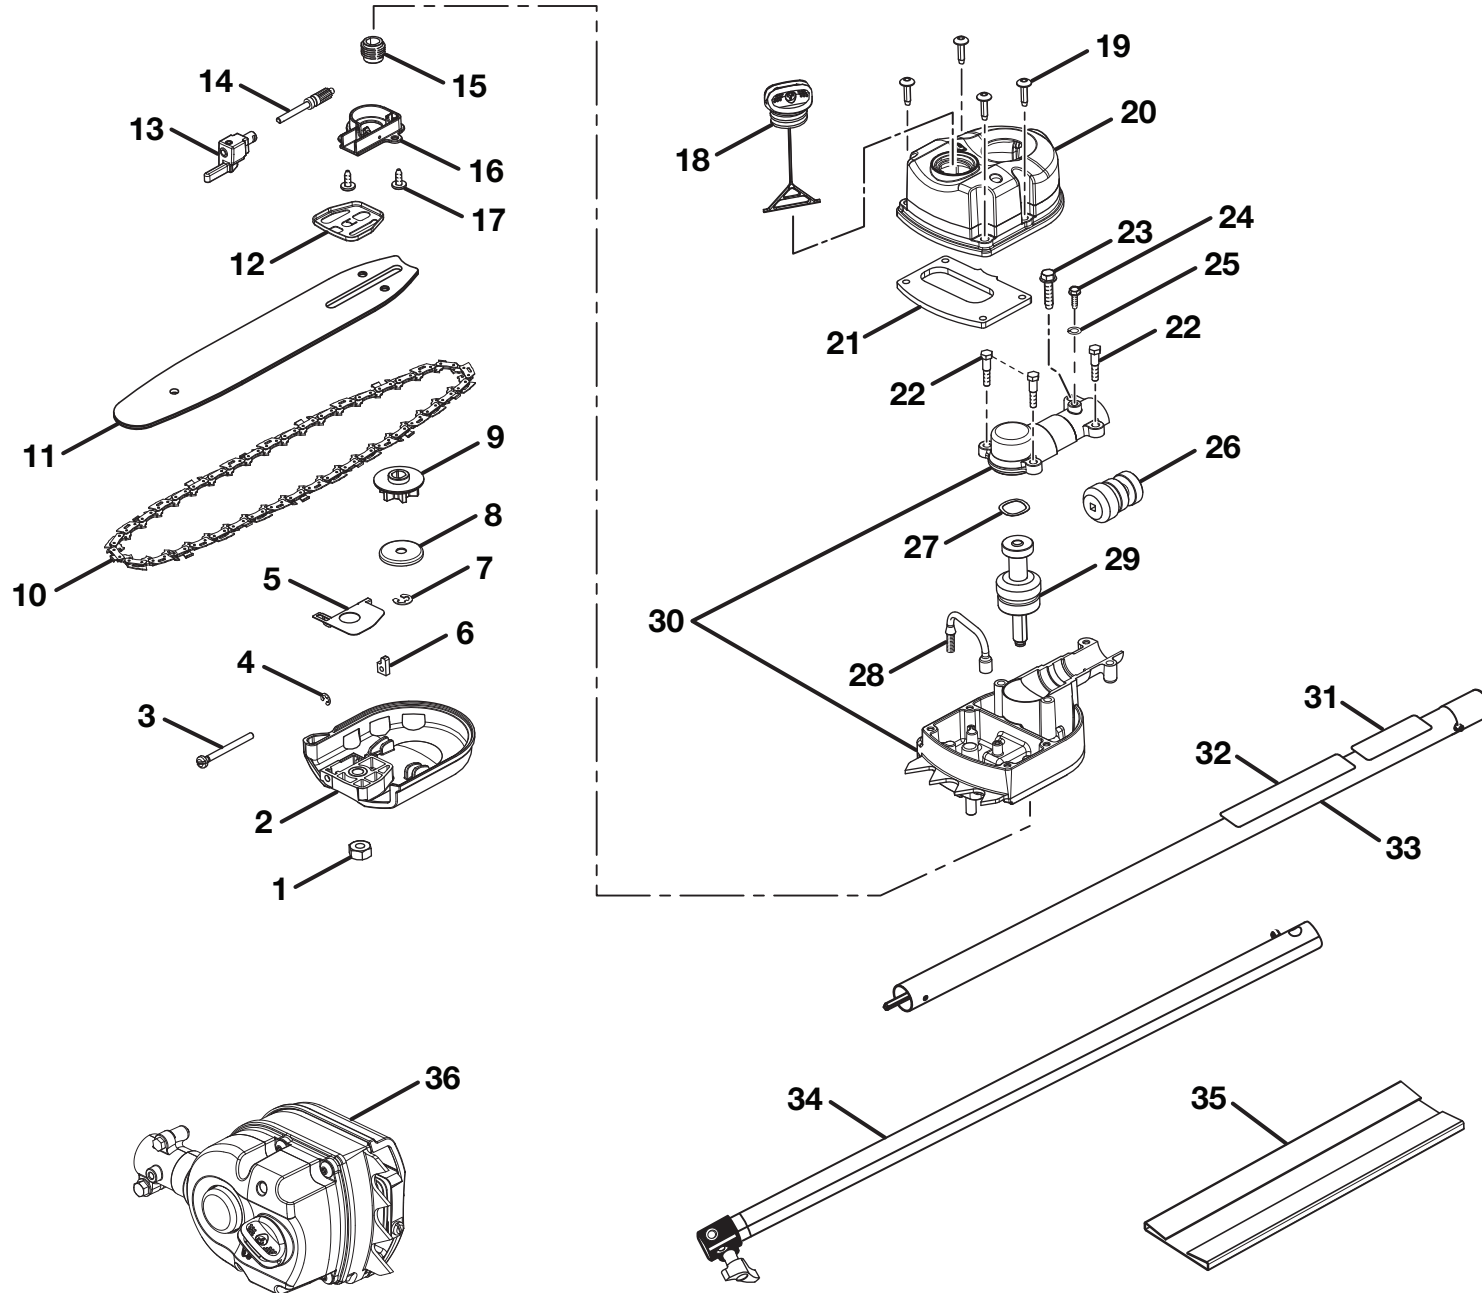

RYOBI TP30 GAS PRUNER – MODEL NO. RY52504/R52905

FIGURE B

**RYOBI TP30 GAS PRUNER – MODEL NO. RY52504/R52905**

**PARTS LIST (FIGURE B)**

<b>KEY NO.</b>	<b>PART NUMBER</b>	<b>DESCRIPTION</b>	<b>QTY</b>	<b>KEY NO.</b>	<b>PART NUMBER</b>	<b>DESCRIPTION</b>	<b>QTY</b>
1	678355001	Bar Nut (M8).....	1	20	308512001	Drivecase Cover Assembly .....	1
2	308521001	Bar Clamp Assembly.....	1	21	901374001	Oil Cover Gasket.....	1
3	660936001	Guide Bar Adjustment Screw (M5 x 50 mm).....	1	22	660913001	Screw (M5 x 25 mm, Shoulder Screw).....	3
4	678353001	Retaining Ring (4 mm).....	1	23	660935001	Screw (M5 x 25 mm) .....	1
5	638281001	Guide Bar Plate .....	1	24	660911001	Screw (M5 x 15 mm) .....	1
6	678356001	Guide Bar Adjusting Pin (M5).....	1	25	678284001	Spring Washer (M5).....	1
7	678354001	E-ring (6 mm).....	1	26	308514001	Pinion Gear Assembly .....	1
8	631060001	Cupped Washer .....	1	27	638277001	Wavy Washer.....	1
9	610618001	Sprocket.....	1	28	308513001	Pick-up Tube Assembly .....	1
10	308426002	Chain (3/8, .043, 10).....	1	29	308519001	Output Shaft Assembly .....	1
11	671834006	Guide Bar .....	1	30	308627001	Gear Case and Cover Assembly .....	1
12	638282001	Bar Pad Plate .....	1	31	940627024	Expand-it Label.....	1
13	308523001	Oil Pump Seal Assembly.....	1	32	940654012	Warning Label .....	1
14	308524001	Oil Pinion Gear & Plunger.....	1	33	308425001	Pruner Attachment Shaft Assembly (Incl. Key. Nos. 31 and 32) .....	1
15	610617001	Worm Gear .....	1	34	308010006	Extension Shaft Assembly .....	1
16	308520001	Oil Pump Housing w/Cam Pin Assembly.....	1	35	518405001	Scabbard.....	1
17	660912001	Screw (M5 x 13 mm) .....	2	36	308400001	Pruner Attachment Assembly (Incl. Key. Nos. 1-9 and 12-30).....	1
18	300949002	Oil Cap With Retainer.....	1				
19	660934001	Screw (M5 x 18 mm) .....	4				