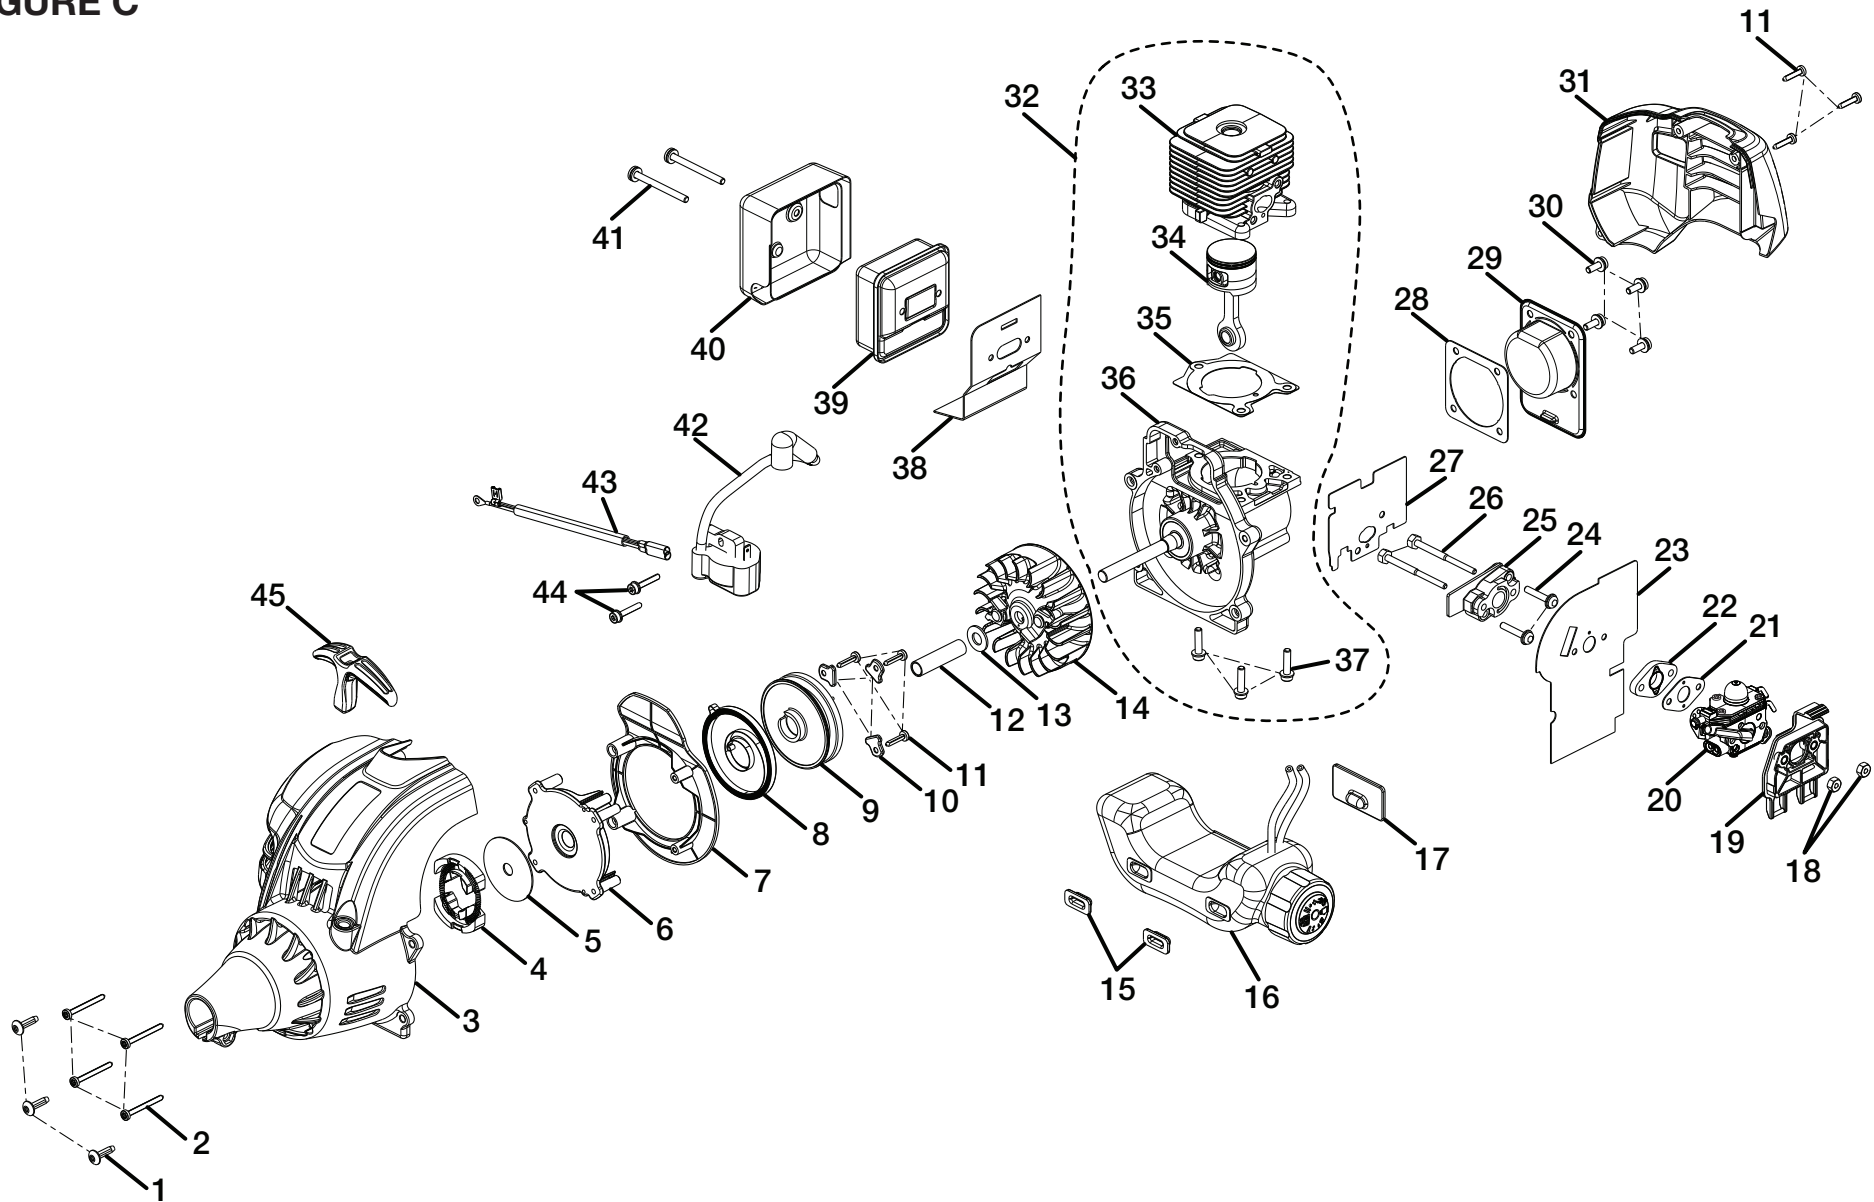

FIGURE C

PARTS LIST (FIGURE C)

KEY NO.	PART NUMBER	DESCRIPTION	QTY	KEY NO.	PART NUMBER	DESCRIPTION	QTY
1	660630002	Screw (10-24 x 3/4 in.)	3	24	660662001	Screw (10-24 x 1 in., Pan Hd.)	2
2	661508001	Screw (M4 x 38 mm)	4	25	518070001	Heat Dam	1
3	308194005	Starter Housing Assembly	1	26	660346002	Screw (10 x 2-1/2 in.)	2
4	300960002	Clutch Assembly	1	27	901657001	Heat Dam Gasket	1
5	638090001	Washer	1	28	900954001	Crankcase Gasket	1
6	518134001	Starter Retaining	1	29	638031001	Crankcase Cover	1
7	518854001	Baffle Plate	1	30	660664001	Pan Head Screw (10-24 x 14 mm)	4
8	638033001	Spring & Container	1	31	518775001	Rear Housing	1
9	308386001	Pulley Assembly	1	32	308192008	Short Block Assembly (Inc. Key Nos. 33-37)	1
10	638389001	Pulley Retainer	3	33	640069002	Cylinder	1
11	660466001	Screw (M4 x 18 mm)	6	34	308023003	Piston w/Rod Assembly	1
12	638284003	Spacer	1	35	900953001	Cylinder Gasket	1
13	650017001	Washer	1	36	308191008	Crankcase Assembly	1
14	308433004	Rotor Assembly	1	37	660342002	Screw (M5 x 0.8-20 mm)	3
15	570256001	Bumper	2	38	901452005	Muffler Gasket	1
16	308181008	Fuel Tank & Cap Assembly	1	39	309316001	Muffler Assembly	1
17	570549001	Bumper	1	40	638481001	Heat Shield	1
18	678027001	Lock Nut (10-24)	2	41	660638003	Screw (10-24 x 2-1/8 in.)	2
19	518766001	Air Filter Base	1	42	308389002	Ignition Module	1
20	308054012	Carburetor Assembly	1	43	308863014	Electrical Wire Assembly	1
21	900994004	Carburetor Gasket	1	44	660660001	Screw (M4 x 25 mm)	2
22	590456003	Spacer	1	45	511731001	Starter Grip	1
23	900740003	Carburetor Gasket	1