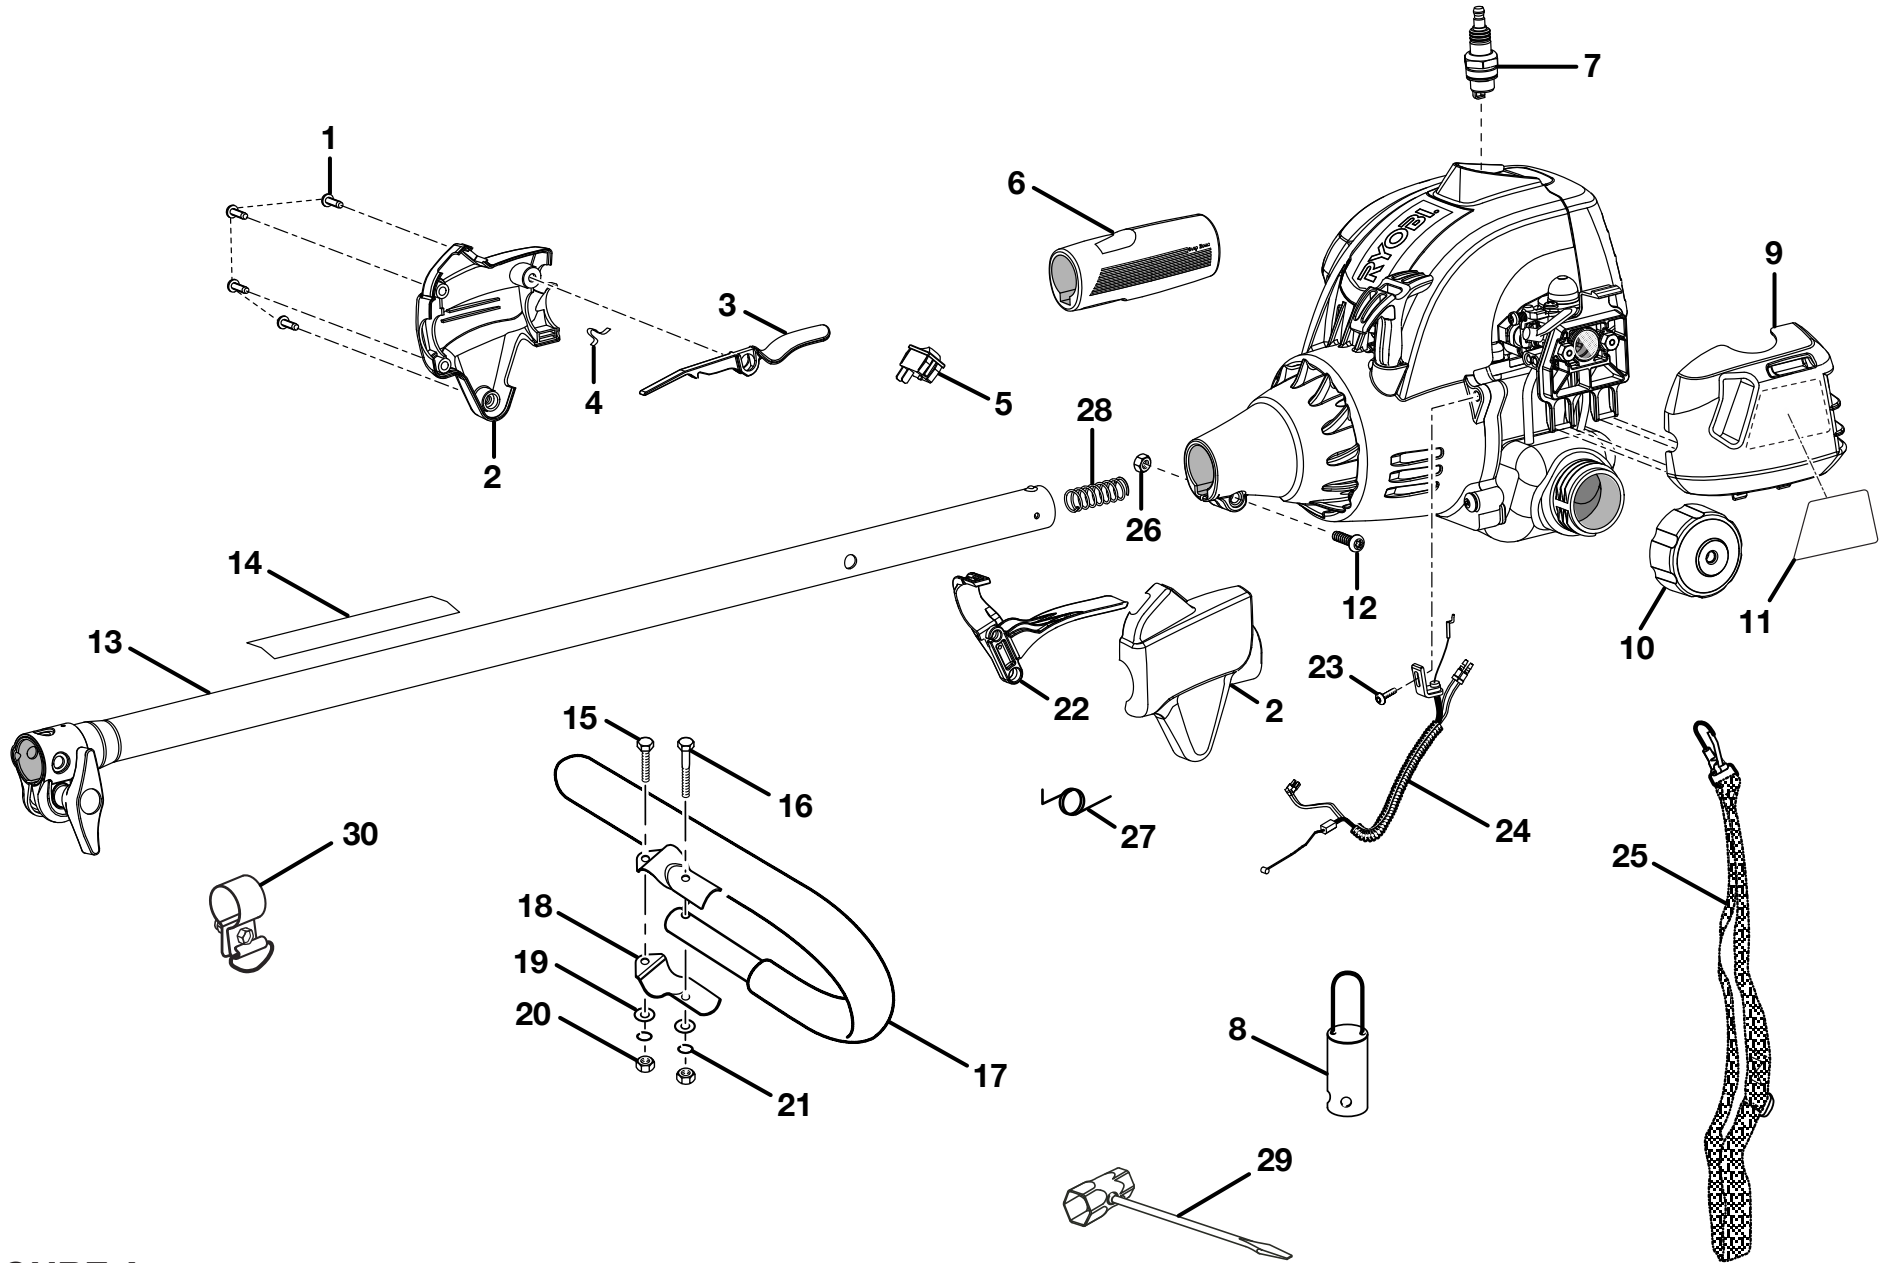

RYOBI TP30 GAS PRUNER – MODEL NO. RY52504/R52905

FIGURE A

**PARTS LIST (FIGURE A)**

<b>KEY NO.</b>	<b>PART NUMBER</b>	<b>DESCRIPTION</b>	<b>QTY</b>	<b>KEY NO.</b>	<b>PART NUMBER</b>	<b>DESCRIPTION</b>	<b>QTY</b>
1	660563002	Screw (M4 x 20 mm) .....	4	17	308046001	“J” Handle w/Grip .....	1
2	308869002	Control Handle Assembly .....	1	18	638014001	Handle Bar Clamp.....	2
3	518695001	Trigger Lock .....	1	19	678013001	Washer .....	2
4	638431001	Strap Hanger.....	1	20	678016001	Hex Nut (1/4-20).....	2
5	760700002	Switch (Momentary Contact) .....	1	21	678012001	Lock Washer .....	2
6	570234002	Rear Handle .....	1	22	518696001	Throttle Trigger .....	1
7	870174001	Spark Plug (Champion RCJ6Y).....	1	23	660616001	Screw (10-24 x 7/8 in.) .....	1
8	518019001	Hanger Cap.....	1	24	308439003	Throttle and Lead Assembly (Incl. Key No. 5).....	1
9	518777001	Air Filter Cover .....	1	25	308487001	Shoulder Harness.....	1
10	300758006	Fuel Cap Assembly .....	1	26	678029002	Hex Nut (M6) .....	1
11	940686026	Starting Label.....	1	27	690694002	Spring.....	1
12	660697002	Bolt (M6 x 20 mm).....	1	28	640140011	Compression Spring .....	1
13	308470004	Upper Boom Assembly .....	1	29	631055006	Combination Wrench .....	1
14	940627024	Warning Decal.....	1	30	308224001	Strap Hanger Assembly .....	1
15	660643002	Short Bolt (1/4-20 x 1 in., Hex Hd.).....	1		987000194	Operator’s Manual (960703003)	
16	660643001	Long Bolt (1/4-20 x 1-1/2 in., Hex Hd.).....	1		4-26-10		
					(REV:01)		