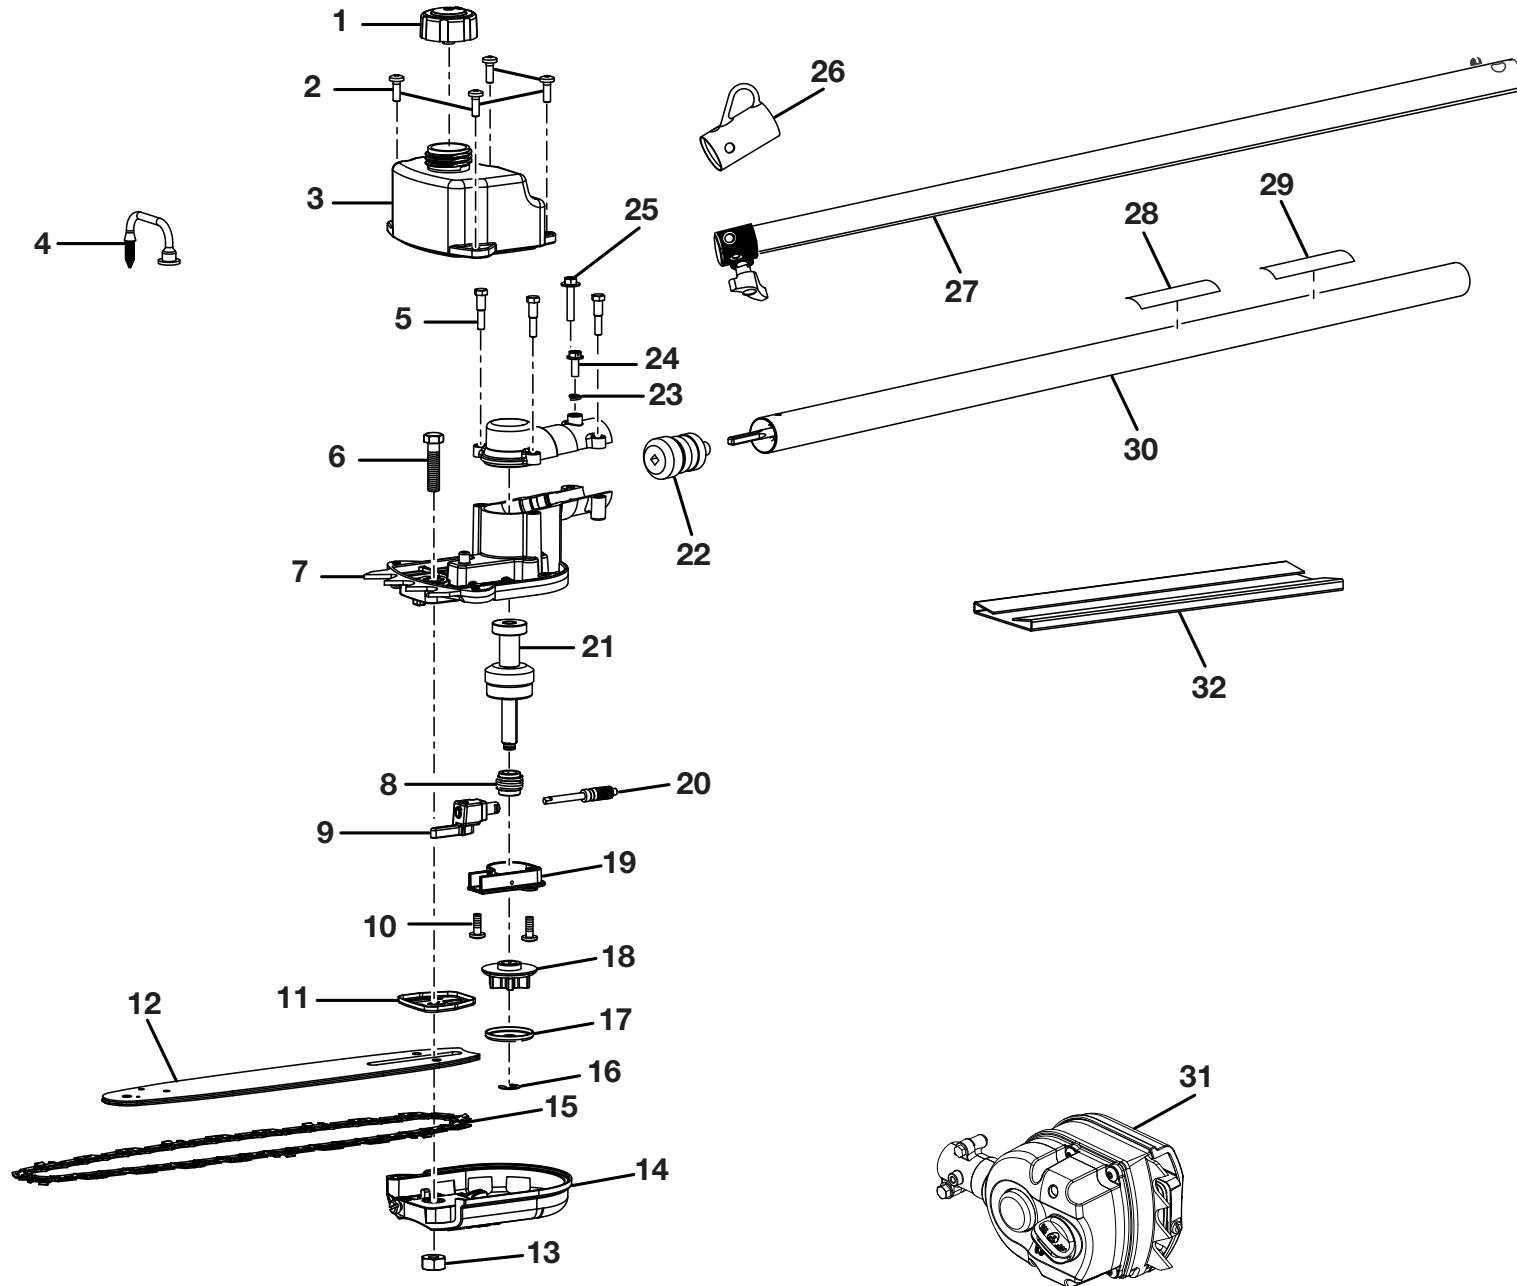

RYOBI TP26 GAS PRUNER
MODEL NO. RY52604/R52907

FIGURE B

**RYOBI TP26 GAS PRUNER
MODEL NO. RY52604/R52907**

PARTS LIST (FIGURE B)

KEY NO.	PART NUMBER	DESCRIPTION	QTY	KEY NO.	PART NUMBER	DESCRIPTION	QTY
1	308680010	Oil Cap Assembly.....	1	18	610618001	Sprocket.....	1
2	660934003	Screw (M5 x 18 mm).....	4	19	308520001	Oil Pump Housing w/Cam Pin Assembly.....	1
3	580877001	Oil Tank Cover Assembly.....	1	20	308524001	Pinion Gear & Plunger Assembly.....	1
4	308513001	Oil Pickup Assembly.....	1	21	308519001	Output Shaft Assembly.....	1
5	660913001	Screw (M5 x 25 mm).....	3	22	308514001	Pinion and Bearing Assembly.....	1
6	660910002	Screw (M8 x 35 mm).....	1	23	678284001	Lock Washer (5 mm).....	1
7	308532002	Gear Case Assembly.....	1	24	660911001	Screw (M5 x 15 mm).....	1
8	610617001	Worm Gear.....	1	25	660935001	Screw (M5 x 25 mm).....	1
9	308523001	Oil Pump Seal Assembly.....	1	26	518019002	Hanger Cap.....	1
10	660912001	Screw (M5 x 13 mm).....	2	27	308010006	Intermediate Boom Assembly.....	1
11	638282001	Bar Pad Plate.....	1	28	940726013	Logo Label.....	1
12	671834008	Guide Bar.....	1	29	940657030	Warning Label.....	1
13	678355001	Hex Nut (M8).....	1	30	120530008	Lower Drive Shaft Assembly (Incl. Key No. 28-29).....	1
14	120530009	Bar Clamp Assembly.....	1	31	308400005	Gear Head Assembly (Incl. Key Nos. 1-11, 13-14 and 16-25).....	1
15	690583003	Chain (10 in.).....	1	32	518405001	Scabbard.....	1
16	678354001	E-ring (Ø6 mm).....	1				
17	631060001	Cupped Washer.....	1