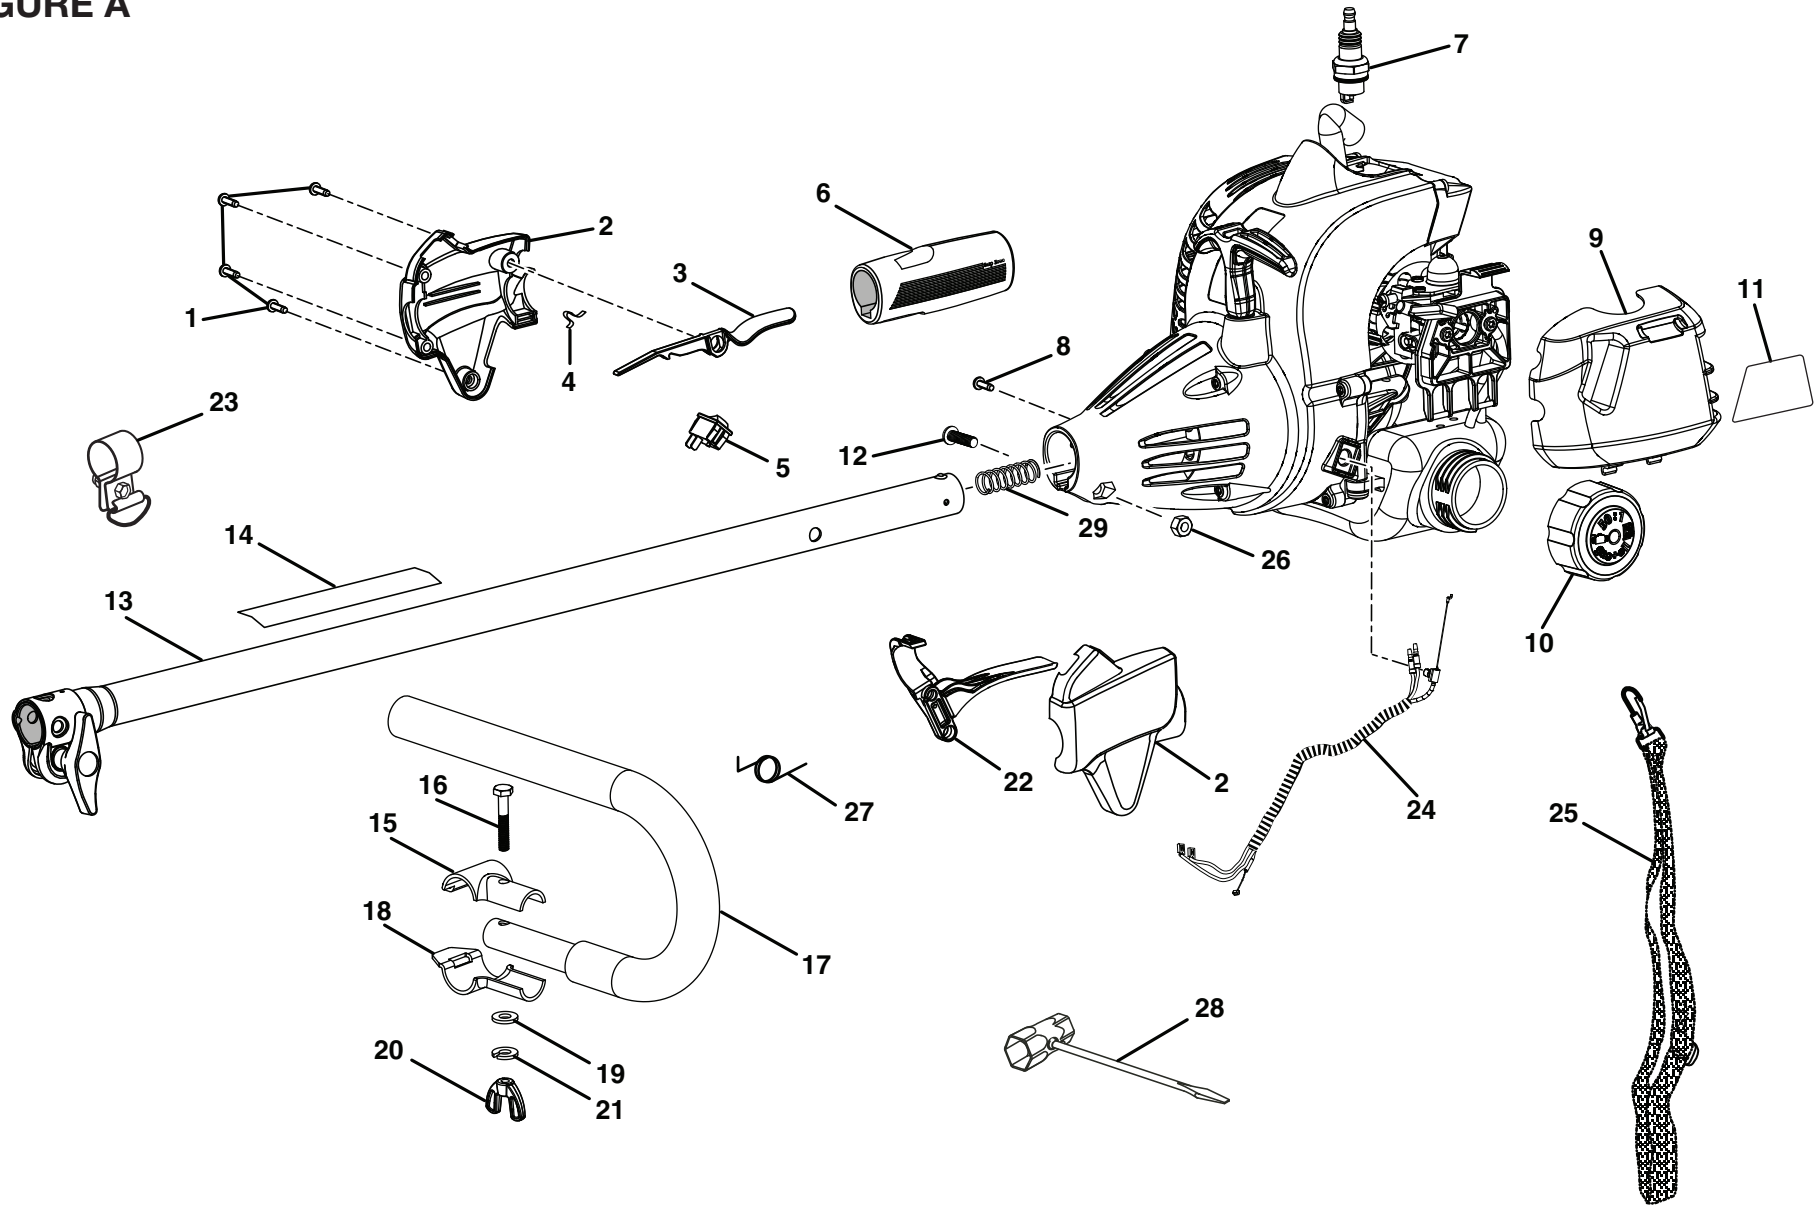

RYOBI TP26 GAS PRUNER  
MODEL NO. RY52604/R52907

FIGURE A

**RYOBI TP26 GAS PRUNER  
MODEL NO. RY52604/R52907**

**PARTS LIST (FIGURE A)**

<b>KEY NO.</b>	<b>PART NUMBER</b>	<b>DESCRIPTION</b>	<b>QTY</b>	<b>KEY NO.</b>	<b>PART NUMBER</b>	<b>DESCRIPTION</b>	<b>QTY</b>
1	660563002	Screw (M4 x 20 mm) .....	4	19	678013001	Washer .....	1
2	308869002	Control Handle Assembly .....	1	20	518949001	Wing Nut (1/4-20) .....	1
3	518695001	Trigger Lock .....	1	21	678012001	Lock Washer .....	1
4	638431001	Strap Hanger .....	1	22	518696001	Throttle Trigger .....	1
5	760700002	Switch (Momentary Contact).....	1	23	308224001	Strap Hanger Assembly .....	1
6	570234002	Rear Handle .....	1	24	308842004	Throttle and Lead Assembly (Incl. Key No. 5) .....	1
7	870174001	Spark Plug (Champion RCJ6Y) .....	1	25	308487001	Shoulder Harness.....	1
8	660634001	Screw (8-16 x 5/16 in., Torx T.F.) .....	1	26	678029002	Hex Nut (M6) .....	1
9	518777001	Air Filter Cover .....	1	27	690694002	Spring .....	1
10	308680001	Fuel Cap Assembly (1.5 in. Diameter) .....	1	28	660881001	Combination Wrench .....	1
	300758006	Fuel Cap Assembly (2 in. Diameter) .....	1	29	690140011	Compression Spring .....	1
11	940686026	Starting Label .....	1				
12	660697002	Bolt (M6 x 20 mm).....	1		<b>Not Shown:</b>		
13	308470004	Upper Boom Assembly .....	1		987000428	Operator's Manual (960736002).....	1
14	940657034	Warning Decal .....	1		940705011	Logo Label .....	1
15	638564001	Handle Bar Clamp Top "J" .....	1		940991029	Model Label (TP26) .....	1
16	660643001	Bolt (1/4-20 x 1-1/2 in., Hex Hd.) .....	1		3-12-09 (REV:00)		
17	308046005	"J" Handle w/Grip .....	1				
18	638565001	Handle Bar Clamp Bottom "J" .....	1				