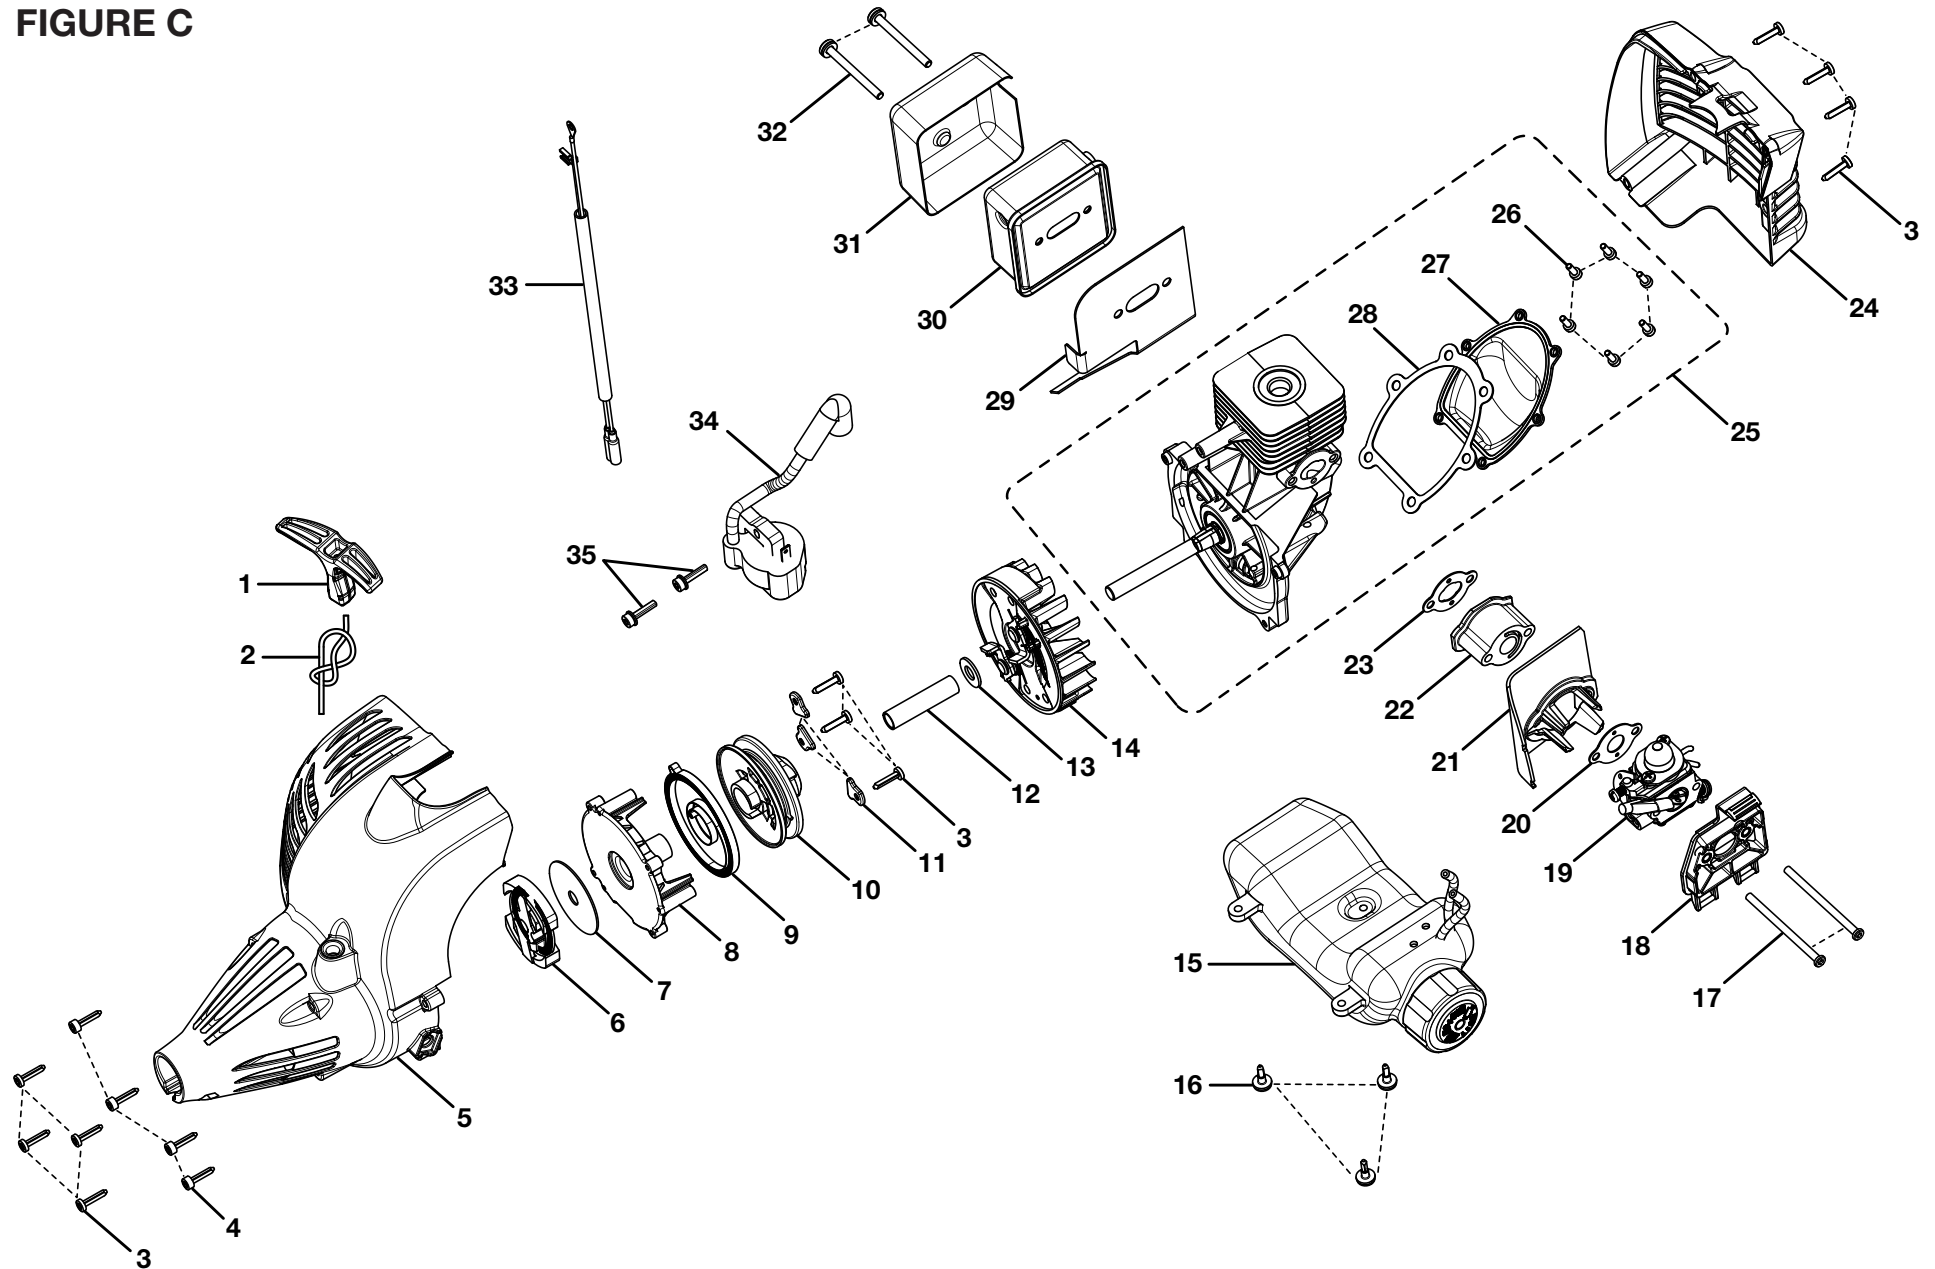

RYOBI TP26 GAS PRUNER
MODEL NO. RY52604/R52907

FIGURE C

**RYOBI TP26 GAS PRUNER
MODEL NO. RY52604/R52907**

PARTS LIST (FIGURE C)

KEY NO.	PART NUMBER	DESCRIPTION	QTY	KEY NO.	PART NUMBER	DESCRIPTION	QTY
1	511731001	Starter Grip.....	1	19	308054013	Carburetor Assembly	1
2	900849002	Starter Rope.....	1	20	901552001	Outer Heat Dam Gasket.....	1
3	660466001	Screw (M4 x 18 mm)	11	21	518685001	Air Baffle.....	1
4	660970001	Screw (M4 x 16 mm)	4	22	518497001	Heat Dam	1
5	308671009	Starter Housing Assembly	1	23	901551001	Inner Heat Dam Gasket.....	1
6	300960002	Clutch Assembly	1	24	518504002	Rear Housing	1
7	638090001	Washer	1	25	308892003	Short Block Assembly.....	1
8	518692001	Starter Baffle	1	26	660925003	Screw (M4 x 12 mm)	6
9	638033001	Spring and Container	1	27	638337001	Crankcase Cover.....	1
10	310022001	Easy Starter Assembly	1	28	901550001	Crankcase Cover Gasket	1
11	638389001	Pulley Retainer	3	29	901452001	Muffler Gasket.....	1
12	638284002	Spacer Tube	1	30	308990011	Muffler Assembly	1
13	650017001	Washer	1	31	638442001	Muffler Housing.....	1
14	308811001	Flywheel Assembly.....	1	32	660638003	Muffler Bolt (10-24 x 2-1/8 in.)	2
15	308675021	Fuel Tank and Cap Assembly.....	1	33	308863003	Electrical Lead Wire Assembly.....	1
16	660970002	Screw (M4)	3	34	850108002	Ignition Module	1
17	660454001	Bolt (M5 x 70 mm).....	2	35	660968001	Screw (M4 x 19 mm)	2
18	518766001	Air Box Base	1