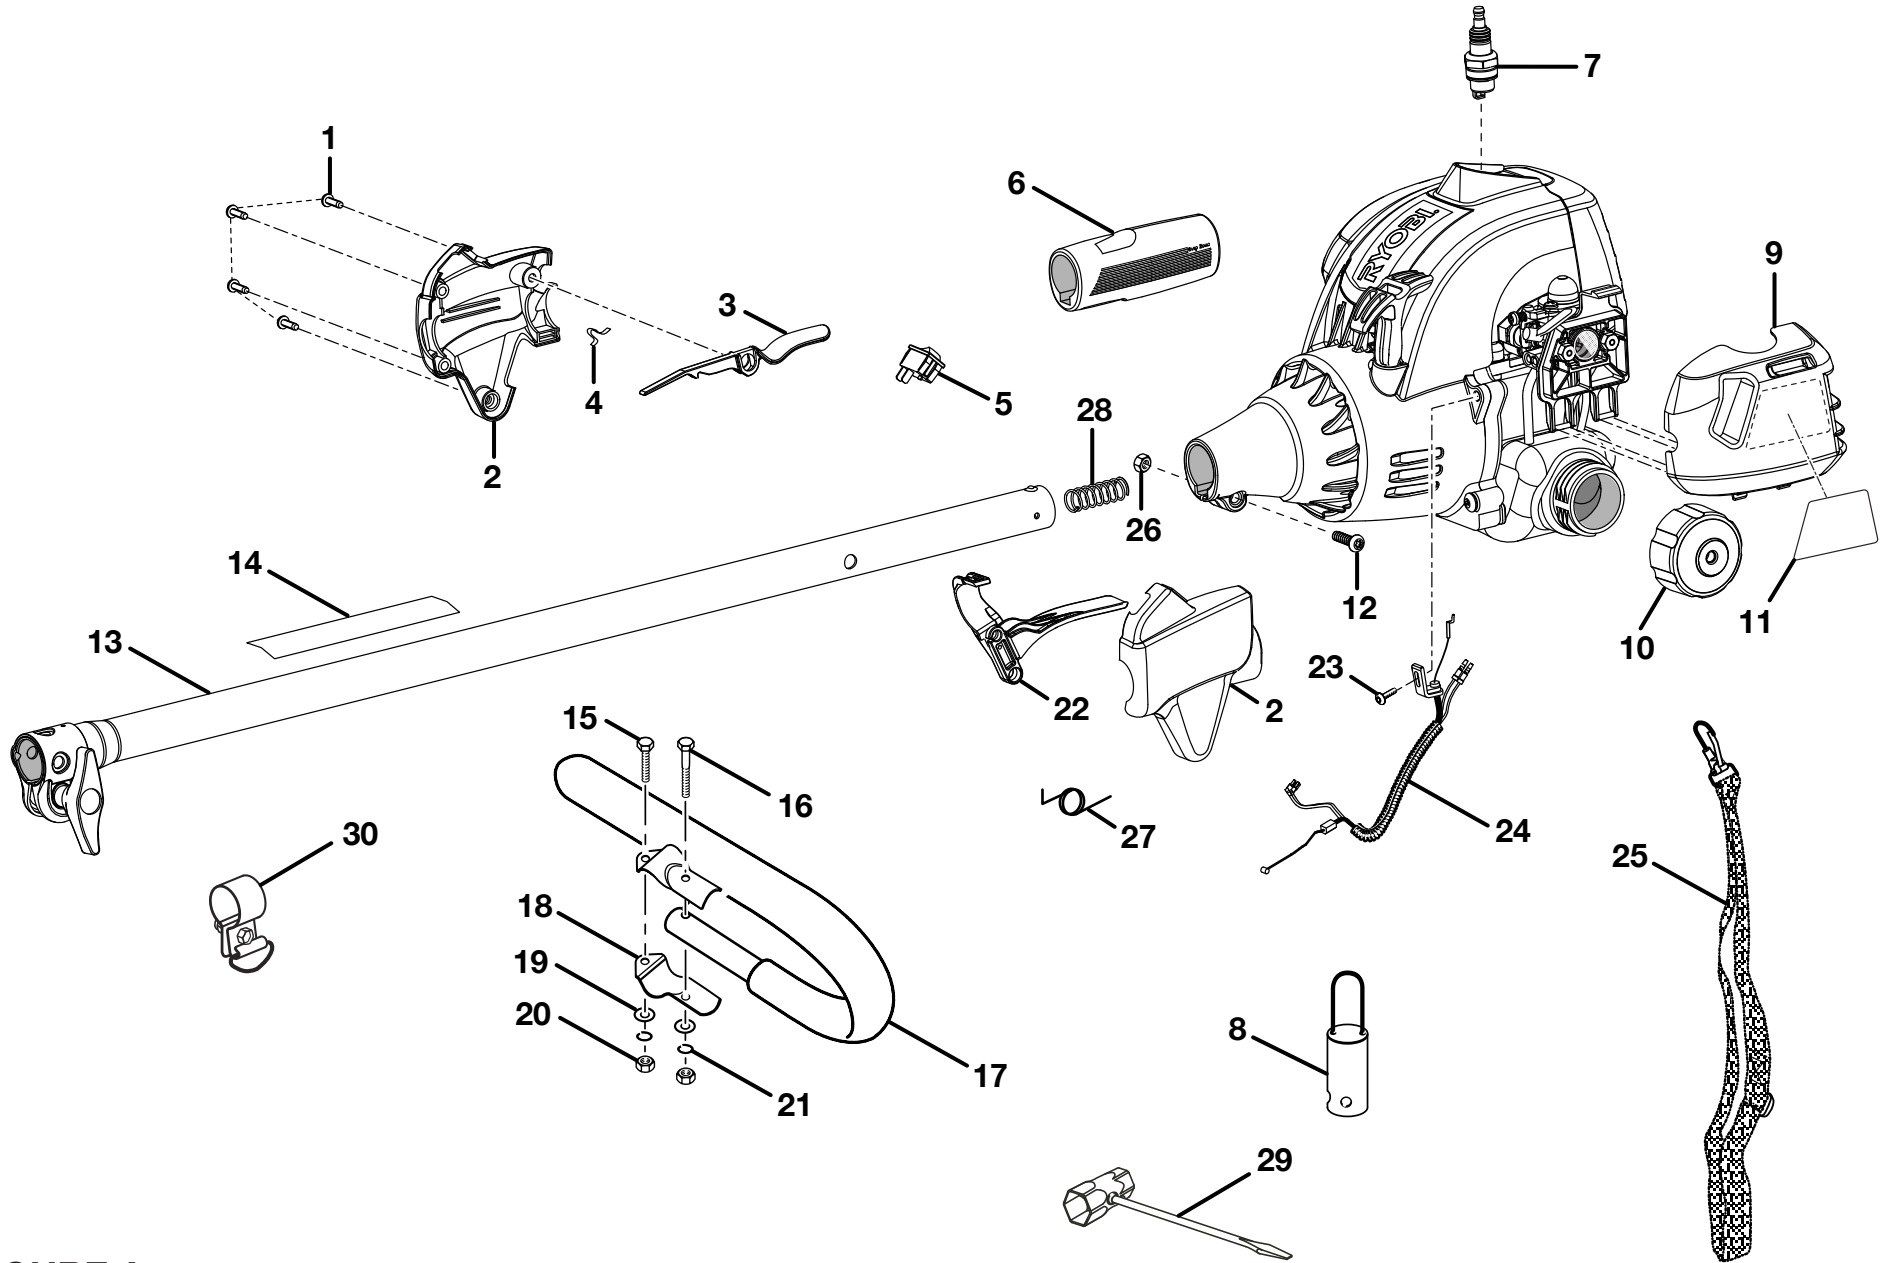

RYOBI TP30 GAS PRUNER – MODEL NO. RY52504/R52905

FIGURE A

RYOBI TP30 GAS PRUNER – MODEL NO. RY52504/R52905

PARTS LIST (FIGURE A)

KEY NO.	PART NUMBER	DESCRIPTION	QTY	KEY NO.	PART NUMBER	DESCRIPTION	QTY
1	660563002	Screw (M4 x 20 mm)	4	17	308046001	“J” Handle w/Grip	1
2	308869002	Control Handle Assembly	1	18	638014001	Handle Bar Clamp.....	2
3	518695001	Trigger Lock	1	19	678013001	Washer	2
4	638431001	Strap Hanger.....	1	20	678016001	Hex Nut (1/4-20).....	2
5	760700002	Switch (Momentary Contact)	1	21	678012001	Lock Washer	2
6	570234002	Rear Handle	1	22	518696001	Throttle Trigger	1
7	870174001	Spark Plug (Champion RCJ6Y).....	1	23	660616001	Screw (10-24 x 7/8 in.)	1
8	518019001	Hanger Cap.....	1	24	308439003	Throttle and Lead Assembly (Incl. Key No. 5).....	1
9	518777001	Air Filter Cover	1	25	308487001	Shoulder Harness.....	1
10	300758006	Fuel Cap Assembly	1	26	678029002	Hex Nut (M6)	1
11	940686026	Starting Label.....	1	27	690694002	Spring.....	1
12	660697002	Bolt (M6 x 20 mm).....	1	28	640140011	Compression Spring	1
13	308470004	Upper Boom Assembly	1	29	631055006	Combination Wrench	1
14	940627024	Warning Decal.....	1	30	308224001	Strap Hanger Assembly	1
15	660643002	Short Bolt (1/4-20 x 1 in., Hex Hd.).....	1		987000194	Operator’s Manual (960703003)	
16	660643001	Long Bolt (1/4-20 x 1-1/2 in., Hex Hd.).....	1		4-26-10		
					(REV:01)		