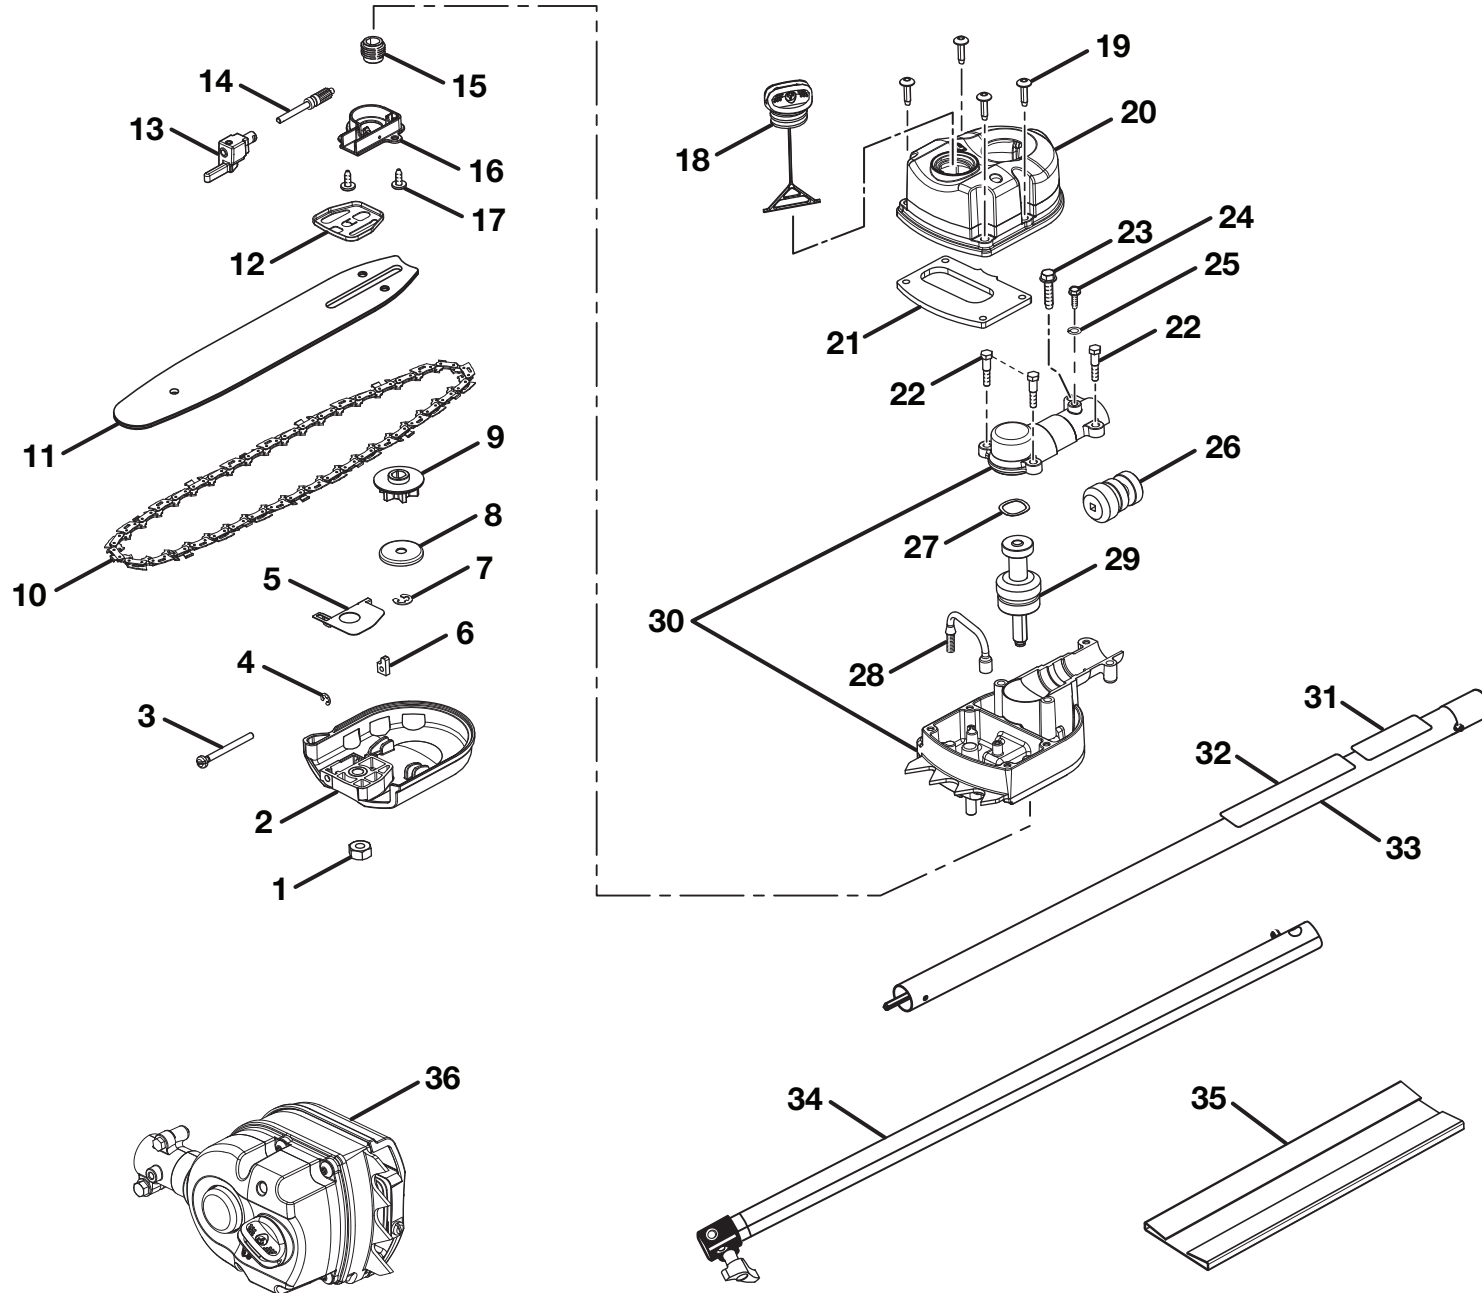

RYOBI TP30 GAS PRUNER – MODEL NO. RY52504/R52905

FIGURE B

RYOBI TP30 GAS PRUNER – MODEL NO. RY52504/R52905

PARTS LIST (FIGURE B)

KEY NO.	PART NUMBER	DESCRIPTION	QTY	KEY NO.	PART NUMBER	DESCRIPTION	QTY
1	678355001	Bar Nut (M8).....	1	20	308512001	Drivecase Cover Assembly	1
2	308521001	Bar Clamp Assembly.....	1	21	901374001	Oil Cover Gasket.....	1
3	660936001	Guide Bar Adjustment Screw (M5 x 50 mm).....	1	22	660913001	Screw (M5 x 25 mm, Shoulder Screw).....	3
4	678353001	Retaining Ring (4 mm).....	1	23	660935001	Screw (M5 x 25 mm)	1
5	638281001	Guide Bar Plate	1	24	660911001	Screw (M5 x 15 mm)	1
6	678356001	Guide Bar Adjusting Pin (M5).....	1	25	678284001	Spring Washer (M5).....	1
7	678354001	E-ring (6 mm).....	1	26	308514001	Pinion Gear Assembly	1
8	631060001	Cupped Washer	1	27	638277001	Wavy Washer.....	1
9	610618001	Sprocket.....	1	28	308513001	Pick-up Tube Assembly	1
10	308426002	Chain (3/8, .043, 10).....	1	29	308519001	Output Shaft Assembly	1
11	671834006	Guide Bar	1	30	308627001	Gear Case and Cover Assembly	1
12	638282001	Bar Pad Plate	1	31	940627024	Expand-it Label.....	1
13	308523001	Oil Pump Seal Assembly.....	1	32	940654012	Warning Label	1
14	308524001	Oil Pinion Gear & Plunger.....	1	33	308425001	Pruner Attachment Shaft Assembly (Incl. Key. Nos. 31 and 32)	1
15	610617001	Worm Gear	1	34	308010006	Extension Shaft Assembly	1
16	308520001	Oil Pump Housing w/Cam Pin Assembly.....	1	35	518405001	Scabbard.....	1
17	660912001	Screw (M5 x 13 mm)	2	36	308400001	Pruner Attachment Assembly (Incl. Key. Nos. 1-9 and 12-30).....	1
18	300949002	Oil Cap With Retainer.....	1				
19	660934001	Screw (M5 x 18 mm)	4				