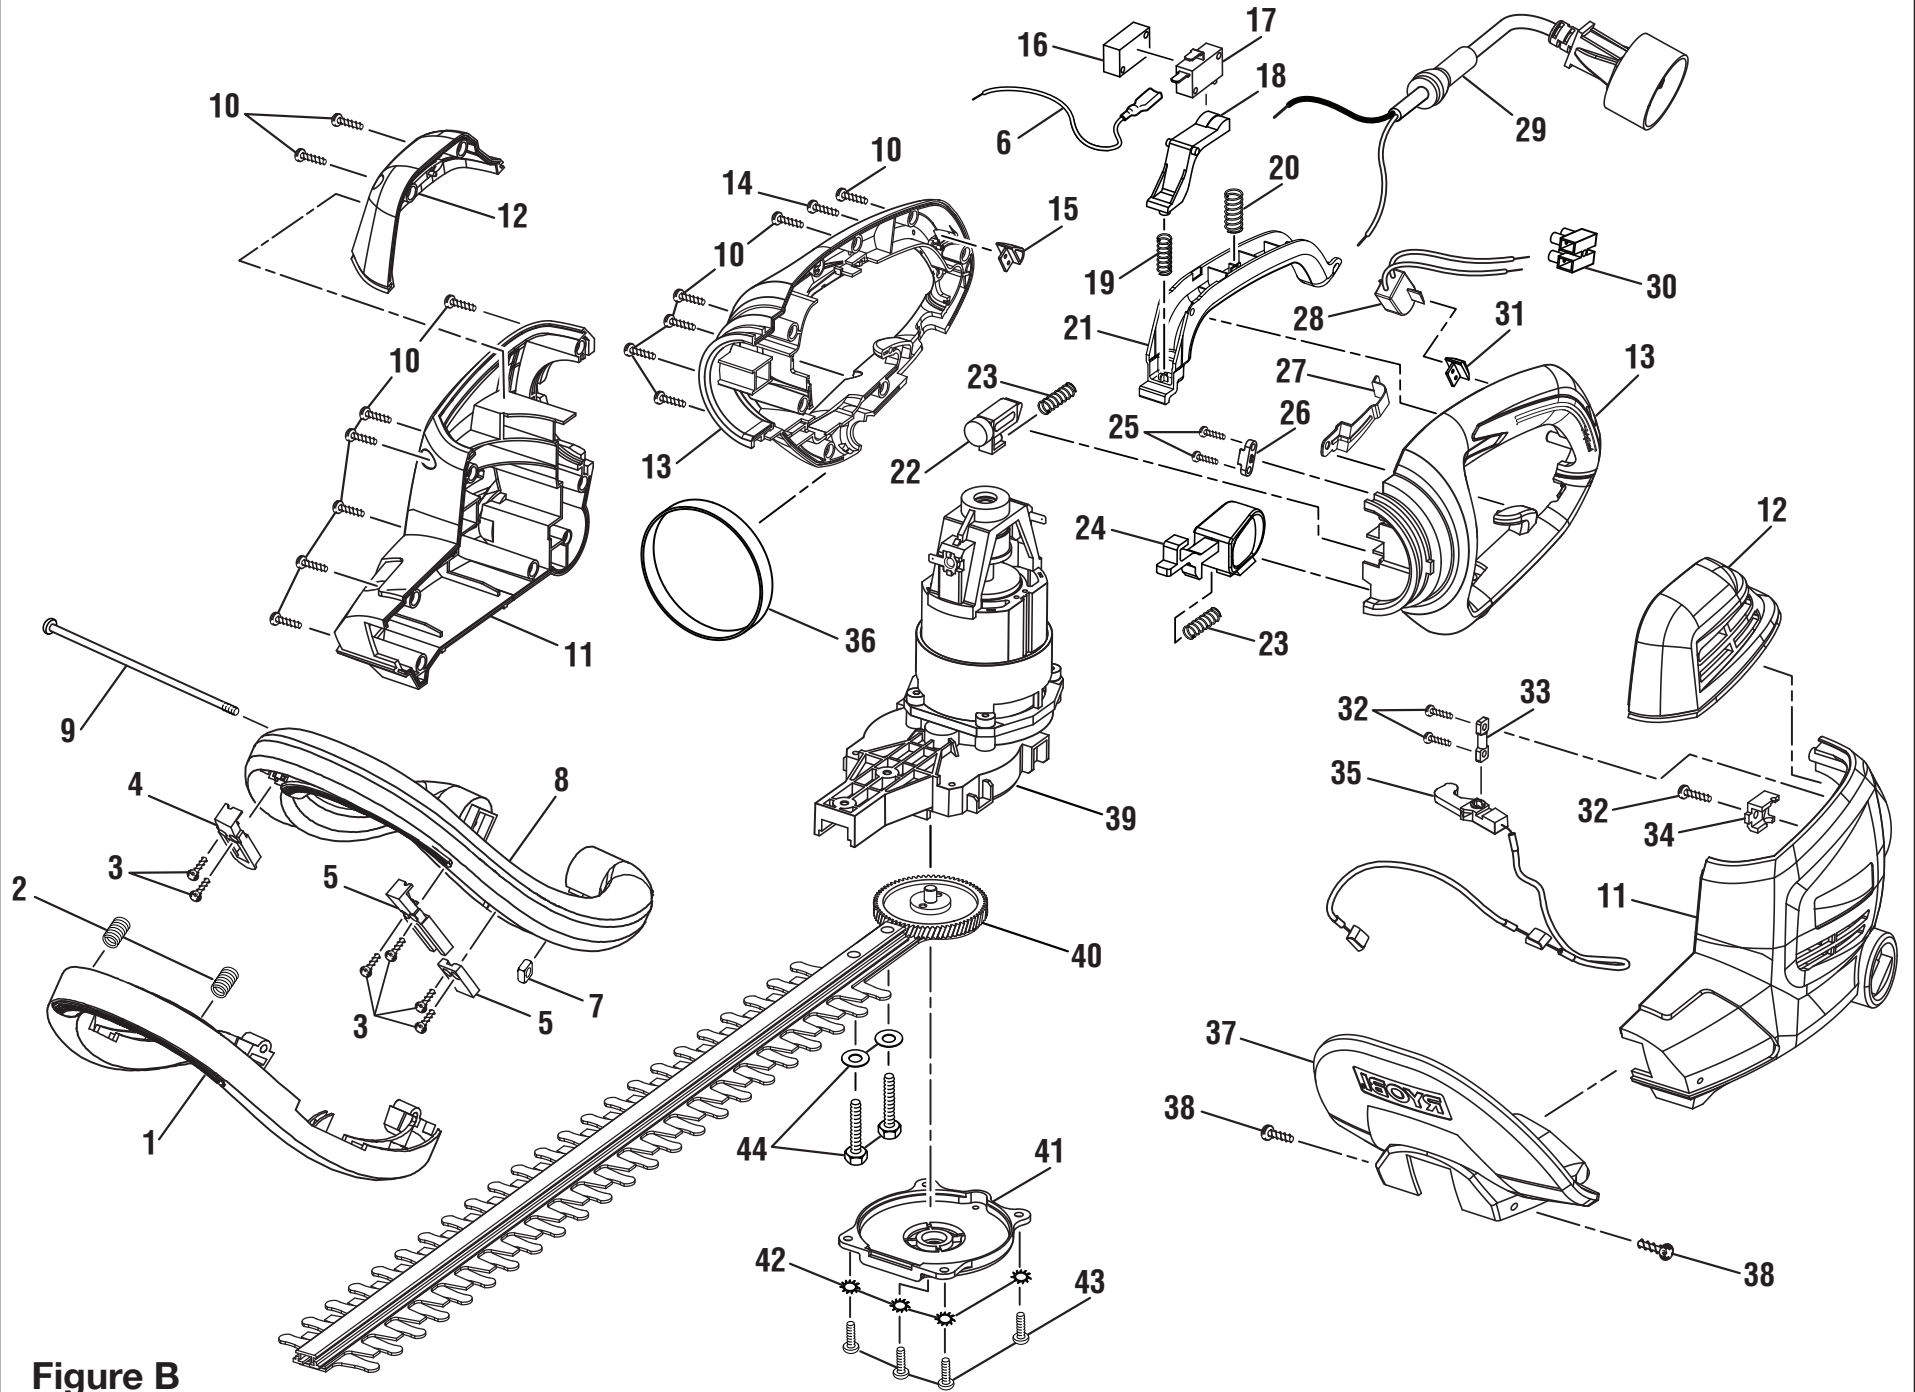

RYOBI HEDGE TRIMMER – MODEL NUMBER RY44140

Figure B

PARTS LIST (FIGURE B)

KEY NO.	PART NUMBER	DESCRIPTION	QTY	KEY NO.	PART NUMBER	DESCRIPTION	QTY
1	34105441G	Front Handle Switch	1	25	32201441G	Screw (M3.5 x 10 mm).....	2
2	33215441G	Compression Spring	2	26	34116441G	Cord Clamp.....	1
3	32204166G	Screw (M3 x 8 mm).....	6	27	34119441G	Cord Retainer.....	1
4	34107166G	Cable Clamp (A).....	1	28	36901458G	Power Idicator.....	1
5	31303166G	Cable Clamp (B).....	1	29	31101458G	Power Cord.....	1
6	31901441G	Lead w/Terminal.....	1	30	36404167G	Terminal Block.....	1
7	32203166G	Front Handle Nut (M4).....	1	31	34121441G	Indicator Bracket (Right).....	1
8	34101166G	Front Handle	1	32	3220203AG	Screw (M2.9 x 12 mm).....	3
9	32202166G	Bolt (M4 x 146 mm).....	1	33	33208441G	Pivot Shaft	1
10	3220313AG	Screw (M4 x 14 mm).....	14	34	34115441G	Clip.....	1
11	31101441G	Housing Assembly	1	35	31103441G	Wiring Harness.....	1
12	31104441G	Motor Cover Assembly	1	36	34114441G	Ring.....	1
13	31102441G	Handle Assembly	1	37	34106441G	Guard	1
14	3220905G	Screw (M4 x 12 mm).....	1	38	32201458G	Screw (M3.5 x 10 mm).....	2
15	34120441G	Indicator Bracket (Left)	1	39	36100458G	Motor Assembly.....	1
16	34201458G	Rubber Washer	1	40	31100458G	Blade Assembly	1
17	36303152G	Switch	1	41	31102458G	Gearbox Cover.....	1
18	34109441G	Switch Actuator	1	42	3290350AG	Washer (M4).....	4
19	33210441G	Compression Spring	1	43	3220511AG	Screw (M4 x 12 mm).....	4
20	33402161AG	Compression Spring	1	44	31201459G	Fastener Assembly	2
21	34108441G	Switch Trigger	1		NOT SHOWN		
22	34110441G	Pole.....	1		988000432	Operator's Manual	
23	33214441G	Compression Spring	2		3-31-11		
24	34107441G	Rotating Handle Knob	1		(Rev:02)		