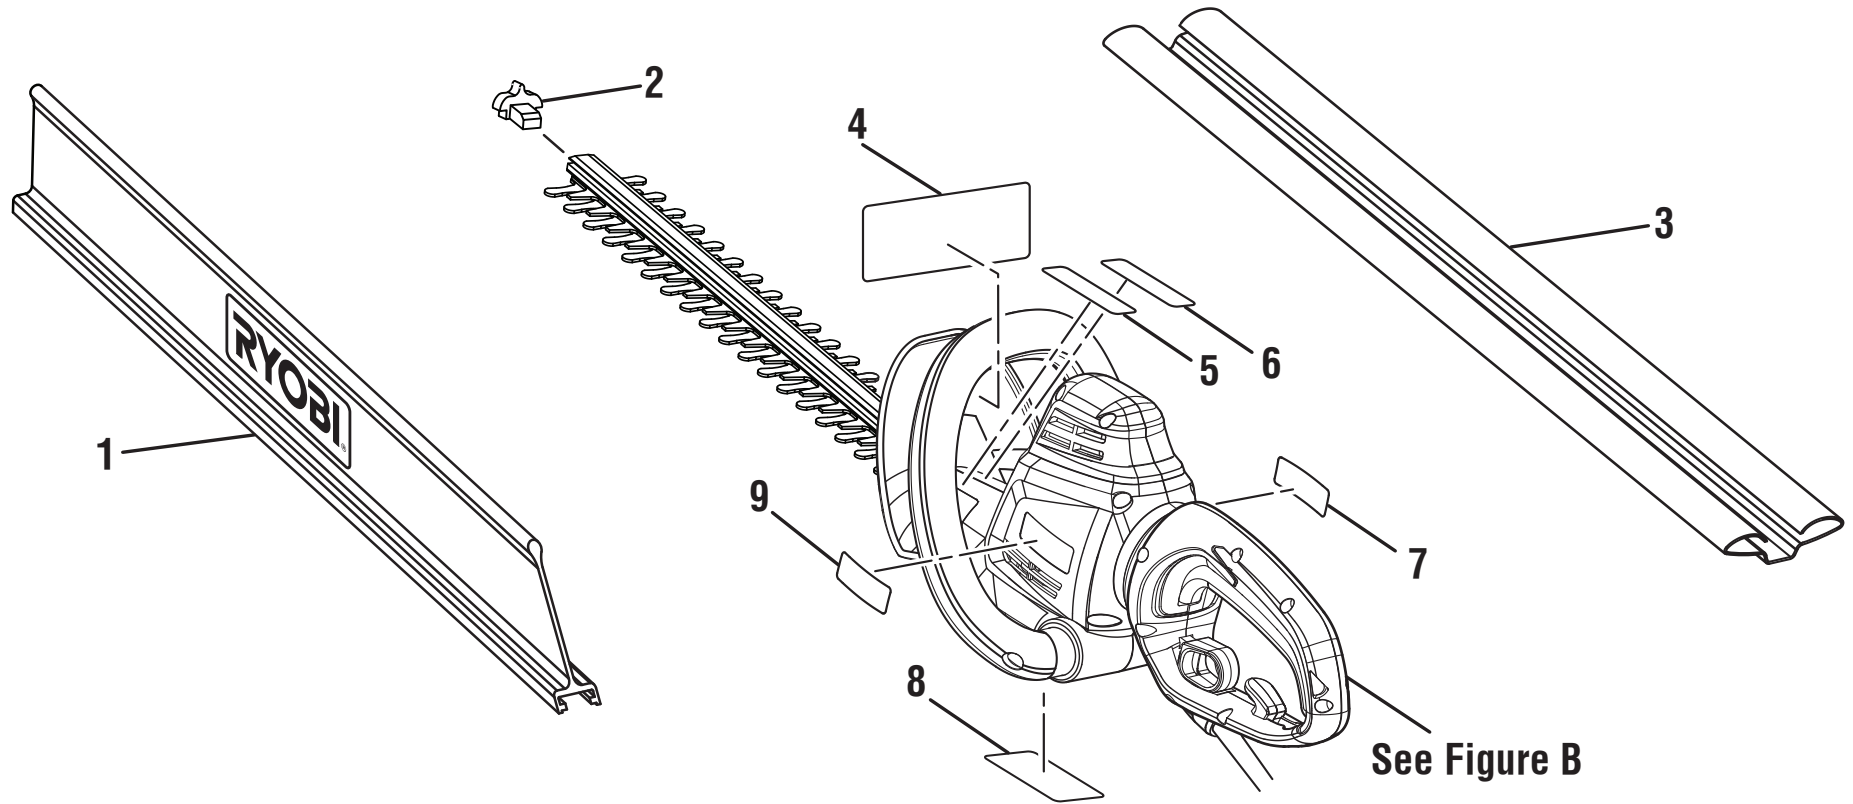

RYOBI HEDGE TRIMMER – MODEL NUMBER RY44140

The model number will be found on a label attached to the motor housing. Always mention the model number in all correspondence regarding your **HEDGE TRIMMER** or when ordering replacement parts.

Figure A

PARTS LIST (FIGURE A)

KEY NO.	PART NUMBER	DESCRIPTION	QTY	KEY NO.	PART NUMBER	DESCRIPTION	QTY
1	34107458G	Debris Deflector	1	6	099902001901	Icon Warning Label (Right).....	1
2	34201162G	Deflector Retainer	1	7	099902001905	Logo Label	1
3	33211442G	Blade Cover	1	8	099902001904	Data Label.....	1
4	099902001902	Guard Warning Label	1	9	099902001903	Replacement Parts Warning Label	1
5	099902001900	Icon Warning Label (Left).....	1				