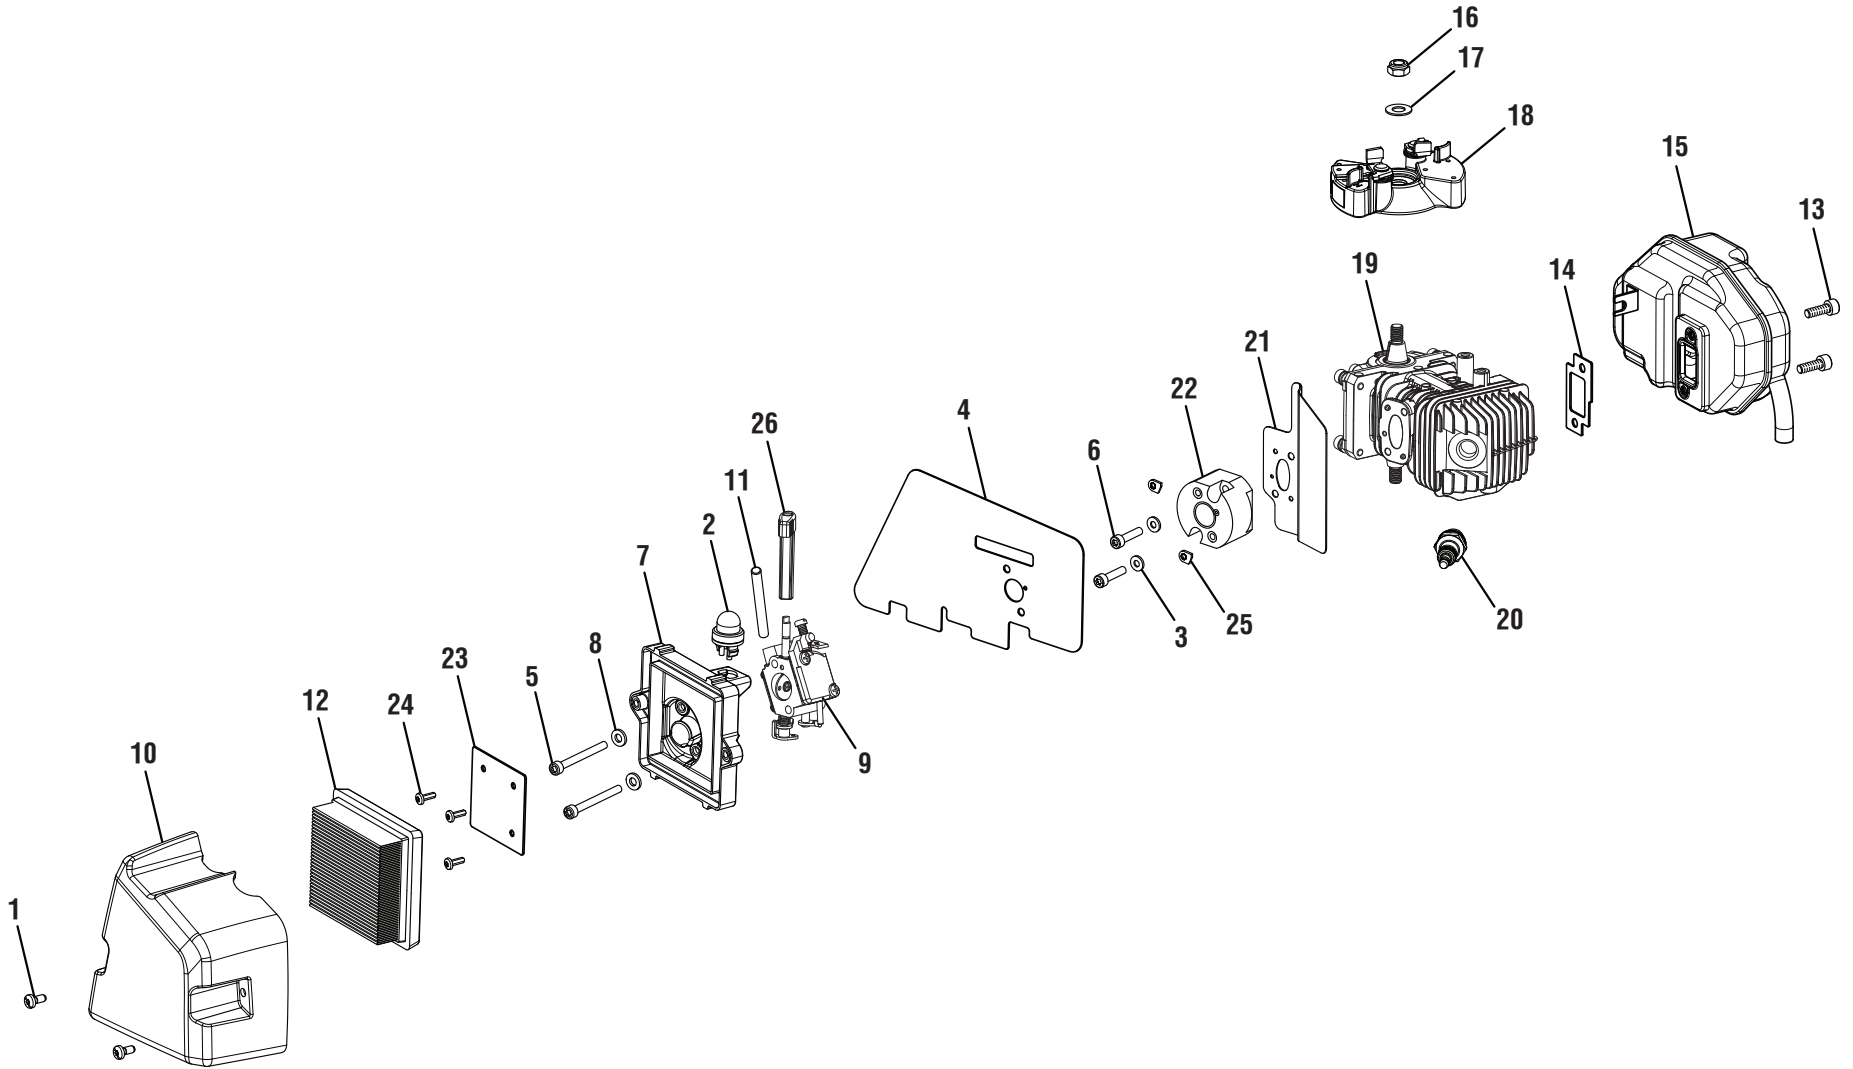

RYOBI WHEELED BLOWER – MODEL NO. RY42WB

FIGURE C

RYOBI WHEELED BLOWER – MODEL NO. RY42WB

The model number will be found on a label attached to the housing. Always mention the model number in all correspondence regarding your **BLOWER** or when ordering replacement parts.

PARTS LIST (FIGURE C)

KEY NO.	PART NUMBER	DESCRIPTION	QTY
1	660651009	Screw	2
2	300780002	Primer Assembly	1
3	678343002	Spring Washer (M5)	2
4	562927009	Gasket.....	1
5	660347001	Screw (M5 x 50 mm, Soc. Hd.).....	2
6	661832001	Screw (M5 x 0.8 in.)	2
7	523923001	Air Box Base	1
8	671080001	Washer (ID5.8 x OD11.5 x 1.7t)	2
9	308054132	Carburetor (Inc. Key No. 26)	1
10	523924001	Air Box Cover.....	1
11	570373049	Fuel Line	1
12	900777005	Air Filter.....	1
13	660612001	Bolt (1/4-20 x 18 mm).....	2
14	901653007	Gasket.....	1
15	309330004	Exhaust Assembly	1
16	678067001	Lock Nut (M8)	1
17	631049001	Washer (ID9 x OD17.7 x 1.1t)	1
18	309013004	Flywheel Assembly	1
19	309842001	Short Block Assembly	1
20	870170001	Spark Plug (RCJ4).....	1
21	562927003	Gasket.....	1
22	524583001	Heat Dam.....	1
23	638091011	Spacer.....	1
24	660345001	Screw (M4 x 12 mm, Pan Hd.).....	3
25	638980003	Washer (Heat Dam).....	2
26	524556007	Choke Lever.....	1