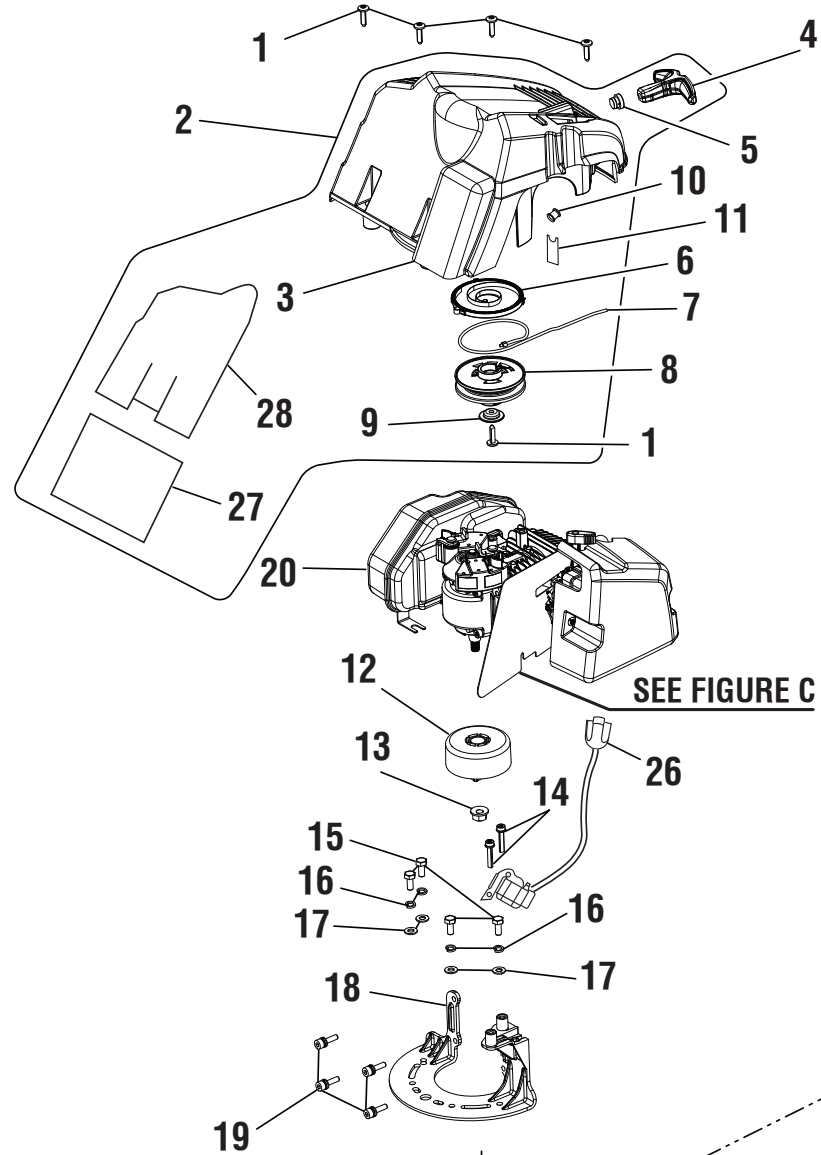

RYOBI WHEELED BLOWER – MODEL NO. RY42WB

FIGURE B

RYOBI WHEELED BLOWER – MODEL NO. RY42WB

The model number will be found on a label attached to the housing. Always mention the model number in all correspondence regarding your **BLOWER** or when ordering replacement parts.

PARTS LIST (FIGURE B)

KEY NO.	PART NUMBER	DESCRIPTION	QTY	KEY NO.	PART NUMBER	DESCRIPTION	QTY
1	660629005	Screw (10-14 x 19 mm, T25 Torx Truss Hd.).....	9	15	661431003	Screw (M6 x 14 mm, Hex Soc. Hd.)	4
2	308563027	Engine Cover w/Starter Assembly (Inc. Key Nos. 3-11 and 27-28).....	1	16	693001001	Spring Washer (ID6.4 x 1.6t)	4
3	524587004	Motor Cover.....	1	17	693002001	Washer (OD12.9 x ID6.6 x 1.2t)	4
4	511731004	Starter Grip	1	18	634062001	Engine Mount.....	1
5	638088002	Eyelet	1	19	660344007	Screw w/Washers (M5 x 20 mm, Hex Soc. Hd.).....	7
6	638033001	Container Spring Assembly	1	20	311017006	Power Head Assembly	1
7	900849002	Starter Rope.....	1	21	523921003	Inner Volute	1
8	521519001	Solid Pulley	1	22	518265004	Fan	1
9	638980001	Starter Cap	1	23	524586003	Outer Volute	1
10	638088004	Eyelet	1	24	531133001	Intake Cover.....	1
11	522600003	Eyelet Support	1	25	660629002	Screw (10-14 x 18 mm, T25 Torx Pan Hd.).....	3
12	679052003	Fan Disk.....	1	26	291424005	Ignition Module	1
13	678018001	Flange Lock Nut (M8, Left Hand Threads).....	1	27	650023006	Foil Tape.....	1
14	660613001	Screw w/Washer (M5 x 25 mm, T-25 Torx Pan Hd.)	3	28	902735001	Insulation.....	
				29	700150003	Heat Shield Tape.....	1