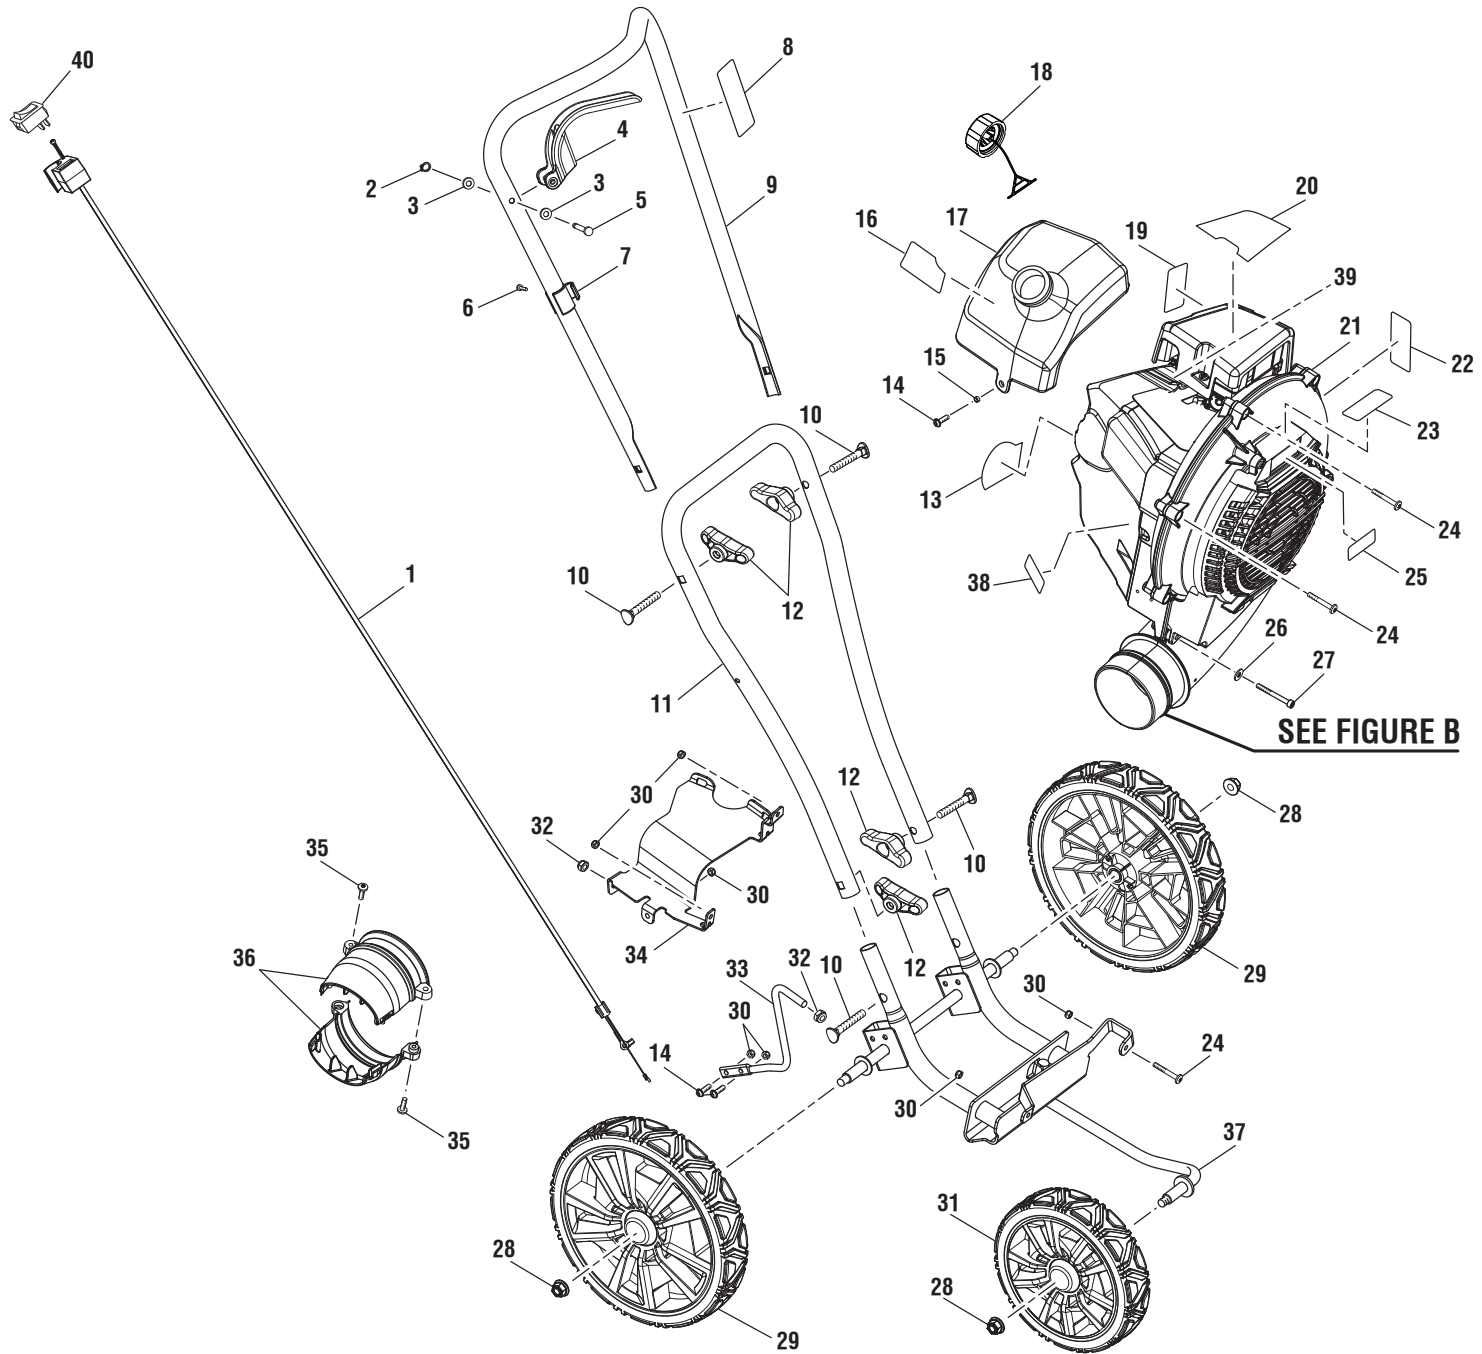

RYOBI WHEELED BLOWER – MODEL NO. RY42WB

FIGURE A

RYOBI WHEELED BLOWER – MODEL NO. RY42WB

The model number will be found on a label attached to the housing. Always mention the model number in all correspondence regarding your **BLOWER** or when ordering replacement parts.

PARTS LIST (FIGURE A)

KEY NO.	PART NUMBER	DESCRIPTION	QTY	KEY NO.	PART NUMBER	DESCRIPTION	QTY
1	290298006	Lead Wire and Throttle Cable Assembly	1	23	940657229	Warning Icon Label (Inlet)	1
2	678135001	Retaining Ring.....	1	24	662466001	Screw (M5 x 35 mm, T25 Torx Pan Hd.)	3
3	590462002	Fiber Washer (OD12.5 x ID6.35 x 2t)	2	25	940705355	Logo Label (Ryobi).....	1
4	518256003	Trigger	1	26	678341001	Washer (OD14 x ID5.1 x 1.4t)	1
5	638132001	Pin.....	1	27	660347003	Cap Screw (M5 x 45 mm, T25 Torx Soc. Hd.)	1
6	660669001	Screw (8-16 x 1/2 in., Pan Hd.).....	1	28	662082001	Lock Nut (3/8-16 in.)	3
7	519801001	Cable Clip	1	29	330072001	Rear Wheel Assembly.....	2
8	940657228	Warning Icon Label (Handle).....	1	30	678509001	Lock Nut (M5)	7
9	309019003	Upper Handle Assembly	1	31	330073001	Front Wheel Assembly	1
10	661527001	Carriage Bolt (M8 x 60 mm).....	4	32	678067001	Lock Nut (M8)	2
11	638740002	Center Handle.....	1	33	695579001	Support Rod	1
12	310262004	Knob Assembly.....	4	34	637445001	Bracket.....	1
13	940705357	Model/Performance Label	1	35	660629005	Screw (10-14 x 3/4 in., Tri-Round T.F.).....	2
14	660917003	Screw (M5 x 16 mm, T25 Torx Pan Hd.)	3	36	531134001	Nozzle	2
15	679041001	Bushing	1	37	312075001	Frame Assembly	1
16	940851183	E85 Label.....	1	38	940654088	Combustion Label.....	1
17	390027001	Fuel Tank Assembly (Inc. Key No. 18).....	1	39	903269002	Fuel Line Padding	1
18	310816015	Fuel Cap Assembly	1	40	760961002	Stop Switch (Momentary Contact)	
19	940851184	Choke Label.....	1		Not Shown		
20	940705356	Starting Instructions Label.....	1		991000907	Operator's Manual (960087144)	
21	See Fig. B	Power Head Assembly	1		9-27-18		
22	940657230	Hot Surface Label	1		(Rev:03)