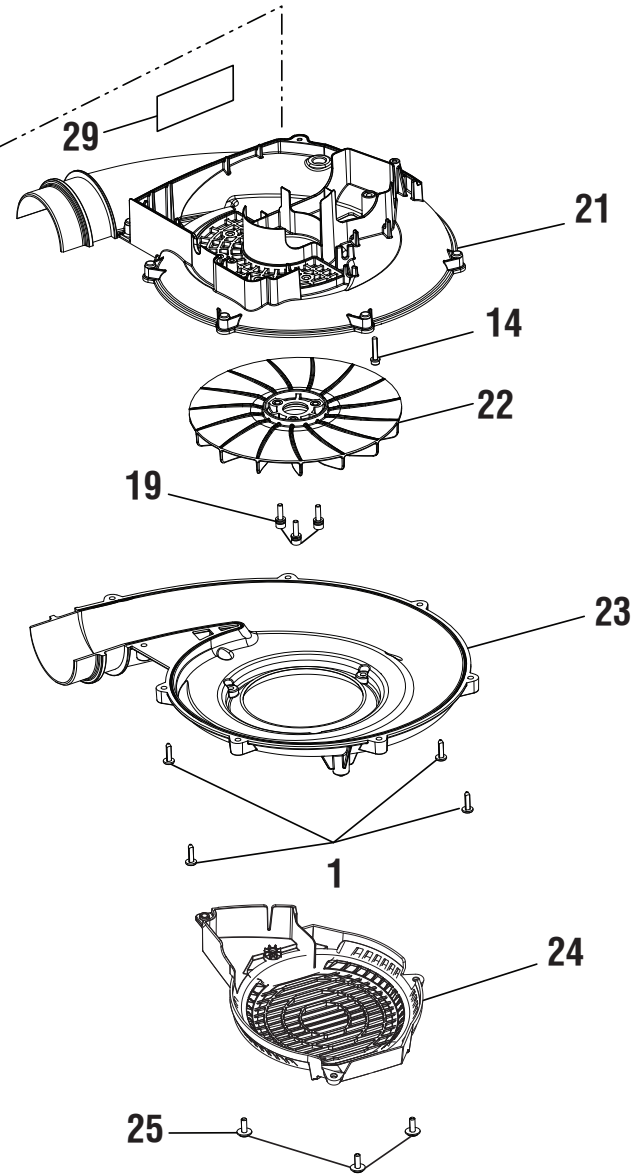

RYOBI WHEELED BLOWER – MODEL NO. RY42WB

FIGURE B

RYOBI WHEELED BLOWER – MODEL NO. RY42WB

The model number will be found on a label attached to the housing. Always mention the model number in all correspondence regarding your **BLOWER** or when ordering replacement parts.

PARTS LIST (FIGURE B)

KEY NO.	PART NUMBER	DESCRIPTION	QTY	KEY NO.	PART NUMBER	DESCRIPTION	QTY
1	660629005	Screw (10-14 x 19 mm, T25 Torx Truss Hd.).....	9	15	661431003	Screw (M6 x 14 mm, Hex Soc. Hd.)	4
2	308563027	Engine Cover w/Starter Assembly (Inc. Key Nos. 3-11 and 27-28).....	1	16	693001001	Spring Washer (ID6.4 x 1.6t)	4
3	524587004	Motor Cover.....	1	17	693002001	Washer (OD12.9 x ID6.6 x 1.2t)	4
4	511731004	Starter Grip	1	18	634062001	Engine Mount.....	1
5	638088002	Eyelet	1	19	660344007	Screw w/Washers (M5 x 20 mm, Hex Soc. Hd.).....	7
6	638033001	Container Spring Assembly	1	20	311017006	Power Head Assembly	1
7	900849002	Starter Rope.....	1	21	523921003	Inner Volute	1
8	521519001	Solid Pulley	1	22	518265004	Fan	1
9	638980001	Starter Cap	1	23	524586003	Outer Volute	1
10	638088004	Eyelet	1	24	531133001	Intake Cover.....	1
11	522600003	Eyelet Support	1	25	660629002	Screw (10-14 x 18 mm, T25 Torx Pan Hd.).....	3
12	679052003	Fan Disk.....	1	26	291424005	Ignition Module	1
13	678018001	Flange Lock Nut (M8, Left Hand Threads).....	1	27	650023006	Foil Tape.....	1
14	660613001	Screw w/Washer (M5 x 25 mm, T-25 Torx Pan Hd.)	3	28	902735001	Insulation.....	
				29	700150003	Heat Shield Tape.....	1