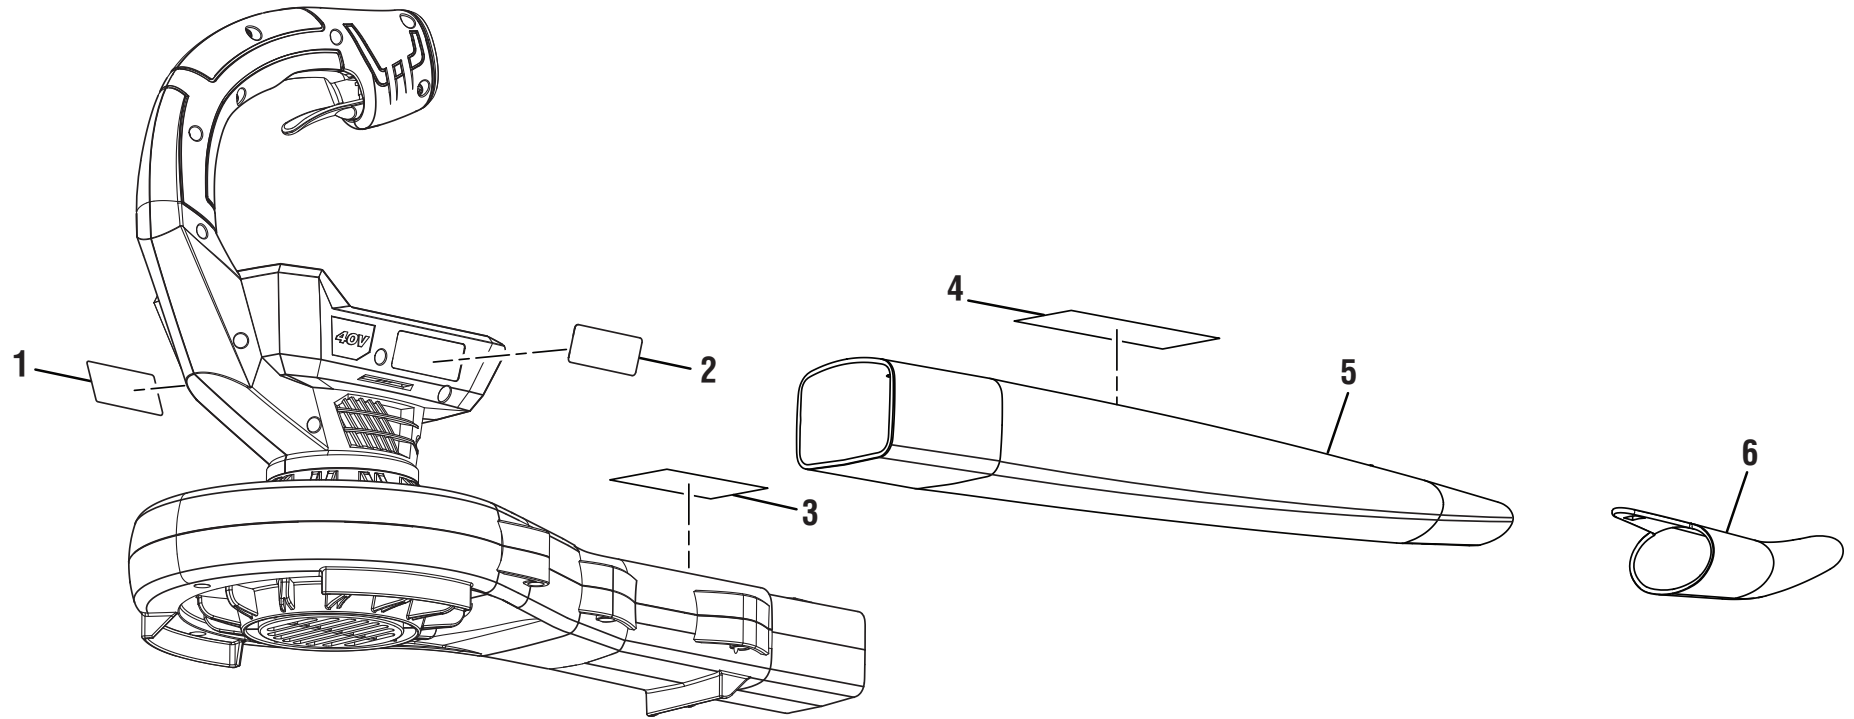

RYOBI BLOWER – MODEL NUMBER RY40401

FIGURE A

PARTS LIST (FIGURE A)

KEY NO.	PART NUMBER	DESCRIPTION	QTY
1	941770003	Logo Label	1
2	941588029	Data Label	1
3	941657096	Icon Warnings Label.....	1
4	941781001	Tube Logo Label.....	1
5	525558001	Blower Tube	1
6	525803001	High Speed Nozzle.....	1

RYOBI BLOWER - MODEL NUMBER RY40401

FIGURE B

RYOBI BLOWER – MODEL NUMBER RY40401

The model number will be found on a label attached to the motor housing. Always mention the model number in all correspondence regarding your **BLOWER** or when ordering repair parts.

PARTS LIST (FIGURE B)

KEY NO.	PART NUMBER	DESCRIPTION	QTY
1	311178001	Handle Assembly	1
2	525552001	Switch Trigger	1
3	790009004	Wire Connector	2
4	679973002	Compression Spring	1
5	270503001	Switch Assembly	1
6	661817001	Screw (M4 x 14 mm)	25
7	230766001	Motor Assembly	1
8	570815001	Rubber Pad	2
9	525557001	Motor Mount	1
10	661861002	Screw w/Washer (M4 x 10 mm)	2
11	311179001	Blower Housing Assembly	1
12	308164004	Impeller Assembly	1
	Not Shown:		
	990000074	Operator's Manual	
	4-9-13		
	(Rev:01)		