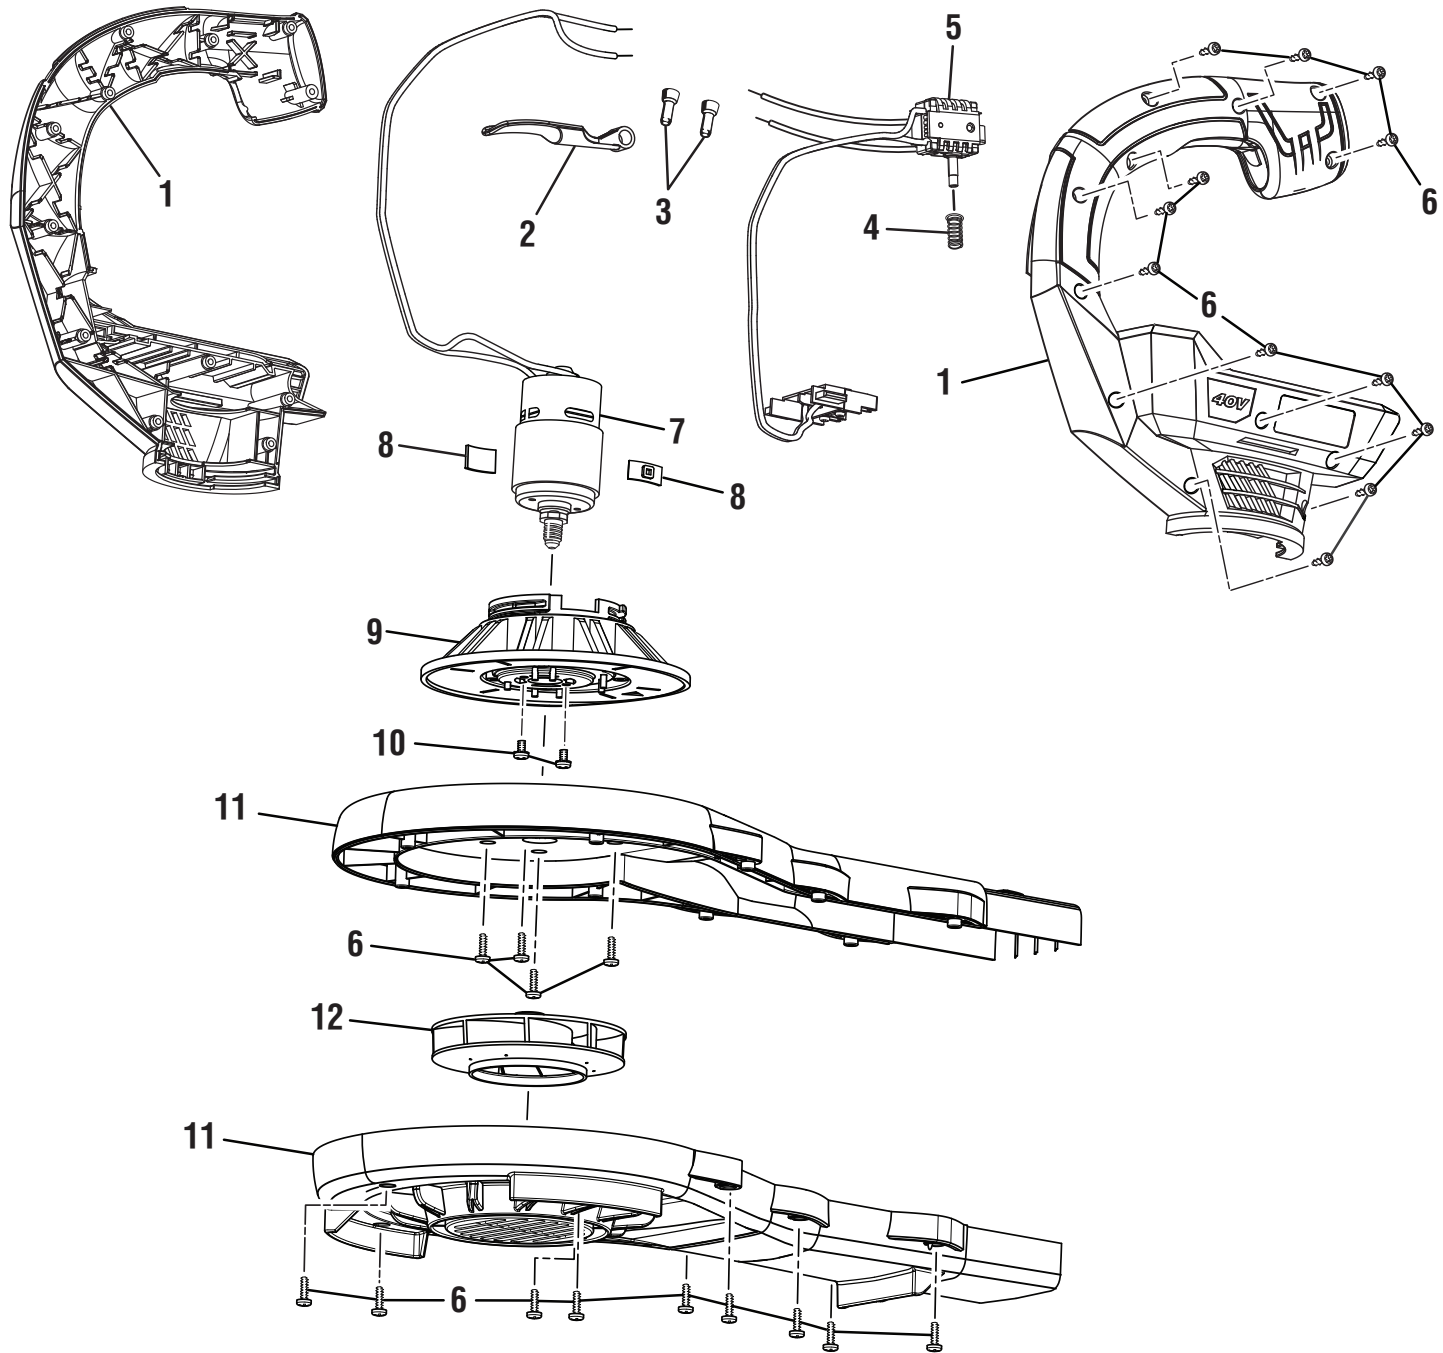

RYOBI BLOWER – MODEL NUMBER RY40401

FIGURE A

PARTS LIST (FIGURE A)

KEY NO.	PART NUMBER	DESCRIPTION	QTY
1	941770003	Logo Label	1
2	941588029	Data Label	1
3	941657096	Icon Warnings Label.....	1
4	941781001	Tube Logo Label.....	1
5	525558001	Blower Tube	1
6	525803001	High Speed Nozzle.....	1

RYOBI BLOWER - MODEL NUMBER RY40401

FIGURE B

RYOBI BLOWER – MODEL NUMBER RY40401

The model number will be found on a label attached to the motor housing. Always mention the model number in all correspondence regarding your **BLOWER** or when ordering repair parts.

PARTS LIST (FIGURE B)

KEY NO.	PART NUMBER	DESCRIPTION	QTY
1	311178001	Handle Assembly	1
2	525552001	Switch Trigger	1
3	790009004	Wire Connector	2
4	679973002	Compression Spring	1
5	270503001	Switch Assembly	1
6	661817001	Screw (M4 x 14 mm)	25
7	230766001	Motor Assembly	1
8	570815001	Rubber Pad	2
9	525557001	Motor Mount	1
10	661861002	Screw w/Washer (M4 x 10 mm)	2
11	311179001	Blower Housing Assembly	1
12	308164004	Impeller Assembly	1
	Not Shown:		
	990000074	Operator's Manual	
	4-9-13		
	(Rev:01)		