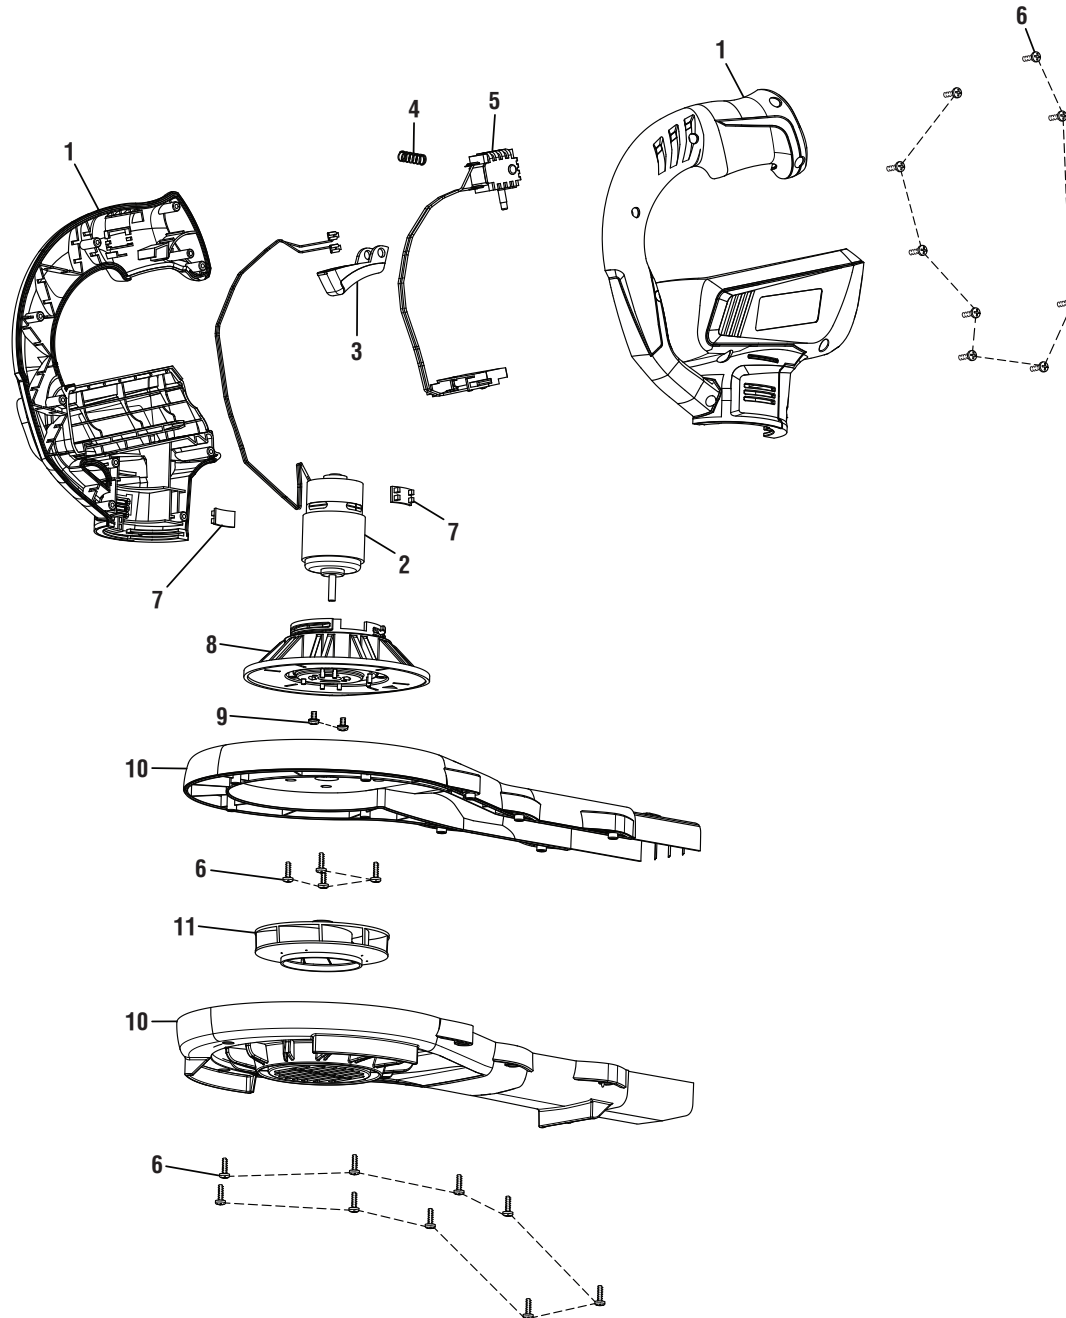

RYOBI BLOWER – MODEL NUMBER RY40400

FIGURE A

PARTS LIST (FIGURE A)

KEY NO.	PART NUMBER	DESCRIPTION	QTY
1	941655001	Logo Label	1
2	941588017	Data Label	1
3	941653001	Warnings Icon Label.....	1
4	941654001	Tube Logo Label.....	1
5	31108207G	Blower Tube	1
6	099965002013	High Speed Nozzle.....	1

RYOBI BLOWER – MODEL NUMBER RY40400

FIGURE B

RYOBI BLOWER – MODEL NUMBER RY40400

The model number will be found on a label attached to the motor housing. Always mention the model number in all correspondence regarding your **BLOWER** or when ordering repair parts.

PARTS LIST (FIGURE B)

KEY NO.	PART NUMBER	DESCRIPTION	QTY
1	31109207G	Handle Assembly	1
2	099965002002	Motor Assembly	1
3	099965002004	Switch Trigger	1
4	099965002003	Compression Spring	1
5	099965002005	Switch Assembly.....	1
6	099965002006	Screw (M4 x 14 mm)	23
7	099965002011	Rubber Pad	2
8	099965002007	Motor Mount	1
9	099965002008	Screw w/Washer (M4 x 10 mm)	2
10	31110207G	Blower Housing Assembly	1
11	099965002010	Impeller.....	1
	Not Shown:		
	988000843	Operator's Manual	
	3-16-12		
	(Rev:01)		