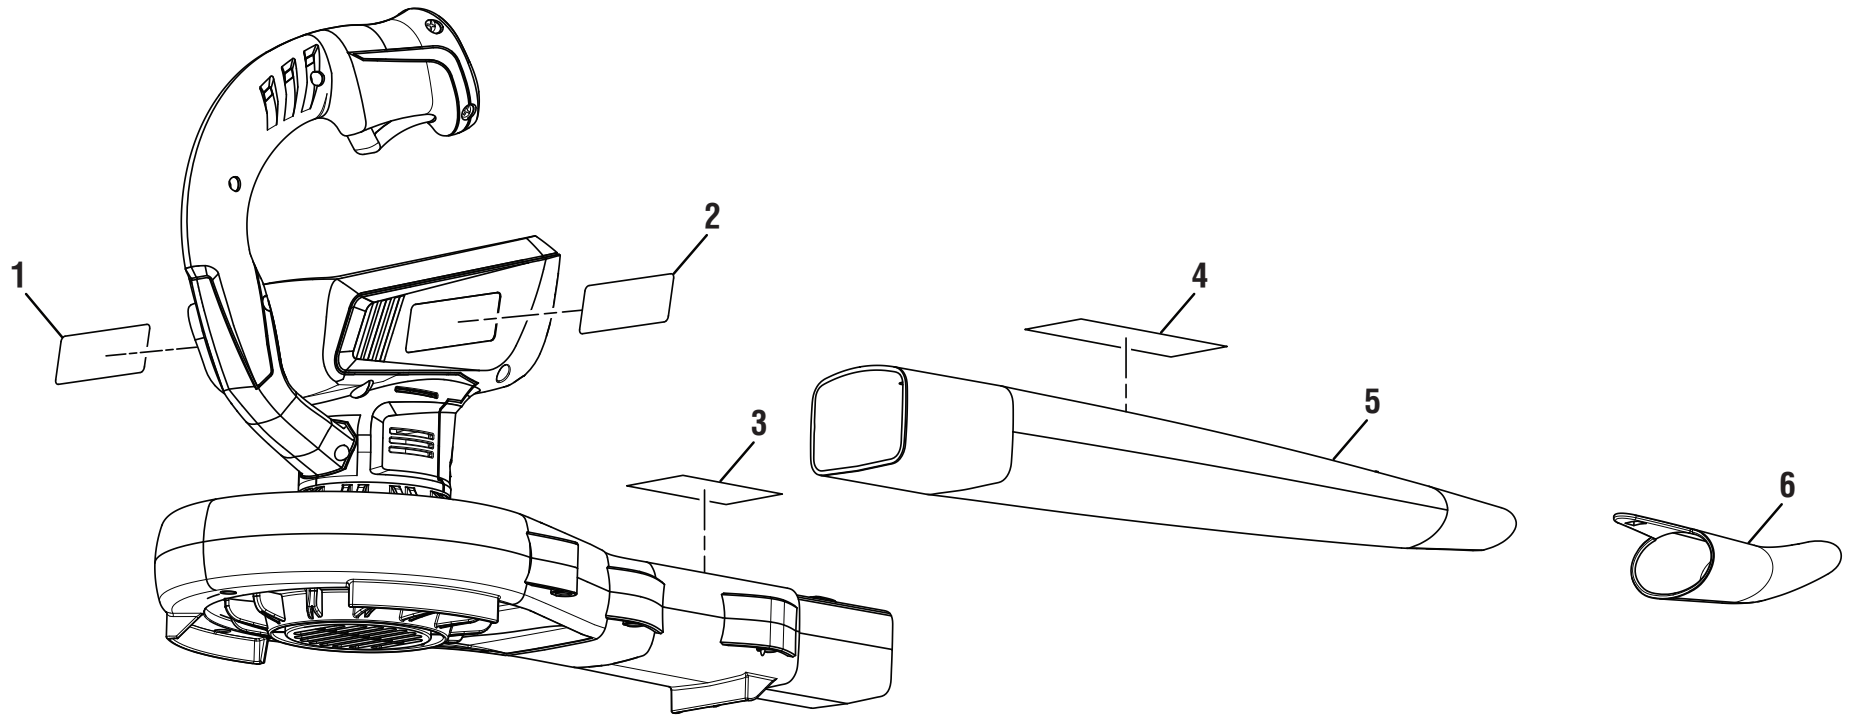

RYOBI BLOWER – MODEL NUMBER RY40400

FIGURE A

PARTS LIST (FIGURE A)

KEY NO.	PART NUMBER	DESCRIPTION	QTY
1	941655001	Logo Label	1
2	941588017	Data Label	1
3	941653001	Warnings Icon Label.....	1
4	941654001	Tube Logo Label.....	1
5	31108207G	Blower Tube	1
6	099965002013	High Speed Nozzle.....	1

RYOBI BLOWER – MODEL NUMBER RY40400

FIGURE B

RYOBI BLOWER – MODEL NUMBER RY40400

The model number will be found on a label attached to the motor housing. Always mention the model number in all correspondence regarding your **BLOWER** or when ordering repair parts.

PARTS LIST (FIGURE B)

KEY NO.	PART NUMBER	DESCRIPTION	QTY
1	31109207G	Handle Assembly	1
2	099965002002	Motor Assembly	1
3	099965002004	Switch Trigger	1
4	099965002003	Compression Spring	1
5	099965002005	Switch Assembly.....	1
6	099965002006	Screw (M4 x 14 mm)	23
7	099965002011	Rubber Pad	2
8	099965002007	Motor Mount	1
9	099965002008	Screw w/Washer (M4 x 10 mm)	2
10	31110207G	Blower Housing Assembly	1
11	099965002010	Impeller.....	1
	Not Shown:		
	988000843	Operator's Manual	
	3-16-12		
	(Rev:01)		