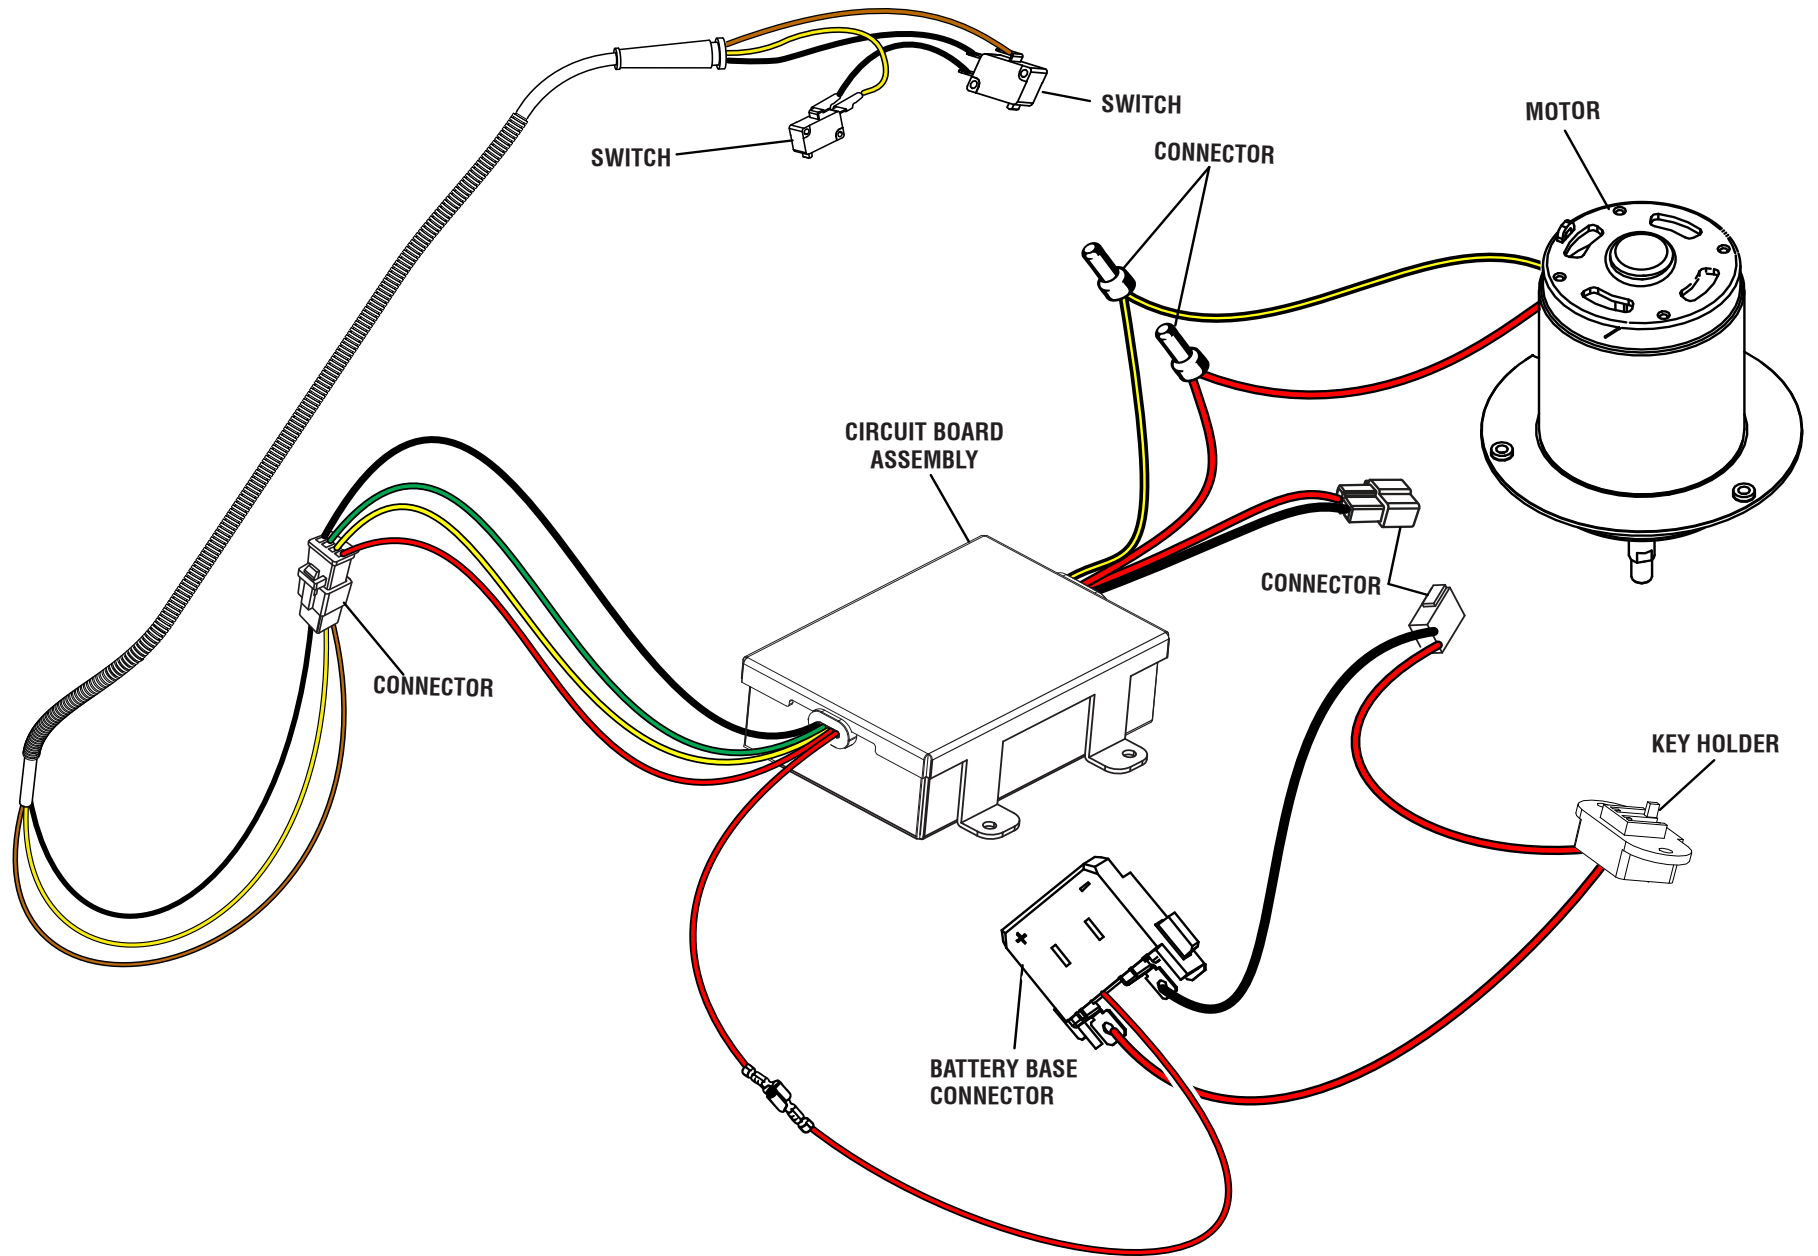

RYOBI RY40104 40 VOLT LAWN MOWER

The model number will be found on a label attached to the deck. Always mention the model number in all correspondence regarding your **LAWN MOWER** or when ordering replacement parts.

PARTS LIST (Continued)

Key Part No. Number	Description	Qty	Key Part No. Number	Description	Qty		
53	639180004	Blade (16 in.)	1	78	678279004	Cotter Pin (2.5).....	8
54	526876001	Wheel Cover	4	79	639013001	Washer (OD18 x ID8.4 x 1t)	3
55	526856001	Deck Cover	1	80	941641001	Cut Finger Label	1
56	638557001	Washer (OD15 x ID6 x 1t)	3	81	526921001	Blade Holder	1
57	660722002	Bolt (M6 x 26 mm, Hex Hd.)	3	82	639116001	Axle Pressure Plate.....	6
58	639120001	Motor Shaft Bushing.....	1	83	526922001	Base (Lock Handle).....	2
59	311280001	Start Key	1	84	661189003	Screw (M4 x 18 mm, T20 Torx Pan Hd.).....	16
60	526855001	Battery Cover.....	1	85	639186001	Rear Lift Rod.....	1
61	679074001	Torsion Spring (Battery Door)	1	86	526924001	Height Adjustment Handle.....	1
62	660713001	Screw (M5 x 16 mm, Pan Hd.).....	2	87	664021001	Screw (M3 x 9 mm, Flat Hd.)	2
63	679073001	Compression Spring	1	88	639204001	Height Adjustment Lever	1
64	679988001	Spring Pin	2	89	679992001	Torsion Spring (Height Adjustment)	1
65	526904001	Latch	2	90	639203001	Height Adjustment Bracket.....	1
66	661865001	Quick Lock Press.....	2	91	639122001	Axle (Height Adjustment)	1
67	526977001	Grass Protector (Right)	1	92	639125001	Pressure Plate (Height Adjustment)	2
68	526976001	Grass Protector (Left).....	1	93	694052001	Retention Spring	1
69	940851116	Cut Diameter Label (Left).....	1	94	639185001	Front Lift Rod	1
70	639113003	Washer (OD20 x ID13 x 1t)	4	95	679075001	Blade Nut (M10 x 1.25, Hex Flange Hd.)	1
71	526980001	Mulching Plug	1	96	639118001	Blade Retainer	1
72	525668001	Rear Cover	1	97	526920001	Spacer.....	1
73	311253004	Front Wheel w/Bearing & Cap (6 in., Inc. Key No. 54) ...	2	NOT SHOWN: 991000681 Operator's Manual 4-17-18 (Rev:02)			
74	528595001	Rear Skirt	1				
75	940705179	Ryobi Logo Label (Front).....	1				
76	311255005	Rear Wheel w/Bearing & Cap (8 in., Inc. Key No. 54)	2				
77	636378001	Rear Wheel Axle.....	1				

RYOBI RY40104 40 VOLT LAWN MOWER

WIRING DIAGRAM