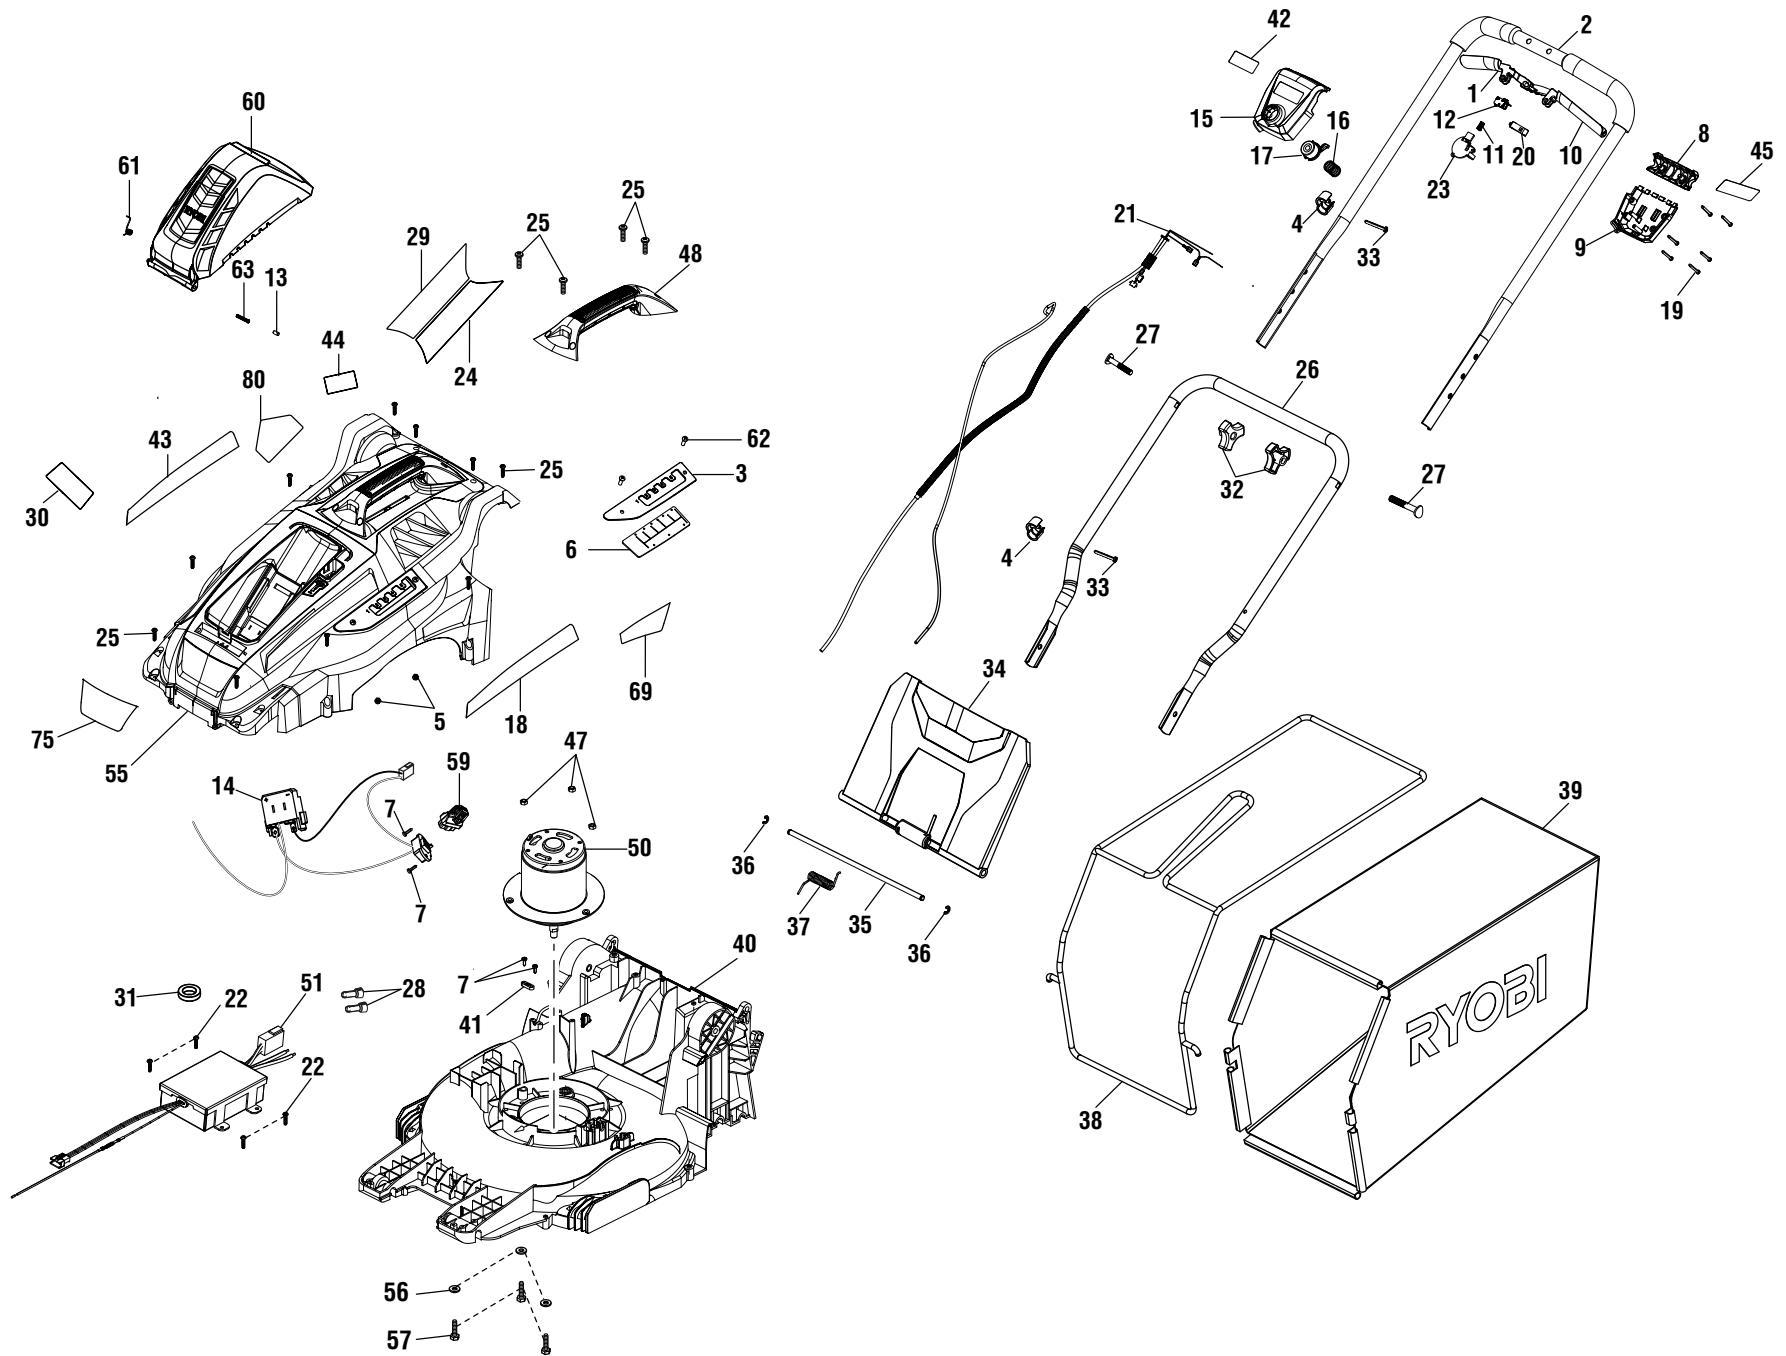

RYOBI RY40104 40 VOLT LAWN MOWER