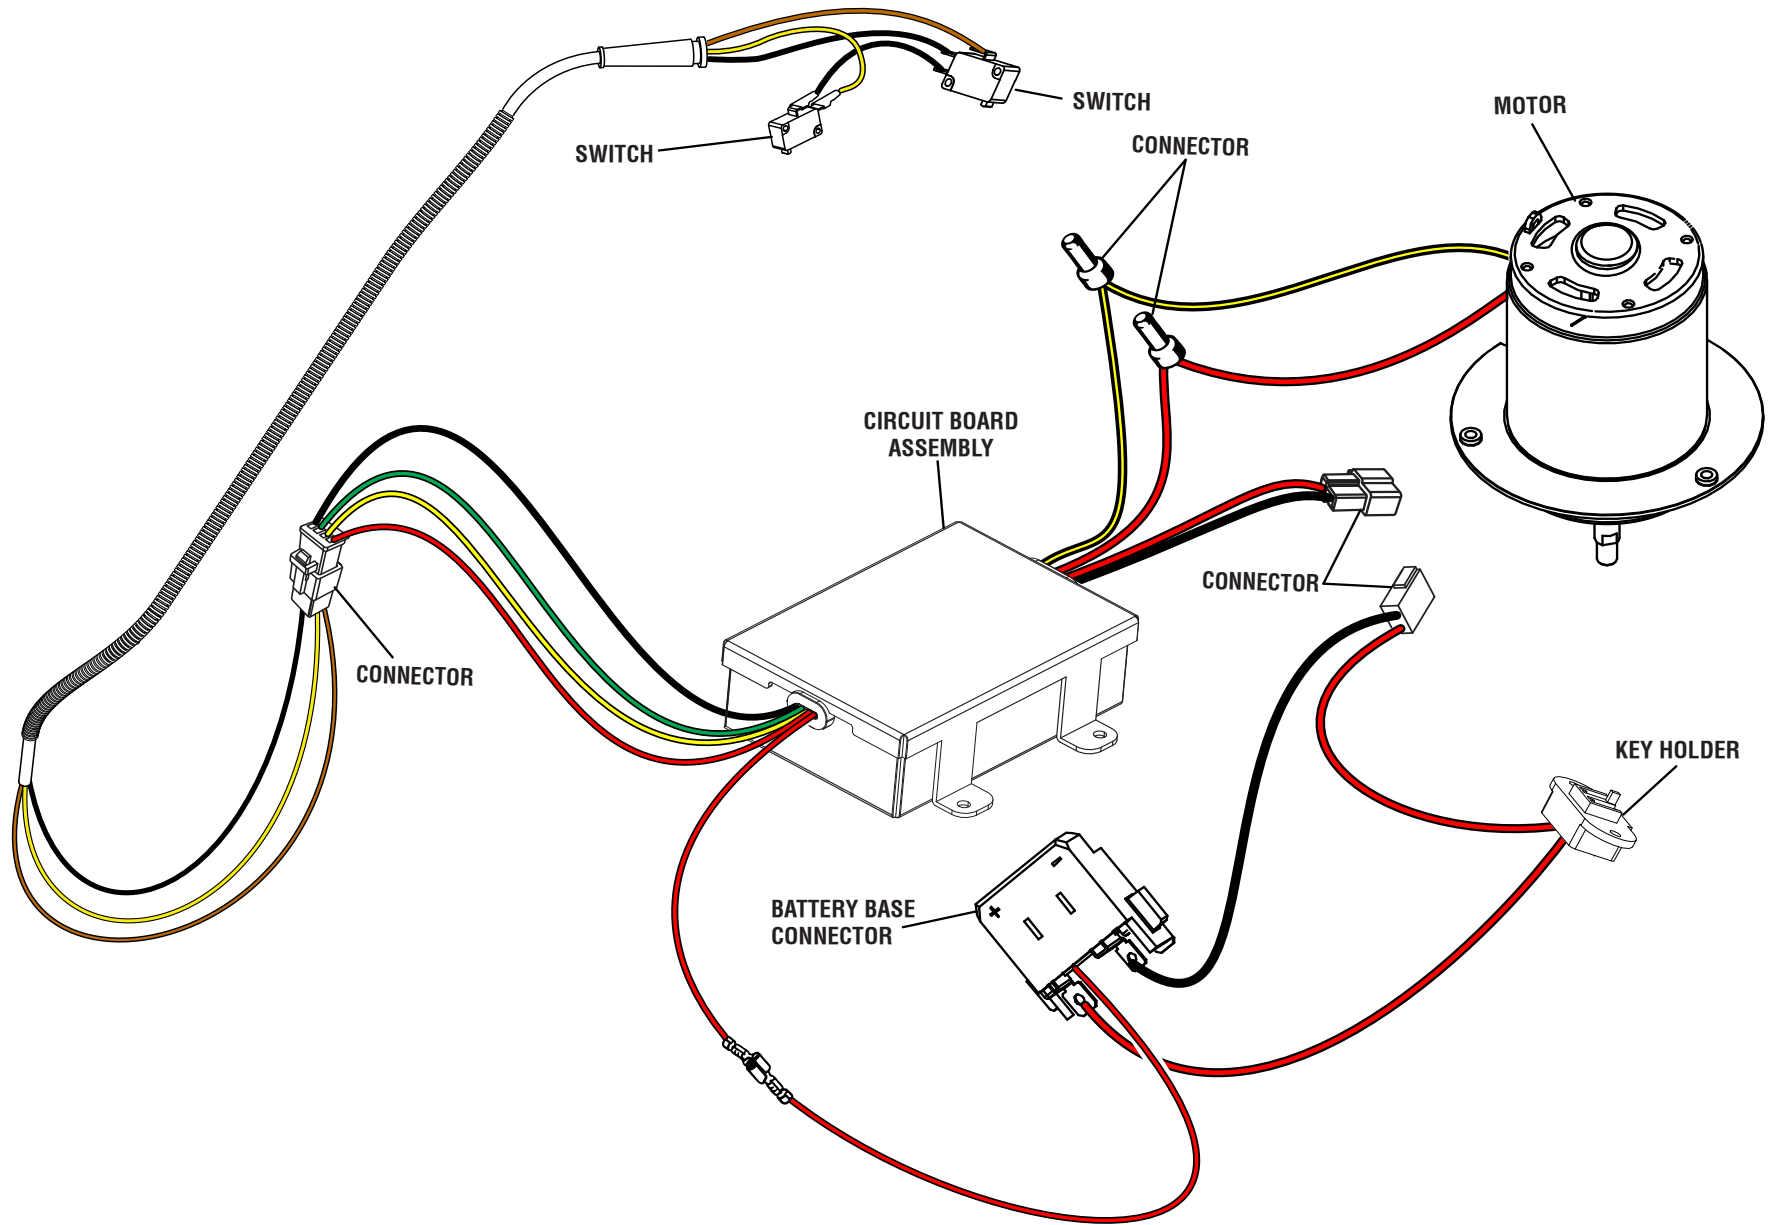

RYOBI RY40104 40 VOLT LAWN MOWER

The model number will be found on a label attached to the deck. Always mention the model number in all correspondence regarding your **LAWN MOWER** or when ordering replacement parts.

PARTS LIST (Continued)

Key Part No. Number	Description	Qty	Key Part No. Number	Description	Qty		
55	526856001	Deck Cover	1	80	941641001	Cut Finger Label	1
56	638557001	Washer (OD15 x ID6 x 1t)	3	81	526921001	Blade Holder	1
57	660722002	Bolt (M6 x 26 mm, Hex Hd.)	3	82	639116001	Axle Pressure Plate.....	6
58	639120001	Motor Shaft Bushing	1	83	526922001	Base (Lock Handle).....	2
59	311280001	Start Key	1	84	661189003	Screw (M4 x 18 mm, T20 Torx Pan Hd.).....	16
60	526855001	Battery Cover	1	85	639186001	Rear Lift Rod.....	1
61	679074001	Torsion Spring (Battery Door)	1	86	526924001	Height Adjustment Handle.....	1
62	660713001	Screw (M5 x 16 mm, Pan Hd.)	2	87	664021001	Screw (M3 x 9 mm, Flat Hd.)	2
63	679073001	Compression Spring	1	88	639204001	Height Adjustment Lever	1
64	679988001	Spring Pin	2	89	679992001	Torsion Spring (Height Adjustment)	1
65	526904001	Latch	2	90	639203001	Height Adjustment Bracket.....	1
66	661865001	Quick Lock Press.....	2	91	639122001	Axle (Height Adjustment)	1
67	526977001	Grass Protector (Right)	1	92	639125001	Pressure Plate (Height Adjustment)	2
68	526976001	Grass Protector (Left).....	1	93	694052001	Retention Spring	1
69	940851116	Cut Diameter Label (Left).....	1	94	639185001	Front Lift Rod.....	1
70	639113003	Washer (OD20 x ID13 x 1t)	4	95	679075001	Blade Nut (M10 x 1.25, Hex Flange Hd.)	1
71	526980001	Mulching Plug	1	96	639118001	Blade Retainer	1
72	525668001	Rear Cover	1	97	526920001	Spacer.....	1
73	311253001	Front Wheel w/Bearing & Cap (6 in., Inc. Key No. 99) ...	2	98	639180003	Blade (16 in.)	1
74	528595001	Rear Skirt	1	99	526876001	Wheel Cover	4
75	940705179	Ryobi Logo Label (Front).....	1	100	661610009	Screw (M3.5 x 12 mm, T15 Torx Pan Hd.)	4
76	311739001	Rear Wheel w/Bearing & Cap (8 in., Inc. Key No. 99)	2	NOT SHOWN:			
77	636378001	Rear Wheel Axle.....	1	991000681	Operator's Manual		
78	678279004	Cotter Pin (2.5)	8	4-17-18			
79	639013001	Washer (OD18 x ID8.4 x 1t)	3	(Rev:04)			

RYOBI RY40104 40 VOLT LAWN MOWER

WIRING DIAGRAM