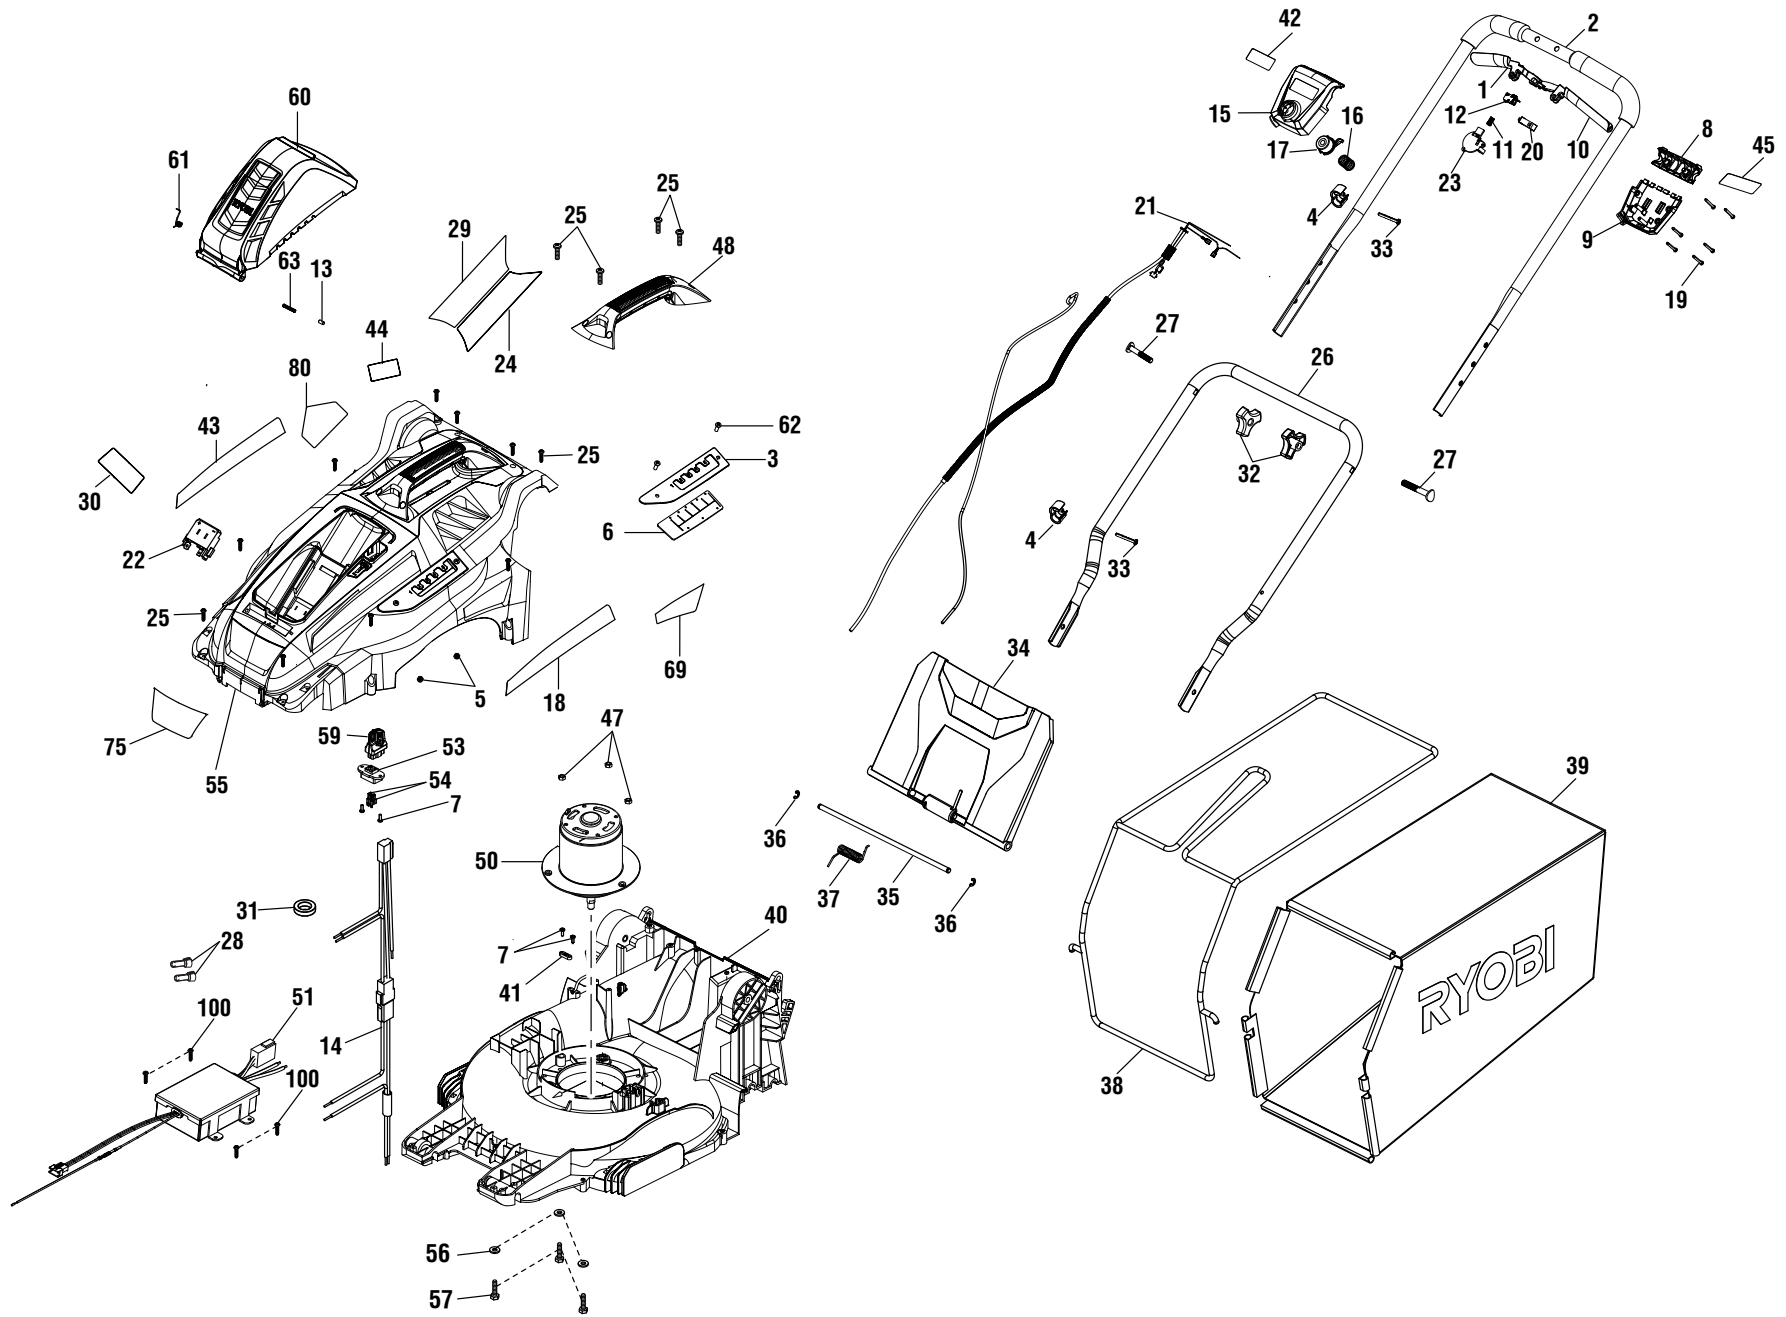

RYOBI RY40104 40 VOLT LAWN MOWER