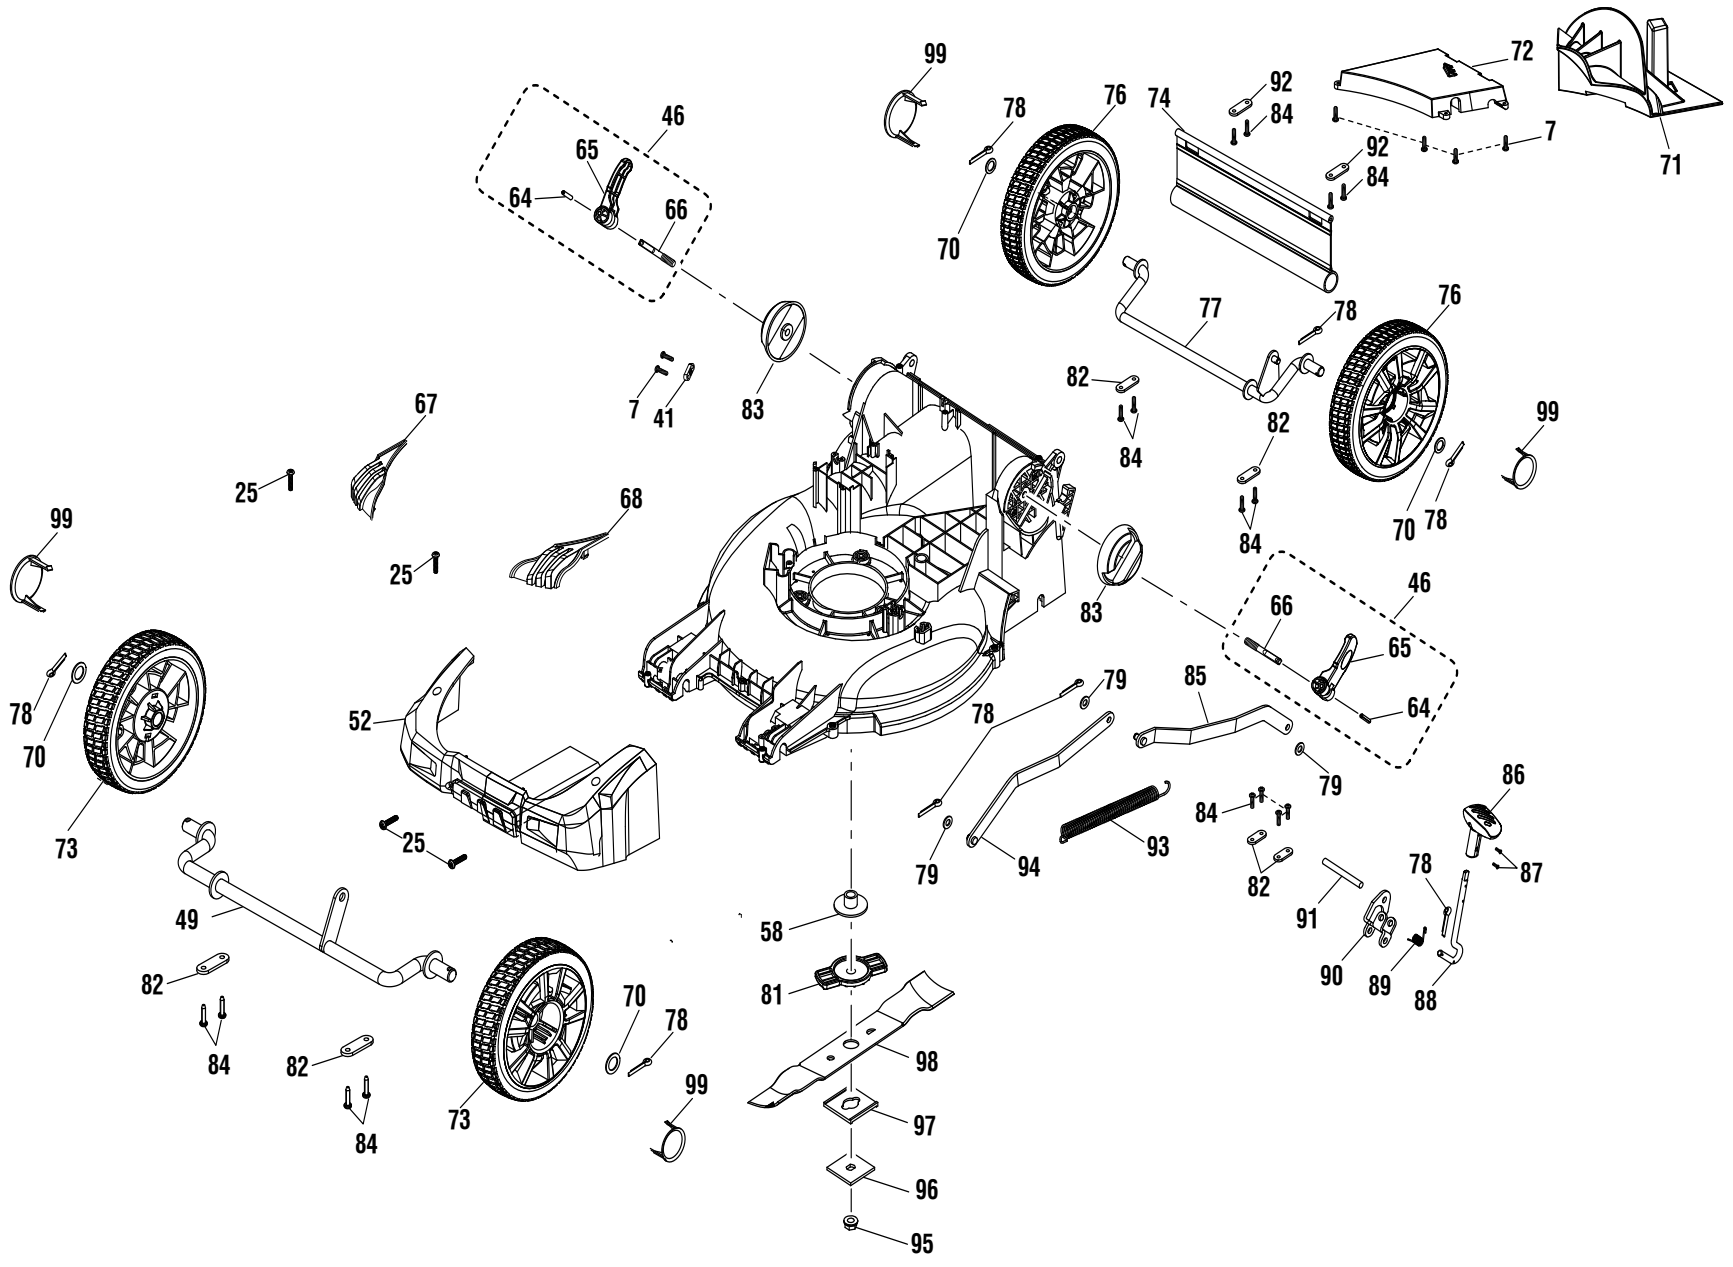

RYOBI RY40104 40 VOLT LAWN MOWER

RYOBI RY40104 40 VOLT LAWN MOWER

The model number will be found on a label attached to the deck. Always mention the model number in all correspondence regarding your **LAWN MOWER** or when ordering replacement parts.

PARTS LIST

Key Part No. Number	Description	Qty	Key Part No. Number	Description	Qty		
1	527969002	Trigger Handle (Right Power Lever)	1	28	790021001	Wire Connector	2
2	307021005	Upper Handle Assembly	1	29	941846007	Warning Icon Label (Left)	1
3	639193005	Height Adjustment Plate	1	30	940851143	Start Key Label (Eng)	1
4	532410001	Cord Clamp.....	2	31	850122001	Ferrite Induct Ring	1
5	678509001	Lock Nut (M5)	2	32	528360001	Knob	2
6	570839002	Dust Gasket	1	33	660203059	Screw (M3 x 20 mm, Pan Hd.).....	2
7	660608002	Screw (M4 x 16, T20 Torx Hd.).....	10	34	526857003	Rear Discharge Door.....	1
8	527967001	Lower Cover (Stain Handle).....	1	35	639200001	Rear Door Axle.....	1
9	527542002	Lower Cover (Trigger Housing)	1	36	678880001	Retaining Ring (E).....	2
10	527970002	Trigger Handle (Left Power Lever).....	1	37	679076001	Torsion Spring (Rear Door)	1
11	694218001	Compression Spring	1	38	639183003	Bag Frame	1
12	760279002	Switch	1	39	970699003	Bag.....	1
13	621628001	Battery Door Axle.....	1	40	526854009	Deck.....	1
14	291494001	Terminal Block w/Leads	1	41	513211001	Cord Clamp.....	2
15	527966002	Upper Cover (Control Assembly)	1	42	940705269	Ryobi Logo Label (Handle).....	1
16	694136002	Compression Spring	1	43	940851118	Lithium Label (Right)	1
17	527968002	Start Button	1	44	941588116	Data Label.....	1
18	940851117	Lithium Label (Left)	1	45	940686159	Starting Instructions Label.....	1
19	660208104	Screw (M4 x 30 mm, T15 Torx Pan Hd.).....	6	46	350878001	Handle Lock Assembly	2
20	760536001	Switch	1	47	680196006	Lock Nut (M6)	3
21	291741001	Starter Cable (Long).....	1	48	526874001	Handle.....	1
22	306786001	Battery Holder Assembly	1	49	636379001	Front Wheel Axle.....	1
23	527816001	Switch Holder	1	50	741922002	Motor	1
24	941846008	Warning Icon Label (Right).....	1	51	280705001	Soft Start Circuit Board.....	1
25	660563002	Screw (M3.5 x 20 mm, T20 Torx Pan Hd.).....	18	52	526975001	Bumper	1
26	696080001	Lower Handle.....	1	53	526912001	Key Holder	1
27	662104001	Screw (M8 x 57 mm).....	2	54	639178001	Female Terminal.....	2