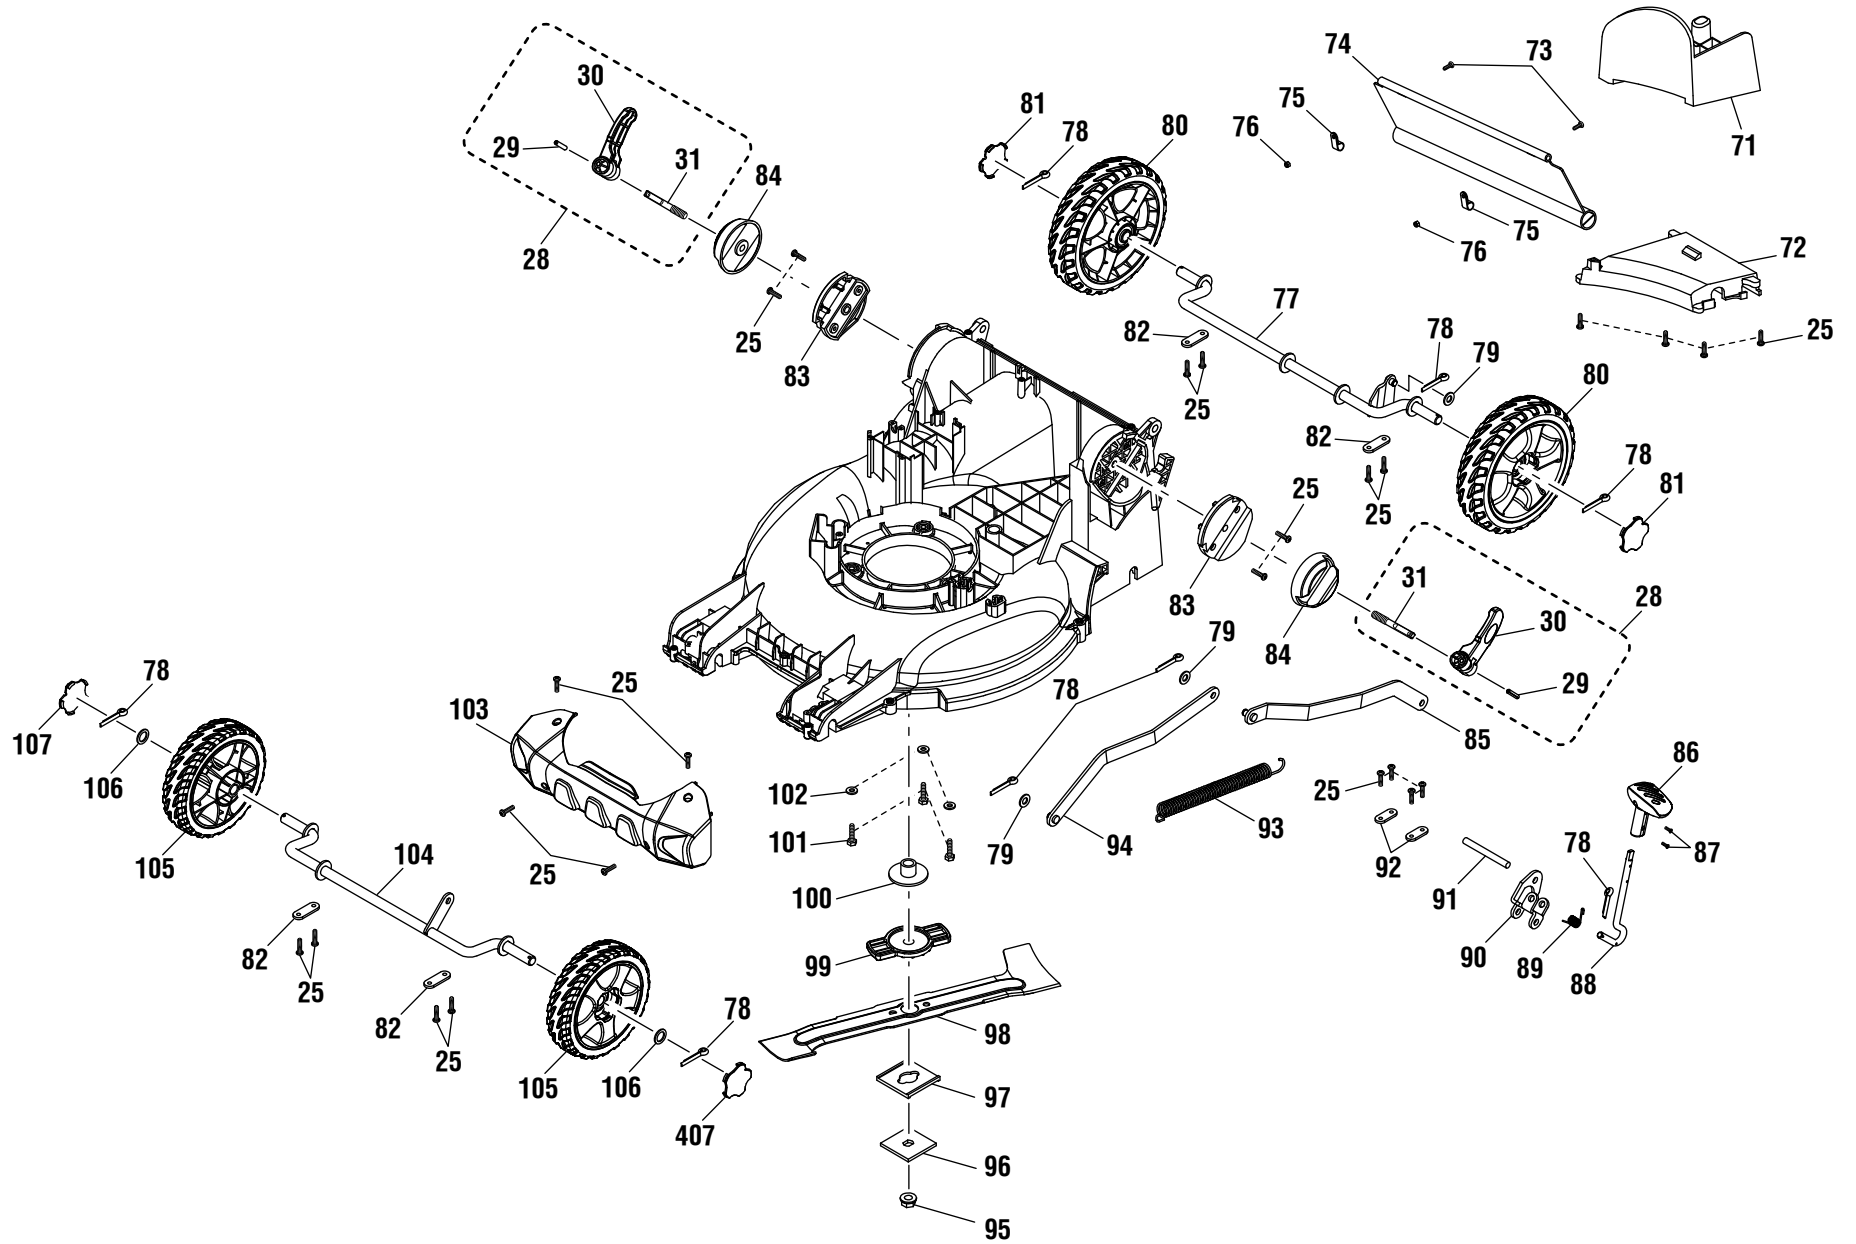

RYOBI RY40100 40 VOLT LAWN MOWER

FIGURE A

RYOBI RY40100 40 VOLT LAWN MOWER

FIGURE A

RYOBI RY40100 40 VOLT LAWN MOWER

The model number will be found on a label attached to the deck. Always mention the model number in all correspondence regarding your **LAWN MOWER** or when ordering replacement parts.