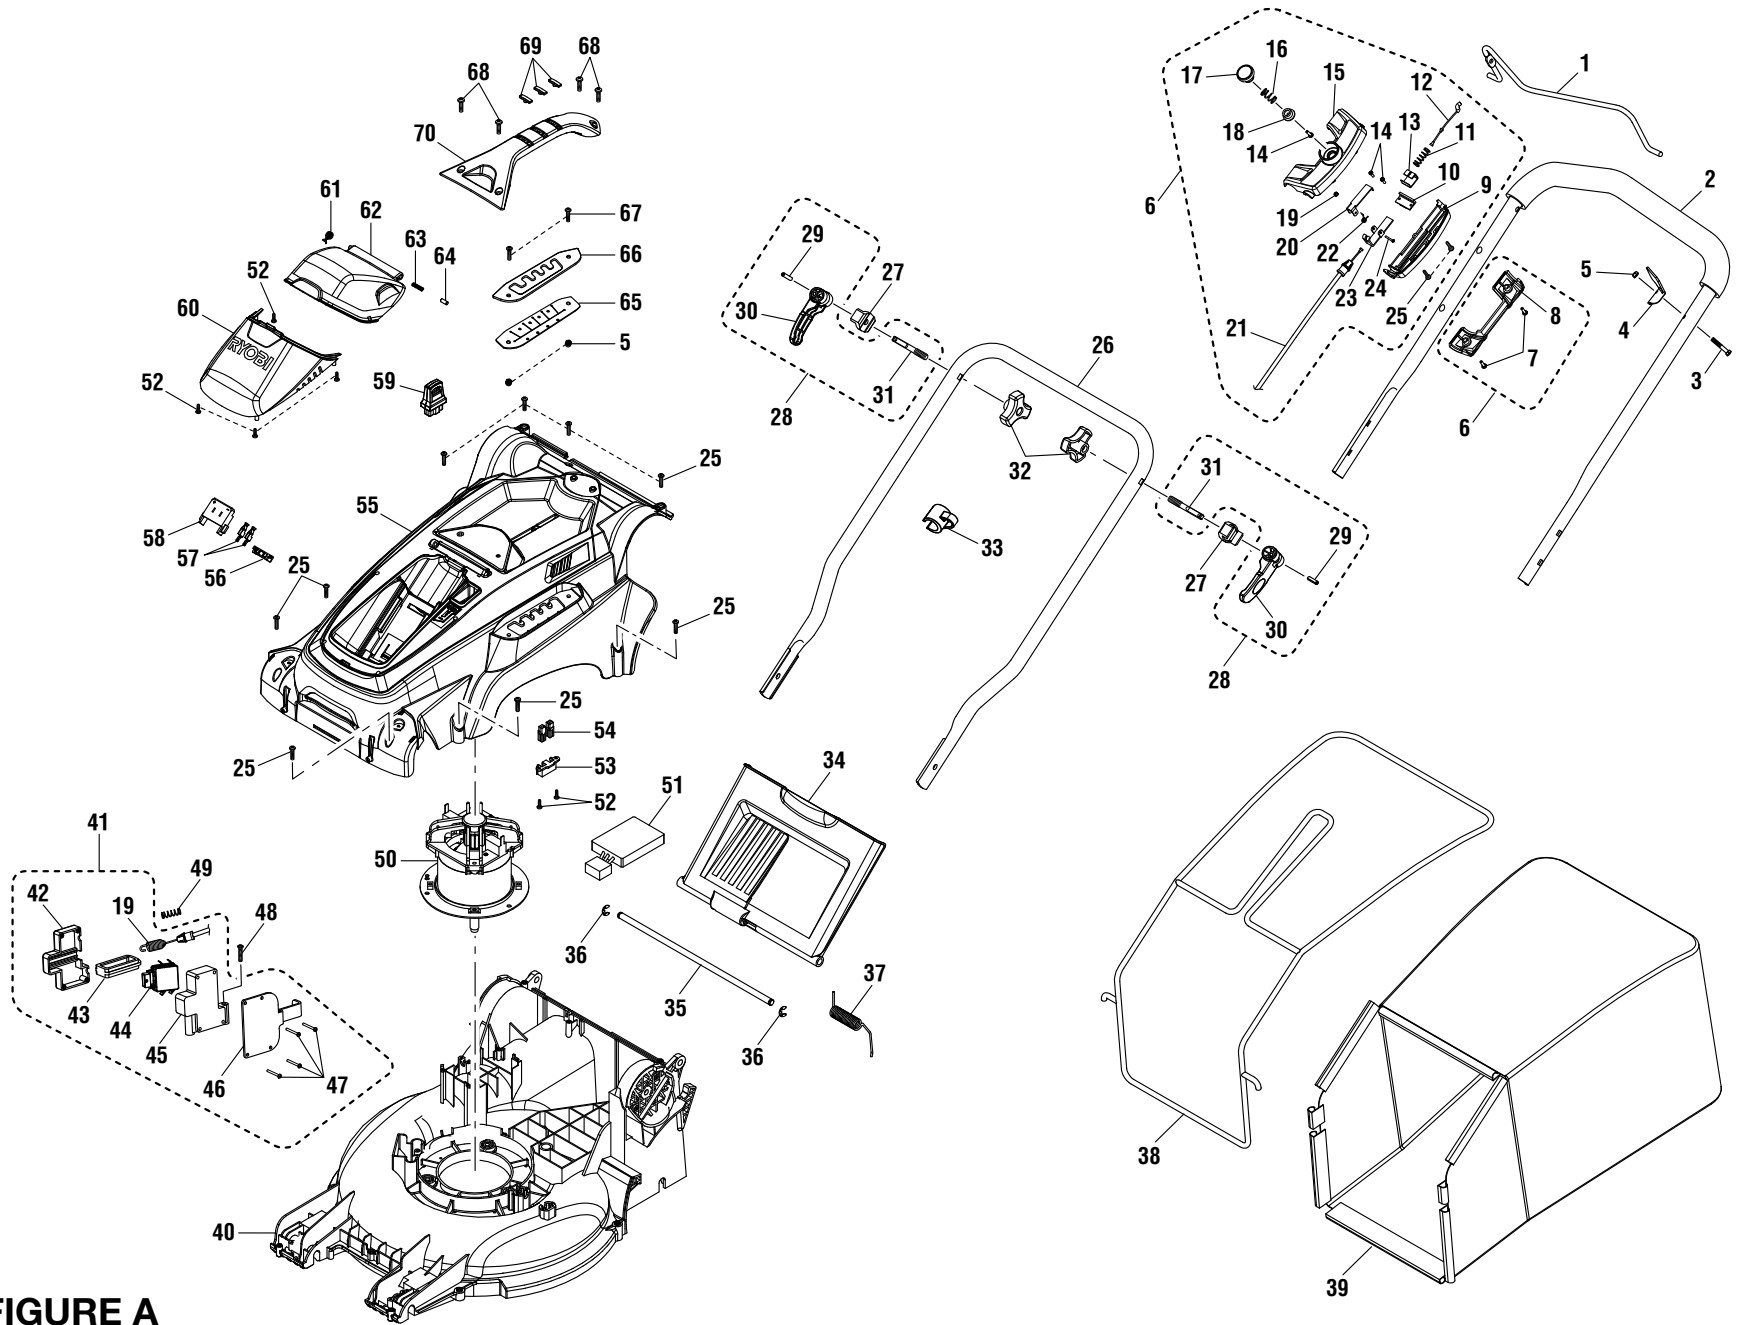

RYOBI RY40100 40 VOLT LAWN MOWER

FIGURE A

RYOBI RY40100 40 VOLT LAWN MOWER

FIGURE A

RYOBI RY40100 40 VOLT LAWN MOWER

The model number will be found on a label attached to the deck. Always mention the model number in all correspondence regarding your **LAWN MOWER** or when ordering replacement parts.