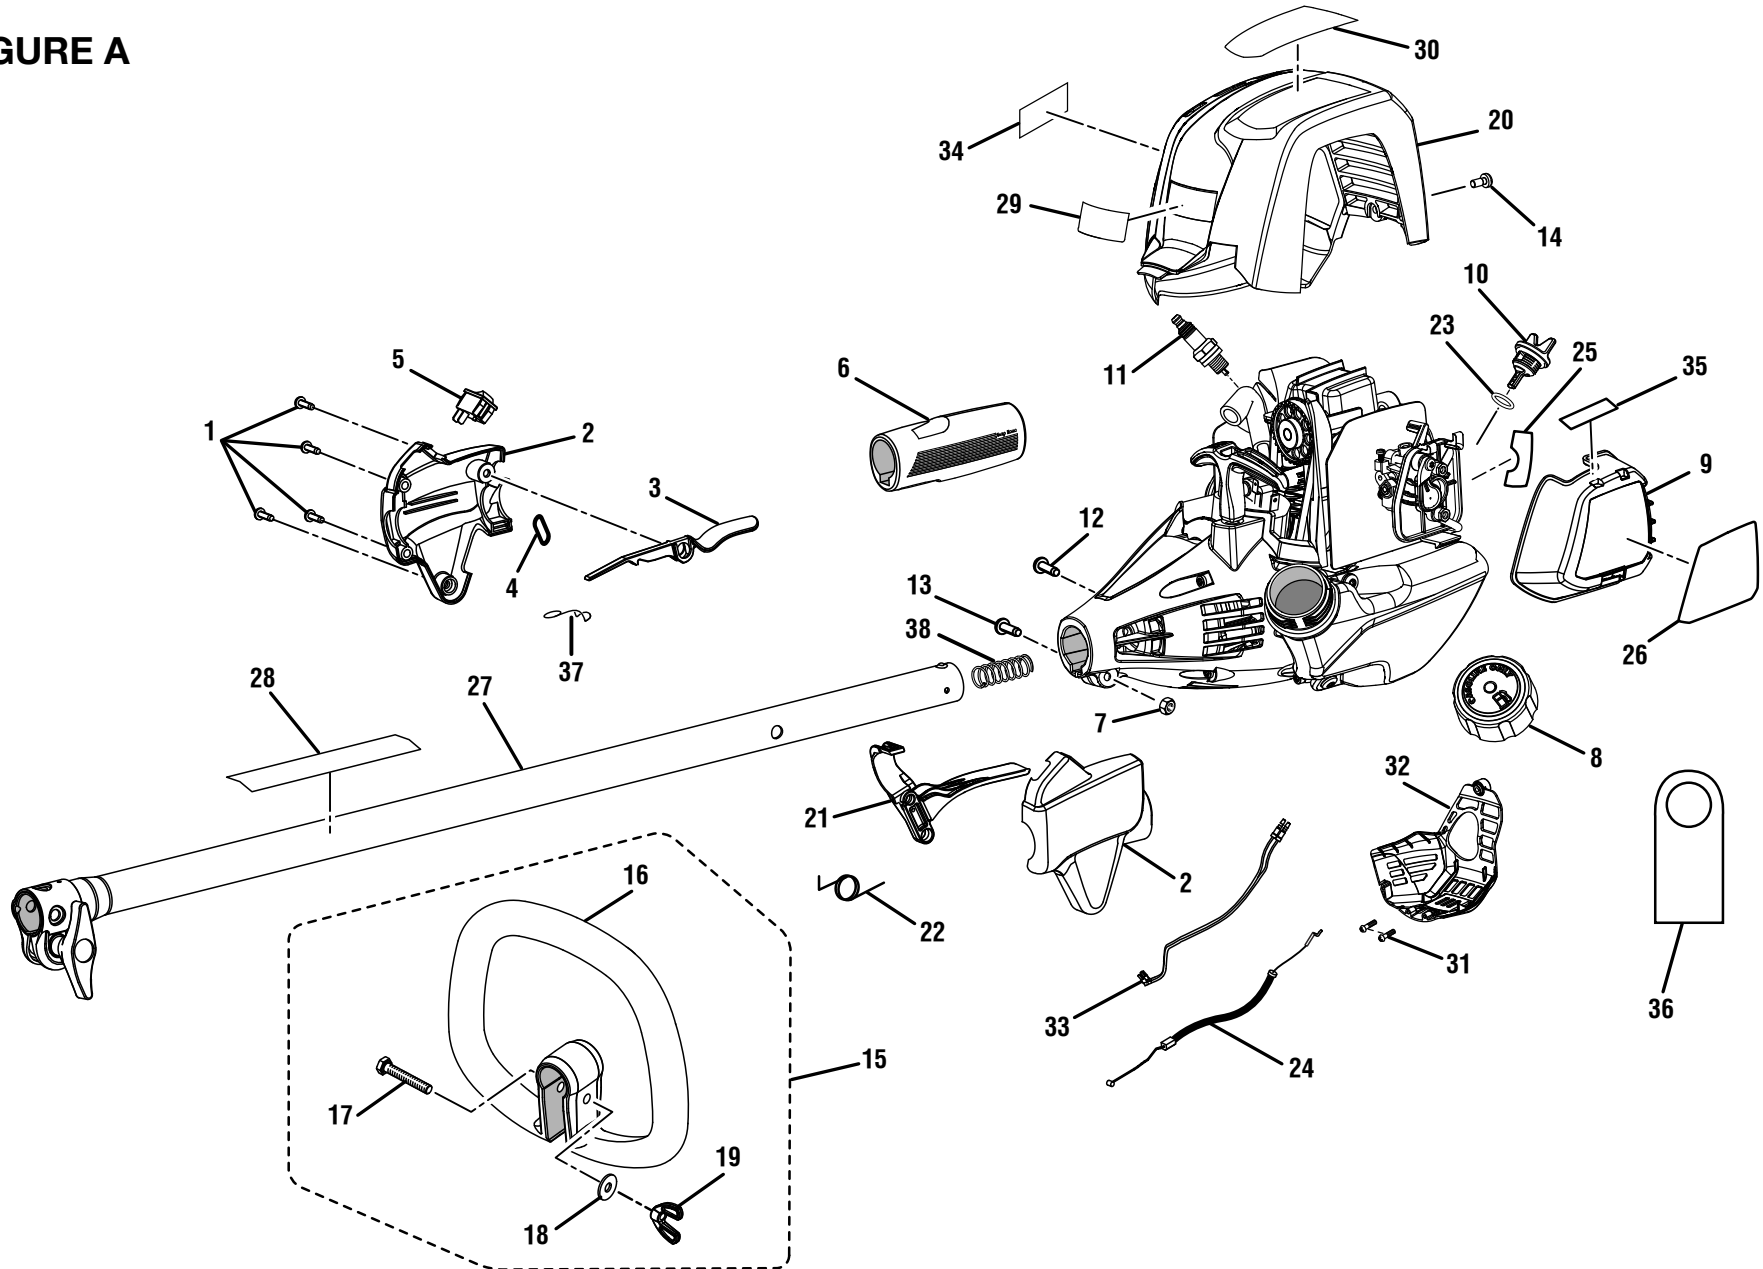

RYOBI 30cc STRING TRIMMERS
MODEL NUMBERS - RY34422, RY34442

FIGURE A

**RYOBI 30cc STRING TRIMMERS
MODEL NUMBERS – RY34422, RY34442**

PARTS LIST (FIGURE A)

KEY NO.	PART NUMBER	DESCRIPTION	QTY	KEY NO.	PART NUMBER	DESCRIPTION	QTY
1	660563002	Screw (M4 x 20 mm).....	4	22	690694002	Throttle Trigger Spring	1
2	120950026	Control Handle Assembly	1	23	570400001	O-Ring	1
3	518695002	Trigger Lock	1	24	308842007	Throttle Cable	1
4	638431001	Strap Hanger	1	25	940680023	Hot Surface Label	1
5	760700002	Switch (Momentary Contact).....	1	26	940734067	Starting Label.....	1
6	570234002	Rear Handle	1	27	120950028	Upper Boom Assembly (Incl. Key No. 28)	1
7	678029002	Hex Nut (M6.3 x 1).....	1	28	940657034	Warning Label.....	1
8	310816002	Fuel Cap Assembly.....	1	29	940705020	Logo Label	1
9	521403001	Air Box Cover.....	1	30	940991026	C430 Label (RY34422).....	1
10	310302001	Oil Cap/Dipstick (Incl. Key No. 23)	1		940991027	S430 Label (RY34442)	1
11	870301002	Spark Plug (Champion RY4C).....	1	31	T660619001	Screw (#6-19 x 1/2 in.).....	2
12	660634001	Screw (#8-16 x 5/16 in.).....	1	32	518548001	CE Cover (Bottom Cover)	1
13	660697002	Bolt (M6 x 1 x 20 mm).....	1	33	308431002	Lead Assembly (Inc. Key No. 5).....	1
14	660510005	Screw (M5 x 11 mm).....	1	34	940654088	Combustion Warning Label	1
15	308991001	Front Handle Assembly (Incl. Key No. 16-19)	1	35	940216002	Choke Label.....	1
16	518738001	Front Handle	1	36	940971028	Oil Hang Tag	1
17	660643008	Bolt (1/4-20 x 40 mm)	1	37	678818001	Spring	1
18	678008001	Washer (1/4 in.).....	1	38	690140011	Compression Spring	1
19	518949001	Wing Nut (1/4-20).....	1		Not Shown:		
20	310536001	Top Cover Assembly.....	1		988000656	Operator's Manual	1
21	518696002	Throttle Trigger.....	1		6-8-11 (REV:01)		