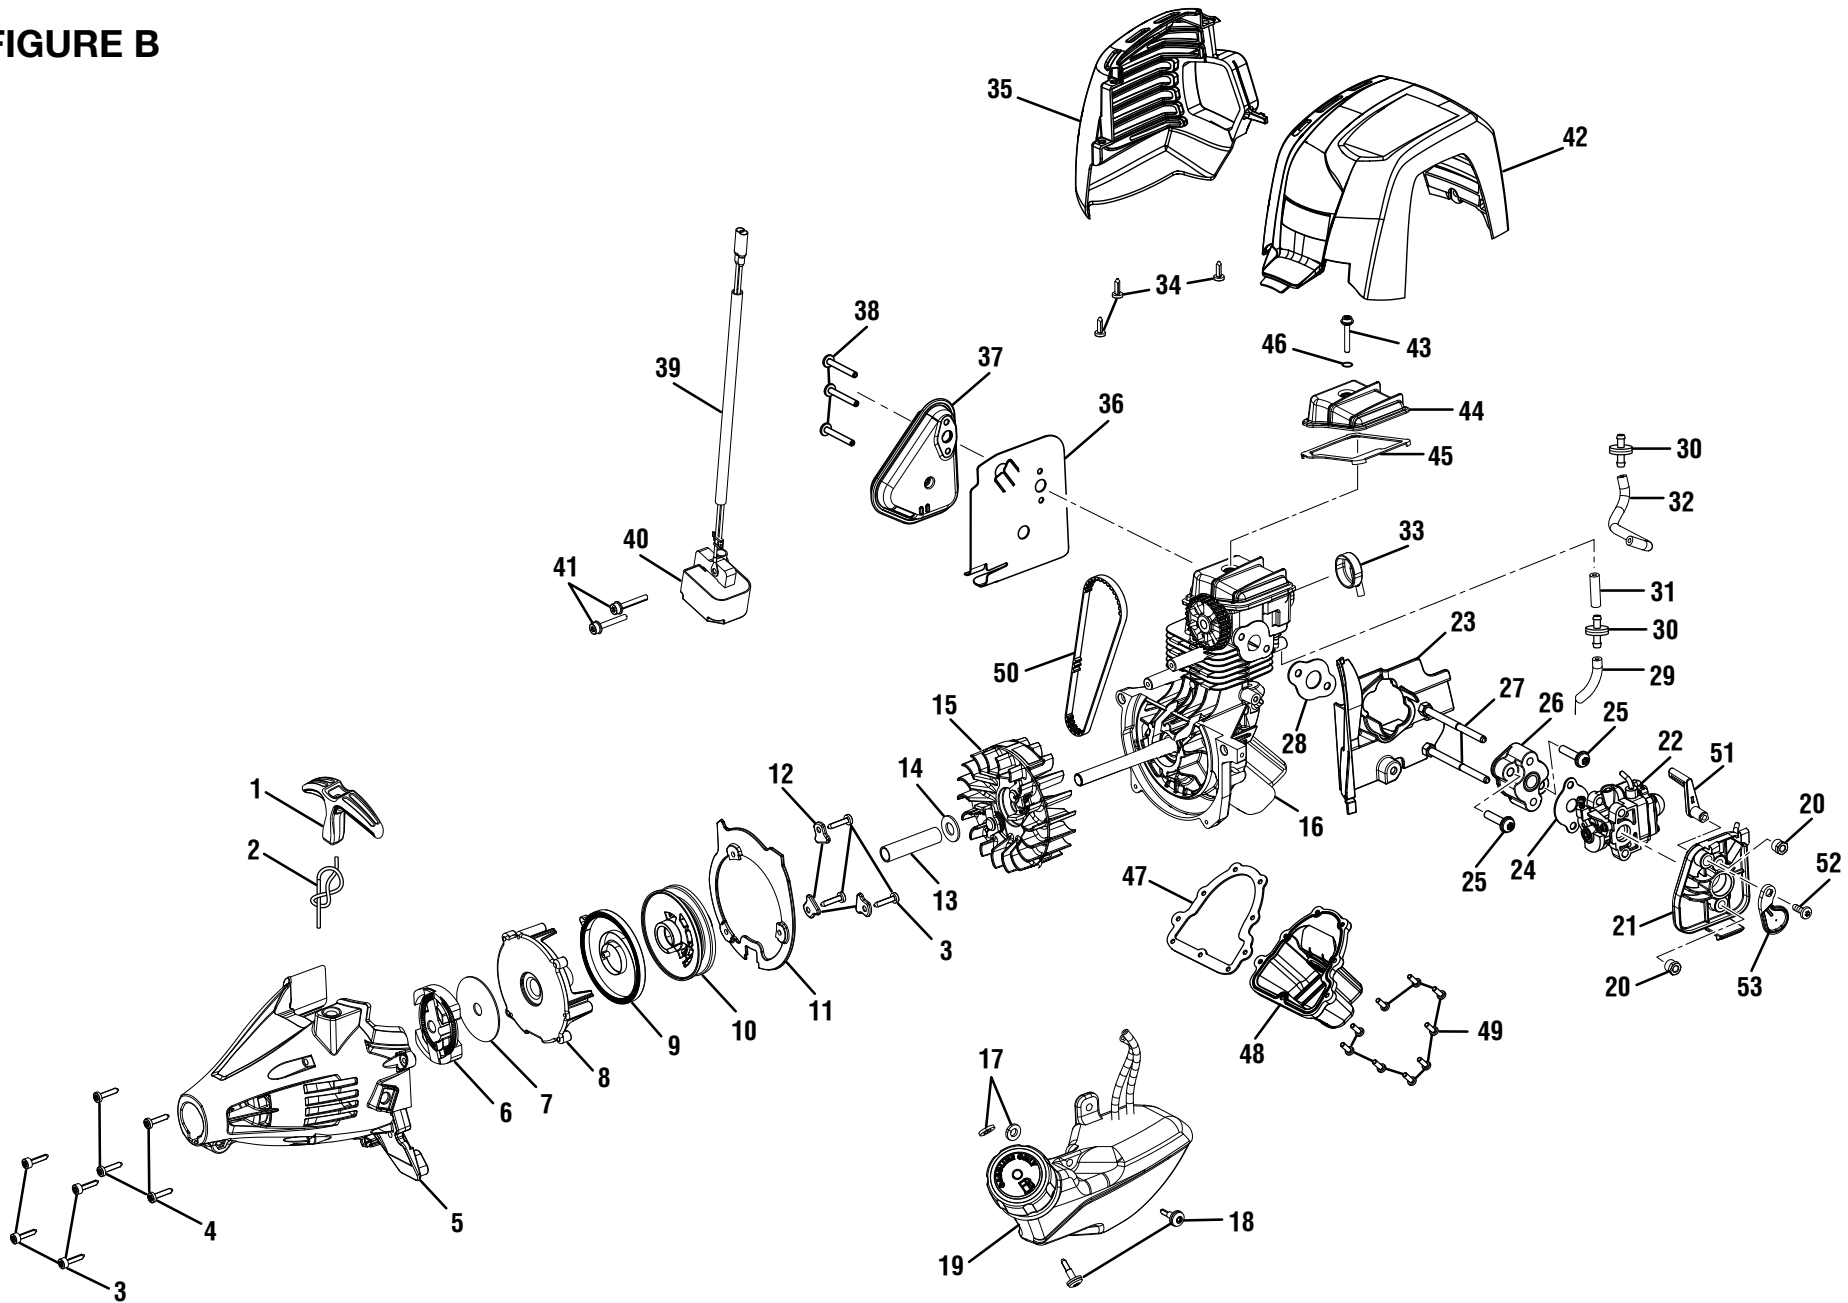

RYOBI 30cc STRING TRIMMERS
MODEL NUMBERS – RY34422, RY34442

FIGURE B

**RYOBI 30cc STRING TRIMMERS
MODEL NUMBERS – RY34422, RY34442**

PARTS LIST (FIGURE B)

KEY NO.	PART NUMBER	DESCRIPTION	QTY	KEY NO.	PART NUMBER	DESCRIPTION	QTY
1	511731004	Starter Grip.....	1	27	661509002	Bolt (M5 x 63 mm).....	2
2	900849002	Starter Rope (42 in).....	1	28	901657002	Heat Dam Gasket.....	1
3	660466001	Screw (M4 x 18 mm).....	7	29	570710002	Breather Hose.....	1
4	660970001	Screw (M4 x 16 mm).....	4	30	308826002	Check Valve.....	2
5	310304001	Starter Housing Assembly.....	1	31	570710003	Breather Hose.....	1
6	300960002	Clutch Assembly.....	1	32	570710004	Breather Hose.....	1
7	638090001	Washer.....	1	33	570401002	Breather Fitting.....	1
8	518994001	Starter Baffle.....	1	34	660466002	Screw (M4 x 12 mm).....	3
9	638033001	Spring & Container.....	1	35	518995001	Muffler Housing.....	1
10	521519001	Starter Pulley.....	1	36	901702001	Muffler Gasket.....	1
11	518996001	Air Dam.....	1	37	309320002	Muffler Assembly.....	1
12	638389001	Pulley Retainer.....	3	38	661143001	Muffler Bolt (M5 x 42 mm).....	3
13	638284002	Spacer Tube.....	1	39	308863022	Electrical Lead Wire Assembly.....	1
14	650017001	Washer.....	1	40	309263002	Ignition Module.....	1
15	309011001	Flywheel Assembly.....	1	41	660968001	Screw (M4 x 19 mm).....	2
16	309921004	Short Block Assembly.....	1	42	518142002	Top Cover.....	1
17	638576001	Washer.....	2	43	660780002	Screw (M4 x 27 mm Total, w/14 mm Threaded) ...	1
18	660970008	Screw (M4).....	3	44	638692001	Cam Cover.....	1
19	310585004	Fuel Tank & Cap Assembly (Incl. Key Nos. 17-18).....	1	45	901705001	Gasket.....	1
20	678868001	Hex Nut (M5 x 0.8).....	2	46	570400002	O-Ring.....	1
21	308398004	Air Filter Base.....	1	47	570709002	Gasket.....	1
22	309370002	Carburetor Assembly.....	1	48	518924002	Oil Pan.....	1
23	521401002	Air Baffle.....	1	49	660925003	Screw (M4 x 12 mm).....	9
24	900809009	Carburetor Gasket.....	1	50	901656002	Timing Belt.....	1
25	660629003	Screw (M5 x 23 mm).....	2	51	521609001	Choke Lever.....	1
26	521400001	Heat Dam.....	1	52	660345001	Screw (M4 x 12 mm).....	1
				53	521608001	Choke Plate.....	1