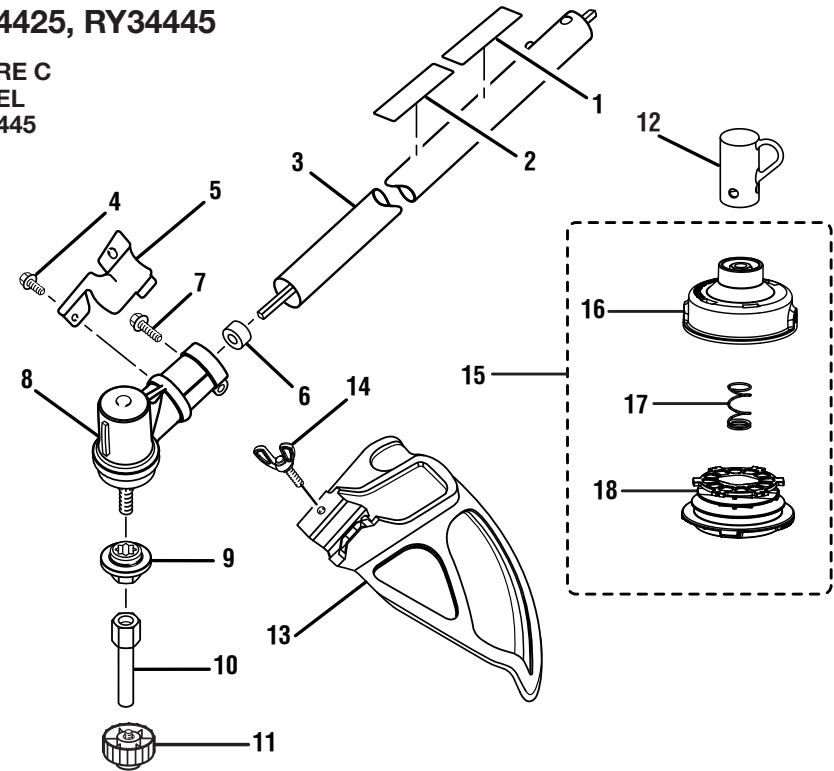

**FIGURE C
MODEL
RY34445**

KEY NO.	PART NUMBER	DESCRIPTION	QTY
1	940726013	Expand-it Label.....	1
2	940657032	Warning Decal	1
3	308841002	Curved Shaft Assembly	1
4	120642001	Fastener Kit.....	1
5	308052001	Grass Deflector.....	1
6	308042002	Spool Retainer (Black)	1
7	518019002	Hanger Cap.....	1
8	310643001	Housing.....	1
9	678022001	Spring	1
10	310412001	Spool.....	1
11	309562002	Reel Easy String Head Assembly	1

KEY NO.	PART NUMBER	DESCRIPTION	QTY
1	940726013	Expand-it Label.....	1
2	940657032	Warning Decal.....	1
3	308035013	Straight Shaft Assembly.....	1
4	660736001	Screw (10-24 x 5/8 in.)	1
5	638125001	Clamp	1
6	518367001	Spacer.....	1
7	660642001	Screw (1/4-20 x 1-1/4 in.).....	1
8	308210002	Gear Head	1
9	678011002	Flanged Washer	1
10	678019002	Arbor	1
11	308042003	Spool Retainer (Red)	1
12	518019002	Hanger Cap.....	1
13	308473001	Grass Deflector Assembly.....	1
14	660886001	Wing Screw (1/4-20 x 1-1/4 in.)	1
15	309562002	Reel Easy String Head Assembly (Inc. Key Nos. 16-18) ...	1
16	310643001	Housing.....	1
17	678022001	Spring	1
18	310412001	Spool.....	1