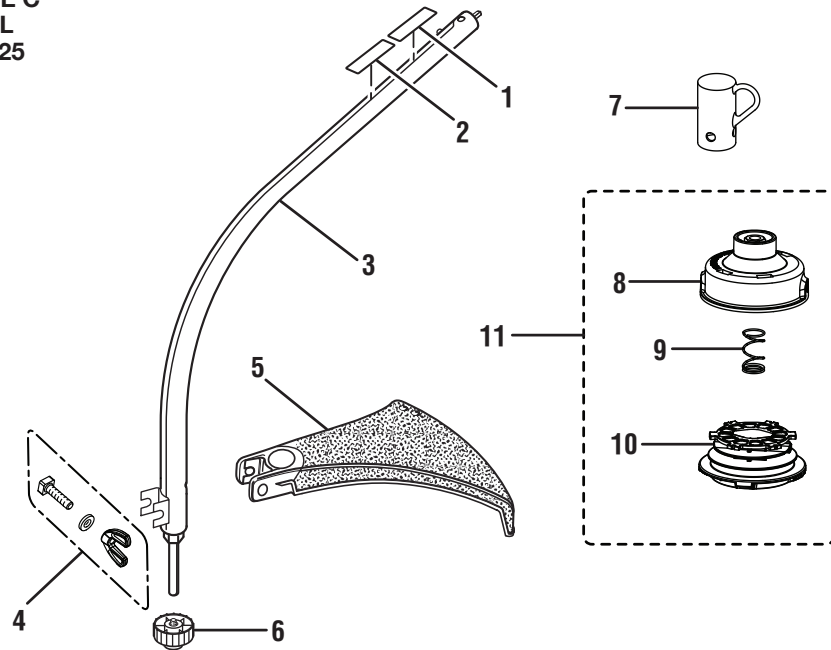

**RYOBI 30cc STRING TRIMMERS
MODEL NUMBERS – RY34425, RY34445**

**FIGURE C
MODEL
RY34425**