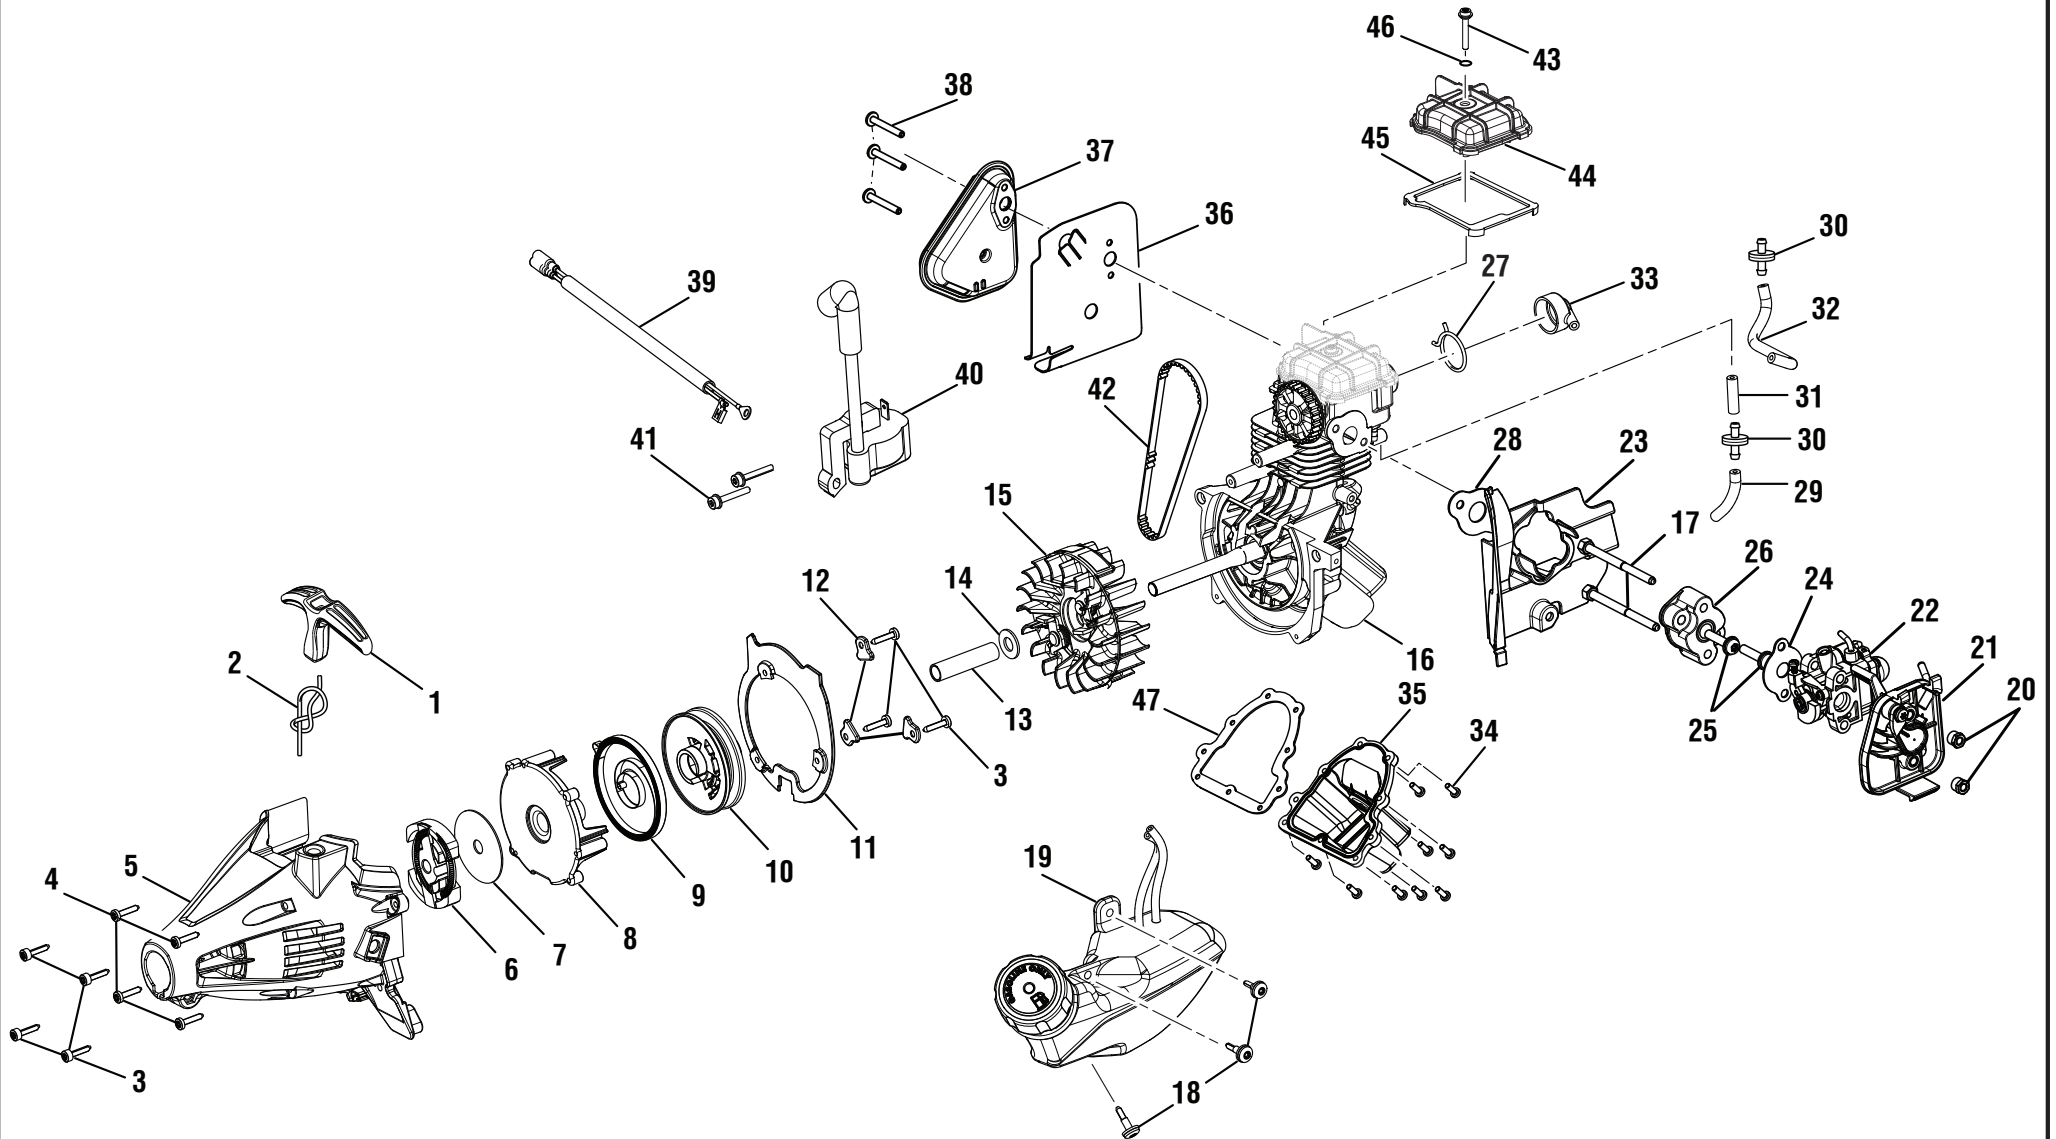

RYOBI 30cc STRING TRIMMERS
MODEL NUMBERS – RY34425, RY34445

FIGURE B

**RYOBI 30cc STRING TRIMMERS
MODEL NUMBERS – RY34425, RY34445**

PARTS LIST (FIGURE B)

KEY NO.	PART NUMBER	DESCRIPTION	QTY	KEY NO.	PART NUMBER	DESCRIPTION	QTY
1	511731004	Starter Grip.....	1	25	660629003	Screw (M5 x 23 mm)	2
2	900849002	Starter Rope (42 in)	1	26	521400001	Heat Dam	1
3	660466001	Screw (M4 x 18 mm)	7	27	678850001	Clamp.....	1
4	660970001	Screw (M4 x 16 mm)	4	28	901657002	Heat Dam Gasket.....	1
5	310304001	Starter Housing Assembly	1	29	570710002	Breather Hose	1
6	300960002	Clutch Assembly	1	30	308826002	Check Valve.....	2
7	638090001	Washer	1	31	570710003	Breather Hose	1
8	518994001	Starter Baffle	1	32	570710004	Breather Hose	1
9	638033001	Spring & Container.....	1	33	570401002	Breather Fitting.....	1
10	521519001	Starter Pulley.....	1	34	660925003	Screw (M4 x 12 mm)	9
11	518996001	Air Dam	1	35	518924002	Oil Pan.....	1
12	638389001	Pulley Retainer	3	36	901702001	Muffler Gasket.....	1
13	638284002	Spacer Tube	1	37	309320002	Muffler Assembly.....	1
14	650017001	Washer	1	38	661143001	Muffler Bolt (M5 x 42 mm).....	3
15	309011001	Flywheel Assembly.....	1	39	308863022	Electrical Lead Wire Assembly.....	1
16	309962004	Short Block Assembly.....	1	40	309263002	Ignition Module	1
17	661509002	Bolt (M5 x 63 mm).....	2	41	660968001	Screw (M4 x 19 mm)	2
18	660970002	Screw (M4)	3	42	901656002	Timing Belt	1
19	310585009	Fuel Tank & Cap Assembly	1	43	660780002	Screw (M4 x 27 mm Total, w/14 mm Threaded) ...	1
20	678868001	Hex Nut (M5 x 0.8)	2	44	640306001	Cam Cover	1
21	308398002	Air Filter Base.....	1	45	901705003	Gasket.....	1
22	309370002	Carburetor Assembly	1	46	570400002	O-Ring.....	1
23	521401002	Air Baffle.....	1	47	570709002	Gasket.....	1
24	900809009	Carburetor Gasket.....	1