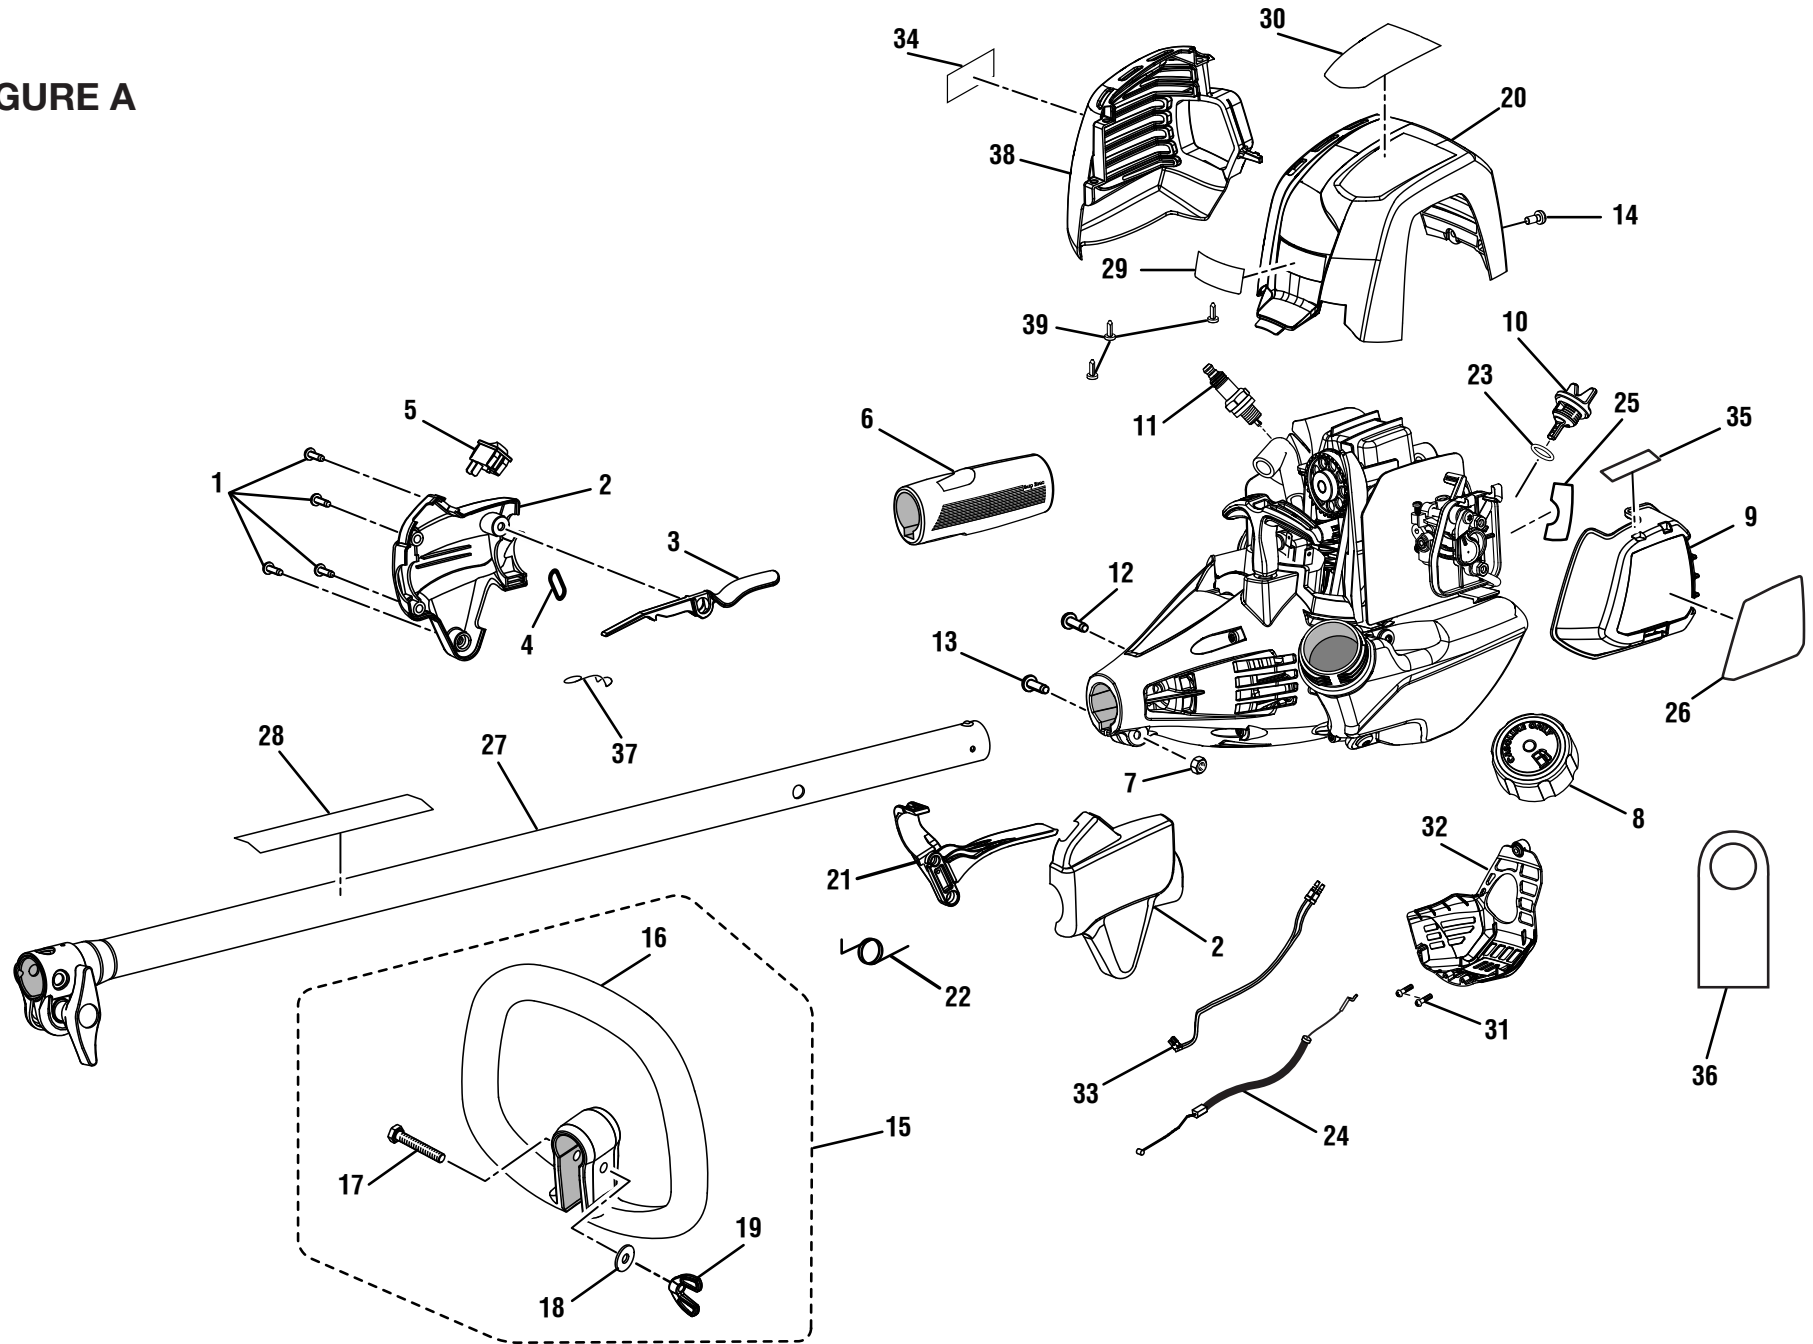

RYOBI 30cc POWER HEAD – MODEL NO. RY34001

FIGURE A

**PARTS LIST (FIGURE A)**

KEY NO.	PART NUMBER	DESCRIPTION	QTY	KEY NO.	PART NUMBER	DESCRIPTION	QTY
1	660563002	Screw (M4 x 20 mm).....	4	23	570400001	O-Ring .....	1
2	120950026	Control Handle Assembly.....	1	24	308842007	Throttle Cable .....	1
3	518695002	Trigger Lock.....	1	25	940680023	Hot Surface Label.....	1
4	638431001	Strap Hanger .....	1	26	940734067	Starting Label .....	1
5	760700002	Switch (Momentary Contact).....	1	27	120950028	Upper Boom Assembly (Incl. Key No. 28) .....	1
6	570234002	Rear Handle.....	1	28	940657034	Warning Label.....	1
7	678029002	Hex Nut (M6.3 x 1).....	1	29	940705020	Logo Label.....	1
8	310816002	Fuel Cap Assembly.....	1	30	940991037	X430 Label.....	1
9	521403001	Air Box Cover .....	1	31	T660619001	Screw (#6-19 x 1/2 in.) .....	2
10	310302001	Oil Cap/Dipstick (Incl. Key No. 23) .....	1	32	518548001	CE Cover (Bottom Cover).....	1
11	870301002	Spark Plug (Champion RY4C).....	1	33	308431002	Lead Assembly (Incl. Key No. 5) .....	1
12	660634001	Screw (#8-16 x 5/16 in.) .....	1	34	940654088	Combustion Warning Label.....	1
13	660697002	Bolt (M6 x 1 x 20 mm) .....	1	35	940216002	Choke Label .....	1
14	660510005	Screw (M5 x 11 mm).....	1	36	940971028	Oil Hang Tag.....	1
15	308991001	Front Handle Assembly (Incl. Key No. 16-19).....	1	37	678818001	Spring .....	1
16	518738001	Front Handle.....	1	38	518995001	Muffler Housing .....	1
17	660643008	Bolt (1/4-20 x 40 mm).....	1	39	660466002	Screw (M4 x 12 mm) .....	3
18	678008001	Washer (1/4 in.).....	1	<b>Not Shown:</b>			
19	518949001	Wing Nut (1/4-20) .....	1	987000913	Operator's Manual (960424002) .....	1	
20	518142003	Top Cover .....	1	01-03-13	(REV:02)		
21	518696002	Throttle Trigger .....	1				
22	690694002	Throttle Trigger Spring.....	1				