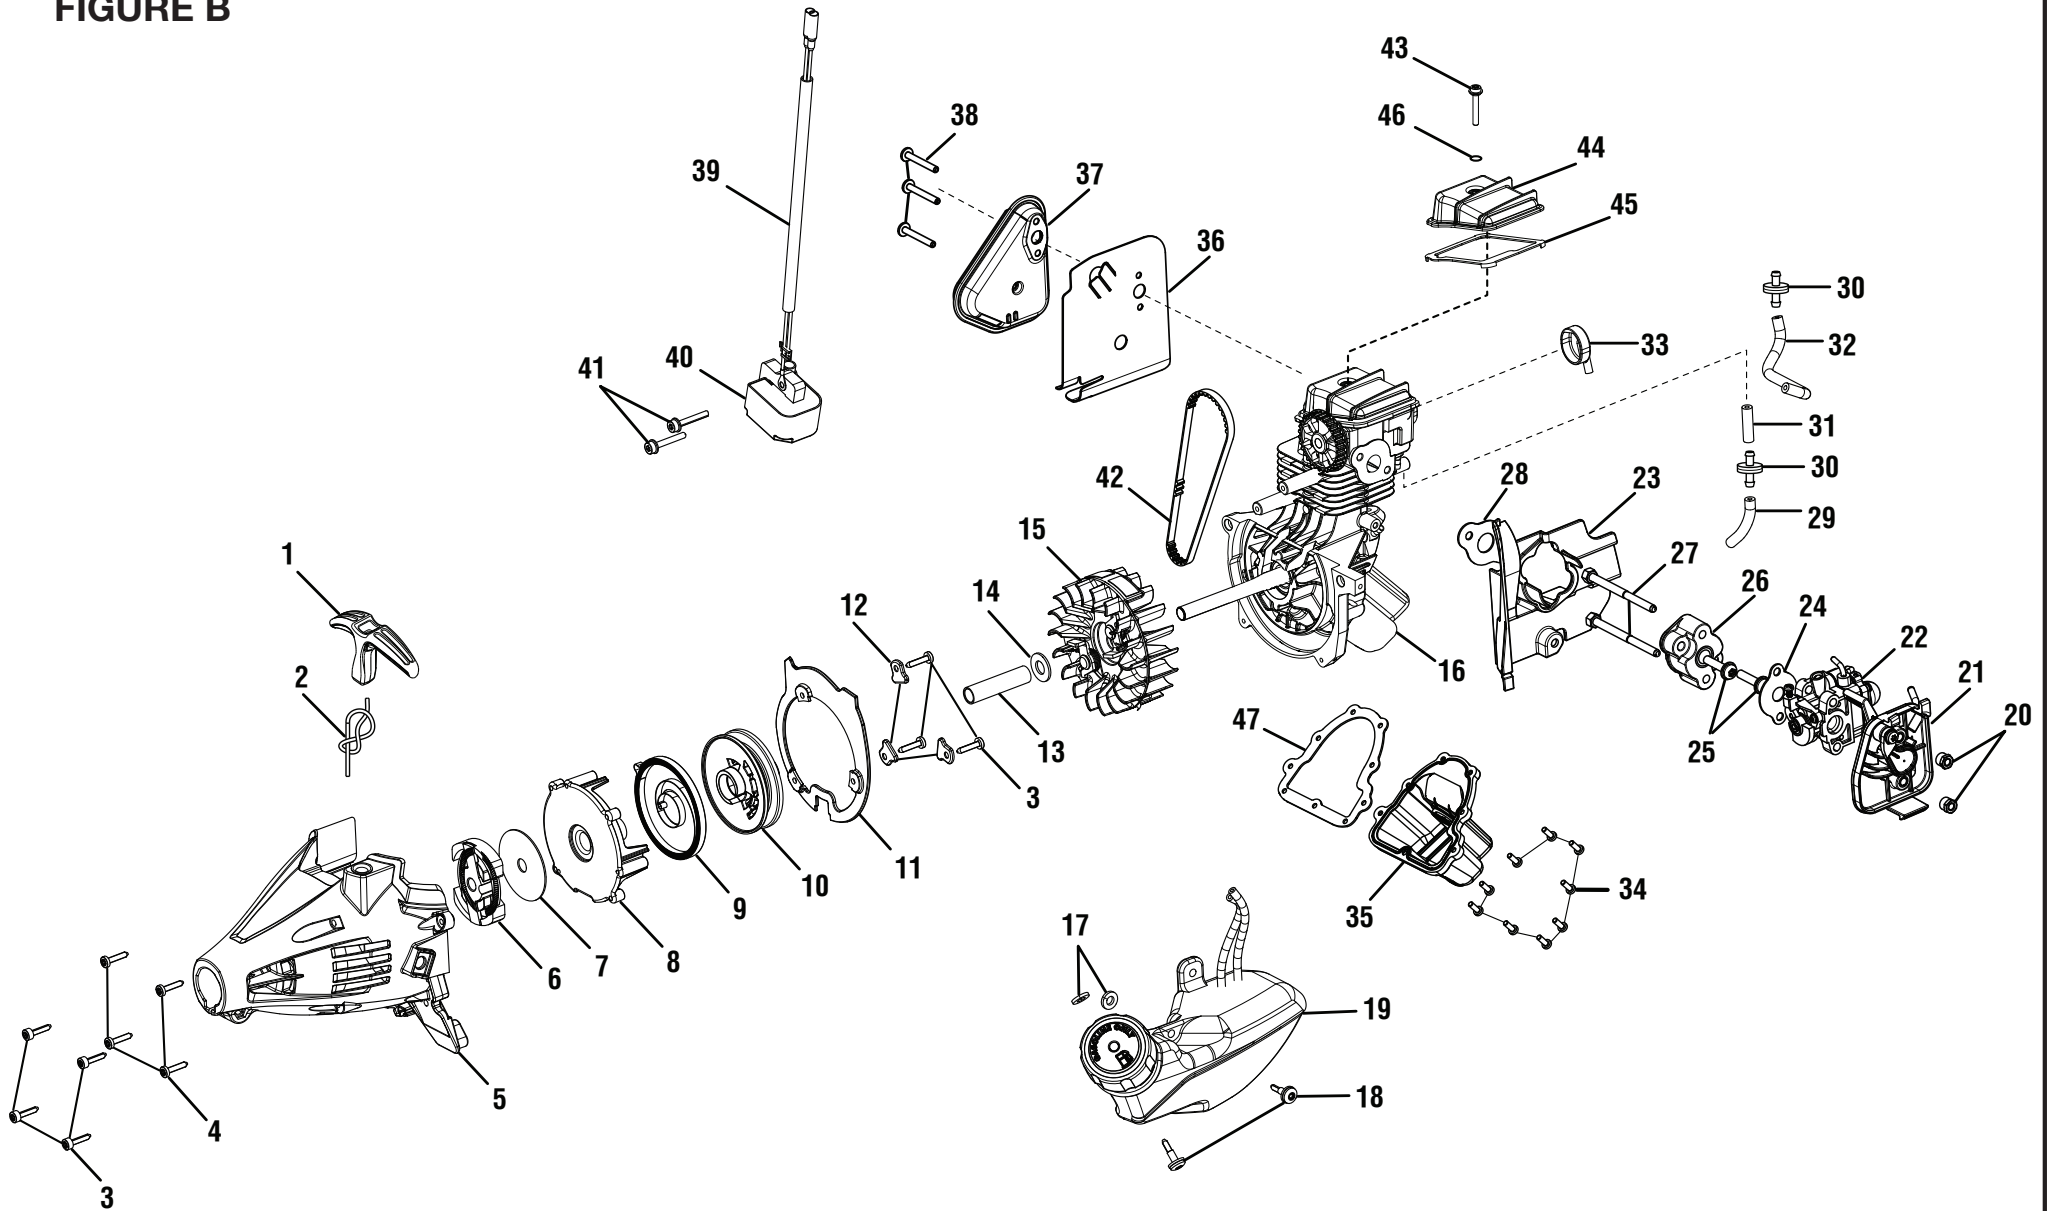

FIGURE B

PARTS LIST (FIGURE B)

KEY NO.	PART NUMBER	DESCRIPTION	QTY	KEY NO.	PART NUMBER	DESCRIPTION	QTY
1	511731004	Starter Grip.....	1	25	660629003	Screw (M5 x 23 mm)	2
2	900849002	Starter Rope (42 in)	1	26	521400001	Heat Dam	1
3	660466001	Screw (M4 x 18 mm)	7	27	661509002	Bolt (M5 x 63 mm).....	2
4	660970001	Screw (M4 x 16 mm)	4	28	901657002	Heat Dam Gasket.....	1
5	310304001	Starter Housing Assembly	1	29	570710002	Breather Hose	1
6	300960002	Clutch Assembly	1	30	308826002	Check Valve.....	2
7	638090001	Washer	1	31	570710003	Breather Hose	1
8	518994001	Starter Baffle	1	32	570710004	Breather Hose	1
9	638033001	Spring & Container.....	1	33	570401001	Breather Fitting.....	1
10	521519001	Starter Pulley.....	1	34	660925003	Screw (M4 x 12 mm)	9
11	518996001	Air Dam	1	35	518924002	Oil Pan.....	1
12	638389001	Pulley Retainer	3	36	901702001	Muffler Gasket.....	1
13	638284002	Spacer Tube	1	37	309320002	Muffler Assembly.....	1
14	650017001	Washer	1	38	661143001	Muffler Bolt (M5 x 42 mm).....	3
15	309011001	Flywheel Assembly.....	1	39	308863022	Electrical Lead Wire Assembly.....	1
16	309921013	Short Block Assembly.....	1	40	309263002	Ignition Module	1
17	638576001	Washer	2	41	660968001	Screw (M4 x 19 mm)	2
18	660970008	Screw (M4)	3	42	901656002	Timing Belt	1
19	310585004	Fuel Tank & Cap Assembly (Incl. Key Nos. 17-18).....	1	43	660780002	Screw (M4 x 27 mm Total, w/14 mm Threaded) ...	1
20	678868001	Hex Nut (M5 x 0.8)	2	44	638692001	Cam Cover	1
21	308398004	Air Filter Base.....	1	45	901705001	Gasket.....	1
22	309370002	Carburetor Assembly	1	46	570400002	O-Ring.....	1
23	521401002	Air Baffle.....	1	47	570709002	Gasket.....	1
24	900809009	Carburetor Gasket.....	1