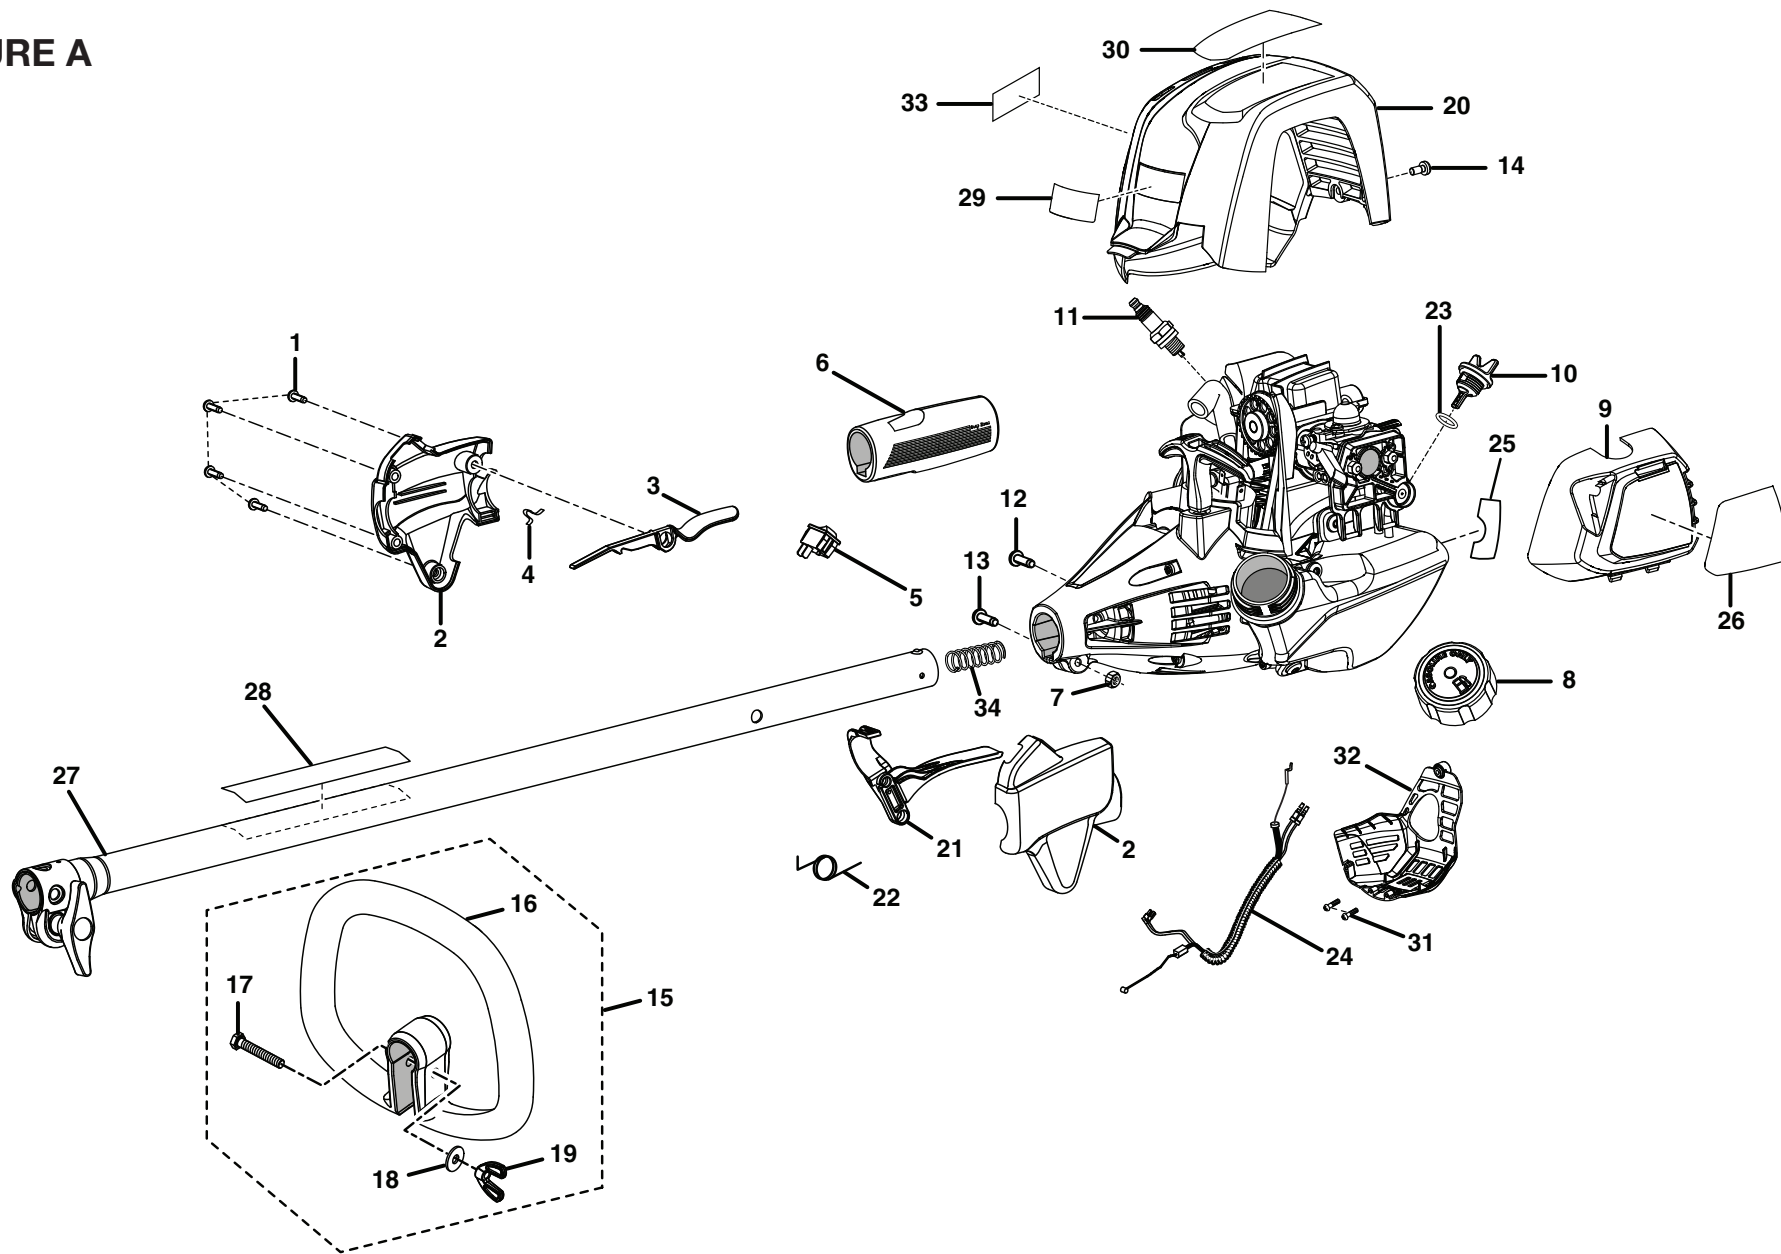

FIGURE A

PARTS LIST (FIGURE A)

KEY NO.	PART NUMBER	DESCRIPTION	QTY	KEY NO.	PART NUMBER	DESCRIPTION	QTY
1	660563002	Screw (M4 x 20 mm).....	4	21	518696002	Throttle Trigger	1
2	120950026	Control Handle Assembly	1	22	690694002	Throttle Trigger Spring.....	1
3	518695002	Trigger Lock.....	1	23	570400001	O-Ring	1
4	638431001	Strap Hanger.....	1	24	308439014	Throttle Cable and Lead Assembly (Incl. Key No. 5).....	1
5	760700002	Switch (Momentary Contact).....	1	25	940680023	Hot Surface Label.....	1
6	570234002	Rear Handle.....	1	26	940734040	Starting Label	1
7	678029002	Hex Nut (M6.3 x 1).....	1	27	120950028	Upper Boom Assembly (Incl. Key No. 28)	1
8	310586001	Fuel Cap Assembly.....	1	28	940657034	Warning Label	1
9	518959001	Air Box Cover	1	29	940705020	Logo Label	1
10	310302001	Oil Cap/Dipstick (Incl. Key No. 23).....	1	30	940991037	X430 Label.....	1
11	870301002	Spark Plug (Champion RY4C).....	1	31	T660619001	Screw (#6-19 x 1/2 in.)	2
12	660634001	Screw (#8-16 x 5/16 in., Torx TF).....	1	32	518548001	CE Cover (Bottom Cover).....	1
13	660697002	Bolt (M6 x 20 mm).....	1	33	940654088	Combustion Warning Label.....	1
14	660510005	Screw (M5 x 11 mm).....	1	34	690140011	Compression Spring.....	1
15	308991001	Front Handle Assembly (Incl. Key Nos. 16-19).....	1	Not Shown:			
16	518738001	Front Handle	1	987000841	Operator's Manual (960646003)	1	
17	660643008	Bolt (1/4-20 x 40 mm)	1	7-8-11	(REV:05)		
18	678008001	Washer (1/4 in.)	1				
19	518949001	Wing Nut (1/4-20)	1				
20	310536001	Top Cover Assembly.....	1				