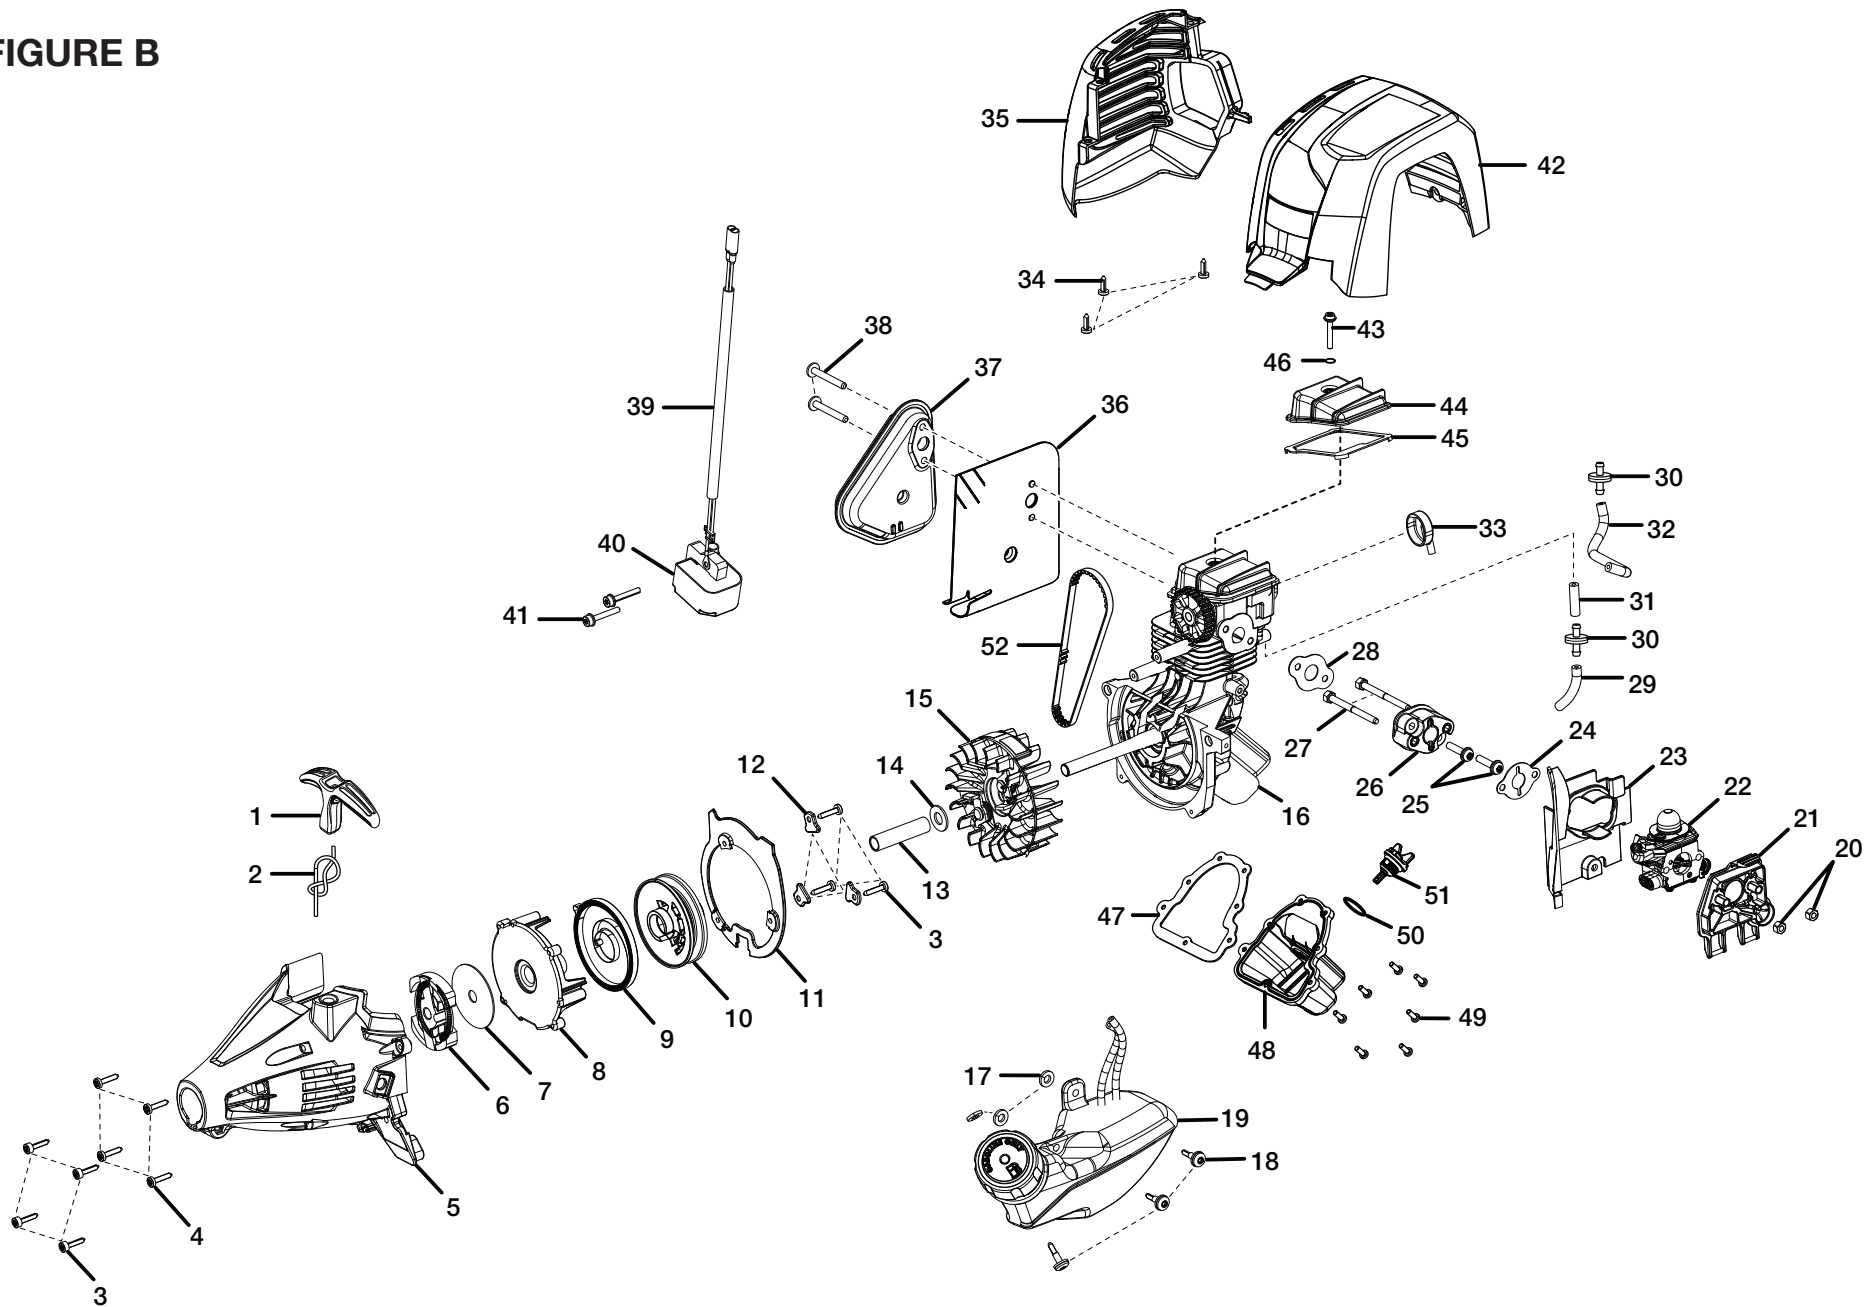

FIGURE B

PARTS LIST (FIGURE B)

KEY NO.	PART NUMBER	DESCRIPTION	QTY	KEY NO.	PART NUMBER	DESCRIPTION	QTY
1	511731004	Starter Grip.....	1	27	661509002	Bolt (M5 x 63 mm)	2
2	900849002	Starter Rope.....	1	28	901657002	Heat Dam Gasket	1
3	660466001	Screw (M4 x 18 mm)	7	29	570710002	Breather Hose	1
4	660970001	Screw (M4 x 16 mm)	4	30	308826002	Check Valve.....	2
5	310304001	Starter Housing Assembly.....	1	31	570710003	Breather Hose	1
6	300960002	Clutch Assembly	1	32	570710004	Breather Hose	1
7	638090001	Washer	1	33	570401003	Breather Fitting.....	1
8	518994001	Starter Baffle.....	1	34	660466002	Screw (M4 x 12 mm)	3
9	638033001	Spring & Container	1	35	518995001	Muffler Housing	1
10	310022001	Easy Starter Assembly.....	1	36	901702002	Muffler Gasket.....	1
11	518996001	Air Dam.....	1	37	309320001	Muffler Assembly.....	1
12	638389001	Pulley Retainer.....	3	38	661143001	Muffler Bolt (M5 x 42 mm).....	2
13	638284002	Spacer Tube	1	39	308863022	Electrical Lead Wire Assembly.....	1
14	650017001	Washer	1	40	309263002	Ignition Module.....	1
15	309011001	Flywheel Assembly	1	41	660968001	Screw (M4 x 19 mm)	2
16	309921013	Short Block Assembly.....	1	42	518142003	Top Cover.....	1
17	590462002	Washer	3	43	660780002	Screw (M4 x 27 mm Total, w/14 mm Threaded)	1
18	660970008	Screw (M4).....	3	44	518649001	Cam Cover	1
19	310585001	Fuel Tank & Cap Assembly (Incl. Key Nos. 17-18)	1	45	901705001	Gasket	1
20	678180002	Hex Nut (M5 x 0.8)	2	46	570400002	O-Ring.....	1
21	518960001	Air Filter Base.....	1	47	570709002	Gasket	1
22	309368001	Carburetor Assembly.....	1	48	518924002	Oil Pan.....	1
23	521401001	Air Baffle.....	1	49	660925003	Screw (M4 x 12 mm)	7
24	900809009	Carburetor Gasket	1	50	570400001	O-Ring.....	1
25	660629003	Screw (M5 x 23 mm)	2	51	310302001	Oil Cap/Dipstick (Incl. Key No. 50).....	1
26	518143001	Heat Dam.....	1	52	901656002	Timing Belt.....	1