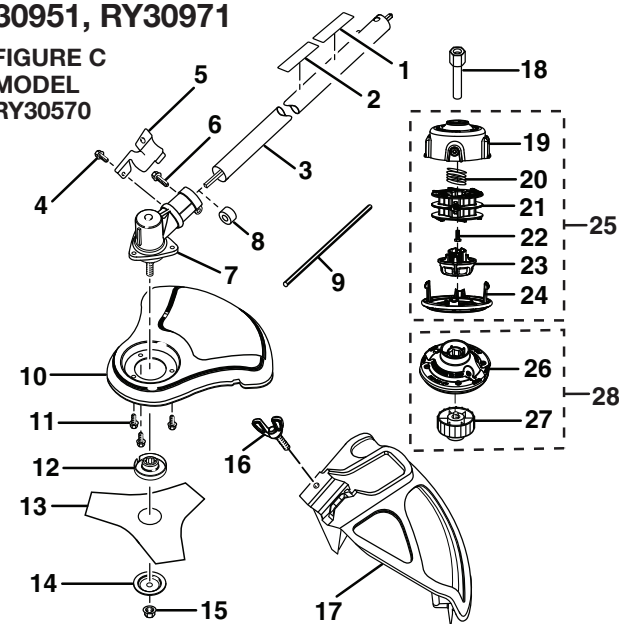

PARTS LIST (FIGURE A)

KEY NO.	PART NUMBER	DESCRIPTION	QTY	KEY NO.	PART NUMBER	DESCRIPTION	QTY
1	660563002	* Screw (M4 x 20 mm)	4	18	678008001	Flat Washer	1
2	308869002	Control Handle Assembly	1	19	518949001	* Wing Nut (1/4-20)	1
3	518695001	Trigger Lock	1	20	660643002	* Bolt (1/4-20 x 1 in. Hex Hd.) (BC30)	1
4	638431001	Strap Hanger	1	21	660643001	* Bolt (1/4-20 x 1-1/2 in. Hex Hd.) (BC30)	1
5	760700002	Switch (Momentary Contact)	1	22	308046001	“J” Handle and Grip (BC30)	1
6	570234002	Rear Handle	1	23	638014001	Handle Bar Clamp (BC30)	2
7	870174001	* Spark Plug (Champion RCJ6Y)	1	24	678013001	Washer (BC30)	2
8	518366001	Hanger Cap	1	25	678016001	* Hex Nut (1/4-20) (BC30)	2
9	518777001	Air Box Cover	1	26	678012001	Lock Washer (BC30)	2
10	300758006	Fuel Cap Assembly	1	27	518696001	Throttle Trigger	1
11	940686026	Label	1	28	660616001	* Screw (10-24 x 7/8 in.)	1
12	660697002	Bolt (M6 x 20 mm)	1	29	308439003	Throttle and Lead Assembly (Inc. Key No. 5)	1
13	308470004	Upper Boom Assembly	1	30	308487001	Shoulder Harness (BC30)	1
14	940230132	Warning Decal (CS30 and SS30)	1	31	678029002	* Hex Nut (M6)	1
	940627024	Warning Decal (BC30)	1	32	690694002	Spring	1
15	308991001	Front Handle Assembly (CS30 and SS30)	1	33	660634001	* Screw (8-16 x 5/16 in. Torx T.F.)	1
16	518738001	Front Handle	1		987000184	Operator’s Manual (960703002)	
17	660643008	Bolt (1/4-20 x 40 mm)	1		11-07-08 (REV:04)		

**FIGURE C
MODEL
RY30570**

Key No.	Service Number	Description	Qty.
1	940627024	Expand-it Label.....	1
2	940230132	Warning Decal.....	1
3	308038010	Curved Shaft Assembly	1
4	120642001	Fastener Kit.....	1
5	308052001	Grass Deflector	1
6	308042002	Spool Retainer (Black)	1
7	308925001	Pro Cut II String Head.....	1
8	120950011	Pro Cut II String Head Assembly	1
9	308827002	Housing (Inc. Key No. 14)	1
10	678749001	Spring	1
11	308924001	Spool.....	1
12	660650001	* Bolt (5/16-18 x 1/2 in.).....	1
13	518803001	Knob	1
14	518804001	Cover	1
15	120950010	Reel Easy String Head Assembly	1