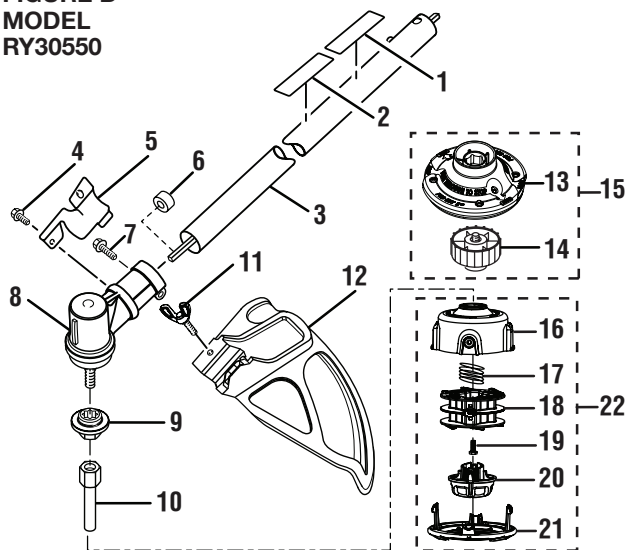

**FIGURE C
MODEL
RY30570**

Key No.	Service Number	Description	Qty.
1	940627024	Expand-it Label.....	1
2	940230132	Warning Decal.....	1
3	308038010	Curved Shaft Assembly	1
4	120642001	Fastener Kit.....	1
5	308052001	Grass Deflector	1
6	308042002	Spool Retainer (Black)	1
7	308925001	Pro Cut II String Head.....	1
8	120950011	Pro Cut II String Head Assembly	1
9	308827002	Housing (Inc. Key No. 14)	1
10	678749001	Spring	1
11	308924001	Spool.....	1
12	660650001	* Bolt (5/16-18 x 1/2 in.).....	1
13	518803001	Knob	1
14	518804001	Cover	1
15	120950010	Reel Easy String Head Assembly	1