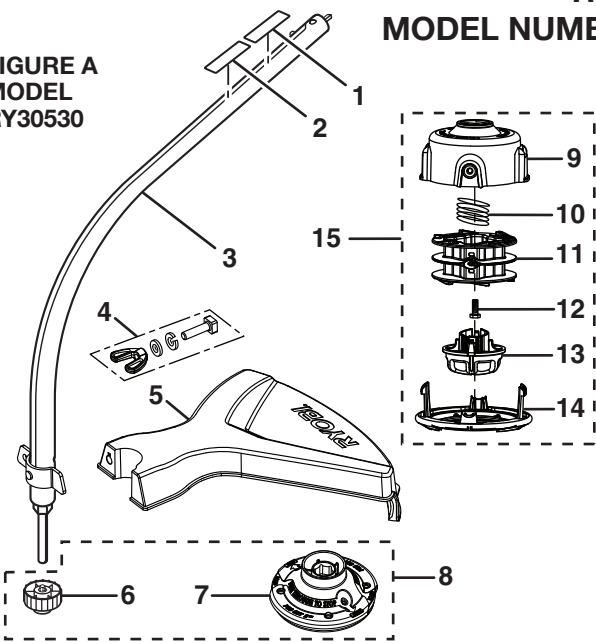

RYOBI 30cc STRING TRIMMERS AND BRUSHCUTTER

MODEL NUMBERS – RY30530, RY30550, RY30570, RY30931, RY30951, RY30971

**FIGURE A
MODEL
RY30530**