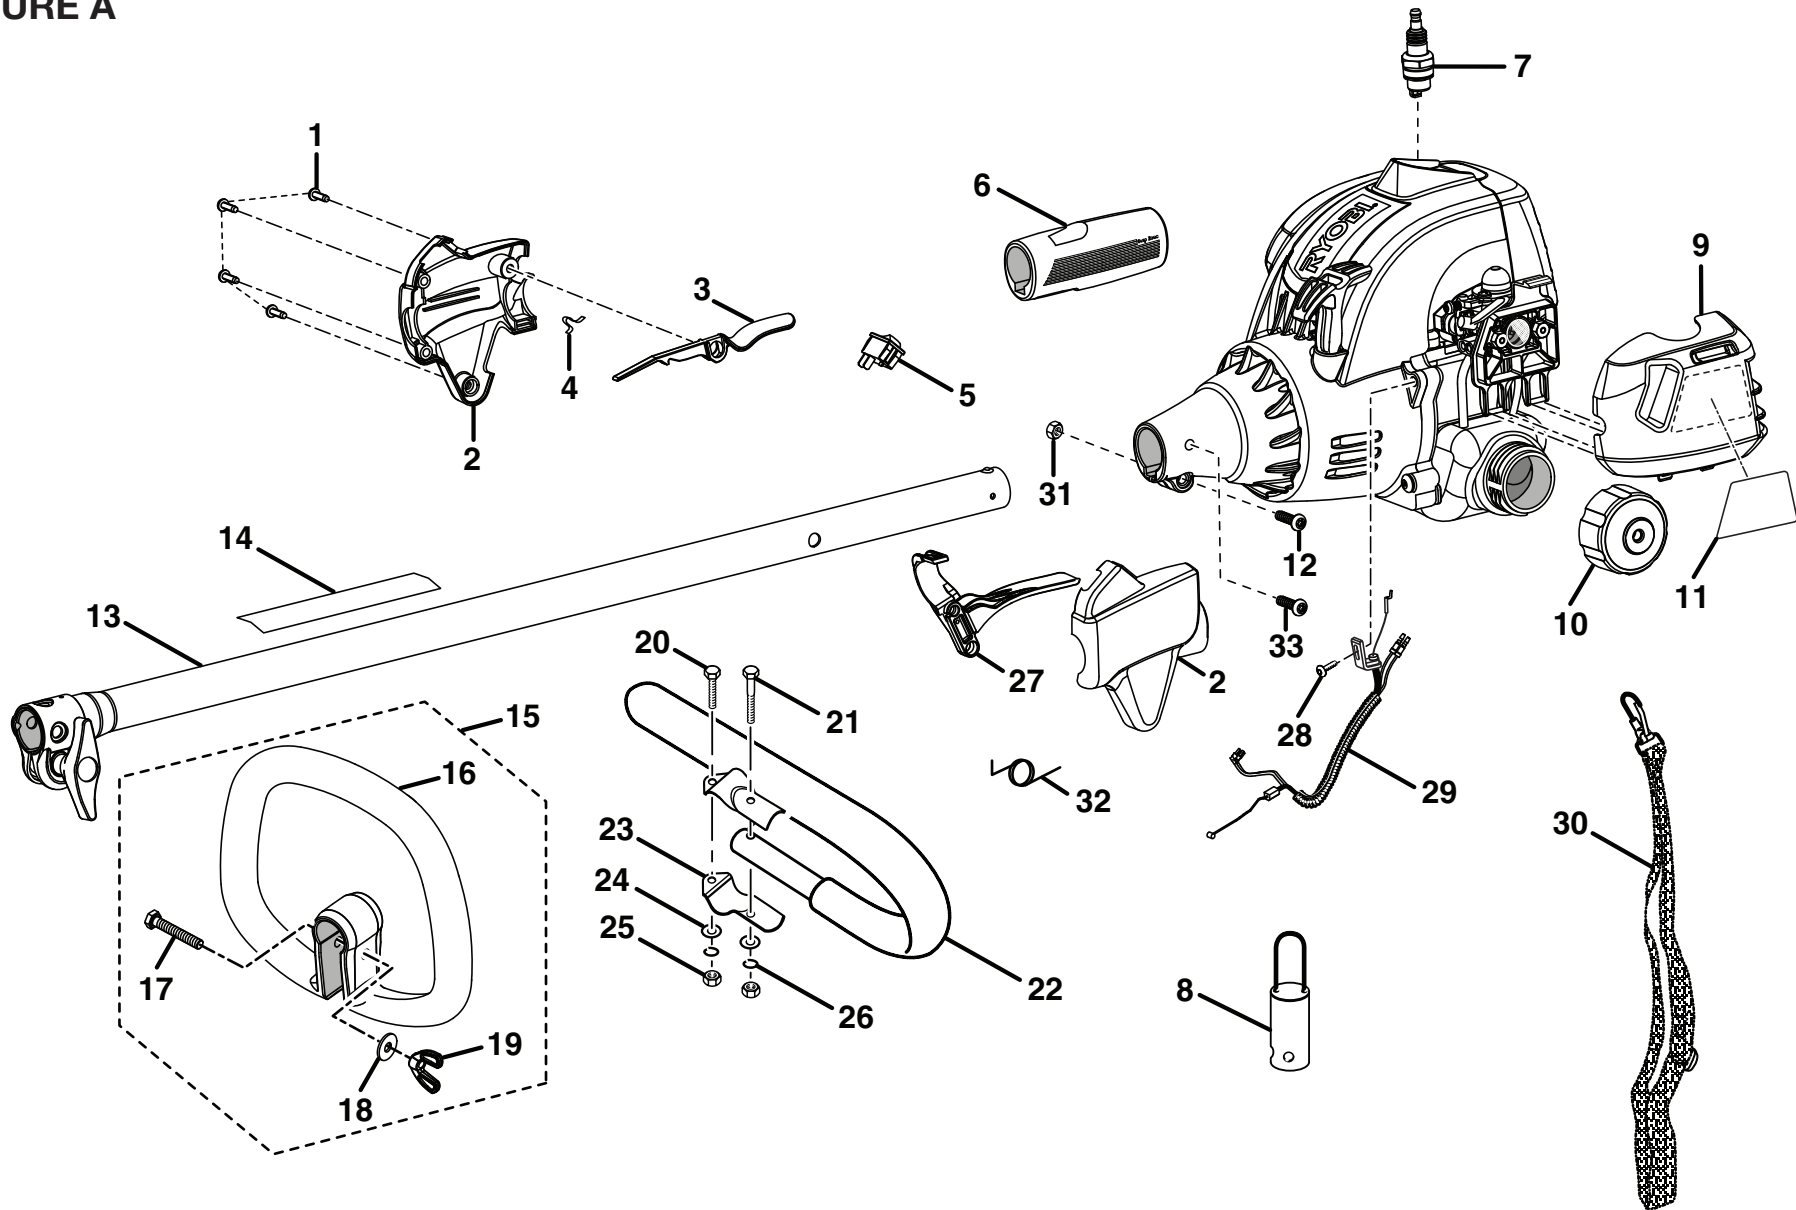

RYOBI 30cc STRING TRIMMERS AND BRUSHCUTTER
MODEL NUMBERS - RY30530, RY30550, RY30570, RY30931, RY30951, RY30971

FIGURE A

RYOBI 30cc STRING TRIMMERS AND BRUSHCUTTER
MODEL NUMBERS – RY30530, RY30550, RY30570, RY30931, RY30951, RY30971

PARTS LIST (FIGURE A)

KEY NO.	PART NUMBER	DESCRIPTION	QTY	KEY NO.	PART NUMBER	DESCRIPTION	QTY
1	660563002	* Screw (M4 x 20 mm)	4	18	678008001	Flat Washer	1
2	308869002	Control Handle Assembly	1	19	518949001	* Wing Nut (1/4-20)	1
3	518695001	Trigger Lock	1	20	660643002	* Bolt (1/4-20 x 1 in. Hex Hd.) (BC30)	1
4	638431001	Strap Hanger	1	21	660643001	* Bolt (1/4-20 x 1-1/2 in. Hex Hd.) (BC30)	1
5	760700002	Switch (Momentary Contact)	1	22	308046001	“J” Handle and Grip (BC30)	1
6	570234002	Rear Handle	1	23	638014001	Handle Bar Clamp (BC30)	2
7	870174001	* Spark Plug (Champion RCJ6Y)	1	24	678013001	Washer (BC30)	2
8	518366001	Hanger Cap	1	25	678016001	* Hex Nut (1/4-20) (BC30)	2
9	518777001	Air Box Cover	1	26	678012001	Lock Washer (BC30)	2
10	300758006	Fuel Cap Assembly	1	27	518696001	Throttle Trigger	1
11	940686026	Label	1	28	660616001	* Screw (10-24 x 7/8 in.)	1
12	660697002	Bolt (M6 x 20 mm)	1	29	308439003	Throttle and Lead Assembly (Inc. Key No. 5)	1
13	308470004	Upper Boom Assembly	1	30	308487001	Shoulder Harness (BC30)	1
14	940230132	Warning Decal (CS30 and SS30)	1	31	678029002	* Hex Nut (M6)	1
	940627024	Warning Decal (BC30)	1	32	690694002	Spring	1
15	308991001	Front Handle Assembly (CS30 and SS30)	1	33	660634001	* Screw (8-16 x 5/16 in. Torx T.F.)	1
16	518738001	Front Handle	1		987000184	Operator’s Manual (960703002)	
17	660643008	Bolt (1/4-20 x 40 mm)	1		11-07-08 (REV:04)		