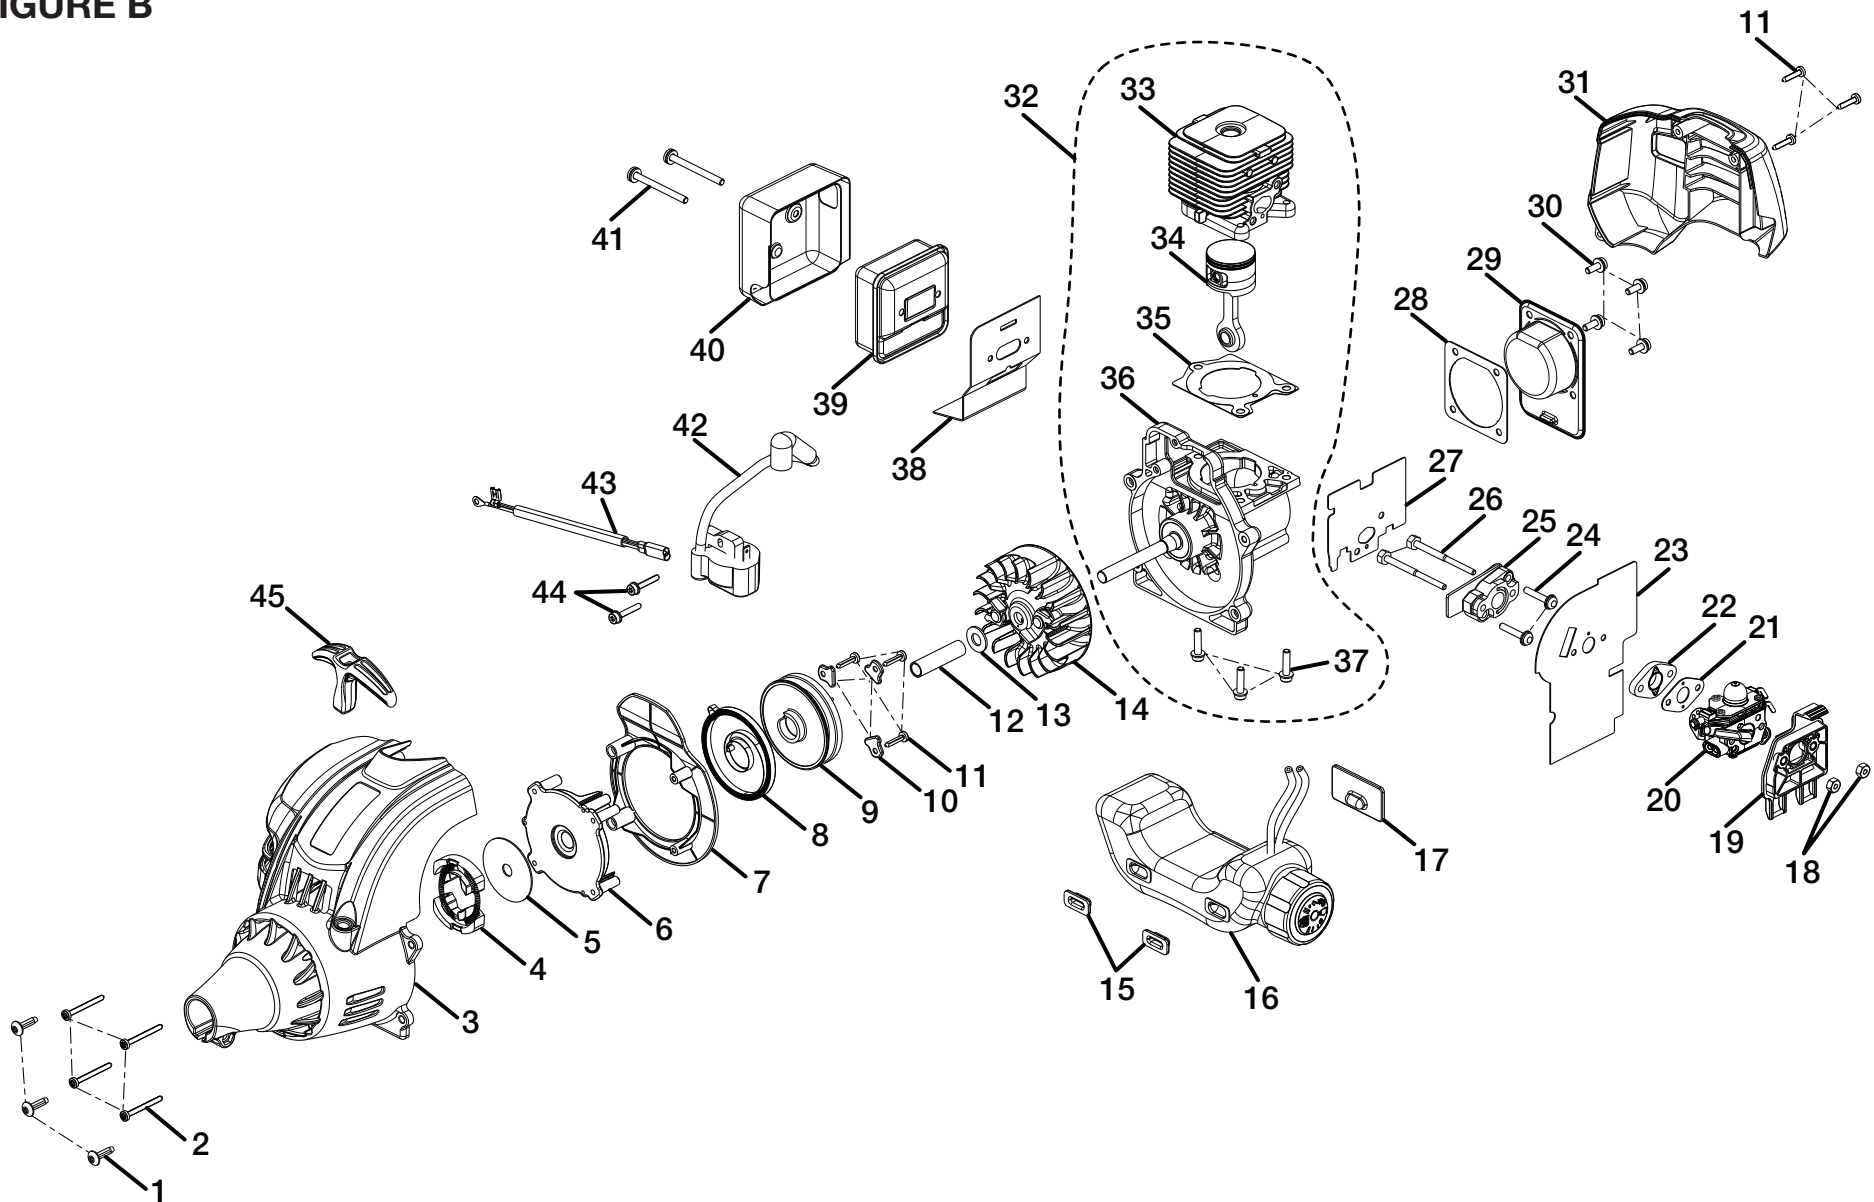

RYOBI 30cc STRING TRIMMERS AND BRUSHCUTTER
MODEL NUMBERS – RY30530, RY30550, RY30570, RY30931, RY30951, RY30971

FIGURE B

RYOBI 30cc STRING TRIMMERS AND BRUSHCUTTER
MODEL NUMBERS – RY30530, RY30550, RY30570, RY30931, RY30951, RY30971

PARTS LIST (FIGURE B)

KEY NO.	PART NUMBER	DESCRIPTION	QTY	KEY NO.	PART NUMBER	DESCRIPTION	QTY
1	660630002	* Screw (10-24 x 3/4 in.)	3	24	660662001	* Screw (10-24 x 1 in. Pan Hd.)	2
2	661508001	* Screw (M4 x 38 mm)	4	25	518070001	Heat Dam	1
3	308194005	Starter Housing Assembly	1	26	660346002	* Screw (10 x 2-1/2 in.)	2
4	300960002	Clutch Assembly	1	27	901657001	Heat Dam Gasket	1
5	638090001	Washer	1	28	900954001	Crankcase Gasket	1
6	518134001	Starter Retaining	1	29	638031001	Crankcase Cover	1
7	518854001	Baffle Plate	1	30	660664001	* Pan Head Screw (10-24 x 14mm)	4
8	638033001	Spring & Container	1	31	518775001	Rear Housing	1
9	308386001	Pulley Assembly	1	32	308192008	Short Block Assembly (Inc. Key Nos. 33-37)	1
10	638389001	Pulley Retainer	3	33	640069002	Cylinder	1
11	660466001	* Screw (M4 x 18 mm)	6	34	308023003	Piston w/Rod Assembly	1
12	638284003	Spacer	1	35	900953001	Cylinder Gasket	1
13	650017001	Washer	1	36	308191008	Crankcase Assembly	1
14	308433004	Rotor Assembly	1	37	660342002	* Screw (M5 x 0.8-20 mm)	3
15	570256001	Bumper	2	38	901452005	Muffler Gasket	1
16	308181008	Fuel Tank & Cap Assembly	1	39	309316001	Muffler Assembly	1
17	570549001	Bumper	1	40	638481001	Heat Shield	1
18	678027001	* Lock Nut (10-24)	2	41	660638003	* Screw (10-24 x 2-1/8 in.)	2
19	518766001	Air Filter Base	1	42	308389002	Ignition Module	1
20	308054012	Carburetor Assembly	1	43	308863014	Electrical Wire Assembly	1
21	900994004	Carburetor Gasket	1	44	660660001	* Screw (M4 x 25 mm)	2
22	590456003	Spacer	1	45	511731001	Starter Grip	1
23	900740003	Carburetor Gasket	1				

* STANDARD HARDWARE ITEM – MAY BE PURCHASED LOCALLY