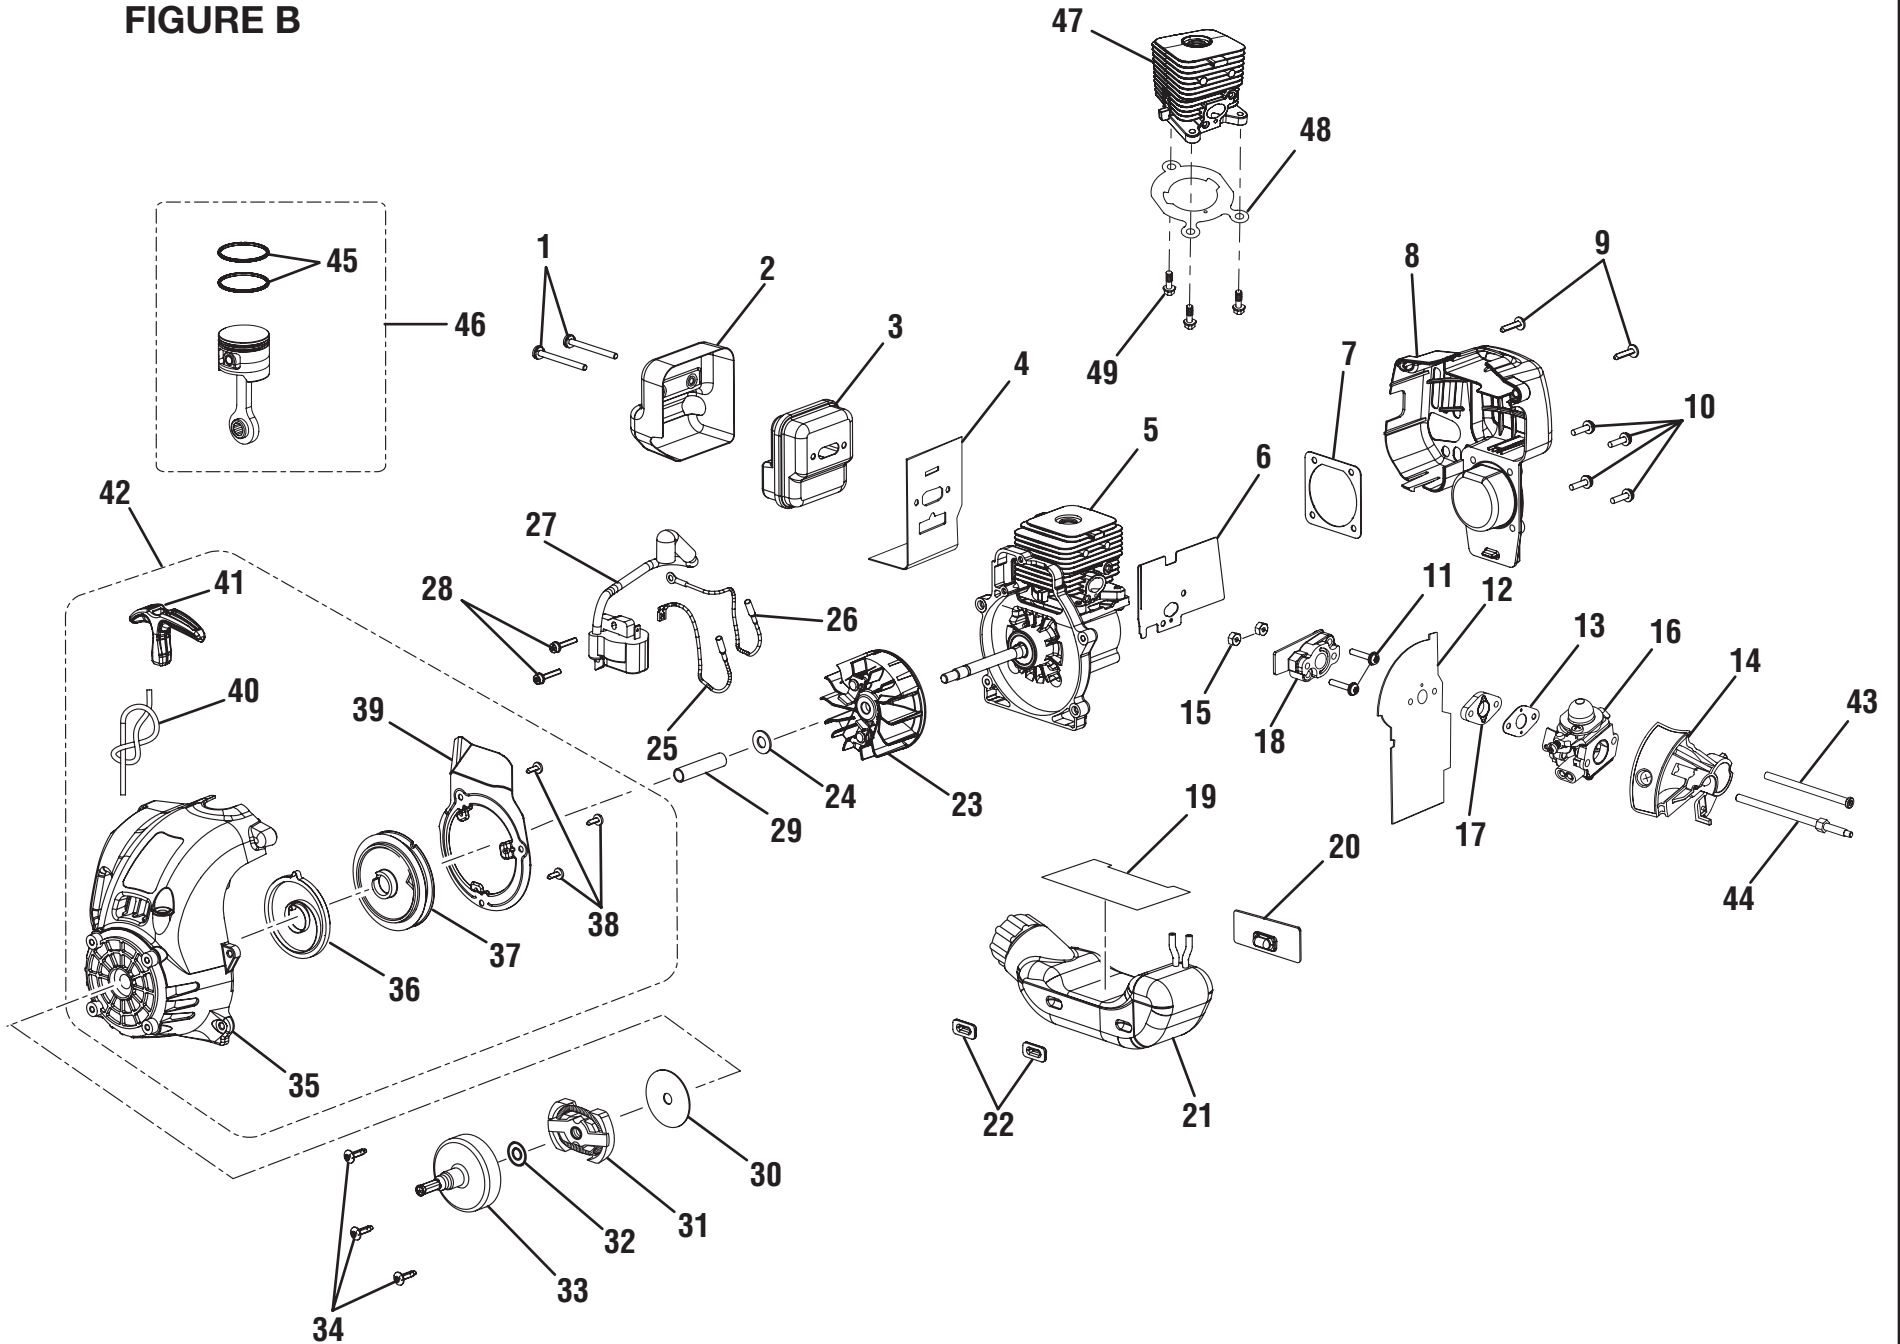

RYOBI 30cc STRING TRIMMERS AND BRUSHCUTTER
MODEL NUMBERS - RY30524, RY30544, RY30564

FIGURE B

**RYOBI 30cc STRING TRIMMERS AND BRUSHCUTTER
MODEL NUMBERS – RY30524, RY30544, RY30564**

FIGURE B PARTS LIST

Key No.	Part Number	Description	Qty.	Key No.	Part Number	Description	Qty.
1	660638003	* Screw (10-24 x 2-1/8 in. Torx Tr. Hd.).....	2	25	290222001	Lead w/Terminals	1
2	638094001	Heat Shield	1	26	290223001	Lead w/Terminals	1
3	308092008	Muffler Assembly	1	27	308389002	Ignition Module w/3 Sec. Kill Switch.....	1
4	900994006	Muffler Gasket	1	28	660660001	Screw (8-32 Thd Forming)	2
5	308192004	Short Block Assembly (30 cc) (External Gaskets Not Included)	1	29	638091003	Spacer Tube	1
6	900994010	Intake Gasket	1	30	638090001	Washer (Pkg)	1
7	900954001	Cover Gasket	1	31	300960002	Clutch Assembly	1
8	518107003	Rear Housing	1	32	678257001	Clutch Washer	1
9	660674001	* Screw (10-14 x 7/8 in. Truss Hd. T.f.)	2	33	308177001	Drum and Connector.....	1
10	660638004	* Screw w/Lock Washer (10-24 x 3/4 in. Pan Hd. Torx)	4	34	660630002	* Screw (10-24 x 3/4 in.)	3
11	660662001	Screw (10-24 Pan Hd.)	2	35	308436001	Starter Housing and Eyelet Assembly	1
12	900740002	Carburetor Gasket	1	36	638033001	Spring and Container	1
13	900994004	Carburetor Gasket (Non-strato)	1	37	308374001	Starter Pulley Assembly	1
14	518498002	Roto-choke Base	1	38	660694001	Screw (Thread Forming)	3
15	678536001	* Nut (M5-0.8 x 5)	2	39	638229001	Baffle/Isolator	1
16	308054007	Carburetor Assembly	1	40	900849002	Starter Rope 42 (Pkg)	1
17	590456003	Spacer	1	41	511731001	Starter Grip	1
18	518070001	Heat Dam	1	42	308194004	Starter Housing Assembly (Inc. key nos. 35-41)	1
19	900999002	Tank Insulation Gasket	1	43	660454002	Bolt (M5-0.8 x 57).....	1
20	570549001	Rubber Bumper	1	44	660453002	Double Sided Hex Bolt	1
21	308181005	Fuel Tank Assembly w/Cap	1	45	690161005	Piston Ring	2
22	570256001	Bumper	2	46	308023003	Piston w/Rod Assembly	1
23	308433001	Rotor w/Pawls Assembly	1	47	640069002	Cylinder, 30cc	1
24	650017001	Washer	1	48	900953001	Cylinder Gasket	1
				49	660342002	Screw (M5 X 20 mm)	3

* Purchase locally from retailer where unit was purchased.