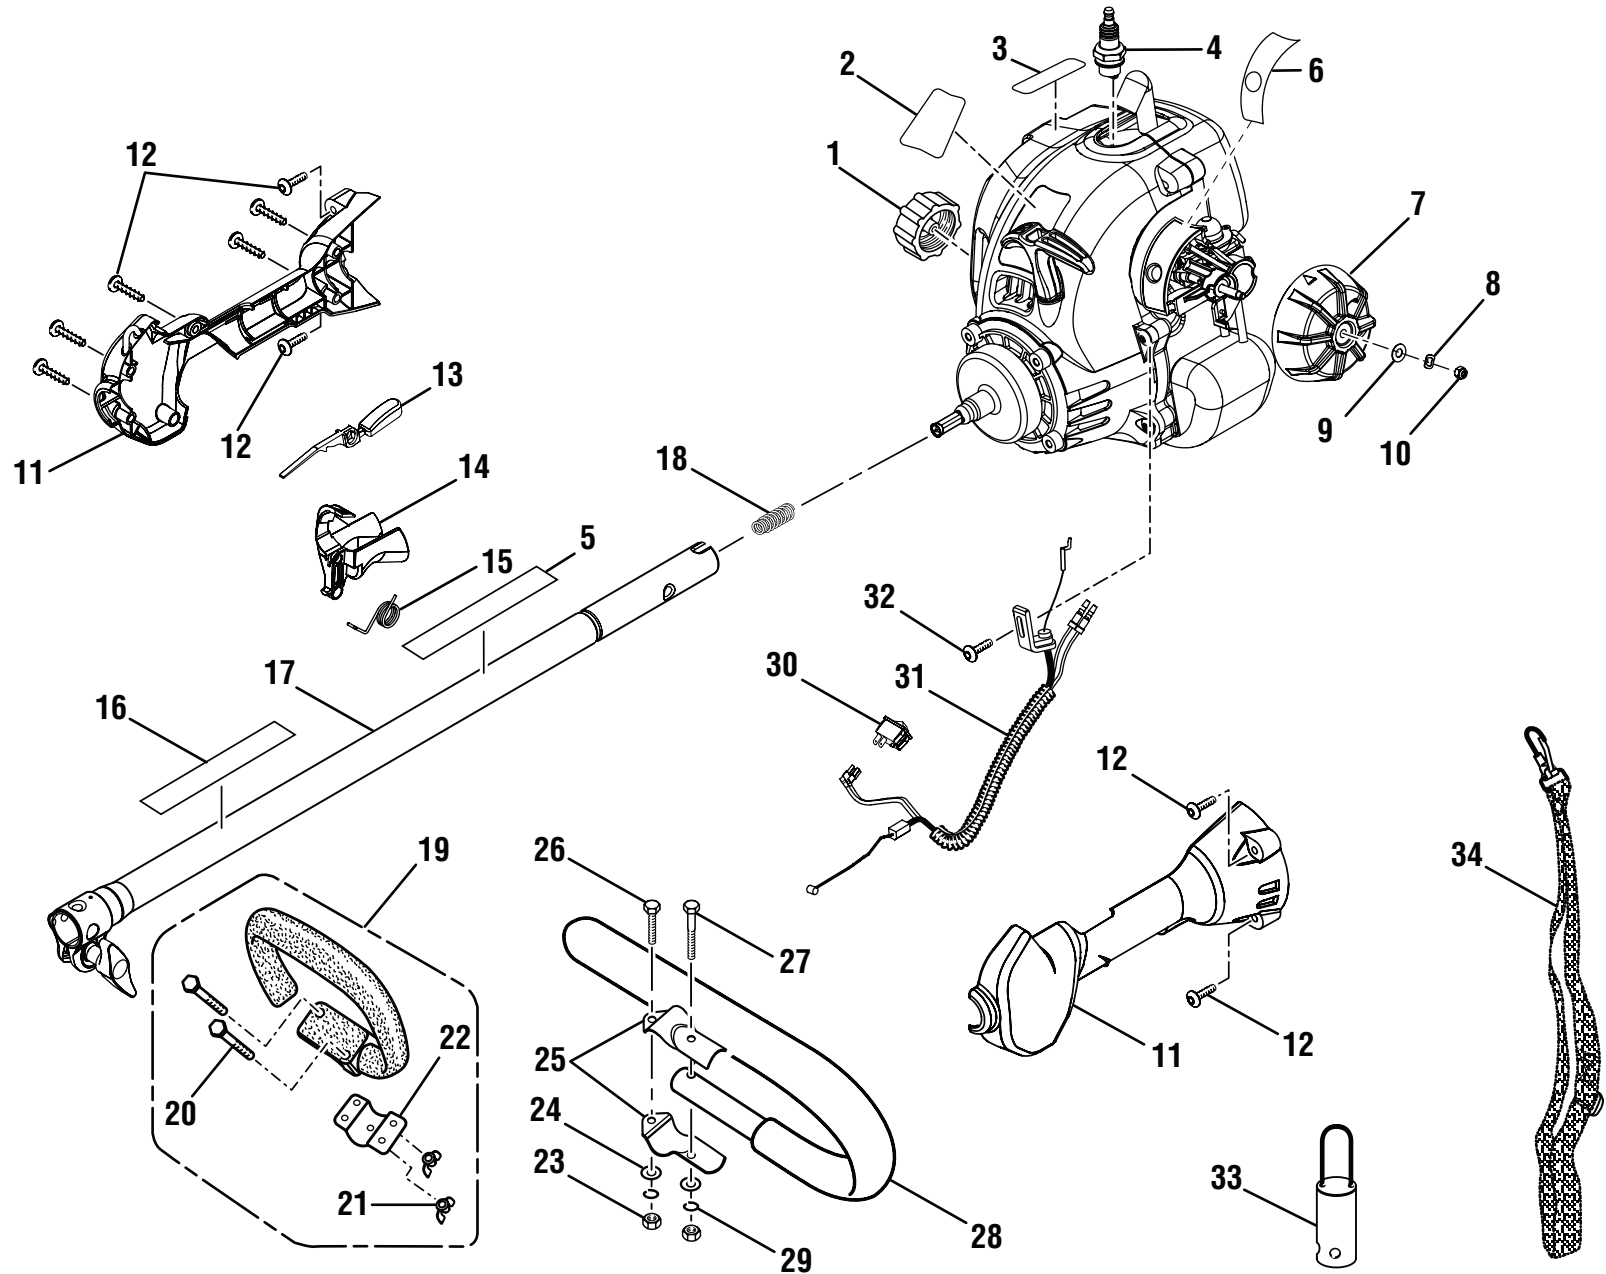

RYOBI 30cc STRING TRIMMERS AND BRUSHCUTTER  
MODEL NUMBERS - RY30524, RY30544, RY30564

FIGURE A

**RYOBI 30cc STRING TRIMMERS AND BRUSHCUTTER  
MODEL NUMBERS – RY30524, RY30544, RY30564**

**FIGURE A PARTS LIST**

<b>Key No.</b>	<b>Part Number</b>	<b>Description</b>	<b>Qty.</b>	<b>Key No.</b>	<b>Part Number</b>	<b>Description</b>	<b>Qty.</b>
1	300758006	Fuel Cap Assembly.....	1	18	678252001	Compression Spring.....	1
2	940627021	Model Label (CS30).....	1	19	308472001	Front Handle Assembly (CS30 and SS30).....	1
	940627022	Model Label (SS30).....	1				
	940627023	Model Label (BC30).....	1	20	660881001	* Bolt (M5 x 30 mm Hex Hd.) (CS30 and SS30).....	2
3	940299600	Logo Label.....	1	21	678256001	* Wing Nut (M5).....	2
4	870174001	* Spark Plug (Champion RCJ6Y).....	1	22	638008001	Handle Bar Clamp (CS30 and SS30).....	1
5	940734008	Starting Label.....	1	23	678016001	* Hex Nut (1/4-20) (BC30).....	2
6	940647008	Choke Label.....	1	24	678013001	Washer (BC30).....	2
7	518496002	Choke Dial Cover.....	1	25	638014001	Handle Bar Clamp (BC30).....	2
8	678434002	Wavy Washer.....	1	26	660643002	* Bolt (1/4-20 x 1 in. Hex Hd.) (BC30).....	1
9	678434001	Flat Washer.....	1	27	660643001	* Bolt (1/4-20 x 1-1/2 in. Hex Hd.) (BC30) ..	1
10	678435001	* Hex Nut (M4).....	1	28	308046001	“J” Handle and Grip (BC30).....	1
11	000998236	Control Handle Assembly.....	1	29	678012001	Lock Washer (BC30).....	2
12	660618002	* Screw (10-14 x 1 in.).....	9	30	760363002	Switch (Momentary Contact).....	1
13	518011002	Trigger Lock.....	1	31	308439001	Throttle and Lead Assembly.....	1
14	518012002	Trigger.....	1	32	660616001	* Screw (10-24 x 7/8 in.).....	1
15	678021001	Torsion Spring.....	1	33	518019001	Hanger Cap.....	1
16	940230132	Warning Decal (CS30 and SS30).....	1	34	308487001	Shoulder Strap (BC30).....	1
	940627027	Warning Decal (BC30).....	1		987000116	Operator’s Manual	
17	000998353	Upper Boom Assembly (CS30 and SS30).....	1		09-30-09	(REV:01)	
	000998354	Upper Boom Assembly (BC30).....	1				