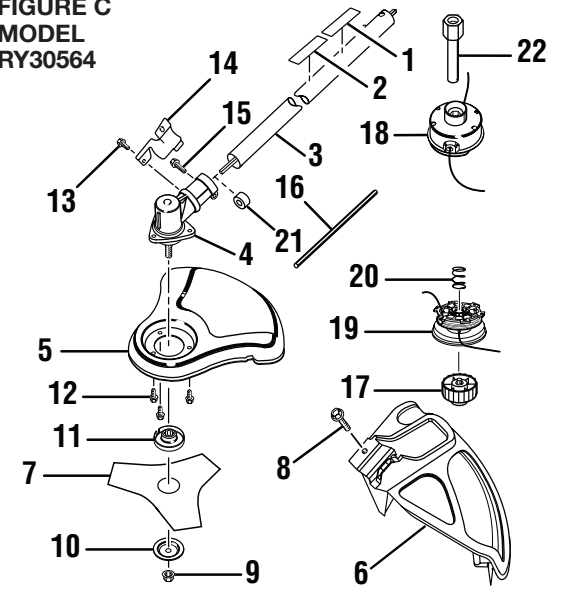

**FIGURE C  
MODEL  
RY30564**

Key No.	Part Number	Description	Qty.
1	940627024	Expand-it Label.....	1
2	940230132	Warning Decal .....	1
3	000998239	Curved Shaft Assembly .....	1
4	308052001	Grass Deflector .....	1
5	120650001	Fastener Kit.....	1
6	308042002	Spool Retainer (Black).....	1
7	000998360	Complete String Head (.080 in.) (Inc. Key Nos. 6, 8, and 9).....	1
8	308044007	Spool and String (.080 in.).....	1
9	678022001	Compression Spring .....	1

Key No.	Part Number	Description	Qty.
1	940627024	Expand-it Label.....	1
2	940230132	Warning Decal.....	1
3	000998240	Straight Shaft Assembly .....	1
4	308473001	Grass Deflector Assembly .....	1
5	678011002	Washer .....	1
6	678019002	Shaft Adapter .....	1
7	660886001	* Screw (1/4-20 x 1-1/4 in.) .....	1
8	308053004	Gear Head.....	1
9	660642001	* Screw (1/4-20 x 1-1/4 in.) .....	1
10	638125001	Clamp .....	1
11	660736001	* Screw (10-24 x 5/8 in.).....	1
12	308042003	Spool Retainer (Red).....	1
13	308044008	Spool and String (.095 in.) .....	1
14	000998361	Complete String Head (.095 in.) (Inc. Key Nos. 12, 13, and 15).....	1
15	678022001	Compression Spring .....	1
16	518367001	Spacer.....	1