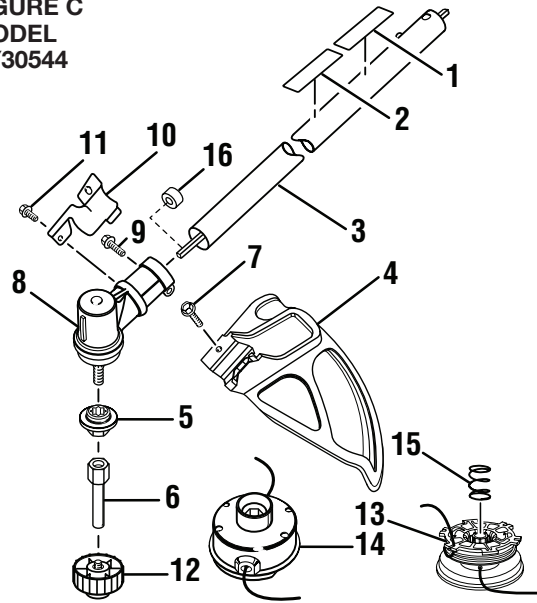

**FIGURE C
MODEL
RY30544**