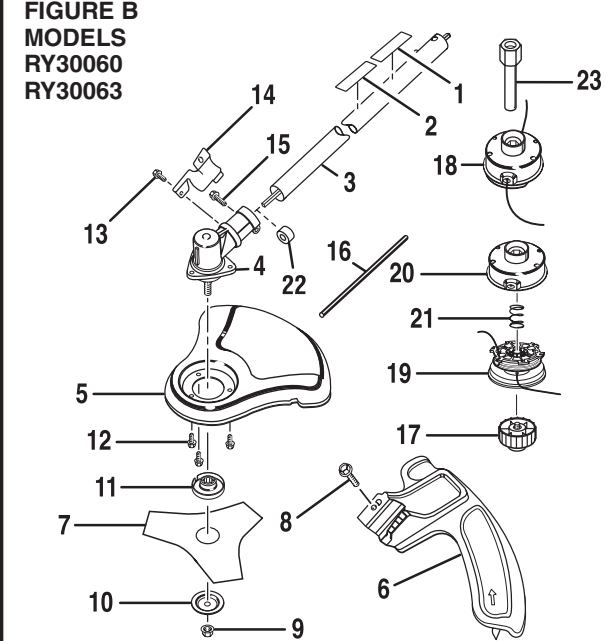

**FIGURE B
MODELS
RY30060
RY30063**

Key No.	Service Number	*Retailer Number	Description	Qty.
1	985165001	N/A	Expand-it Label	1
2	984032002	N/A	Warning Decal	1
3	985569003	N/A	Curved Shaft Assembly	1
4	985623002	N/A	Grass Deflector	1
5	PA00249	N/A	Fastener Kit	1
6	N/A	AP04106	Spool Retainer (Black)	1
7	N/A	AP04114	Complete String Head (.080 in.)	1
8	AH04112	N/A	Spool and String (.080 in.) w/Spring	1
9	A98231A	N/A	Housing and Eyelet	1
10	06713	N/A	Spring	1

Key No.	Service Number	*Retailer Number	Description	Qty.
1	985165001	N/A	Expand-it Label	1
2	984032002	N/A	Warning Decal	1
3	983775003	N/A	Straight Shaft Assembly	1
4	984443004	N/A	Grass Deflector	1
5	984931001	N/A	Washer	1
6	PS04438	N/A	Shaft Adapter	1
7	983379078	N/A	Screw (1/4-20 x 1-1/4 in.)	1
8	984244001	N/A	Gear Head	1
9	983381007	N/A	Screw (1/4-20 x 1-1/4 in.)	1
10	PS04420	N/A	Clamp	1
11	983774003	N/A	Screw (10-24 x 5/8 in.)	1
12	AP04103	N/A	Spool Retainer (Red)	1
13	A98231A	N/A	Housing and Eyelet Head (.095 in.)	1
14	N/A	AH04113	Spool and String (.095 in.) w/Spring	1
15	N/A	AP04116	Complete String	1
16	06713	N/A	Spring	1
17	985625001	N/A	Spacer	1

Key No.	Service Number	*Retailer Number	Description	Qty.
1	985165001	N/A	Expand-it Label	1
2	984102002	N/A	Brushcutter Safety Label	1
3	983777003	N/A	Straight Shaft Assy.	1
4	PA01364	N/A	Gear Head	1
5	PS03538	N/A	Brushcutter Guard	1
6	984443004	N/A	Grass Deflector Assy.	1
7	06297	AP04105	Tri-Arc® Blade	1
8	983379078	N/A	Screw (1/4-2- x 1-1/4 in.)	1
9	04277	N/A	Lock Nut	1
10	04409	N/A	Cupped Washer	1
11	04168A	N/A	Flanged Washer	1
12	88049	N/A	Screw (10-24 x 1/2 in.)	3
13	983774003	N/A	Screw (10-24 x 5/8 in.)	1
14	PS04420	N/A	Clamp	1
15	983381007	N/A	Screw (1/4-20 x 1-1/4 in.)	1
16	00063	N/A	Holding Pin	1
17	AP04103	N/A	Spool Retainer (Red)	1
18	N/A	AP04116	Complete String Head (.095 in.)	1
19	N/A	AH04113	Spool and String (.095 in.) w/Spring	1
20	A98231A	N/A	Housing and Eyelet	1
21	06713	N/A	Spring	1
22	985625001	N/A	Spacer	1
23	PS04438	N/A	Shaft Adapter	1

* Purchase locally from retailer where unit was purchased.