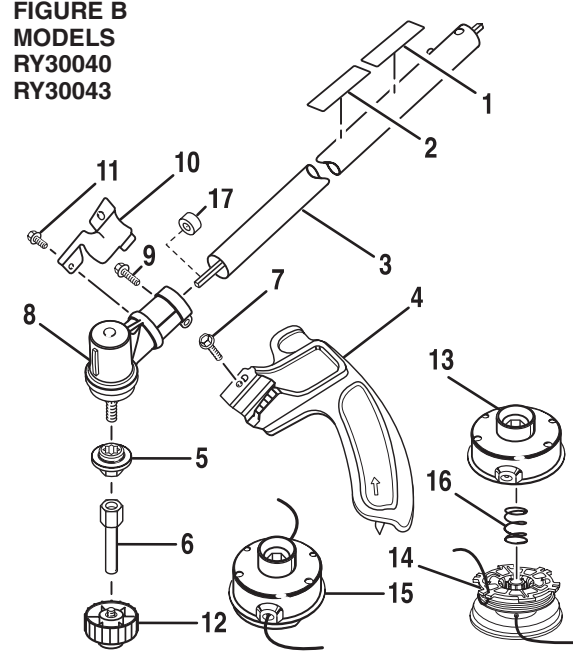

FIGURE A PARTS LIST

POWER HEAD INFORMATION:

Part Number 985414001 for models RY30020, RY30040, RY30060

Part Number 985414002 for models RY30023, RY30043, RY30063

KEY NO.	SERVICE NUMBER	DESCRIPTION	QTY.	KEY NO.	SERVICE NUMBER	DESCRIPTION	QTY.
1	PS02227	Spark Plug	1	16	PS06259	Trigger	1
		(*Champion RCJ6Y or NGK BPMR7)		17	PS01718	Spring	1
2	985426001	Starting/Primer Label	1	18	PS00180	Sleeve	1
3	985417001	Air Box Cover	1	19	985251001	Ring Guard	1
4	5687301	Air Filter	1	20	985744001	Throttle Cable Assembly	1
5	PS06114	Starter Grip	1	21	PA00249	Fastener Kit (CS30 and SS30)	1
6	985162001	Model Label (CS30)	1	22	06542A	"D" Handle (CS30 and SS30)	1
	985163001	Model Label (SS30)	1	23	81242	Hex Nut (BC30)	2
	985164001	Model Label (BC30)	1	24	84004	Washer (BC30)	2
7	985210001	Fuel Cap	1	25	00422	Handle Bar Clamp (BC30)	2
8	985411001	Throttle Cable Clip	1	26	82496	Screw (BC30)	1
9	983638009	Screw	1	27	82278	Hex Head Bolt (BC30)	1
10	985157001	Logo Plate	1	28	A08130	"J" Handle and Grip (BC30)	1
11	984032002	Warning Decal (CS30 and SS30)	1	29	83009	Lock Washer (BC30)	2
	984102002	Warning Decal (BC30)	1	30	944701	Shoulder Strap (BC30)	1
12	985383001	Boom Assembly (CS30 and SS30)	1	31	PS02155	Hanger Cap	1
	985384001	Boom Assembly, Upper (BC30)	1		N/A	2-Cycle Oil (*AH99G01) 50:1 Synthetic Blend	
13	985382001	Handle Assembly	1		983000451	Operator's Manual	
14	82589	Handle Screw	9		983000452	Customer Sheet	
15	PS06258	Trigger Lock	1		983000451R	Repair Sheet (REV:00)	

**FIGURE B
MODELS
RY30040
RY30043**

**FIGURE B
MODELS
RY30060
RY30063**

Key No.	Service Number	*Retailer Number	Description	Qty.
1	985165001	N/A	Expand-it Label	1
2	984032002	N/A	Warning Decal	1
3	985569003	N/A	Curved Shaft Assembly	1
4	985623002	N/A	Grass Deflector	1
5	PA00249	N/A	Fastener Kit	1
6	N/A	AP04106	Spool Retainer (Black)	1
7	N/A	AP04114	Complete String Head (.080 in.)	1
8	AH04112	N/A	Spool and String (.080 in.) w/Spring	1
9	A98231A	N/A	Housing and Eyelet	1
10	06713	N/A	Spring	1