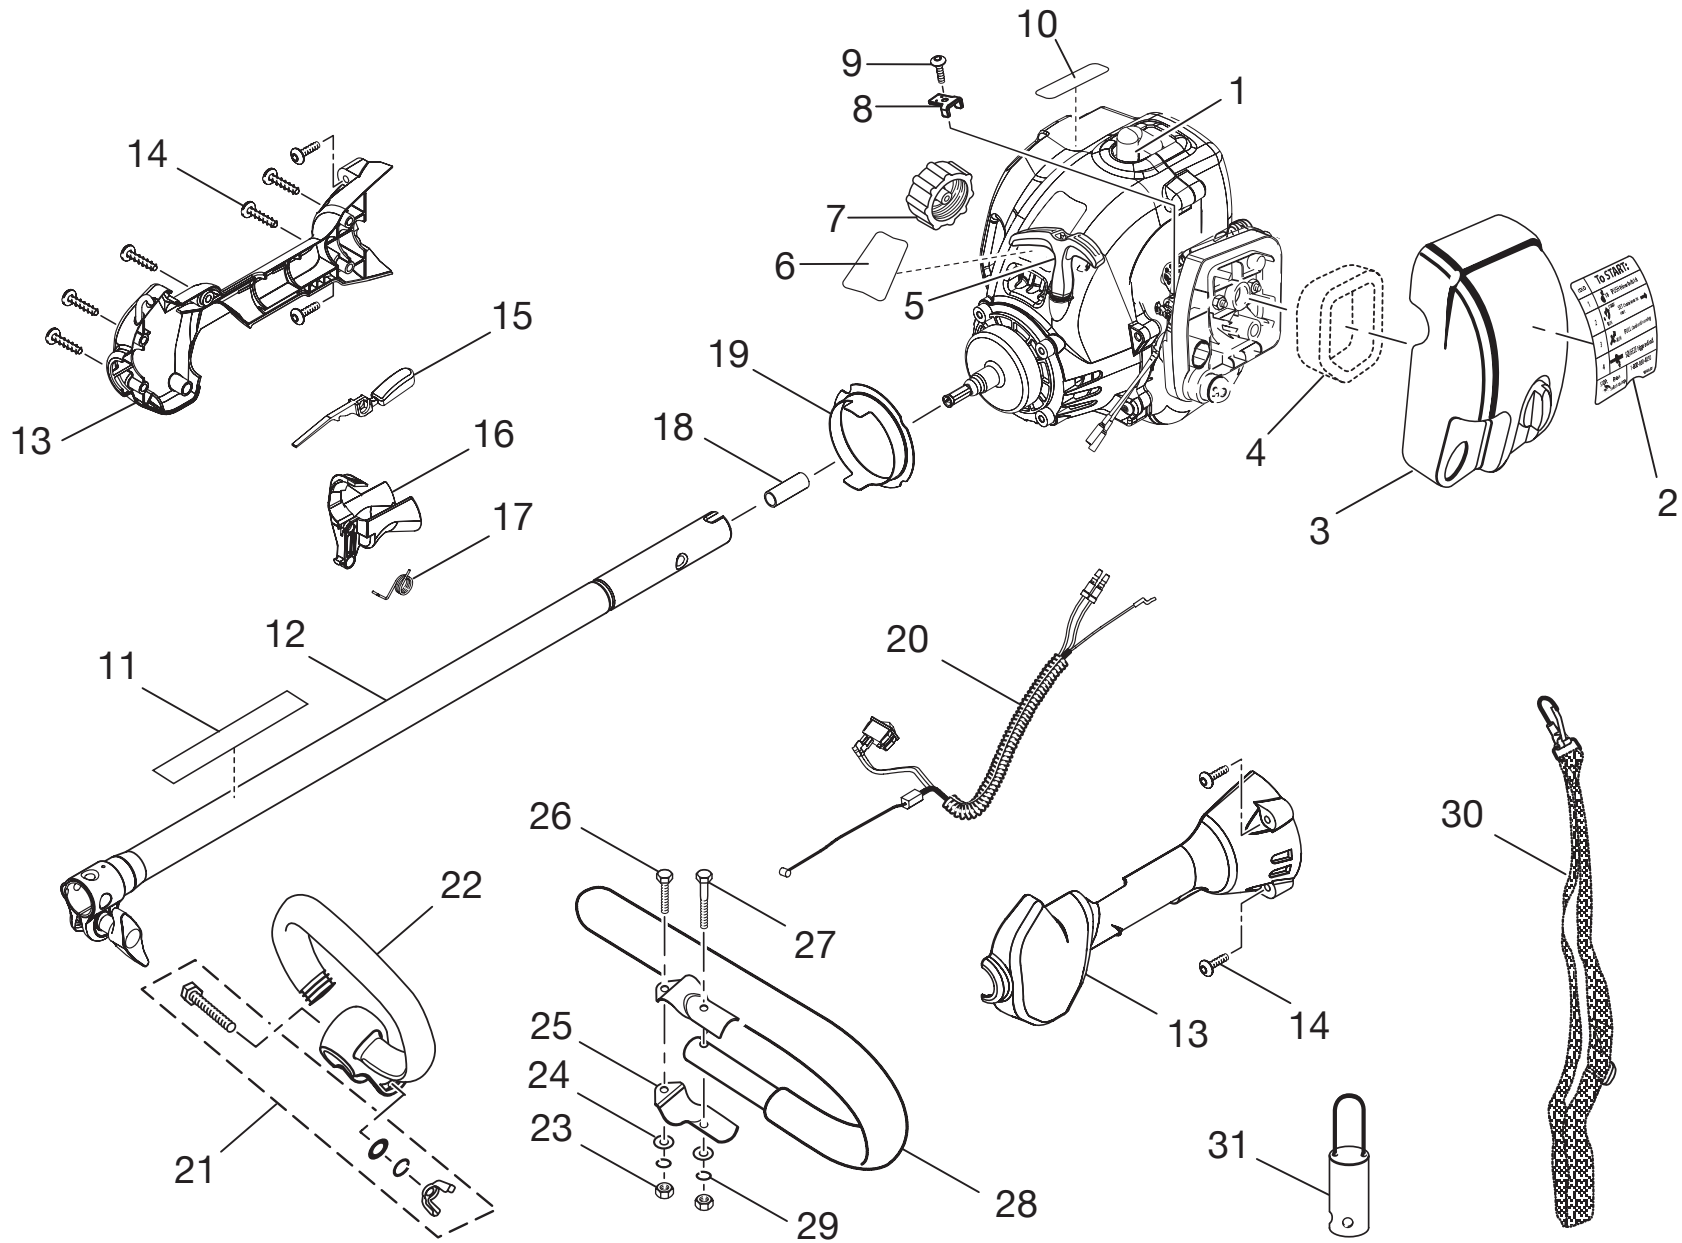

**RYOBI 30CC STRING TRIMMERS AND BRUSHCUTTERS MODEL NUMBERS
RY30020, RY30023, RY30040, RY30043, RY30060, RY30063**

**RYOBI 30CC STRING TRIMMERS AND BRUSHCUTTERS MODEL NUMBERS
RY30020, RY30023, RY30040, RY30043, RY30060, RY30063**

FIGURE A PARTS LIST

POWER HEAD INFORMATION:

Part Number 985414001 for models RY30020, RY30040, RY30060

Part Number 985414002 for models RY30023, RY30043, RY30063

KEY NO.	SERVICE NUMBER	DESCRIPTION	QTY.	KEY NO.	SERVICE NUMBER	DESCRIPTION	QTY.
1	PS02227	Spark Plug	1	16	PS06259	Trigger	1
		(*Champion RCJ6Y or NGK BPMR7)		17	PS01718	Spring	1
2	985426001	Starting/Primer Label	1	18	PS00180	Sleeve	1
3	985417001	Air Box Cover	1	19	985251001	Ring Guard	1
4	5687301	Air Filter	1	20	985744001	Throttle Cable Assembly	1
5	PS06114	Starter Grip	1	21	PA00249	Fastener Kit (CS30 and SS30)	1
6	985162001	Model Label (CS30)	1	22	06542A	"D" Handle (CS30 and SS30)	1
	985163001	Model Label (SS30)	1	23	81242	Hex Nut (BC30)	2
	985164001	Model Label (BC30)	1	24	84004	Washer (BC30)	2
7	985210001	Fuel Cap	1	25	00422	Handle Bar Clamp (BC30)	2
8	985411001	Throttle Cable Clip	1	26	82496	Screw (BC30)	1
9	983638009	Screw	1	27	82278	Hex Head Bolt (BC30)	1
10	985157001	Logo Plate	1	28	A08130	"J" Handle and Grip (BC30)	1
11	984032002	Warning Decal (CS30 and SS30)	1	29	83009	Lock Washer (BC30)	2
	984102002	Warning Decal (BC30)	1	30	944701	Shoulder Strap (BC30)	1
12	985383001	Boom Assembly (CS30 and SS30)	1	31	PS02155	Hanger Cap	1
	985384001	Boom Assembly, Upper (BC30)	1		N/A	2-Cycle Oil (*AH99G01) 50:1 Synthetic Blend	
13	985382001	Handle Assembly	1		983000451	Operator's Manual	
14	82589	Handle Screw	9		983000452	Customer Sheet	
15	PS06258	Trigger Lock	1		983000451R	Repair Sheet (REV:00)	