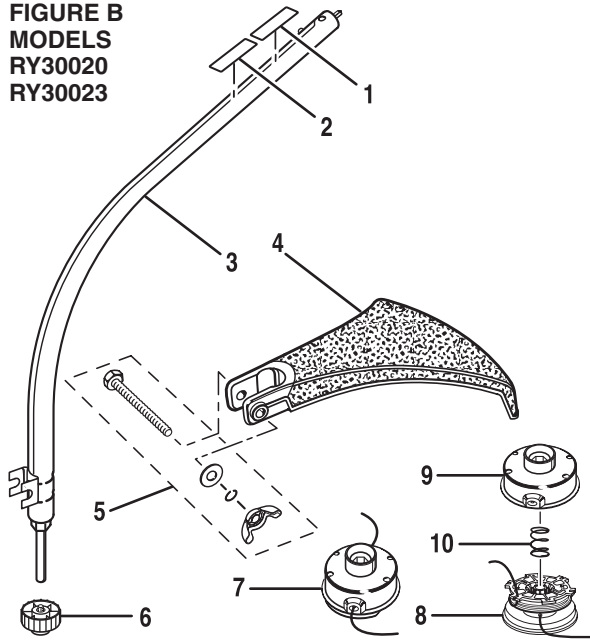

FIGURE A PARTS LIST

POWER HEAD INFORMATION:

Part Number 985414001 for models RY30020, RY30040, RY30060

Part Number 985414002 for models RY30023, RY30043, RY30063

KEY NO.	SERVICE NUMBER	DESCRIPTION	QTY.	KEY NO.	SERVICE NUMBER	DESCRIPTION	QTY.
1	PS02227	Spark Plug	1	16	PS06259	Trigger	1
		(*Champion RCJ6Y or NGK BPMR7)		17	PS01718	Spring	1
2	985426001	Starting/Primer Label	1	18	PS00180	Sleeve	1
3	985417001	Air Box Cover	1	19	985251001	Ring Guard	1
4	5687301	Air Filter	1	20	985744001	Throttle Cable Assembly	1
5	PS06114	Starter Grip	1	21	PA00249	Fastener Kit (CS30 and SS30)	1
6	985162001	Model Label (CS30)	1	22	06542A	"D" Handle (CS30 and SS30)	1
	985163001	Model Label (SS30)	1	23	81242	Hex Nut (BC30)	2
	985164001	Model Label (BC30)	1	24	84004	Washer (BC30)	2
7	985210001	Fuel Cap	1	25	00422	Handle Bar Clamp (BC30)	2
8	985411001	Throttle Cable Clip	1	26	82496	Screw (BC30)	1
9	983638009	Screw	1	27	82278	Hex Head Bolt (BC30)	1
10	985157001	Logo Plate	1	28	A08130	"J" Handle and Grip (BC30)	1
11	984032002	Warning Decal (CS30 and SS30)	1	29	83009	Lock Washer (BC30)	2
	984102002	Warning Decal (BC30)	1	30	944701	Shoulder Strap (BC30)	1
12	985383001	Boom Assembly (CS30 and SS30)	1	31	PS02155	Hanger Cap	1
	985384001	Boom Assembly, Upper (BC30)	1		N/A	2-Cycle Oil (*AH99G01) 50:1 Synthetic Blend	
13	985382001	Handle Assembly	1		983000451	Operator's Manual	
14	82589	Handle Screw	9		983000452	Customer Sheet	
15	PS06258	Trigger Lock	1		983000451R	Repair Sheet (REV:00)	

**FIGURE B
MODELS
RY30040
RY30043**

**FIGURE B
MODELS
RY30060
RY30063**

Key No.	Service Number	*Retailer Number	Description	Qty.
1	985165001	N/A	Expand-it Label	1
2	984032002	N/A	Warning Decal	1
3	985569003	N/A	Curved Shaft Assembly	1
4	985623002	N/A	Grass Deflector	1
5	PA00249	N/A	Fastener Kit	1
6	N/A	AP04106	Spool Retainer (Black)	1
7	N/A	AP04114	Complete String Head (.080 in.)	1
8	AH04112	N/A	Spool and String (.080 in.) w/Spring	1
9	A98231A	N/A	Housing and Eyelet	1
10	06713	N/A	Spring	1