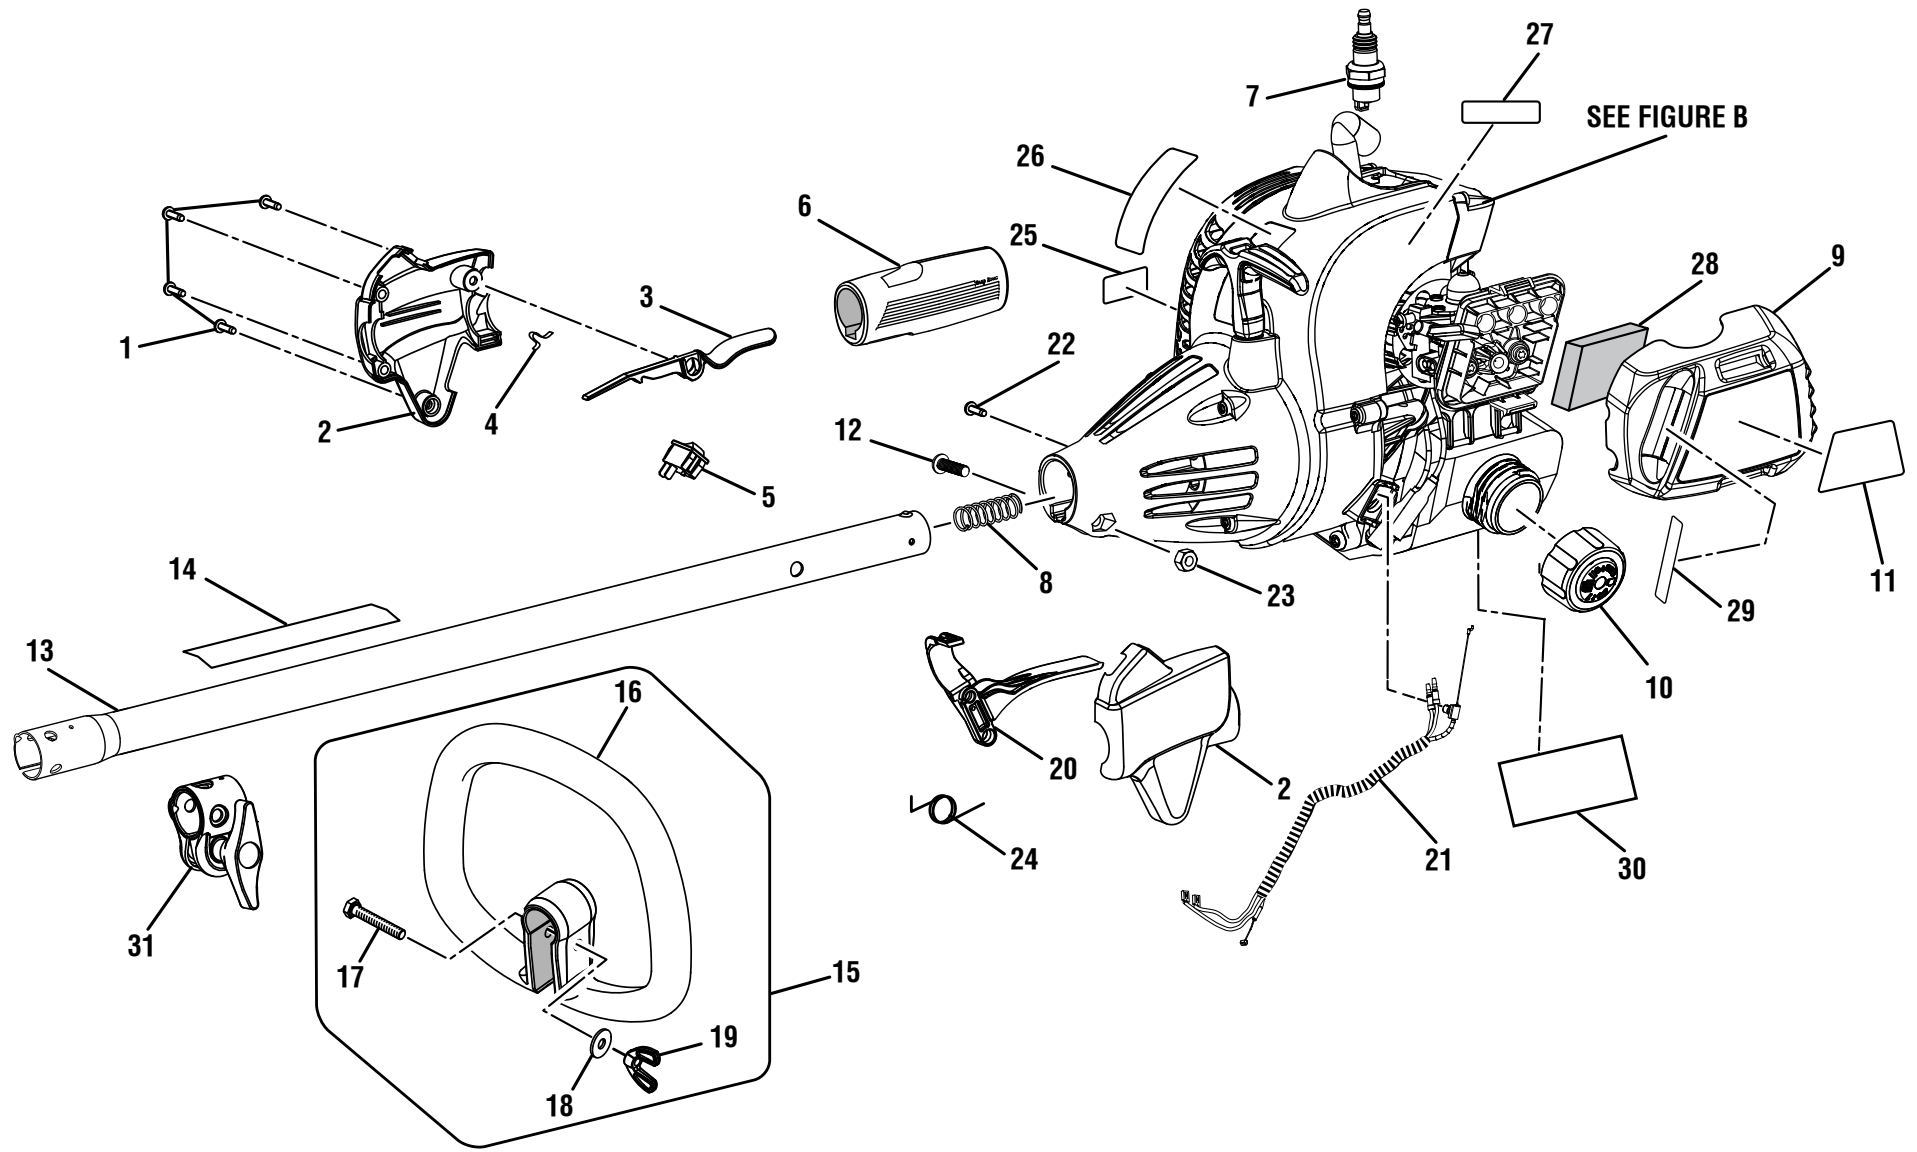

RYOBI 26cc STRING TRIMMERS  
MODEL NUMBERS - RY28100, RY28120 & RY28140

FIGURE A

**RYOBI 26cc STRING TRIMMERS  
MODEL NUMBERS – RY28100, RY28120 & RY28140**

**PARTS LIST (FIGURE A)**

KEY NO.	PART NUMBER	DESCRIPTION	QTY	KEY NO.	PART NUMBER	DESCRIPTION	QTY
1	660563002	Screw (M4 x 20 mm) .....	4	18	678008001	Washer .....	1
2	308869002	Control Handle Assembly .....	1	19	518949001	Wing Nut .....	1
3	518695001	Trigger Lock .....	1	20	518696001	Throttle Trigger.....	1
4	638431001	Strap Hanger.....	1	21	308842004	Throttle and Lead Assembly .....	1
5	760700002	Switch (Momentary Contact) .....	1	22	660925011	Screw (M4 x 8 mm, Torx T.F.).....	1
6	570234002	Rear Handle .....	1	23	678029002	Hex Nut (M6) .....	1
7	870174001	* Spark Plug (Champion RCJ6Y).....	1	24	690694002	Throttle Spring .....	1
8	690140011	Compression Spring .....	1	25	940654088	Combustion Warning Label.....	1
9	525105002	Air Box Cover .....	1	26	940705011	Logo Label .....	1
10	310817004	Fuel Cap Assembly (1.5 in. Diameter).....	1	27	941788001	Primer Label.....	1
11	940734131	Label.....	1	28	900952011	Air Filter .....	1
12	660697002	Bolt (M6 x 20 mm).....	1	29	940216004	Start Run Label .....	1
13	308470013	Upper Boom Assembly .....	1	30	941790001	Fuel Tank Warning Label.....	1
14	940657034	Warning Decal.....	1	31	308045006	Boom Clamp .....	1
15	308991001	Front Handle Assembly (Inc. Key Nos. 16-19).....	1	<b>Not Shown:</b>			
16	518738001	Front Handle .....	1	990000224	Operator's Manual (RY28100).....	1	
17	660643008	Bolt (1/4-20 x 40 mm) .....	1	990000227	Operator's Manual (RY28120 and RY28140) .....	1	

2-5-13  
(Rev:01)

\* STANDARD HARDWARE ITEM – MAY BE PURCHASED LOCALLY

**RYOBI 26cc STRING TRIMMERS**  
**MODEL NUMBERS – RY28100, RY28120 & RY28140**

**FIGURE B**

**RYOBI 26cc STRING TRIMMERS**  
**MODEL NUMBERS – RY28100, RY28120 & RY28140**