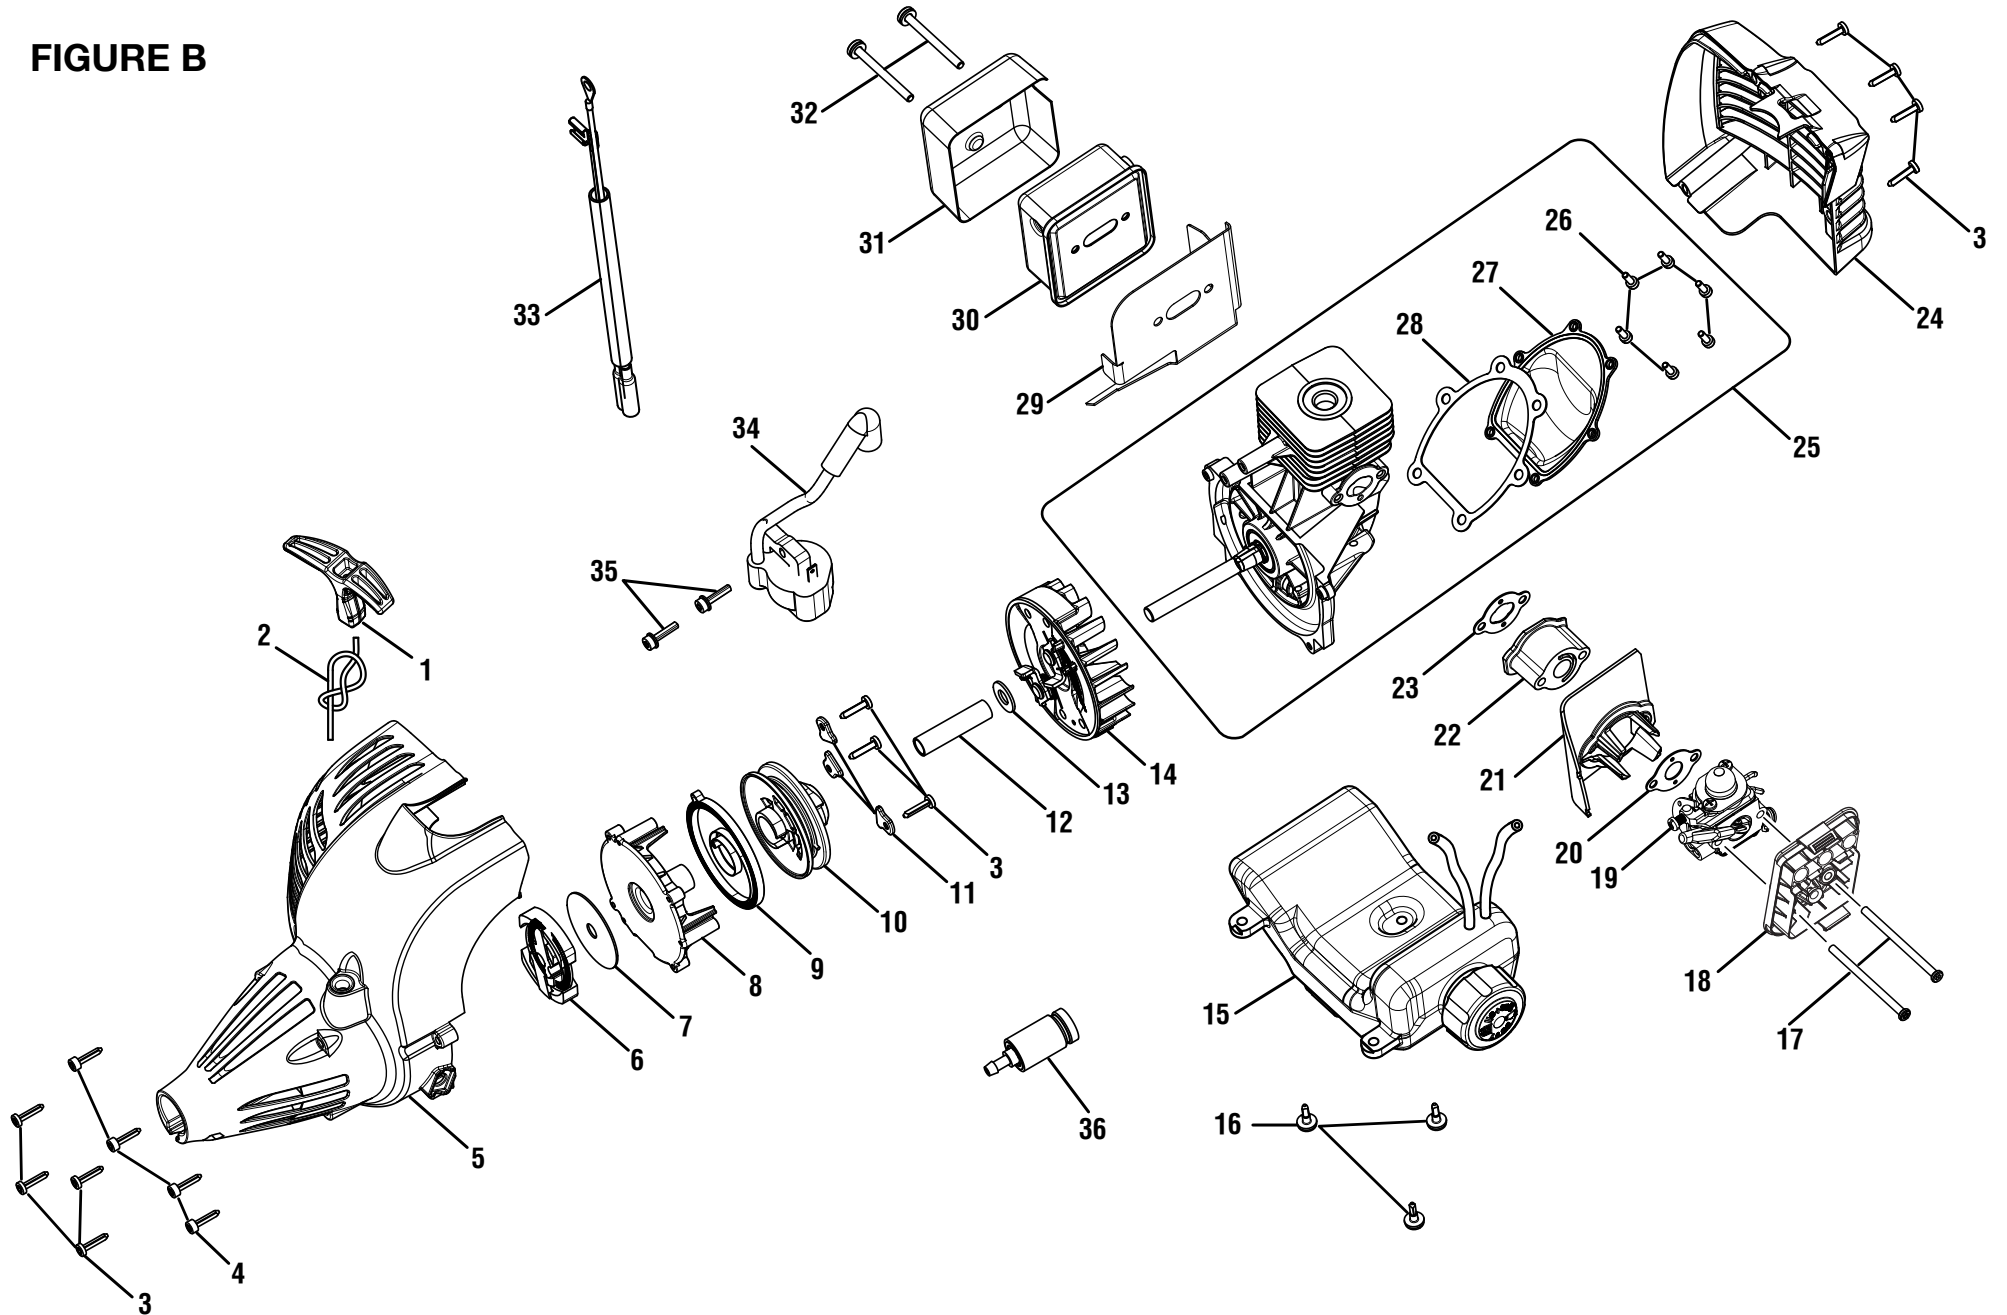

RYOBI 26cc STRING TRIMMERS  
MODEL NUMBERS - RY28100, RY28120 & RY28140

FIGURE A

**RYOBI 26cc STRING TRIMMERS  
MODEL NUMBERS – RY28100, RY28120 & RY28140**

**PARTS LIST (FIGURE A)**

KEY NO.	PART NUMBER	DESCRIPTION	QTY	KEY NO.	PART NUMBER	DESCRIPTION	QTY
1	660563002	Screw (M4 x 20 mm) .....	4	18	678008001	Washer .....	1
2	308869002	Control Handle Assembly .....	1	19	518949001	Wing Nut .....	1
3	518695001	Trigger Lock .....	1	20	518696001	Throttle Trigger.....	1
4	638431001	Strap Hanger.....	1	21	308842004	Throttle and Lead Assembly .....	1
5	760700002	Switch (Momentary Contact) .....	1	22	660925011	Screw (M4 x 8 mm, Torx T.F.).....	1
6	570234002	Rear Handle .....	1	23	678029002	Hex Nut (M6) .....	1
7	870174001	* Spark Plug (Champion RCJ6Y).....	1	24	690694002	Throttle Spring .....	1
8	690140011	Compression Spring .....	1	25	940654088	Combustion Warning Label.....	1
9	525105002	Air Box Cover .....	1	26	940705011	Logo Label .....	1
10	310817004	Fuel Cap Assembly (1.5 in. Diameter).....	1	27	941788001	Primer Label.....	1
11	940734131	Label.....	1	28	900952011	Air Filter .....	1
12	660697002	Bolt (M6 x 20 mm).....	1	29	940216004	Start Run Label .....	1
13	308470013	Upper Boom Assembly .....	1	30	941790001	Fuel Tank Warning Label.....	1
14	940657034	Warning Decal.....	1	31	308045006	Boom Clamp .....	1
15	308991001	Front Handle Assembly (Inc. Key Nos. 16-19).....	1	<b>Not Shown:</b>			
16	518738001	Front Handle .....	1	990000224	Operator's Manual (RY28100).....	1	
17	660643008	Bolt (1/4-20 x 40 mm) .....	1	990000227	Operator's Manual (RY28120 and RY28140) .....	1	

2-5-13  
(Rev:01)

\* STANDARD HARDWARE ITEM – MAY BE PURCHASED LOCALLY

**RYOBI 26cc STRING TRIMMERS**  
**MODEL NUMBERS – RY28100, RY28120 & RY28140**

**FIGURE B**

**RYOBI 26cc STRING TRIMMERS**  
**MODEL NUMBERS – RY28100, RY28120 & RY28140**