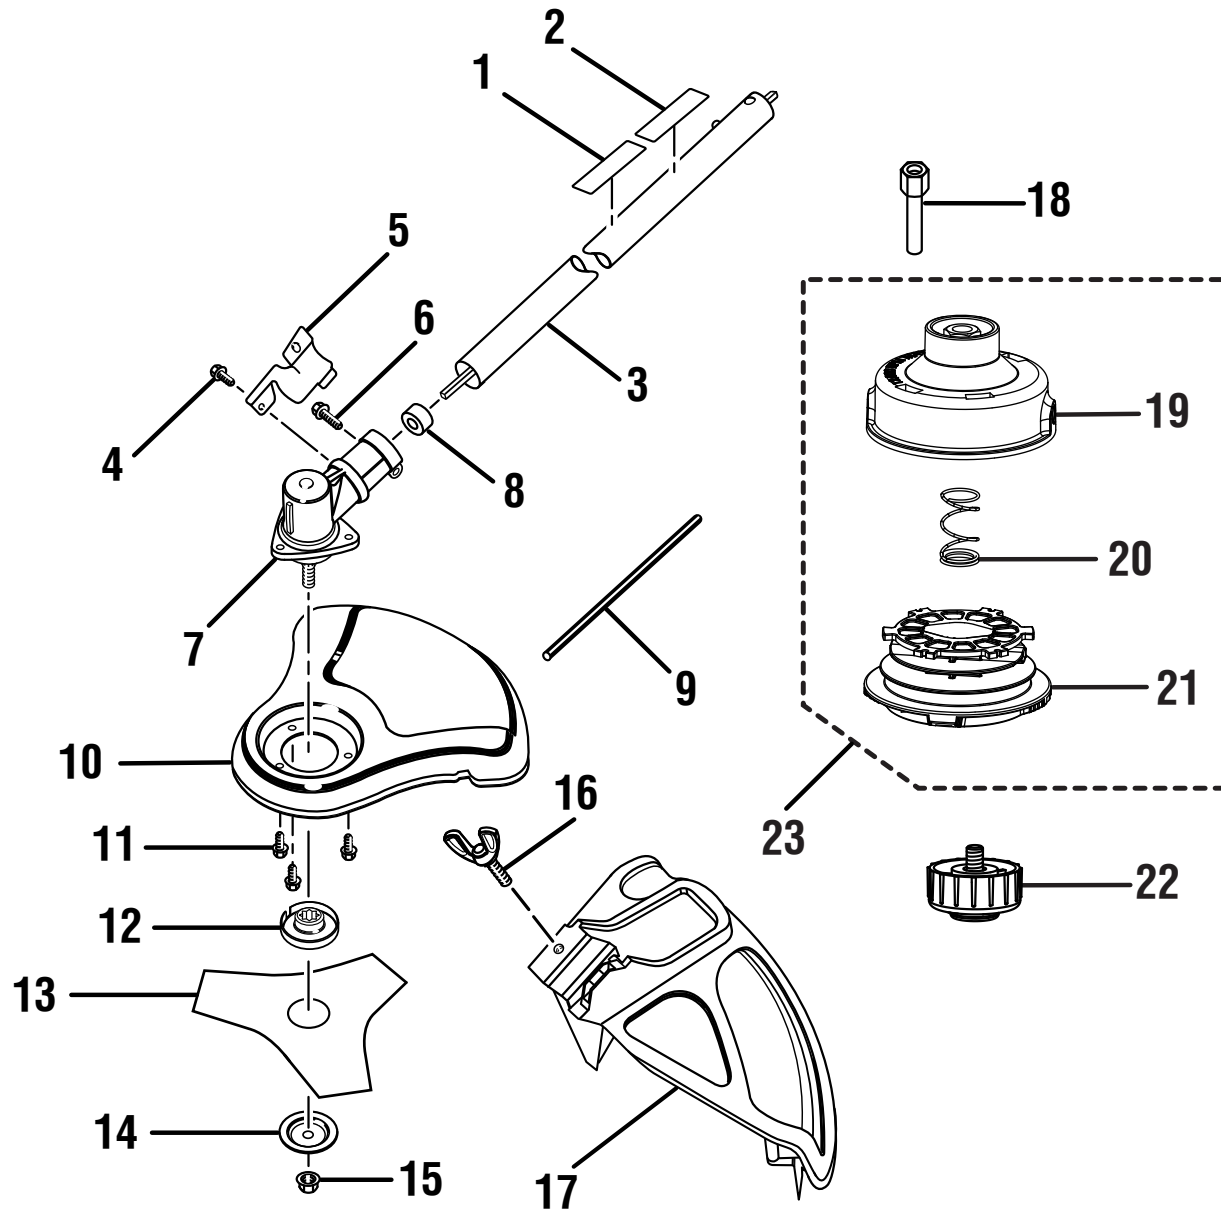

FIGURE C

PARTS LIST (FIGURE C)

KEY NO.	PART NUMBER	DESCRIPTION	QTY	KEY NO.	PART NUMBER	DESCRIPTION	QTY
1	940726013	Expand-it Label	1	13	638006004	Blade	1
2	940627027	Brushcutter Safety Label.....	1	14	638017001	Cupped Washer	1
3	308035011	Straight Shaft Assembly.....	1	15	678018001	Blade Nut	1
4	660736001	Screw (10-24 x 5/8 in.)	1	16	660886001	Screw (1/4-20 x 1-1/4 in.).....	1
5	638125001	Clamp	1	17	308473001	Grass Deflector Assembly (Incl. Key No. 16)	1
6	660642001	Screw (1/4-20 x 1-1/4 in.).....	1	18	678019001	Arbor.....	1
7	308210001	Gear Head	1	19	310643001	String Head Housing	1
8	518367001	Spacer	1	20	678022001	Spring	1
9	678020001	Gear Head Locking Tool.....	1	21	310412001	Spool	1
10	638120001	Brushcutter Guard.....	1	22	308042003	Spool Retainer.....	1
11	660737001	Screw (10-24 x 1/2 in.)	3	23	309562002	String Head Assembly (Incl. Key Nos. 19-21)	1
12	678011001	Flanged Washer	1