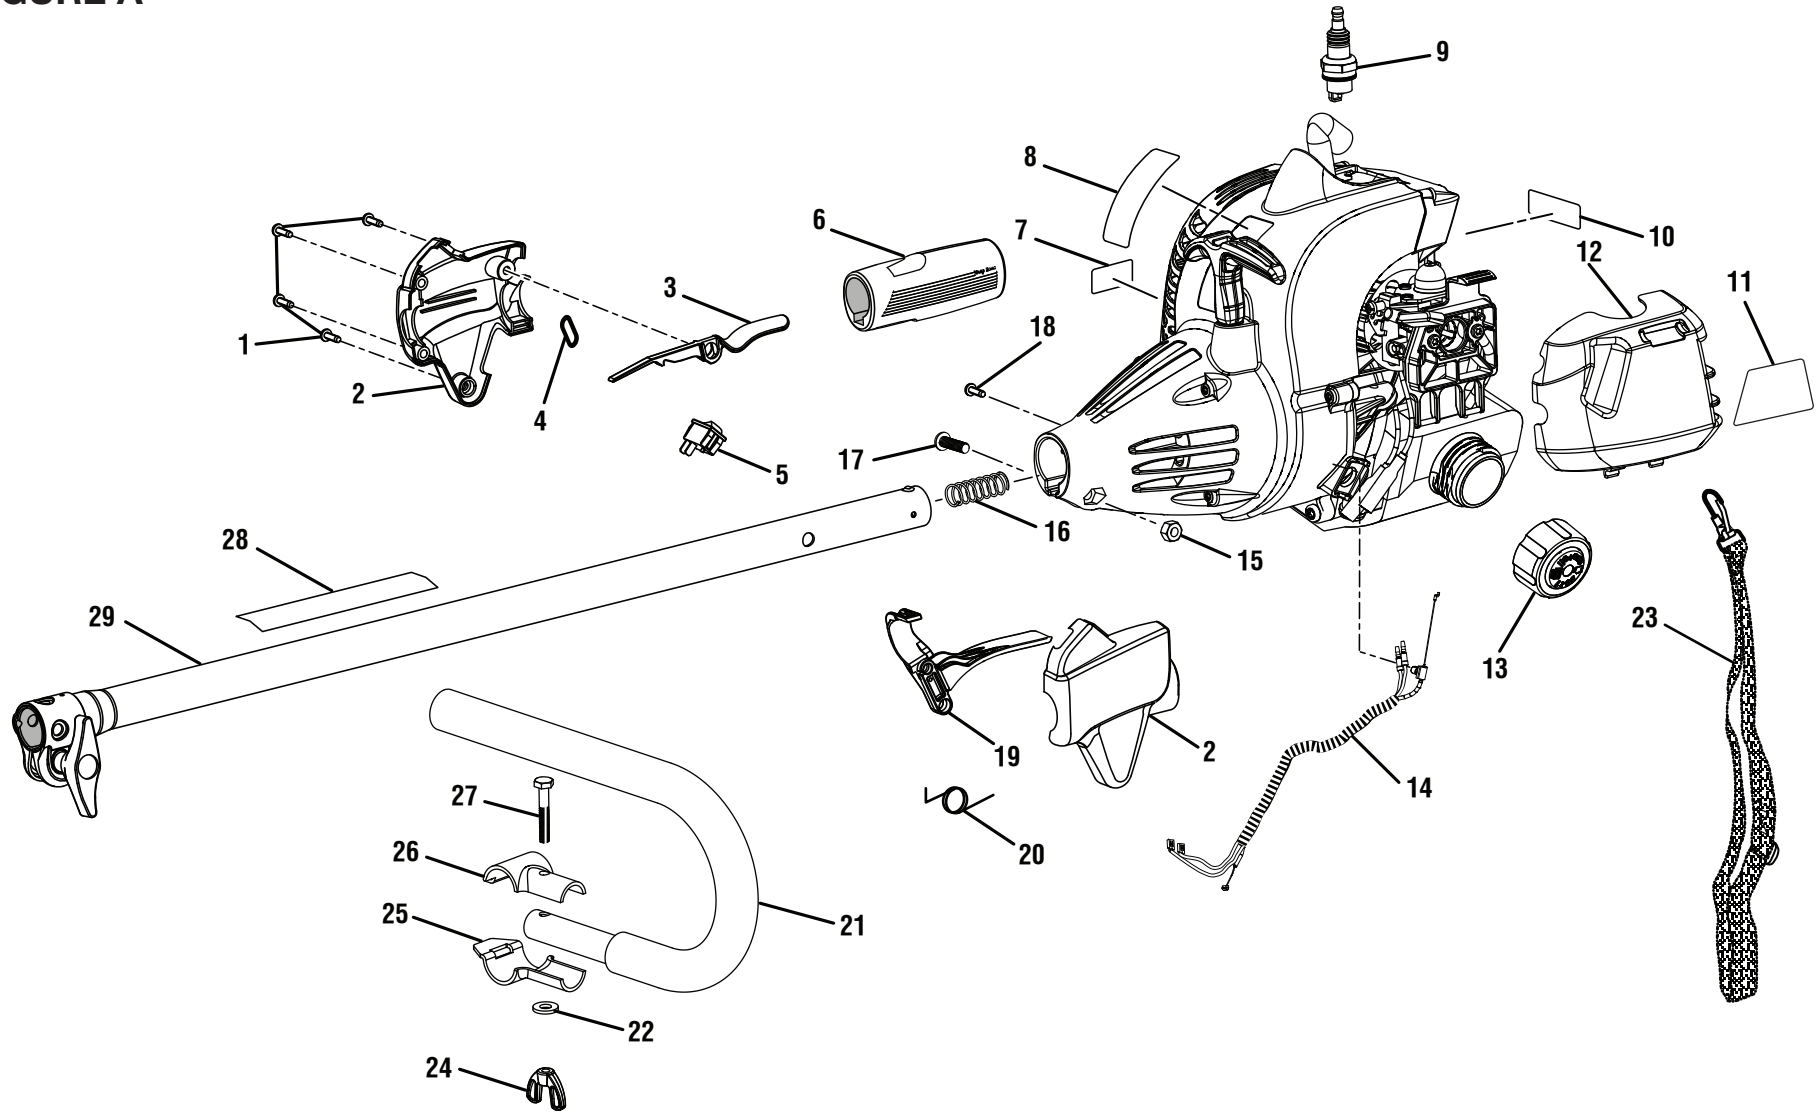

RYOBI 26cc BRUSHCUTTER - MODEL NO. RY28061

FIGURE A

**PARTS LIST (FIGURE A)**

KEY NO.	PART NUMBER	DESCRIPTION	QTY	KEY NO.	PART NUMBER	DESCRIPTION	QTY
1	660563002	Screw (M4 x 20 mm) .....	4	17	660697002	Bolt (M6 x 20 mm).....	1
2	308869002	Control Handle Assembly .....	1	18	660634001	Screw (8-16 x 5/16 in. Torx T.F.) .....	1
3	518695001	Trigger Lock .....	1	19	518696001	Throttle Trigger .....	1
4	638431001	Strap Hanger.....	1	20	690694002	Spring.....	1
5	760700002	Switch (Momentary Contact) .....	1	21	308046001	“J” Handle and Grip .....	1
6	570234002	Rear Handle .....	1	22	678013001	Washer .....	1
7	940654088	Combustion Warning Label.....	1	23	308487001	Shoulder Harness.....	1
8	940705011	Logo Label .....	1	24	518949001	Wing Nut (1/4-20).....	1
9	870174001	Spark Plug (Champion RCJ6Y).....	1	25	638565001	Bottom “J” Handle Clamp.....	1
10	940991031	Model Label (BC26).....	1	26	638564001	Top “J” Handle Clamp.....	1
11	940686059	Starting Label.....	1	27	660643001	Bolt (1/4-20 x 1-1/2 in. Hex Hd.).....	1
12	518777004	Air Box Cover .....	1	28	940657034	Warning Decal .....	1
13	310817001	Fuel Cap Assembly (1.5 in. Diameter) .....	1	29	308470013	Upper Boom Assembly .....	1
14	308842004	Throttle and Lead Assembly .....	1	<b>Not Shown:</b>			
15	678029002	Hex Nut (M6) .....	1	988000653	Operator’s Manual.....	1	
16	690140011	Compression Spring .....	1	7-11-11 (REV:01)			