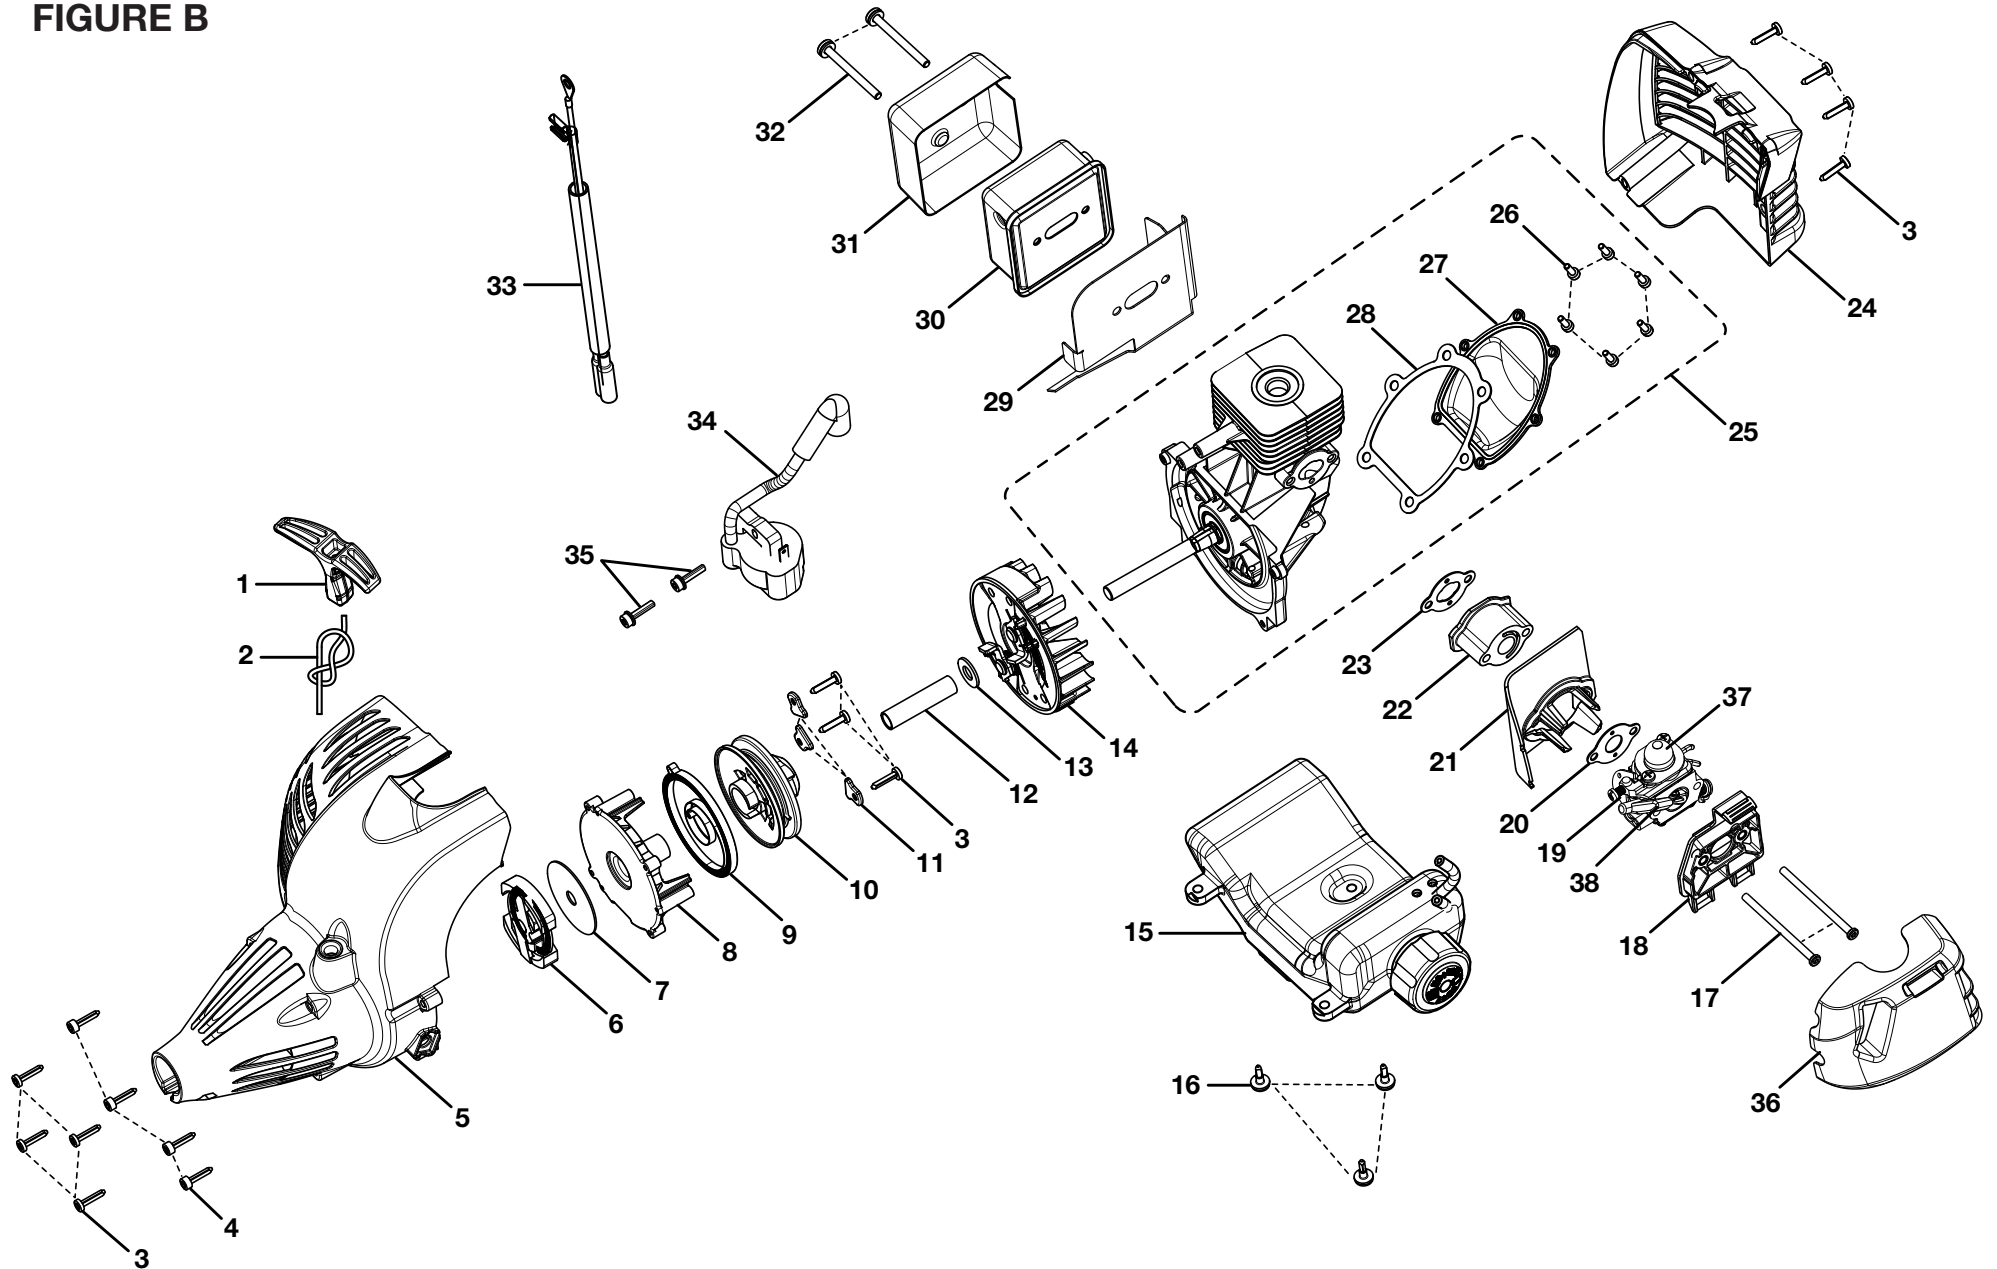

FIGURE B

PARTS LIST (FIGURE B)

KEY NO.	PART NUMBER	DESCRIPTION	QTY	KEY NO.	PART NUMBER	DESCRIPTION	QTY
1	511731001	Starter Grip.....	1	21	518685001	Air Baffle.....	1
2	900849002	Starter Rope (42 in.)	1	22	518497001	Heat Dam	1
3	660466001	Screw (M4 x 18 mm)	11	23	901551001	Inner Heat Dam Gasket.....	1
4	660970001	Screw (M4 x 16 mm)	4	24	518504002	Rear Housing	1
5	308671009	Starter Housing Assembly	1	25	308892004	Short Block Assembly.....	1
6	300960002	Clutch Assembly	1	26	660925003	Screw (M4 x 12 mm)	6
7	638090001	Washer	1	27	638337001	Crankcase Cover.....	1
8	518692001	Starter Baffle	1	28	901550001	Crankcase Cover Gasket	1
9	638033001	Spring and Container	1	29	901452001	Muffler Gasket.....	1
10	310022003	Easy Starter Assembly	1	30	308990011	Muffler Assembly.....	1
11	638389001	Pulley Retainer	3	31	638442001	Muffler Housing.....	1
12	638284002	Spacer Tube	1	32	660638003	Muffler Bolt (10-24 x 2-1/8 in.)	2
13	650017001	Washer	1	33	308863024	Electrical Lead Wire Assembly.....	1
14	308811004	Flywheel Assembly.....	1	34	850108008	Ignition Module	1
15	308675001	Fuel Tank and Cap Assembly.....	1	35	660968001	Screw (M4 x 19 mm)	2
16	660970002	Screw (M4)	3	36	518777004	Air Box Cover	1
17	660454007	Bolt (M5 x 70 mm).....	2	37	561635001	Primer Bulb (Ruixing)	1
18	518766001	Air Box Base	1	38	518824001	Choke Lever (Ruixing)	1
19	308054043	Carburetor Assembly	1				
20	901552001	Outer Heat Dam Gasket.....	1