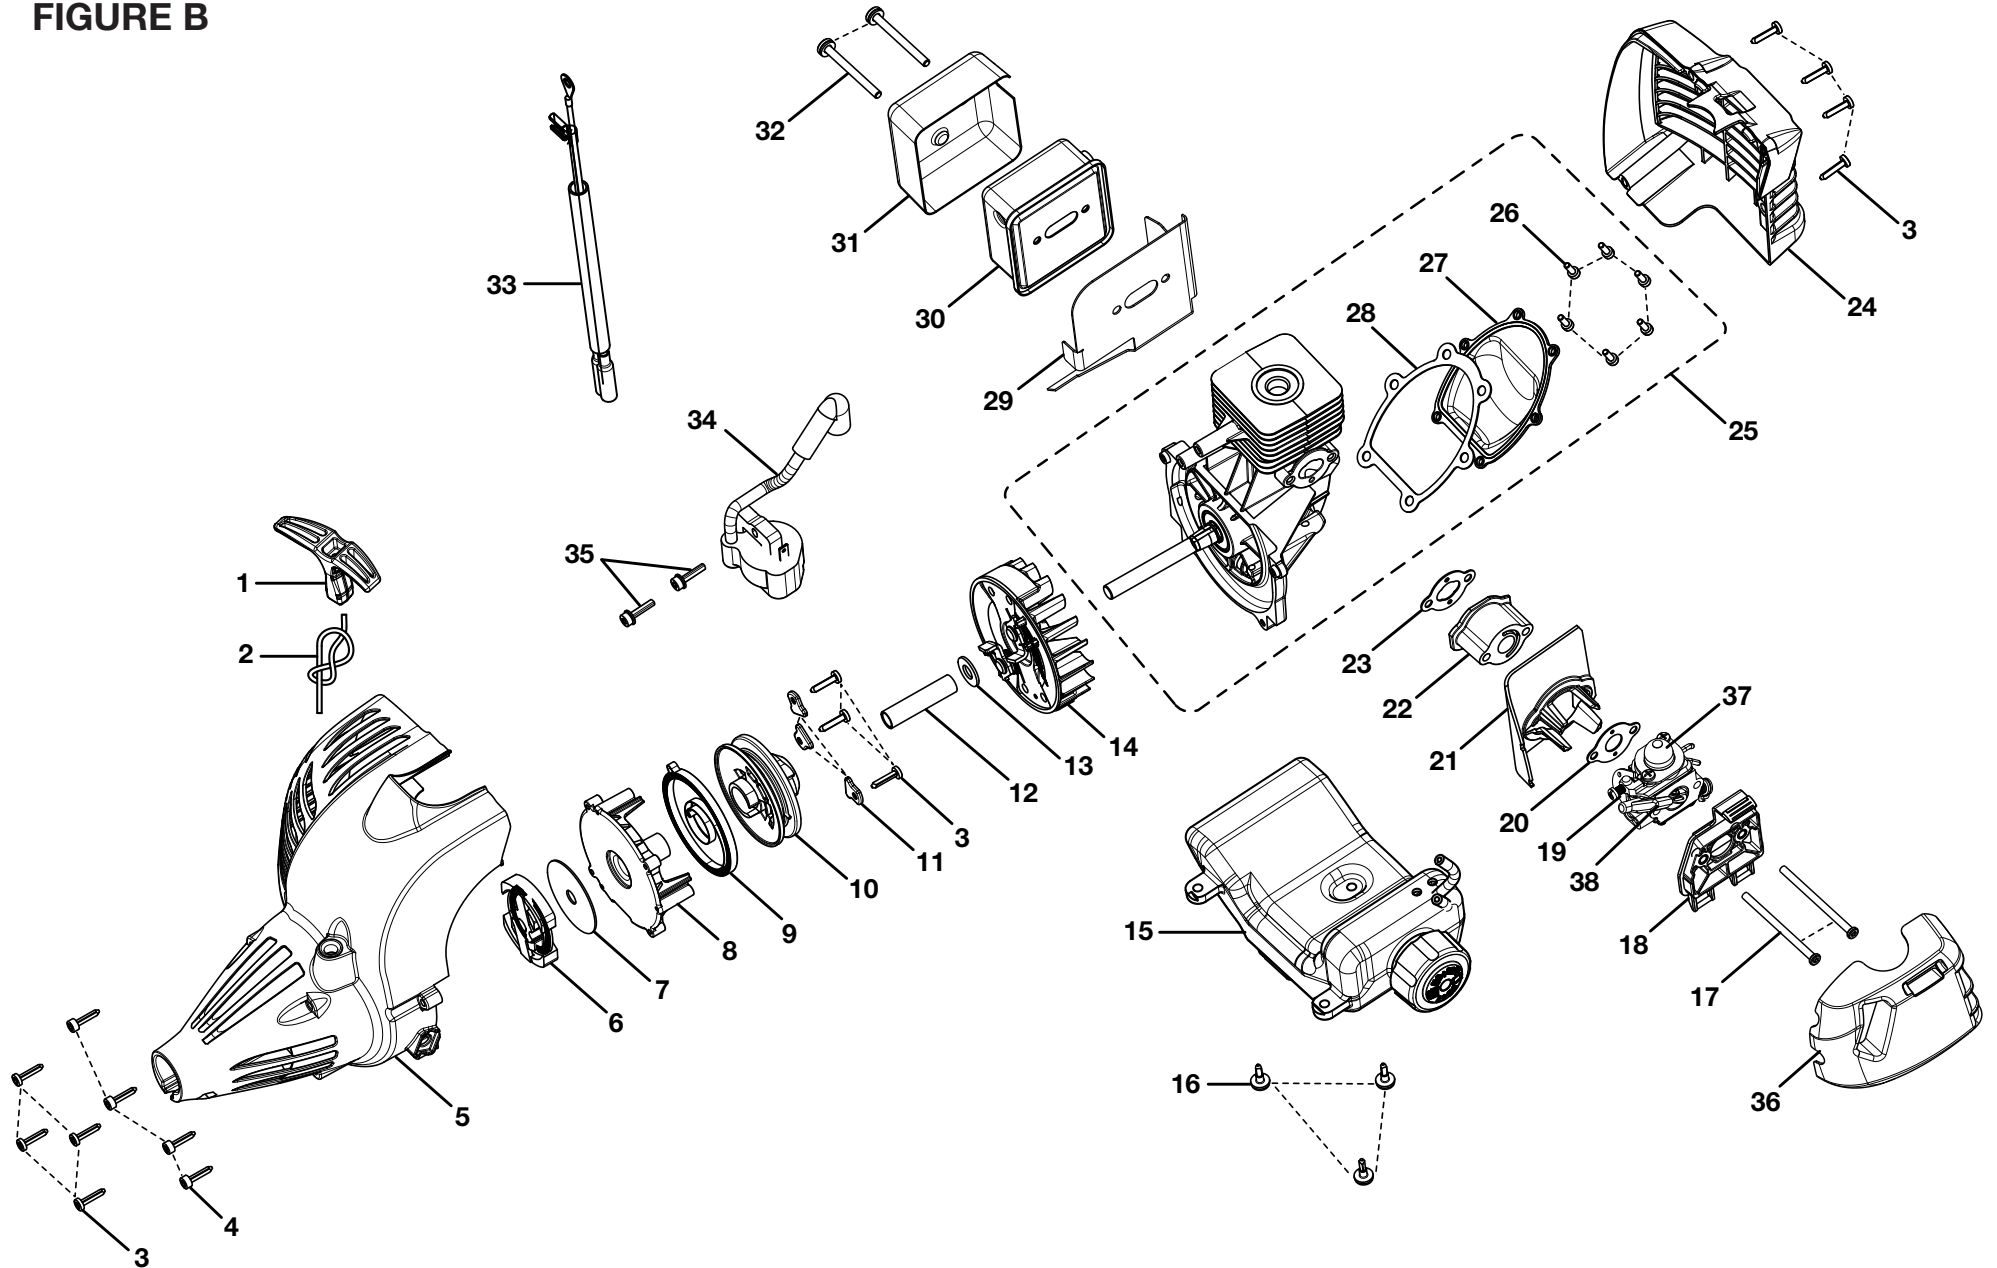

FIGURE B

PARTS LIST (FIGURE B)

KEY NO.	PART NUMBER	DESCRIPTION	QTY	KEY NO.	PART NUMBER	DESCRIPTION	QTY
1	511731001	Starter Grip.....	1	20	901552001	Outer Heat Dam Gasket.....	1
2	900849002	Starter Rope (42 in.)	1	21	518685001	Air Baffle.....	1
3	660466001	Screw (M4 x 18 mm)	11	22	518497001	Heat Dam	1
4	660970001	Screw (M4 x 16 mm)	4	23	901551001	Inner Heat Dam Gasket.....	1
5	308671009	Starter Housing Assembly	1	24	518504002	Rear Housing	1
6	300960002	Clutch Assembly	1	25	308892004	Short Block Assembly.....	1
7	638090001	Washer	1	26	660925003	Screw (M4 x 12 mm)	6
8	518692001	Starter Baffle	1	27	638337001	Crankcase Cover.....	1
9	638033001	Spring and Container	1	28	901550001	Crankcase Cover Gasket	1
10	310022003	Easy Starter Assembly	1	29	901452001	Muffler Gasket.....	1
11	638389001	Pulley Retainer	3	30	308990011	Muffler Assembly.....	1
12	638284002	Spacer Tube	1	31	638442001	Muffler Housing.....	1
13	650017001	Washer	1	32	660638003	Muffler Bolt (10-24 x 2-1/8 in.)	2
14	308811001	Flywheel Assembly.....	1	33	308863024	Electrical Lead Wire Assembly.....	1
15	308675001	Fuel Tank and Cap Assembly.....	1	34	850108002	Ignition Module	1
16	660970002	Screw (M4)	3	35	660968001	Screw (M4 x 19 mm)	2
17	660454007	Bolt (M5 x 70 mm).....	2	36	518777004	Air Box Cover	1
18	518766001	Air Box Base	1	37	561635001	Primer Bulb (Ruixing)	1
19	308054028	Carburetor Assembly (Ruixing)	1	38	518824001	Choke Lever (Ruixing)	1
	308054034	Carburetor Assembly (Zama)	1