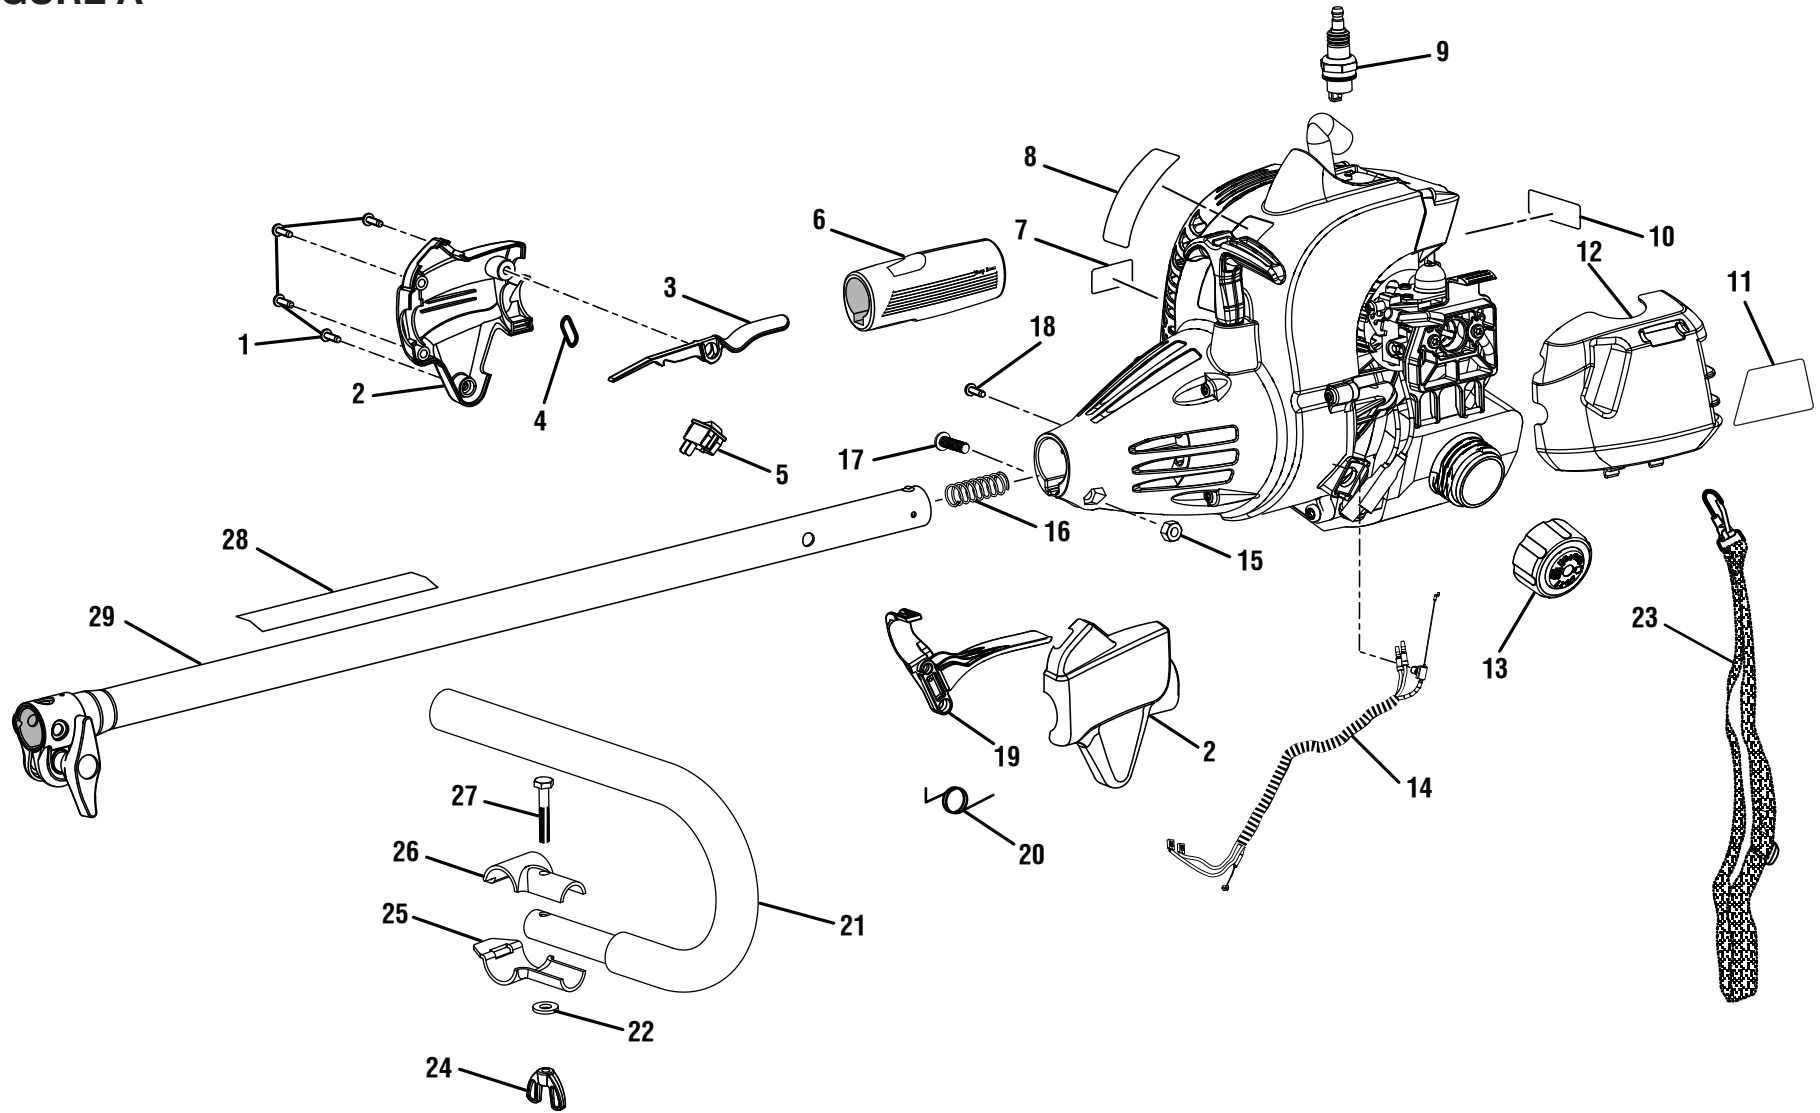

FIGURE A

PARTS LIST (FIGURE A)

KEY NO.	PART NUMBER	DESCRIPTION	QTY	KEY NO.	PART NUMBER	DESCRIPTION	QTY
1	660563002	Screw (M4 x 20 mm)	4	17	660697002	Bolt (M6 x 20 mm).....	1
2	308869002	Control Handle Assembly	1	18	660634001	Screw (8-16 x 5/16 in. Torx T.F.)	1
3	518695001	Trigger Lock	1	19	518696001	Throttle Trigger	1
4	638431001	Strap Hanger.....	1	20	690694002	Spring.....	1
5	760700002	Switch (Momentary Contact)	1	21	308046001	“J” Handle and Grip	1
6	570234002	Rear Handle	1	22	678013001	Washer	1
7	940654088	Combustion Warning Label.....	1	23	308487001	Shoulder Harness.....	1
8	940705011	Logo Label	1	24	518949001	Wing Nut (1/4-20).....	1
9	870174001	Spark Plug (Champion RCJ6Y).....	1	25	638565001	Bottom “J” Handle Clamp.....	1
10	940991031	Model Label (BC26).....	1	26	638564001	Top “J” Handle Clamp.....	1
11	940686059	Starting Label.....	1	27	660643001	Bolt (1/4-20 x 1-1/2 in. Hex Hd.).....	1
12	518777004	Air Box Cover	1	28	940657034	Warning Decal	1
13	310817001	Fuel Cap Assembly (1.5 in. Diameter)	1	29	308470013	Upper Boom Assembly	1
14	308842004	Throttle and Lead Assembly	1	Not Shown:			
15	678029002	Hex Nut (M6)	1	987000992	Operator’s Manual (960736006).....	1	
16	690140011	Compression Spring	1	5-24-10			
				(REV:02)			