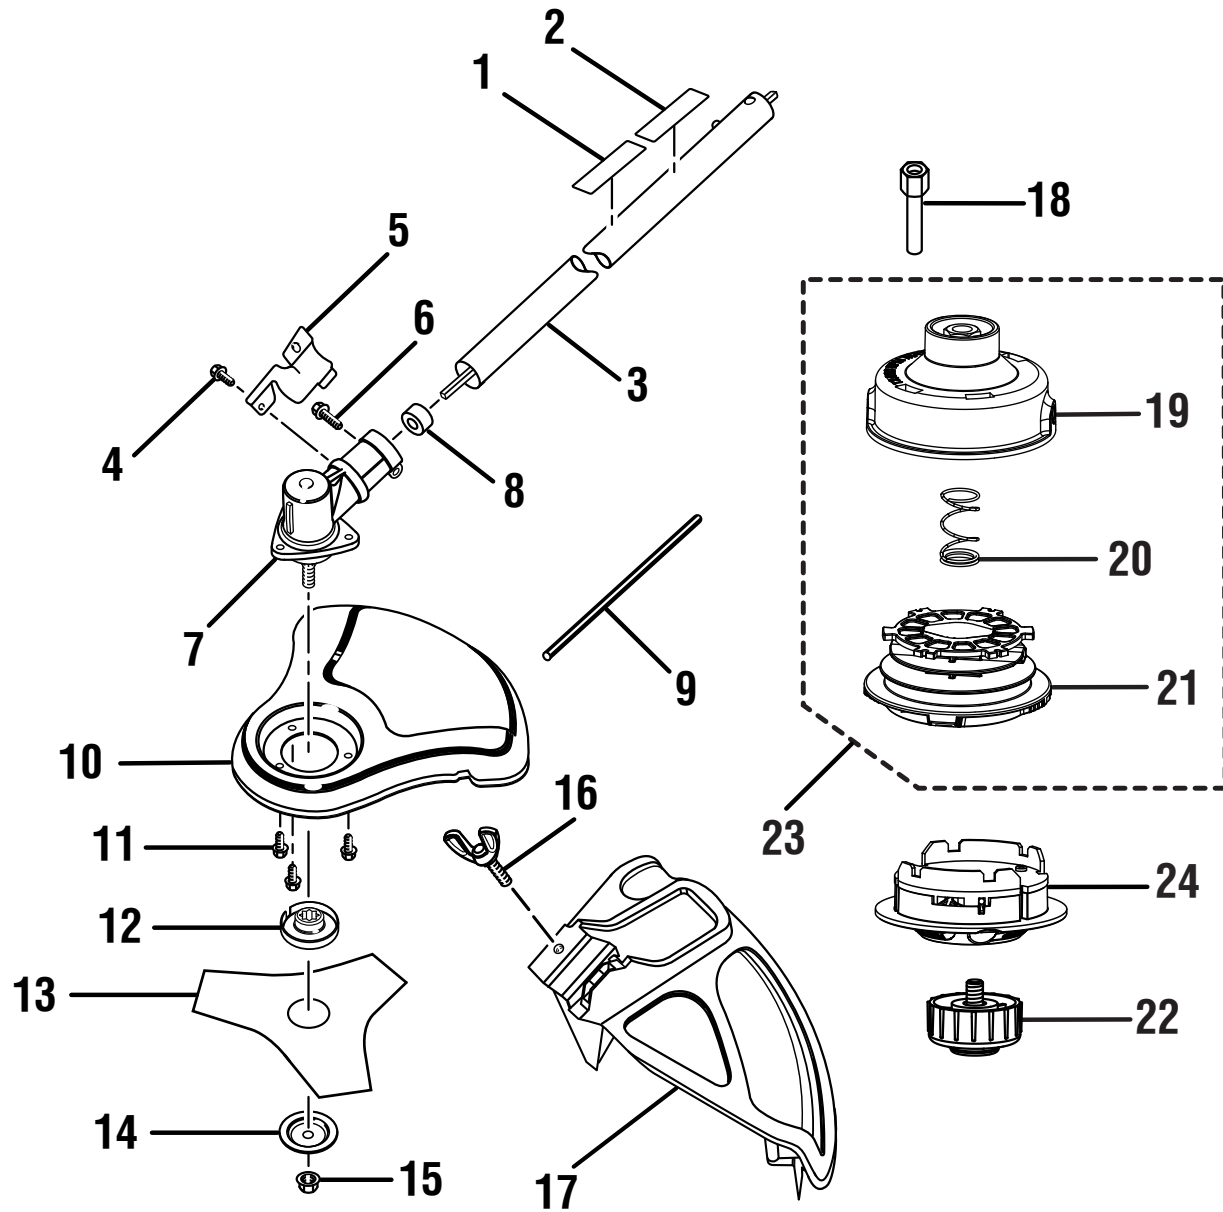

FIGURE C

PARTS LIST (FIGURE C)

KEY NO.	PART NUMBER	DESCRIPTION	QTY	KEY NO.	PART NUMBER	DESCRIPTION	QTY
1	940726013	Expand-it Label	1	14	638017001	Cupped Washer	1
2	940627027	Brushcutter Safety Label.....	1	15	678018001	Blade Nut	1
3	308035011	Straight Shaft Assy.....	1	16	660886001	Screw (1/4-20 x 1-1/4 in.).....	1
4	660736001	Screw (10-24 x 5/8 in.).....	1	17	308473001	Grass Deflector Assy (Incl. Key No. 16)	1
5	638125001	Clamp	1	18	678019001	Arbor.....	1
6	660642001	Screw (1/4-20 x 1-1/4 in.).....	1	19	310643001	String Head Housing	1
7	308210001	Gear Head	1	20	678022001	Spring	1
8	518367001	Spacer	1	21	310412001	Spool	1
9	678020001	Gear Head Locking Tool.....	1	22	308042003	Spool Retainer.....	1
10	638120001	Brushcutter Guard.....	1	23	309562002	String Head Assembly (Incl. Key Nos. 19-21)	1
11	660737001	Screw (10-24 x 1/2 in.)	3	24	310734002	Dual Spool™ Fixed Line String Head Insert	1
12	678011001	Flanged Washer	1				
13	638006004	Blade	1