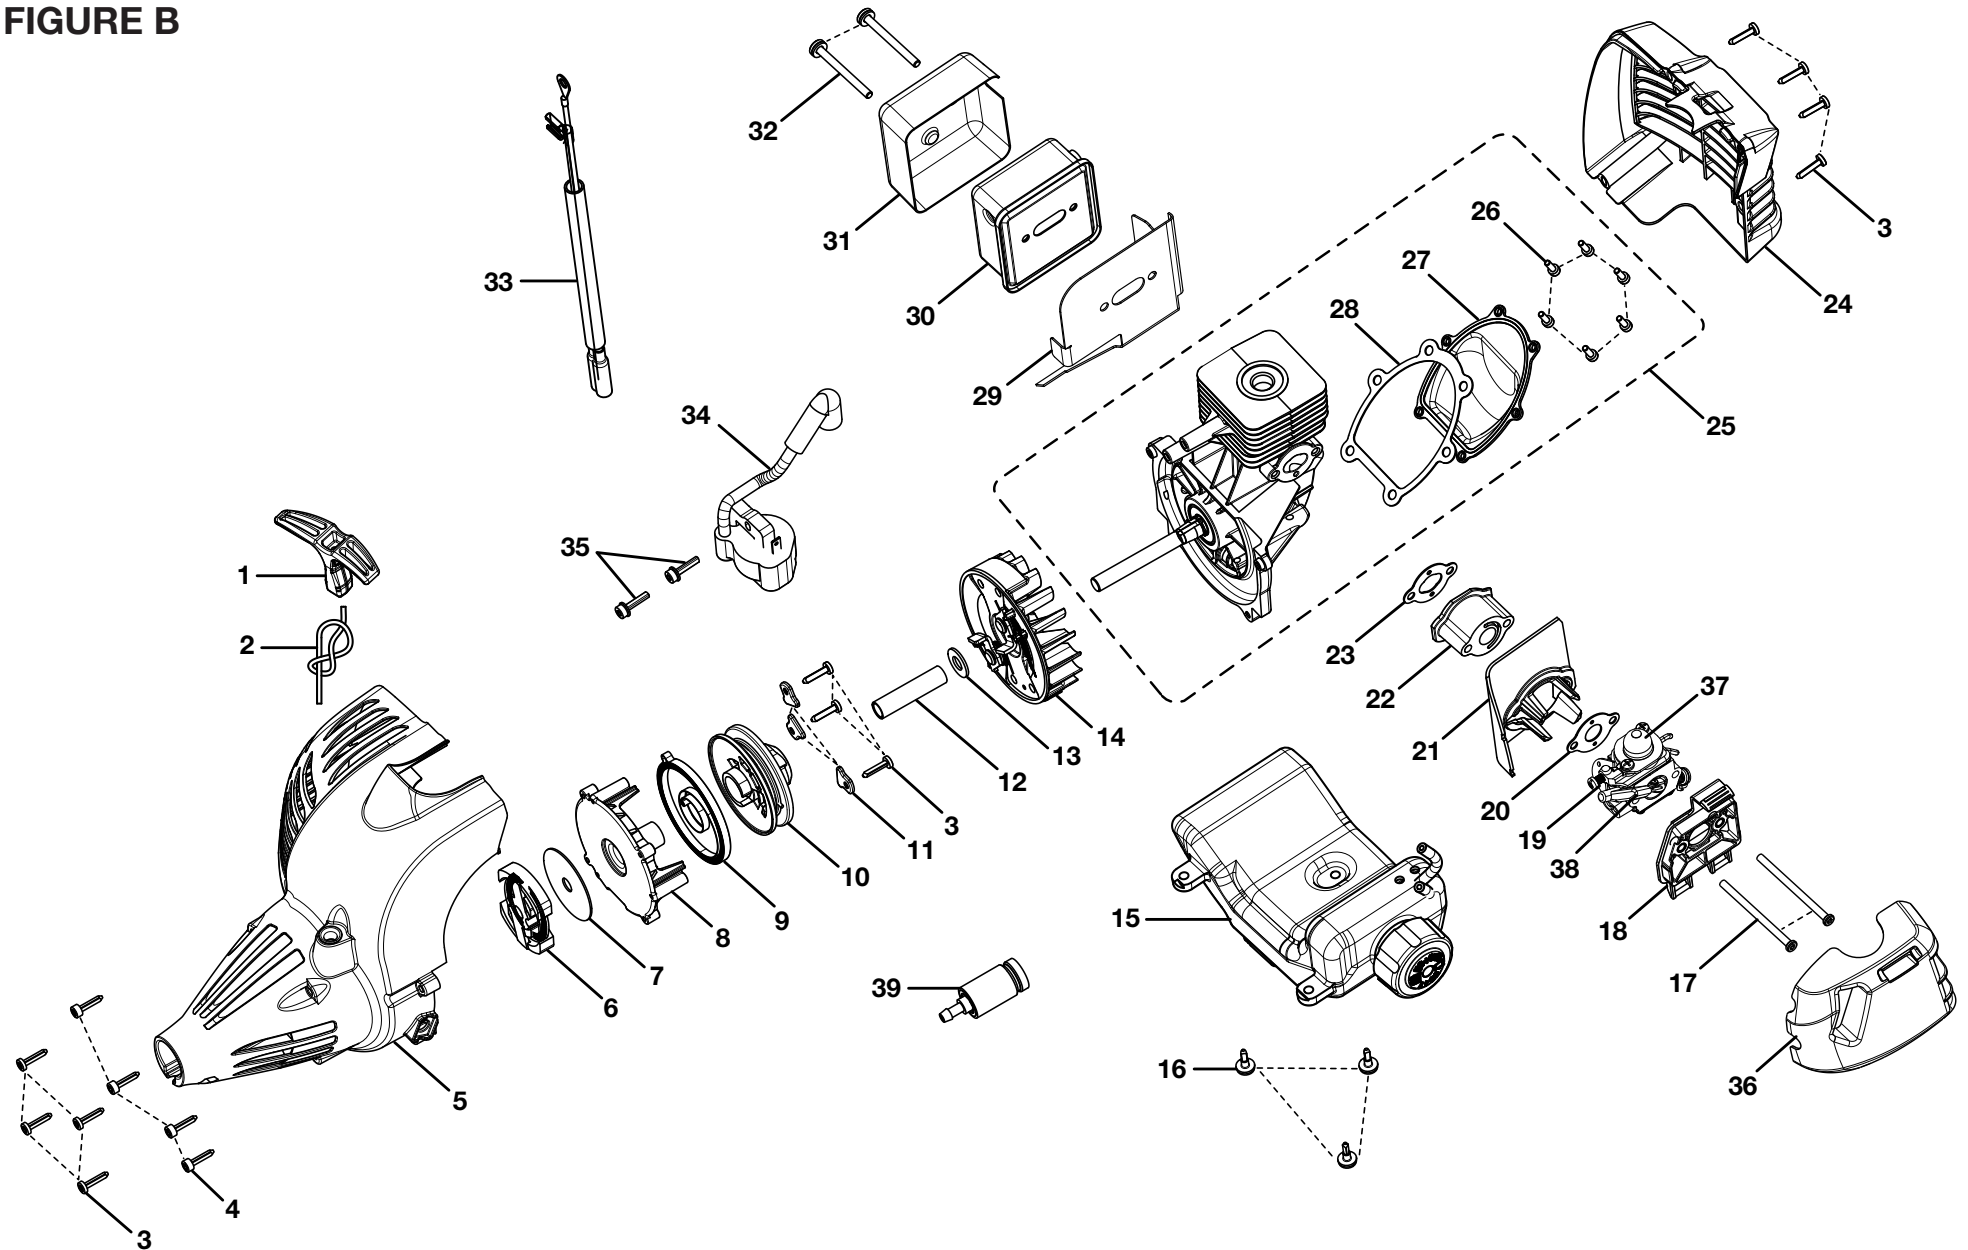

RYOBI 26cc STRING TRIMMERS
MODEL NUMBERS - RY28005, RY28025, RY28045

FIGURE A

RYOBI 26cc STRING TRIMMERS
MODEL NUMBERS - RY28005, RY28025, RY28045

FIGURE B

**RYOBI 26cc STRING TRIMMERS
MODEL NUMBERS – RY28005, RY28025, RY28045**

RYOBI 26cc STRING TRIMMERS
MODEL NUMBERS – RY28005, RY28025, RY28045

FIGURE C
MODEL
RY28025

FIGURE C
MODEL
RY28045

Key No.	Service Number	Description	Qty.
1	940726013	Logo Label	1
2	940230132	Warning Label	1
3	308038010	Curved Shaft Assembly	1
4	120642001	Washer and Bolt Assembly	1
5	308052001	Curved Shaft Grass Deflector	1
6	310643001	String Head Housing	1
7	678022001	Spring	1
8	310412001	Spool	1
9	308042002	Spool Retainer	1
10	309562002	String Head Assembly (Inc. Key Nos. 6-8)	1
11	518019002	Hanger Cap	1