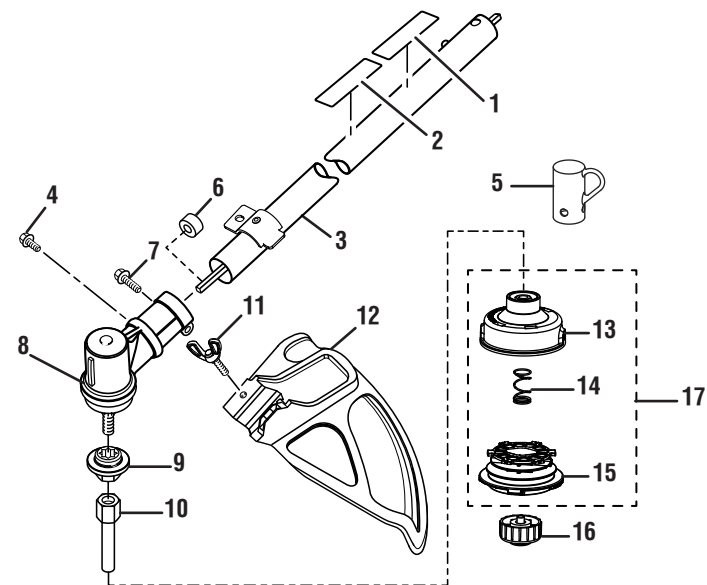

RYOBI 26cc STRING TRIMMERS
MODEL NUMBERS – RY28005, RY28025, RY28045

FIGURE C
MODEL
RY28025

FIGURE C
MODEL
RY28045

Key No.	Service Number	Description	Qty.
1	940726013	Logo Label	1
2	940230132	Warning Label	1
3	308038010	Curved Shaft Assembly	1
4	120642001	Washer and Bolt Assembly	1
5	308052001	Curved Shaft Grass Deflector	1
6	310643001	String Head Housing	1
7	678022001	Spring	1
8	310412001	Spool	1
9	308042002	Spool Retainer	1
10	309562002	String Head Assembly (Inc. Key Nos. 6-8)	1
11	518019002	Hanger Cap	1

Key No.	Service Number	Description	Qty.
1	940726013	Logo Label	1
2	940230132	Warning Label	1
3	308035038	Straight Shaft Assembly	1
4	660641001	Screw (10-24 x 5/8 in.)	1
5	518019002	Hanger Cap	1
6	518367001	Spacer	1
7	660642001	Screw (1/4-20 x 1-1/4 in.)	1
8	308210002	Gear Head	1
9	678011002	Washer	1
10	678019002	Arbor	1
11	660886001	Wing Screw (1/4-20 x 1-1/4 in.)	1
12	308473001	Grass Deflector Assembly (Inc. Key No. 11)	1
13	310643001	String Head Housing	1
14	678022001	Spring	1
15	310412001	Spool	1
16	308042003	Spool Retainer	1
17	309562002	String Head Assembly (Inc. Key Nos. 13-15)	1