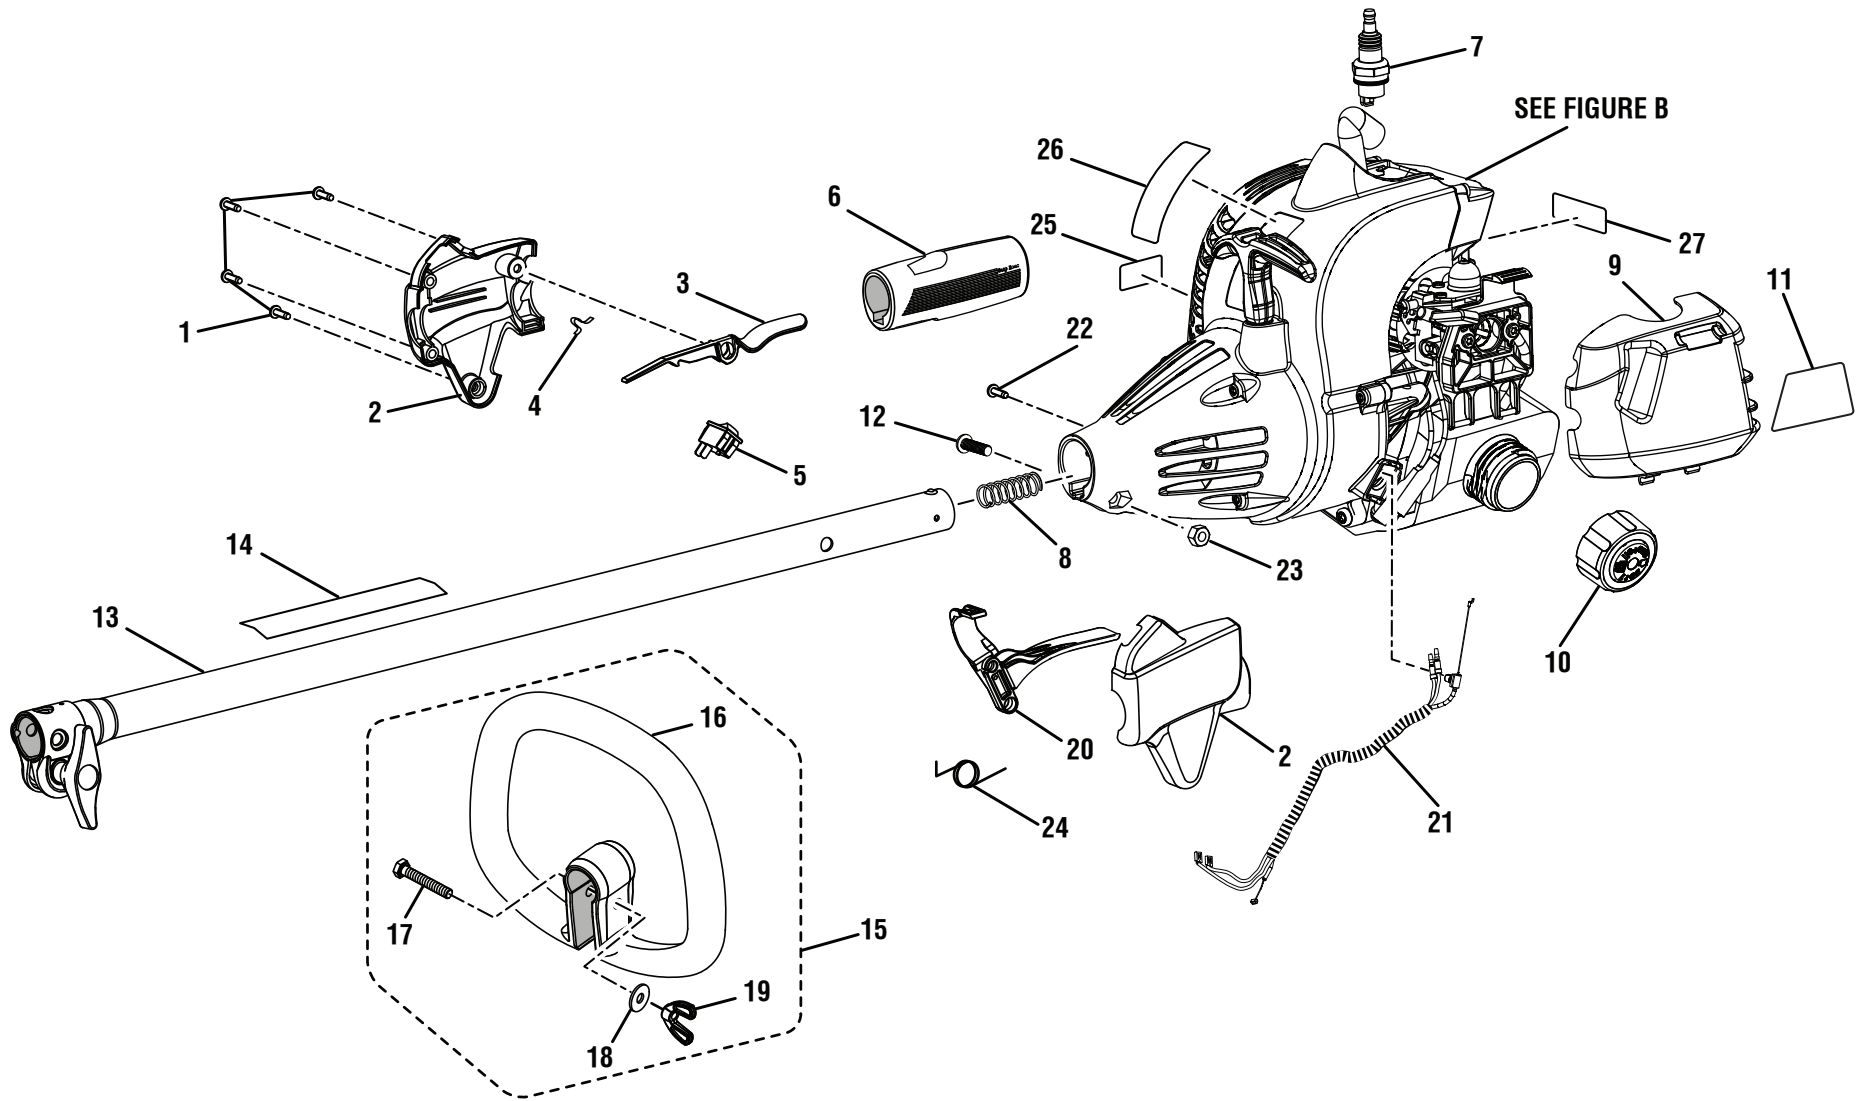

RYOBI 26cc STRING TRIMMERS
MODEL NUMBERS - RY28005, RY28025, RY28045

FIGURE A

RYOBI 26cc STRING TRIMMERS
MODEL NUMBERS - RY28005, RY28025, RY28045

FIGURE B

**RYOBI 26cc STRING TRIMMERS
MODEL NUMBERS – RY28005, RY28025, RY28045**

RYOBI 26cc STRING TRIMMERS
MODEL NUMBERS – RY28005, RY28025, RY28045

FIGURE C
MODEL
RY28025

FIGURE C
MODEL
RY28045

Key No.	Service Number	Description	Qty.
1	940726013	Logo Label	1
2	940230132	Warning Label	1
3	308038010	Curved Shaft Assembly	1
4	120642001	Washer and Bolt Assembly	1
5	308052001	Curved Shaft Grass Deflector	1
6	310643001	String Head Housing	1
7	678022001	Spring	1
8	310412001	Spool	1
9	308042002	Spool Retainer	1
10	309562002	String Head Assembly (Inc. Key Nos. 6-8)	1
11	518019002	Hanger Cap	1

Key No.	Service Number	Description	Qty.
1	940726013	Logo Label	1
2	940230132	Warning Label	1
3	308035038	Straight Shaft Assembly	1
4	660641001	Screw (10-24 x 5/8 in.)	1
5	518019002	Hanger Cap	1
6	518367001	Spacer	1
7	660642001	Screw (1/4-20 x 1-1/4 in.)	1
8	308210002	Gear Head	1
9	678011002	Washer	1
10	678019002	Arbor	1
11	660886001	Wing Screw (1/4-20 x 1-1/4 in.)	1
12	308473001	Grass Deflector Assembly (Inc. Key No. 11)	1
13	310643001	String Head Housing	1
14	678022001	Spring	1
15	310412001	Spool	1
16	308042003	Spool Retainer	1
17	309562002	String Head Assembly (Inc. Key Nos. 13-15)	1