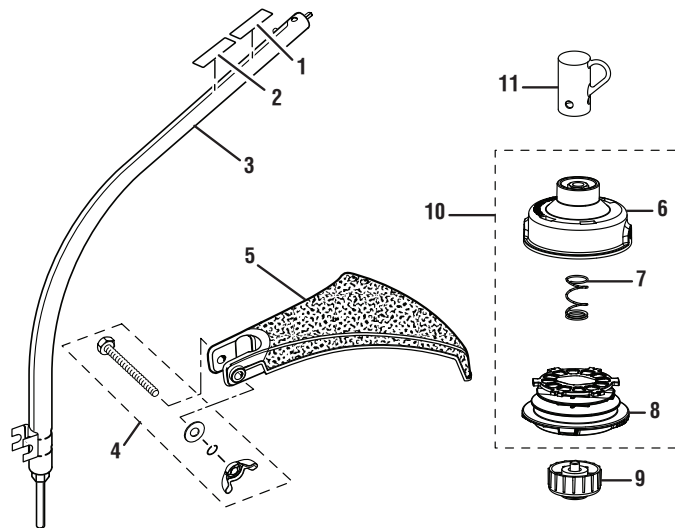

RYOBI 26cc STRING TRIMMERS
MODEL NUMBERS – RY28005, RY28025, RY28045

FIGURE C
MODEL
RY28025

FIGURE C
MODEL
RY28045

Key No.	Service Number	Description	Qty.
1	940726013	Logo Label	1
2	940230132	Warning Label	1
3	308038010	Curved Shaft Assembly	1
4	120642001	Washer and Bolt Assembly	1
5	308052001	Curved Shaft Grass Deflector	1
6	310643001	String Head Housing	1
7	678022001	Spring	1
8	310412001	Spool	1
9	308042002	Spool Retainer	1
10	309562002	String Head Assembly (Inc. Key Nos. 6-8)	1
11	518019002	Hanger Cap	1

Key No.	Service Number	Description	Qty.
1	940726013	Logo Label	1
2	940230132	Warning Label	1
3	308035038	Straight Shaft Assembly	1
4	660641001	Screw (10-24 x 5/8 in.)	1
5	518019002	Hanger Cap	1
6	518367001	Spacer	1
7	660642001	Screw (1/4-20 x 1-1/4 in.)	1
8	308210002	Gear Head	1
9	678011002	Washer	1
10	678019002	Arbor	1
11	660886001	Wing Screw (1/4-20 x 1-1/4 in.)	1
12	308473001	Grass Deflector Assembly (Inc. Key No. 11)	1
13	310643001	String Head Housing	1
14	678022001	Spring	1
15	310412001	Spool	1
16	308042003	Spool Retainer	1
17	309562002	String Head Assembly (Inc. Key Nos. 13-15)	1