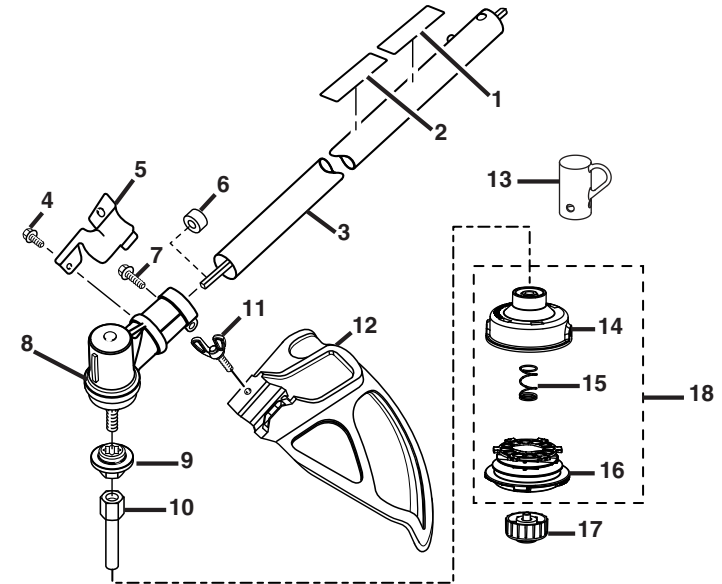

**RYOBI 26cc STRING TRIMMERS  
MODEL NUMBERS – RY28021, RY28041**

**FIGURE C  
MODEL  
RY28021**

**FIGURE C  
MODEL  
RY28041**

Key No.	Service Number	Description	Qty.
1	940726013	Logo Label .....	1
2	940230132	Warning Label .....	1
3	308038010	Curved Shaft Assembly.....	1
4	120642001	Washer and Bolt Assembly .....	1
5	308052001	Curved Shaft Grass Deflector .....	1
6	518019002	Hanger Cap.....	1
7	310643001	String Head Housing.....	1
8	678022001	Spring.....	1
9	310412001	Spool.....	1
10	308042002	Spool Retainer.....	1
11	309562002	String Head Assembly (Incl. Key Nos. 7-9).....	1