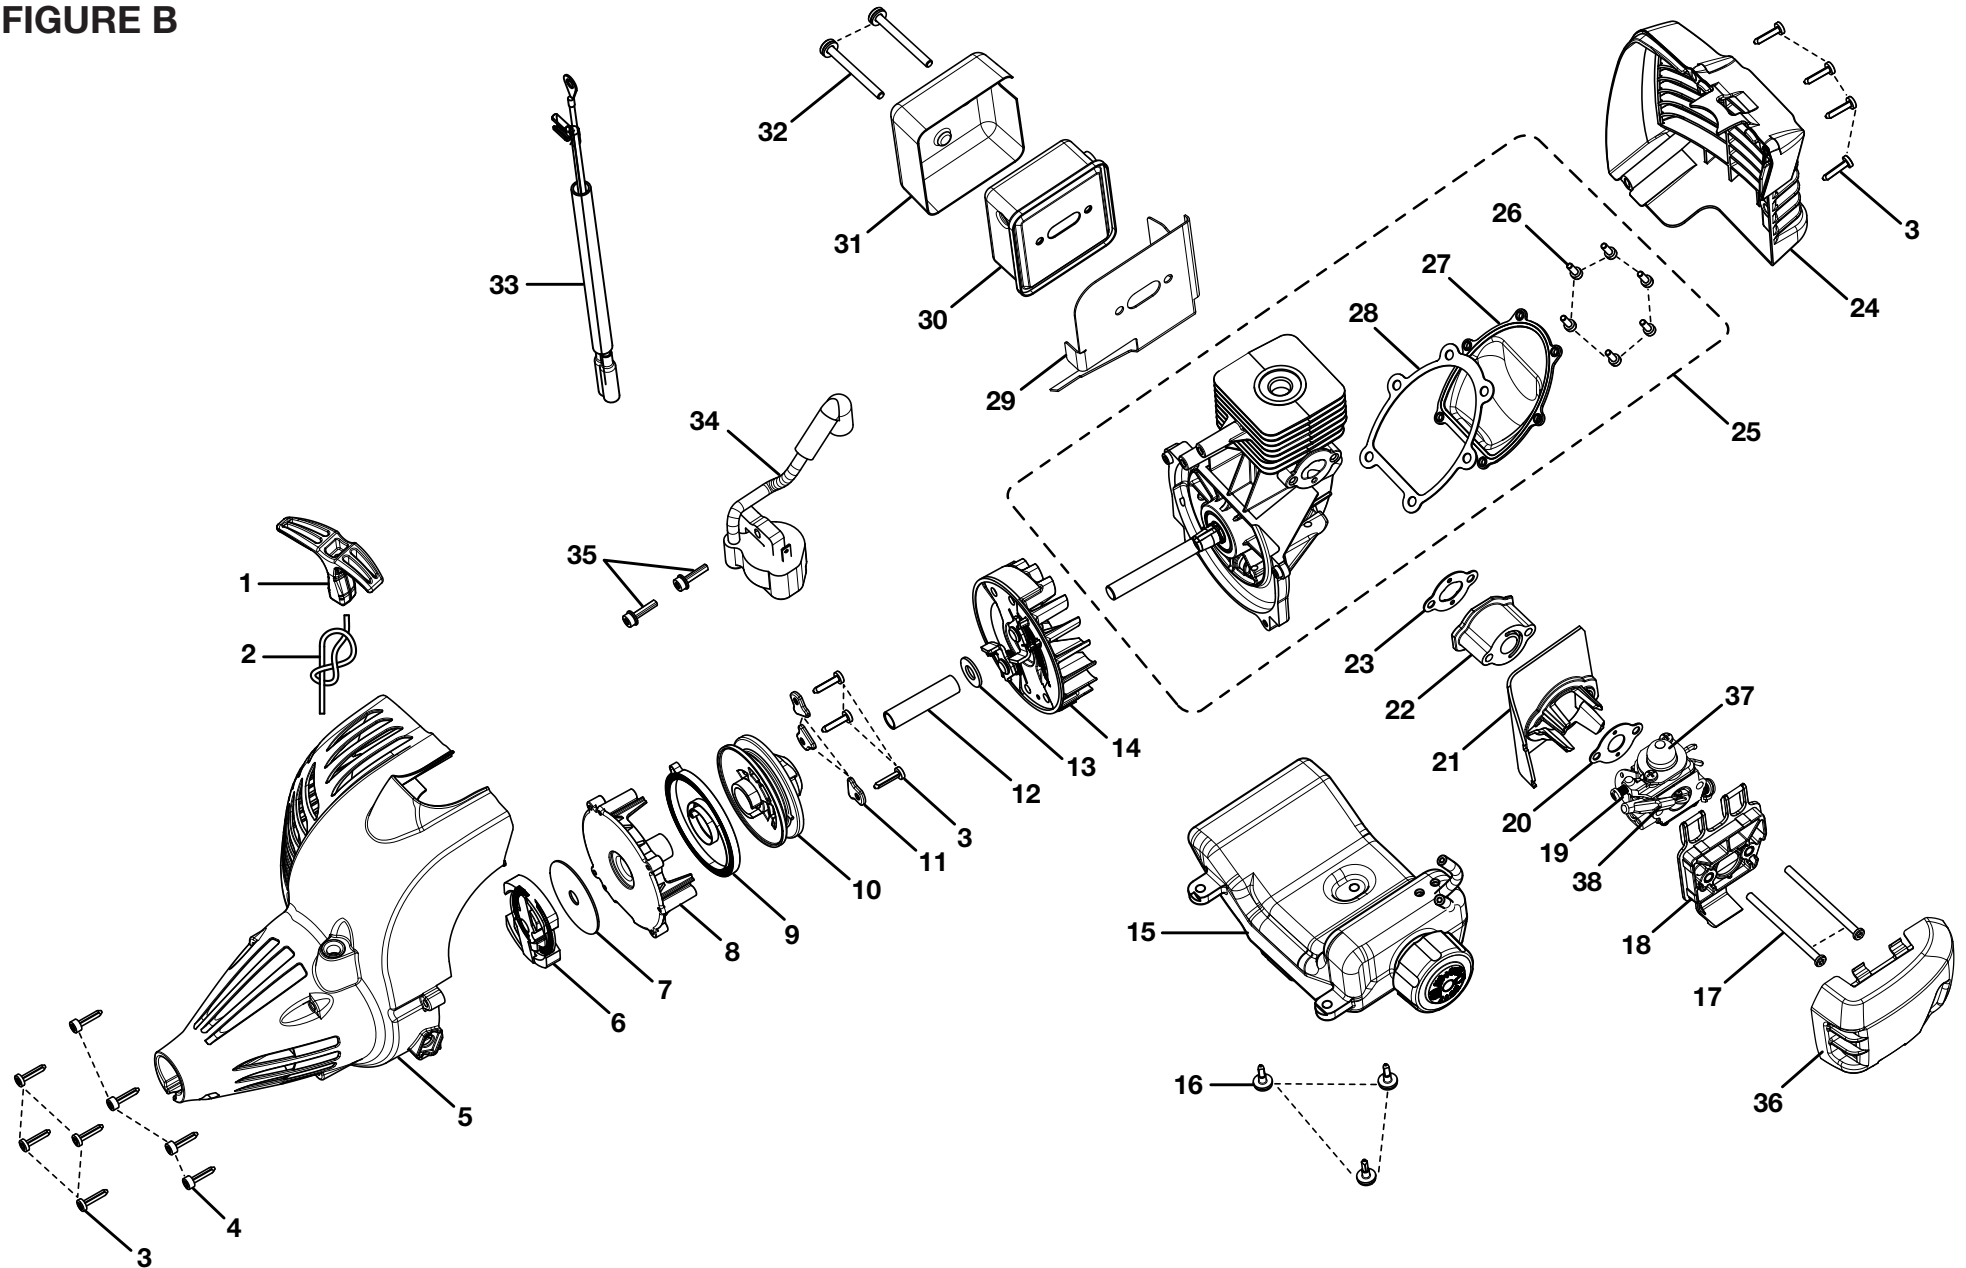

RYOBI 26cc STRING TRIMMERS  
MODEL NUMBERS - RY28021, RY28041

FIGURE A

RYOBI 26cc STRING TRIMMERS  
MODEL NUMBERS - RY28021, RY28041

FIGURE B

**RYOBI 26cc STRING TRIMMERS  
MODEL NUMBERS – RY28021, RY28041**

**RYOBI 26cc STRING TRIMMERS  
MODEL NUMBERS – RY28021, RY28041**

**FIGURE C  
MODEL  
RY28021**

**FIGURE C  
MODEL  
RY28041**

Key No.	Service Number	Description	Qty.
1	940726013	Logo Label .....	1
2	940230132	Warning Label .....	1
3	308038010	Curved Shaft Assembly.....	1
4	120642001	Washer and Bolt Assembly .....	1
5	308052001	Curved Shaft Grass Deflector .....	1
6	518019002	Hanger Cap.....	1
7	310643001	String Head Housing.....	1
8	678022001	Spring.....	1
9	310412001	Spool.....	1
10	308042002	Spool Retainer.....	1
11	309562002	String Head Assembly (Incl. Key Nos. 7-9).....	1

Key No.	Service Number	Description	Qty.
1	940726013	Logo Label .....	1
2	940230132	Warning Label .....	1
3	308035011	Straight Shaft Assembly.....	1
4	660736001	Screw (10-24 x 5/8 in.).....	1
5	638125001	Clamp.....	1
6	518367001	Spacer.....	1
7	660642001	Screw (1/4-20 x 1-1/4 in.).....	1
8	308210002	Gear Head.....	1
9	678011002	Washer .....	1
10	678019002	Arbor .....	1
11	660886001	Wing Screw (1/4-20 x 1-1/4 in.) .....	1
12	308473001	Grass Deflector Assembly (Incl. Key No. 11).....	1
13	518019002	Hanger Cap.....	1
14	310643001	String Head Housing.....	1
15	678022001	Spring.....	1
16	310412001	Spool.....	1
17	308042003	Spool Retainer.....	1
18	309562002	String Head Assembly (Incl. Key Nos. 14-16).....	1