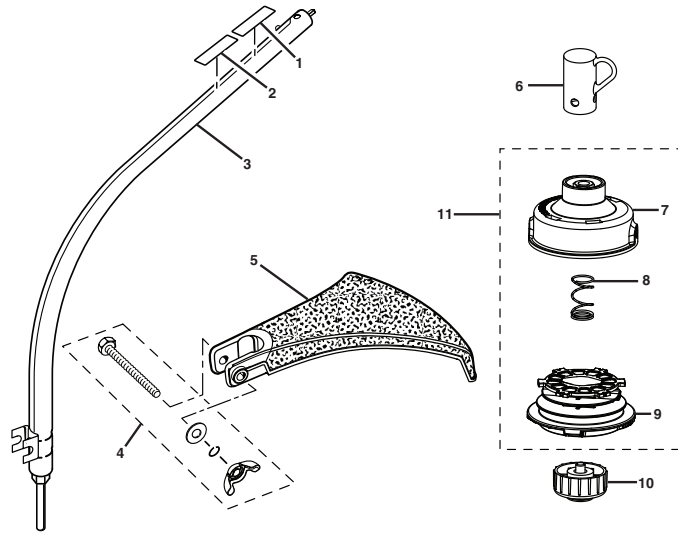

RYOBI 26cc STRING TRIMMERS  
MODEL NUMBERS - RY28021, RY28041

FIGURE A

RYOBI 26cc STRING TRIMMERS  
MODEL NUMBERS - RY28021, RY28041

FIGURE B

**RYOBI 26cc STRING TRIMMERS  
MODEL NUMBERS – RY28021, RY28041**

**RYOBI 26cc STRING TRIMMERS  
MODEL NUMBERS – RY28021, RY28041**

**FIGURE C  
MODEL  
RY28021**

**FIGURE C  
MODEL  
RY28041**

Key No.	Service Number	Description	Qty.
1	940726013	Logo Label .....	1
2	940230132	Warning Label .....	1
3	308038010	Curved Shaft Assembly.....	1
4	120642001	Washer and Bolt Assembly .....	1
5	308052001	Curved Shaft Grass Deflector .....	1
6	518019002	Hanger Cap.....	1
7	310643001	String Head Housing.....	1
8	678022001	Spring.....	1
9	310412001	Spool.....	1
10	308042002	Spool Retainer.....	1
11	309562002	String Head Assembly (Incl. Key Nos. 7-9).....	1

Key No.	Service Number	Description	Qty.
1	940726013	Logo Label .....	1
2	940230132	Warning Label .....	1
3	308035011	Straight Shaft Assembly.....	1
4	660736001	Screw (10-24 x 5/8 in.).....	1
5	638125001	Clamp.....	1
6	518367001	Spacer.....	1
7	660642001	Screw (1/4-20 x 1-1/4 in.).....	1
8	308210002	Gear Head.....	1
9	678011002	Washer .....	1
10	678019002	Arbor .....	1
11	660886001	Wing Screw (1/4-20 x 1-1/4 in.) .....	1
12	308473001	Grass Deflector Assembly (Incl. Key No. 11).....	1
13	518019002	Hanger Cap.....	1
14	310643001	String Head Housing.....	1
15	678022001	Spring.....	1
16	310412001	Spool.....	1
17	308042003	Spool Retainer.....	1
18	309562002	String Head Assembly (Incl. Key Nos. 14-16).....	1