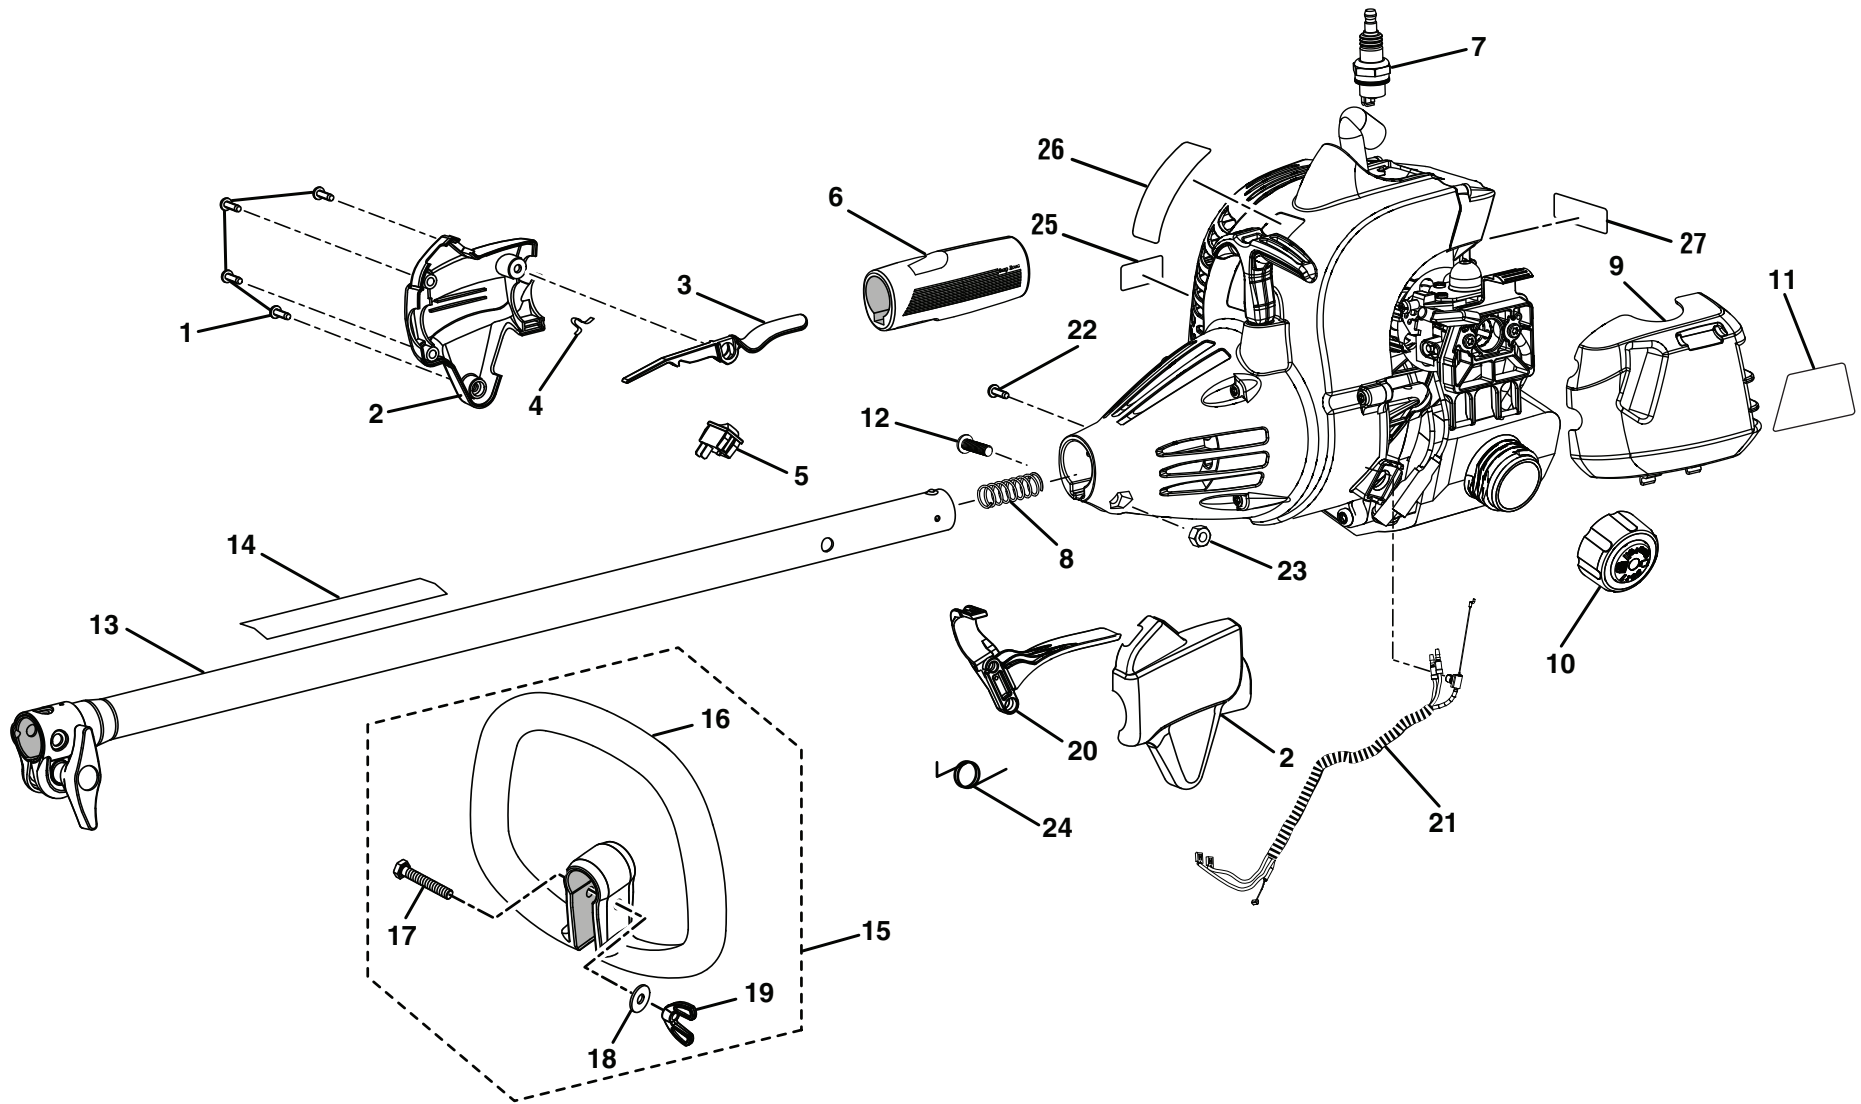

RYOBI 26cc STRING TRIMMERS  
MODEL NUMBERS - RY28021, RY28041

FIGURE A

RYOBI 26cc STRING TRIMMERS  
MODEL NUMBERS - RY28021, RY28041

FIGURE B

**RYOBI 26cc STRING TRIMMERS  
MODEL NUMBERS – RY28021, RY28041**

**RYOBI 26cc STRING TRIMMERS  
MODEL NUMBERS – RY28021, RY28041**

**FIGURE C  
MODEL  
RY28021**

**FIGURE C  
MODEL  
RY28041**

Key No.	Service Number	Description	Qty.
1	940726013	Logo Label .....	1
2	940230132	Warning Label .....	1
3	308038010	Curved Shaft Assembly.....	1
4	120642001	Washer and Bolt Assembly .....	1
5	308052001	Curved Shaft Grass Deflector .....	1
6	518019002	Hanger Cap.....	1
7	310643001	String Head Housing.....	1
8	678022001	Spring.....	1
9	310412001	Spool.....	1
10	308042002	Spool Retainer.....	1
11	309562002	String Head Assembly (Incl. Key Nos. 7-9).....	1

Key No.	Service Number	Description	Qty.
1	940726013	Logo Label .....	1
2	940230132	Warning Label .....	1
3	308035011	Straight Shaft Assembly.....	1
4	660736001	Screw (10-24 x 5/8 in.).....	1
5	638125001	Clamp.....	1
6	518367001	Spacer.....	1
7	660642001	Screw (1/4-20 x 1-1/4 in.).....	1
8	308210002	Gear Head.....	1
9	678011002	Washer .....	1
10	678019002	Arbor .....	1
11	660886001	Wing Screw (1/4-20 x 1-1/4 in.) .....	1
12	308473001	Grass Deflector Assembly (Incl. Key No. 11).....	1
13	518019002	Hanger Cap.....	1
14	310643001	String Head Housing.....	1
15	678022001	Spring.....	1
16	310412001	Spool.....	1
17	308042003	Spool Retainer.....	1
18	309562002	String Head Assembly (Incl. Key Nos. 14-16).....	1