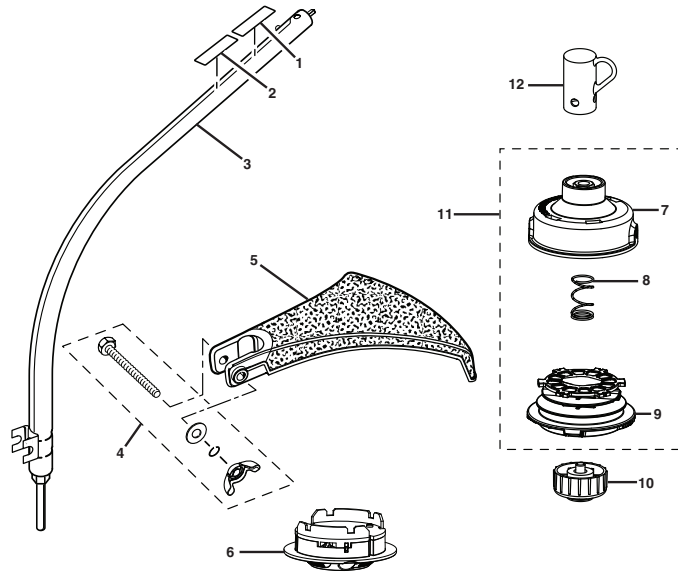

**RYOBI 26cc STRING TRIMMERS**  
**MODEL NUMBERS – RY28000, RY28020, RY28040**

**FIGURE C**  
**MODEL**  
**RY28020**

**FIGURE C**  
**MODEL**  
**RY28040**

Key No.	Service Number	Description	Qty.
1	940726013	Logo Label .....	1
2	940230132	Warning Label .....	1
3	308038010	Curved Shaft Assembly.....	1
4	120642001	Washer and Bolt Assembly .....	1
5	308052001	Curved Shaft Grass Deflector .....	1
6	310734002	Dual Spool™ Fixed Line String Head Insert .....	1
7	310643001	String Head Housing.....	1
8	678022001	Spring.....	1
9	310412001	Spool.....	1
10	308042002	Spool Retainer.....	1
11	309562002	String Head Assembly (Incl. Key Nos. 7-9).....	1
12	518019002	Hanger Cap.....	1