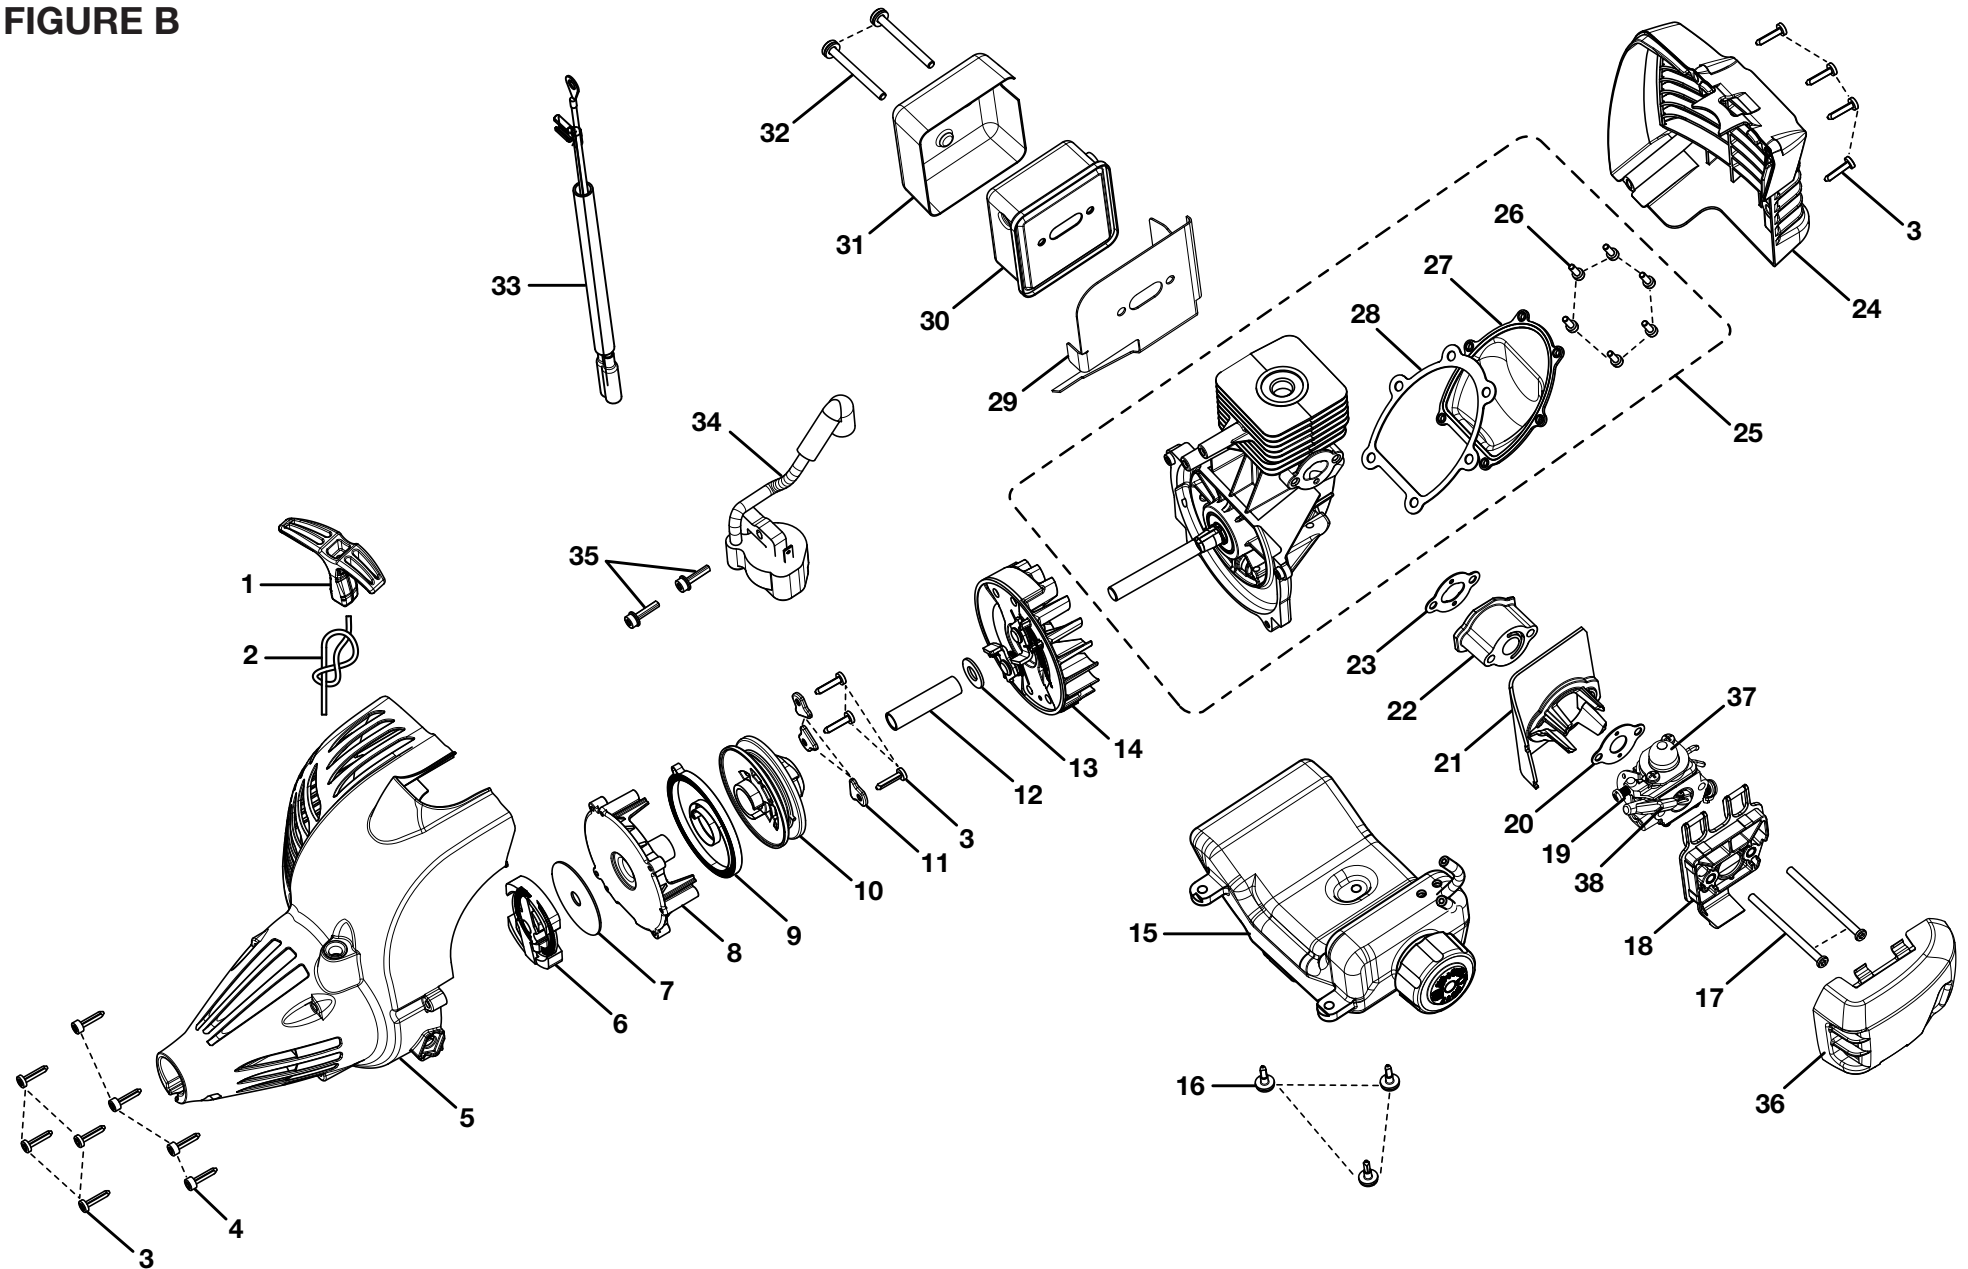

RYOBI 26cc STRING TRIMMERS
MODEL NUMBERS - RY28000, RY28020, RY28040

FIGURE B

**RYOBI 26cc STRING TRIMMERS
MODEL NUMBERS – RY28000, RY28020, RY28040**

PARTS LIST (FIGURE B)

KEY NO.	PART NUMBER	DESCRIPTION	QTY	KEY NO.	PART NUMBER	DESCRIPTION	QTY
1	511731001	Starter Grip.....	1	20	901552001	Outer Heat Dam Gasket.....	1
2	900849002	Starter Rope.....	1	21	518685001	Air Baffle.....	1
3	660466001	Screw (M4 x 18 mm).....	11	22	518497001	Heat Dam.....	1
4	660970001	Screw (M4 x 16 mm).....	4	23	901551001	Inner Heat Dam Gasket.....	1
5	308671009	Starter Housing Assembly.....	1	24	518504002	Rear Housing.....	1
6	300960002	Clutch Assembly.....	1	25	308892004	Short Block Assembly.....	1
7	638090001	Washer.....	1	26	660925003	Screw (M4 x 12 mm).....	6
8	518692001	Starter Baffle.....	1	27	638337001	Crankcase Cover.....	1
9	638033001	Spring and Container.....	1	28	901550001	Crankcase Cover Gasket.....	1
10	310022003	Easy Starter Assembly.....	1	29	901452001	Muffler Gasket.....	1
11	638389001	Pulley Retainer.....	3	30	308990011	Muffler Assembly.....	1
12	638284002	Spacer Tube.....	1	31	638442001	Muffler Housing.....	1
13	650017001	Washer.....	1	32	660638003	Muffler Bolt (10-24 x 2-1/8 in.).....	2
14	308811001	Flywheel Assembly.....	1	33	308863024	Electrical Lead Wire Assembly.....	1
15	308675001	Fuel Tank and Cap Assembly.....	1	34	850108002	Ignition Module.....	1
16	660970002	Screw (M4).....	3	35	660968001	Screw (M4 x 19 mm).....	2
17	660454007	Bolt (M5 x 70 mm).....	2	36	518777004	Air Box Cover.....	1
18	518766001	Air Box Base.....	1	37	561635001	Primer Bulb.....	1
19	308054028	Carburetor Assembly.....	1	38	521523001	Choke Lever.....	1