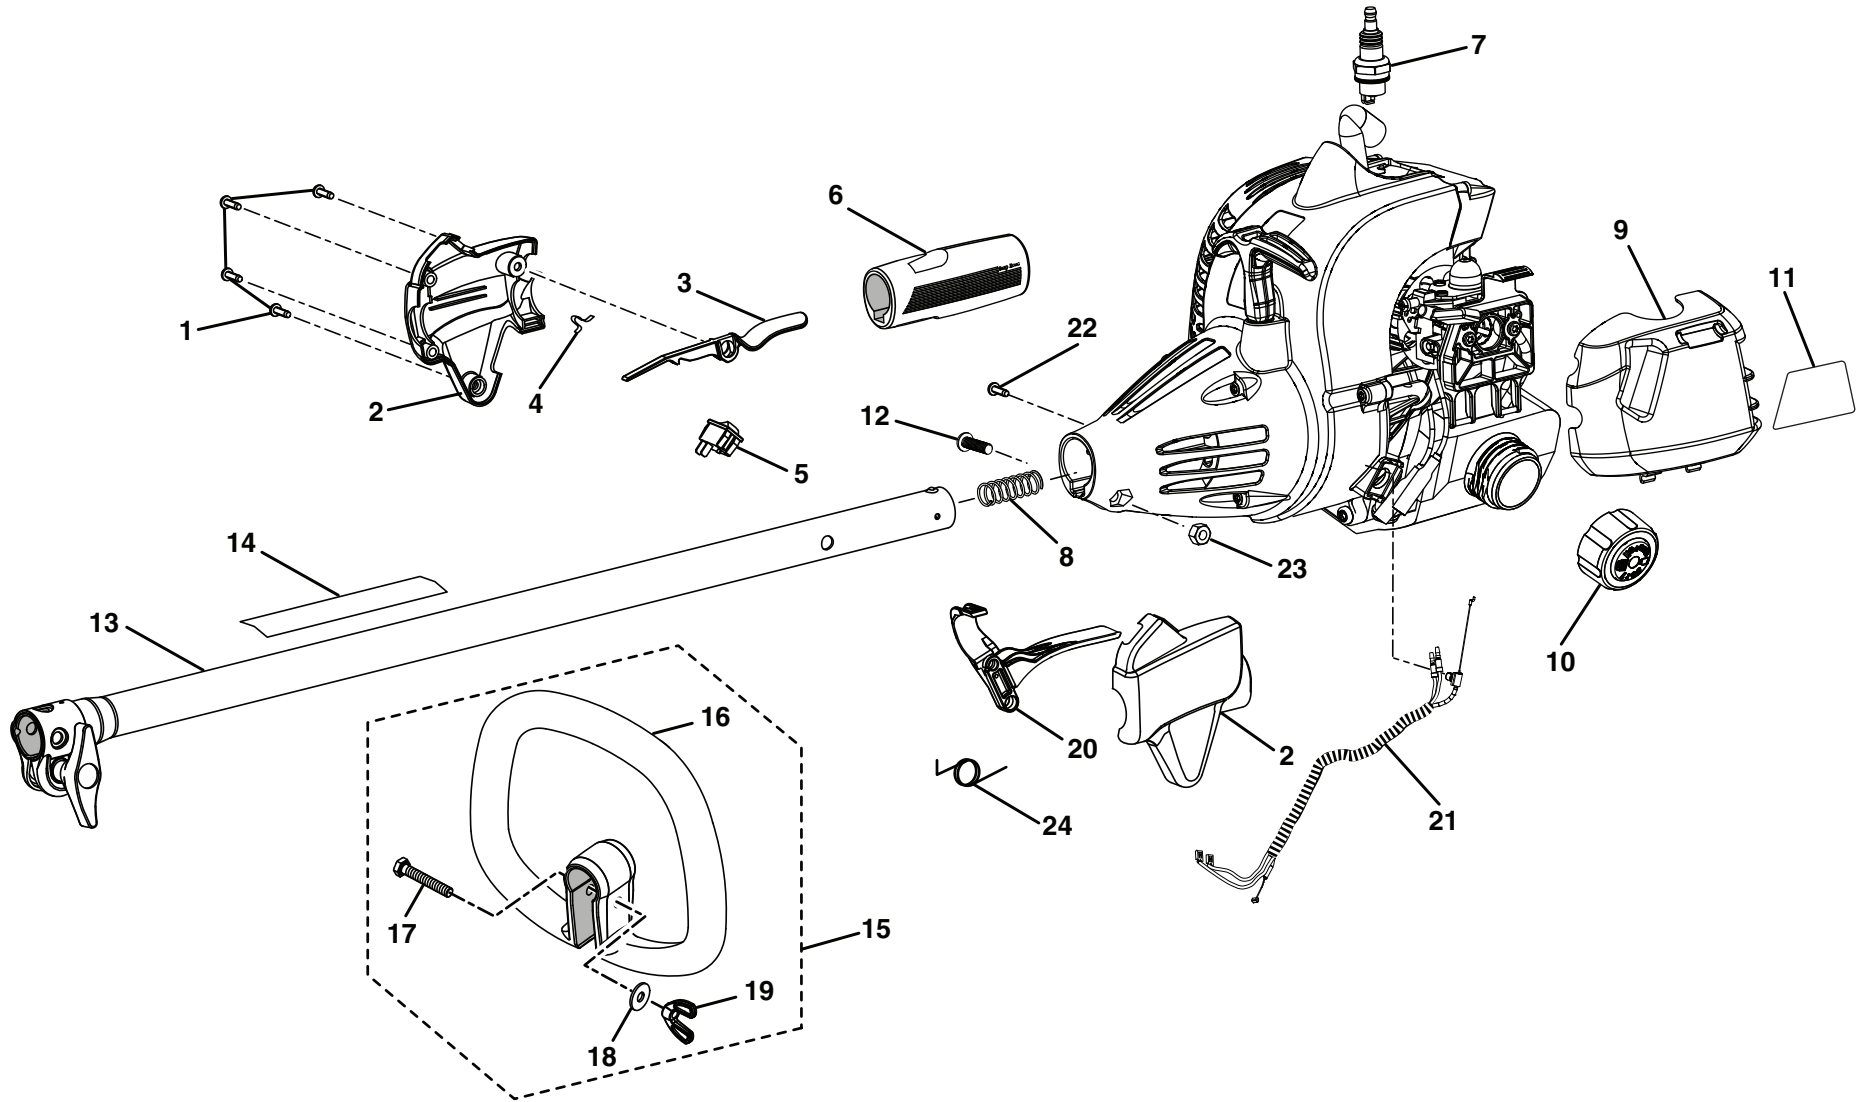

RYOBI 26cc STRING TRIMMERS  
MODEL NUMBERS - RY28000, RY28020, RY28040

FIGURE A

**RYOBI 26cc STRING TRIMMERS  
MODEL NUMBERS – RY28000, RY28020, RY28040**

**PARTS LIST (FIGURE A)**

KEY NO.	PART NUMBER	DESCRIPTION	QTY	KEY NO.	PART NUMBER	DESCRIPTION	QTY
1	660563002	Screw (M4 x 20 mm) .....	4	22	660634001	Screw (8-16 x 5/16 in. Torx T.F.) .....	1
2	308869002	Control Handle Assembly .....	1	23	678029002	Hex Nut (M6) .....	1
3	518695001	Trigger Lock .....	1	24	690694002	Spring.....	1
4	638431001	Strap Hanger.....	1	<b>Not Shown:</b>			
5	760700002	Switch (Momentary Contact) .....	1	940705011	Logo Label .....	1	
6	570234002	Rear Handle .....	1	940654088	Combustion Warning Label.....	1	
7	870174001	Spark Plug (Champion RCJ6Y).....	1	940991028	Model Label (CS26).....	1	
8	690140011	Compression Spring .....	1	940991030	Model Label (SS26).....	1	
9	518777004	Air Box Cover .....	1	940991032	Model Label (EX26) .....	1	
10	310817001	Fuel Cap Assembly (1.5 in. Diameter).....	1	987000847	Operator's Manual (EX26) (960736004) .....	1	
11	940686059	Label.....	1	987000875	Operator's Manual (CS26 & SS26) (960736004) ...	1	
12	660697002	Bolt (M6 x 20 mm).....	1	6-3-10 (REV:05)			
13	308470013	Upper Boom Assembly .....	1				
14	940657034	Warning Decal .....	1				
15	308991001	Front Handle Assembly.....	1				
16	518738001	Front Handle.....	1				
17	660643008	Bolt (1/4-20 x 40 mm) .....	1				
18	678008001	Washer .....	1				
19	518949001	Wing Nut .....	1				
20	518696001	Throttle Trigger .....	1				
21	308842004	Throttle and Lead Assembly .....	1				