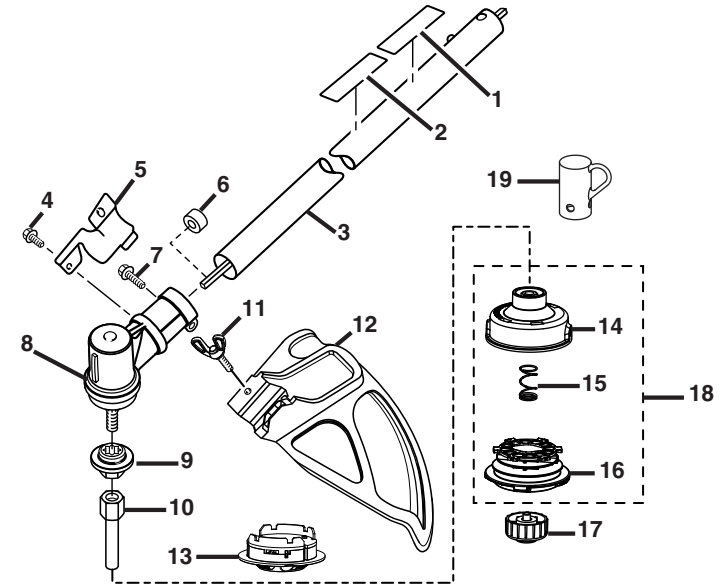

**RYOBI 26cc STRING TRIMMERS**  
**MODEL NUMBERS – RY28000, RY28020, RY28040**

**FIGURE C**  
**MODEL**  
**RY28020**

**FIGURE C**  
**MODEL**  
**RY28040**

Key No.	Service Number	Description	Qty.
1	940726013	Logo Label .....	1
2	940230132	Warning Label .....	1
3	308038010	Curved Shaft Assembly.....	1
4	120642001	Washer and Bolt Assembly .....	1
5	308052001	Curved Shaft Grass Deflector .....	1
6	310734002	Dual Spool™ Fixed Line String Head Insert .....	1
7	310643001	String Head Housing.....	1
8	678022001	Spring.....	1
9	310412001	Spool.....	1
10	308042002	Spool Retainer.....	1
11	309562002	String Head Assembly (Incl. Key Nos. 7-9).....	1
12	518019002	Hanger Cap.....	1