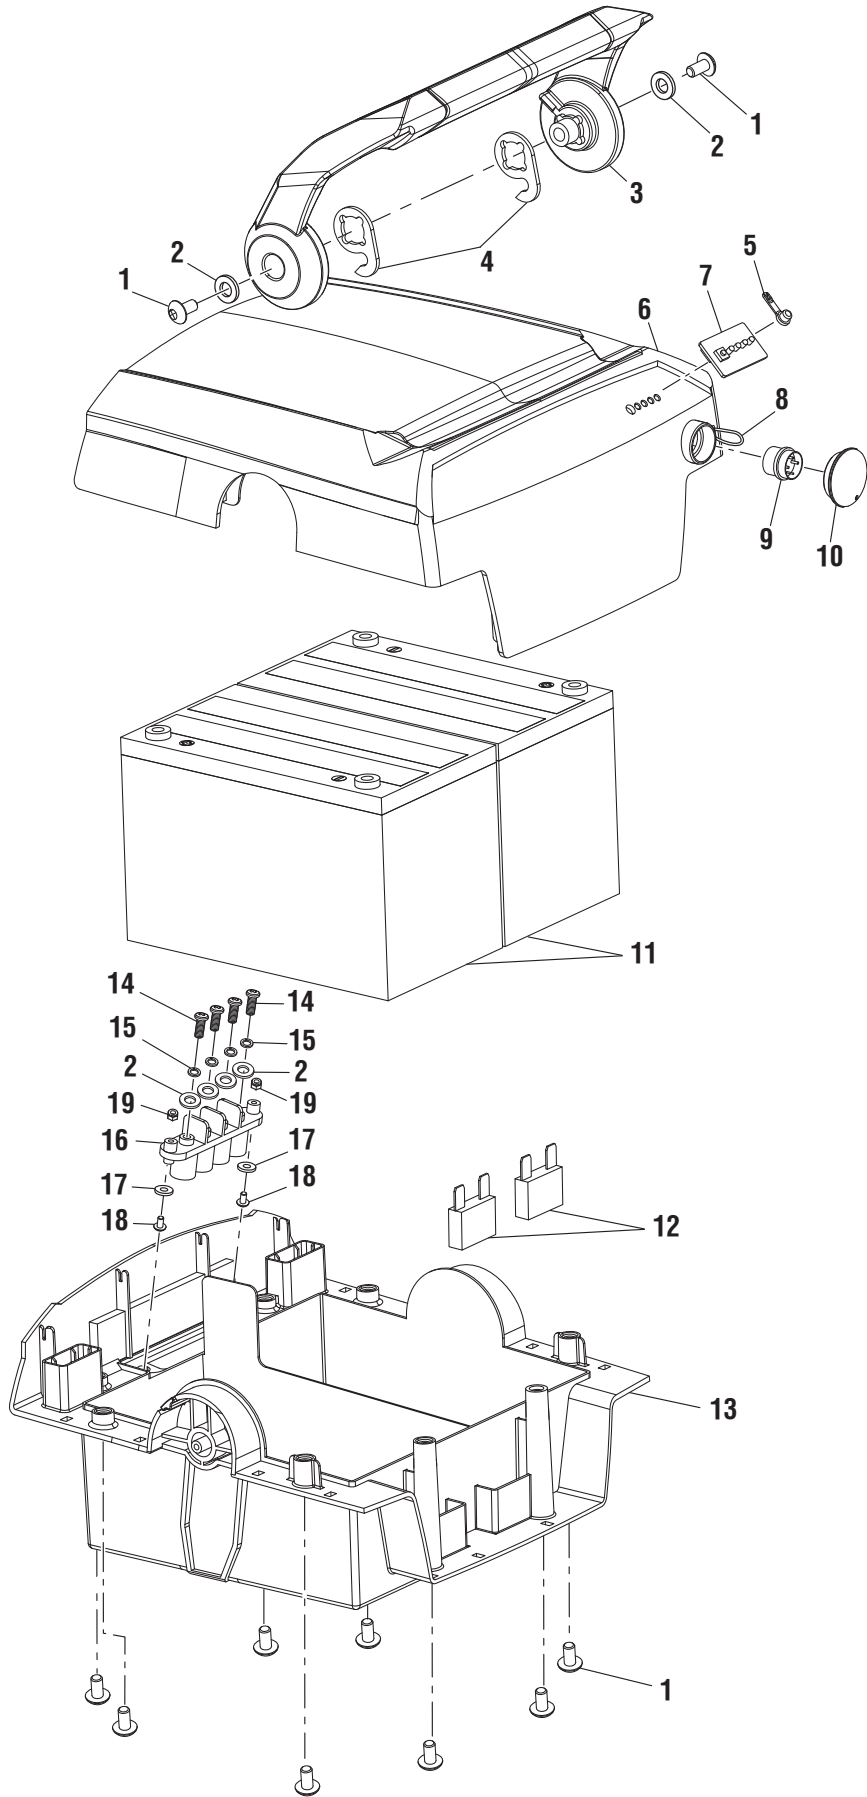

RYOBI RY14110A 48 VOLT LAWN MOWER

The model number will be found on a plate attached to the engine housing. Always mention the model number in all correspondence regarding your **LAWN MOWER** or when ordering replacement parts.

FIGURE A PARTS LIST

Key Part No. Number	Description	Qty.	Key Part No. Number	Description	Qty.		
75	36301250G	Switch	1	112	31105469G	Transmission	1
76	34113250G	Motor Switch Cover (Inside)	1	113	33908234G	Housing	2
77	32205234G	Screw (M6.3 x 16 mm, Pan Hd.)	6	114	3231235G	Washer (ID6 x OD12 x 0.8t)	2
78	32205250G	Screw (M5 x 40 mm, Pan Hd.)	1	115	32906131G	Washer (M6)	2
79	33325250G	Motor Switch Mounting Bracket	1	116	3220150G	Screw (M6 x 15 mm, Pan Hd.)	2
80	32205404G	Screw (M4.2 x 35 mm, Pan Hd.)	4	117	32902234G	Retaining Ring (26)	2
81	36901250G	Resistor	1	118	34104234AG	Wheel Dust Cover	2
82	3220850G	Screw (M5 x 20 mm, Pan Hd.)	2	119	32906234G	Dowel Pin	6
83	3221237G	Lock Nut (M4)	3	120	33204234G	Pinion Gear	2
84	33301475G	Heat Shield	1	121	34110234G	Washer (ID13 x OD24.7 x 2t)	4
85	3220511G	Screw (M4 x 12 mm, Pan Hd.)	3	122	32905234G	Retaining Ring (10)	4
86	32213100G	Screw (M4.8 x 12 mm, Pan Hd.)	2	123	33312234G	Retention Spring	1
87	3410290AG	Resistance Support	1	124	33311250G	Lift Rod	1
88	31301250G	Deck	1	125	33301250G	Front Wheel Axle	1
89	34108234G	Grommet	1	126	31103234G	Wheel (7 in.)	2
90	33901250G	Pulley	1	127	3110739CG	Brush Assembly	2
91	34201469G	Belt	1	128	31108250G	Gear Assembly	2
92	34109469G	Belt Cover	1	129	33312250G	Frame	1
93	3220416G	Screw (M5 x 25 mm, Pan Hd.)	2	130	34901250G	Catcher	1
94	34107250G	Fan	1	131	31109250AG	Charger	1
95	33301469AG	Blade	1	132	38108250G	Ignition Instruction Label 1	1
96	3410535G	Spacer	1	133	38109250G	Ignition Instruction Label 2	1
97	33322250G	Blade Retainer	1	134	38112250G	Battery Status Label	1
98	32902250G	Hex Lock Nut (M12)	1	135	38113250G	Battery Warning Label	1
99	34109250AG	Mulching Plug	1	136	38104250G	Danger Label 1	1
100	32210234G	Screw (M6.3 x 12 mm, Pan Hd.)	2	137	38105250G	Danger Label 2	1
101	34105472AG	Rear Discharge Baffle	1	138	38101250G	Main Label	1
102	34130250G	Height Adjustment Knob (Upper)	1	139	38102250G	Ryobi Badge	1
103	34131250G	Height Adjustment Knob (Lower)	1	140	38103250G	Height Adjust Label	1
104	33304234G	Height Adjustment Lever	1	141	38111250G	Fuse Key Label	1
105	33303234G	Spring Plate	1	142	38110250G	Warning Label	1
106	3330490AG	Mounting Bracket	2	143	38114250G	ANSI Warning Label	1
107	34202250G	Rear Skirt	1	144	38106250G	Attachment Warning Label	1
108	33302250G	Rear Wheel Axle	1	145	38107250G	Data Label	1
109	31101234G	Wheel (8 in.)	2	146	33306472G	Mounting Bracket	2
110	32101234G	Flange Bushing	2		NOT SHOWN:		
111	33901472G	Retention Spring	1		987000860	Operator's Manual	

RYOBI RY14110A 48 VOLT LAWN MOWER

FIGURE B