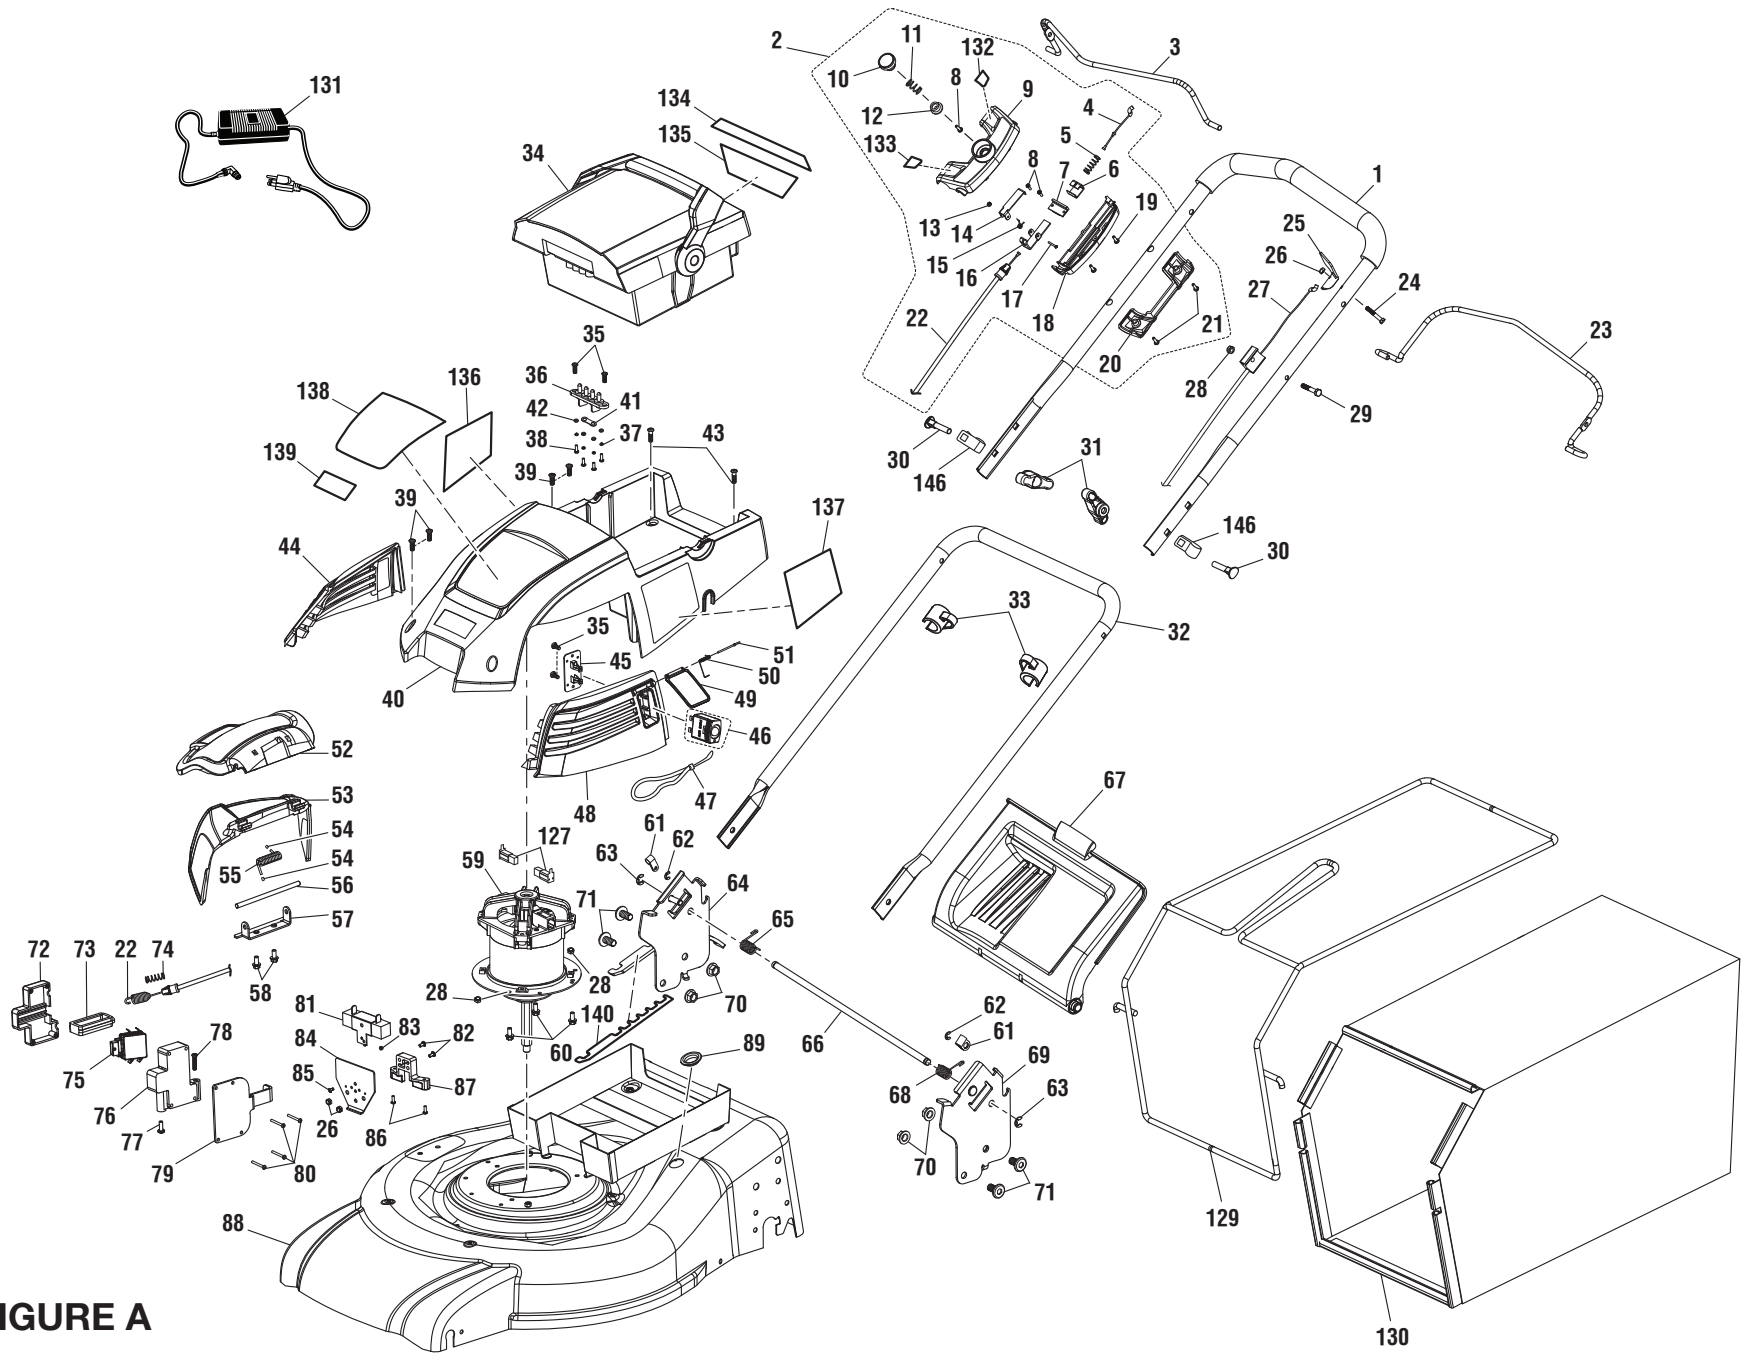

RYOBI RY14110A 48 VOLT LAWN MOWER

FIGURE A

RYOBI RY14110A 48 VOLT LAWN MOWER

FIGURE A

RYOBI RY14110A 48 VOLT LAWN MOWER

The model number will be found on a plate attached to the engine housing. Always mention the model number in all correspondence regarding your **LAWN MOWER** or when ordering replacement parts.