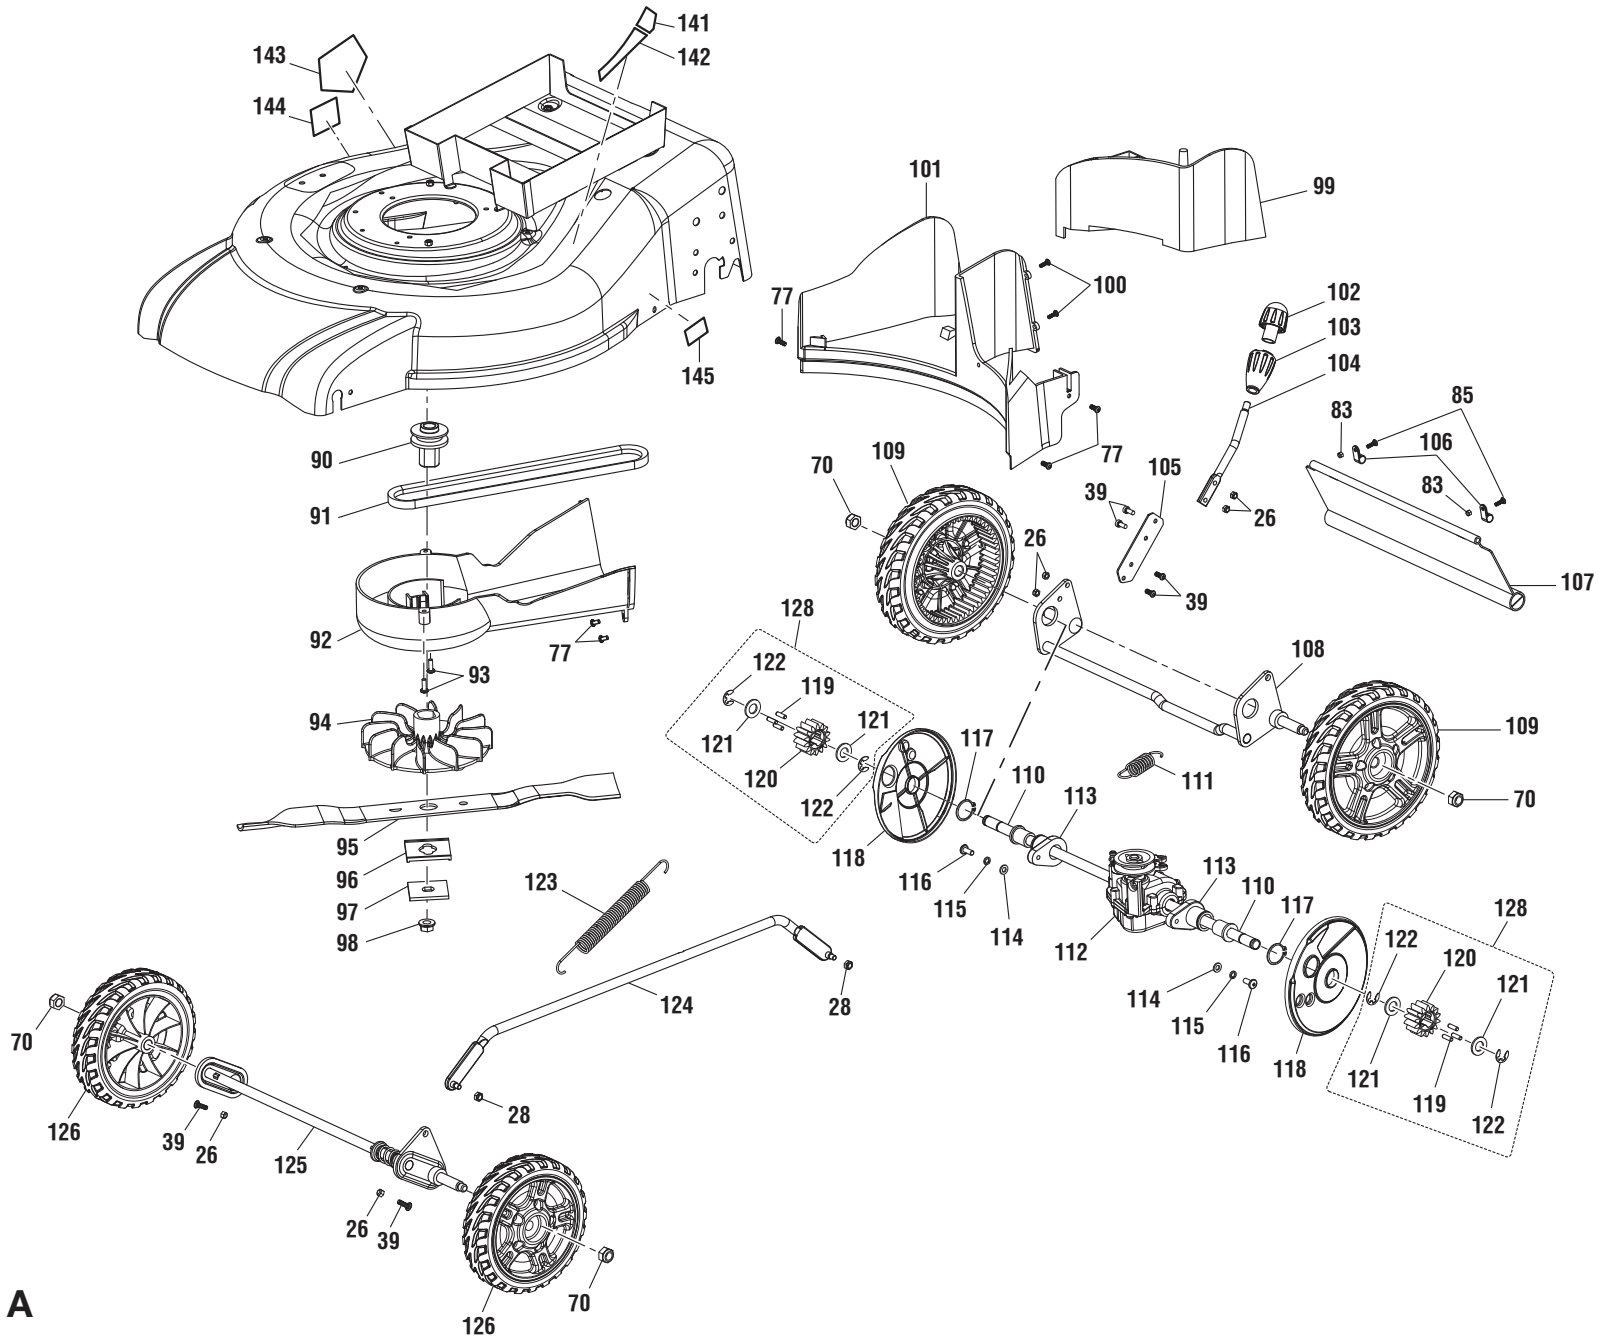

RYOBI RY14110A 48 VOLT LAWN MOWER

FIGURE A

RYOBI RY14110A 48 VOLT LAWN MOWER

FIGURE A

RYOBI RY14110A 48 VOLT LAWN MOWER

The model number will be found on a plate attached to the engine housing. Always mention the model number in all correspondence regarding your **LAWN MOWER** or when ordering replacement parts.