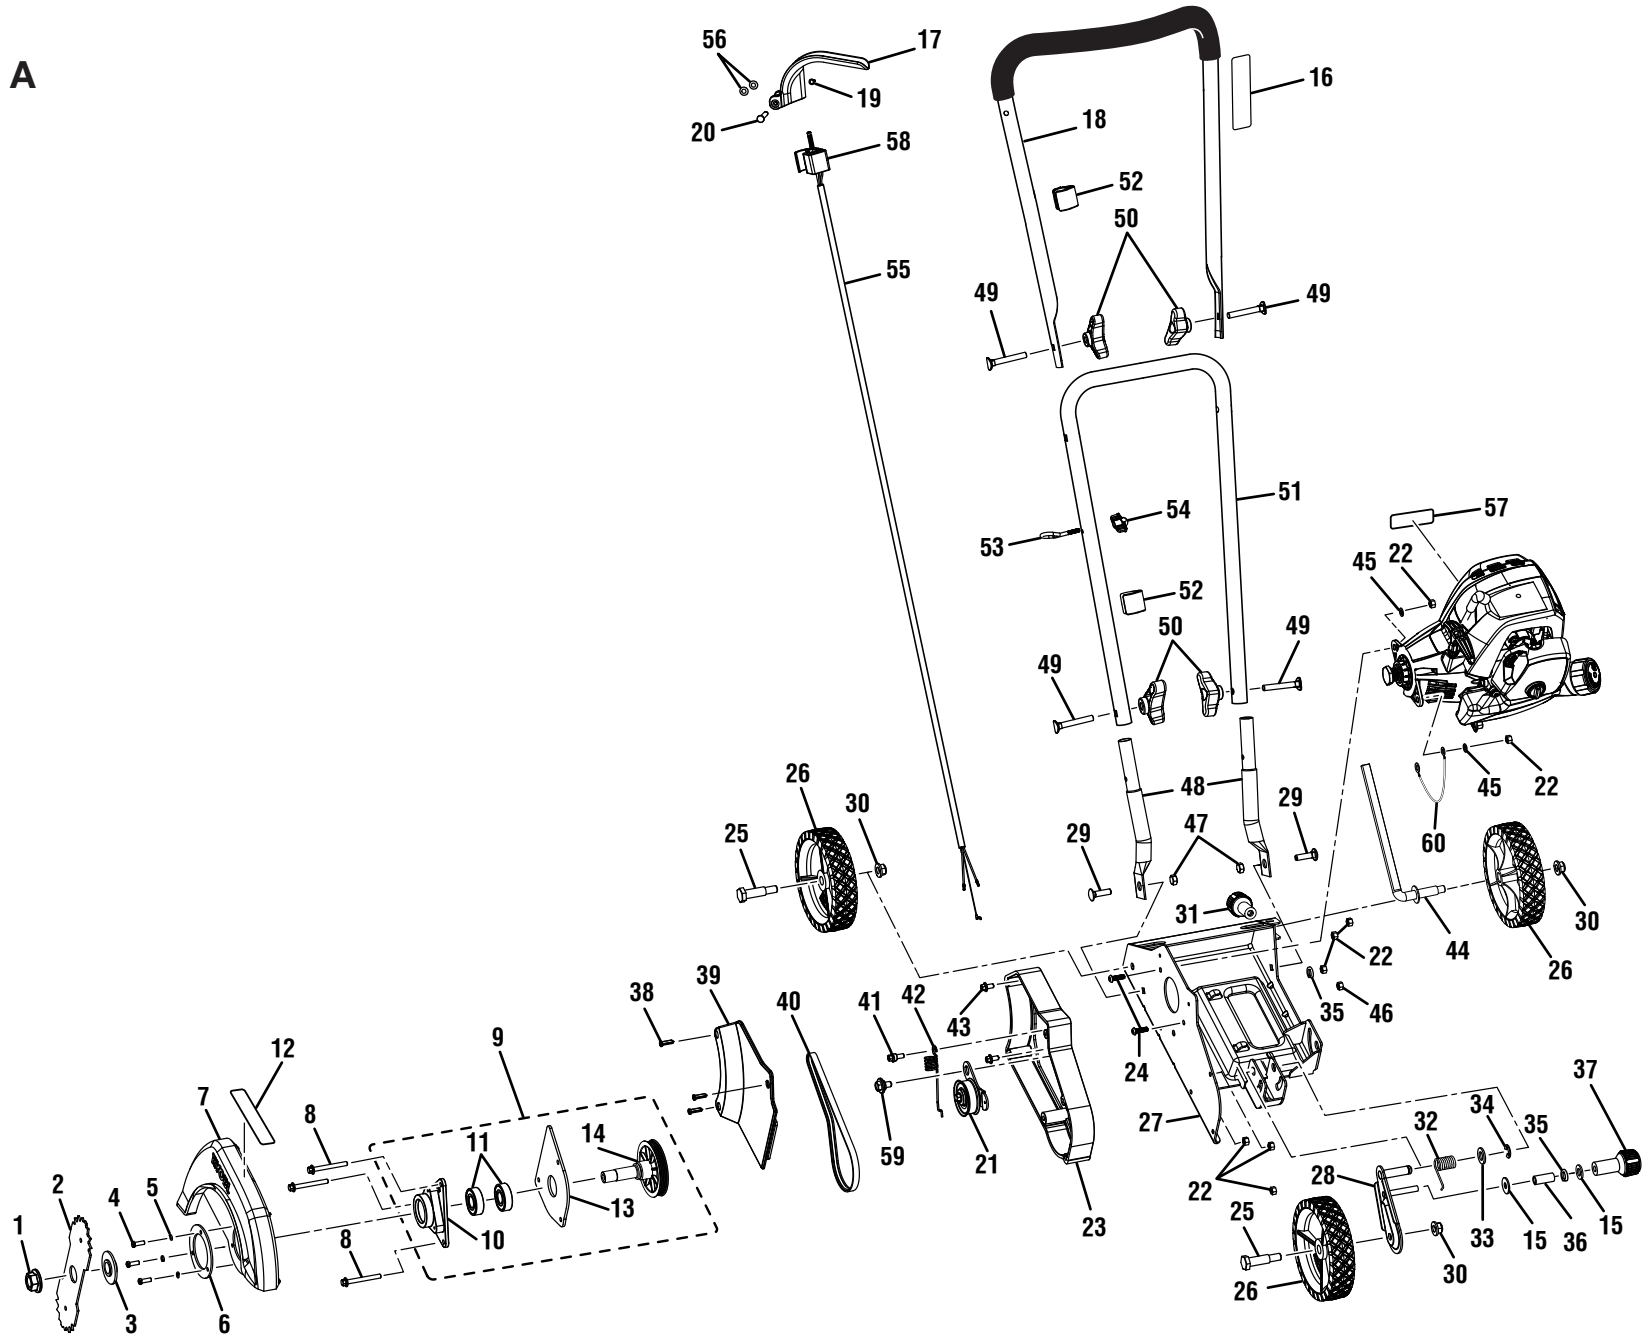

RYOBI 30CC 4-CYCLE WHEELED EDGER - MODEL NO. RY13050A

FIGURE A

**RYOBI 30CC 4-CYCLE WHEELED EDGER – MODEL NO. RY13050A**

**PARTS LIST (FIGURE A)**

<b>KEY NO.</b>	<b>PART NUMBER</b>	<b>DESCRIPTION</b>	<b>QTY</b>	<b>KEY NO.</b>	<b>PART NUMBER</b>	<b>DESCRIPTION</b>	<b>QTY</b>
1	678254002	Blade Nut (M16, Flanged) .....	1	33	638728001	Washer (M13) .....	2
2	638006008	Edger Blade.....	1	34	678279002	E-Ring .....	2
3	678011005	Flanged Washer .....	1	35	638454002	Lock Washer (M8) .....	3
4	660887001	Screw (10-24 x 5/8 in, Hex Hd.).....	3	36	638731001	Front Axle Bushing.....	1
5	678263001	Lock Washer (5mm) .....	3	37	308187002	Wheel Adjuster Knob .....	2
6	638252002	Ring Washer.....	1	38	660563001	Bolt (M6 x 16 mm, Thread Forming) .....	3
7	518664003	Guard .....	1	39	519808001	Belt Cover .....	1
8	661314001	Bolt (M6 x 55 mm).....	3	40	570404001	Belt .....	1
9	310532001	Front Pulley Assembly.....	1	41	661314004	Shoulder Bolt (M6 x 17 mm) .....	1
10	640253001	Bearing Plate.....	1	42	672947001	Idle Pulley Spring .....	1
11	678719001	Ball Bearing (6203-2RS).....	2	43	661314003	Bolt (M6 x 12 mm).....	2
12	940657011	Warning Label (Guard) .....	1	44	310744002	Bracket Assembly .....	1
13	638727001	Mounting Plate .....	1	45	678587001	Washer (6 mm) .....	2
14	310769001	Blade Shaft and Pulley Assembly .....	1	46	678355002	Hex Nut (M8) .....	1
15	638294002	Washer .....	2	47	678339001	Flange Nut (M8).....	2
16	940654114	Warning Label (Upper Handle).....	1	48	638724001	Handle Post.....	2
17	518256003	Trigger .....	1	49	661527001	Carriage Bolt (M8 x 60 mm) .....	4
18	309019001	Upper Handle Assembly .....	1	50	310262004	Knob Assembly .....	4
19	678135001	E-Ring .....	1	51	638740001	Lower Handle .....	1
20	638132001	Pivot Pin .....	1	52	519801001	Cable Clip.....	2
21	310529001	Idler Pulley Assembly .....	1	53	661527002	Hook Screw (M5 x 18 mm).....	1
22	678490002	Lock Nut (M6).....	8	54	518949002	Wing Nut (M5) .....	1
23	519809001	Guard Cover Base.....	1	55	308330005	Throttle Cable Assembly .....	1
24	660697002	Screw (M6 x 20 mm) .....	2	56	590462002	Plastic Washer.....	2
25	660843002	Shoulder Bolt (M10 x 34 mm) .....	2	57	940974010	Warning Label (Combustion).....	1
26	308236002	Wheel Assembly (6 in.).....	3	58	760679001	Switch .....	1
27	310526001	Edger Base w/Bushings.....	1	59	661314002	Shoulder Bolt (M8) .....	1
28	310745001	Front Wheel Bracket Assembly.....	1	60	308863027	Ground Wire .....	1
29	660866002	Handle Bar Bolt (M8).....	3				
30	678331002	Lock Nut (M10, Flange).....	3				
31	678217002	Axle Spring.....	1				
32	678591002	Front Axle Spring .....	1				