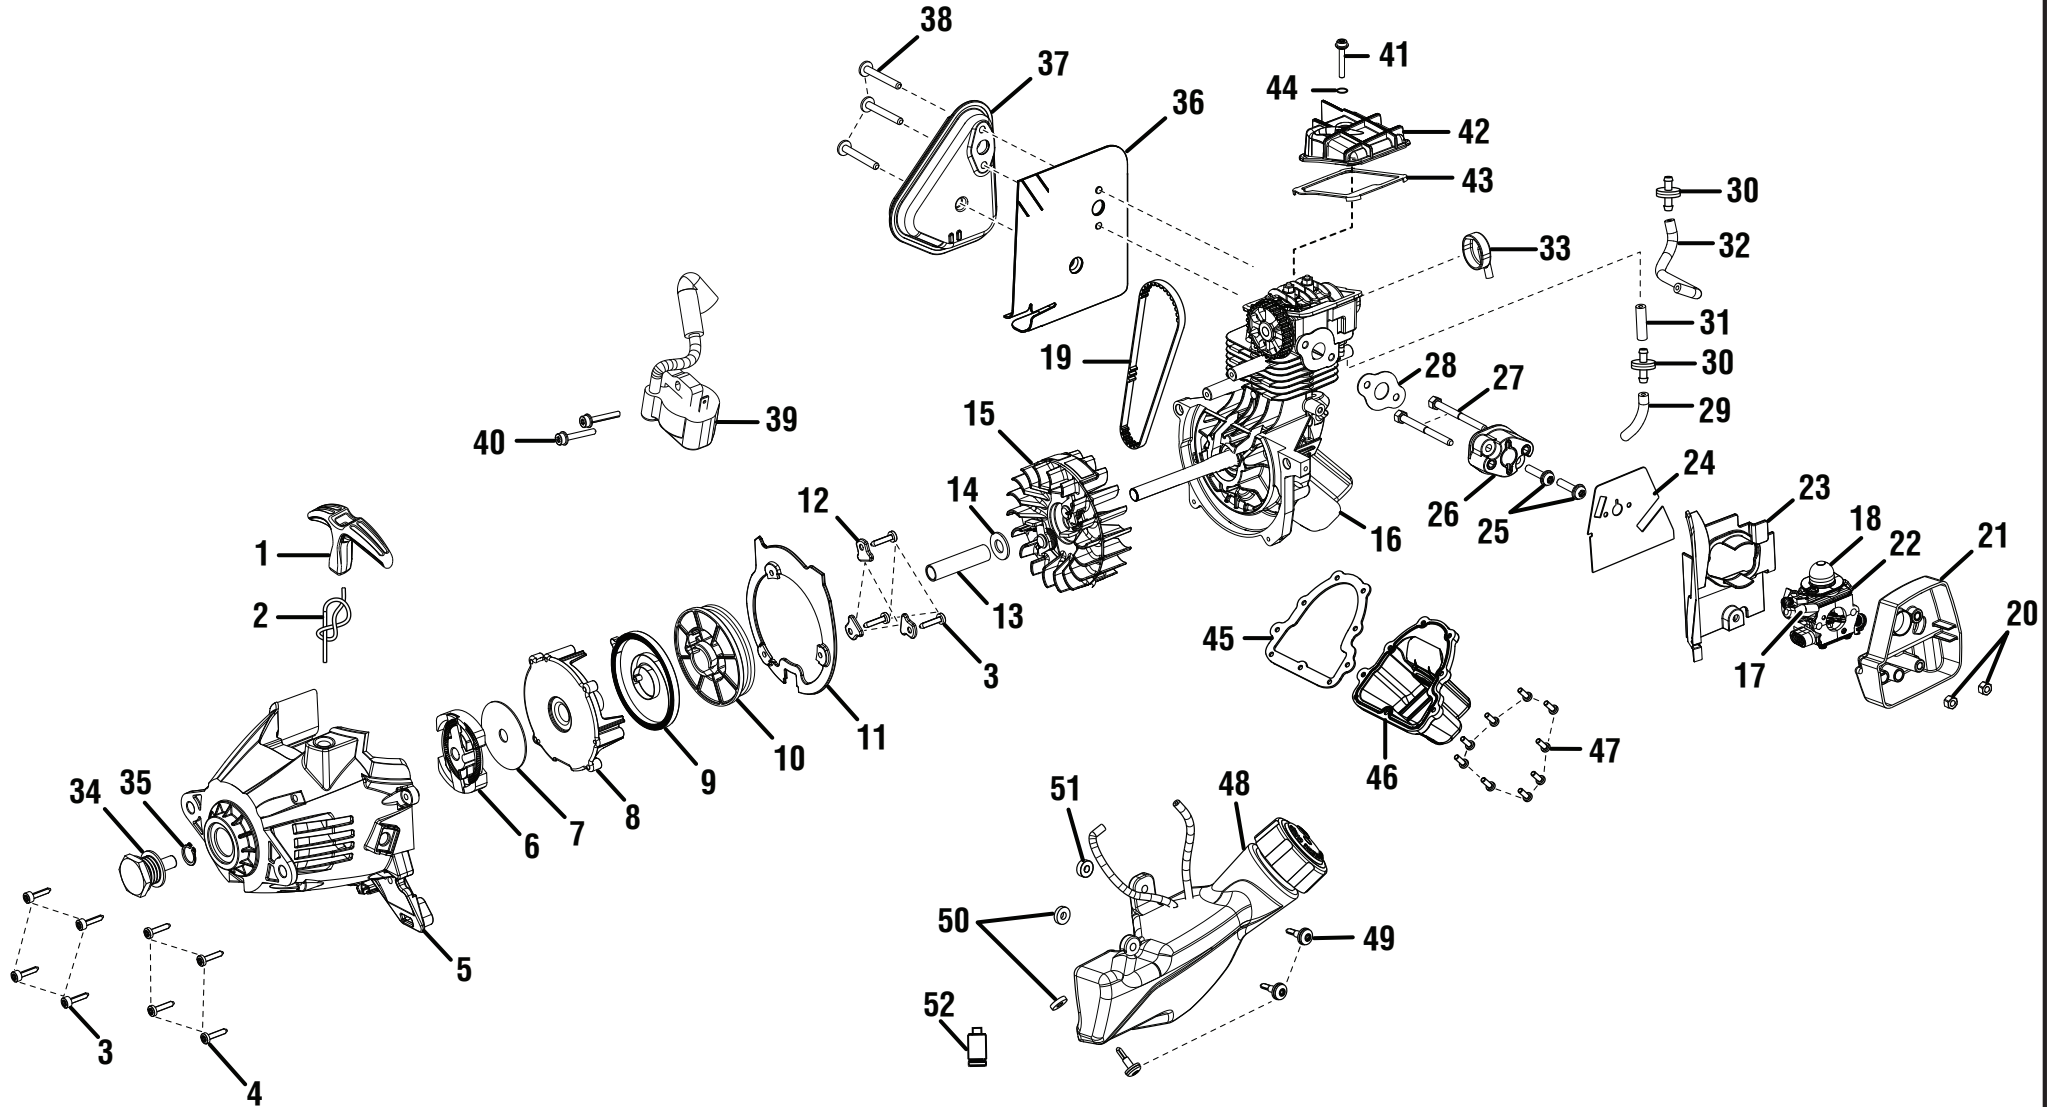

FIGURE C

RYOBI 30CC 4-CYCLE WHEELED EDGER – MODEL NO. RY13050A

PARTS LIST (FIGURE C)

KEY NO.	PART NUMBER	DESCRIPTION	QTY	KEY NO.	PART NUMBER	DESCRIPTION	QTY
1	511731004	Starter Grip.....	1	26	518143001	Heat Dam	1
2	900849010	Starter Rope (59 in.)	1	27	661509001	Bolt (M5 x 58 mm).....	2
3	660466001	Screw (M4 x 18 mm, Thread Forming).....	7	28	901657002	Heat Dam Gasket.....	1
4	660970001	Screw (M4 x 16 mm, Thread Forming).....	4	29	570710002	Breather Hose	1
5	308573002	Starter Housing Assembly (Incl. Key Nos. 34-35).....	1	30	308826002	Check Valve.....	2
6	300960002	Clutch Assembly	1	31	570710003	Breather Hose	1
7	638090001	Washer	1	32	570710004	Breather Hose	1
8	518994001	Starter Baffle	1	33	570401001	Breather Fitting.....	1
9	638033001	Spring & Container.....	1	34	678723001	Drive Pulley	1
10	518501001	Pulley.....	1	35	690698001	Snap Ring.....	1
11	518996001	Air Dam	1	36	901702001	Muffler Gasket.....	1
12	638389001	Pulley Retainer	3	37	309320002	Muffler Assembly.....	1
13	638284002	Spacer Tube	1	38	661143001	Muffler Bolt (M5 x 38 mm).....	3
14	650017001	Washer	1	39	309263004	Ignition Module	1
15	309011001	Flywheel Assembly.....	1	40	660968001	Screw (M4 x 19 mm, Thread Forming).....	2
16	309921013	Short Block Assembly (Incl. Key Nos. 19, 41-47).....	1	41	660780002	Screw (M4 x 27 mm)	1
17	521523001	Choke Lever	1	42	638692001	Cam Cover	1
18	561635001	Primer Bulb	1	43	901705001	Gasket.....	1
19	901656002	Timing Belt	1	44	570400002	O-Ring.....	1
20	678180002	Hex Nut (M5)	2	45	570709002	Gasket.....	1
21	519792003	Air Box Base	1	46	518924002	Oil Pan.....	1
22	309368003	Carburetor Assembly (Incl. Key Nos. 17-18).....	1	47	660925003	Screw (M4 x 12 mm)	9
23	518692002	Air Baffle.....	1	48	309018001	Fuel Tank Assembly	1
24	900809003	Carburetor Gasket.....	1	49	660970008	Screw (M4 x 22 mm)	3
25	660629003	Screw (M5 x 23 mm)	2	50	638576001	Washer	2
				51	901189001	Washer (Plastic).....	1
				52	300759005	Fuel Filter.....	1