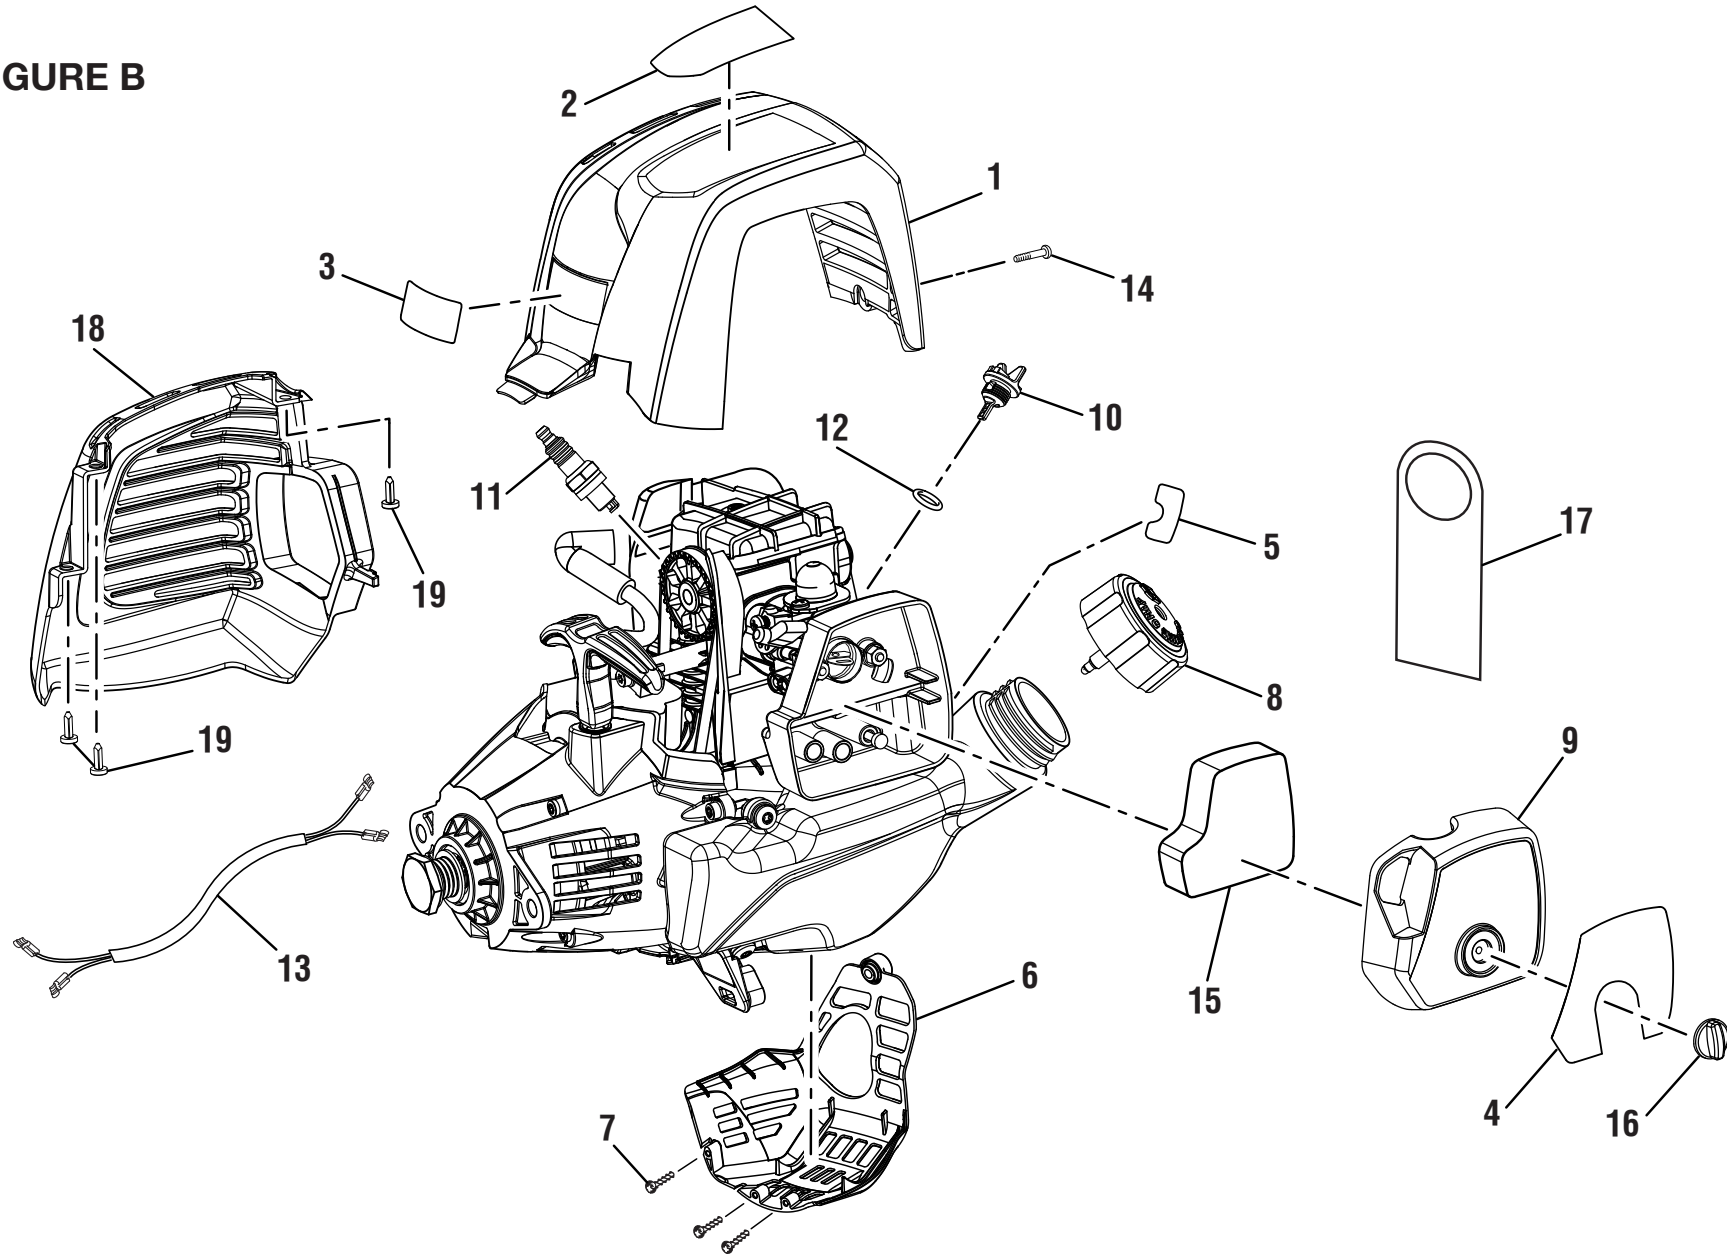

FIGURE B

PARTS LIST (FIGURE B)

KEY NO.	PART NUMBER	DESCRIPTION	QTY
1	518142003	Top Cover.....	1
2	940705064	Label (RY13050).....	1
3	940705020	Logo Label	1
4	940686051	Starting Label.....	1
5	940680023	Hot Surface Label	1
6	518548001	Bottom Cover.....	1
7	T660619001	Screw (M6-19 x 1/2 in.).....	3
8	310816002	Fuel Cap Assembly	1
9	310266001	Air Box Cover (Incl. key no. 16).....	1
10	310302001	Oil Cap/Dipstick (Incl. key no. 12).....	1
11	870217001	* Spark Plug (Champion RZ7C).....	1
12	570400001	O-Ring.....	1
13	308863022	Wiring Harness.....	1
14	660510005	Screw (M4 x 20 mm)	1
15	901454002	Air Filter	1
16	590461001	Air Cover Knob.....	1
17	940971028	Hang Tag	1
18	518995001	Muffler Cover.....	1
19	660466002	Screw (M4 x 12 mm)	3

* STANDARD HARDWARE ITEM – MAY BE PURCHASED LOCALLY