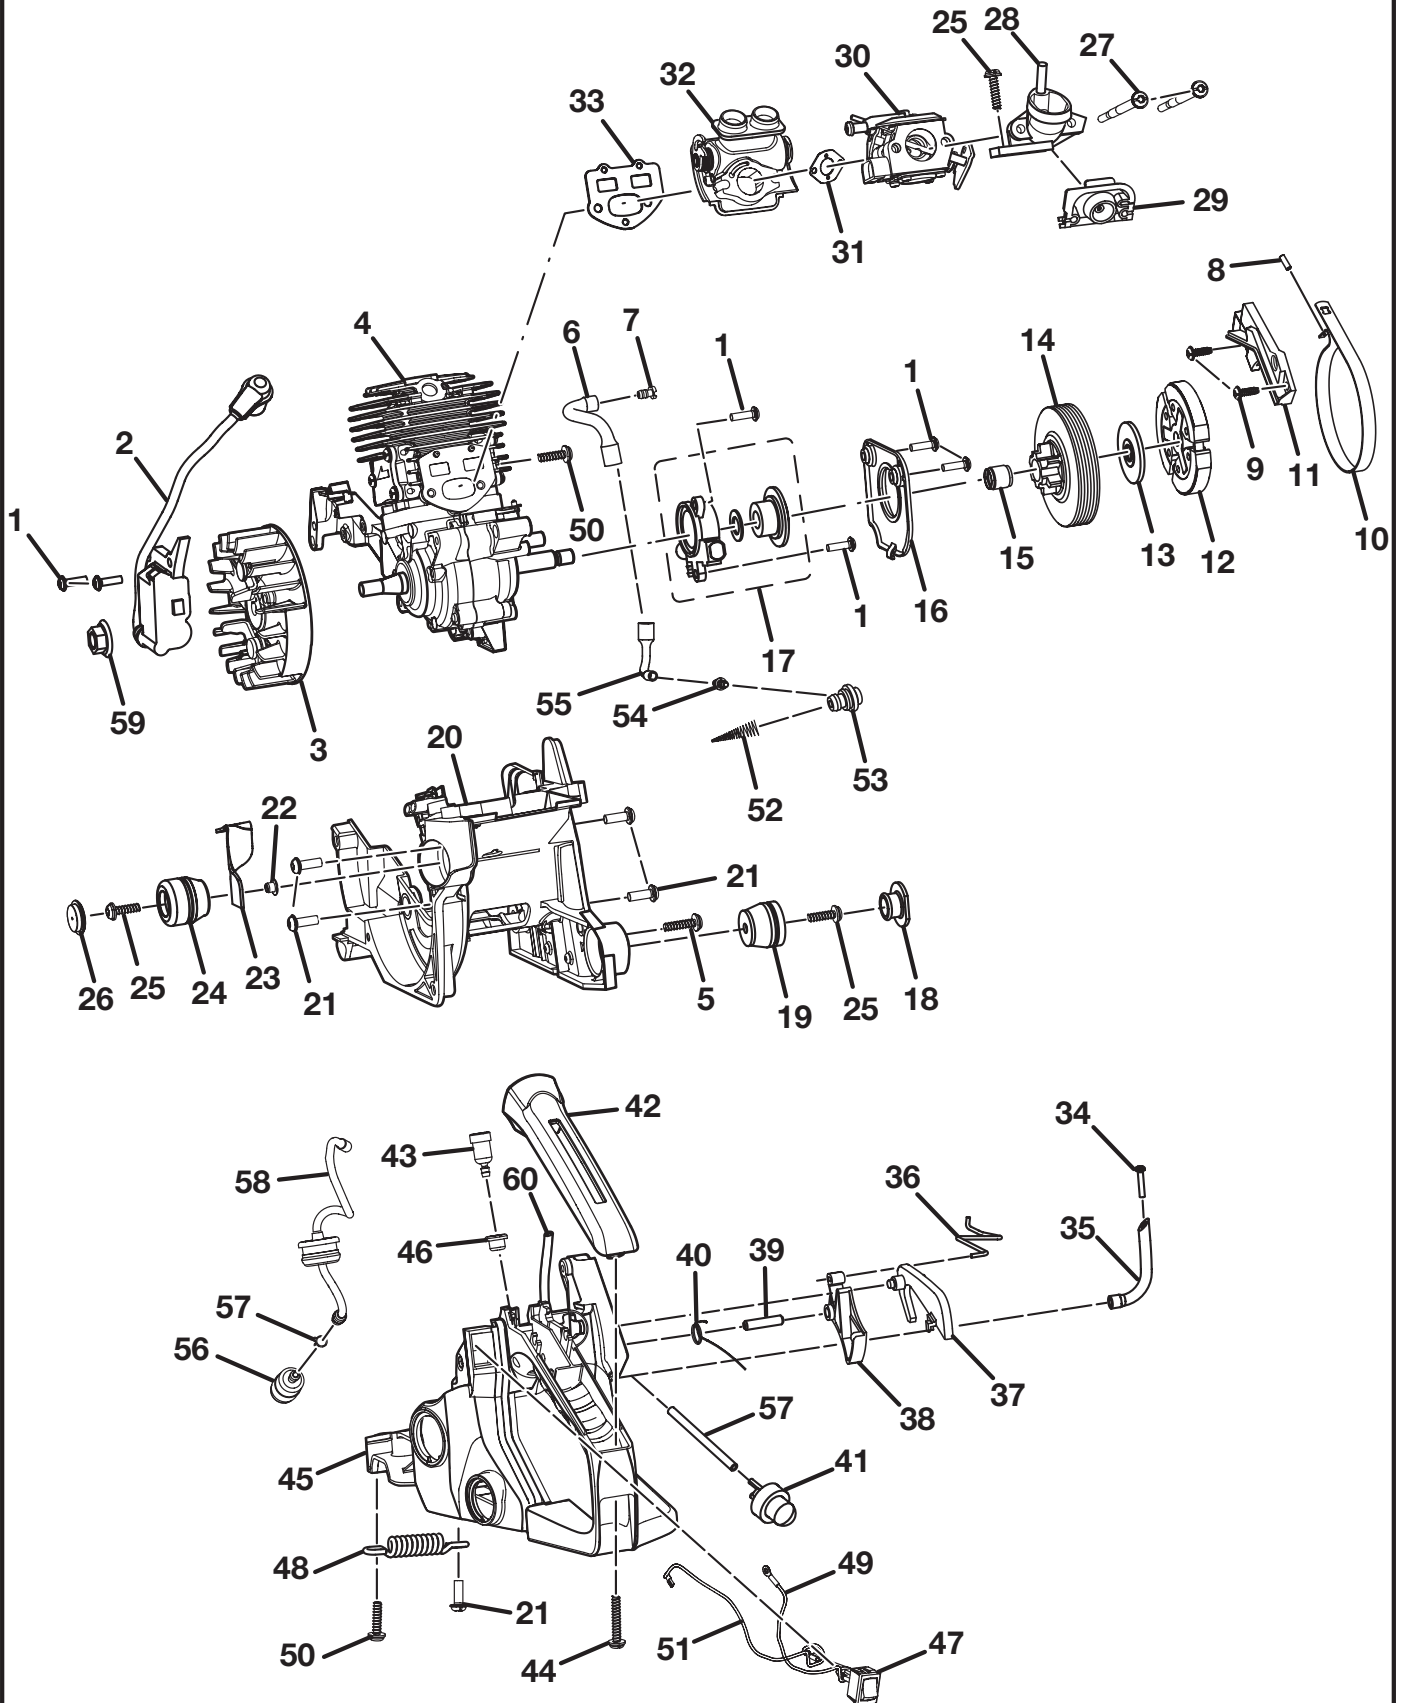

RYOBI 18 in. 40cc CHAIN SAW - MODEL NUMBER RY10532

RYOBI 18 in. 40cc CHAIN SAW – MODEL NUMBER RY10532

The model number will be found on a plate attached to the engine housing. Always mention the model number in all correspondence regarding your **CHAIN SAW** or when ordering replacement parts.

* Standard Hardware Item – May Be Purchased Locally

RYOBI 18 in. 40cc CHAIN SAW - MODEL NUMBER RY10532

RYOBI 18 in. 40cc CHAIN SAW – MODEL NUMBER RY10532

The model number will be found on a plate attached to the engine housing. Always mention the model number in all correspondence regarding your **CHAIN SAW** or when ordering replacement parts.