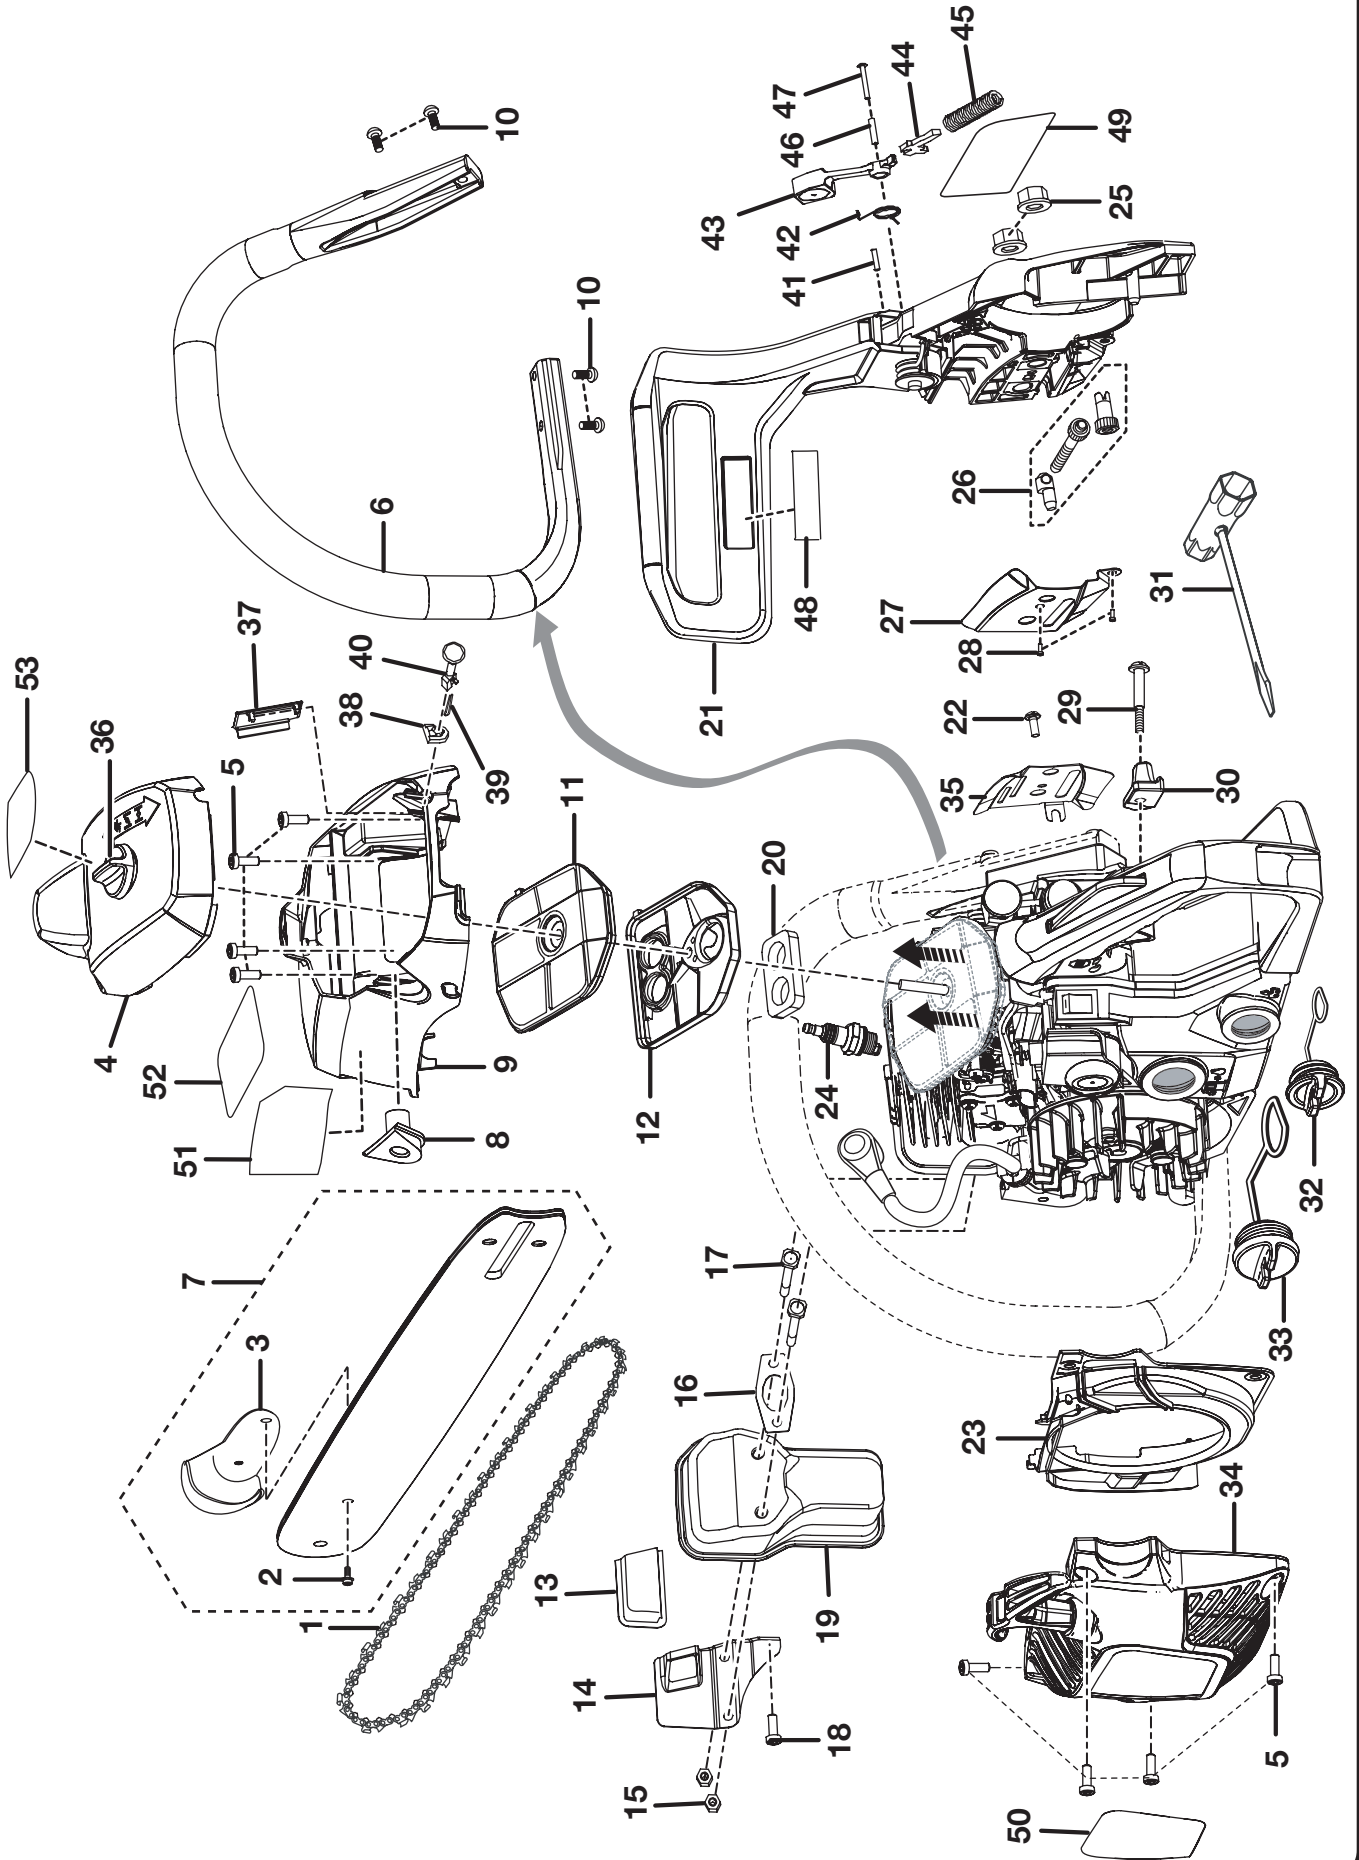

RYOBI 18 in. 40cc CHAIN SAW - MODEL NUMBER RY10532

RYOBI 18 in. 40cc CHAIN SAW – MODEL NUMBER RY10532

The model number will be found on a plate attached to the engine housing. Always mention the model number in all correspondence regarding your **CHAIN SAW** or when ordering replacement parts.