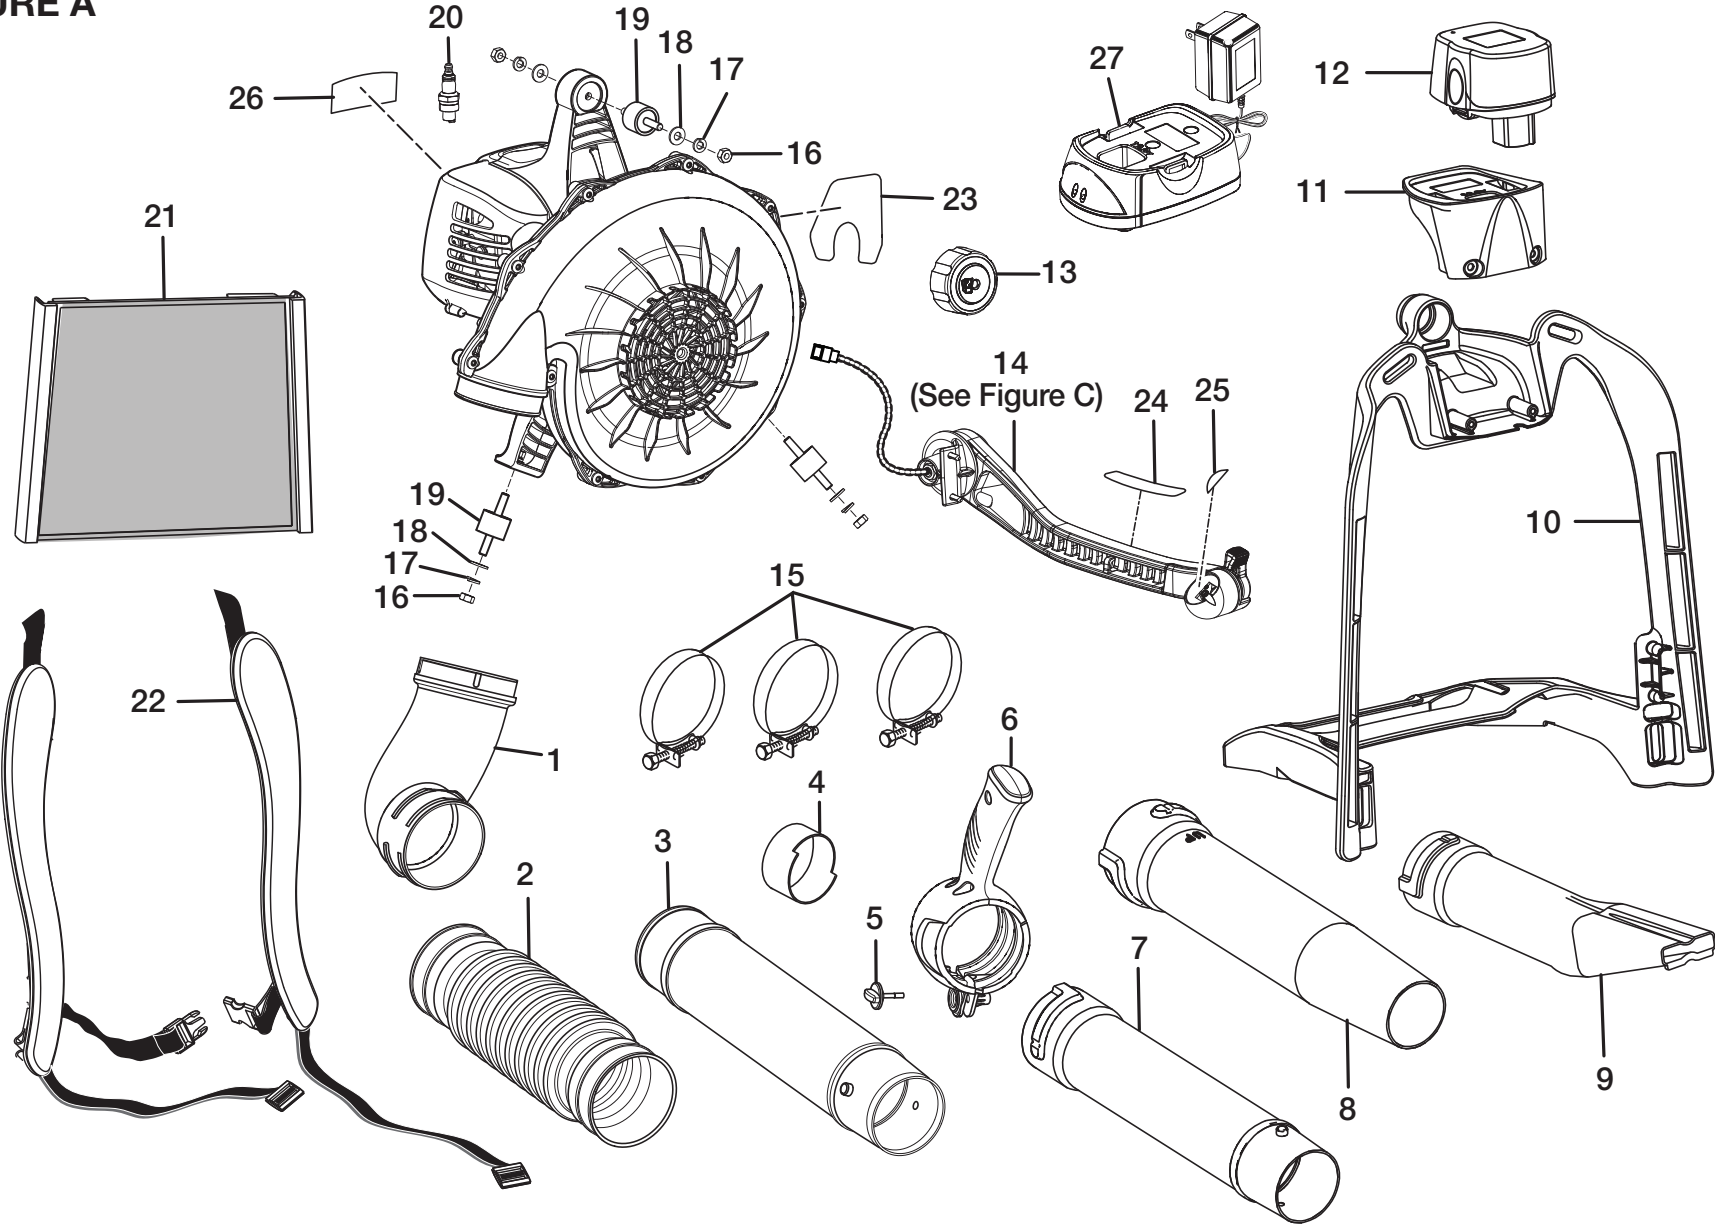

RYOBI BACKPACK BLOWER – MODEL NO. RY09600 & RY09701

FIGURE A

RYOBI BACKPACK BLOWER – MODEL NO. RY09600 & RY09701

PARTS LIST (FIGURE A)

KEY NO.	PART NUMBER	DESCRIPTION	QTY	KEY NO.	PART NUMBER	DESCRIPTION	QTY
1	580819001	Elbow	1	16	678190002	Hex Nut (1/4-20).....	6
2	580693001	Bellows.....	1	17	678109001	Lock Washer	6
3	580692001	Upper Tube.....	1	18	678186002	Washer	6
4	518481001	Bushing	1	19	570546001	Vibration Isolators	3
5	590461001	Thumb Screw	1	20	870174002	Spark Plug (Champion RCJ6Y).....	1
6	309003001	Adjustable Handle Assembly (Inc. Key No. 5).....	1	21	901589001	Mesh Backing	1
7	570543001	Lower Tube.....	1	22	901588001	Harness Assembly	1
8	580537001	Nozzle	1	23	940734053	Starting Label.....	1
9	580613001	High Velocity Nozzle w/Leaf Scraper	1	24	940654073	Warning Label	1
10	518826001	Frame	1	25	940663002	Touch Start Label	1
11	518646001	Battery Receiver.....	1	26	940705025	Logo Label	1
12	130269012	12 Volt Battery.....	1	27	140295003	Charger	1
13	300758006	Fuel Cap Assembly	1		987000430	Operator's Manual (960393001)	
14	310694001	Throttle Arm Assembly.....	1		9-16-09		
15	308645001	Tube Clamp	3		(REV:01)		