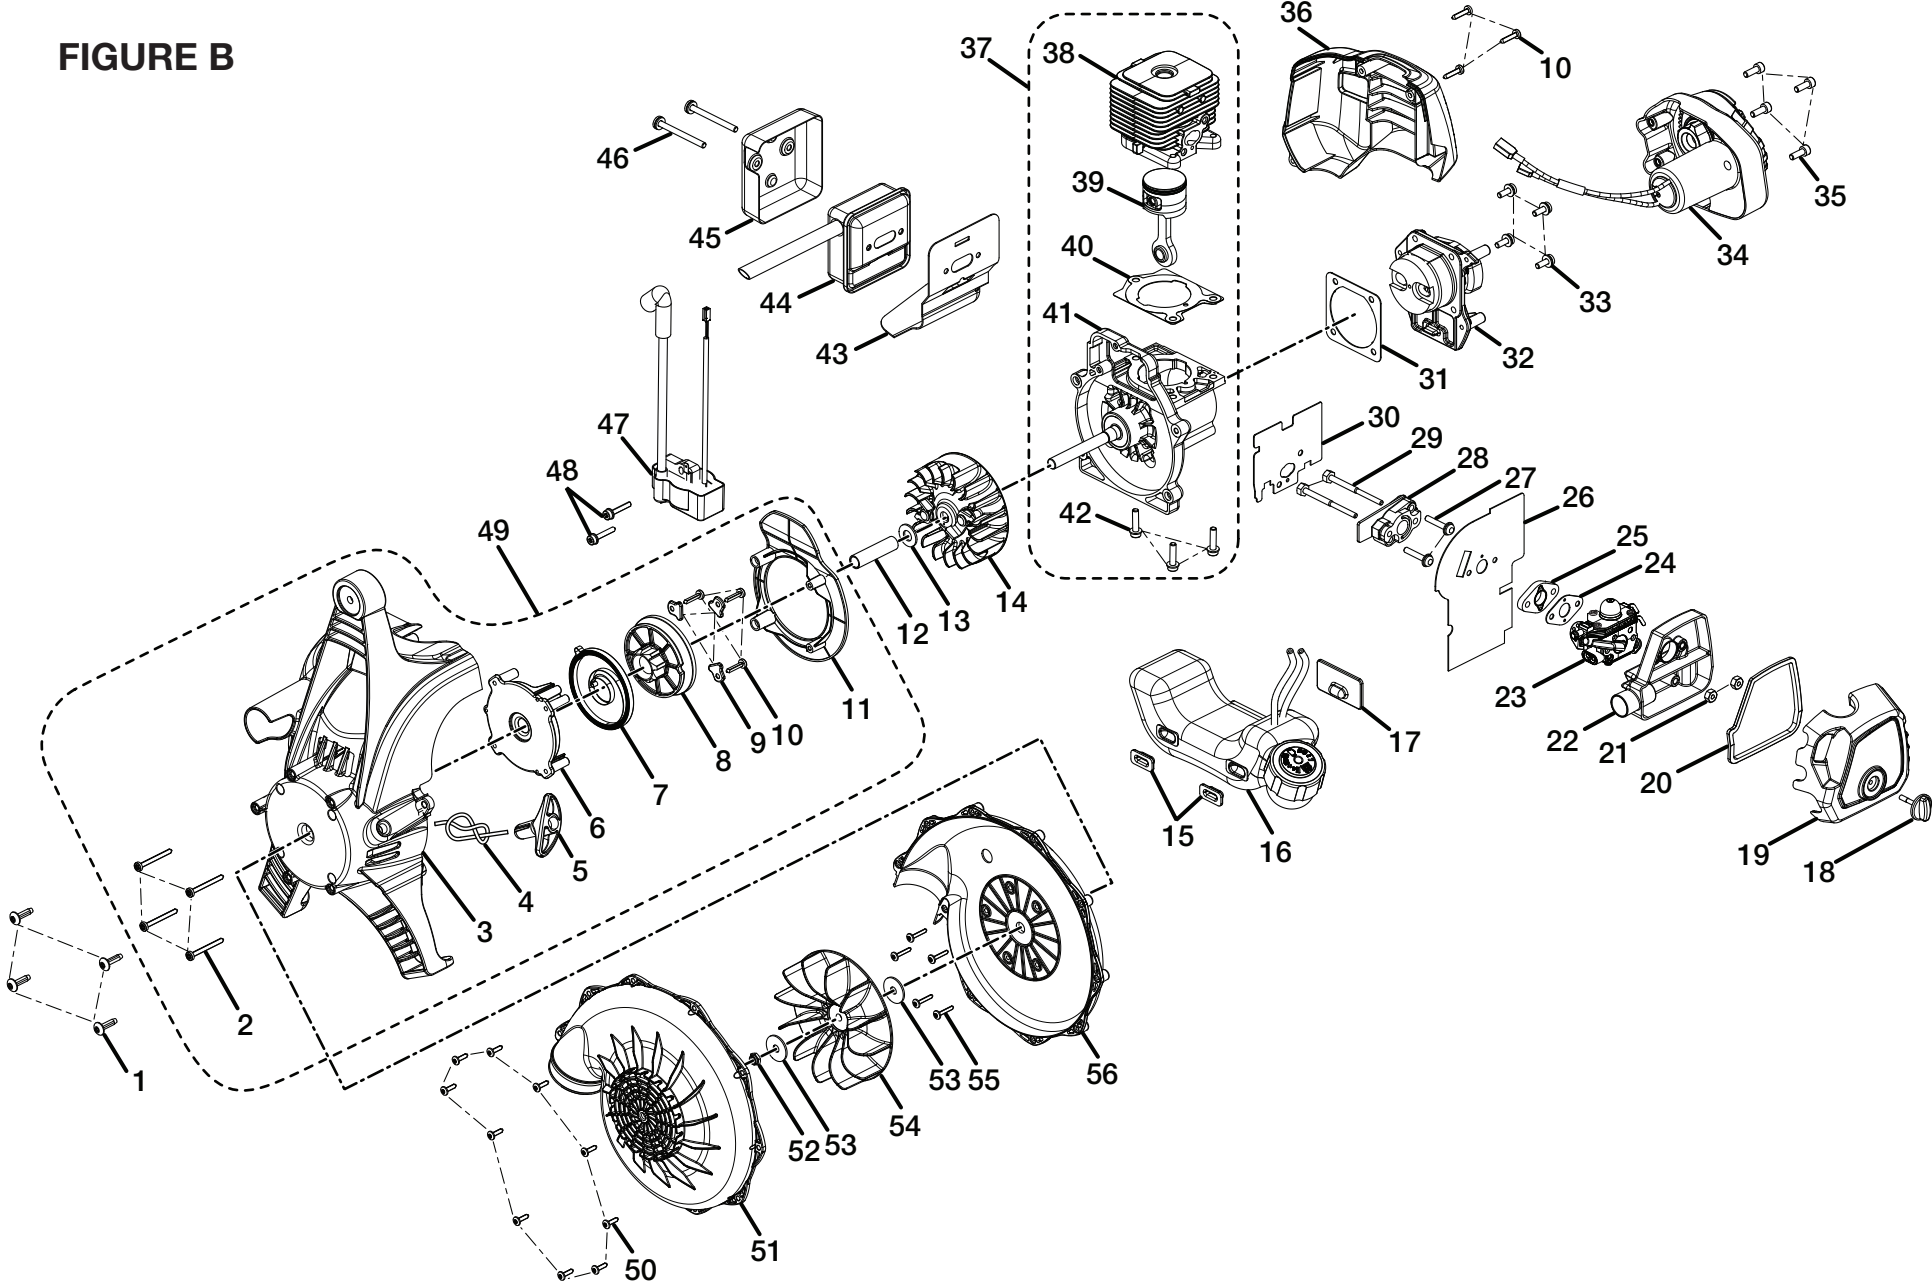

RYOBI BACKPACK BLOWER – MODEL NO. RY09600 & RY09701

FIGURE B

RYOBI BACKPACK BLOWER – MODEL NO. RY09600 & RY09701

PARTS LIST (FIGURE B)

KEY NO.	PART NUMBER	DESCRIPTION	QTY	KEY NO.	PART NUMBER	DESCRIPTION	QTY
1	660630002	Screw (10-24 x 3/4 in.).....	4	29	660346002	Carburetor Bolt	2
2	661508001	Screw (M4 x 38 mm).....	4	30	901657001	Heat Dam Gasket	1
3	308317001	Lower Housing Assembly	1	31	900954001	Crankcase Gasket	1
4	900849002	Starter Rope	1	32	310570001	Crankcase Cover Assembly	1
5	518502003	Starter Grip	1	33	660638004	Screw (10-24 x 3/4 in. Pan Hd.).....	4
6	518134001	Starter Retainer.....	1	34	310568001	Electric Start Assembly.....	1
7	638033001	Spring and Container.....	1	35	660527001	Screw (M5 x 14 mm).....	4
8	518501001	Starter Pulley	1	36	518883001	Rear Housing	1
9	638389001	Pulley Retainer	3	37	309960006	Short Block Assembly (Inc. Key Nos. 38-42).....	1
10	660466001	Screw (M4 x 18 mm).....	6	38	640069002	Cylinder.....	1
11	518854001	Baffle Plate.....	1	39	308023005	Piston w/Rod Assembly.....	1
12	638091007	Spacer	1	40	900953001	Cylinder Gasket	1
13	650017001	Washer.....	1	41	308807003	Crankcase Assembly	1
14	308433008	Rotor Assembly	1	42	660342002	Screw (M5 x 20 mm).....	3
15	570256001	Bumper	2	43	901452009	Muffler Gasket	1
16	308675017	Fuel Tank and Cap Assembly	1	44	308914003	Muffler Assembly	1
17	570549001	Bumper	1	45	638442006	Heat Shield	1
18	590461001	Thumb Screw.....	1	46	660638003	Screw (10-24 x 2-1/8 in.)	2
19	518885001	Air Box Cover.....	1	47	310563001	Electric Start Ignition	1
20	518886001	Air Box Gasket.....	1	48	660660001	Screw (M4 x 25 mm).....	2
21	678027001	Lock Nut (10-24)	2	49	308889005	Lower Housing w/Starter Assembly (Inc. Key Nos. 2-11)	1
22	518884001	Air Filter Base.....	1	50	660629001	Screw (10-14 x 3/4 in.).....	10
23	308054008	Carburetor Assembly.....	1	51	518575004	Bottom Volute	1
24	900994004	Carburetor Gasket	1	52	660730001	Hex Nut (10-24).....	1
25	590456003	Gasket.....	1	53	650016001	Washer.....	2
26	900740003	Carburetor Gasket	1	54	518644001	Blower Fan.....	1
27	660662001	Screw (10-24 x 1 in. Pan Hd.).....	2	55	660674002	Screw (10-14 x 27 mm).....	5
28	518070001	Heat Dam.....	1	56	518574003	Top Volute	1