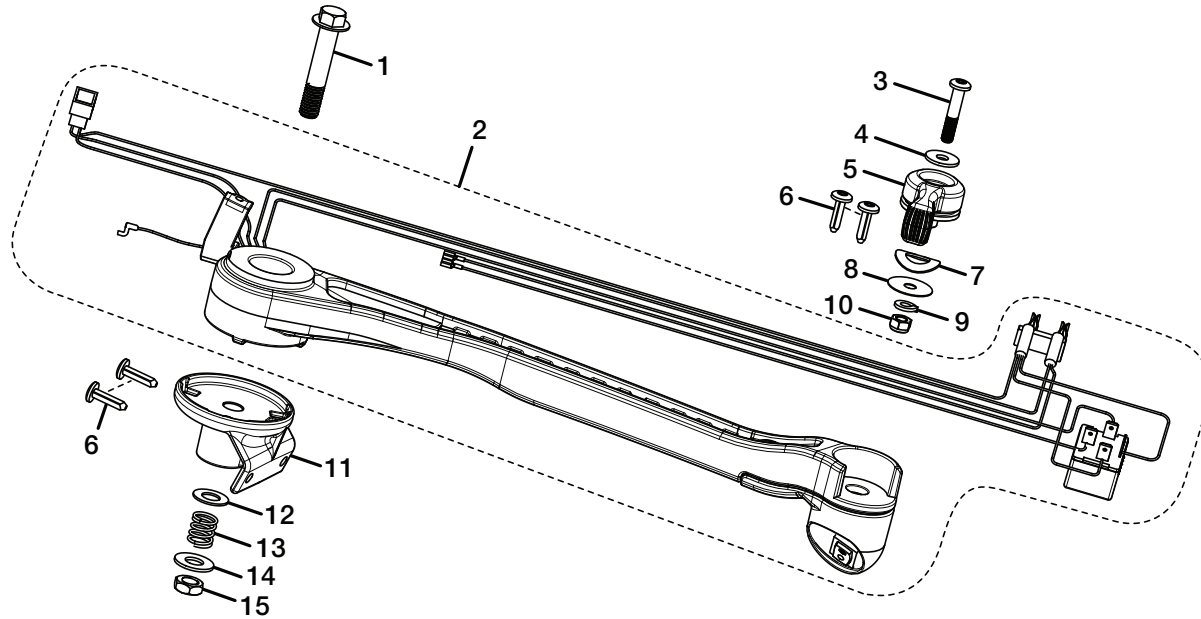

RYOBI BACKPACK BLOWER – MODEL NO. RY09600 & RY09701

FIGURE C

PARTS LIST (FIGURE C)

KEY NO.	PART NUMBER	DESCRIPTION	QTY	KEY NO.	PART NUMBER	DESCRIPTION	QTY
1	661523002	Bolt w/washer (M10 x 53 mm, Hex Hd.)	1	9	678109001	Lock Washer	1
2	308315005	Arm, Switch and Wiring Assembly	1	10	678460002	Lock Nut (M6 x 6 mm).....	1
3	660755002	Screw (M6 x 32 mm)	1	11	518654001	Arm Mount	1
4	638319002	Washer	1	12	638520001	Washer	1
5	518653001	Throttle Shield	1	13	678648001	Compression Spring	1
6	660629001	Screw (10-14 x 3/4 in.)	4	14	638519001	Washer	1
7	638518002	Wavy Washer.....	1	15	678647001	Hex Nut (M10 x 5 mm)	1
8	638518001	Washer	1