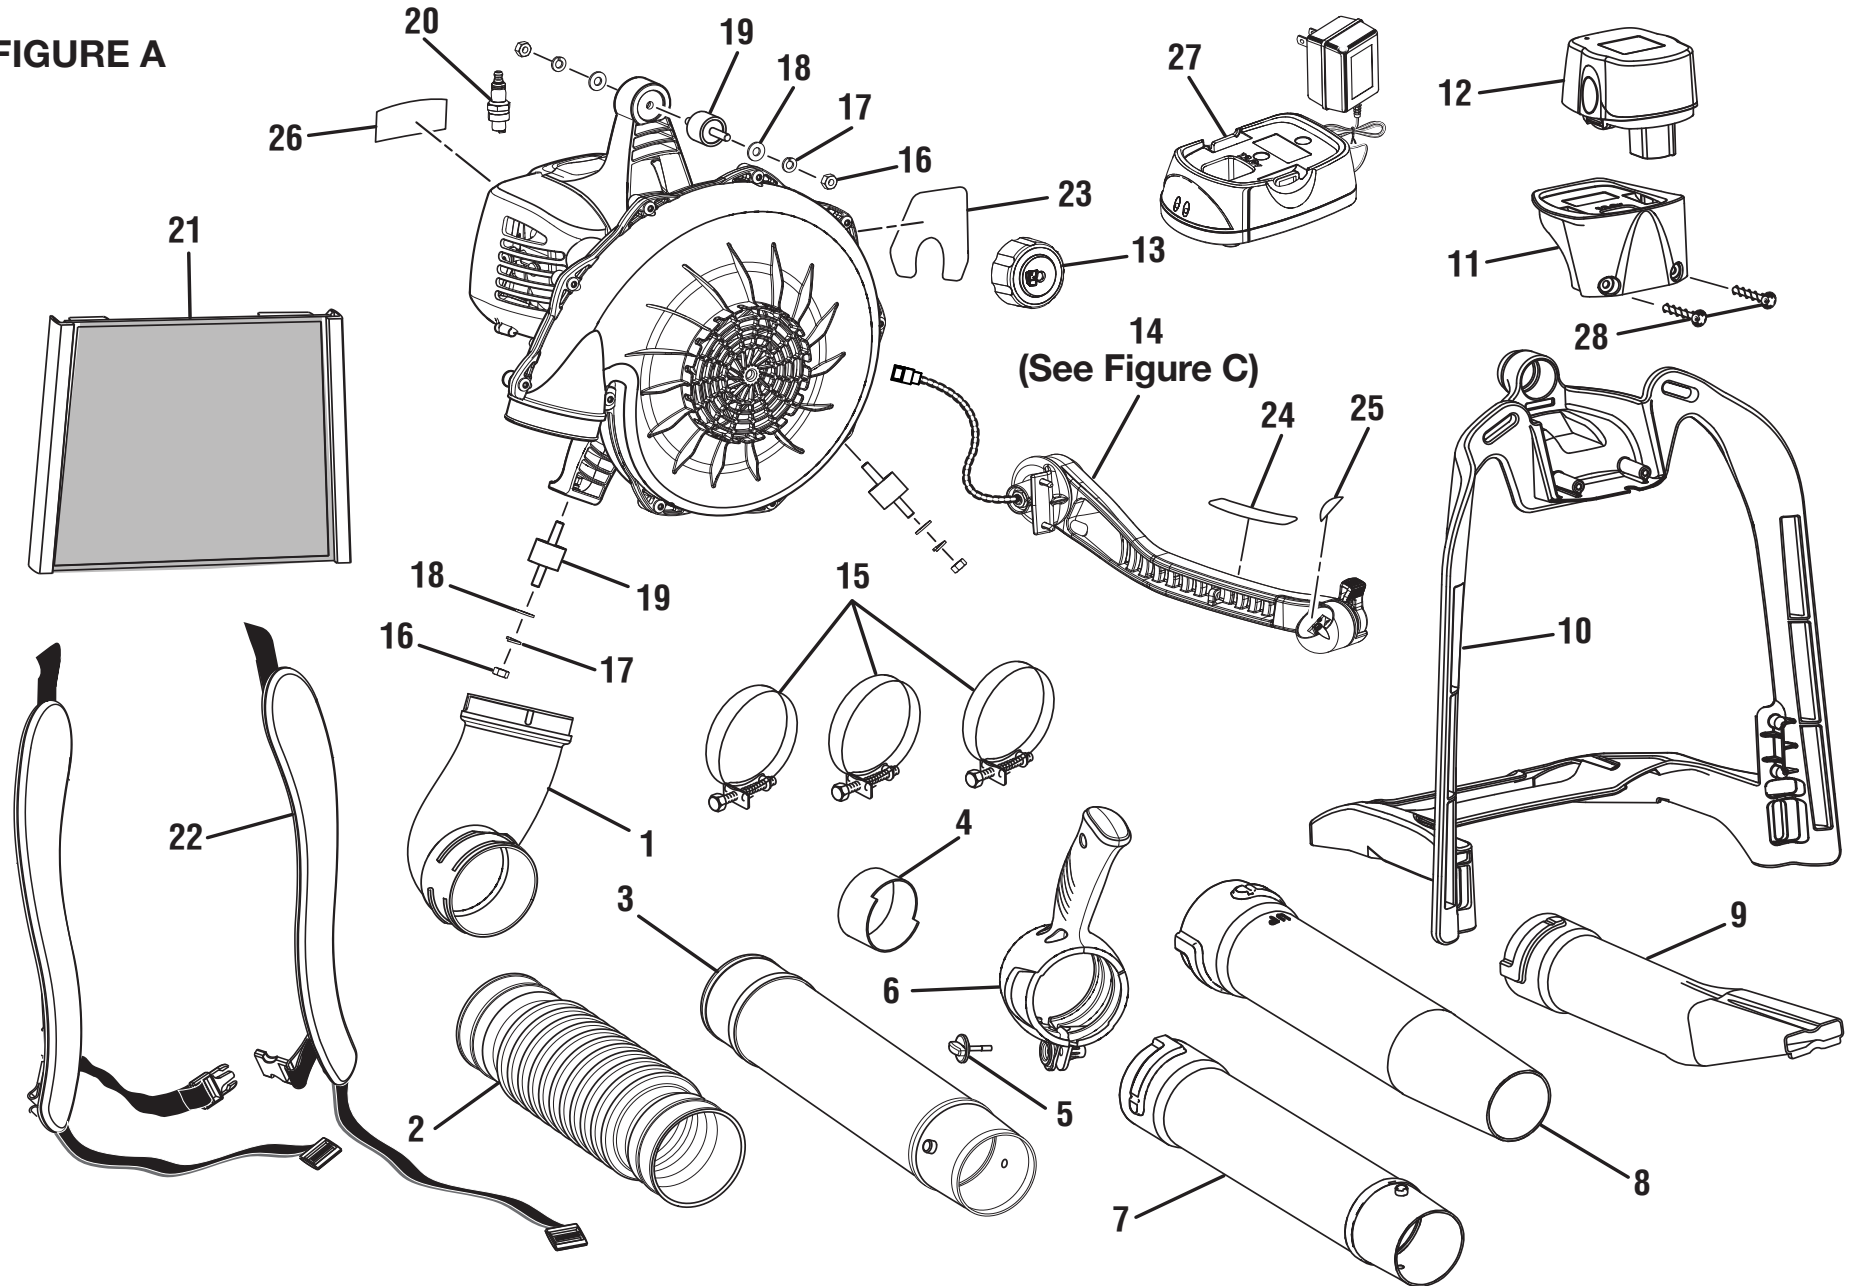

RYOBI BACKPACK BLOWER – MODEL NO. RY09605

FIGURE A

RYOBI BACKPACK BLOWER – MODEL NO. RY09605

PARTS LIST (FIGURE A)

KEY NO.	PART NUMBER	DESCRIPTION	QTY	KEY NO.	PART NUMBER	DESCRIPTION	QTY
1	580819002	Elbow	1	17	678109001	Lock Washer	6
2	580693003	Bellows.....	1	18	678186002	Washer	6
3	580692001	Upper Tube.....	1	19	570546001	Vibration Isolators	3
4	518481001	Bushing	1	20	870174001	Spark Plug (Champion RCJ6Y).....	1
5	590461001	Thumb Screw	1	21	901589001	Mesh Backing	1
6	309003001	Adjustable Handle Assembly (Inc. Key No. 5).....	1	22	901588001	Harness Assembly	1
7	570543001	Lower Tube.....	1	23	940734053	Starting Label.....	1
8	580537001	Nozzle	1	24	940654073	Warning Label	1
9	580613001	High Velocity Nozzle w/Leaf Scraper	1	25	940663002	Touch Start Label	1
10	518826001	Frame	1	26	940705025	Logo Label	1
11	518646001	Battery Receiver.....	1	27	140295003	Charger.....	1
12	130269012	12 Volt Battery.....	1	28	660629005	Screw (10-24 x 3/4 in.)	2
13	310816001	Fuel Cap Assembly	1		Not Shown:		
14	310694001	Throttle Arm Assembly.....	1		987000898	Engine Starting Procedure	1
15	308645001	Tube Clamp	3		987000896	Operator's Manual (960393004).....	1
16	678190002	Hex Nut (1/4-20).....	6		11-16-09 (REV:01)		

RYOBI BACKPACK BLOWER – MODEL NO. RY09605

FIGURE C

PARTS LIST (FIGURE C)

KEY NO.	PART NUMBER	DESCRIPTION	QTY	KEY NO.	PART NUMBER	DESCRIPTION	QTY
1	661523002	Bolt w/washer (M10 x 53 mm, Hex Hd.)	1	9	678109001	Lock Washer	1
2	308315005	Arm, Switch and Wiring Assembly	1	10	678460002	Lock Nut (M6 x 6 mm).....	1
3	660755002	Screw (M6 x 32 mm)	1	11	518654001	Arm Mount	1
4	638319002	Washer	1	12	638520001	Washer	1
5	518653001	Throttle Shield	1	13	678648001	Compression Spring	1
6	660629001	Screw (10-14 x 3/4 in.)	4	14	638519001	Washer	1
7	638518002	Wavy Washer.....	1	15	678647001	Hex Nut (M10 x 5 mm)	1
8	638518001	Washer	1				