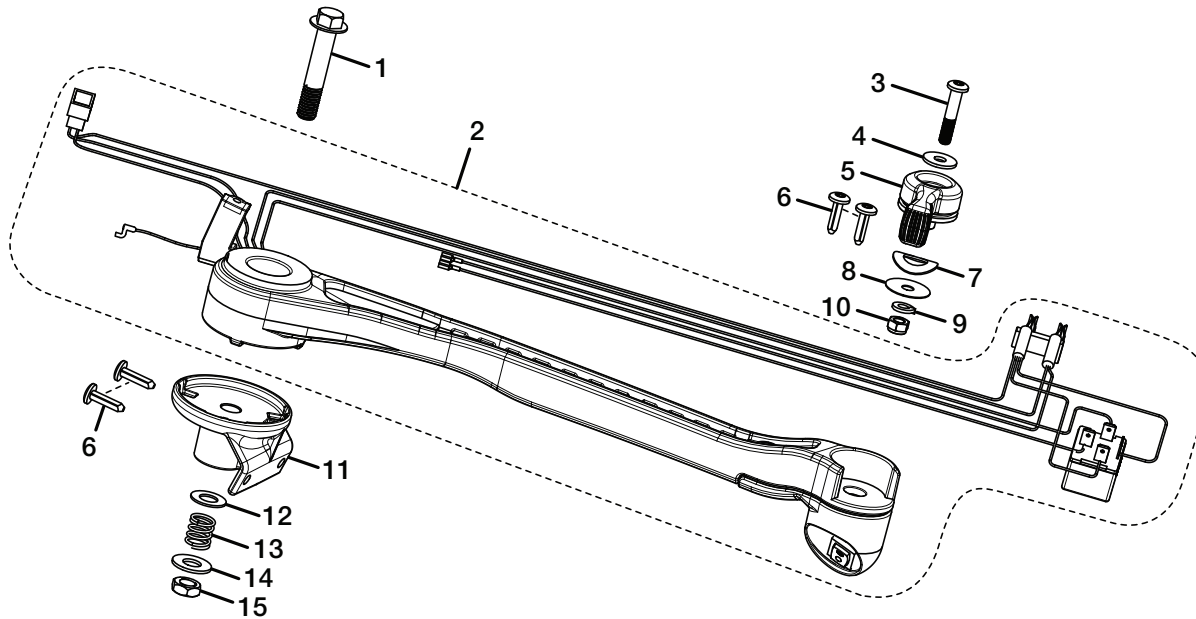

RYOBI BACKPACK BLOWER – MODEL NO. RY09605

FIGURE C

PARTS LIST (FIGURE C)

KEY NO.	PART NUMBER	DESCRIPTION	QTY	KEY NO.	PART NUMBER	DESCRIPTION	QTY
1	661523002	Bolt w/washer (M10 x 53 mm, Hex Hd.)	1	9	678109001	Lock Washer	1
2	308315005	Arm, Switch and Wiring Assembly	1	10	678460002	Lock Nut (M6 x 6 mm).....	1
3	660755002	Screw (M6 x 32 mm)	1	11	518654001	Arm Mount	1
4	638319002	Washer	1	12	638520001	Washer	1
5	518653001	Throttle Shield	1	13	678648001	Compression Spring	1
6	660629001	Screw (10-14 x 3/4 in.)	4	14	638519001	Washer	1
7	638518002	Wavy Washer.....	1	15	678647001	Hex Nut (M10 x 5 mm)	1
8	638518001	Washer	1