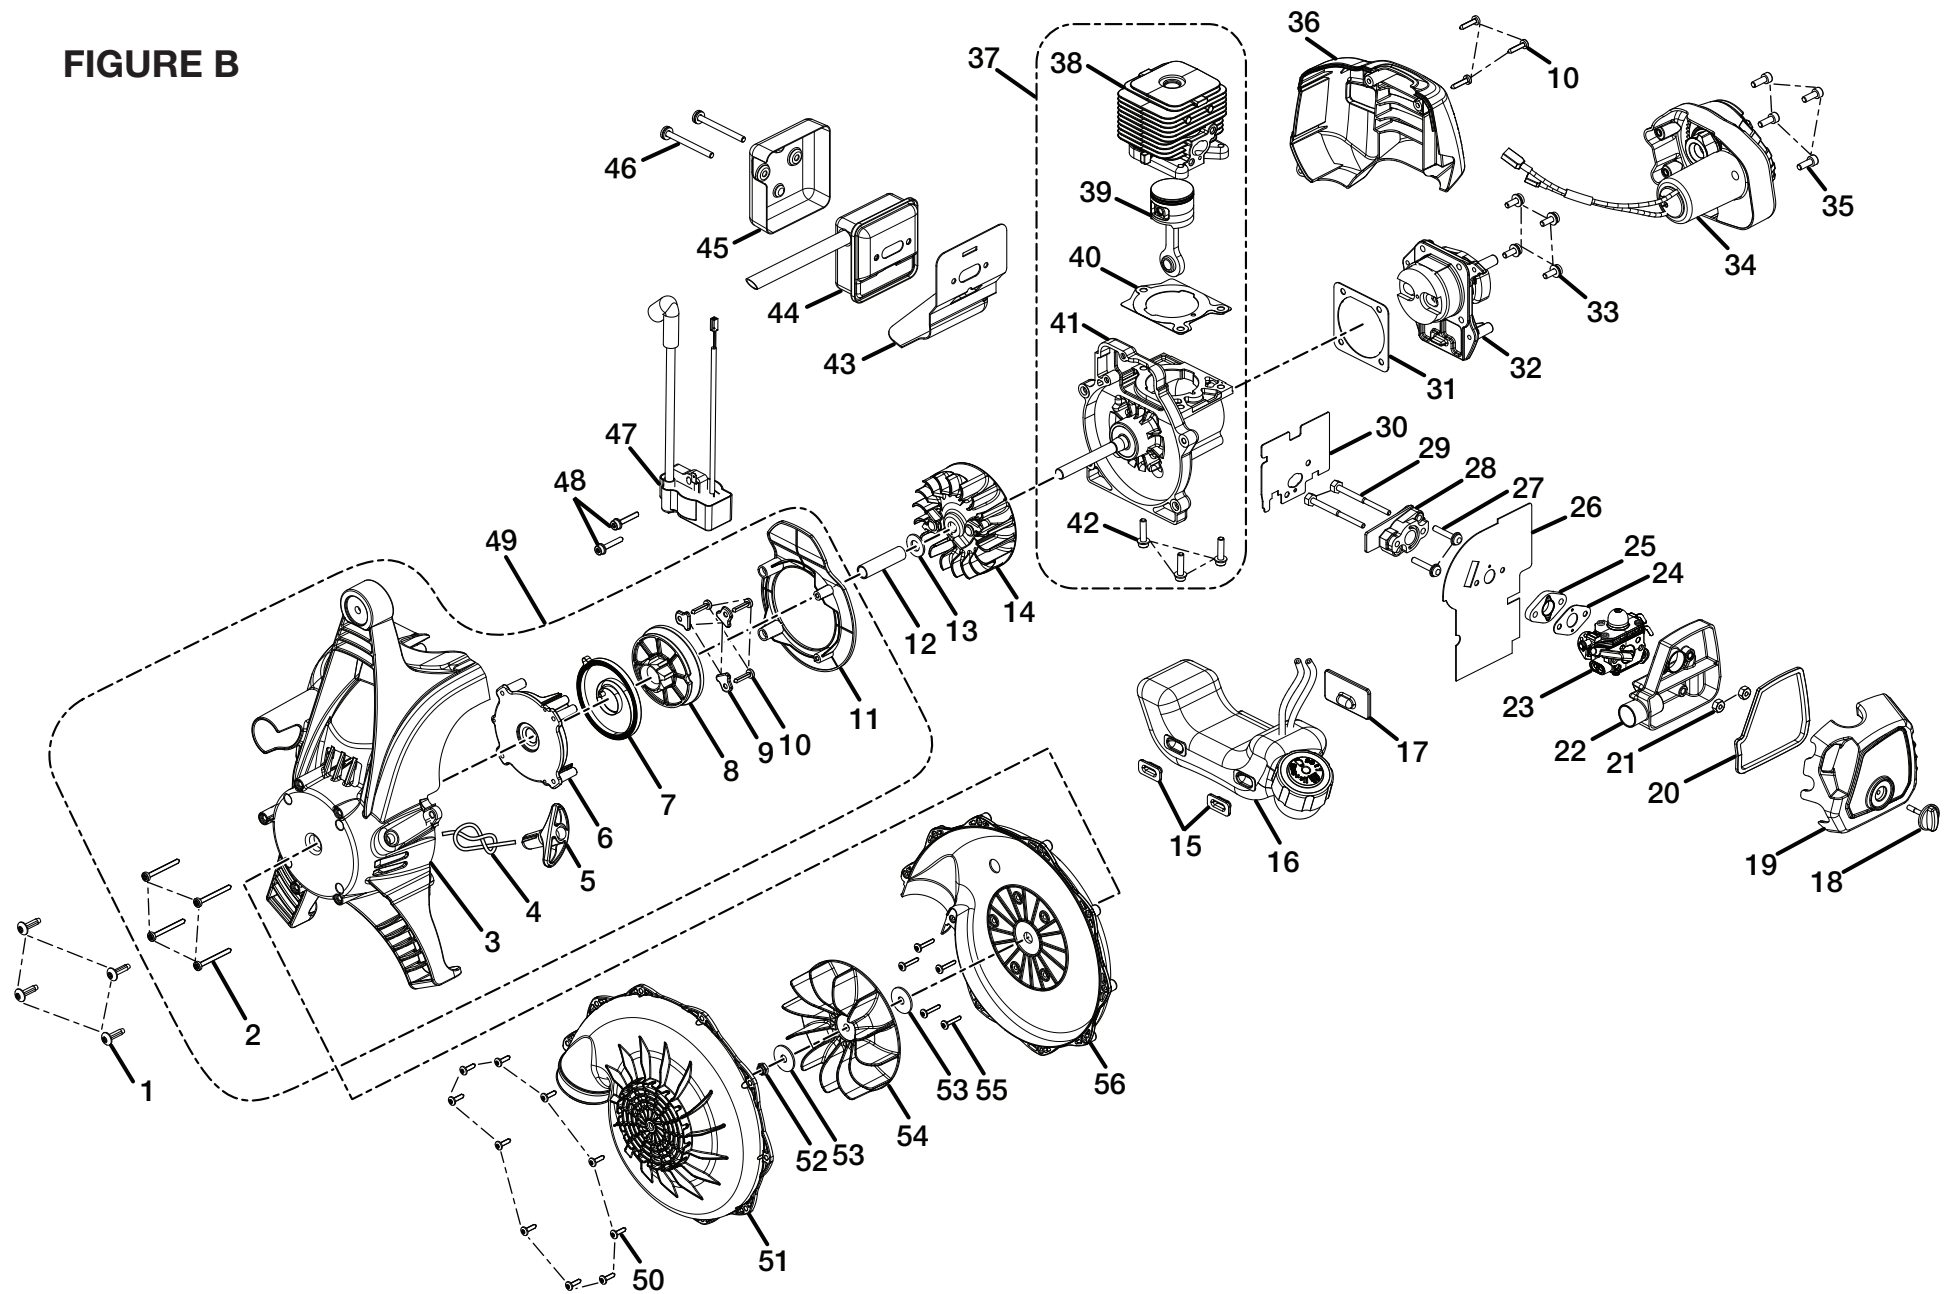

RYOBI BACKPACK BLOWER – MODEL NO. RY09605

FIGURE B

RYOBI BACKPACK BLOWER – MODEL NO. RY09605

PARTS LIST (FIGURE B)

KEY NO.	PART NUMBER	DESCRIPTION	QTY	KEY NO.	PART NUMBER	DESCRIPTION	QTY
1	660630002	Screw (10-24 x 3/4 in.).....	4	29	660346002	Carburetor Bolt	2
2	661508001	Screw (M4 x 38 mm).....	4	30	901657001	Heat Dam Gasket	1
3	308317001	Lower Housing Assembly	1	31	900954001	Crankcase Gasket	1
4	900849002	Starter Rope (42 in.).....	1	32	310570001	Crankcase Cover Assembly	1
5	518502003	Starter Grip	1	33	660638004	Screw (10-24 x 3/4 in., Pan Hd.).....	4
6	518134001	Starter Retainer.....	1	34	310568001	Electric Start Assembly.....	1
7	638033001	Spring and Container.....	1	35	660527001	Screw (M5 x 14 mm).....	4
8	518501001	Starter Pulley	1	36	518883001	Rear Housing	1
9	638389001	Pulley Retainer	3	37	309960006	Short Block Assembly (Inc. Key Nos. 38-42).....	1
10	660466001	Screw (M4 x 18 mm).....	6	38	640069002	Cylinder.....	1
11	518854001	Baffle Plate.....	1	39	308023005	Piston w/Rod Assembly.....	1
12	638091007	Spacer	1	40	900953001	Cylinder Gasket	1
13	650017001	Washer	1	41	308807003	Crankcase Assembly	1
14	308433008	Rotor Assembly	1	42	660342002	Screw (M5 x 20 mm).....	3
15	570256001	Bumper	2	43	901452009	Muffler Gasket	1
16	308675026	Fuel Tank and Cap Assembly	1	44	308914003	Muffler Assembly	1
17	570549001	Bumper	1	45	638442006	Heat Shield	1
18	590461001	Thumb Screw.....	1	46	660638003	Screw (10-24 x 2-1/8 in.)	2
19	518885001	Air Box Cover.....	1	47	310563001	Electric Start Ignition	1
20	518886001	Air Box Gasket.....	1	48	660660001	Screw (M4 x 25 mm).....	2
21	678027001	Lock Nut (10-24)	2	49	308889005	Lower Housing w/Starter Assembly (Inc. Key Nos. 2-11)	1
22	518884001	Air Filter Base.....	1	50	660629005	Screw (10-14 x 3/4 in.).....	10
23	308054013	Carburetor Assembly	1	51	518575004	Bottom Volute	1
24	900994004	Carburetor Gasket	1	52	660730001	Hex Nut (10-24).....	1
25	590456003	Gasket.....	1	53	650016001	Washer	2
26	900740003	Carburetor Gasket	1	54	518644001	Blower Fan.....	1
27	660662001	Screw (10-24 x 1 in., Pan Hd.).....	2	55	660674002	Screw (10-14 x 27 mm).....	5
28	518070001	Heat Dam.....	1	56	518574003	Top Volute	1