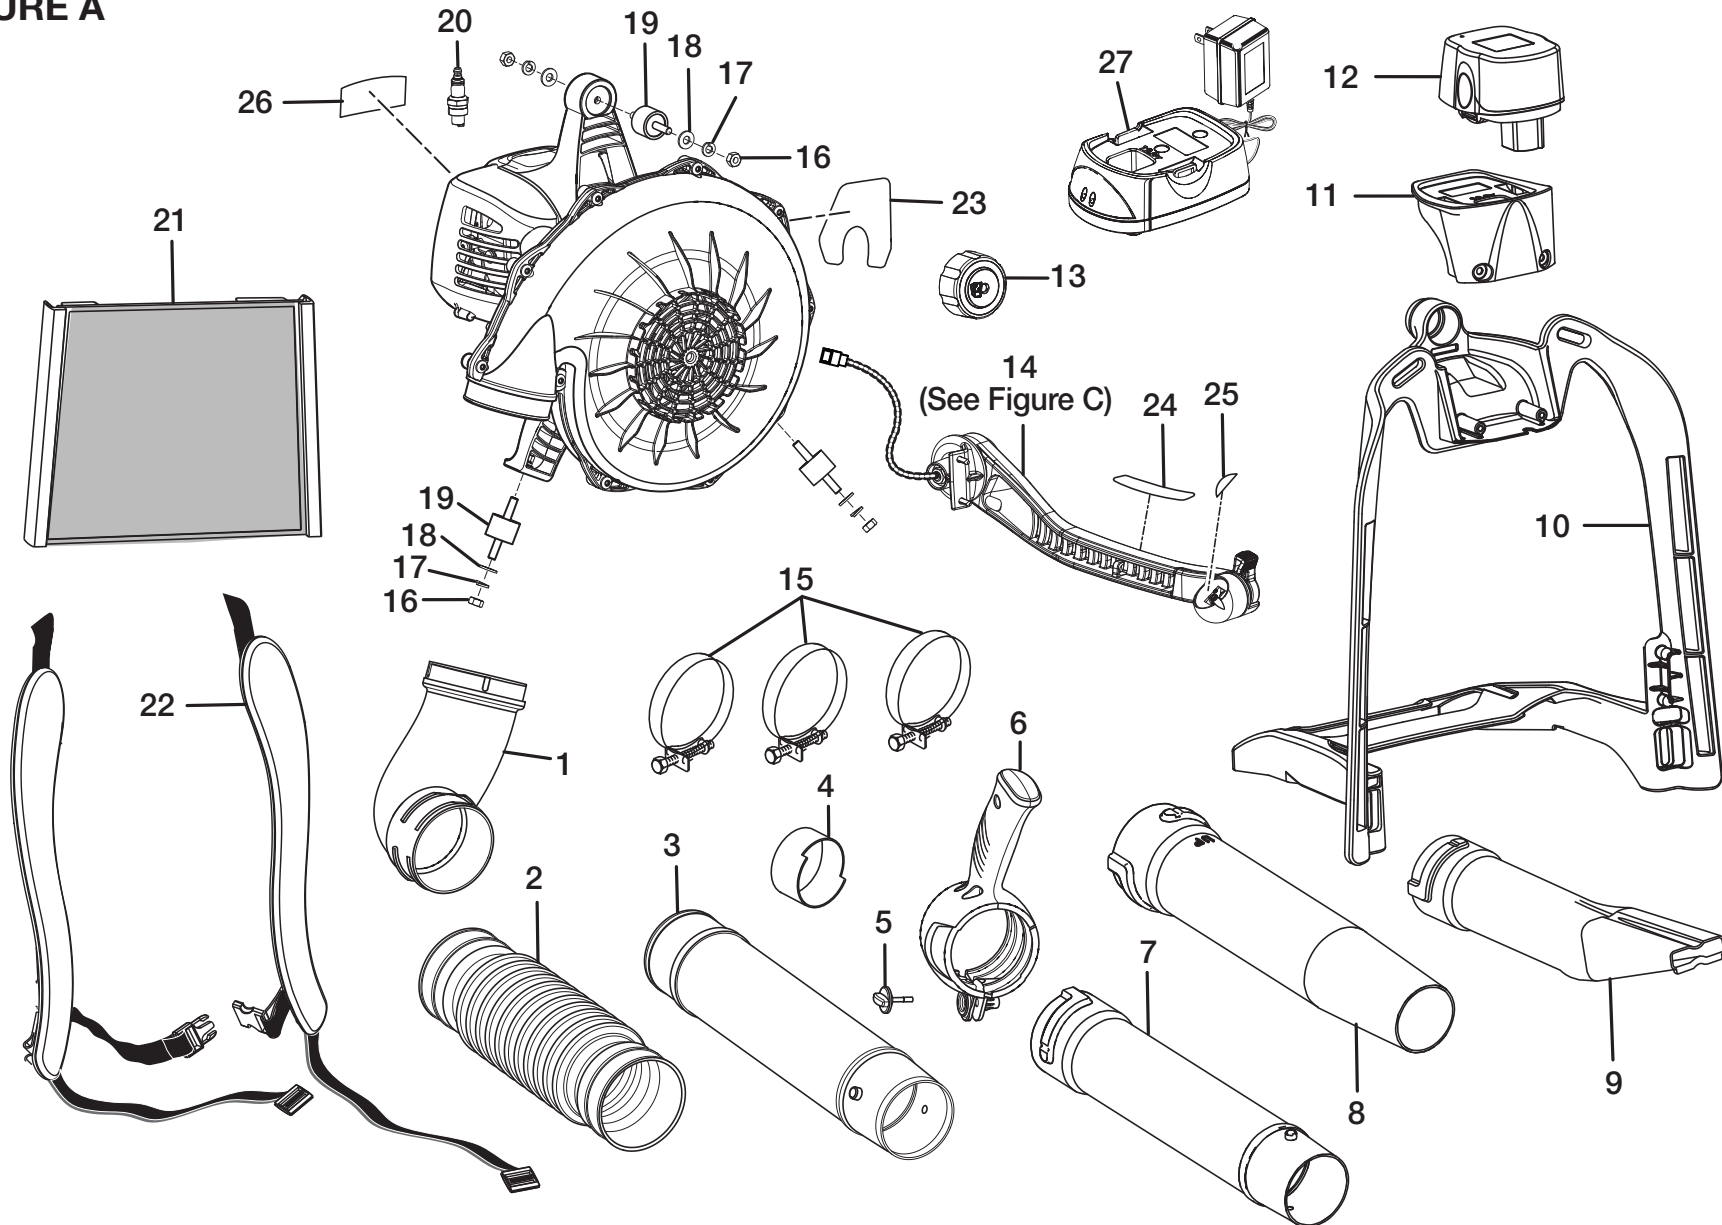

RYOBI BACKPACK BLOWER – MODEL NO. RY09600 & RY09701

FIGURE A

RYOBI BACKPACK BLOWER – MODEL NO. RY09600 & RY09701

PARTS LIST (FIGURE A)

KEY NO.	PART NUMBER	DESCRIPTION	QTY	KEY NO.	PART NUMBER	DESCRIPTION	QTY
1	580819001	Elbow	1	16	678190002	Hex Nut (1/4-20).....	6
2	580693001	Bellows.....	1	17	678109001	Lock Washer	6
3	580692001	Upper Tube.....	1	18	678186002	Washer	6
4	518481001	Bushing	1	19	570546001	Vibration Isolators	3
5	590461001	Thumb Screw	1	20	870174002	Spark Plug (Champion RCJ6Y).....	1
6	309003001	Adjustable Handle Assembly (Inc. Key No. 5).....	1	21	901589001	Mesh Backing	1
7	570543001	Lower Tube.....	1	22	901588001	Harness Assembly	1
8	580537001	Nozzle	1	23	940734053	Starting Label.....	1
9	580613001	High Velocity Nozzle w/Leaf Scraper	1	24	940654073	Warning Label	1
10	518826001	Frame	1	25	940663002	Touch Start Label	1
11	518646001	Battery Receiver.....	1	26	940705025	Logo Label	1
12	130269012	12 Volt Battery.....	1	27	140295003	Charger	1
13	300758006	Fuel Cap Assembly	1		987000430	Operator's Manual (960393001)	
14	310694001	Throttle Arm Assembly.....	1		9-16-09		
15	308645001	Tube Clamp	3		(REV:01)		