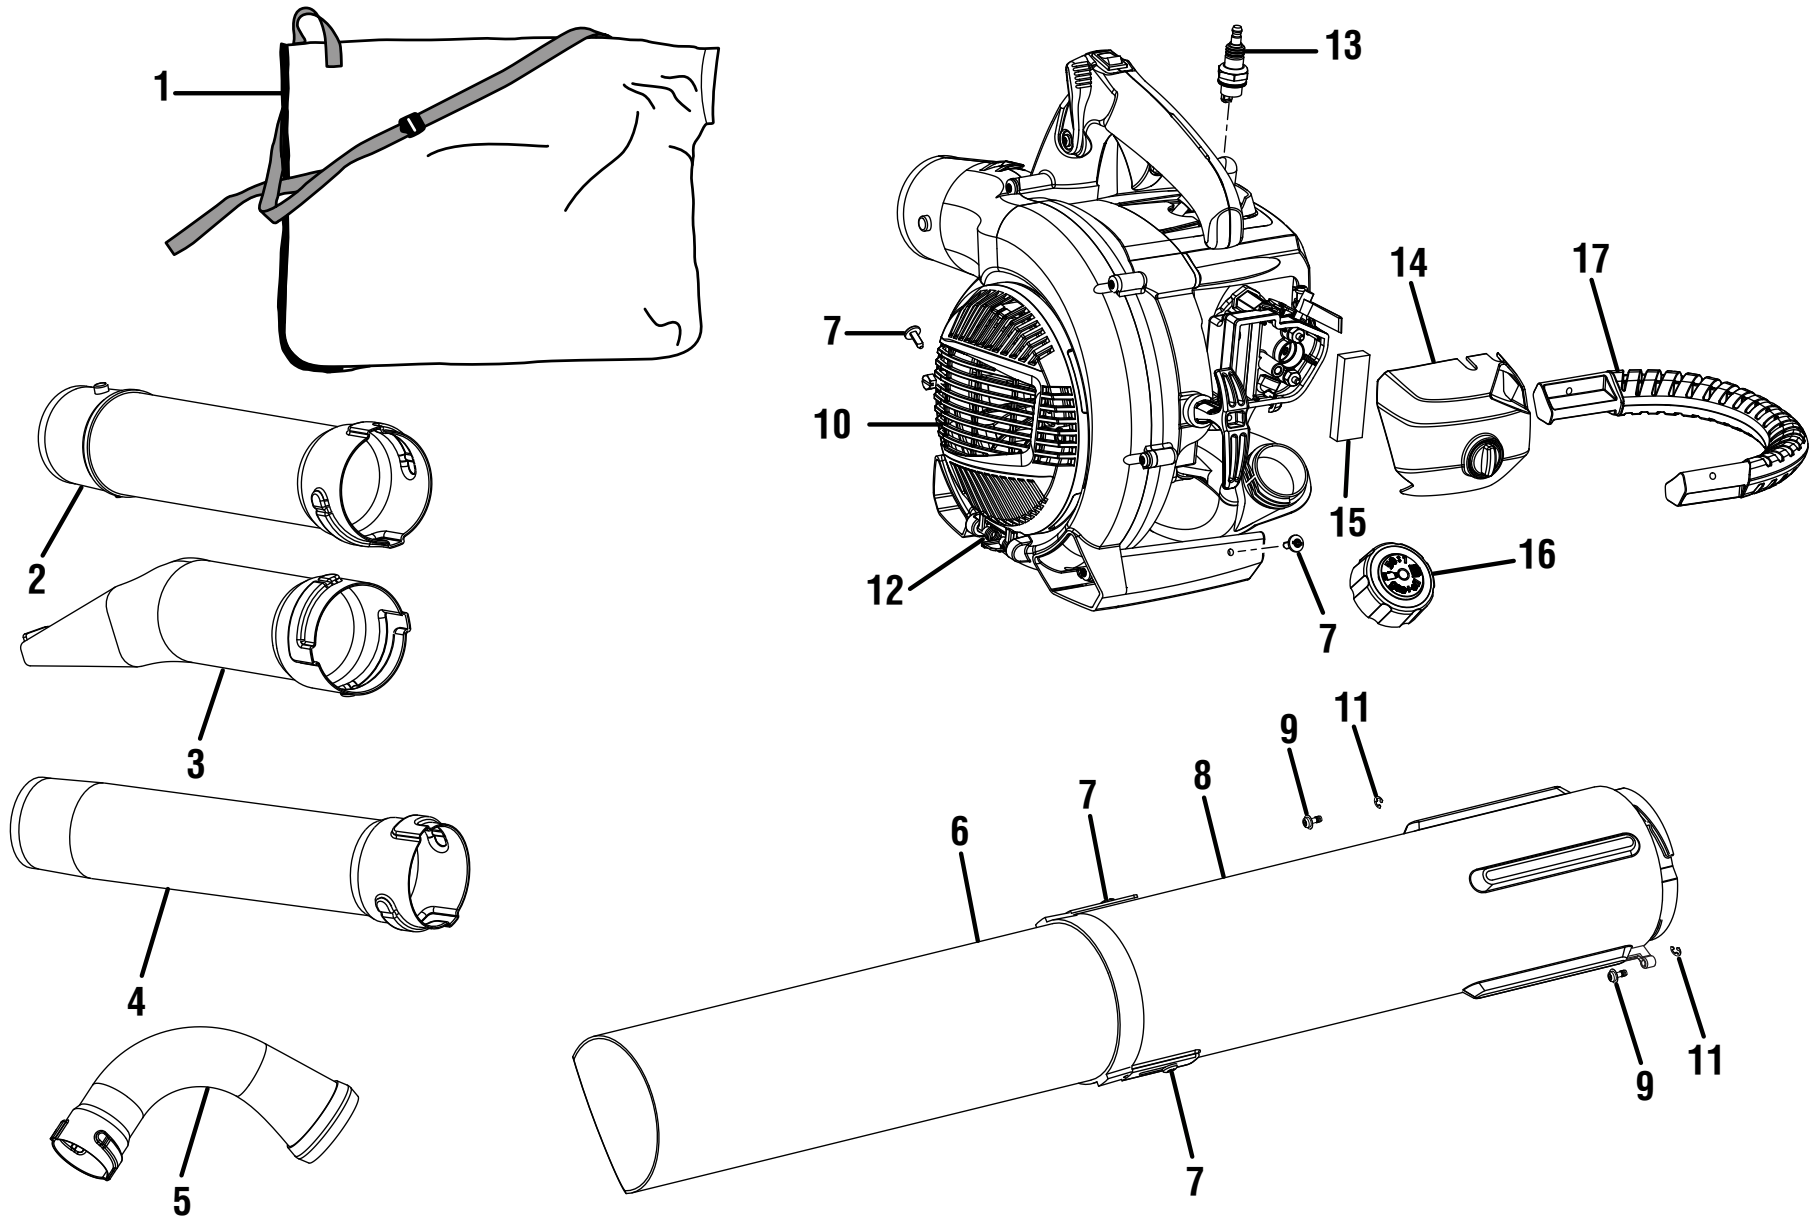

RYOBI BLOWER/VACUUM - MODEL NUMBERS RY09550 / RY09951

Figure A

## RYOBI BLOWER/VACUUM – MODEL NUMBERS RY09550 / RY09951

The model number will be found on a plate attached to the starter housing. Always mention the model number in all correspondence regarding your **BLOWER/VACUUM** or when ordering repair parts.

### PARTS LIST (FIGURE A)

KEY NO.	PART NUMBER	DESCRIPTION	QTY
1	900960001	Vacuum Bag w/Shoulder Strap .....	1
2	570543001	Upper Blower Tube.....	1
3	580613001	High Velocity Nozzle w/Leaf Scraper.....	1
4	580537001	Sweeper Nozzle .....	1
5	570563001	Vacuum Bag Adaptor.....	1
6	570562001	Lower Vacuum Tube .....	1
7	660621001	Screw (10-14 x 1/2 in.).....	4
8	580892001	Upper Vacuum Tube .....	1
9	660880001	Screw (1/4-20 x 3/4 in.).....	2
10	521500001	Vacuum Door .....	1
11	650027001	E-ring .....	2
12	678726001	Vacuum Door Spring.....	1
13	870174001	* Spark Plug (RCJ6Y) .....	1
14	310804001	Air Filter Cover .....	1
15	560873003	Filter .....	1
16	310816001	Fuel Cap Assembly.....	1
17	521504001	Vacuum Handle.....	1
	<b>Not Shown:</b>		
	940835001	Run/Start Label.....	1
	940734062	Starting Label.....	1
	940657039	Warning Label.....	1
	940752006	Logo Label (Small) .....	1
	940705075	Logo Label (Large) .....	1
	987000753	Operator's Manual (960413001)	
	5-19-10		
	(REV:02)		