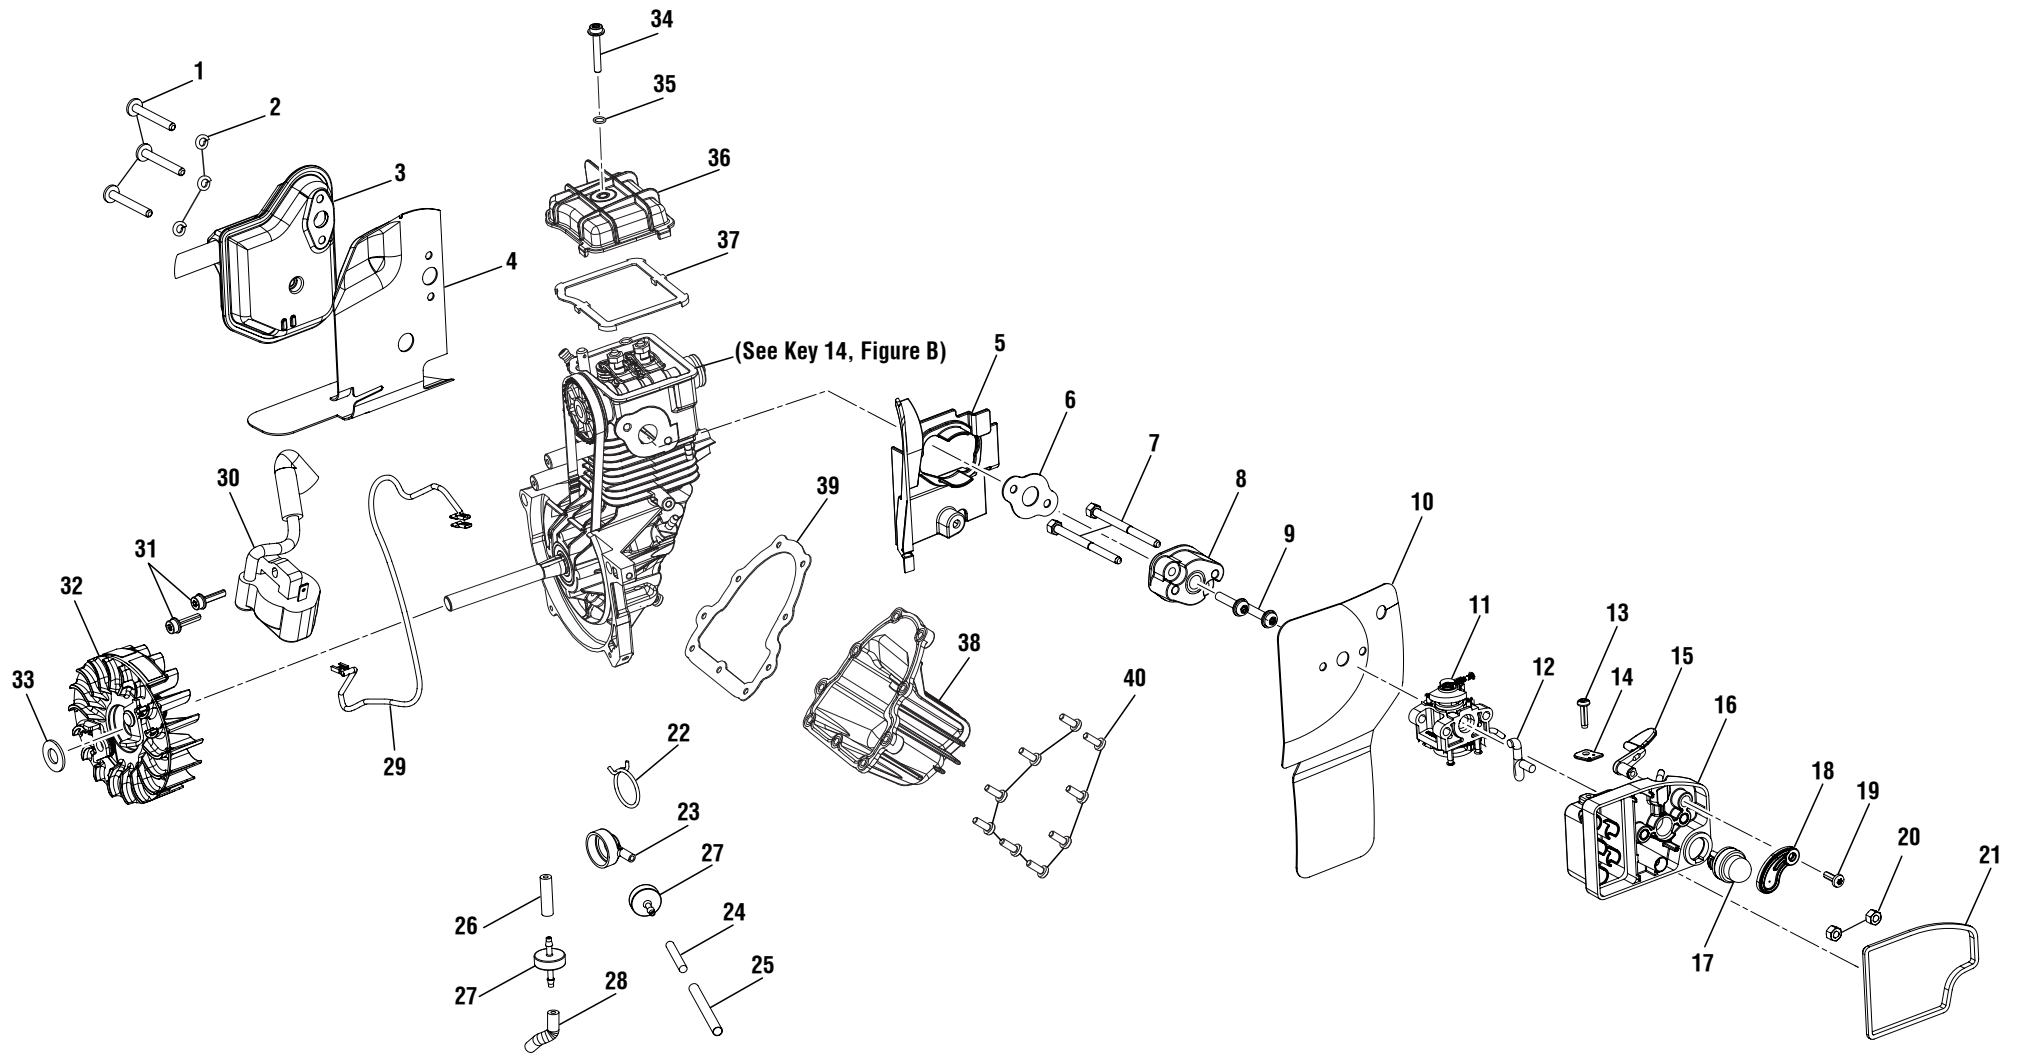

RYOBI BLOWER – MODEL NUMBER RY09465

Figure C

RYOBI BLOWER – MODEL NUMBER RY09465

The model number will be found on a label attached to the starter housing. Always mention the model number in all correspondence regarding your **BLOWER** or when ordering repair parts.

PARTS LIST (FIGURE C)

KEY NO.	PART NUMBER	DESCRIPTION	QTY	KEY NO.	PART NUMBER	DESCRIPTION	QTY
1	661143001	Screw (M5 x 42 mm).....	3	21	570439001	Air Box Seal	1
2	678343001	Lock Washer (M5).....	3	22	678850001	Clamp	1
3	309326001	Muffler.....	1	23	570401004	Breather Fitting	1
4	901695001	Muffler Gasket	1	24	570259062	Tubing (70 mm).....	1
5	518692006	Air Baffle	1	25	901666003	Shield Sleeve	1
6	901657002	Heat Gasket.....	1	26	570710003	Tubing (42 mm).....	1
7	661509002	Bolt (M5 x 63 mm)	2	27	308826002	Check Valve	2
8	521558001	Heat Dam.....	1	28	570710002	Tubing (25 mm).....	1
9	660629003	Screw (M5 x 23 mm).....	2	29	308863021	Lead Assembly	1
10	900809007	Gasket	1	30	309263002	Ignition Module.....	1
11	309370001	Carburetor	1	31	660968001	Screw (M4 x 19 mm).....	2
12	570259062	Tubing (54 mm).....	1	32	309011002	Flywheel Assembly	1
13	660734001	Screw (M4 x 16 mm).....	1	33	650017001	Washer.....	1
14	638133007	Clip	1	34	660780002	Screw (M4 x 27 mm).....	1
15	590458004	Choke Lever	1	35	570400002	O-Ring	1
16	308398006	Air Box Base.....	1	36	640306001	Cam Cover.....	1
17	300780002	Primer	1	37	901705003	Gasket	1
18	521561002	Choke Plate	1	38	640103001	Oil Pan	1
19	660345001	Screw (M4 x 12 mm).....	1	39	570709003	Gasket	1
20	678180002	Lock Nut (M5)	2	40	660925003	Screw (M4 x 12 mm).....	9