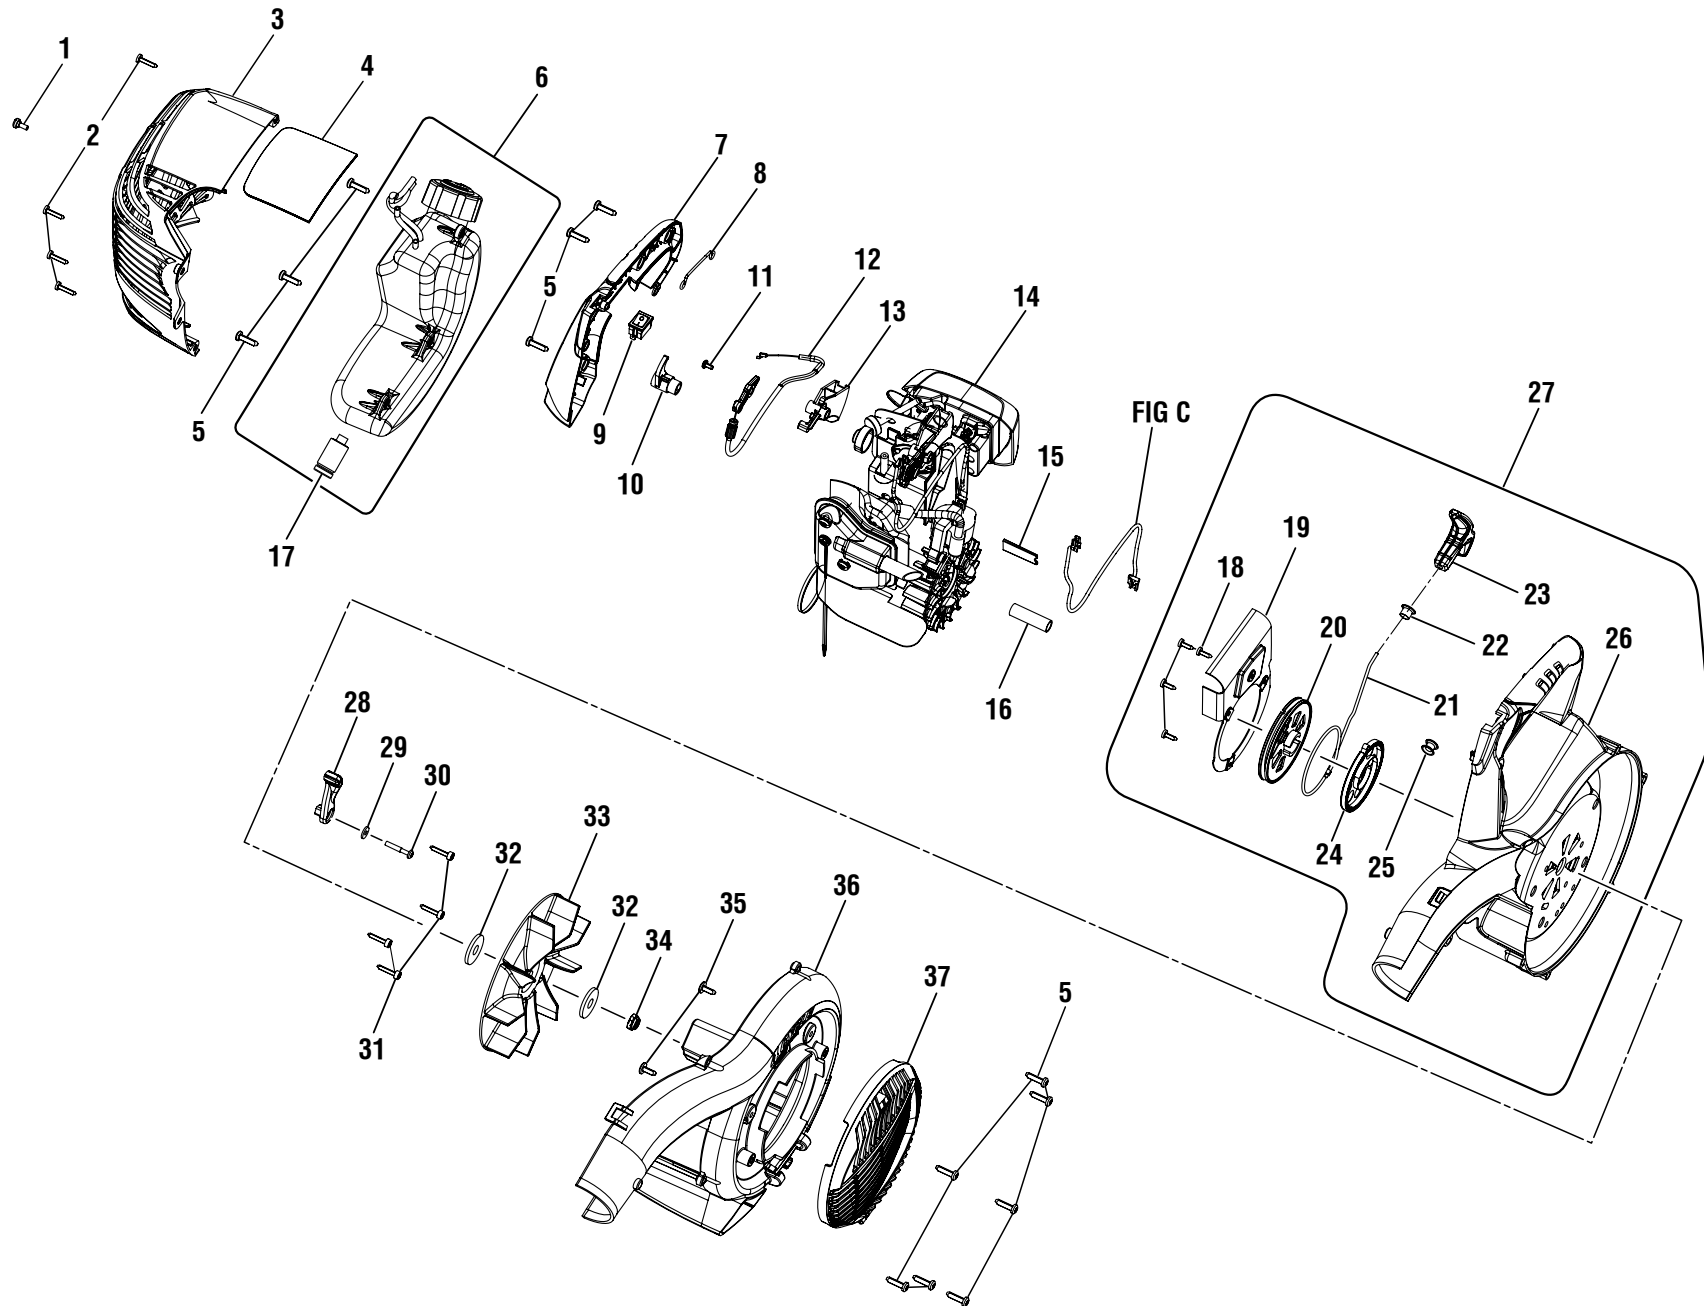

RYOBI BLOWER - MODEL NUMBER RY09465

Figure B

RYOBI BLOWER – MODEL NUMBER RY09465

The model number will be found on a label attached to the starter housing. Always mention the model number in all correspondence regarding your **BLOWER** or when ordering repair parts.

PARTS LIST (FIGURE B)

KEY NO.	PART NUMBER	DESCRIPTION	QTY	KEY NO.	PART NUMBER	DESCRIPTION	QTY
1	660510007	Screw (M5 x 10 mm).....	1	20	521316002	Starter Pulley	1
2	660466001	Screw (M4 x 18 mm).....	4	21	900849012	Starter Rope	1
3	521307001	Engine Housing	1	22	638088002	Eyelet.....	1
4	901421002	Heat Shield	1	23	511731004	Starter Grip.....	1
5	660629002	Screw (10-14 x 3/4 in, T.F.)	13	24	638033002	Container Spring Assembly.....	1
6	308675041	Fuel Tank Assembly w/Cap	1	25	638088004	Eyelet.....	1
7	521544001	Handle Cover.....	1	26	519501003	Inner Volute.....	1
8	290469001	Ground Wire	1	27	308563014	Lower Housing w/Starter.....	1
9	760338004	Switch.....	1	28	518160007	Cruise Lever.....	1
10	518602001	Trigger Lock.....	1	29	678125001	Washer.....	1
11	661141001	Screw (M3.5 x 7.5 mm).....	1	30	660666001	Cruise Lever Screw	1
12	270031003	Throttle Cable	1	31	660970013	Screw (M4 x 23 mm).....	4
13	521503002	Trigger.....	1	32	678126005	Washer.....	2
14	309840002	Power Head Assembly	1	33	518265003	Fan.....	1
15	521535003	Shield.....	1	34	660730001	Lock Nut (3/8 in.)	1
16	638517001	Spacer	1	35	660621001	Screw (10-14 x 1/2 in.).....	2
17	310976001	Fuel Filter.....	1	36	521313002	Outer Volute.....	1
18	660466002	Screw (M4 x 12 mm).....	4	37	521500004	Air Inlet Cover.....	1
19	638770001	Baffle.....	1