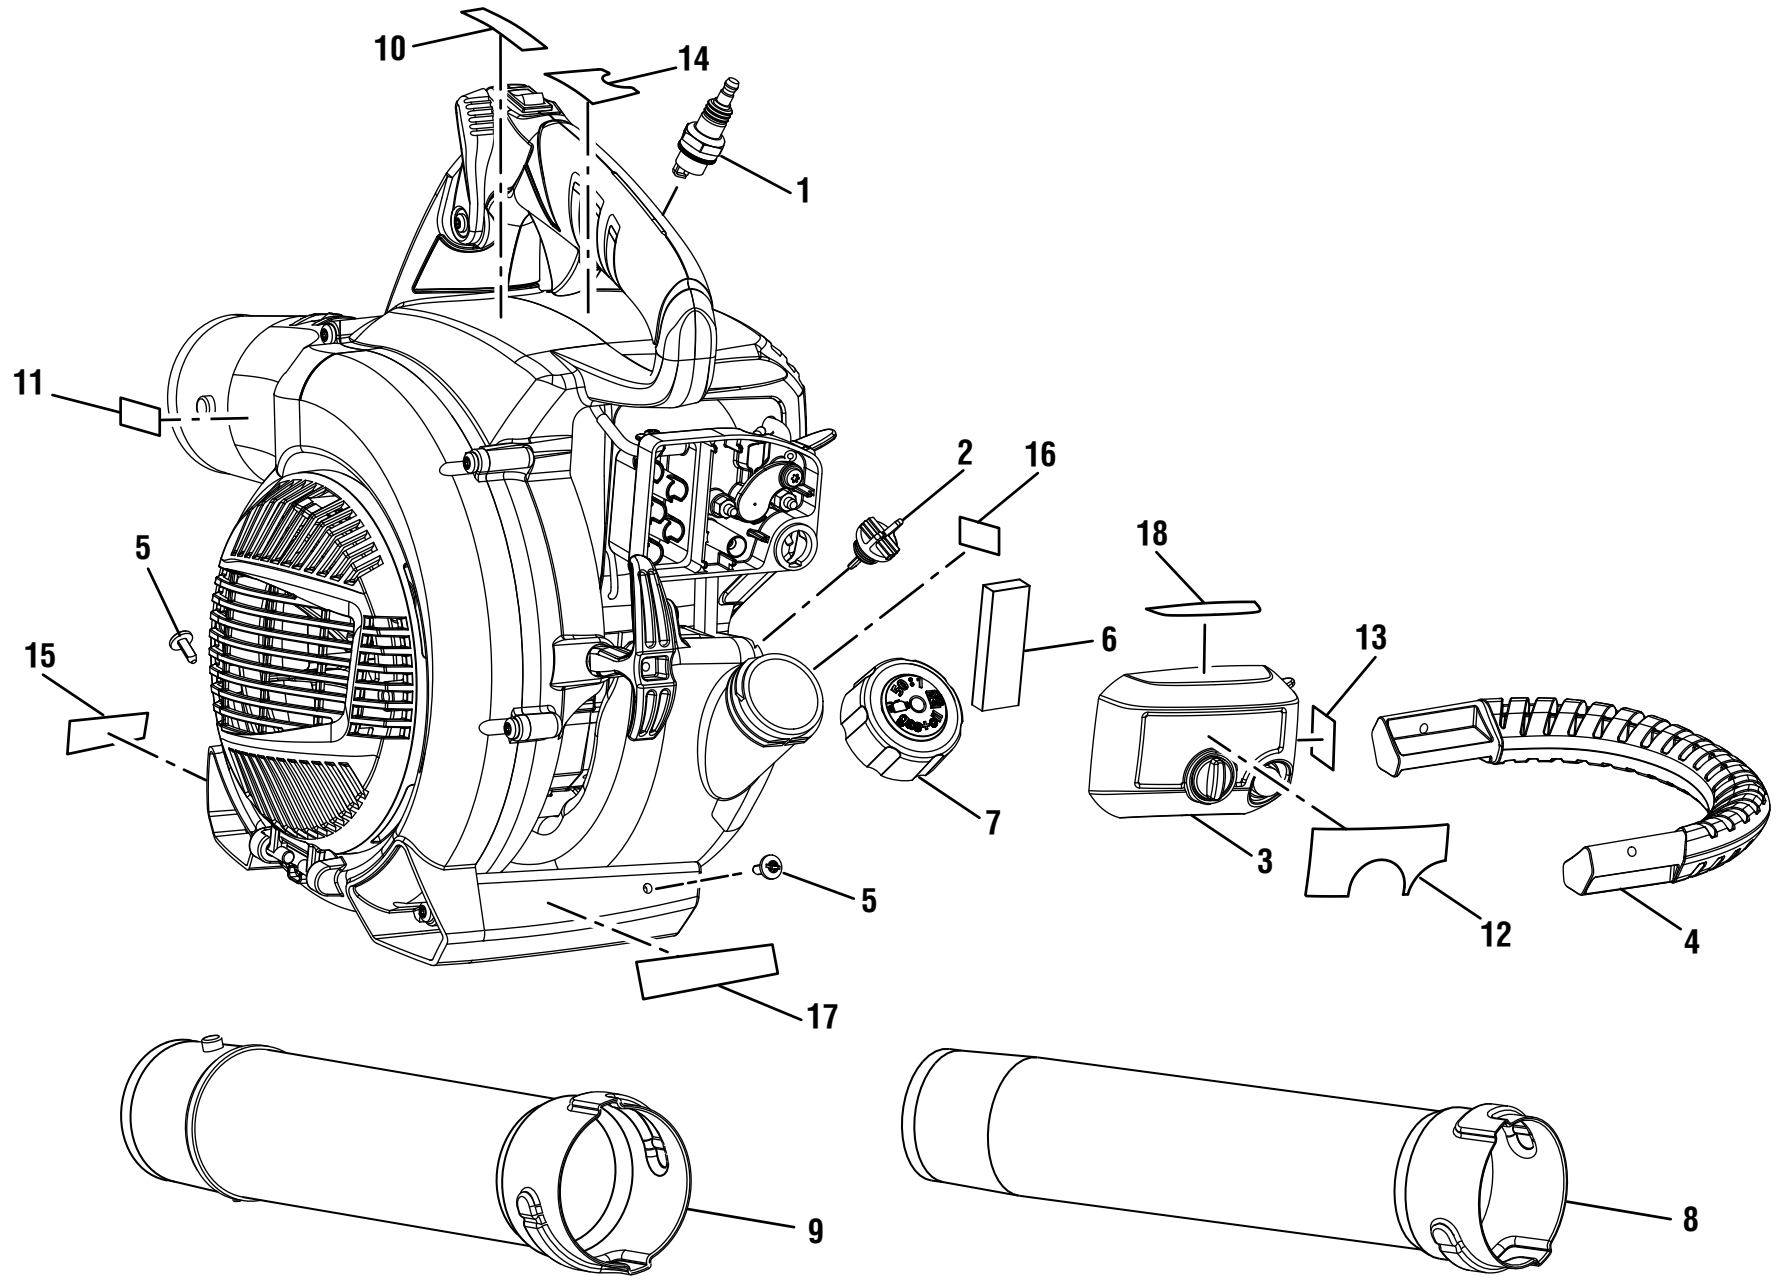

RYOBI BLOWER - MODEL NUMBER RY09465

Figure A

RYOBI BLOWER – MODEL NUMBER RY09465

The model number will be found on a label attached to the starter housing. Always mention the model number in all correspondence regarding your **BLOWER** or when ordering repair parts.

PARTS LIST (FIGURE A)

KEY NO.	PART NUMBER	DESCRIPTION	QTY
1	870301002	Spark Plug (RY4C)	1
2	310302001	Oil Fill Cap w/Dipstick.....	1
3	310804002	Air Filter Cover	1
4	521504002	Handle.....	1
5	660621001	Screw (10-14 x 1/2 in.).....	2
6	901696001	Filter	1
7	310816006	Fuel Cap Assembly.....	1
8	580537002	Sweeper Nozzle	1
9	570543002	Upper Blower Tube	1
10	940477003	Warning Label.....	1
11	940705075	Logo Label	1
12	940734066	Starting Label.....	1
13	940855001	Run/Start Label.....	1
14	940752006	Logo Label	1
15	940654088	Combustion Warning Label	1
16	940871001	Add Oil Label	1
17	940862001	No Mix Label.....	1
18	940863001	Stop Label	1
	990000054	Operator's Manual	1