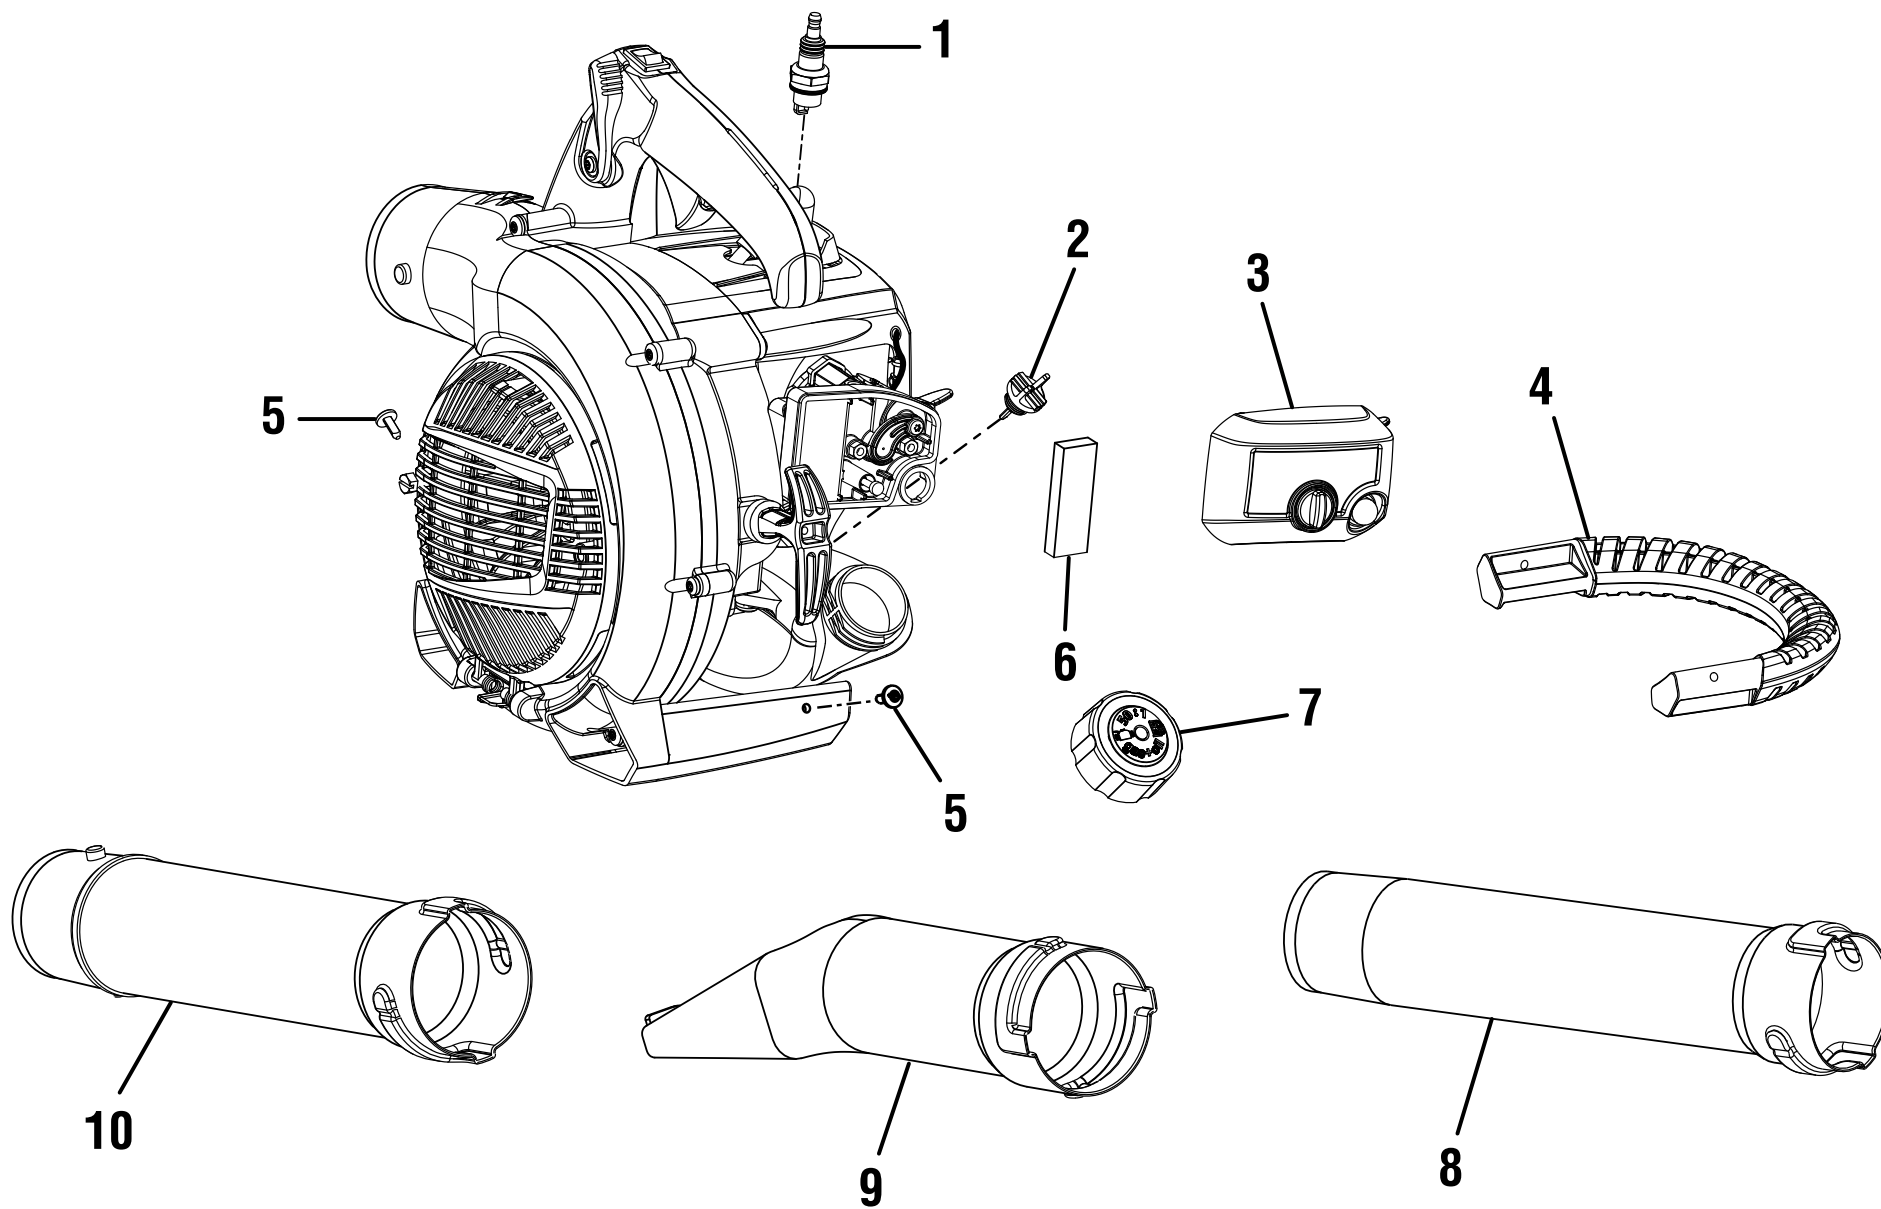

RYOBI BLOWER - MODEL NUMBERS RY09440

Figure A

## RYOBI BLOWER – MODEL NUMBERS RY09440

The model number will be found on a label attached to the starter housing. Always mention the model number in all correspondence regarding your **BLOWER** or when ordering repair parts.

### PARTS LIST (FIGURE A)

KEY NO.	PART NUMBER	DESCRIPTION	QTY
1	870301002	Spark Plug (RCJ6Y) .....	1
2	310302001	Oil Fill Cap w/Dipstick.....	1
3	310804002	Air Filter Cover .....	1
4	521504002	Handle.....	1
5	660621001	Screw (10-14 x 1/2 in.).....	2
6	901696001	Filter .....	1
7	310816002	Fuel Cap Assembly.....	1
8	580537002	Sweeper Nozzle .....	1
9	580613002	High Velocity Nozzle w/Leaf Scraper.....	1
10	570543002	Upper Blower Tube .....	1
	<b>Not Shown:</b>		
	940477003	Warning Label.....	1
	940705075	Logo Label .....	1
	940734066	Starting Label.....	1
	940855001	Run/Start Label.....	1
	940752006	Logo Label .....	1
	940654088	Combustion Warning Label .....	1
	940871001	Add Oil Label .....	1
	940862001	No Mix Label.....	1
	940863001	Stop Label .....	1
	987000838	Operator's Manual (960211001) .....	1
	6-2-10 (Rev:03)		