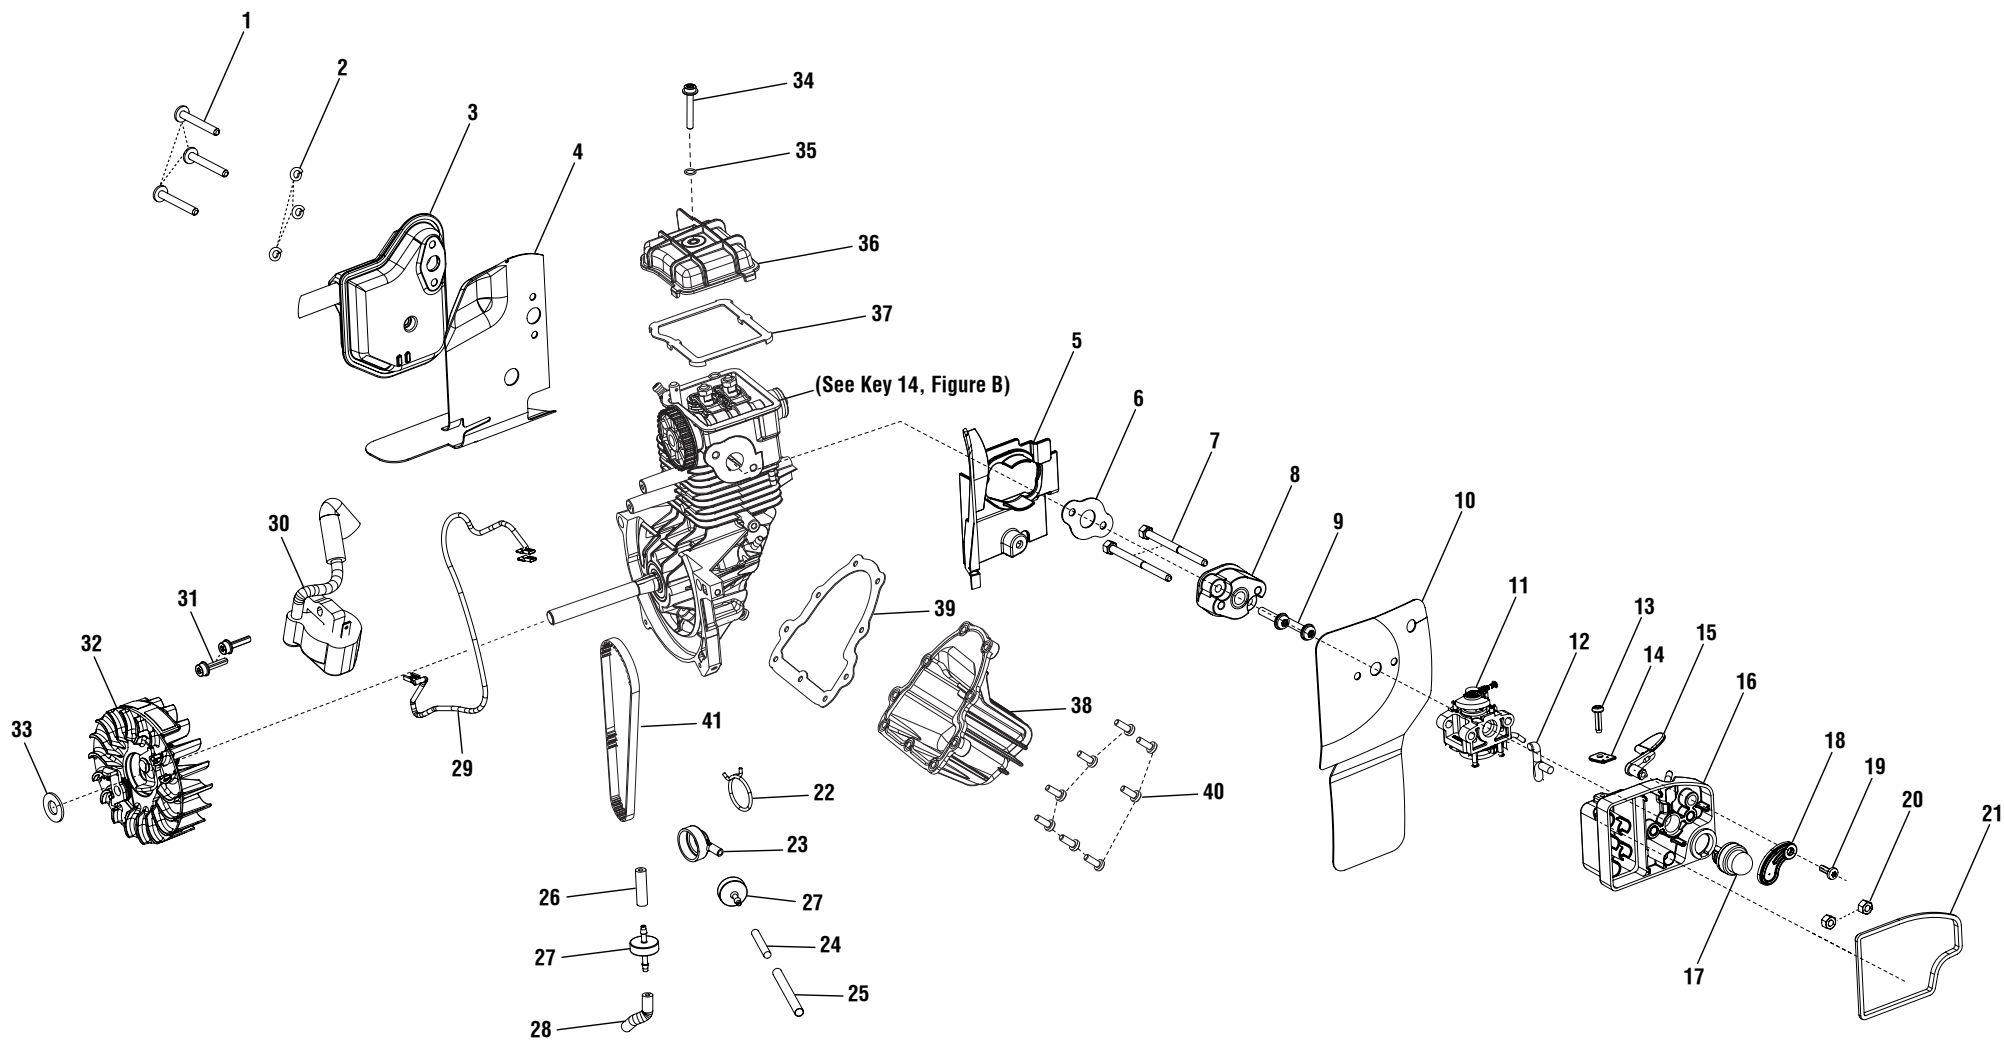

RYOBI BLOWER – MODEL NUMBERS RY09440

Figure C

RYOBI BLOWER – MODEL NUMBERS RY09440

The model number will be found on a label attached to the starter housing. Always mention the model number in all correspondence regarding your **BLOWER** or when ordering repair parts.

PARTS LIST (FIGURE C)

KEY NO.	PART NUMBER	DESCRIPTION	QTY	KEY NO.	PART NUMBER	DESCRIPTION	QTY
1	661143001	Screw (M5 x 42 mm).....	3	22	678850001	Clamp	1
2	678343001	Lock Washer (M5).....	3	23	570401002	Breather Fitting.....	1
3	309326001	Muffler.....	1	24	570259062	Tubing (70 mm).....	1
4	901695001	Muffler Gasket	1	25	901666003	Shield Sleeve	1
5	518692006	Air Baffle	1	26	570710003	Tubing (42 mm).....	1
6	901657002	Gasket	1	27	308826002	Check Valve.....	2
7	661509002	Bolt	2	28	570710002	Tubing (25 mm).....	1
8	521558001	Heat Dam.....	1	29	308863021	Lead Assembly	1
9	660629003	Screw (M5 x 23 mm).....	2	30	309263002	Ignition Module.....	1
10	900809007	Gasket	1	31	660968001	Screw (M4 x 19 mm).....	2
11	309370001	Carburetor	1	32	309011002	Flywheel Assembly	1
12	570259061	Tubing (90 mm).....	1	33	650017001	Washer.....	1
13	660734001	Screw (M4 x 16 mm).....	1	34	660780002	Screw (M4 x 27 mm).....	1
14	638133007	Clip	1	35	570400002	O-Ring	1
15	590458004	Choke Lever	1	36	640306001	Cam Cover.....	1
16	308398003	Air Box Base.....	1	37	901705003	Gasket	1
17	300780003	Primer	1	38	640103001	Oil Pan	1
18	521561001	Choke Plate	1	39	570709003	Gasket	1
19	660345001	Screw (M4 x 12 mm).....	1	40	660925003	Screw (M4 x 12 mm).....	9
20	678180002	Lock Nut (M5).....	2	41	901656002	Belt	1
21	570439001	Air Box Seal.....	1