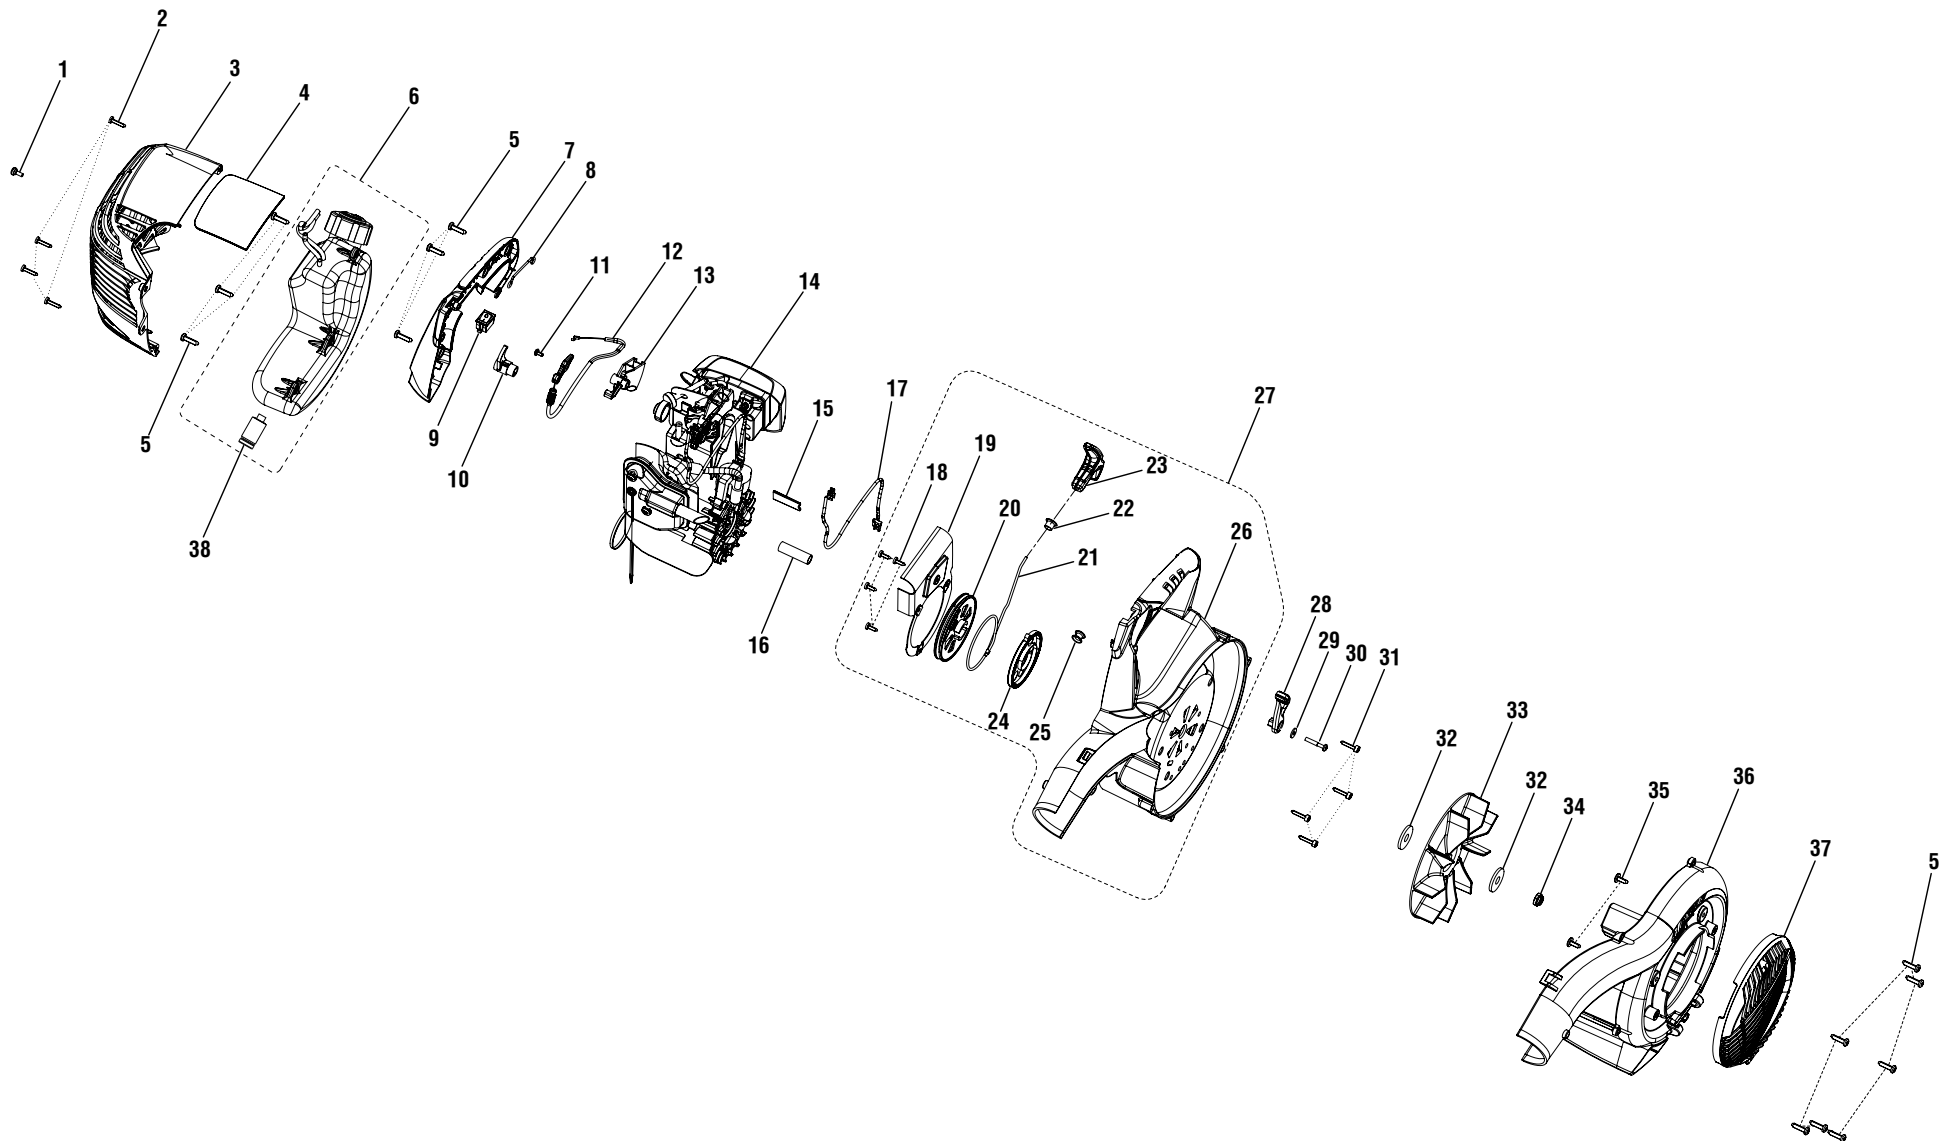

RYOBI BLOWER – MODEL NUMBERS RY09440

Figure B

RYOBI BLOWER – MODEL NUMBERS RY09440

The model number will be found on a label attached to the starter housing. Always mention the model number in all correspondence regarding your **BLOWER** or when ordering repair parts.

PARTS LIST (FIGURE B)

KEY NO.	PART NUMBER	DESCRIPTION	QTY	KEY NO.	PART NUMBER	DESCRIPTION	QTY
1	660510007	Screw (M5 x 10 mm).....	1	20	521316002	Starter Pulley	1
2	660466001	Screw (M4 x 18 mm).....	4	21	900849012	Starter Rope	1
3	521307001	Engine Housing	1	22	638088002	Eyelet.....	1
4	901421002	Heat Shield	1	23	511731004	Starter Grip.....	1
5	660629002	Screw (10-14 x 3/4 in, T.F.)	13	24	638033002	Container Spring Assembly.....	1
6	308675020	Fuel Tank Assembly w/Cap	1	25	638088004	Eyelet.....	1
7	521544001	Handle Cover.....	1	26	519501001	Inner Volute.....	1
8	290469001	Ground Wire	1	27	308563002	Lower Housing w/Starter.....	1
9	760338004	Switch.....	1	28	518160005	Cruise Lever.....	1
10	518602001	Trigger Lock.....	1	29	678125001	Washer.....	1
11	661141001	Screw (M3.5 x 7.5 mm).....	1	30	660666001	Cruise Lever Screw	1
12	270031003	Throttle Cable	1	31	660970013	Screw (M4 x 23 mm).....	4
13	521503002	Trigger.....	1	32	678126005	Washer.....	2
14	309840001	Power Head Assembly	1	33	518265002	Fan.....	1
15	521535003	Shield.....	1	34	660730001	Lock Nut (3/8 in.)	1
16	638517001	Spacer	1	35	660621001	Screw (10-14 x 1/2 in.).....	2
17	308863021	Electric Wire Assembly	1	36	521313002	Outer Volute.....	1
18	660466002	Screw (M4 x 12 mm).....	4	37	521500004	Air Inlet Cover.....	1
19	638770001	Baffle.....	1	38	300759005	Fuel Filter	1