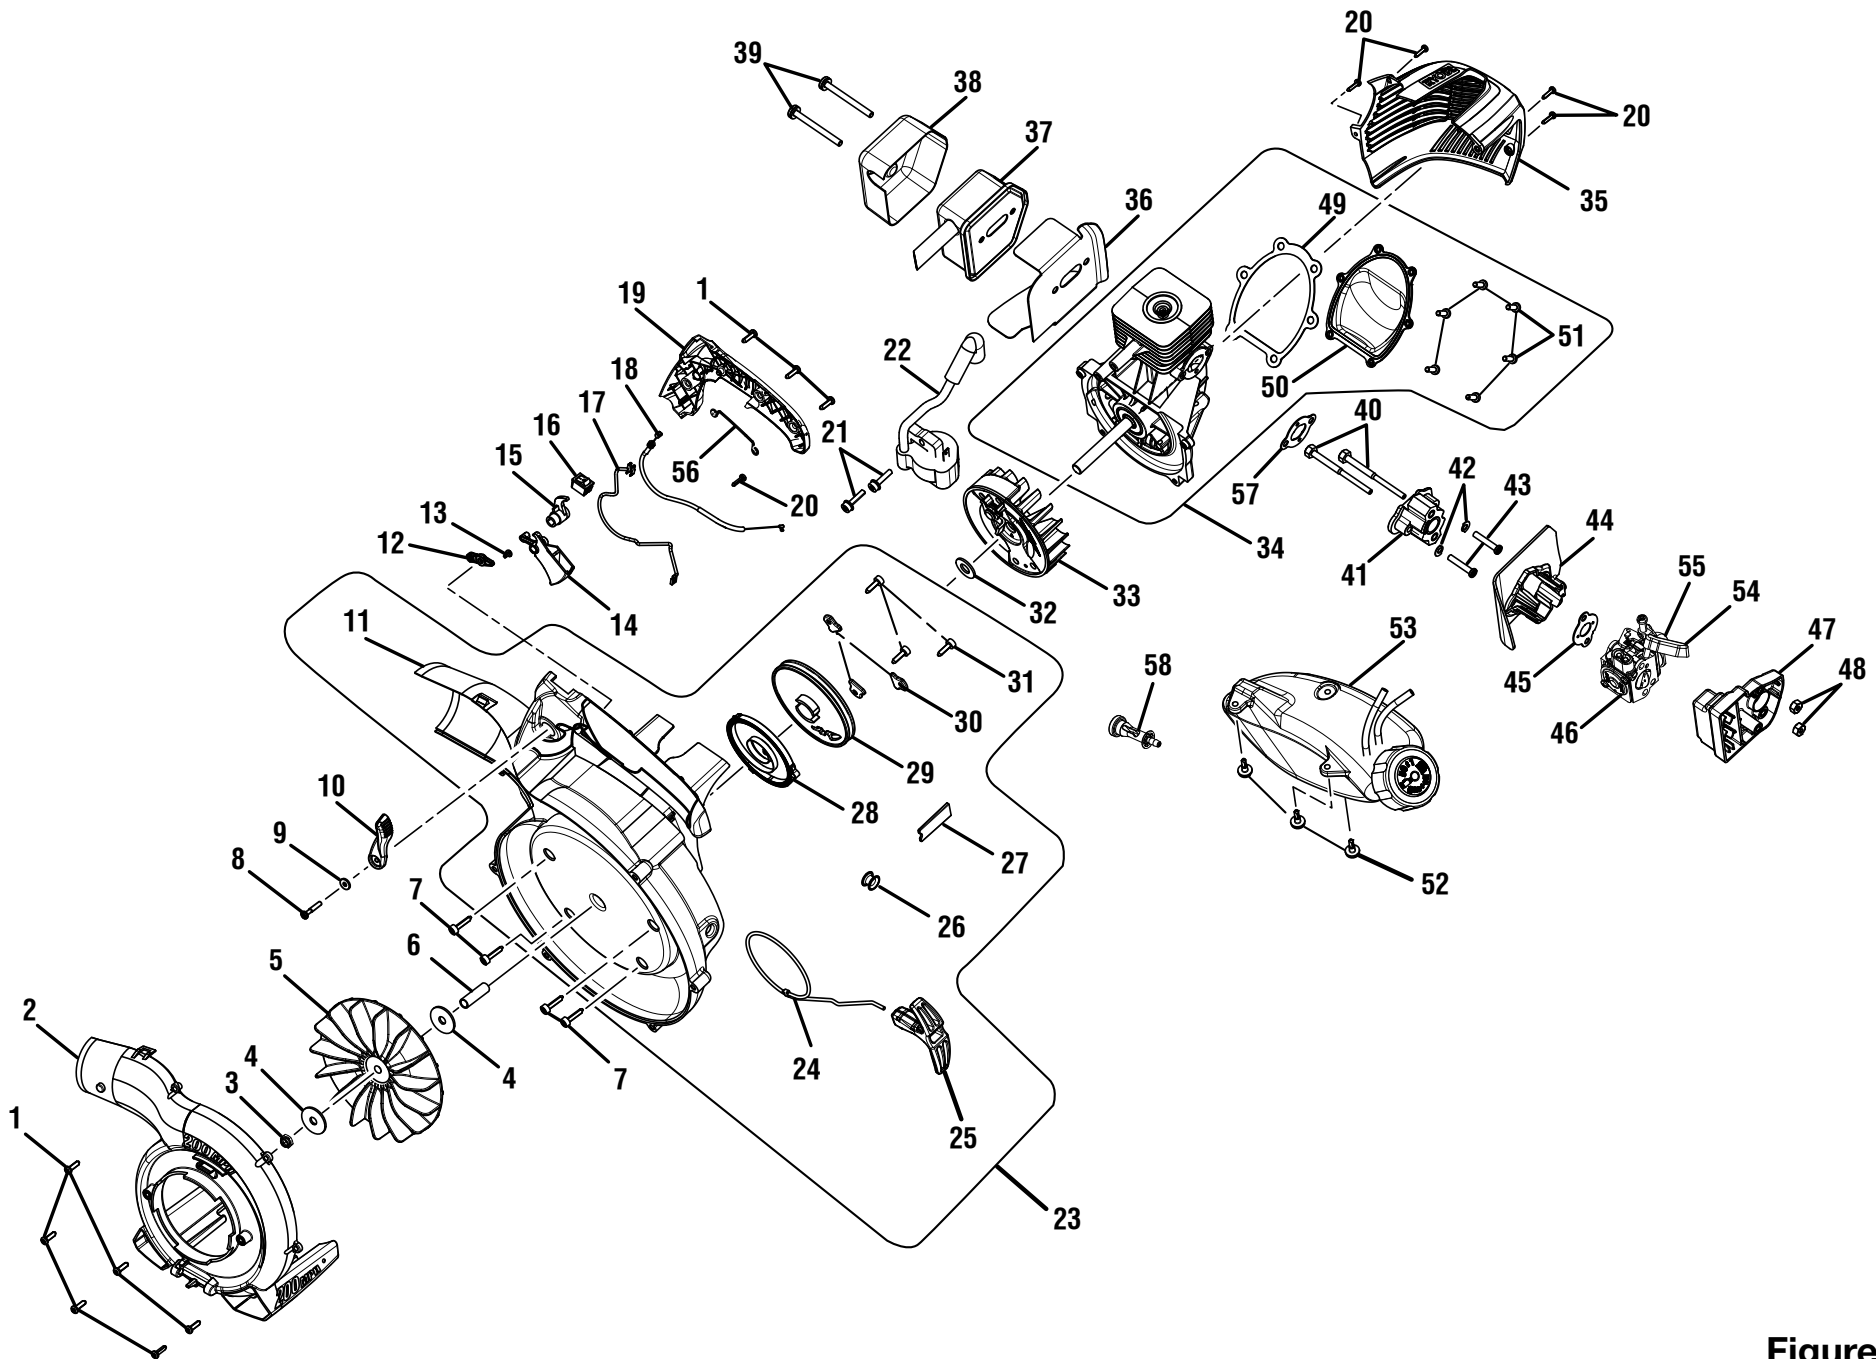

RYOBI BLOWER/VACUUM - MODEL NUMBER RY09056

Figure B

RYOBI BLOWER/VACUUM – MODEL NUMBER RY09056

The model number will be found on a label attached to the engine housing. Always mention the model number in all correspondence regarding your **BLOWER/VACUUM** or when ordering repair parts.

PARTS LIST (FIGURE B)

KEY NO.	PART NUMBER	DESCRIPTION	QTY	KEY NO.	PART NUMBER	DESCRIPTION	QTY
1	660629002	Screw (10-14 x 3/4 in. T25 Torx Pan Hd.)	9	30	638389001	Pulley Retainer	3
2	521313006	Outer Volute	1	31	660967001	Screw (M4 x 14 mm, T20 Torx Truss Hd T.F.)	3
3	660730001	Lock Nut (3/8 in.)	1	32	650017002	Washer (ID9.75 x OD20 x 1.5t)	1
4	650016001	Washer (ID9.8 x OD34.25 x 2.18t)	2	33	308811004	Flywheel Assembly	1
5	518265003	Fan	1	34	308892021	Short Block Assembly	1
6	638517001	Spacer	1	35	308461001	Engine Cover	1
7	660970001	Screw (M4 x 17 mm.,T20 Torx Soc. Hd. T.F.)	4	36	901362003	Muffler Gasket	1
8	660666001	Screw (8-14 x 25 mm.,T20 Torx Truss Hd. T.F.)	1	37	309327001	Muffler Assembly	1
9	678125001	Washer (ID 4.3 x OD12 x 1.5t)	1	38	638442009	Muffler Heat Shield	1
10	518160010	Cruise Lever	1	39	660638003	Screw (10-24 x 2-1/8 in., T20 Torx Hd.)	2
11	308981026	Lower Housing	1	40	660927007	Bolt (M5 x 0.8 mm, Soc. Hd.)	2
12	518603002	Throttle Lever	1	41	518920001	Heat Dam	1
13	661141001	Screw (M3.5 x 7.5 mm, T20 Torx Pan Hd.)	1	42	638659002	Washer (ID5 x OD10.9 x 0.5t)	2
14	521503001	Throttle Trigger	1	43	660927003	Screw (M5 x 25 mm, T20 Torx Hd.)	2
15	518602001	Trigger Lock	1	44	521505001	Baffle	1
16	760338004	Momentary Contact Switch	1	45	901552002	Heat Dam Gasket	1
17	290157002	Wire Assembly	1	46	308054034	Carburetor	1
18	270031002	Throttle Cable	1	47	521309004	Air Box Base	1
19	521501001	Handle Cover	1	48	678868001	Hex Nut (M5 x 0.8 mm)	2
20	660466001	Screw (M4 x 18 mm, T20 Torx Pan Hd.)	5	49	901550001	Crankcase Cover Gasket	1
21	660968001	Screw (M4 x 19 mm,T20 Torx Soc. Hd. T.F.)	2	50	638337005	Crankcase Cover	1
22	850108013	Ignition Module	1	51	660925003	Screw (M4 x 12 mm, T20 Torx Hd.)	6
23	308563010	Lower Housing w/Starter	1	52	660970002	Screw (M4 x 14 mm, T25 Torx Truss Hd. Shoulder)	3
24	900849012	Starter Rope (42 in.)	1	53	310752018	Fuel Tank Assembly w/Cap	1
25	525485002	Starter Grip	1	54	518824001	Choke Lever	1
26	638088004	Eyelet	1	55	561635001	Primer Bulb	1
27	521535001	Shield	1	56	290469001	Ground Wire Kit	1
28	638033001	Spring & Container	1	57	901551001	Intake Gasket	1
29	521316001	Starter Pulley	1	58	310976001	Fuel Filter	1