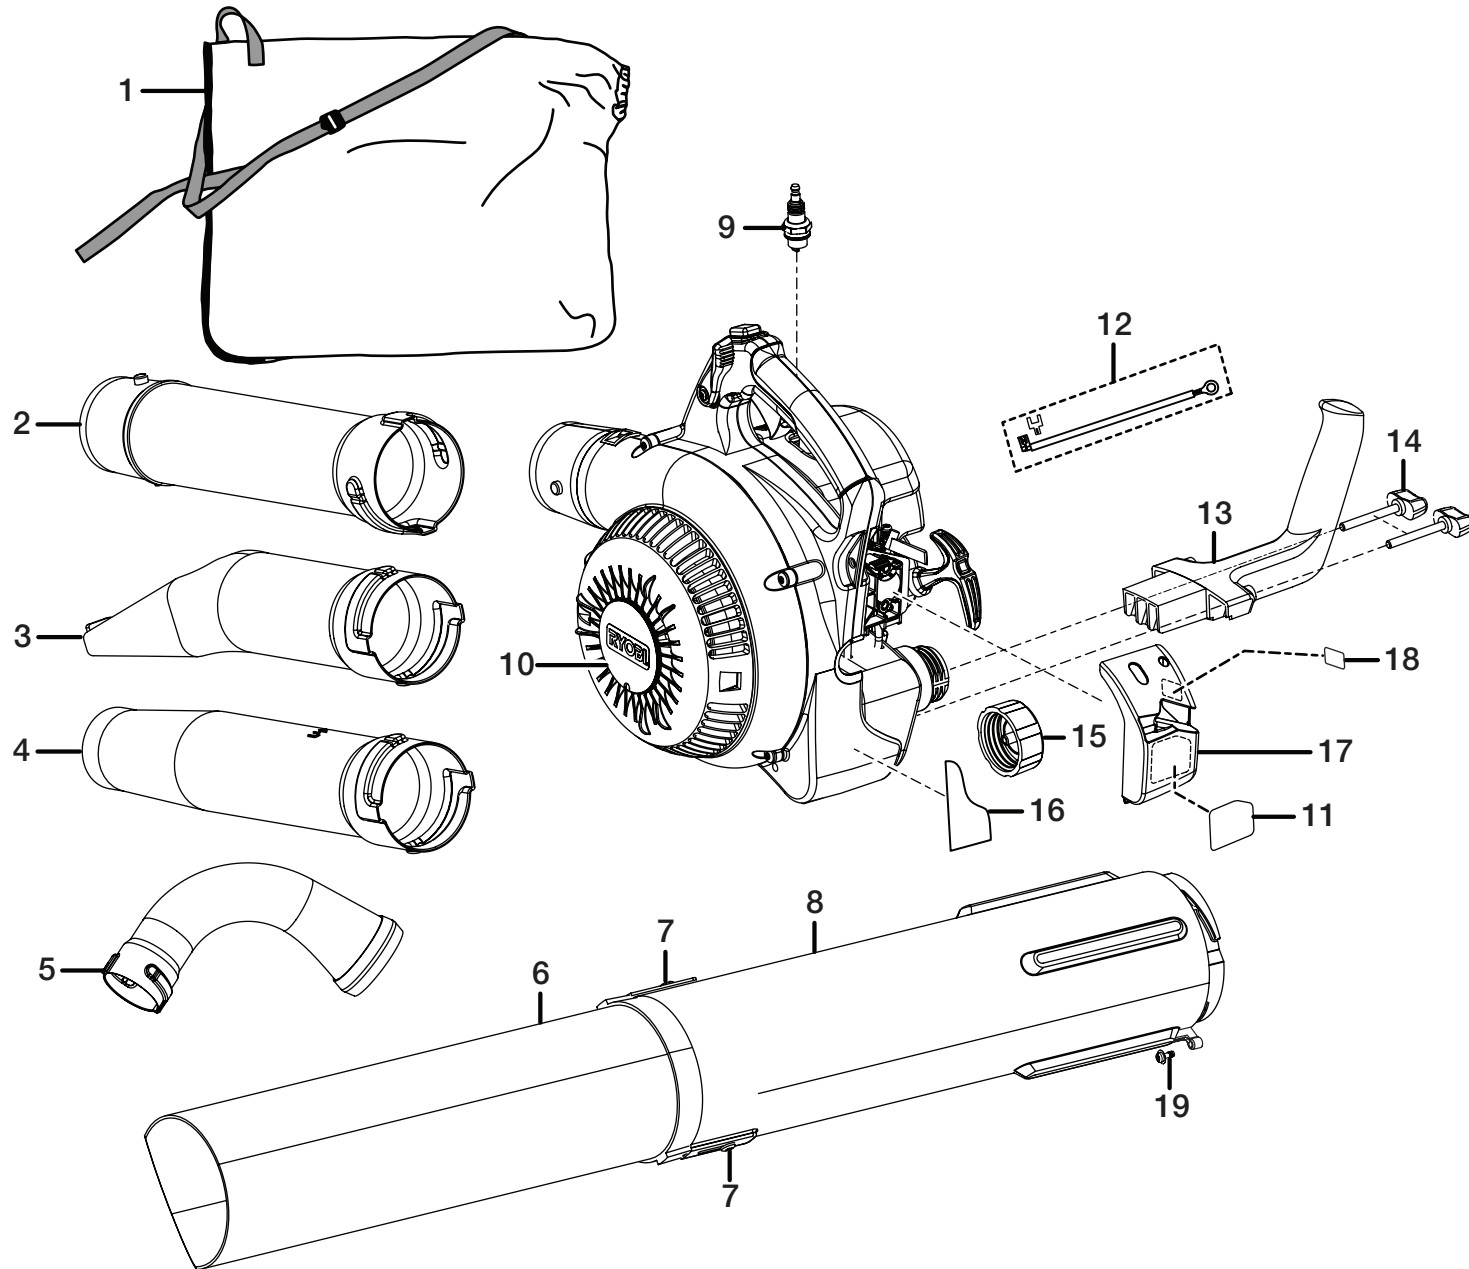

RYOBI BLOWER/VACUUM - MODEL NUMBERS RY08554 AND RY09907

Figure A

RYOBI BLOWER/VACUUM – MODEL NUMBERS RY08554 AND RY09907

The model number will be found on a plate attached to the engine housing. Always mention the model number in all correspondence regarding your **BLOWER/VACUUM** or when ordering repair parts.

PARTS LIST (FIGURE A)

| KEY NO. | PART NUMBER | DESCRIPTION | QTY |
|------------|----------------------|--|-----|
| 1 | 900960002 | Vacuum Bag w/Shoulder Strap | 1 |
| 2 | 570543001 | Upper Blower Tube | 1 |
| 3 | 580613001 | High Velocity Nozzle w/ Leaf Scraper..... | 1 |
| 4 | 570564001 | Sweeper Nozzle | 1 |
| 5 | 570563001 | Vacuum Bag Adaptor..... | 1 |
| 6 | 570562001 | Lower Vacuum Tube | 1 |
| 7 | 660621001 | Vacuum Tube Screw (10-14 x 1/2 in.)..... | 2 |
| 8 | 570561003 | Upper Vacuum Tube | 1 |
| 9 | 870170001 | Spark Plug (Champion RCJ4)..... | 1 |
| 10 | 940627001 | Vacuum Door Label | 1 |
| 11 | 940734035 | Starting Label..... | 1 |
| 12 | 290294001 | Ground Wire Kit | 1 |
| 13 | 518180001 | Vacuum Handle..... | 1 |
| 14 | 518273001 | Vacuum Handle Knob | 2 |
| 15 | 300758006 | Fuel Cap Assembly..... | 1 |
| 16 | 940627005 | Warning Label | 1 |
| 17 | 308649002 | Air Filter Cover (Incl. part nos. 11 and 18) | 1 |
| 18 | 940647032 | Choke Label..... | 1 |
| 19 | 310221001 | Screw (M5 x 14 mm)..... | 1 |
| | 987000308 | Operator's Manual (960641002) | 1 |
| | 11-18-08 (REV:02) | | |

Figure C

PARTS LIST (FIGURE C)

| KEY NO. | PART NUMBER | DESCRIPTION | QTY |
|---------|-------------|----------------------|-----|
| 1 | 690691001 | Circlip Pin | 2 |
| 2 | 690687001 | Washer | 2 |
| 3 | 690690001 | Piston Ring | 2 |
| 4 | 690686002 | Needle Bearing | 1 |
| 5 | 640573003 | Piston | 1 |
| 6 | 620301001 | Piston Pin | 1 |