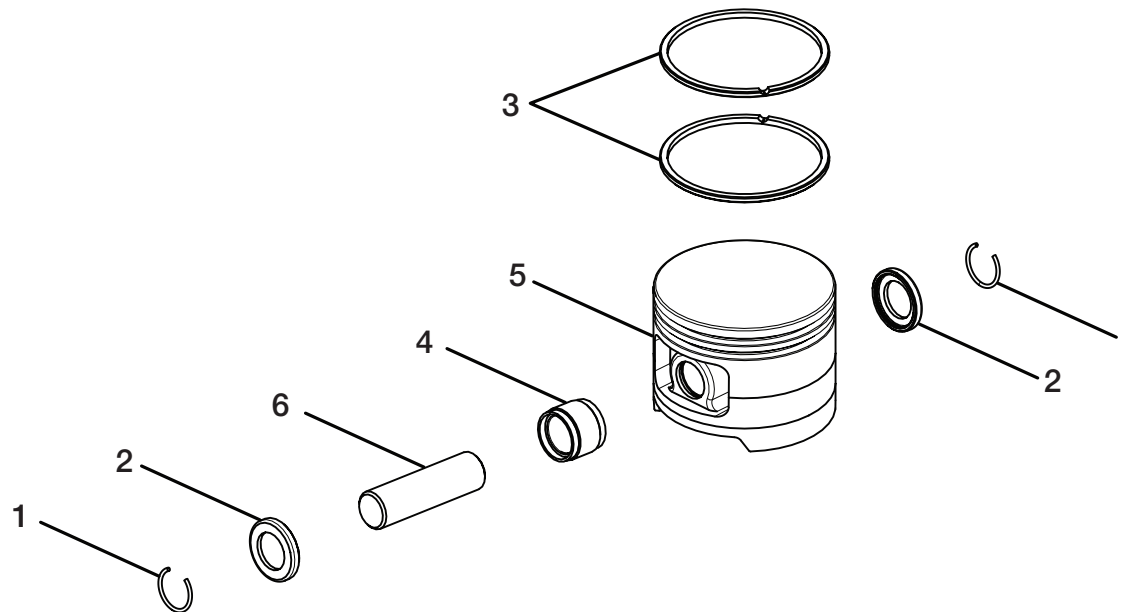

RYOBI BLOWER/VACUUM – MODEL NUMBERS RY08554 AND RY09907

The model number will be found on a plate attached to the engine housing. Always mention the model number in all correspondence regarding your **BLOWER/VACUUM** or when ordering repair parts.

Figure C

PARTS LIST (FIGURE C)

| KEY NO. | PART NUMBER | DESCRIPTION | QTY |
|---------|-------------|----------------------|-----|
| 1 | 690691001 | Circlip Pin | 2 |
| 2 | 690687001 | Washer | 2 |
| 3 | 690690001 | Piston Ring | 2 |
| 4 | 690686002 | Needle Bearing | 1 |
| 5 | 640573003 | Piston | 1 |
| 6 | 620301001 | Piston Pin | 1 |