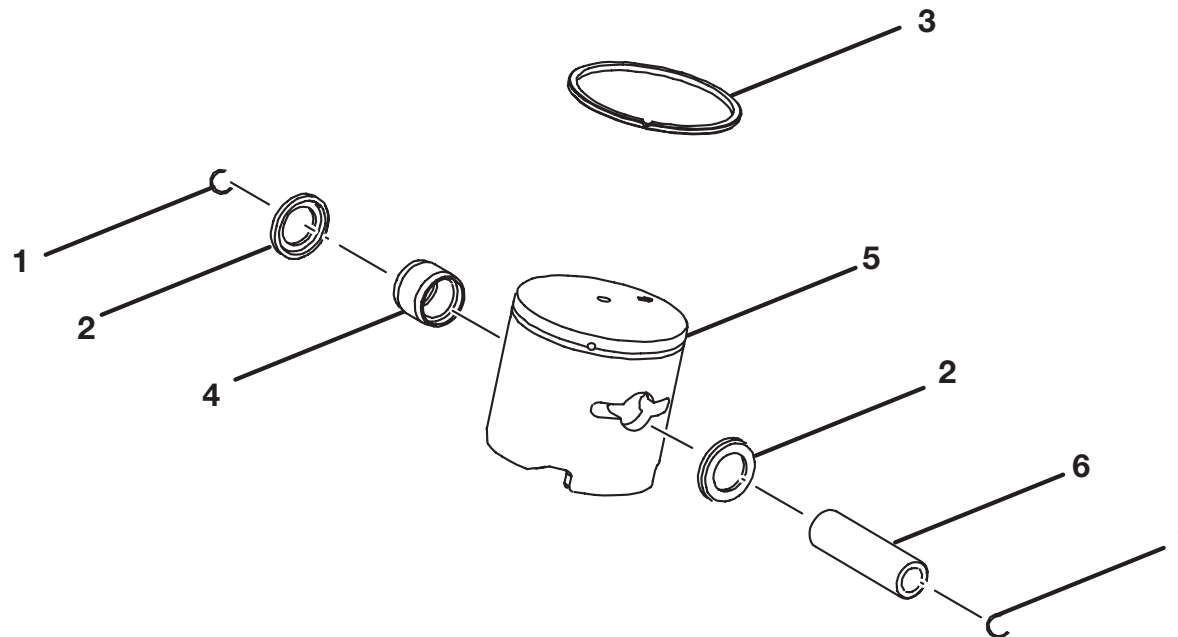

* STANDARD HARDWARE ITEM – MAY BE PURCHASED LOCALLY

RYOBI BLOWER/VACUUM – MODEL NUMBERS RY08548 AND RY09903

The model number will be found on a plate attached to the starter housing. Always mention the model number in all correspondence regarding your **BLOWER/VACUUM** or when ordering repair parts.

Figure B

PARTS LIST (FIGURE B)

KEY NO.	PART NUMBER	DESCRIPTION	QTY
1	690691001	Circlip Pin	2
2	690687001	Washer	2
3	690161002	Piston Ring	1
4	690686002	Needle Bearing	1
5	640920002	Piston	1
6	620301001	Piston Pin	1