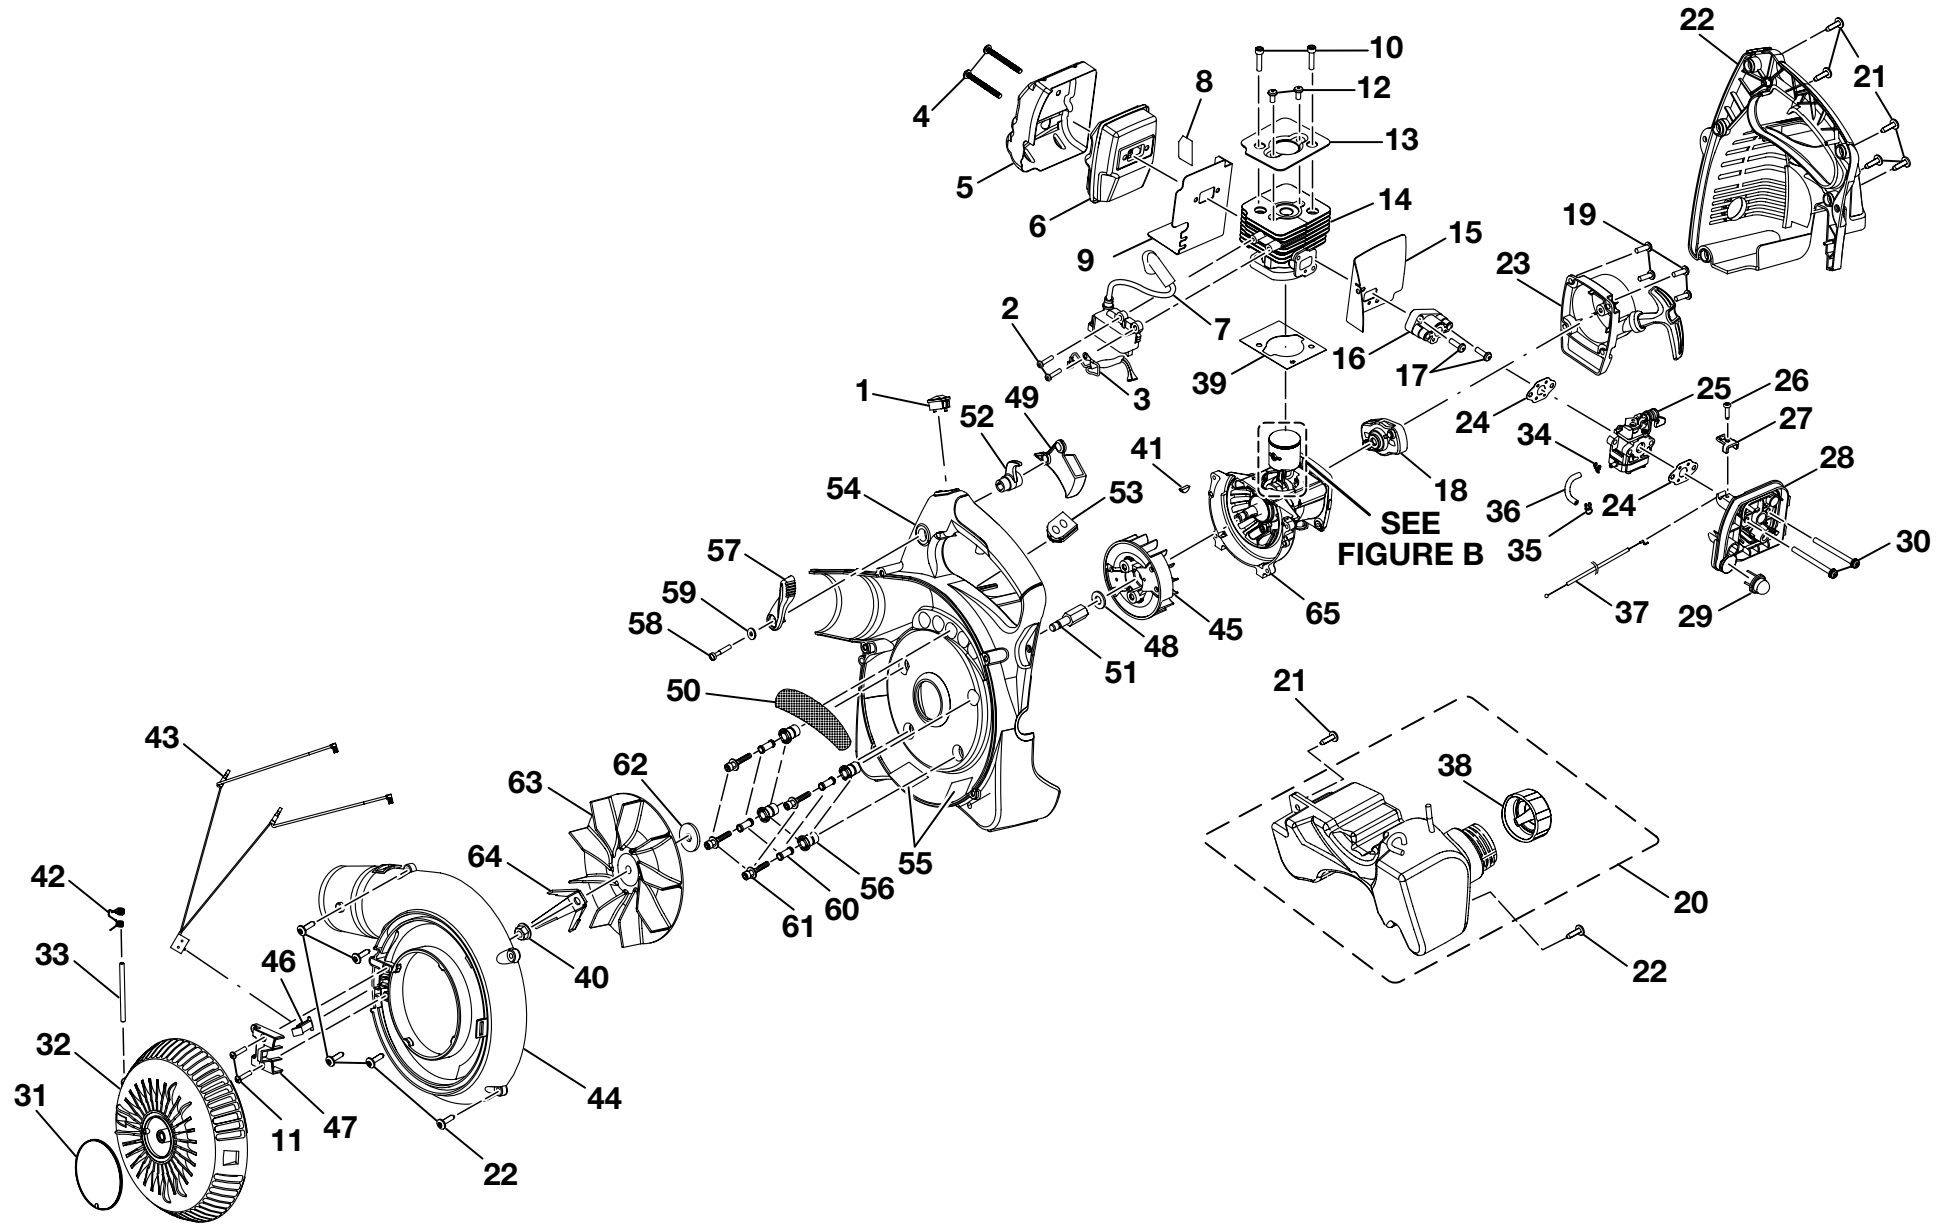

RYOBI BLOWER/VACUUM - MODEL NUMBERS RY08548 AND RY09903

Figure A

RYOBI BLOWER/VACUUM – MODEL NUMBERS RY08548 AND RY09903

The model number will be found on a plate attached to the starter housing. Always mention the model number in all correspondence regarding your **BLOWER/VACUUM** or when ordering repair parts.

PARTS LIST (FIGURE A)

KEY NO.	PART NUMBER	DESCRIPTION	QTY	KEY NO.	PART NUMBER	DESCRIPTION	QTY
1	760363003	Switch.....	1	34	690700001	Hose Clip (Id 4.9).....	1
2	660349001	* Screw (M4 X 22 mm).....	2	35	690699001	Hose Clip (Id 2.9).....	2
3	290702001	Lead Assembly.....	1	36	570574001	Rubber Tubing.....	1
4	660347001	* Screw (M5 X 50 mm).....	2	37	308209001	Cable Assembly.....	1
5	638027001	Heat Shield.....	1	38	300758006	Fuel Cap Assembly.....	1
6	300748016	Muffler Assembly.....	1	39	900709001	Cylinder Gasket.....	1
7	290178008	Coil & Boot Assembly.....	1	40	678128002	Hex Nut w/Retaining Washer.....	1
8	900955003	Heat Shield.....	1	41	690688001	Woodruff Key (S43C).....	1
9	638183001	Gasket Muffler.....	1	42	678117001	Vacuum Door Hinge Spring.....	1
10	660342001	* Screw (M5 X 22 mm).....	2	43	870166001	Vacuum Door Kill Switch.....	1
11	660665001	* Screw (M14 X 16.3 mm).....	2	44	518266001	Outer Volute Housing.....	1
12	660351002	* Screw & Washer (M5 X 10 mm).....	2	45	640574001	Fly-wheel Assembly.....	1
13	630002021	Cylinder Plate.....	1	46	518254001	Kill Switch Activator Lever.....	1
14	640570016	Cylinder.....	1	47	518170001	Vacuum Door Hinge.....	1
15	900711006	Insulator Gasket.....	1	48	678171002	Washer (2 mm).....	1
16	518329001	Insulator.....	1	49	518255001	Trigger.....	1
17	660344003	* Screw & Washer (M5 X 22 mm).....	2	50	638179001	Wire Mesh.....	1
18	308004001	Pulley Assembly.....	1	51	308068002	Crank Shaft Extension.....	1
19	660351001	* Screw (M5 X 16 mm).....	4	52	518150001	Trigger Lock.....	1
20	308342005	Fuel Tank Assembly (Inc. Key No. 38).....	1	53	570624001	Rubber Grommet.....	1
21	660674001	* Screw (M14 X 7/8 in.).....	12	54	518140001	Inner Volute Housing.....	1
22	518323001	Engine Shroud Housing.....	1	55	900955001	Heat Shield.....	2
23	308430001	Starter Assembly.....	1	56	570544002	Vibration Isolator.....	4
24	900711003	Carburetor Gasket.....	2	57	518160001	Cruise Control Lever.....	1
25	308428003	Carburetor (Walbro WYC-8).....	1	58	660666001	* Screw (M14 X 25 mm).....	1
26	660734001	* Screw (M4 X 16 mm Pan Hd.).....	1	59	678125001	Washer.....	1
27	638133003	Throttle Cable Clip.....	1	60	678124001	Sleeve Bushing.....	4
28	518130002	Air Box Base.....	1	61	660759002	* Screw (M5 X 8 mm Cap Hd.).....	4
29	300780002	Primer Assembly.....	1	62	678126001	Fan Spacer (Washer).....	1
30	660346001	* Screw (M5 X 60 mm).....	2	63	518265001	Blower Fan (24.5).....	1
31	518252001	Vacuum Door Cover.....	1	64	678114001	Mulcher Blade.....	1
32	518268001	Vacuum Door.....	1	65	300749004	Crankcase Assembly.....	1
33	650026002	Hinge Pin.....	1				

* STANDARD HARDWARE ITEM – MAY BE PURCHASED LOCALLY