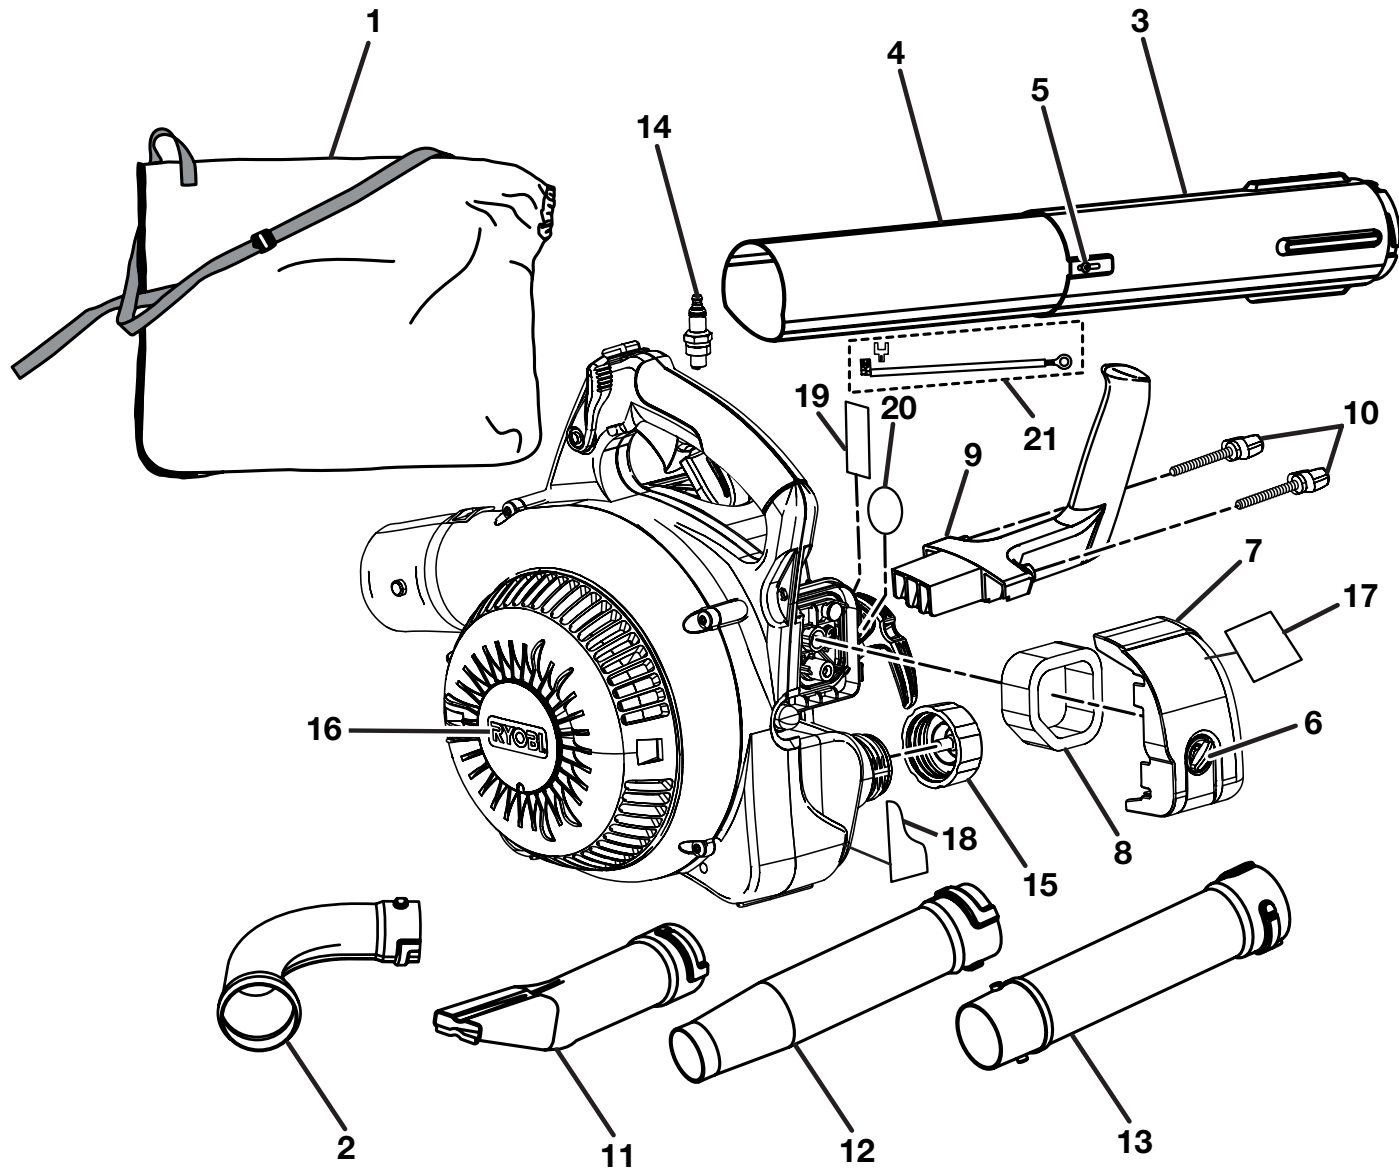

RYOBI BLOWER/VACUUM - MODEL NUMBERS RY08548 AND RY09903

RYOBI BLOWER/VACUUM – MODEL NUMBERS RY08548 AND RY09903

The model number will be found on a plate attached to the starter housing. Always mention the model number in all correspondence regarding your **BLOWER/VACUUM** or when ordering repair parts.

PARTS LIST

KEY NO.	PART NUMBER	DESCRIPTION	QTY
1	900960001	Vacuum Bag w/Shoulder Strap	1
2	570563001	Vacuum Bag Adaptor	1
3	570561001	Upper Vacuum Tube	1
4	570562001	Lower Vacuum Tube	1
5	660621001	Vacuum Tube Screws	2
6	590461001	Air Filter Knob	1
7	518253001	Air Filter Cover	1
8	560873001	Air Filter	1
9	518180001	Vacuum Handle	1
10	518273001	Vacuum Handle Knobs	2
11	580613001	High Velocity Nozzle w/Leaf Scraper	1
12	570564001	Sweeper Nozzle	1
13	570543001	Upper Blower Tube	1
14	870170001	* Spark Plug (Champion RCJ4)	1
15	300758006	Fuel Cap Assembly	1
16	940627001	Vacuum Door Label	1
17	940627004	Starting Instructions Label	1
18	940627005	Warning Label	1
19	940627007	Starting Label	1
20	940627006	Zip Start Label	1
21	308825001	Ground Wire Kit	1
	987000081	Operator's Manual (960968009)	
	04-25-07		
	(REV:01)		

Figure B

PARTS LIST (FIGURE B)

KEY NO.	PART NUMBER	DESCRIPTION	QTY
1	690691001	Circlip Pin	2
2	690687001	Washer	2
3	690161002	Piston Ring	1
4	690686002	Needle Bearing	1
5	640920002	Piston	1
6	620301001	Piston Pin	1