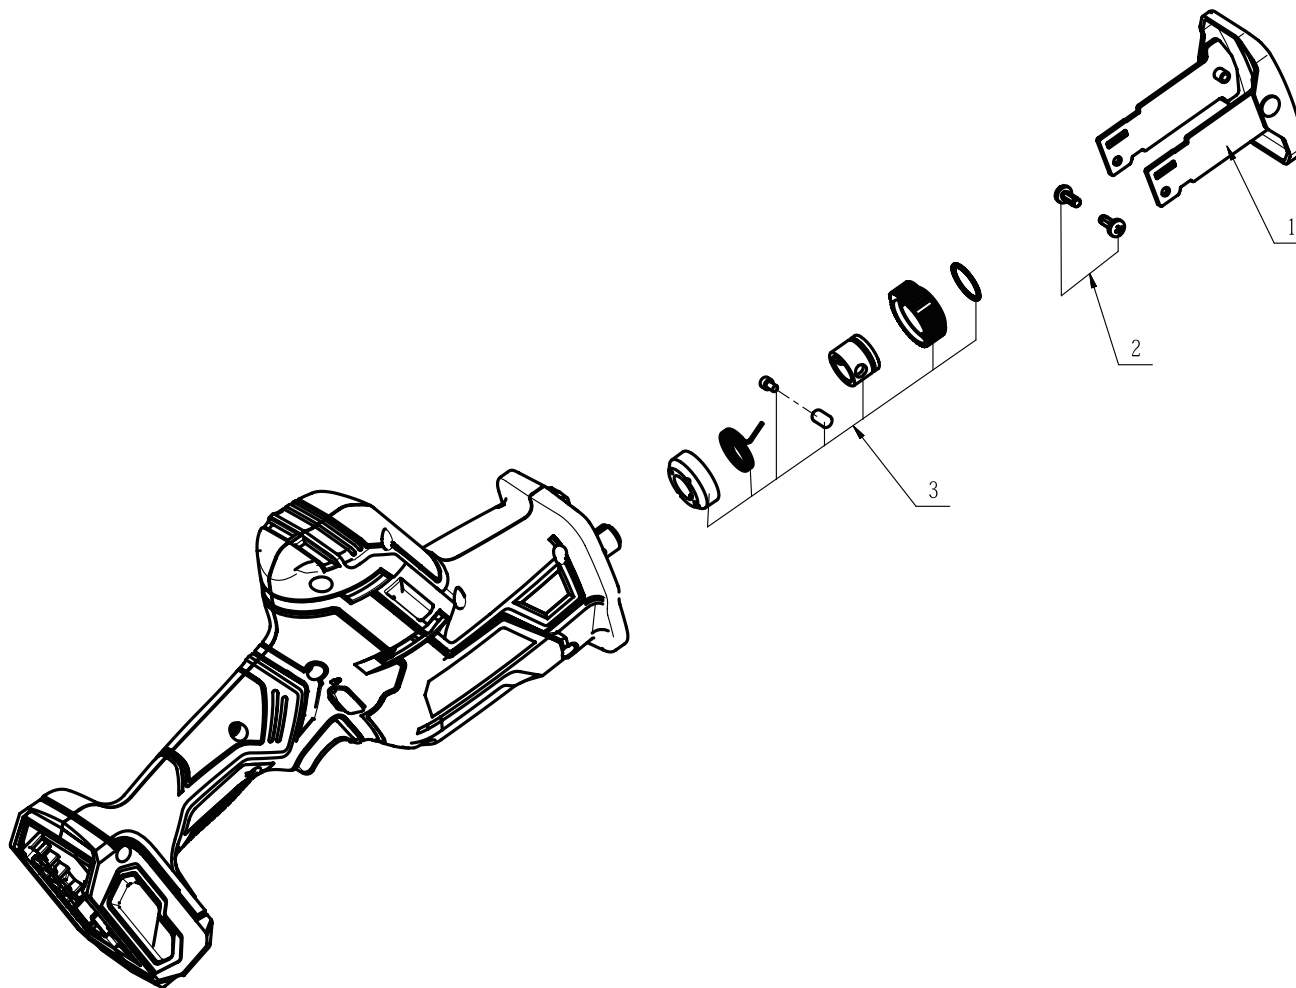

Product Description: Reciprocating Saw
Model Number: RS5825B-00
Body Number: 0780037001
Version: A
Issue Date: 2020/05/22

| No. | Product Model# | Part Number | Description | Qty |
|-----|----------------|-------------|----------------------|-----|
| 1 | RS5825B-00 | 2826815001 | Pivot Shoe | 1 |
| 2 | RS5825B-00 | 5610097003 | Thread Forming Screw | 2 |
| 3 | RS5825B-00 | 2827586001 | Quick Clamp Assembly | 1 |