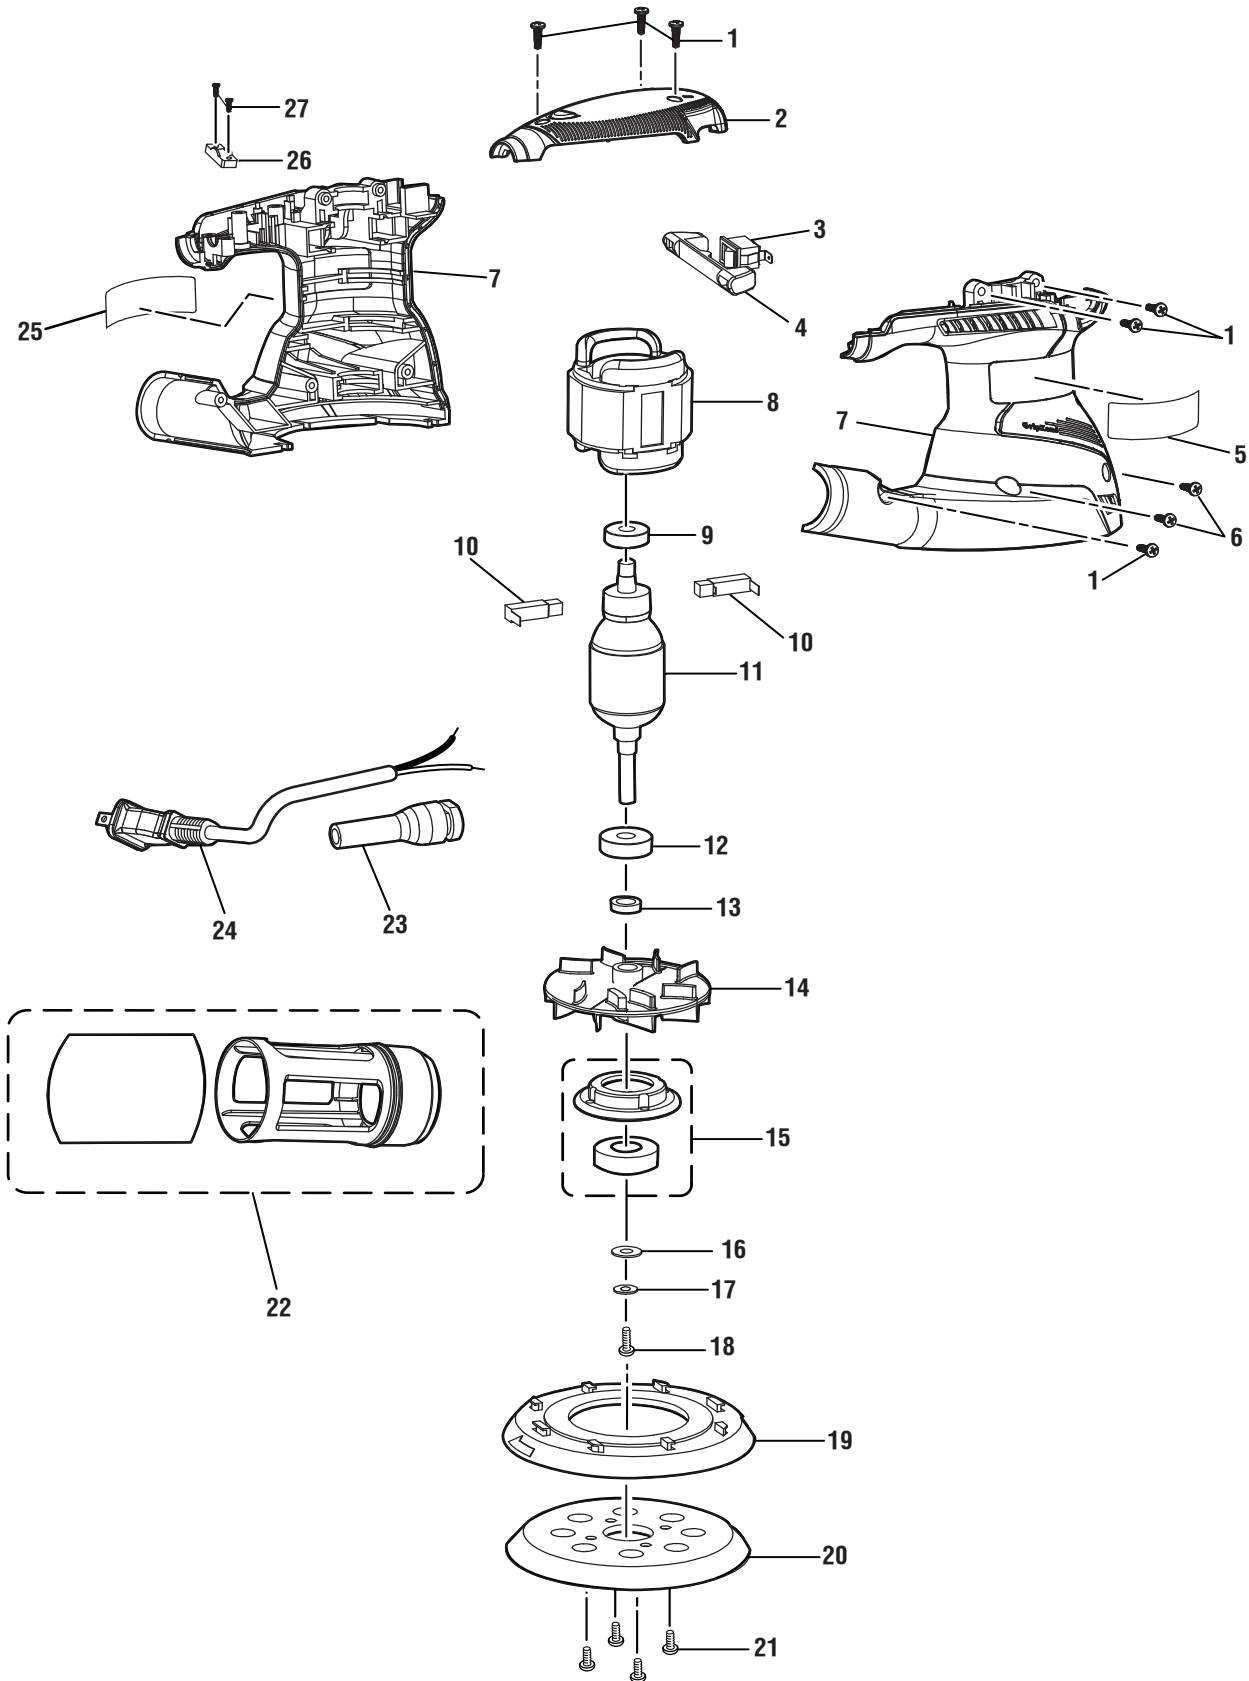

# RYOBI RANDOM ORBIT SANDER - MODEL NUMBER RS290G

**NOTE:** To avoid the possibility of alteration or damage to this product, service should be performed by your nearest Ryobi Authorized Service Center. For the service center nearest you call 1-800-525-2579.

## RYOBI RANDOM ORBIT SANDER – MODEL NUMBER RS290G

The model number will be found on a label attached to the motor housing. Always mention the model number in all correspondence regarding your **RANDOM ORBIT SANDER** or when ordering repair parts.

### PARTS LIST

KEY NO.	PART NUMBER	DESCRIPTION	QTY
1	039065005043	Screw (M4 x 16 mm) .....	6
2	039143012009	Top Cap w/Overmold .....	1
3	030155001035	Switch.....	1
4	039143012008	Switch Trigger.....	1
5	039143005010	Logo Label.....	1
6	039065005042	Screw (M4 x 20 mm) .....	2
7	039143012001	Motor Housing Assembly .....	1
8	039143005042	Field Assembly .....	1
9	039143005024	Ball Bearing (608z).....	1
10	039143005002	Brush Assembly .....	2
11	039143005041	Armature Assembly (Inc. Key Nos. 9 and 12).....	1
12	039143005026	Ball Bearing (629z).....	1
13	030157001011	Sleeve.....	1
14	030157001012	Fan.....	1
15	030157001013	Bearing Cap Assembly .....	1
16	030157001014	Washer .....	1
17	030157001015	Spring Washer .....	1
18	030157001016	Screw (M4 x 13 mm) .....	1
19	030157001017	Brake .....	1
20	030157001018	Backing Pad .....	1
21	030157001019	Screw (M5 x 6 mm) .....	4
22	039065005022	Dust Bag Assembly .....	1
23	039065005014	Bend Relief .....	1
24	039143005087	Power Cord .....	1
25	039143012010	Data Label .....	1
26	030155001021	Cord Clamp .....	1
27	039065005044	Screw (M4 x 14 mm) .....	2
	987000172	Operator's Manual (039143012012)	
	<b>NOT SHOWN:</b>		
	039143005007	80 Grit Sandpaper .....	1
	039143005008	120 Grit Sandpaper .....	1
	039143005009	220 Grit Sandpaper .....	1