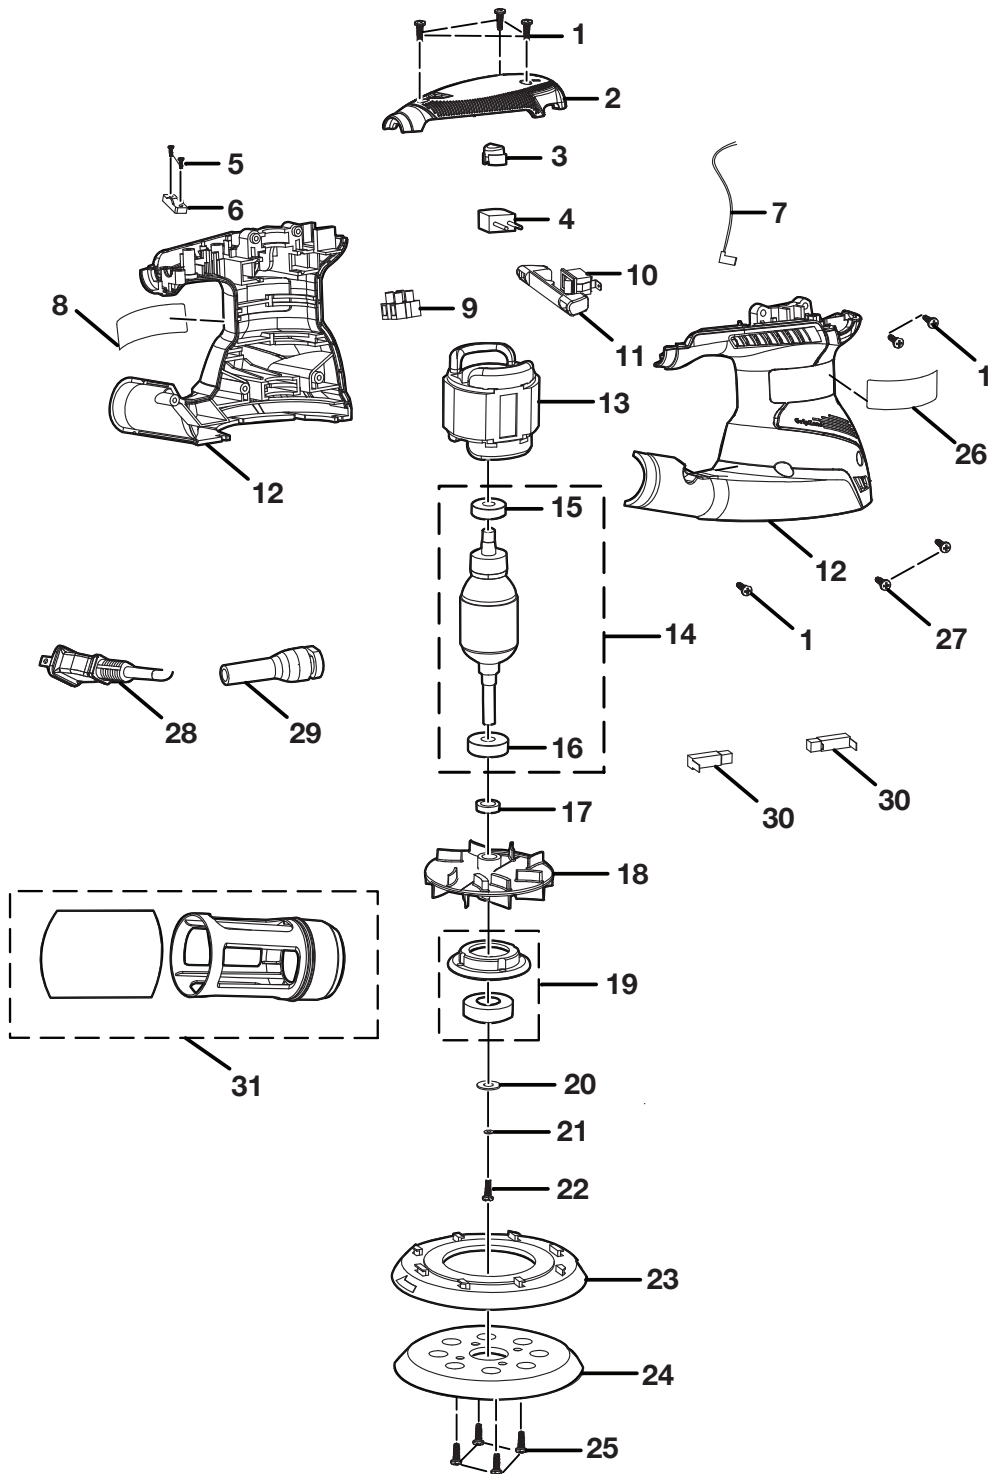

RYOBI RANDOM ORBIT SANDER – MODEL NUMBER RS290

Use this exploded view with original design prior to serial number AJ122321805

RYOBI RANDOM ORBIT SANDER – MODEL NUMBER RS290

The model number will be found on a label attached to the motor housing. Always mention the model number in all correspondence regarding your **RANDOM ORBIT SANDER** or when ordering repair parts.

PARTS LIST

Key No.	Part Number	Description	Qty.
1	039065005043	Screw (M4 x 16 mm)	6
2	039143005004	* Top Cap w/Overmold	1
3	039143005005	* Live Indicator Cover	1
4	039065005017	* Live Indicator.....	1
5	039065005044	Screw (M4 x 14 mm)	2
6	030155001021	Cord Clamp.....	1
7	039143005006	* Lead w/Terminal	1
8	039143005011	Data Label	1
9	039065005016	* Terminal Block.....	1
10	030155001035	Switch	1
11	039143005003	Switch Trigger	1
12	039143005098	Motor Housing Assembly.....	1
13	039143005040	* Field Assembly	1
14	039143005041	Armature Assembly (Inc. Key Nos. 15 and 16).....	1
15	039143005024	Ball Bearing (608Z)	1
16	039143005026	Ball Bearing (629Z)	1
17	030157001011	Sleeve.....	1
18	030157001012	Fan	1
19	030157001013	Bearing Cap Assembly.....	1
20	030157001014	Washer	1
21	030157001015	Spring Washer.....	1
22	030157001016	Screw (M4 x 10 mm)	1
23	030157001017	Brake	1
24	030157001018	Backing Pad.....	1
25	030157001019	Screw (M5 x 6 mm)	4
26	039143005010	Logo Label	1
27	039065005042	Screw (M4 x 20 mm)	2
28	039065005013	* Power Cord	1
29	039065005014	Bend Relief.....	1
30	039143005002	Brush Assembly	2
31	039065005022	Dust Bag Assembly.....	1
	987000172	Operator's Manual (039143005096)	