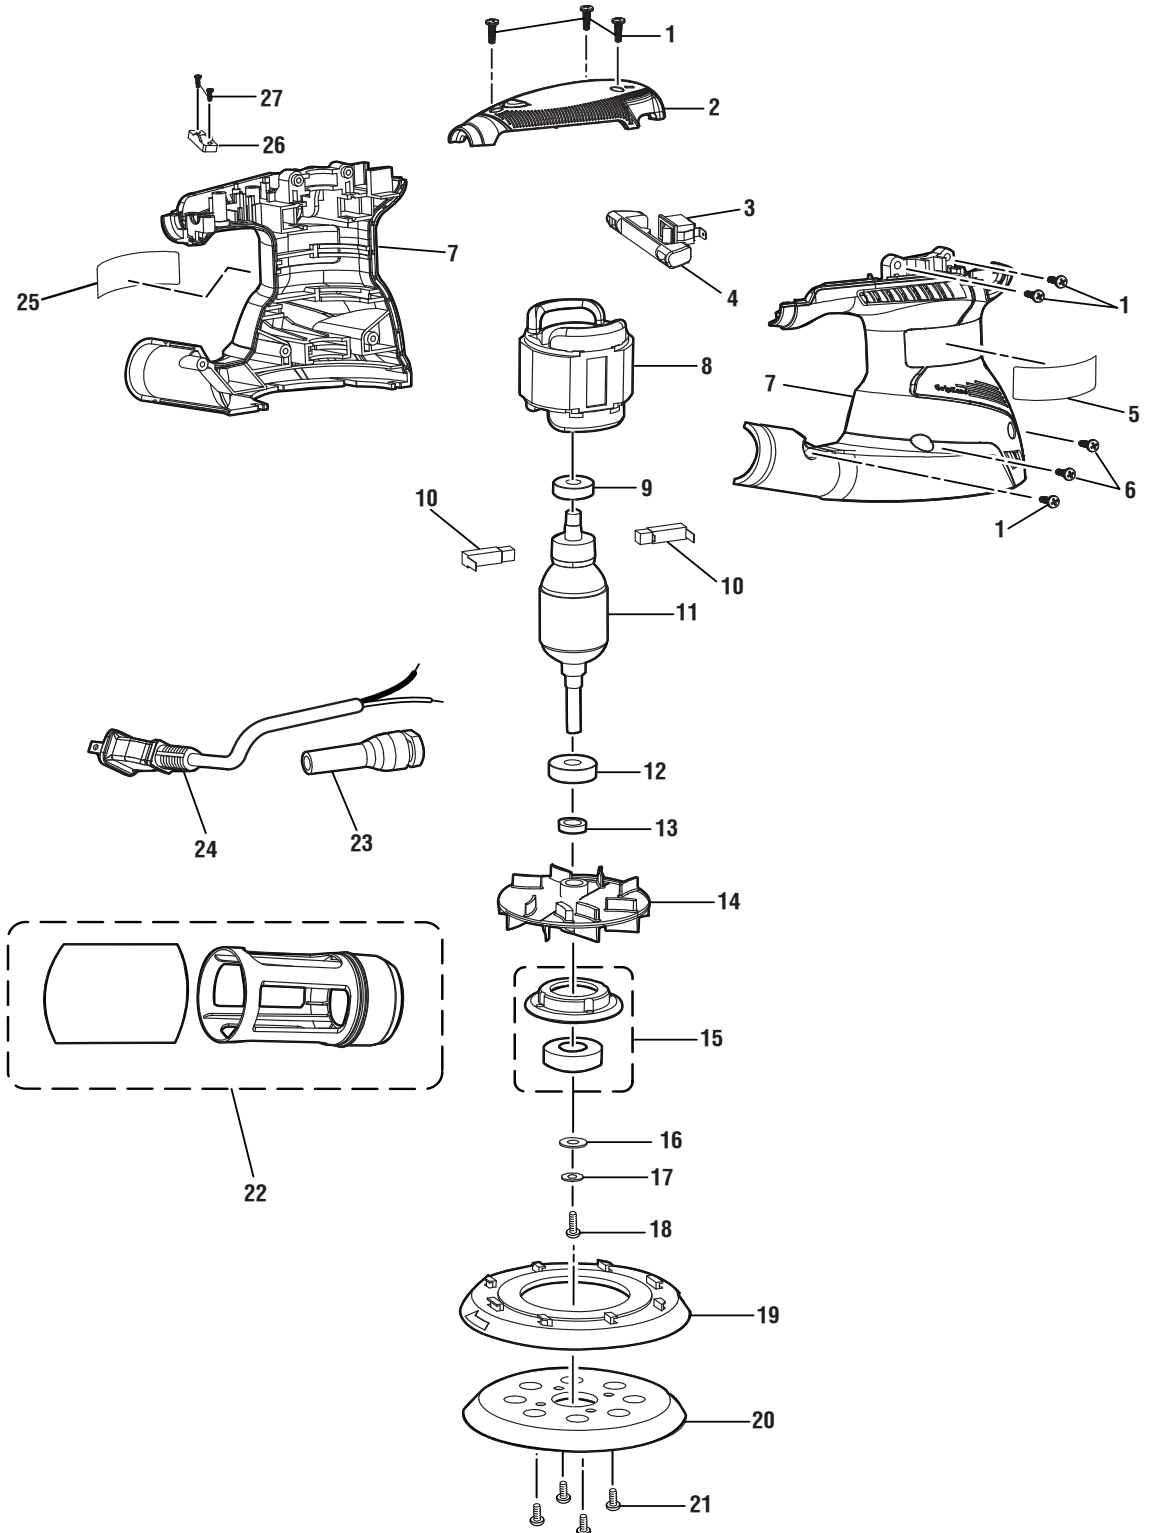

RYOBI RANDOM ORBIT SANDER – MODEL NUMBER RS290

Use this exploded view for tools after serial number AJ122321805

NOTE: To avoid the possibility of alteration or damage to this product, service should be performed by your nearest Ryobi Authorized Service Center. For the service center nearest you call 1-800-525-2579.