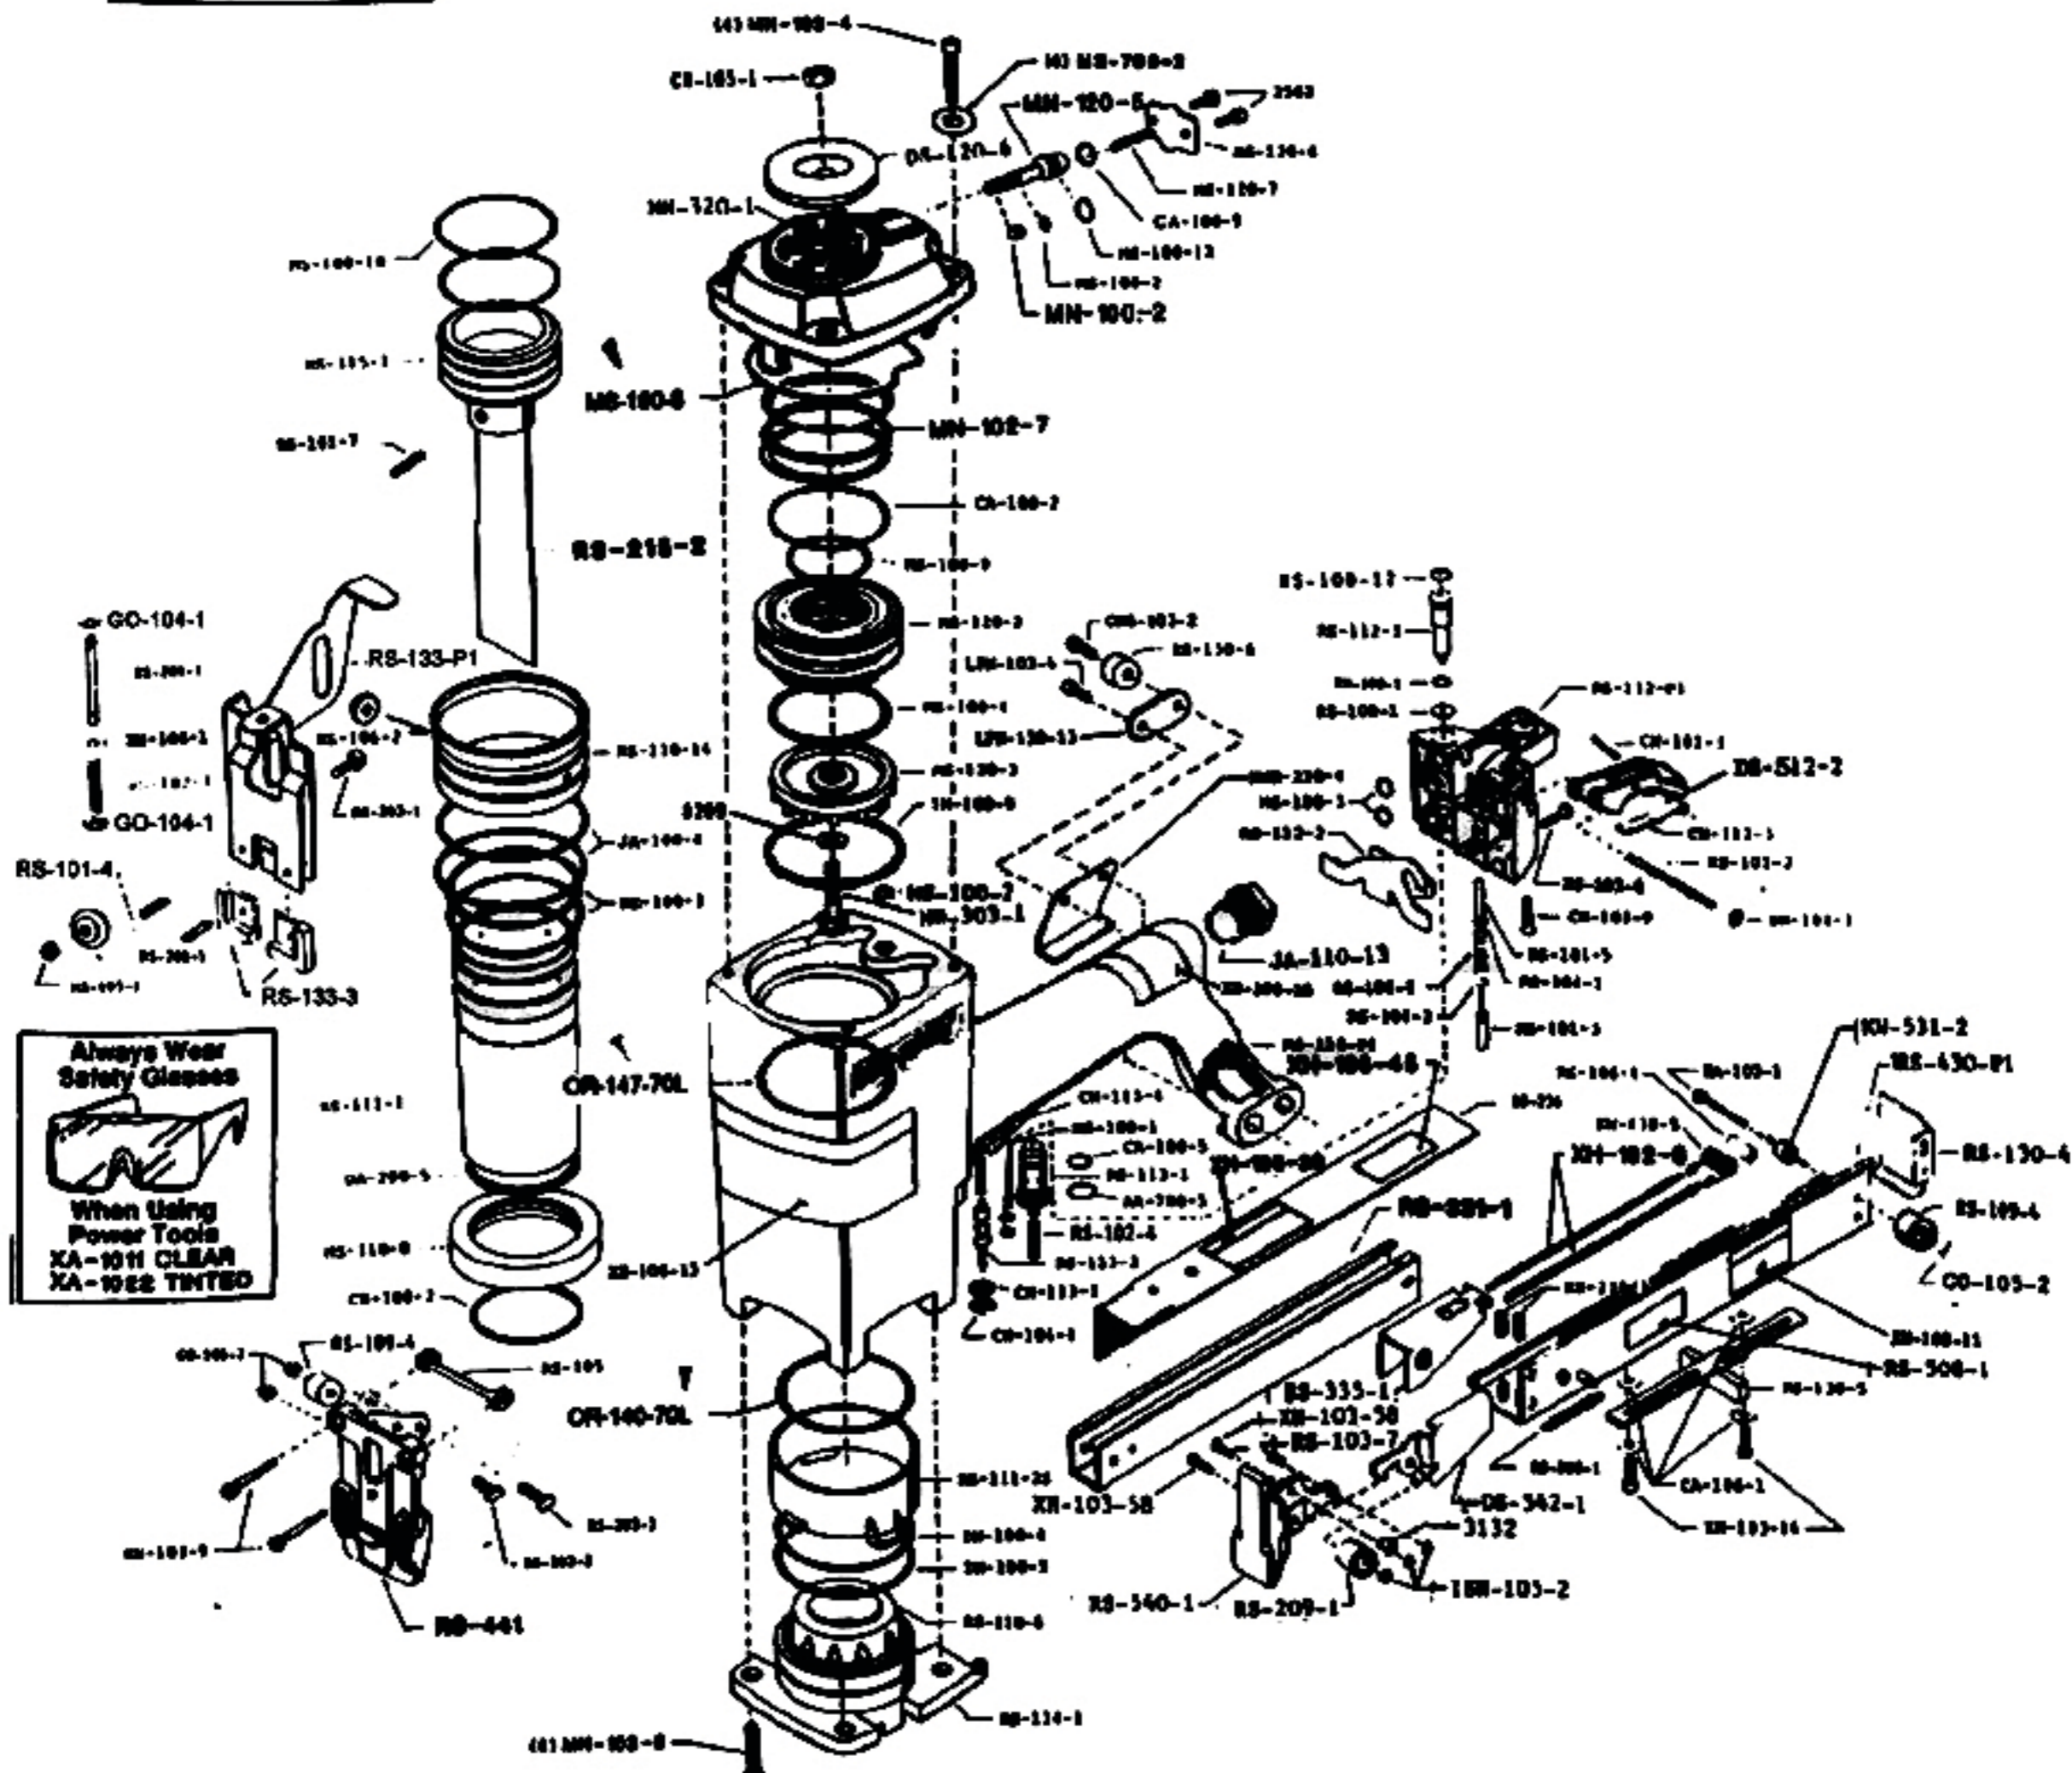

# RS-1748C

**Always Wear Safety Glasses**  
When Using Power Tools  
XA-1011 CLEAR  
XA-1022 TINTED