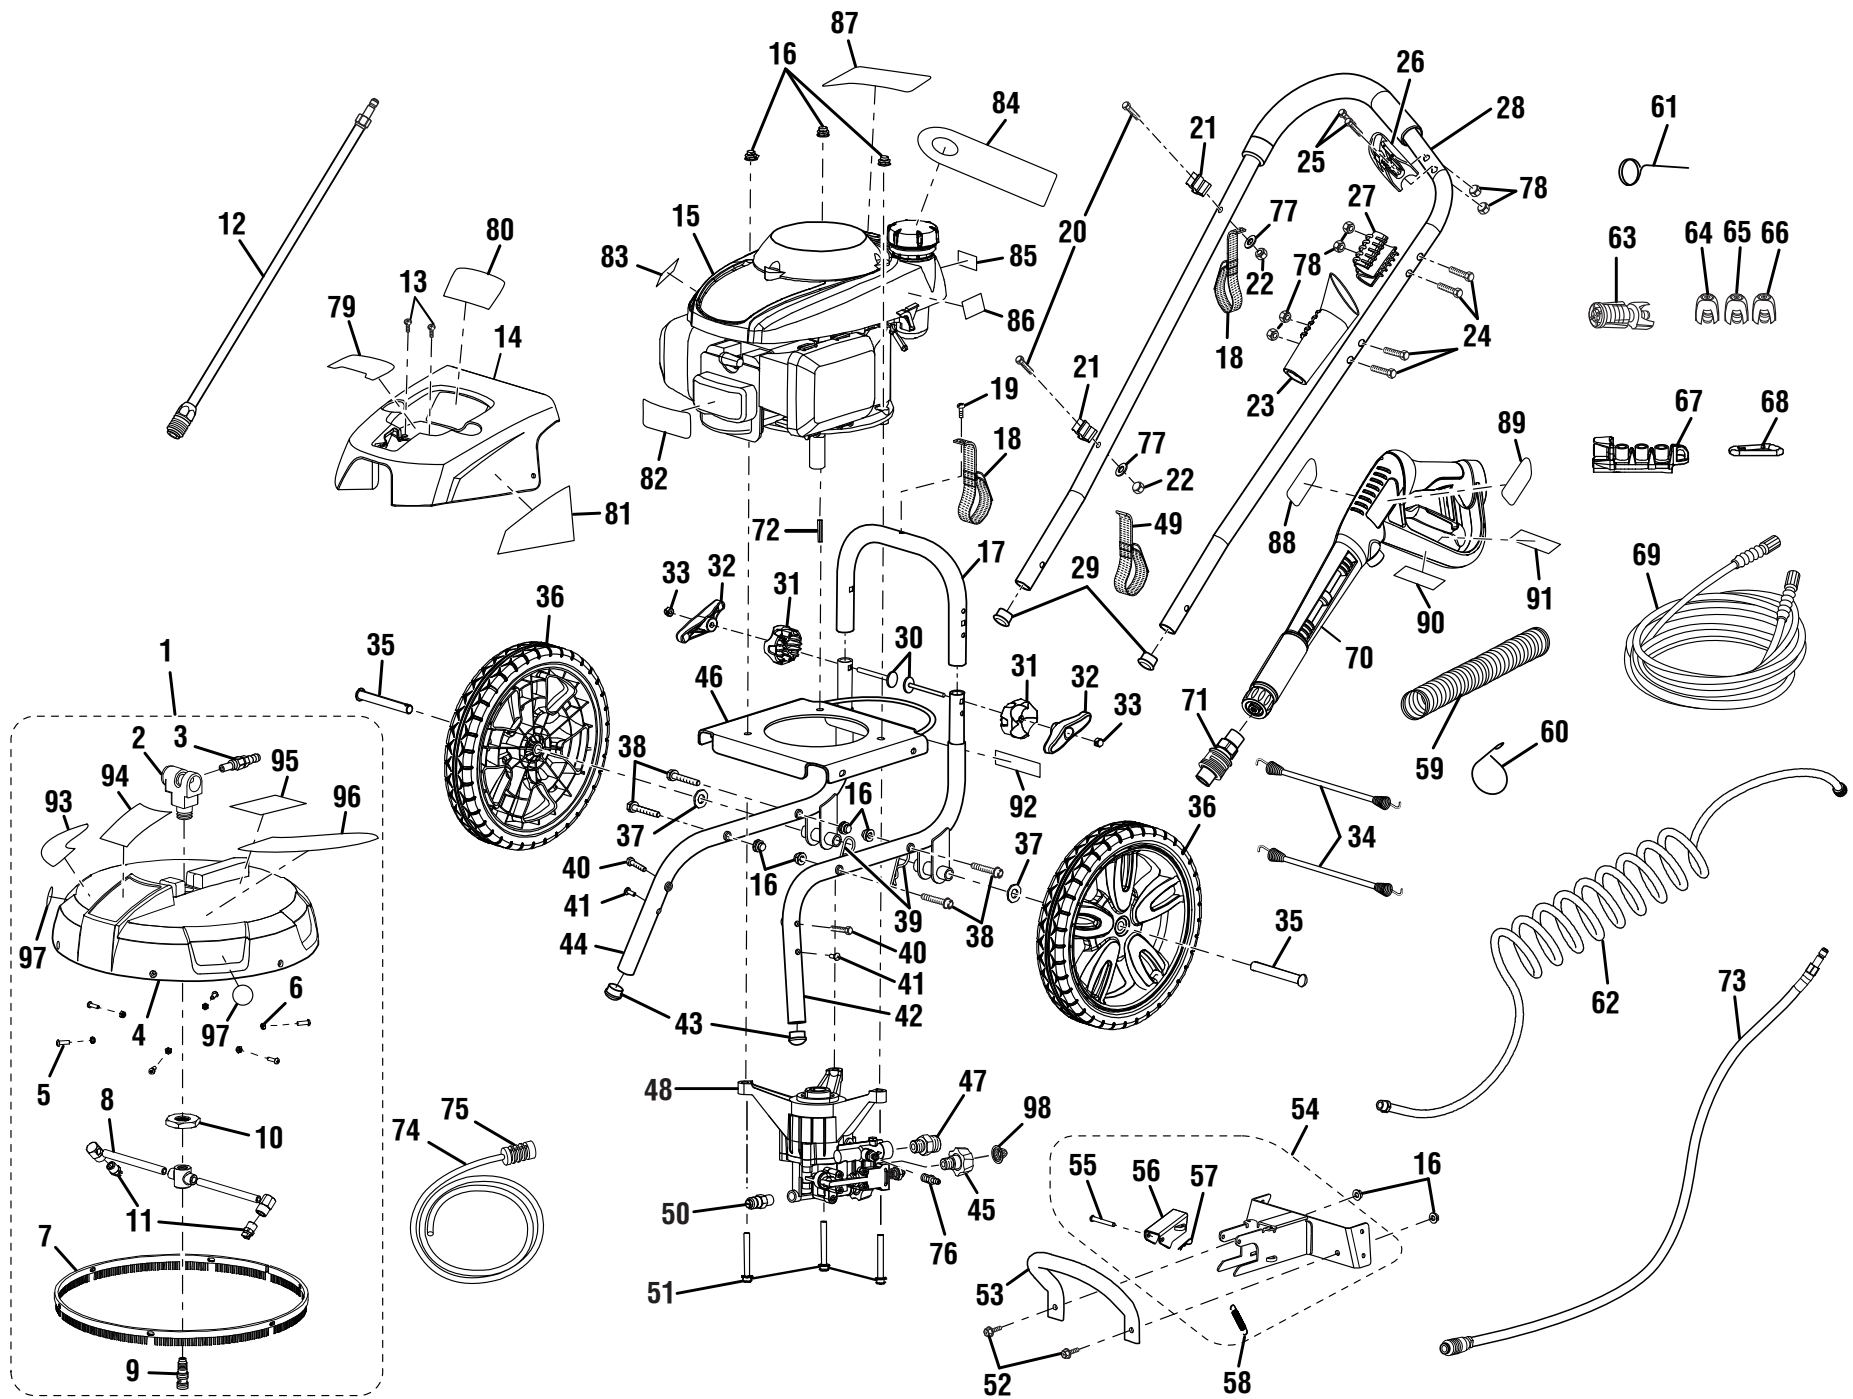

RPW2500WB

RYOBI PRESSURE WASHER – MODEL NO. RPW2500WB

The model number will be found on a plate attached to frame. Always mention the model number in all correspondence regarding your **PRESSURE WASHER** or when ordering replacement parts.

PARTS LIST

KEY NO.	PART NUMBER	DESCRIPTION	QTY.	KEY NO.	PART NUMBER	DESCRIPTION	QTY.
1	308999004	Deck Assembly (Inc. Key Nos. 2-11 and 93-97).....	1	24	660760002	Screw (1/4-20 x 45 mm, Truss Hd.).....	4
2	308998001	Deck Pivot Assembly.....	1	25	660643008	Screw (1/4-20 x 40 mm, Hex Hd.).....	2
3	678557001	1/8 Quick Connect (BSPP).....	1	26	519821001	Trigger Handle Lock.....	1
4	310709003	Deck w/Brush Assembly (Inc. Key Nos. 4-7 and 93-97).....	1	27	519820001	Upper Trigger Handle Holder.....	1
5	660976002	Bolt (M5 x 16 mm, Pan Hd.).....	6	28	310702003	Upper Handle Assembly (Inc. Key No. 29).....	1
6	678390001	Hex Nut (M5).....	6	29	518992001	Handle End Cap (25 mm).....	2
7	518752001	Deck Brush Skirt.....	1	30	661568001	Carriage Bolt (1/4-20 x 88.5 mm).....	2
8	308996003	Deck Wash Nozzle Assembly (Inc. Key Nos. 9).....	1	31	519004001	Handle Spacer.....	2
9	678546001	Trunk.....	1	32	518190001	Knob Assembly.....	2
10	678635001	Nut (M22).....	1	33	678142001	Acorn Nut (Centerlock).....	2
11	678548002	Nozzle w/015 Jet.....	2	34	308307001	Bungee Cord Assembly.....	2
12	308494015	Wand Assembly.....	1	35	620599001	Axle (D13.3 x 95).....	2
13	661569001	Screw (12-24).....	2	36	308451004	Wheel (12 in. x 2 in.).....	2
14	310710003	Front Shroud Assembly (Inc. Key Nos. 79-81).....	1	37	638275002	Washer (1/2 in.).....	2
15	Note A	Honda Engine (See Honda Engine Manual).....	1	38	661505003	Hex Bolt (M8 x 50 mm).....	4
16	678774001	Lock Nut (M8 x 1.25 mm).....	9	39	678899001	Hitch Pin.....	2
17	310708002	Frame Connector Assembly (Inc. Key Nos. 18, 19).....	1	40	661570001	Screw (1/4-20 x 37 mm, T-30 Torx Flat Hd.).....	2
18	308652002	Hose Storage Strap.....	2	41	660760003	Screw (T-30 Torx, 1/4-20, Truss Hd. Shoulder).....	2
19	660733003	Screw (12-14 x 1/2 in., Pan Hd.).....	1	42	310703002	Left Frame Assembly (Incl. Key No. 43).....	1
20	660938004	Bolt (M5 x 40 mm).....	2	43	518993001	Frame End Cap.....	2
21	678632001	Spring Clip.....	2	44	310704002	Right Frame Assembly (Incl. Key No. 43).....	1
22	678390001	Lock Nut (M5).....	2	45	308861003	Inlet Tube.....	1
23	519002001	Lower Trigger Handle Holder.....	1	46	638385007	Engine Plate.....	1
				47	308862003	Outlet Tube.....	1
				48	308653006	Pump.....	1

NOTE A: Techtronic Industries North America, Inc., will not provide engines as replacement parts. Engines are covered through the engine manufacturer's warranty. Consult the accompanying engine manual or contact our service department for assistance.

WARNING:

To avoid possible personal injury or equipment damage, a registered electrician or an authorized service representative should perform installation and all service. Under no circumstances should an unqualified person attempt to wire into a utility circuit.