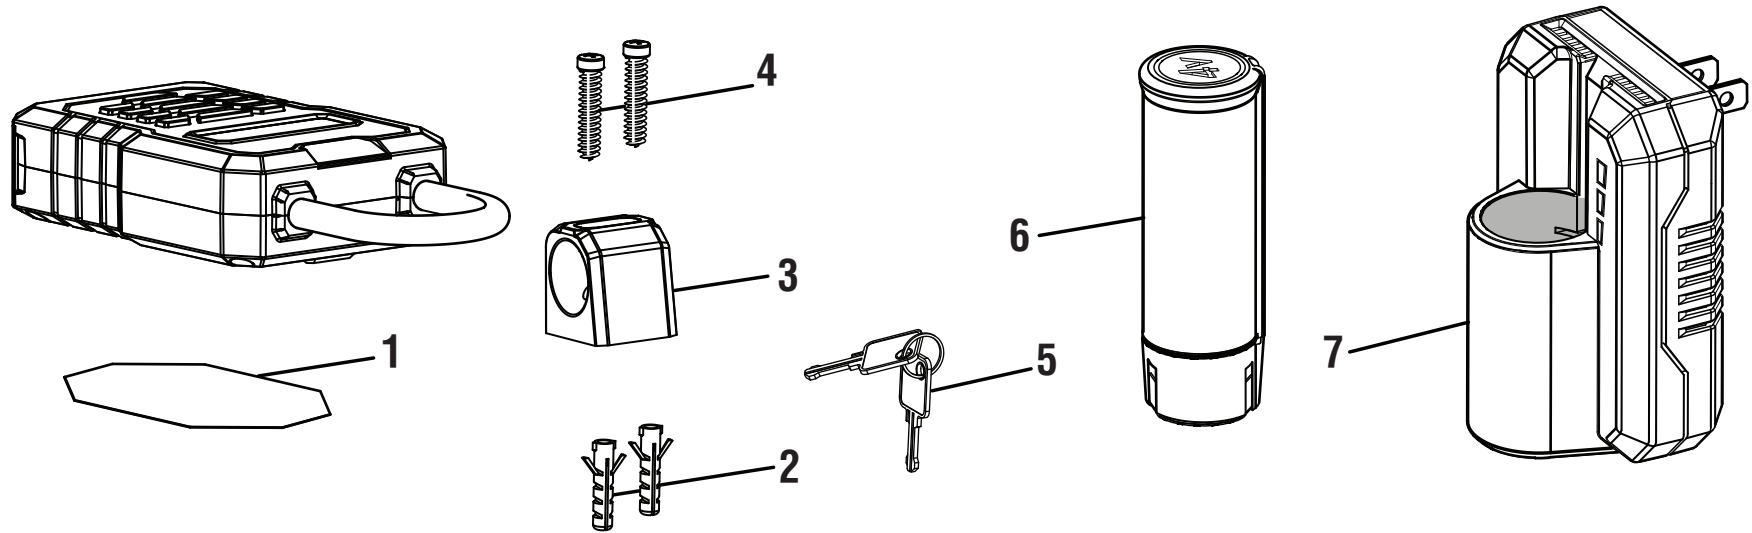

## RYOBI 4 VOLT DIGITAL KEY LOCK BOX – MODEL NO. RP4310

The model number will be found on the key lock box. Always mention the model number in all correspondence regarding your **DIGITAL KEY LOCK BOX** or when ordering replacement parts.

KEY NO.	PART NUMBER	DESCRIPTION	QTY.
1	83-410-001R00	Data Label.....	1
2	67-215-001R000	Wall Anchor.....	2
3	52-410-008R000	Mounting Bracket.....	1
4	51-110-225R000	Screw (M5 x 9 mm).....	2
5	52-410-KEYR801	Key, Silver 801.....	2
6	130166003	Battery Pack (AP4001, 4 Volt Li-ion).....	1
7	140129002	Charger (AP4700, 4 Volt Li-ion).....	1
	52-410-KEYR802	Key, Silver 802	
	52-410-KEYR803	Key, Silver 803	
	52-410-KEYR804	Key, Silver 804	
	52-410-KEYR805	Key, Silver 805	
	52-410-KEYR806	Key, Silver 806	
	52-410-KEYR807	Key, Silver 807	
	52-410-KEYR808	Key, Silver 808	
	52-410-KEYR809	Key, Silver 809	
	52-410-KEYR811	Key, Silver 811	
	52-410-KEYR813	Key, Silver 813	

KEY NO.	PART NUMBER	DESCRIPTION	QTY.
	52-410-KEYR814	Key, Silver 814	
	52-410-KEYR815	Key, Silver 815	
	52-410-KEYR816	Key, Silver 816	
	52-410-KEYR817	Key, Silver 817	
	52-410-KEYR818	Key, Silver 818	
	52-410-KEYR819	Key, Silver 819	
	52-410-KEYR820	Key, Silver 820	
<b>NOT SHOWN:</b>			
	987000662	Operator's Manual.....	1
	11-18-10 (REV:02)		