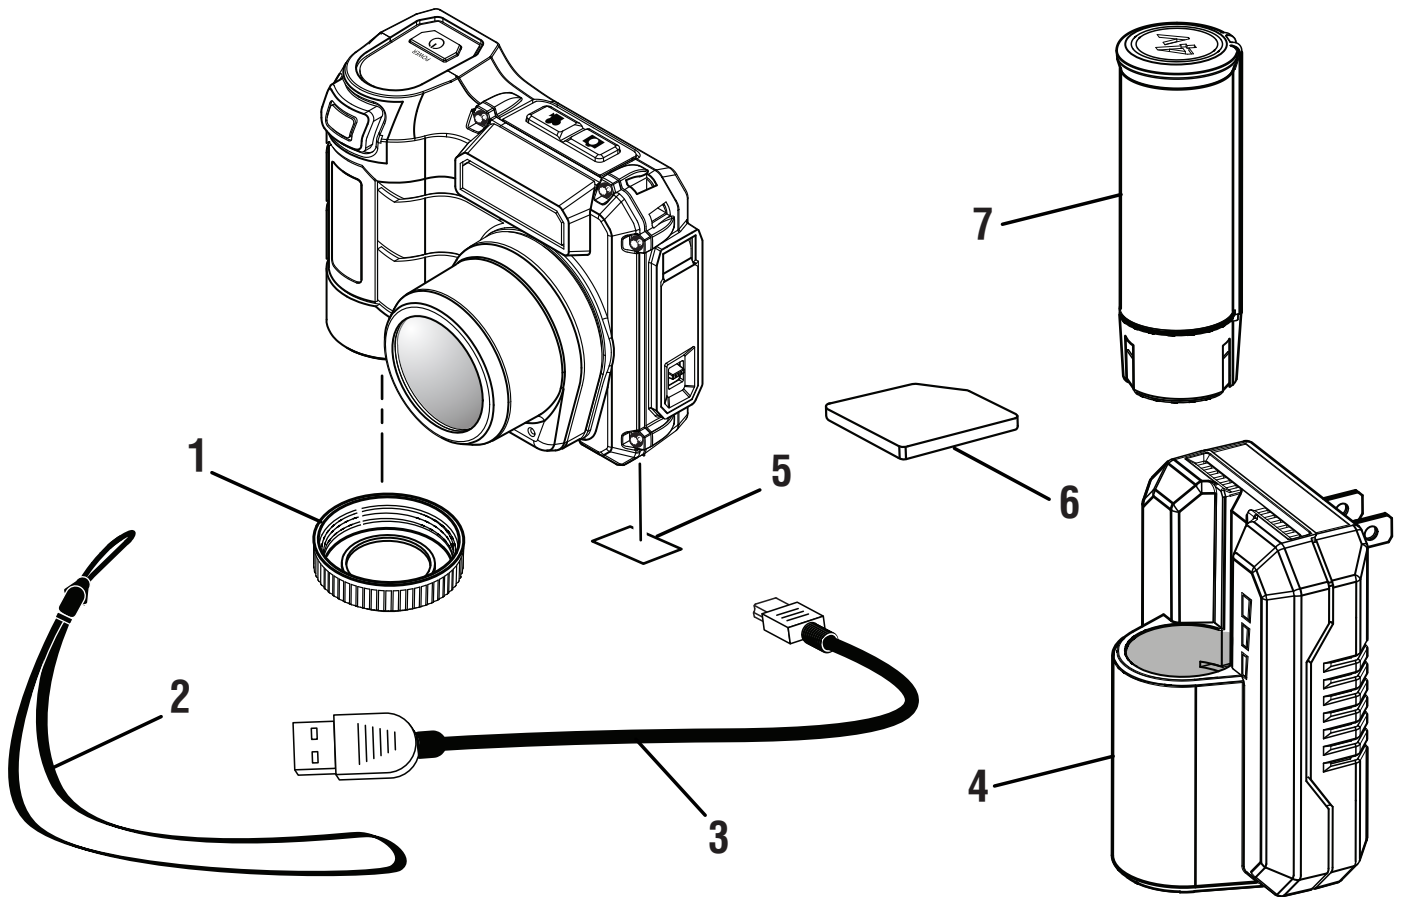

## RYOBI DIGITAL CAMERA – MODEL NO. RP4200

The model number will be found on a label attached to the housing. Always mention the model number in all correspondence regarding your **DIGITAL CAMERA** or when ordering replacement parts.

### PARTS LIST

KEY NO.	PART NUMBER	DESCRIPTION	QTY.	KEY NO.	PART NUMBER	DESCRIPTION	QTY.
1	019609001009	Battery Cap Assembly.....	1	<b>NOT SHOWN:</b>			
2	019609001072	Lanyard.....	1	019609001095	Nylon Bag.....	1	
3	019609001070	USB Cable.....	1	987000654	Operator's Manual (AP4700) ...	1	
4	140129002	Charger (AP4700, 4 Volt Li-ion).....	1	987000668	Operator's Manual (RP4200) ...	1	
5	019609001075	Data Label .....	1	987000706	Operator's Manual (AP4001) ...	1	
6	019609001071	SD Card.....	1	6-30-09 (REV:00)			
7	130166003	Battery Pack (AP4001, 4 Volt Li-ion).....	1				