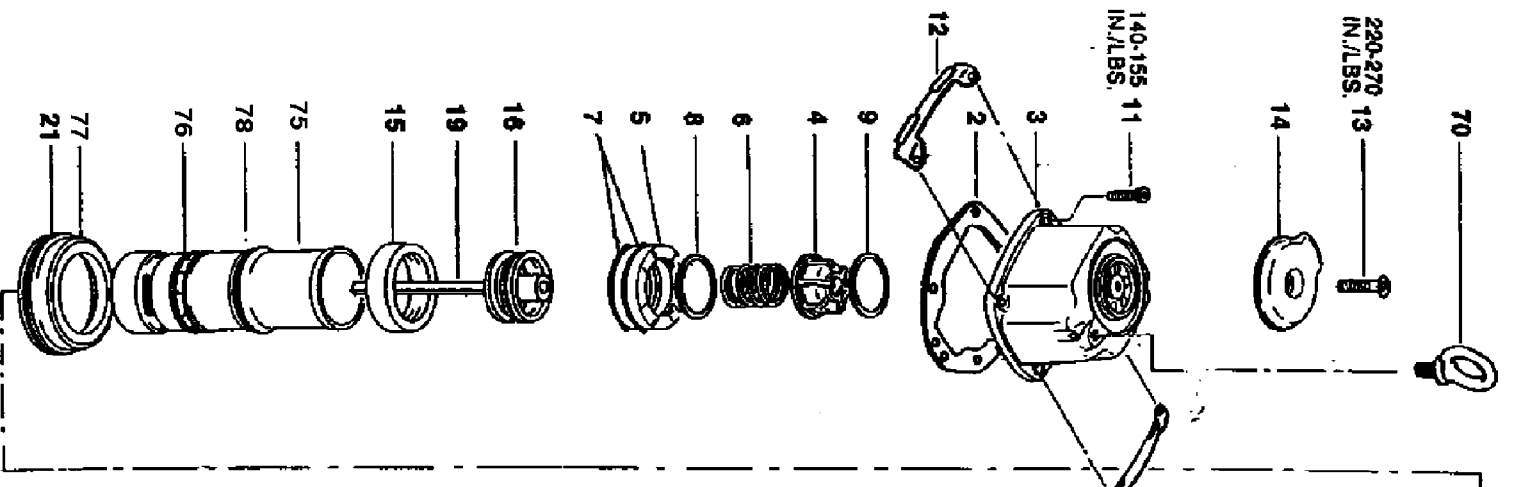

RN90PLEX STICK NAILER

Parts List for RN90PLEX Type 0

Item Number	Part Number	Description	Qty Required
1	110005	FRAME	1
2	N70118	SEAL-CYLINDER CAP	1
3	105590	CAP (SERVICE PART)	1
4	N80161	PISTON STOP	1
5	104059	HEAD VALVE	1
6	101256	SPRING-COMPRESSION	1
7	101236	O-RING-2.48X.115	2
8	MRG041630	O-RING-1.638X.118	1
9	T55031	RING-BUMPER	1
11	MSC6100-40	SCREW-SOC. HD. CAP M	4
12	102473	PROTECTOR-TOP FRAME	1
13	MSF8125-25	SCREW-SFHCS M8 X 1.2	1
14	102506	COVER-EXHAUST	1
15	N70155	SEAL-CYLINDER	1
16	851439	O-RING-1.689X.190	1
19	000000-00	No Longer Available	1
21	MRG084431	O-RING-3.323X.122	1
22	N70156	BUMPER - A	1
23	N70157	BUMPER - B	1
24	N80354	GASKET-NOSE	1
25	000000-00	No Longer Available	1
26	000000-00	No Longer Available	1
27	MSC8125-28	SCREW-SHCS M8X28	1
28	N80132	SPRING-CONTACT ARM	1
29	MSC6100-16	SCREW-SHCS-M6X1.00X1	1
30	000000-00	No Longer Available	1
31	000000-00	No Longer Available	1

Parts List for RN90PLEX Type 0

Item Number	Part Number	Description	Qty Required
32	MPW6.2	WASHER.SPECIAL	1
33	MSC6100-16	SCREW-SHCS-M6X1.00X1	1
34	N70145	GUIDE-ARM	1
35	102549	PIN-SPECIAL SPIROL M	1
36	CNTK2	KIT-CONTACT TRIP CON	1
37	MPP030020	PIN-SPIRAL M3X20MM	1
38	TVA6	KIT-TRIGGER VALVE	1
40	MRG049431	O-RING-2.343X.118	1
41	N70167	CAP-END	1
42	MHE6100-100	NUT-ESN M6X1	1
43	MSC6100-30	SCREW-SHCS-M6X1.00X3	1
44	N70143	BUSHING-RUBBER	1
46	113220	LABEL-BOSTITCH	1
47	159912	LABEL-WARNING-COIL N	1
48	000000-00	No Longer Available	1
50	MSB5080-10	SCREW-SBHCS-M5X0.80X	2
51	000000-00	No Longer Available	1
52	000000-00	No Longer Available	1
53	000000-00	No Longer Available	1
54	000000-00	No Longer Available	1
55	MHE4070-100	ELASTIC STOP NUT-M4	1
56	100849	WASHER-LOCK-M4	1
57	MHE5080-100	NUT-NYLON M5X.80	2
58	MLW5	WASHER-HSLW M5	2
59	HNS3285B	STRAP - 20 DEGREE NA	1
60	104508	MAGAZINE-DUPLEX NAIL	1
61	000000-00	No Longer Available	1