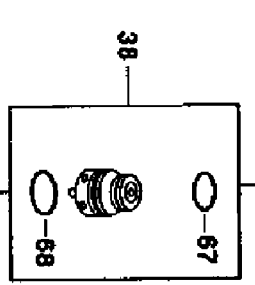

RN90PLEX STICK NAILER

Parts List for RN90PLEX Type 0

Item Number	Part Number	Description	Qty Required
1	110005	FRAME	1
2	N70118	SEAL-CYLINDER CAP	1
3	105590	CAP (SERVICE PART)	1
4	N80161	PISTON STOP	1
5	104059	HEAD VALVE	1
6	101256	SPRING-COMPRESSION	1
7	101236	O-RING-2.48X.115	2
8	MRG041630	O-RING-1.638X.118	1
9	T55031	RING-BUMPER	1
11	MSC6100-40	SCREW-SOC. HD. CAP M	4
12	102473	PROTECTOR-TOP FRAME	1
13	MSF8125-25	SCREW-SFHCS M8 X 1.2	1
14	102506	COVER-EXHAUST	1
15	N70155	SEAL-CYLINDER	1
16	851439	O-RING-1.689X.190	1
19	000000-00	No Longer Available	1
21	MRG084431	O-RING-3.323X.122	1
22	N70156	BUMPER - A	1
23	N70157	BUMPER - B	1
24	N80354	GASKET-NOSE	1
25	000000-00	No Longer Available	1
26	000000-00	No Longer Available	1
27	MSC8125-28	SCREW-SHCS M8X28	1
28	N80132	SPRING-CONTACT ARM	1
29	MSC6100-16	SCREW-SHCS-M6X1.00X1	1
30	000000-00	No Longer Available	1
31	000000-00	No Longer Available	1

Parts List for RN90PLEX Type 0

Item Number	Part Number	Description	Qty Required
32	MPW6.2	WASHER.SPECIAL	1
33	MSC6100-16	SCREW-SHCS-M6X1.00X1	1
34	N70145	GUIDE-ARM	1
35	102549	PIN-SPECIAL SPIROL M	1
36	CNTK2	KIT-CONTACT TRIP CON	1
37	MPP030020	PIN-SPIRAL M3X20MM	1
38	TVA6	KIT-TRIGGER VALVE	1
40	MRG049431	O-RING-2.343X.118	1
41	N70167	CAP-END	1
42	MHE6100-100	NUT-ESN M6X1	1
43	MSC6100-30	SCREW-SHCS-M6X1.00X3	1
44	N70143	BUSHING-RUBBER	1
46	113220	LABEL-BOSTITCH	1
47	159912	LABEL-WARNING-COIL N	1
48	000000-00	No Longer Available	1
50	MSB5080-10	SCREW-SBHCS-M5X0.80X	2
51	000000-00	No Longer Available	1
52	000000-00	No Longer Available	1
53	000000-00	No Longer Available	1
54	000000-00	No Longer Available	1
55	MHE4070-100	ELASTIC STOP NUT-M4	1
56	100849	WASHER-LOCK-M4	1
57	MHE5080-100	NUT-NYLON M5X.80	2
58	MLW5	WASHER-HSLW M5	2
59	HNS3285B	STRAP - 20 DEGREE NA	1
60	104508	MAGAZINE-DUPLEX NAIL	1
61	000000-00	No Longer Available	1