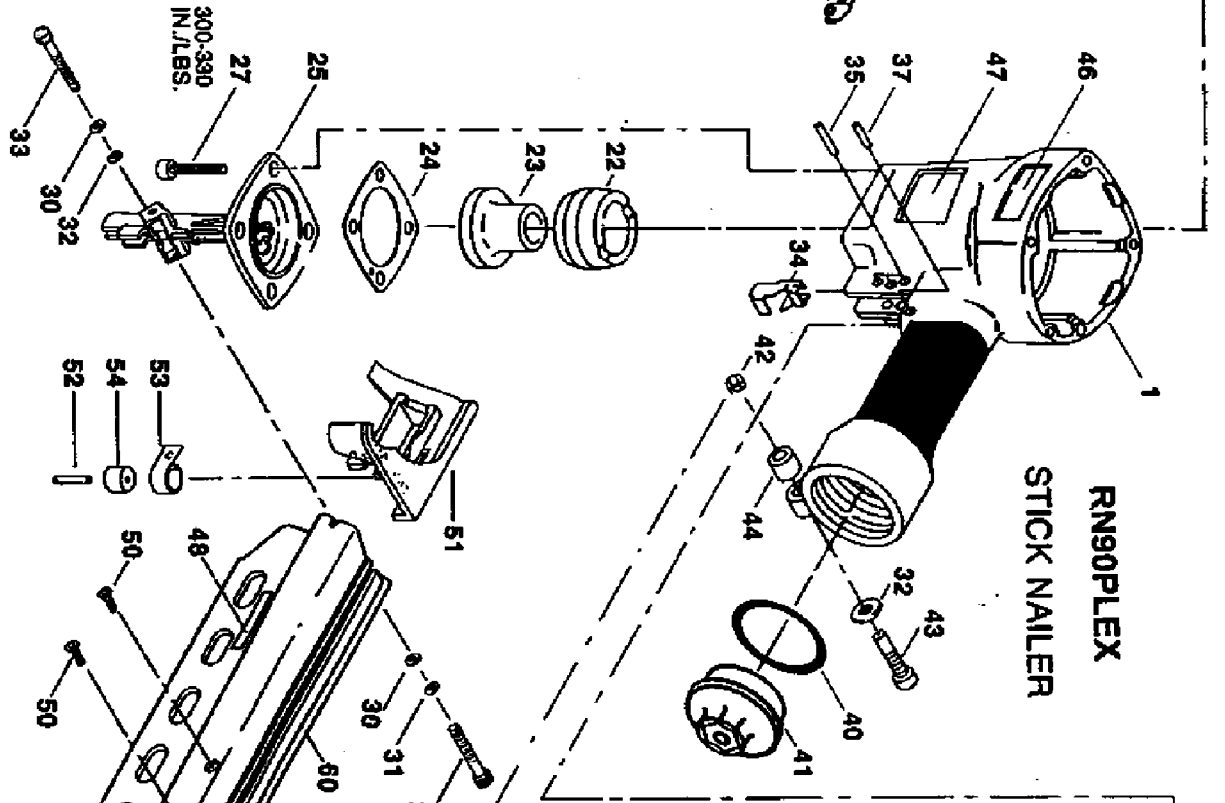

RN90PLEX STICK NAILER

Parts List for RN90PLEX Type 0

Item Number	Part Number	Description	Qty Required
1	110005	FRAME	1
2	N70118	SEAL-CYLINDER CAP	1
3	105590	CAP (SERVICE PART)	1
4	N80161	PISTON STOP	1
5	104059	HEAD VALVE	1
6	101256	SPRING-COMPRESSION	1
7	101236	O-RING-2.48X.115	2
8	MRG041630	O-RING-1.638X.118	1
9	T55031	RING-BUMPER	1
11	MSC6100-40	SCREW-SOC. HD. CAP M	4
12	102473	PROTECTOR-TOP FRAME	1
13	MSF8125-25	SCREW-SFHCS M8 X 1.2	1
14	102506	COVER-EXHAUST	1
15	N70155	SEAL-CYLINDER	1
16	851439	O-RING-1.689X.190	1
19	000000-00	No Longer Available	1
21	MRG084431	O-RING-3.323X.122	1
22	N70156	BUMPER - A	1
23	N70157	BUMPER - B	1
24	N80354	GASKET-NOSE	1
25	000000-00	No Longer Available	1
26	000000-00	No Longer Available	1
27	MSC8125-28	SCREW-SHCS M8X28	1
28	N80132	SPRING-CONTACT ARM	1
29	MSC6100-16	SCREW-SHCS-M6X1.00X1	1
30	000000-00	No Longer Available	1
31	000000-00	No Longer Available	1

Parts List for RN90PLEX Type 0

Item Number	Part Number	Description	Qty Required
32	MPW6.2	WASHER.SPECIAL	1
33	MSC6100-16	SCREW-SHCS-M6X1.00X1	1
34	N70145	GUIDE-ARM	1
35	102549	PIN-SPECIAL SPIROL M	1
36	CNTK2	KIT-CONTACT TRIP CON	1
37	MPP030020	PIN-SPIRAL M3X20MM	1
38	TVA6	KIT-TRIGGER VALVE	1
40	MRG049431	O-RING-2.343X.118	1
41	N70167	CAP-END	1
42	MHE6100-100	NUT-ESN M6X1	1
43	MSC6100-30	SCREW-SHCS-M6X1.00X3	1
44	N70143	BUSHING-RUBBER	1
46	113220	LABEL-BOSTITCH	1
47	159912	LABEL-WARNING-COIL N	1
48	000000-00	No Longer Available	1
50	MSB5080-10	SCREW-SBHCS-M5X0.80X	2
51	000000-00	No Longer Available	1
52	000000-00	No Longer Available	1
53	000000-00	No Longer Available	1
54	000000-00	No Longer Available	1
55	MHE4070-100	ELASTIC STOP NUT-M4	1
56	100849	WASHER-LOCK-M4	1
57	MHE5080-100	NUT-NYLON M5X.80	2
58	MLW5	WASHER-HSLW M5	2
59	HNS3285B	STRAP - 20 DEGREE NA	1
60	104508	MAGAZINE-DUPLEX NAIL	1
61	000000-00	No Longer Available	1