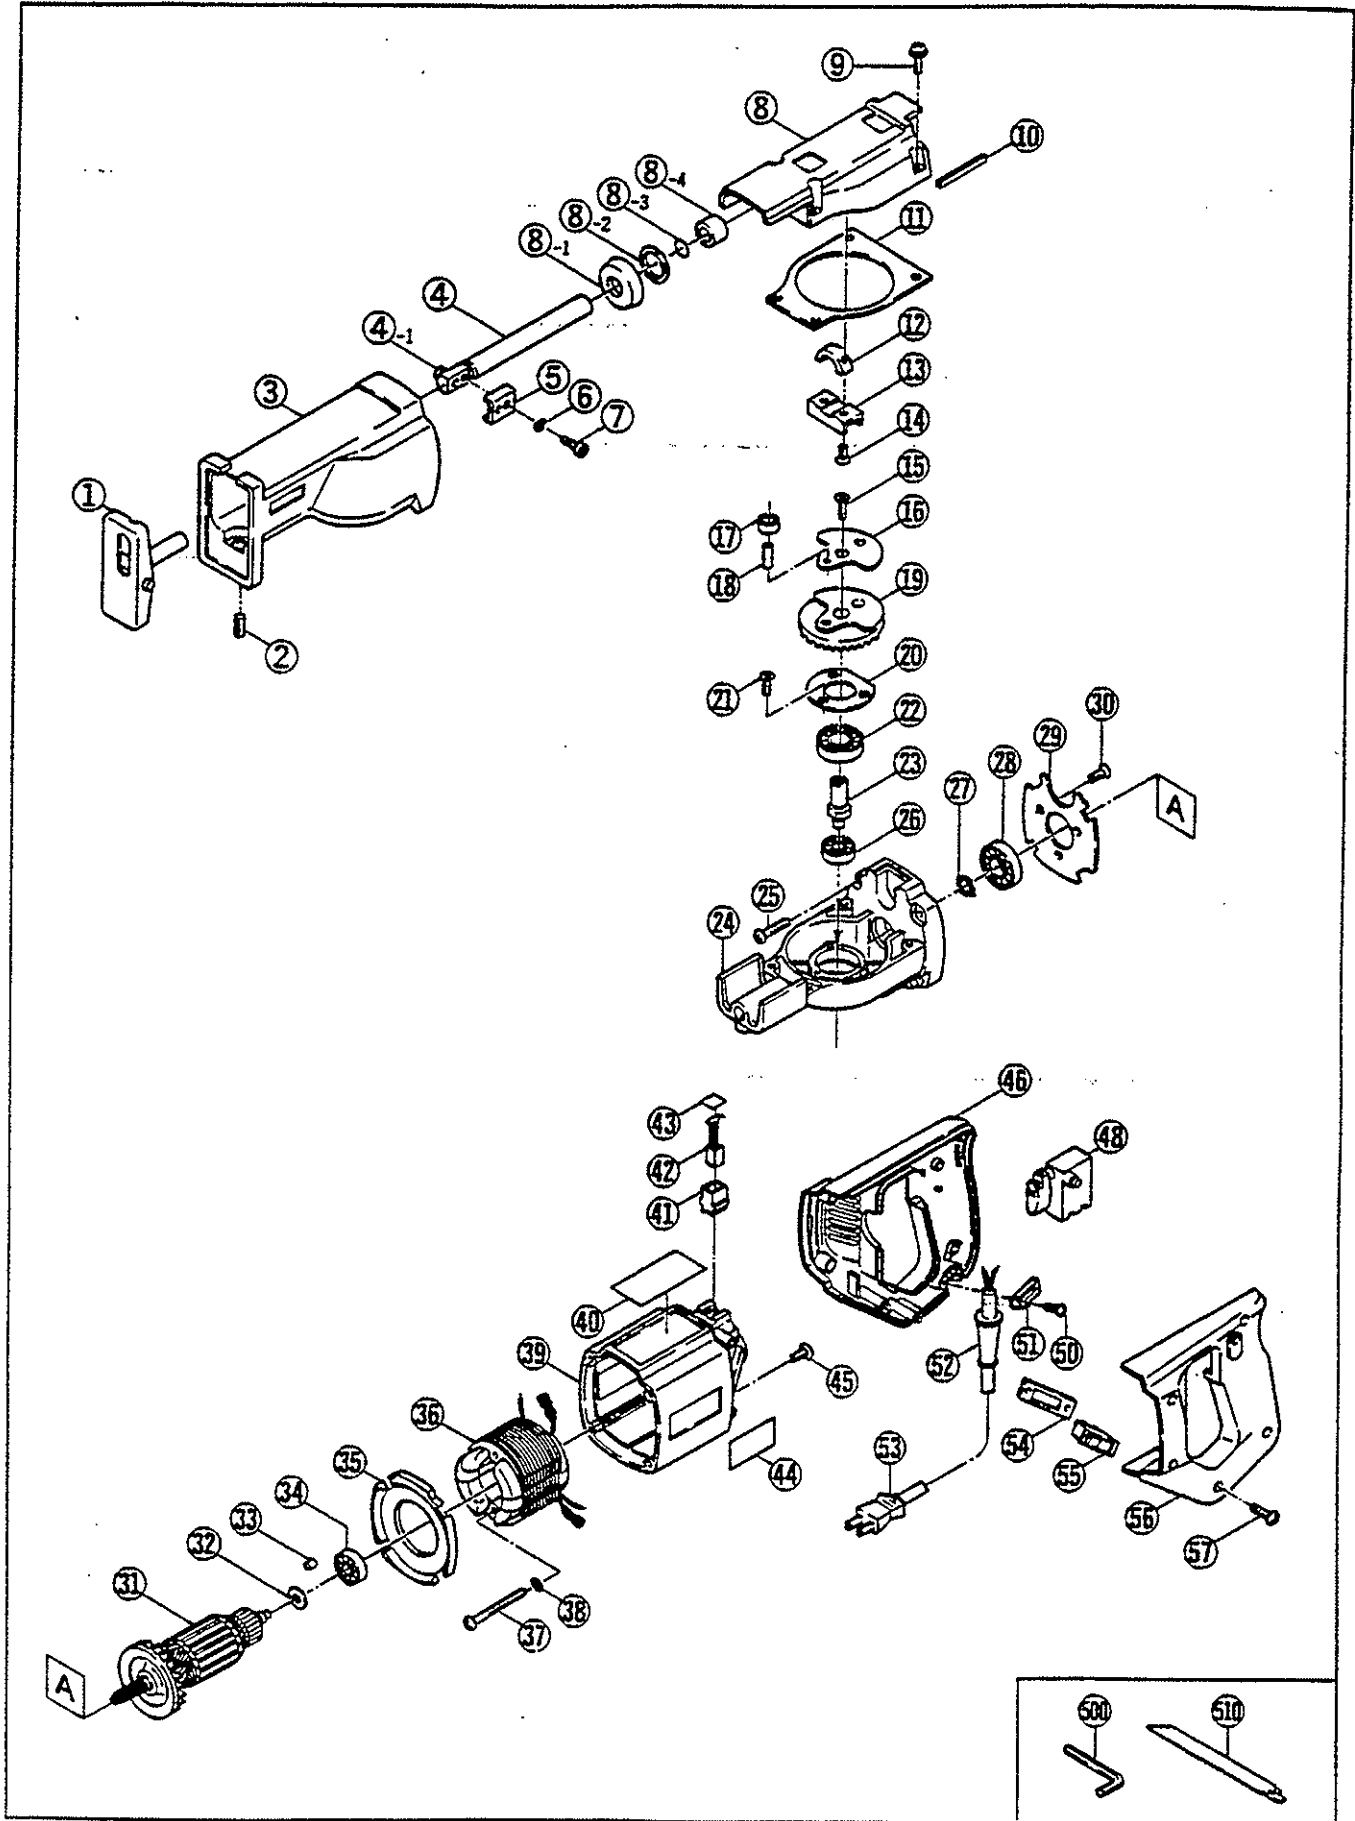

RECIPRO SAW

RJ-100V, RJ-102

PARTS LIST FOR AFTER SALES SERVICE MODEL RJ100V, RJ102

PART NO.	DESCRIPTION	QTY	REF	PART NO.	DESCRIPTION	MODEL	QTY
6080055	SHOE	1	33	6120126	RUBBER KNOCK		1
2 9280812	CLAMP SCREW M8X12	1	34	622274001	BALL BEARING #608LLB		1
3 8370027	COVER	1	35	6490053	FAN CASING		1
4 8050015	SPINDLE	1	36	6500244	FIELD COIL	RJ100V	1
4-1 6120061	PIN M4	1	---	6500249	FIELD COIL	RJ102	1
5 6150232	CLAMP PLATE	1	37	9060555	TAPPING SCREW (B) M5X55		2
6 9550500	SPRING WASHER M5	1	38	9550500	SPRING WASHER M5		2
7 6130245	HEX SOCKET HEAD BOLT M5X14	1	39	6800264	MOTOR HOUSING		1
8 6080077	GEAR CASE COVER	1	40	6913027	NAME PLATE	RJ100V	1
8-1 6150236	DUST COVER	1	---	6913033	NAME PLATE	RJ102	1
8-2 6390014	FELT	1	41	6570096	BRUSH HOLDER		2
8-3 6760031	OILLESS METAL	2	42	6541143	CARBON BRUSH SET		1
8-4 6930014	O-RING P-12.5	1	43	6360037	INSULATION PLATE		2
9 9020520	PHILLIPS PAN SCREW M5X20	4	44	6920166	"RYOBI" MARK		2
10 6150243	THRUST PLATE	2	45	6130959	TAPPING SCREW (B) M4X10		2
11 6930013	PACKING	1	46	6830216	HANDLE (B)	RJ100V	1
12 6220010	CLAMP PLATE	1	---	6830217	HANDLE (B)	RJ102	1
13 6220011	METAL	1	48	6550071	VARIABLE SWITCH	RJ100V	1
14 9140412	PHILLIPS FLAT SCREW M4X12	2	---	6550225	TRIGGER SWITCH	RJ102	1
15 6130181	HEX SOCKET FLAT SCREW M5X12	1	50	9060414	TAPPING SCREW (B) M4X14		2
16 6150233	WASHER	1	51	6560057	CORD CLAMP		1
17 6750011	NEEDLE BEARING	1	52	6560101	CORD HOLDER		1
18 6120017	ROLLER PIN	1	53	6520331	CORD ASS'Y AWG#18X2X2		1
19 6200033	FINAL GEAR	1	54	6150224	SWITCH PLATE	RJ102	1
20 6150227	BEARING PLATE	1	55	6550039	CURVETTE SWITCH	RJ102	1
2 9150410	FLAT TAPPING SCREW (S) M4X10	3	56	6830210	HANDLE (A)	RJ100V	1
22 9826201	BALL BEARING #6201LLB	1	---	6830211	HANDLE (A)	RJ102	1
23 6110037	GEAR SHAFT	1	57	9060416	TAPPING SCREW (B) M4X16		7
24 6820138	GEAR CASE	1	---	6530209	FASTEN CONNECTOR	RJ102	1
25 9060525	TAPPING SCREW (B) M5X25	4	---	6560002	CONNECTOR		2
26 622274001	BALL BEARING #608LLB	1	---	9674318	LEAD WIRE		1
27 9511000	RETAINING RING S-10	1	---	9691100	CONTRACTION TUBE	RJ102	1
28 969235005	BALL BEARING #6200LLB	1	---				
29 6150239	BEARING PLATE	1					
STANDARD ACCESSORIES							
30 9150410	FLAT TAPPING SCREW(S)M4X10	3	500	6241083	HEX KEY WRENCH 4		1
31 6030254	ARMATURE	1	510	6640785	RECIPRO SAW BLADE SET		1
32 6900071	FIBER WASHER	1	---	6770694	CARRY CASE		1