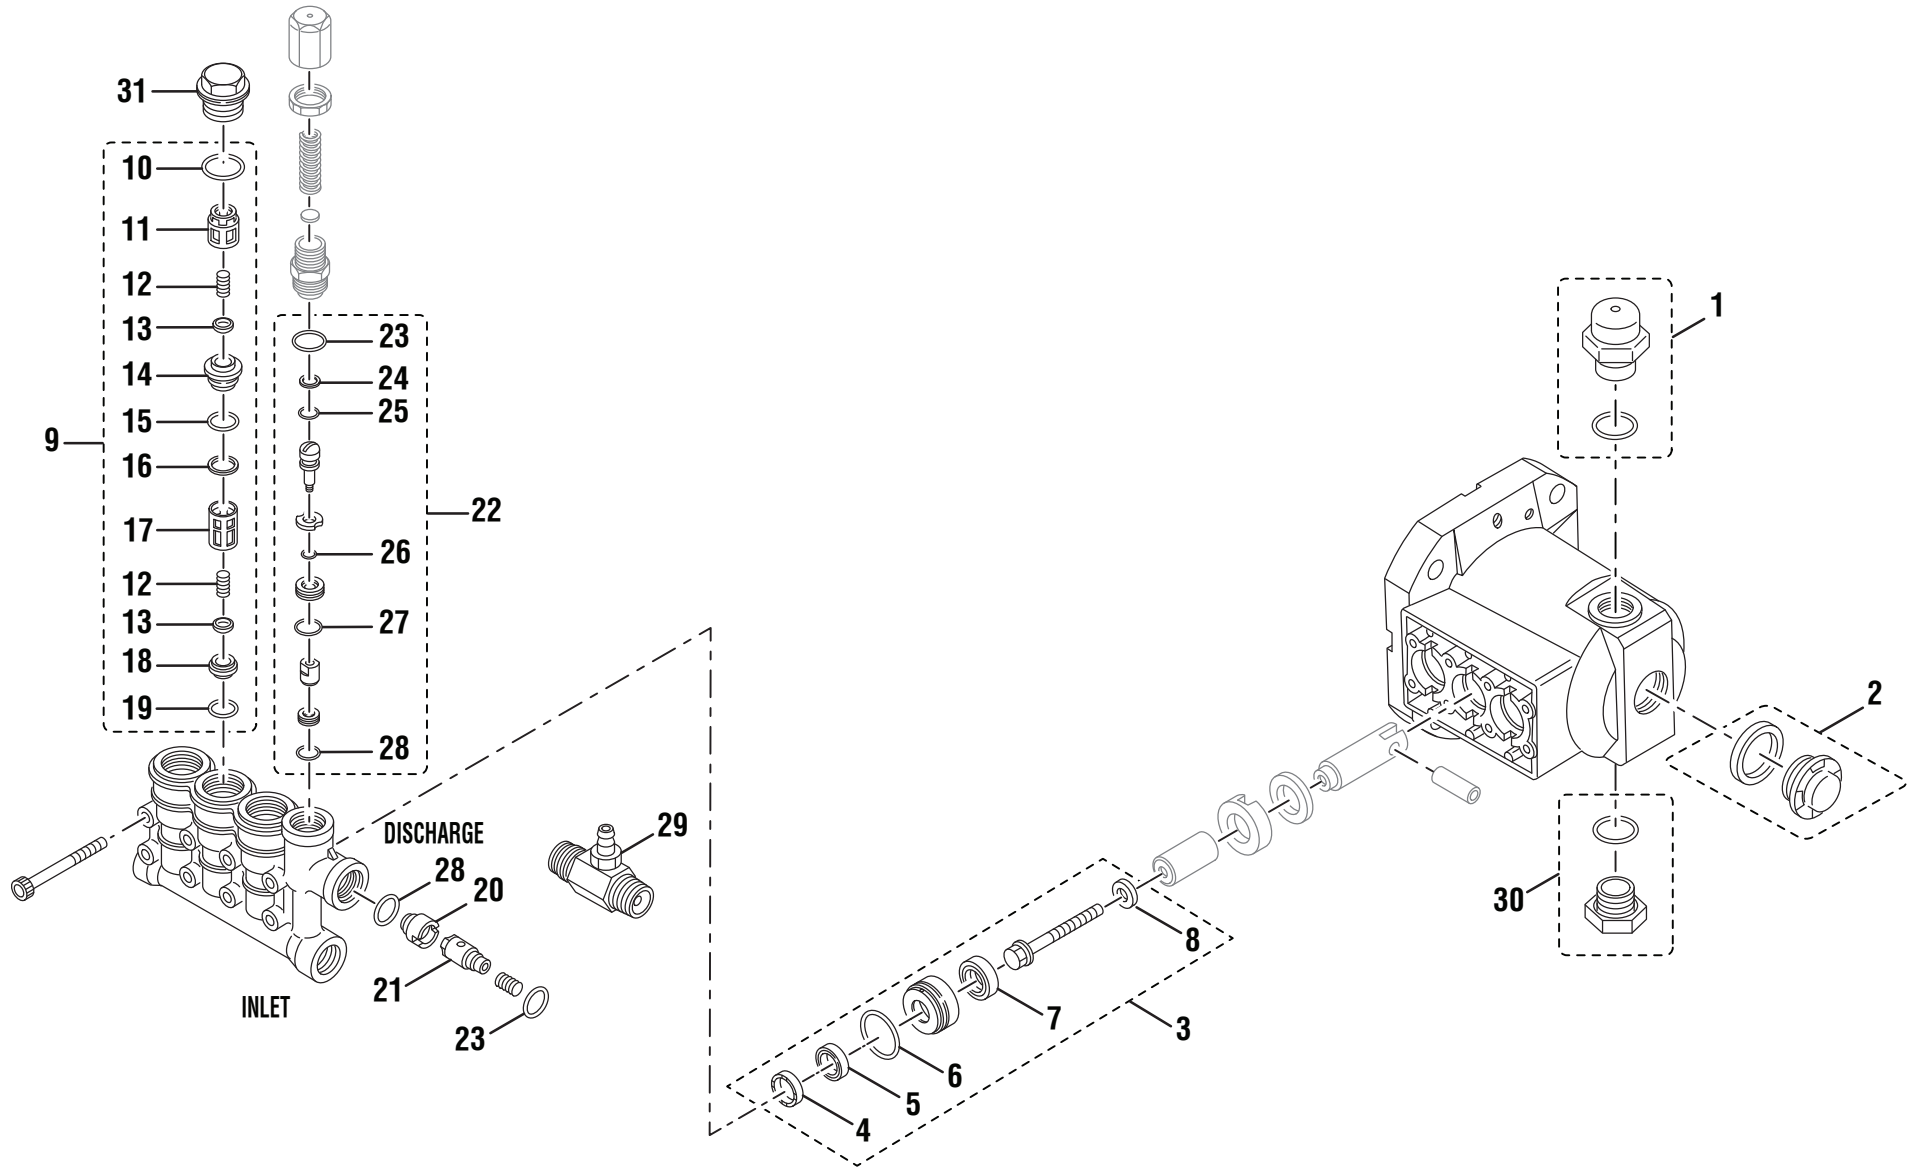

RD80763TR/RD80964TR Pump/Pompe/Bomba