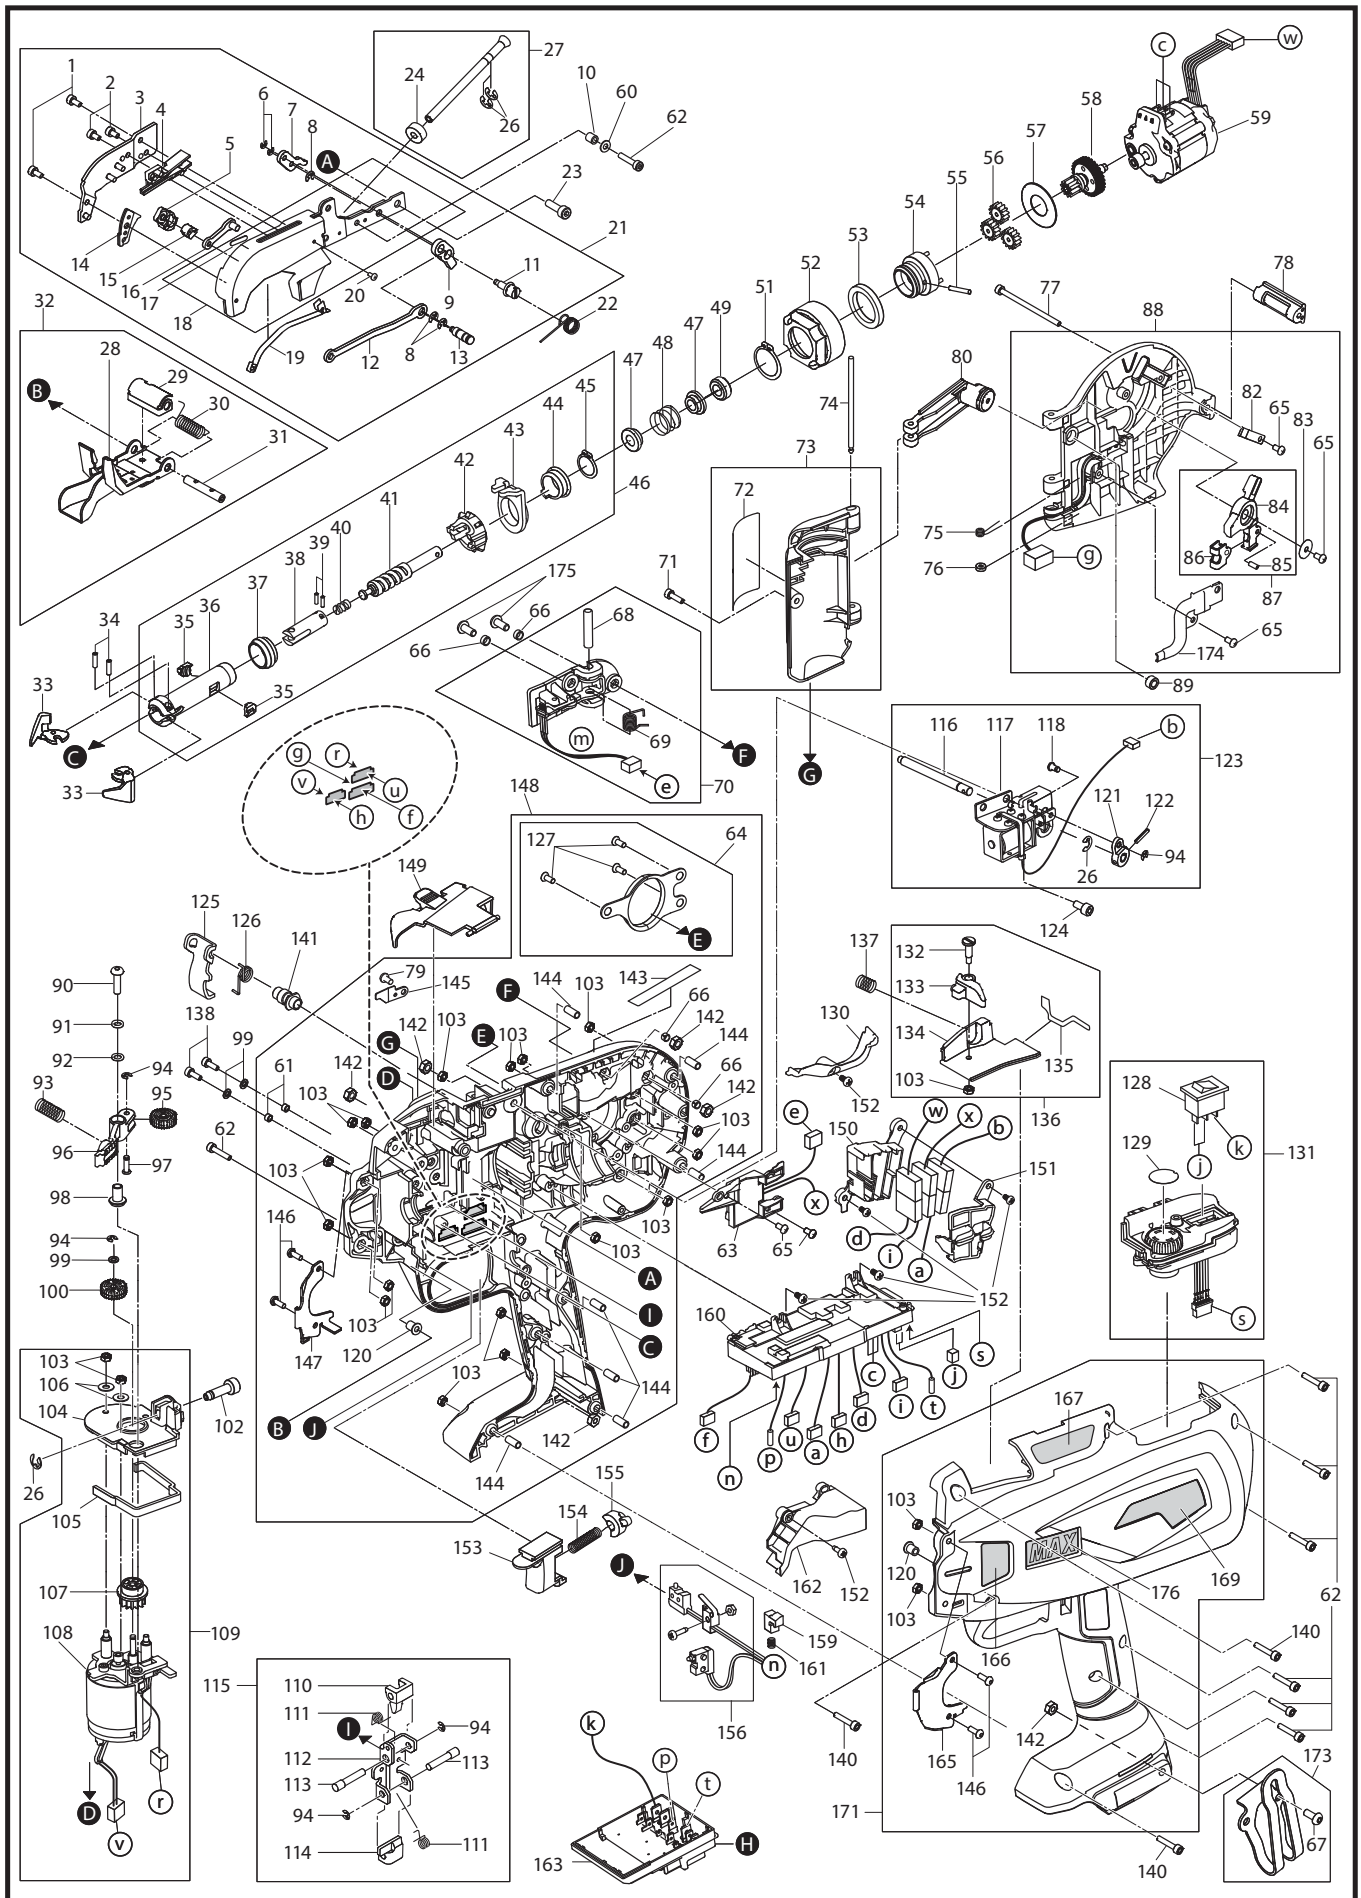

RB398S

Tool Model	Part No	Part Code	Description
RB398S	1	BB40112	BOLT 3X6
RB398S	2	BB86701	TORX BOLT 3X5
RB398S	3	RB70404	ARM B UNIT(397)
RB398S	4	RB11999	WIRE GUIDE B(397)
RB398S	5	RB12000	CUTTER
RB398S	6	JJ10109	E-RING 2
RB398S	7	RB12090	CUTTER LEVER B(397)
RB398S	8	JJ10514	E-RING 3 CF
RB398S	9	RB12005	CUTTER LEVER A(397)
RB398S	10	FF51647	PIN 1647
RB398S	11	RB12710	SHAFT
RB398S	12	RB12004	CONNECTING ROD(397)
RB398S	13	RB12780	PIN
RB398S	14	RB70794	WIRE GUIDE A
RB398S	15	RB12121	FIXED CUTTER (N)
RB398S	16	RB70493	CUTTER PLATE UNIT
RB398S	17	RB12781	PLATE
RB398S	18	RB81304	ARM A UNIT
RB398S	19	RB11997	LEAF SPRING(397)
RB398S	20	AA25113	PAN-HEAD SCREW 2X4
RB398S	21	RB70741	ARM ASSY(398S)
RB398S	22	KK33413	SPRING 3413
RB398S	23	BB40839	HEX SOCKET HEAD CAP SCREW M46X16 MEC
RB398S	24	RB12007	PIPE SPONGE
RB398S	26	JJ10101	E-RING 4
RB398S	27	RB81136	PIPE ASSY
RB398S	28	RB70565	CURL GUIDE UNIT (399A)
RB398S	29	RB12010	CURL GUIDE COVER
RB398S	30	KK33365	TORSION SPRING
RB398S	31	RB12110	STOPPER SHAFT
RB398S	32	RB70567	CURL GUIDE ASSY(399A)
RB398S	33	RB11816	HOOK
RB398S	34	RB81113	WS PIN 2.5X10
RB398S	35	RB12014	KEY
RB398S	36	RB12017	SLEEVE A
RB398S	37	RB12279	SLEEVE GUIDE
RB398S	38	RB70675	TIP AXIS B
RB398S	39	FF31599	PIN 1599
RB398S	40	KK23730	COMP. SPRING 3730
RB398S	41	RB12708	TIP AXIS A
RB398S	42	RB12785	SLEEVE B
RB398S	43	RB12789	CUTTER RING
RB398S	44	RB12091	CUTTER RING GUIDE
RB398S	45	JJ21011	C-RING 14
RB398S	46	RB81314	TIP AXIS ASSY
RB398S	47	RB12020	SPRING COLLAR
RB398S	48	KK29026	COMP. SPRING 9026
RB398S	49	RB12019	BUMPER
RB398S	51	JJ21603	C-RING 20
RB398S	52	RB10338	INTERNAL GEAR