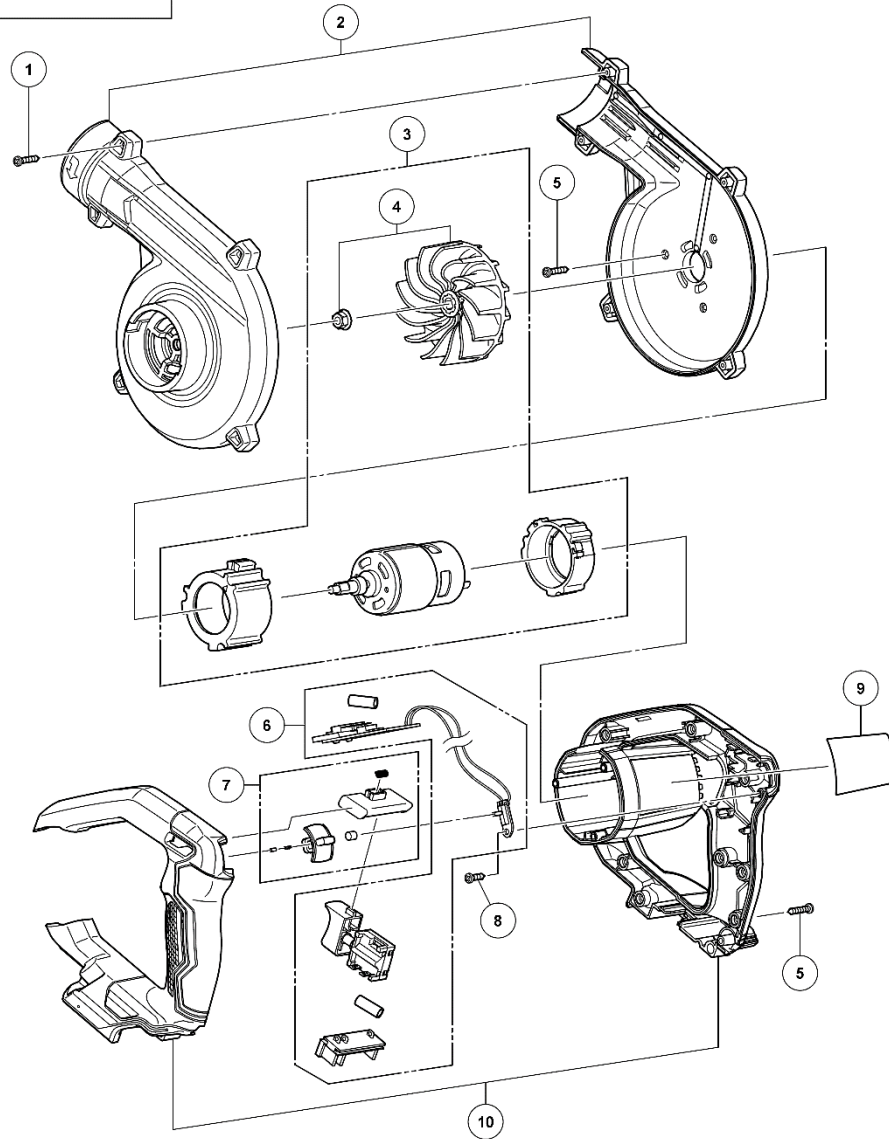

ELECTRIC TOOL PARTS LIST

CORDLESS BLOWER

2021 • 07 • 09

Model RB 18DC

(E1)

MODEL
RB18DC

STANDARD ACCESSORIES

RB18DC

ITEM NO.	CODE NO.	DESCRIPTION	NO. USED	REMARKS
501	323582	NOZZLE ASS'Y (A)	1	INCLUD.502.503
502		NOZZLE	1	
503	323583	HOLDER (A)	1	

OPTIONAL ACCESSORIES

ITEM NO.	CODE NO.	DESCRIPTION	NO. USED	REMARKS
601	323588	HOSE SET	1	INCLUD.602-604
602	323584	HOSE	1	
603	323585	HOSE JOINT	1	
604	323586	NOZZLE	1	
**605	323587	DUST BAG (DEEP BLUE)	1	
606	328562	NOZZLE	1	
607	317124	LONG NOZZLE ASS'Y	1	INCLUD.608
608	317123	HOLDER	1	
609	990046	NOZZLE (B)	1	
610	315998	EXTENSION NOZZLE SET	1	