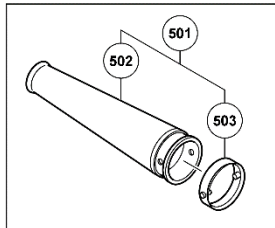

ELECTRIC TOOL PARTS LIST

CORDLESS BLOWER

2021 • 07 • 09

Model RB 18DC

(E1)

MODEL
RB18DC

STANDARD ACCESSORIES

RB18DC

ITEM NO.	CODE NO.	DESCRIPTION	NO. USED	REMARKS
501	323582	NOZZLE ASS'Y (A)	1	INCLUD.502.503
502		NOZZLE	1	
503	323583	HOLDER (A)	1	

OPTIONAL ACCESSORIES

ITEM NO.	CODE NO.	DESCRIPTION	NO. USED	REMARKS
601	323588	HOSE SET	1	INCLUD.602-604
602	323584	HOSE	1	
603	323585	HOSE JOINT	1	
604	323586	NOZZLE	1	
**605	323587	DUST BAG (DEEP BLUE)	1	
606	328562	NOZZLE	1	
607	317124	LONG NOZZLE ASS'Y	1	INCLUD.608
608	317123	HOLDER	1	
609	990046	NOZZLE (B)	1	
610	315998	EXTENSION NOZZLE SET	1	